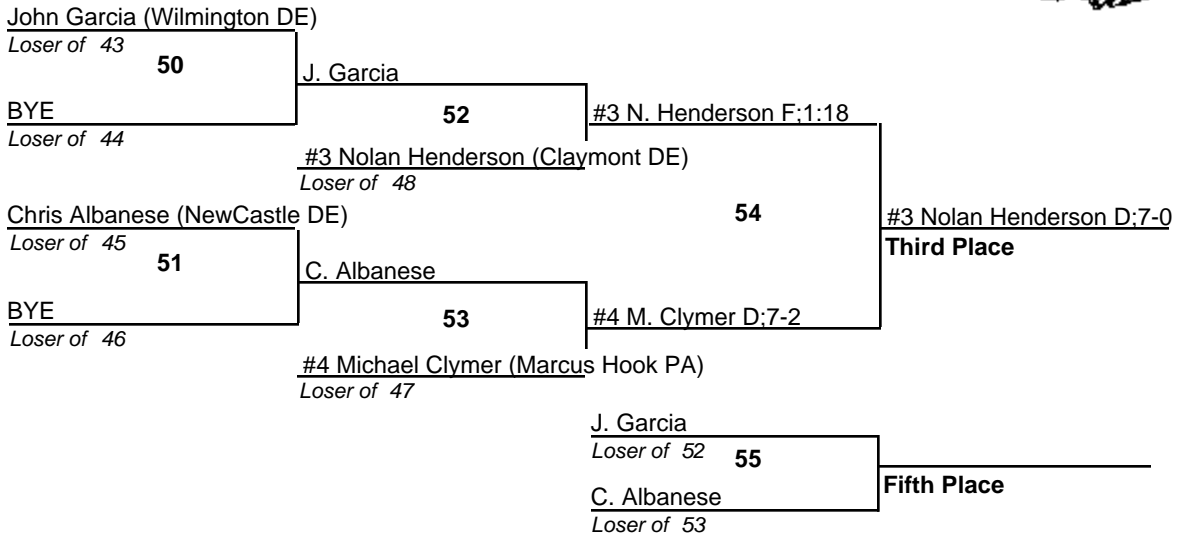

BYE

K. Galloway

Loser of 24

N. Murphy
Fifth Place

Loser of 25

MAWA Midget 58

MAWA Midget 62

MAWA Midget 66

#1 Jose Perez (Paulsboro NJ) [0-0]

MAWA Midget 70

MAWA Midget 75

MAWA Midget 80

MAWA Midget 85

MAWA Midget 93

MAWA Midget 105

MAWA Midget 134