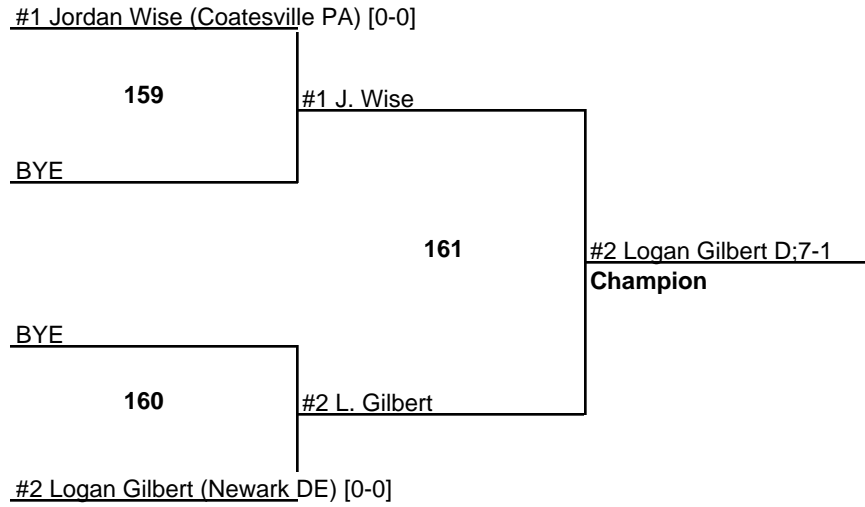

#1 Dalton Gregory T:15-0:2:45
Champion

#2 DiMarco Dorsey (Seaford DE) [0-0]

Third Place

MAWA Junior 120

MAWA Junior 140

MAWA Junior 166

#1 Christian Bermudez (Coatesville PA) [0-0]

MAWA Intermediate