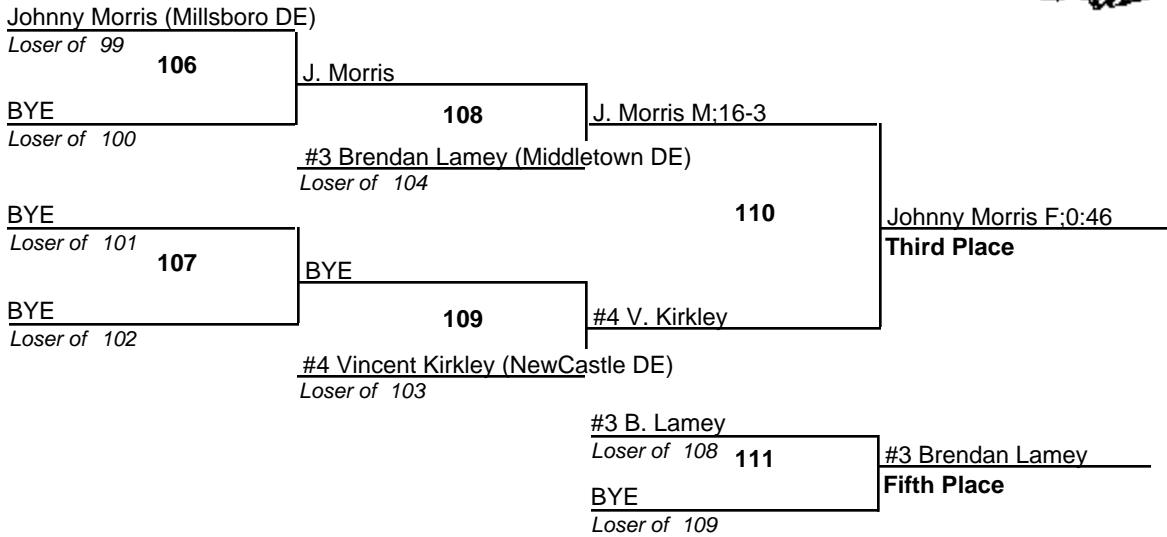

#1 Jose Perez (Paulsboro NJ) [0-0]

MAWA Midget 70

MAWA Midget 75

MAWA Midget 80

MAWA Midget 85

MAWA Midget 93

MAWA Midget 105

MAWA Midget 134