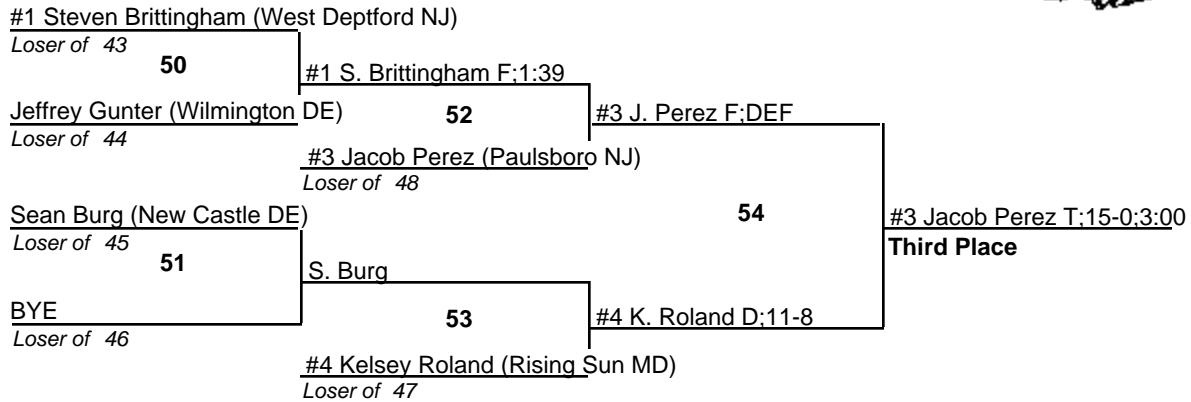

MAWA Bantam 40

MAWA Bantam 44

MAWA Bantam 48

MAWA Bantam 52

MAWA Bantam 56

MAWA Bantam 60

MAWA Bantam 65

MAWA Bantam 73

MAWA Bantam 93

#1 Andrew Harkins (Seaford DE) [0-0]

MAWA Midget 50

MAWA Midget 54

#1 Mason Harrington (Harrington DE) [0-0]

Kerry Galloway (Wilmington DE) [0-0]

#4 Drew Morris (Millsboro DE) [0-0]

#3 Bradley Tompkins (West Grove PA) [0-0]