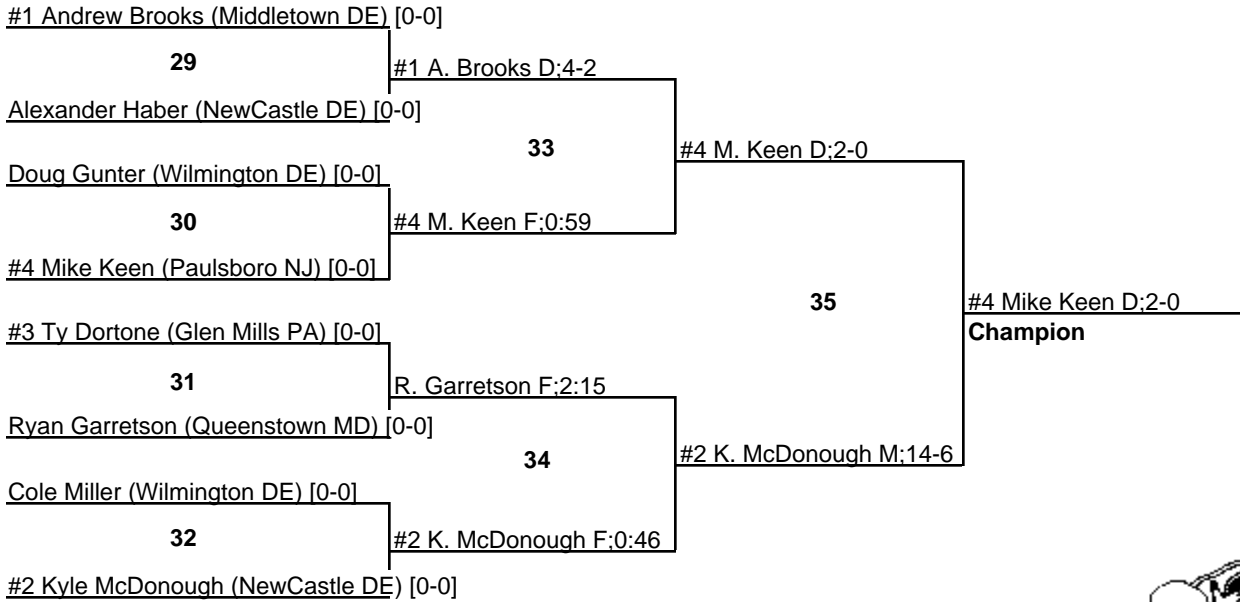

BYE

K. Galloway

Loser of 24

N. Murphy
Fifth Place

Loser of 25

MAWA Midget 58

MAWA Midget 62

MAWA Midget 66

#1 Jose Perez (Paulsboro NJ) [0-0]

MAWA Midget 70

MAWA Midget 75

MAWA Midget 80

MAWA Midget 85

MAWA Midget 93

MAWA Midget 105

MAWA Midget 134