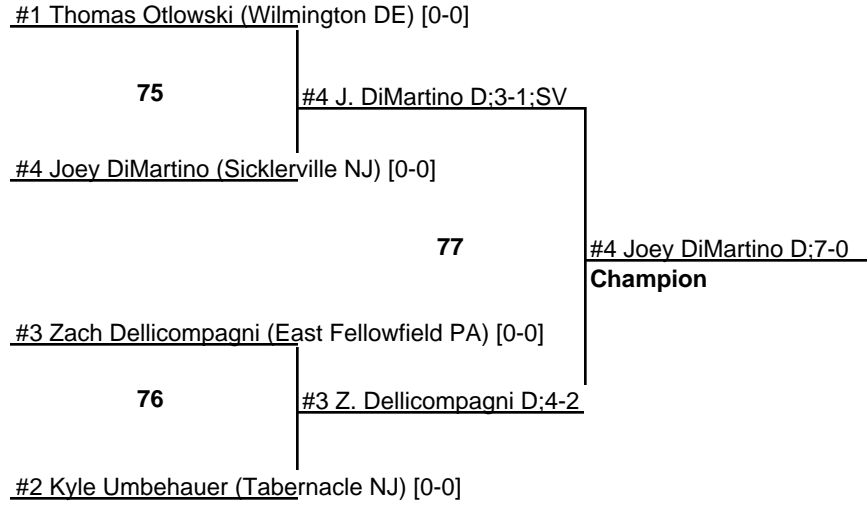

MAWA Junior 78