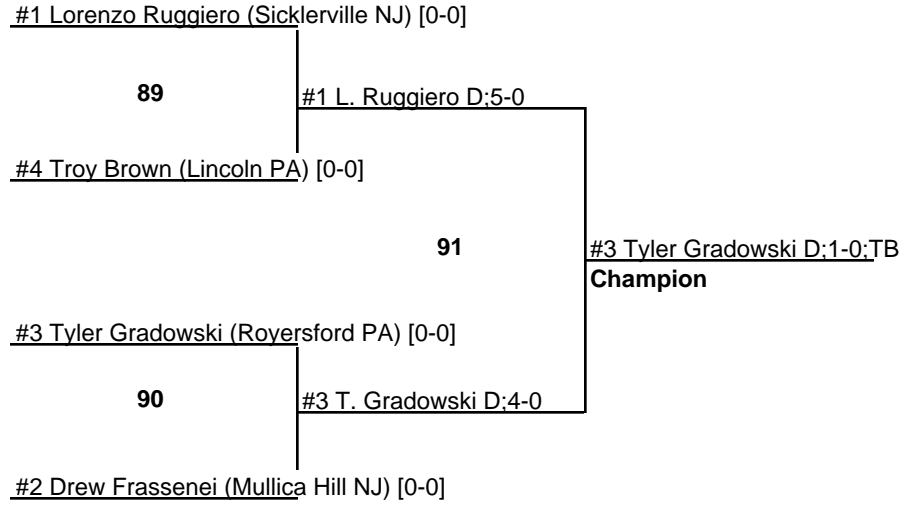

BYE

K. Galloway

Loser of 24

N. Murphy
Fifth Place

Loser of 25

MAWA Midget 58

MAWA Midget 62

MAWA Midget 66

#1 Jose Perez (Paulsboro NJ) [0-0]

MAWA Midget 70

MAWA Midget 75

MAWA Midget 80

MAWA Midget 85

MAWA Midget 93

MAWA Midget 105

MAWA Midget 134