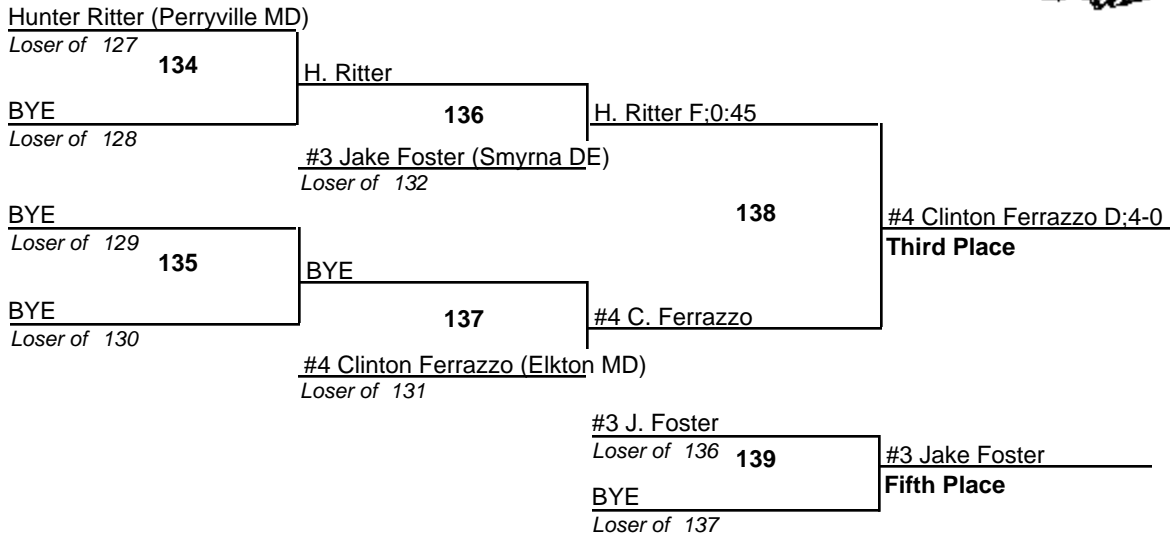

#1 Tyler Carney (Smyrna DE) [0-0]

***MAWA Junior
86***

#1 Chase Harmon (Delmar md) [0-0]

MAWA Junior 91

MAWA Junior 98

MAWA Junior 108

#1 Dalton Gregory (Middletown DE) [0-0]

147