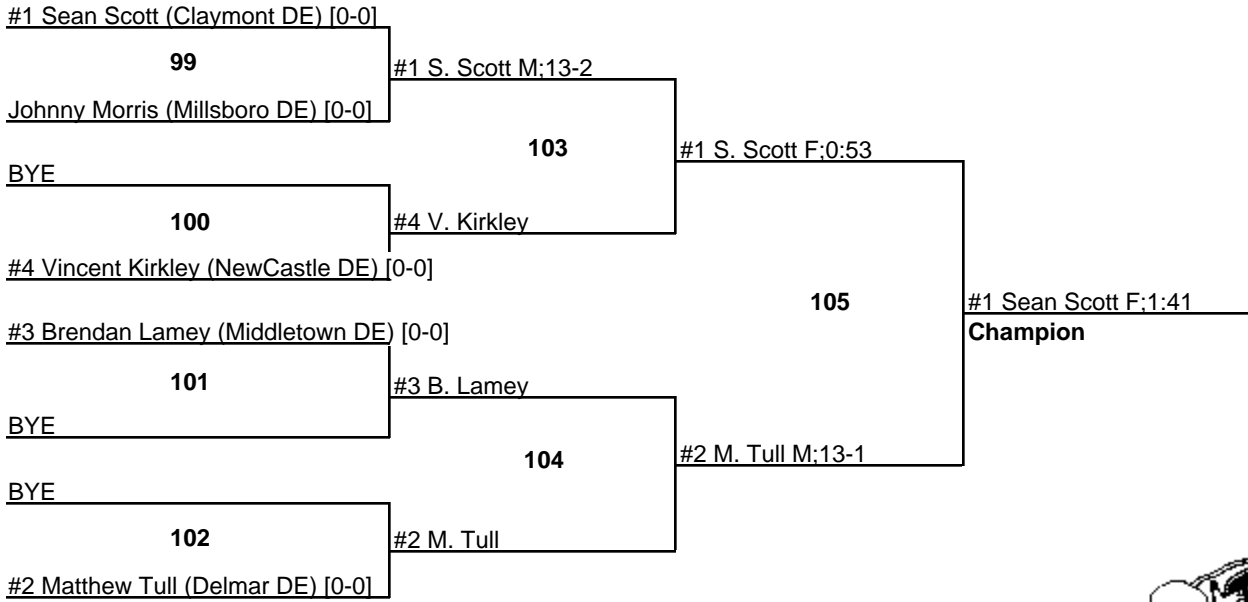

#1 Jose Perez (Paulsboro NJ) [0-0]

MAWA Midget 70

MAWA Midget 75

MAWA Midget 80

MAWA Midget 85

MAWA Midget 93

MAWA Midget 105

MAWA Midget 134