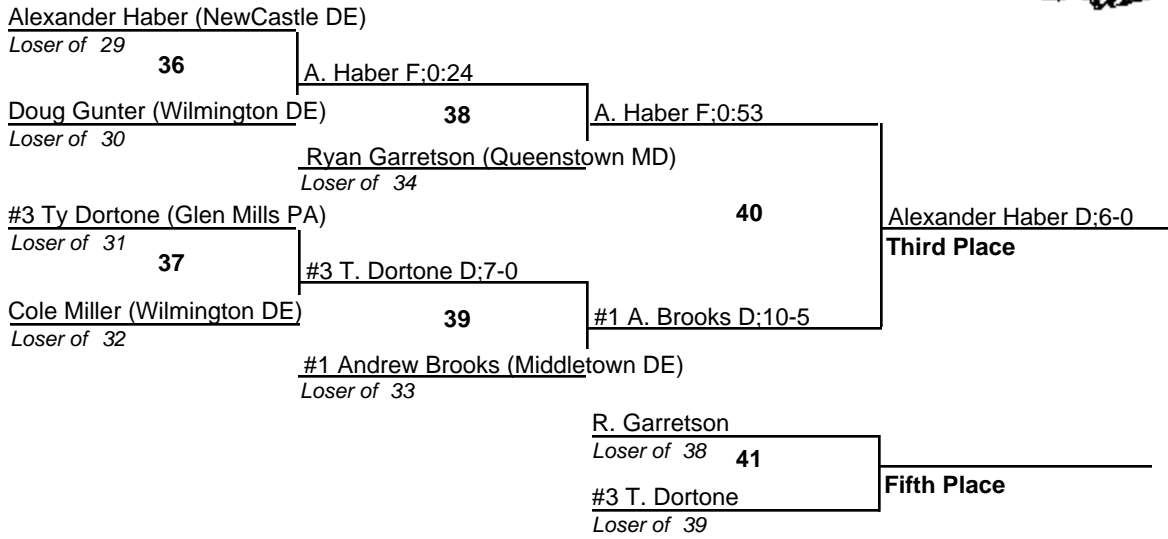

BYE

K. Galloway

Loser of 24

N. Murphy
Fifth Place

Loser of 25

MAWA Midget 58

MAWA Midget 62

MAWA Midget 66

#1 Jose Perez (Paulsboro NJ) [0-0]

MAWA Midget 70

MAWA Midget 75

MAWA Midget 80

MAWA Midget 85

MAWA Midget 93

MAWA Midget 105

MAWA Midget 134