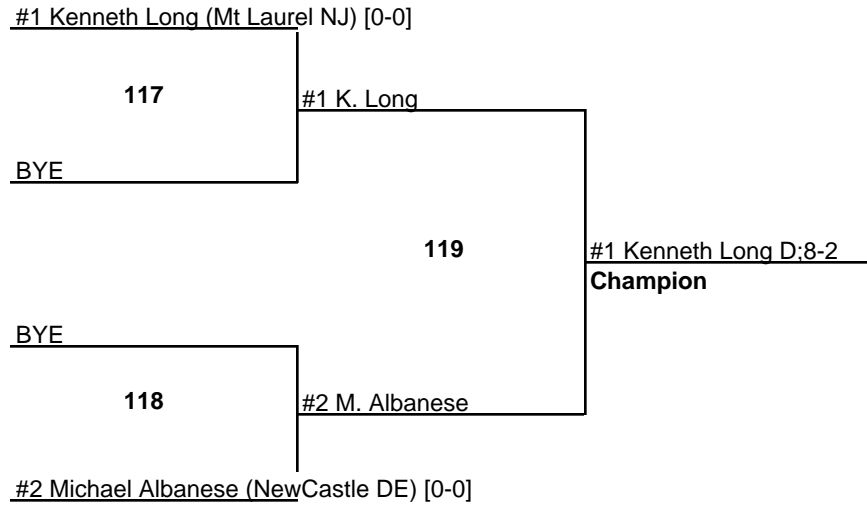

#1 Tyler Carney (Smyrna DE) [0-0]

***MAWA Junior
86***

#1 Chase Harmon (Delmar md) [0-0]

MAWA Junior 91

MAWA Junior 98

MAWA Junior 108

#1 Dalton Gregory (Middletown DE) [0-0]

147