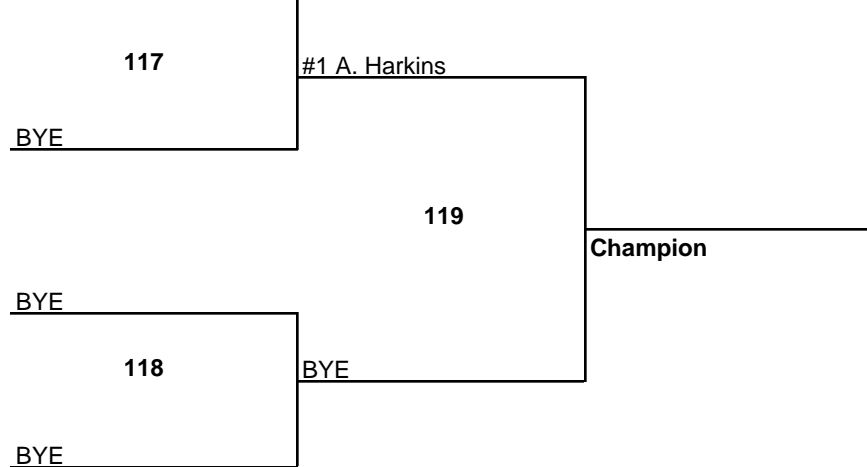

MAWA Bantam 40

MAWA Bantam 44

MAWA Bantam 48

MAWA Bantam 52

MAWA Bantam 56

MAWA Bantam 60

MAWA Bantam 65

MAWA Bantam 73

MAWA Bantam 93

#1 Andrew Harkins (Seaford DE) [0-0]

MAWA Midget 50

MAWA Midget 54

#1 Mason Harrington (Harrington DE) [0-0]

Kerry Galloway (Wilmington DE) [0-0]

#4 Drew Morris (Millsboro DE) [0-0]

#3 Bradley Tompkins (West Grove PA) [0-0]