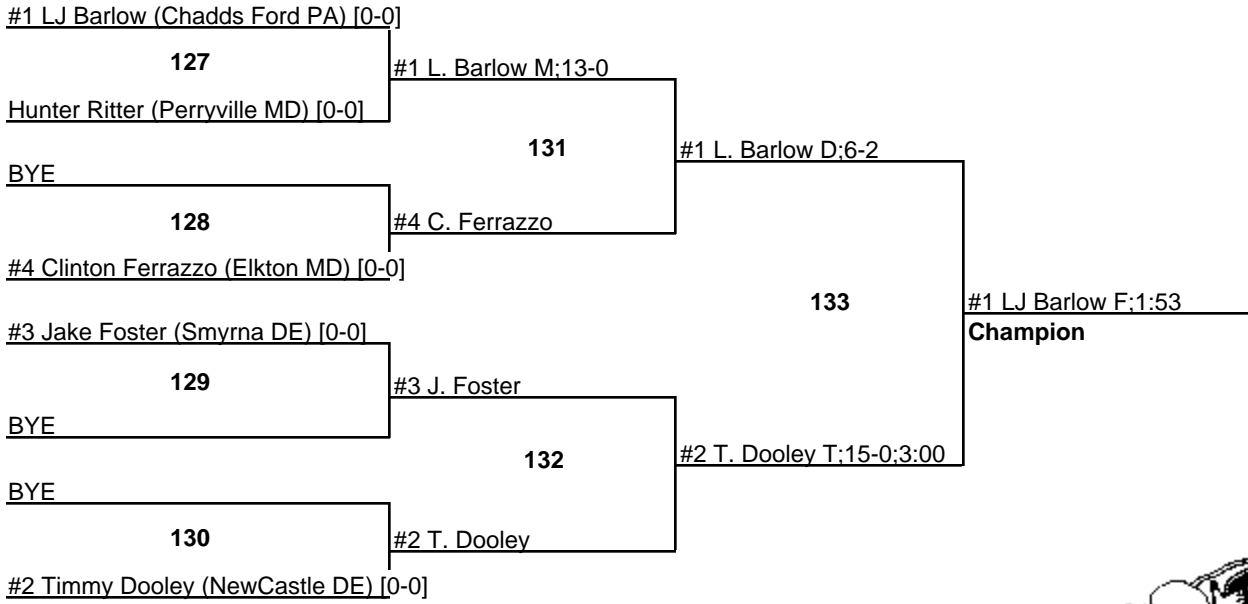

#1 Tyler Carney (Smyrna DE) [0-0]

***MAWA Junior
86***

#1 Chase Harmon (Delmar md) [0-0]

MAWA Junior 91

MAWA Junior 98

MAWA Junior 108

#1 Dalton Gregory (Middletown DE) [0-0]

147