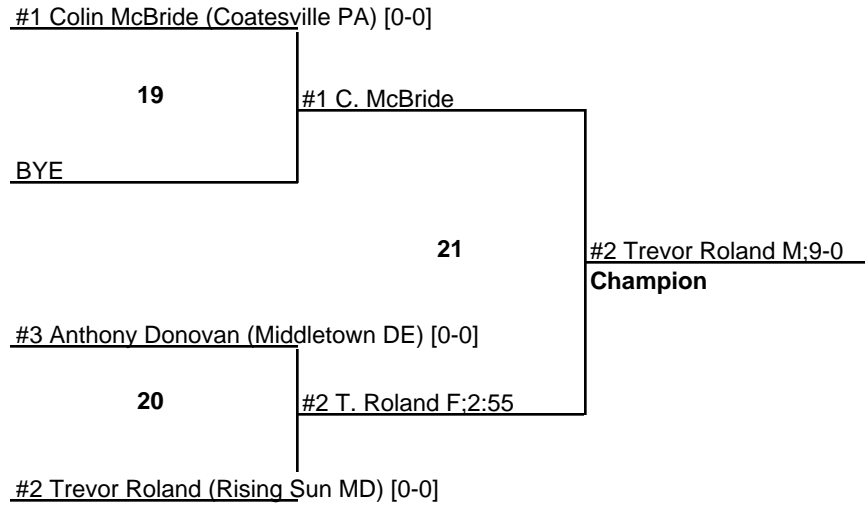

MAWA Junior 62