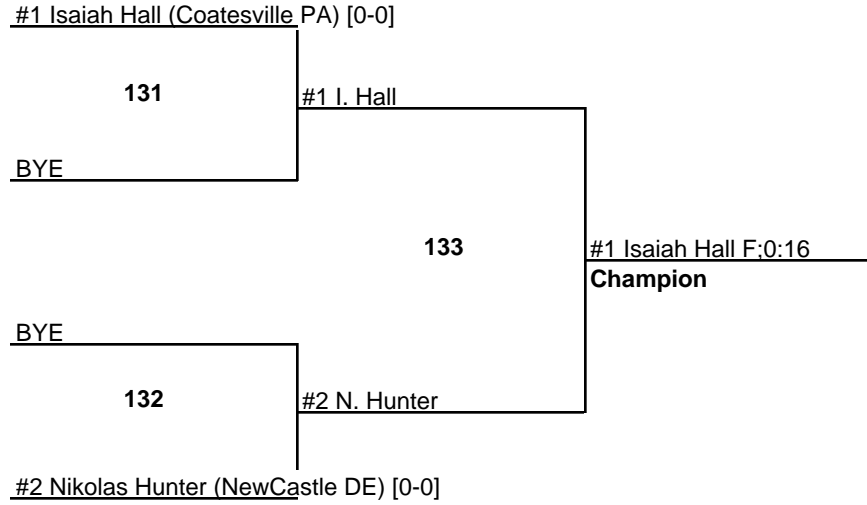

#1 Jose Perez (Paulsboro NJ) [0-0]

MAWA Midget 70

MAWA Midget 75

MAWA Midget 80

MAWA Midget 85

MAWA Midget 93

MAWA Midget 105

MAWA Midget 134