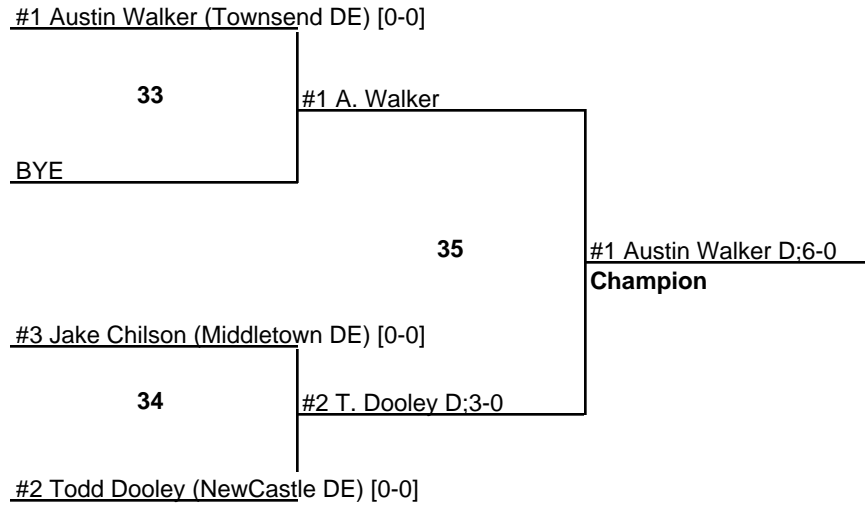

MAWA Junior 66