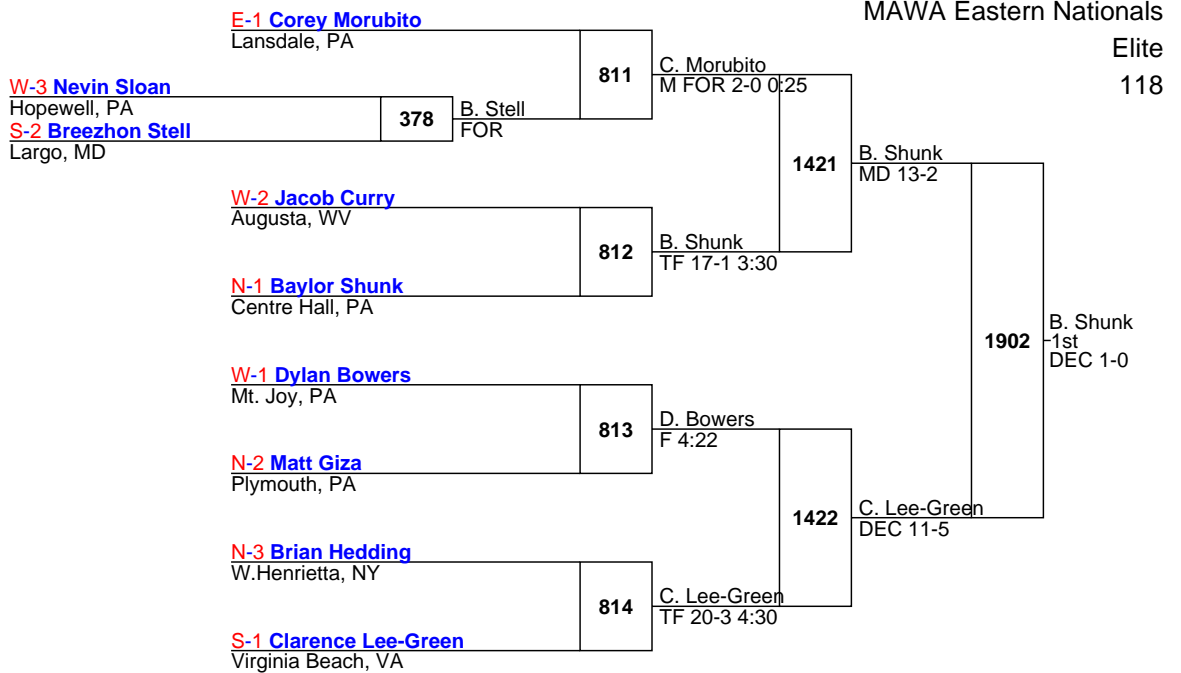

MAWA Eastern Nationals

Advanced

285

MAWA Eastern Nationals

Elite

111

MAWA Eastern Nationals

Elite  
118