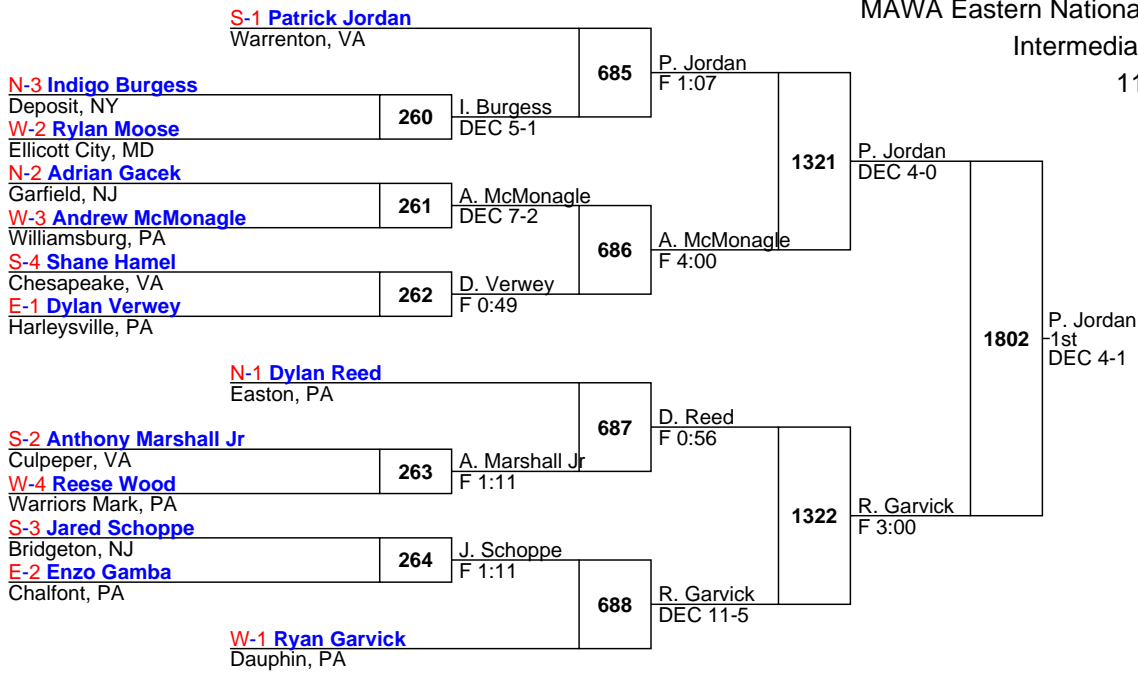

Intermediate

110

MAWA Eastern Nationals

Intermediate

115

MAWA Eastern Nationals

Intermediate

120