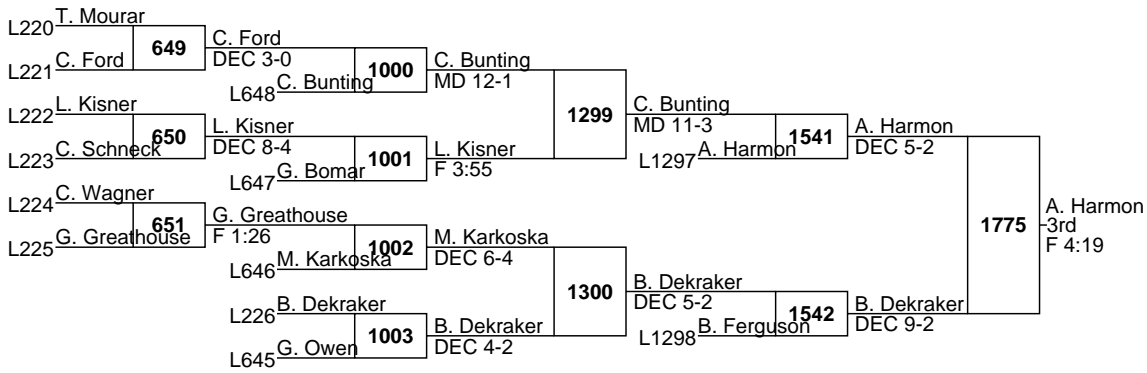

MAWA Eastern Nationals

Intermediate

85