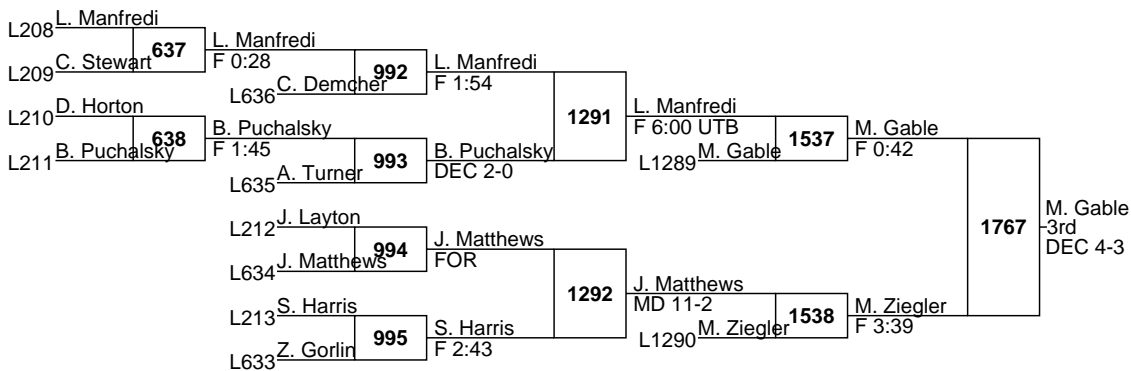

**E-1 Anthony Shivas**  
Naugatuck, CT

**W-2 Carson Flickinger**  
Blairsville, PA  
**N-1 Caleb Nason**  
Athens, PA

MAWA Eastern Nationals

Intermediate

75

MAWA Eastern Nationals

Intermediate

80