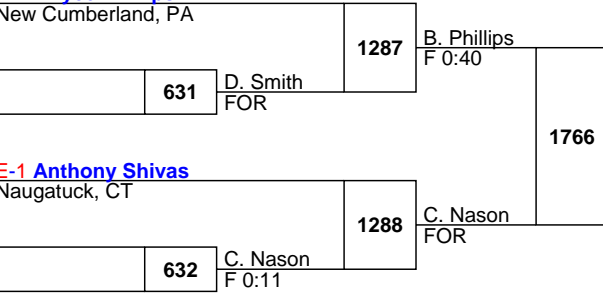

MAWA Eastern Nationals

Junior

166

W-1 Bryce Phillips
New Cumberland, PA

W-3 David Smith
Fairfield, PA
S-1 Joel Alvarado
Chantilly, MD

E-1 Anthony Shivas
Naugatuck, CT

W-2 Carson Flickinger
Blairsville, PA
N-1 Caleb Nason
Athens, PA