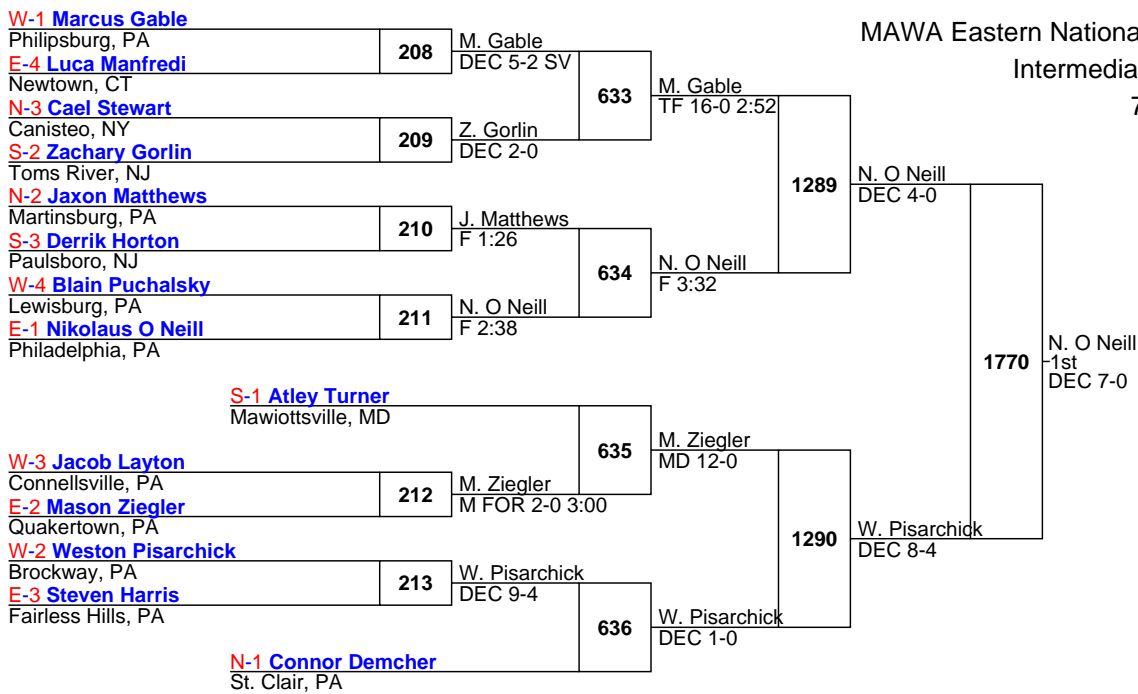

**E-1 Anthony Shivas**  
Naugatuck, CT

**W-2 Carson Flickinger**  
Blairsville, PA  
**N-1 Caleb Nason**  
Athens, PA

MAWA Eastern Nationals

Intermediate

75

MAWA Eastern Nationals

Intermediate

80