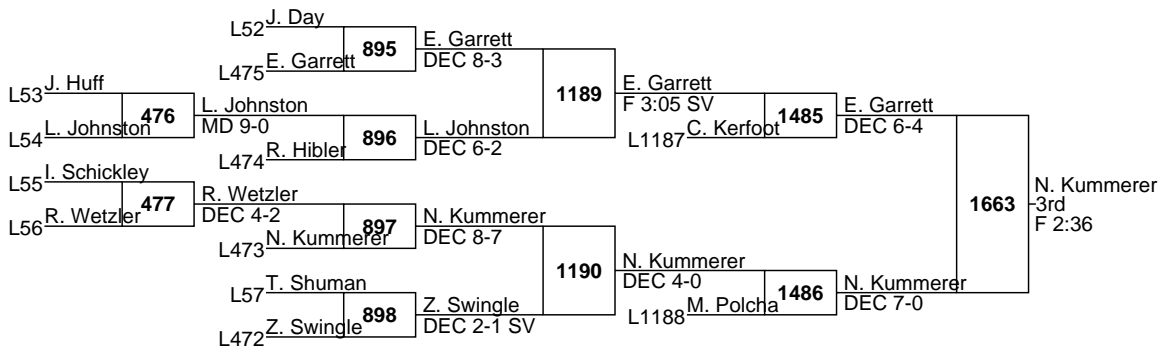

MAWA Eastern Nationals

Midget

50