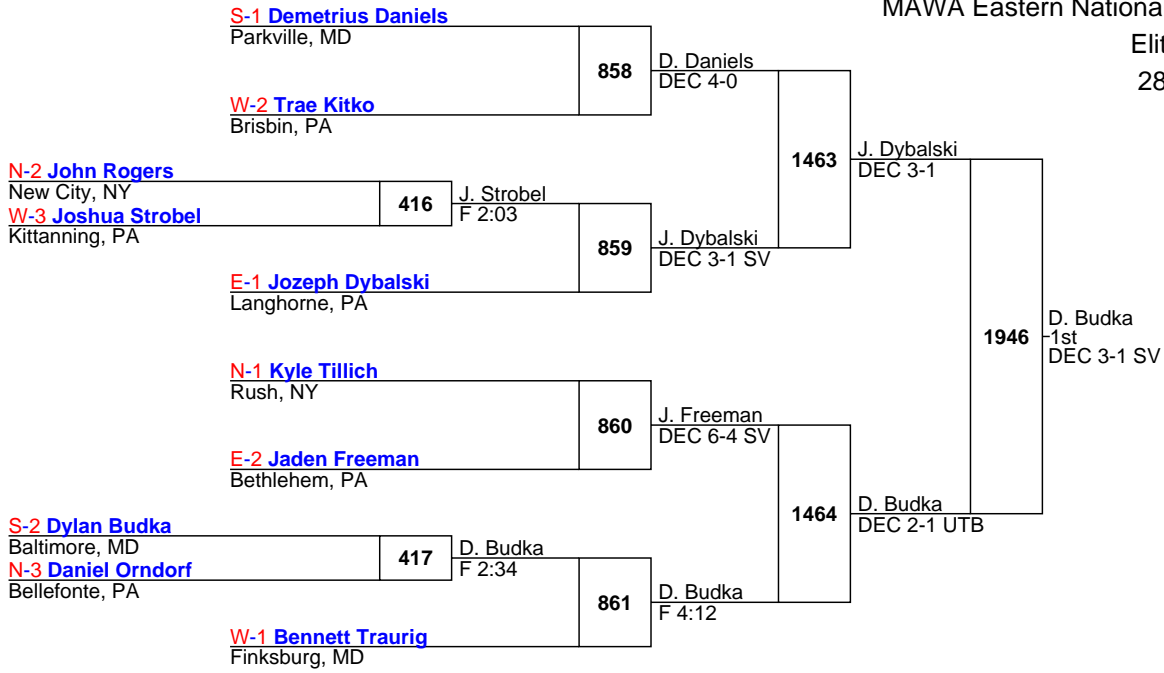

Elite

189

MAWA Eastern Nationals

Elite  
220

MAWA Eastern Nationals

Elite  
285

MAWA Eastern Nationals

Open