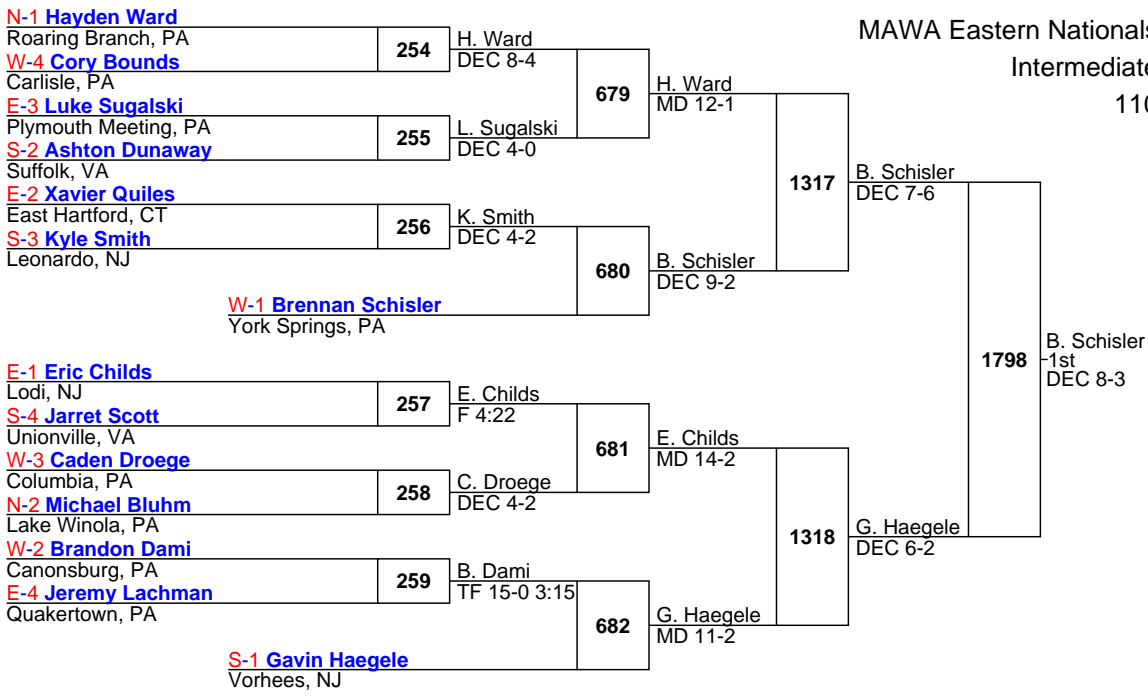

Intermediate

110

MAWA Eastern Nationals

Intermediate

115

MAWA Eastern Nationals

Intermediate

120