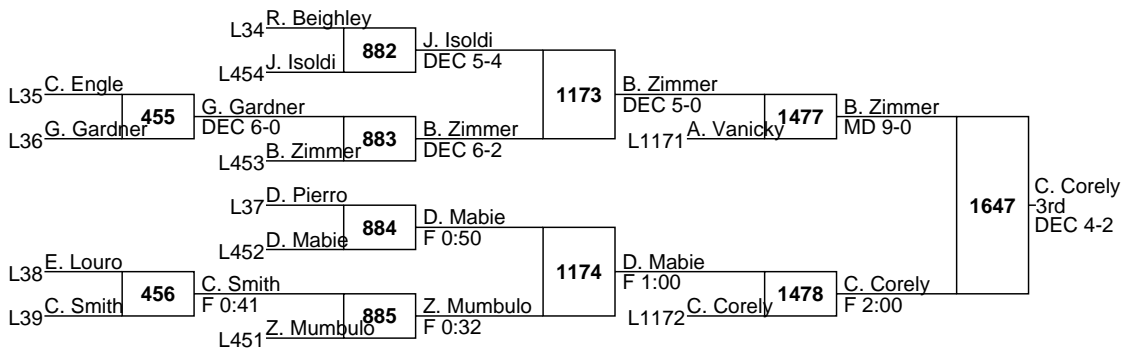

L1471 D. Lanni							
L1472 C. Borzio	1636	D. Lanni 5th DEC 6-2					

L1161 B. Prosser							
L1162 O. Bliss	1637	O. Bliss 7th DEC 4-0					

MAWA Eastern Nationals

Bantam

52

MAWA Eastern Nationals

Bantam

60