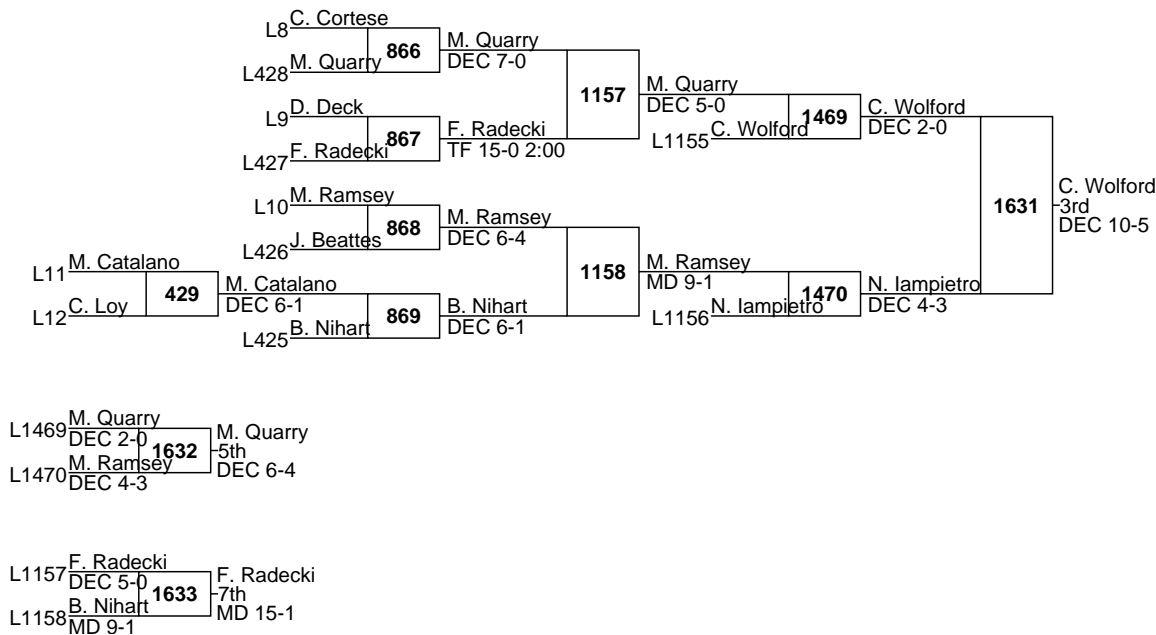

MAWA Eastern Nationals

Bantam

44