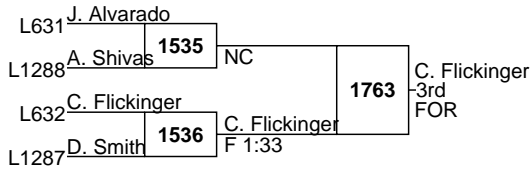

MAWA Eastern Nationals

Junior

166

W-1 Bryce Phillips
New Cumberland, PA

W-3 David Smith
Fairfield, PA
S-1 Joel Alvarado
Chantilly, MD

E-1 Anthony Shivas
Naugatuck, CT

W-2 Carson Flickinger
Blairsville, PA
N-1 Caleb Nason
Athens, PA