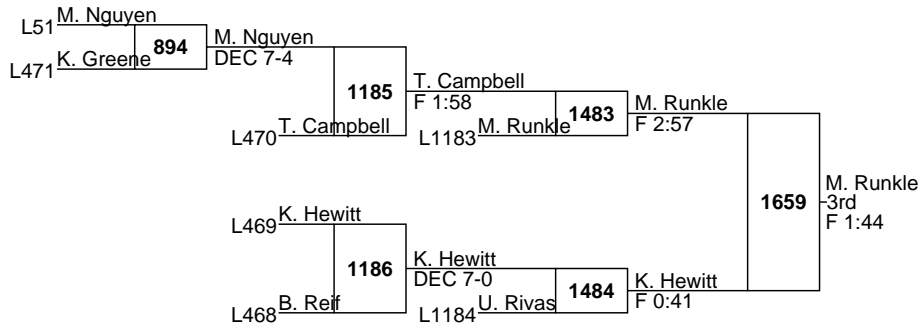

X. Sallit F 1:58

MAWA Eastern Nationals

Bantam

73

MAWA Eastern Nationals

Bantam

93

MAWA Eastern Nationals