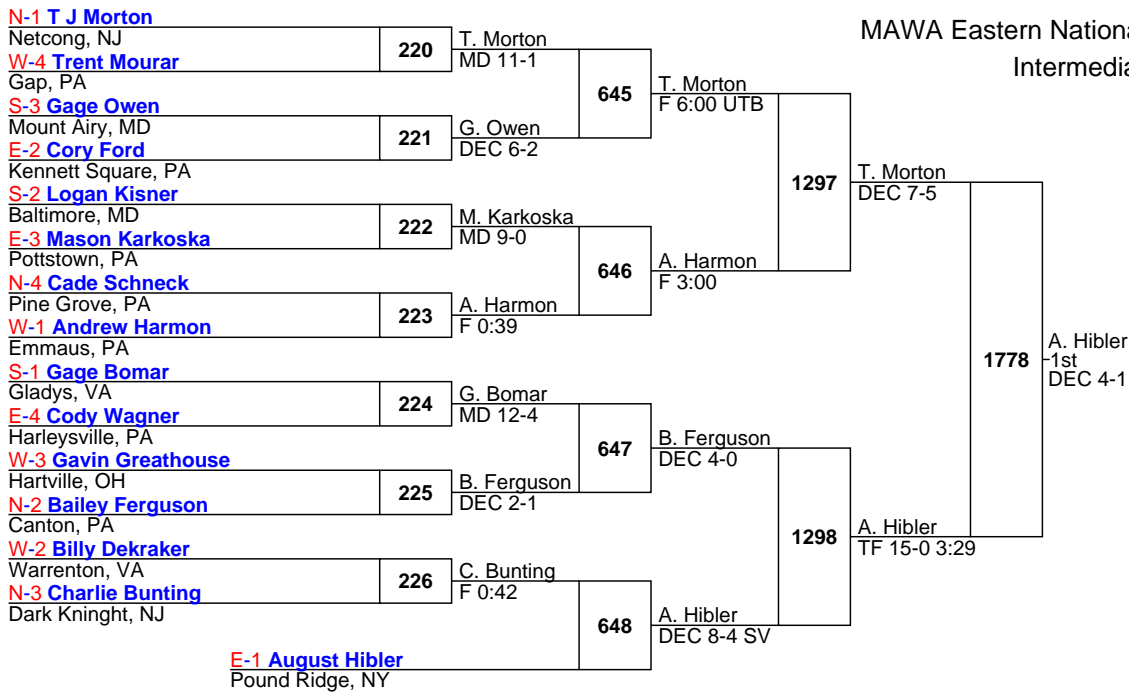

MAWA Eastern Nationals

Intermediate

85