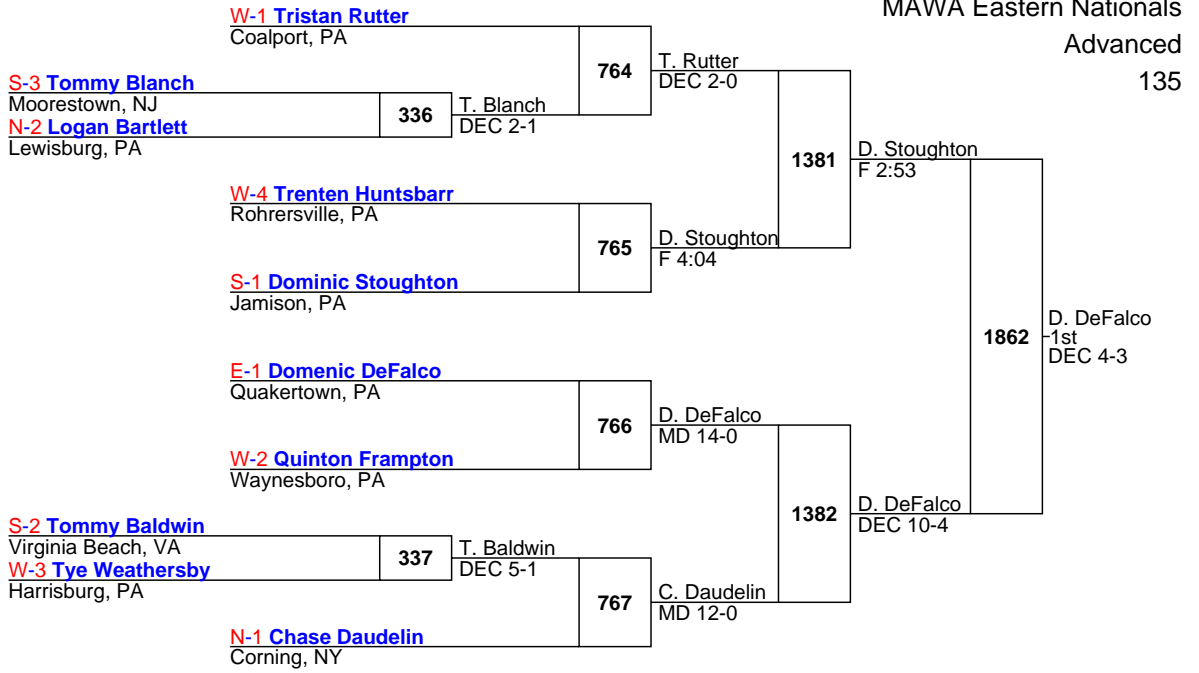

MAWA Eastern Nationals

Advanced

135