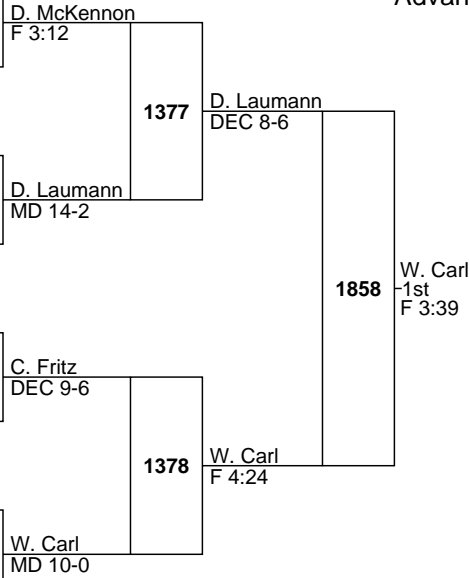

N-1 Danny McKennon

S-4 Kevin Baker Bensalem, PA	331	D. McKennon F 1:57	759
W-3 Mason Hurst Hanover, PA	332	T. Mursch DEC 3-2	
E-2 Tyler Mursch Ringwood, NJ			
W-2 Tyler Faust Harrisburg, PA	333	T. Faust MD 10-0	760
E-3 Charlie Baldesari Hometown, USA			

S-1 Dean Laumann
Pasadena, MD

E-1 C J Fritz
Bath, PA

S-3 Taylor Robinson

Williamstown, NJ	334	T. Robinson DEC 10-3	761

N-2 Isaac Kester

Bloomington, PA			

S-2 Will Carl

Middletown, DE	335	W. Carl DEC 11-8	762

N-3 Zach Reed

Mount Carmel, PA			

W-1 Caden Leighty
Evans City, PA

MAWA Eastern Nationals

Advanced

130