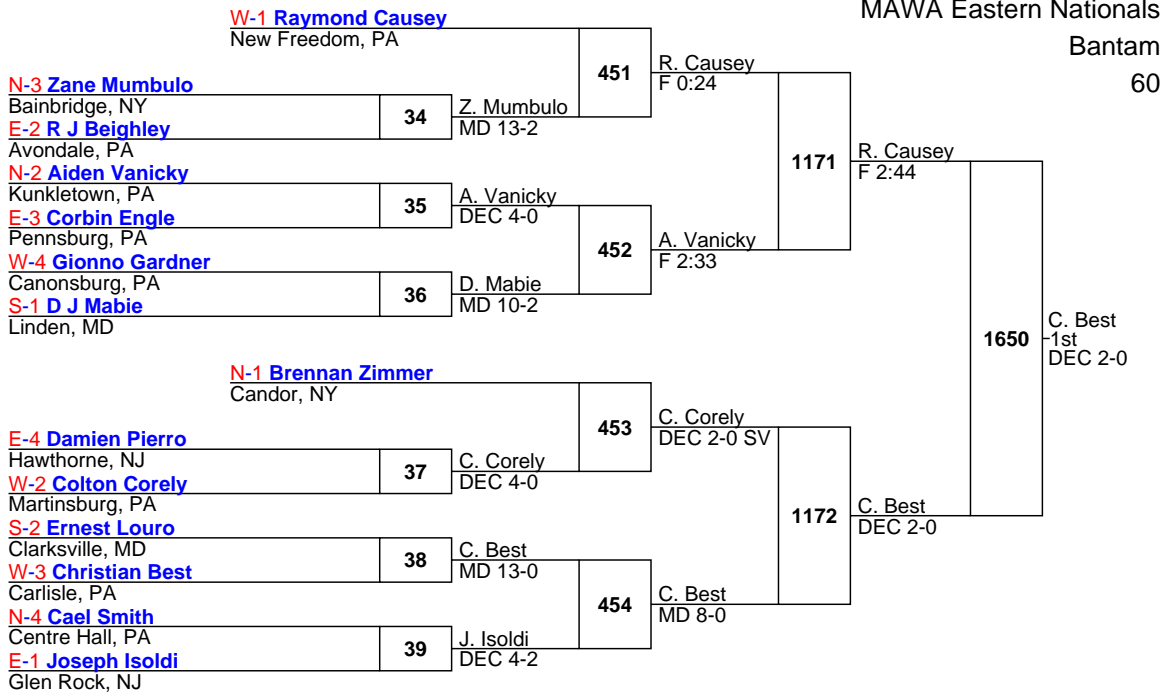

L1471 D. Lanni							
L1472 C. Borzio	1636	D. Lanni 5th DEC 6-2					

L1161 B. Prosser							
L1162 O. Bliss	1637	O. Bliss 7th DEC 4-0					

MAWA Eastern Nationals

Bantam

52

MAWA Eastern Nationals

Bantam

60