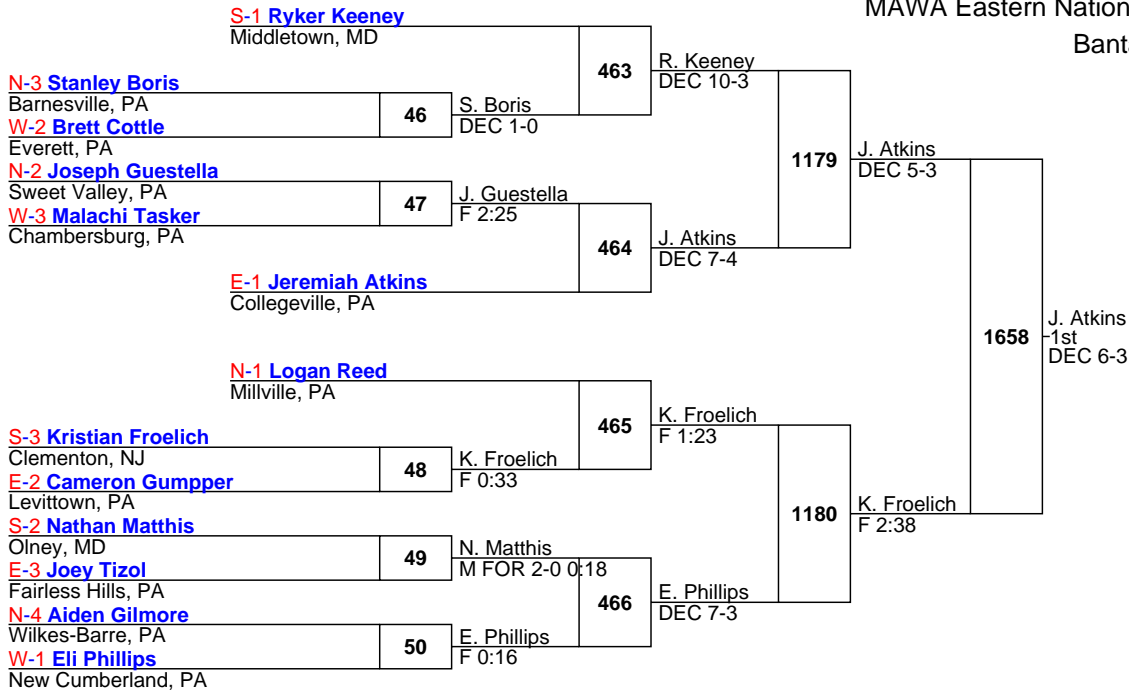

X. Sallit F 1:58

MAWA Eastern Nationals

Bantam

73

MAWA Eastern Nationals

Bantam

93

MAWA Eastern Nationals