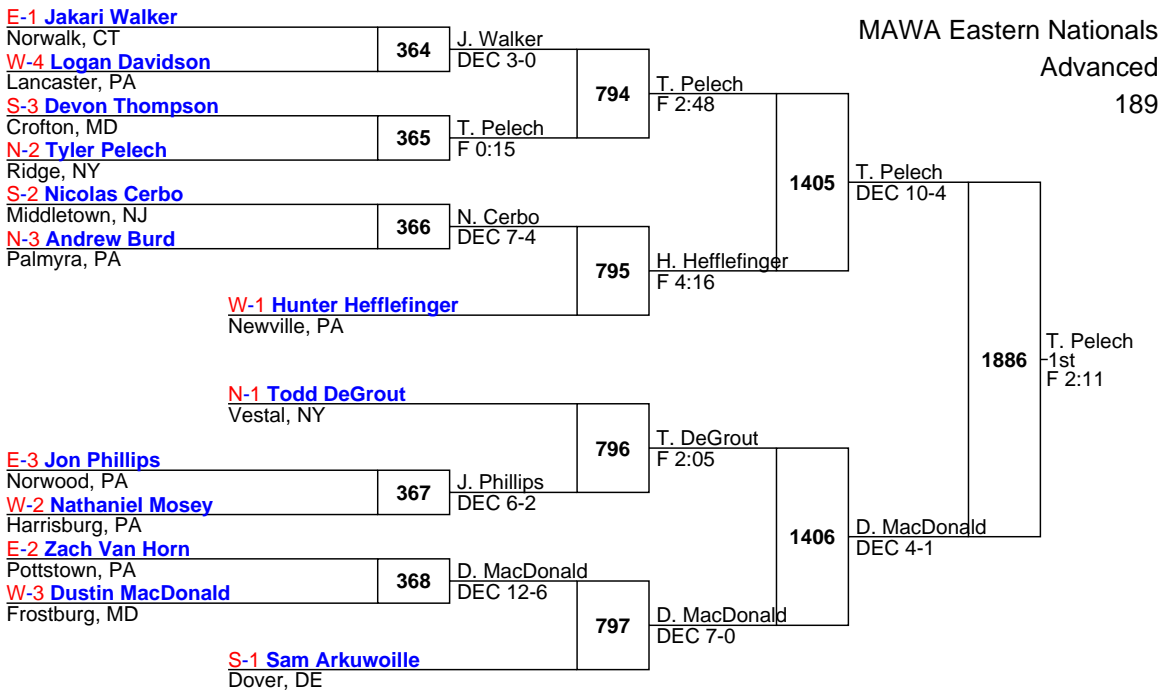

MAWA Eastern Nationals

Advanced

189