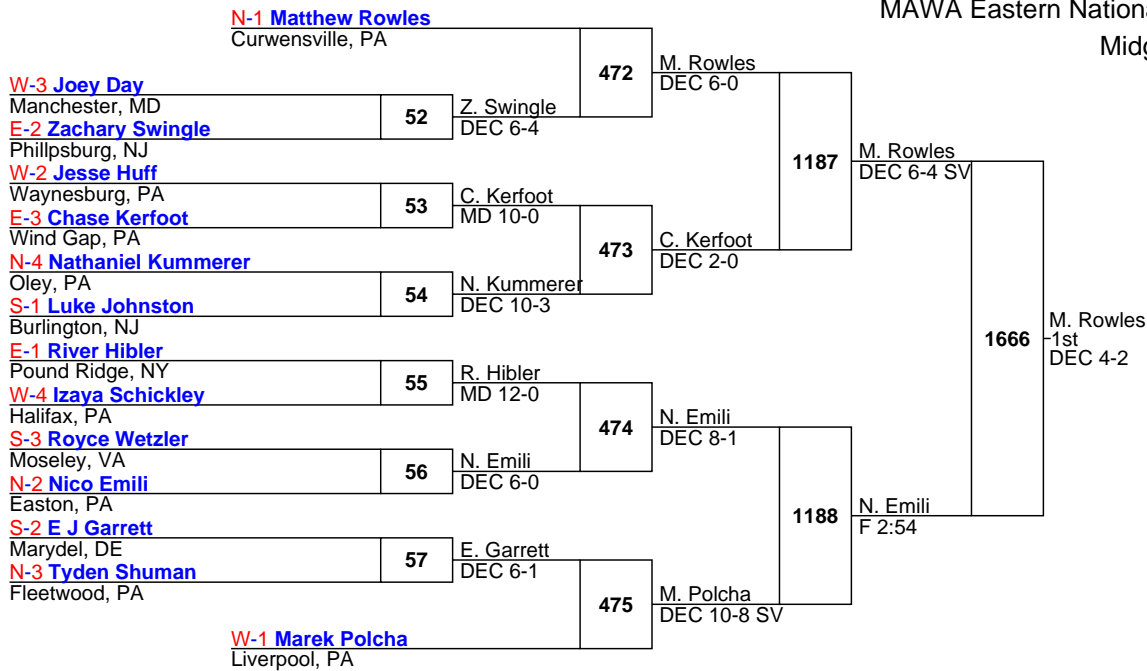

MAWA Eastern Nationals

Midget

50