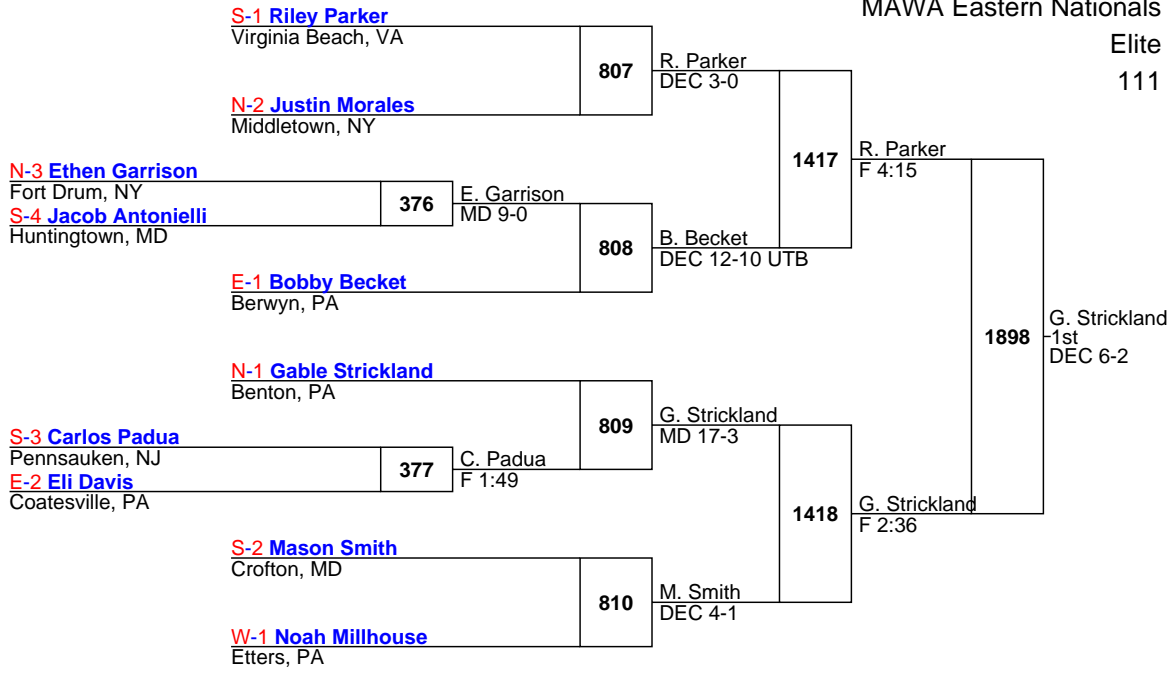

MAWA Eastern Nationals

Advanced

285

MAWA Eastern Nationals

Elite

111

MAWA Eastern Nationals

Elite  
118