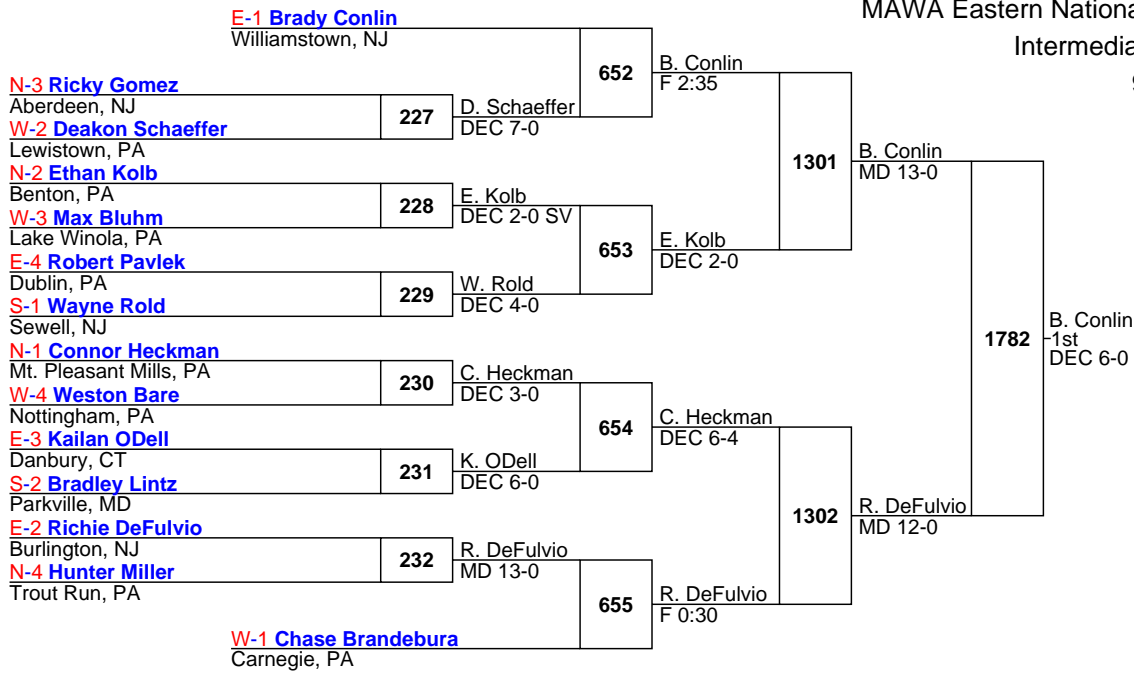

MAWA Eastern Nationals

Intermediate

90

MAWA Eastern Nationals

Intermediate

95

S-1 Sean Dever Egg Harbor Twp, NJ		658	S. Dever F 3:00	1305	S. Dever MD 12-2	1786	J. Aybar 1st DEC 4-2
W-3 Zeke Dubler Irvona, PA		233	Z. Dubler F 2:21				
E-2 Skylur Davidheiser Pottstown, PA		234	A. Campbell DEC 2-0	659			
W-2 Braxton Rice Spring Grove, PA		234	A. Campbell F 4:21				
E-3 Ashton Campbell Kinternsville, PA		235	A. Centrone DEC 3-2	660	1306		
S-4 Luke Poore New Castle, DE		235	A. Centrone DEC 3-2				
N-1 Angelo Centrone Mahopac, NY		236	J. Hockenberry Folk DEC 2-0	661	1306		
E-1 Ayden Rader Nazareth, PA		236	J. Hockenberry Folk DEC 2-0				
W-4 Justice Hockenberry Folk Shermans Dale, PA		237	A. Rodriguez MD 14-0	660	1306		
N-3 Deegan Ross Dalton, PA		237	A. Rodriguez MD 14-0				
S-2 A J Rodriguez Mount Airy, MD		238	B. Woodward DEC 4-1	661	1306		
N-2 Braidon Woodward Canisteo, NY		238	B. Woodward DEC 4-1				
S-3 Ryan Datz Pitman, NJ		239	J. Aybar TF 15-0 4:18	661	1306		
E-4 Kade Davidheiser Barto, PA		239	J. Aybar TF 15-0 4:18				
W-1 Judah Aybar Manchester, MD		239	J. Aybar TF 16-2 3:47	661	1306		

L233		S. Davidheiser	1008	B. Woodward	TF 17-2 4:30	1307	L. Poore DEC 2-0	1545	L. Poore DEC 7-0	1783	A. Rodriguez 3rd DEC 2-0 SV
L234		B. Rice	L661	B. Woodward	TF 17-2 4:30						
L235		L. Poore	662	L. Poore	TF 19-4 3:57	1009	L. Poore	L1305	A. Campbell		
L236		A. Rader	L660	J. Hockenberry Folk	F 12:34	1009	L. Poore	L1305	A. Campbell		
L237		D. Ross	663	A. Rader	DEC 5-0	1010	A. Centrone	DEC 2-0	1308		
L238		R. Datz	L659	A. Centrone	DEC 2-0	1010	A. Centrone	DEC 1-0			
L239		K. Davidheiser	664	R. Datz	MD 14-3	1011	Z. Dubler	DEC 4-1	1306	1546	A. Rodriguez DEC 5-3 SV
L239		Z. Dubler	L658	Z. Dubler	DEC 4-1	1011	Z. Dubler	DEC 4-1			
L1545		A. Campbell	DEC 7-0	A. Centrone	5th	1784	A. Centrone	DEC 6-4 SV	L1546	DEC 5-3 SV	
L1546		A. Centrone	DEC 5-3 SV	A. Centrone	DEC 6-4 SV	1784	A. Centrone	DEC 6-4 SV			
L1307		B. Woodward	DEC 2-0	B. Woodward	7th	1785	B. Woodward	DEC 5-2	L1308	DEC 1-0	
L1308		Z. Dubler	DEC 1-0	Z. Dubler	DEC 5-2	1785	Z. Dubler	DEC 5-2