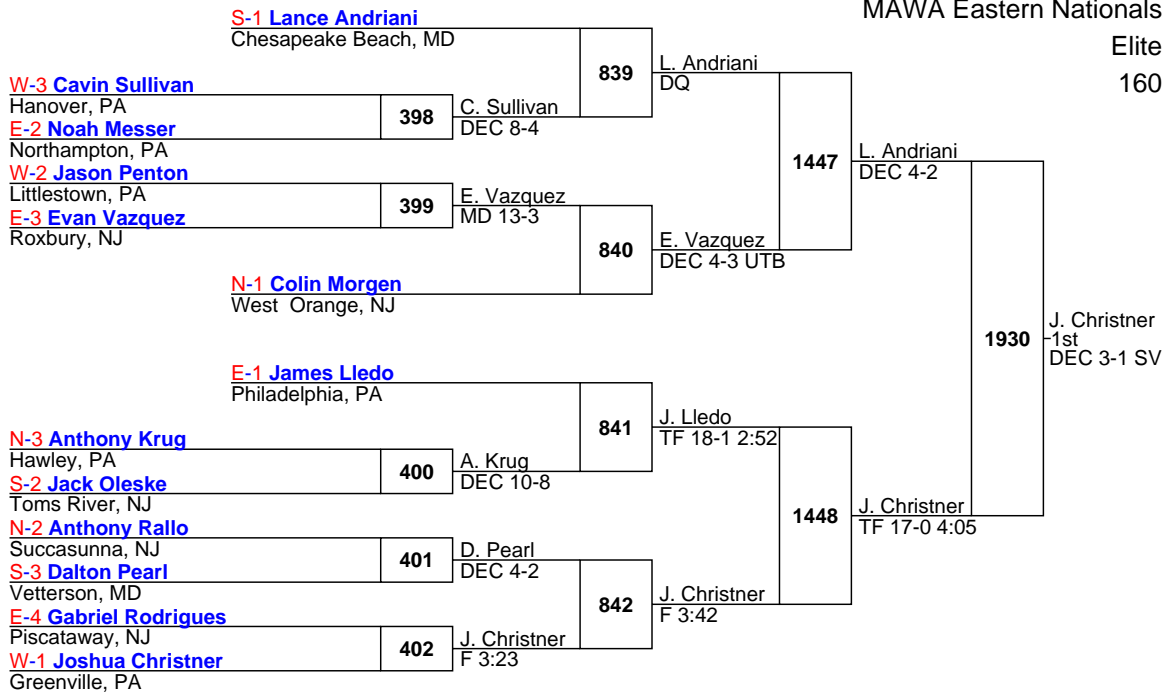

152

MAWA Eastern Nationals

Elite

160

MAWA Eastern Nationals

Elite

171

MAWA Eastern Nationals