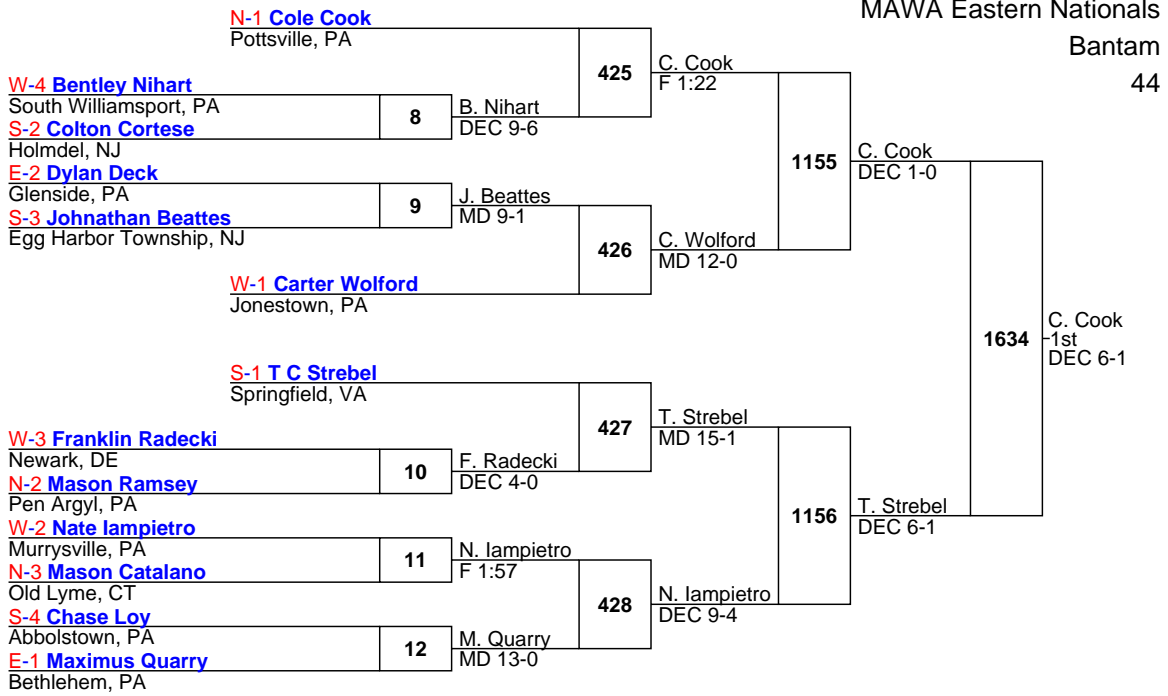

MAWA Eastern Nationals

Bantam

44