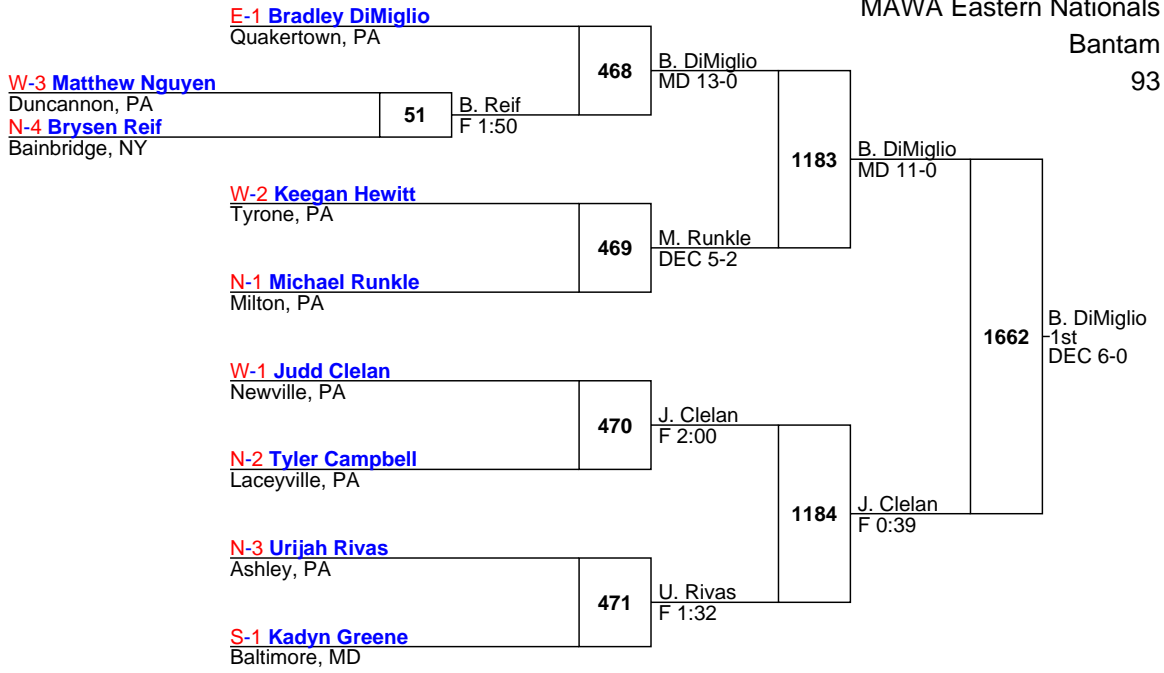

X. Sallit F 1:58

MAWA Eastern Nationals

Bantam

73

MAWA Eastern Nationals

Bantam

93

MAWA Eastern Nationals