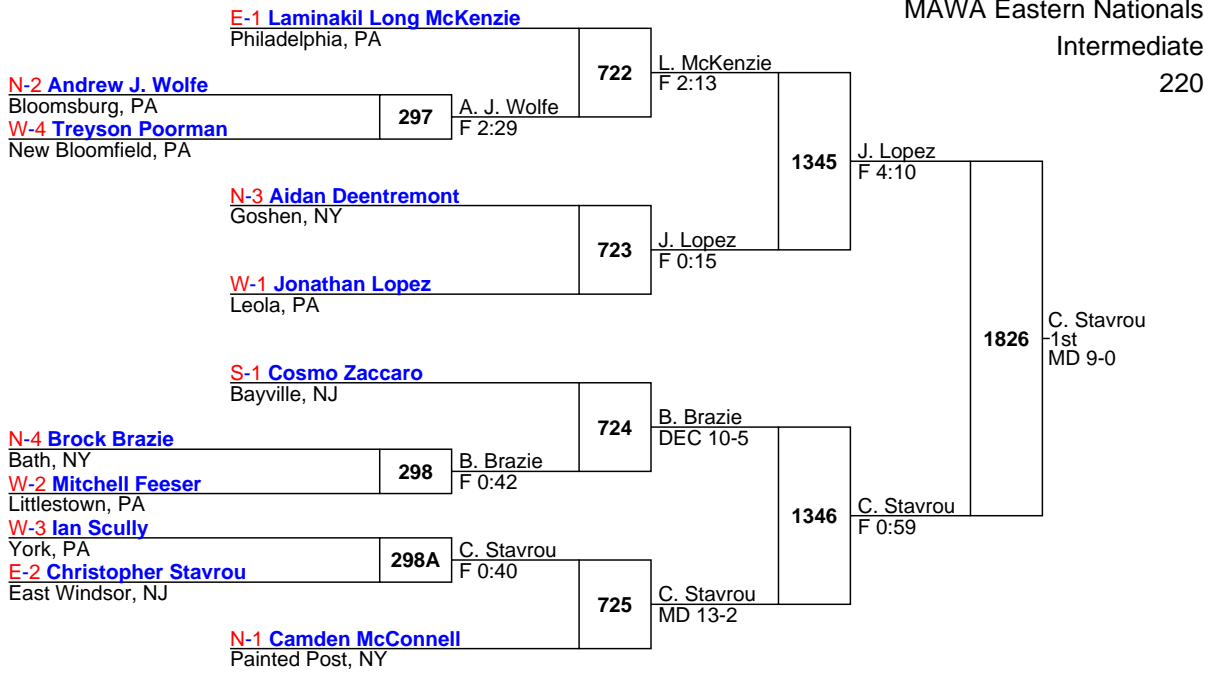

MAWA Eastern Nationals

Intermediate

220