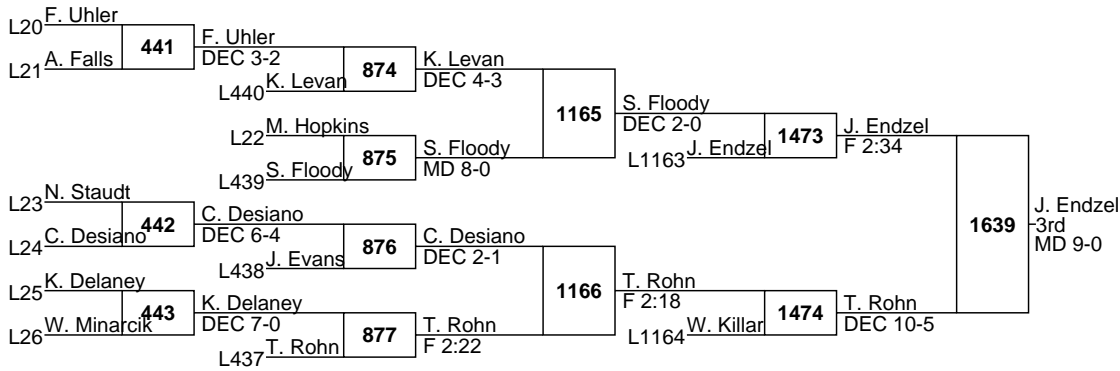

L1471 D. Lanni							
L1472 C. Borzio	1636	D. Lanni 5th DEC 6-2					

L1161 B. Prosser							
L1162 O. Bliss	1637	O. Bliss 7th DEC 4-0					

MAWA Eastern Nationals

Bantam

52

MAWA Eastern Nationals

Bantam

60