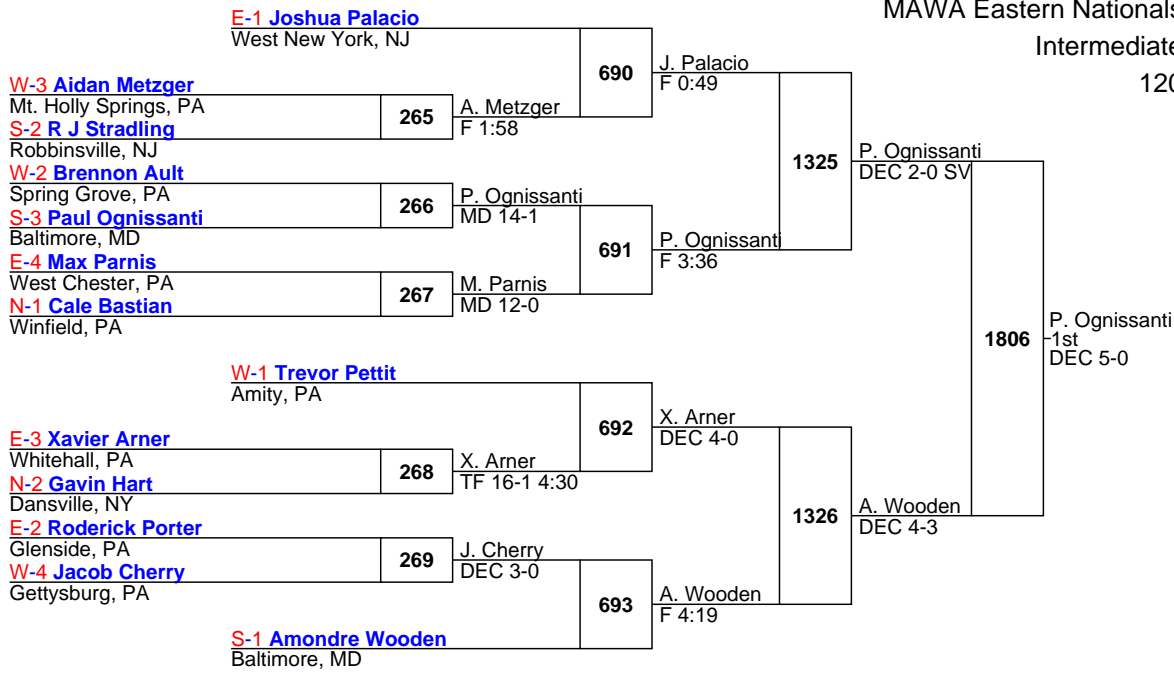

Intermediate

110

MAWA Eastern Nationals

Intermediate

115

MAWA Eastern Nationals

Intermediate

120