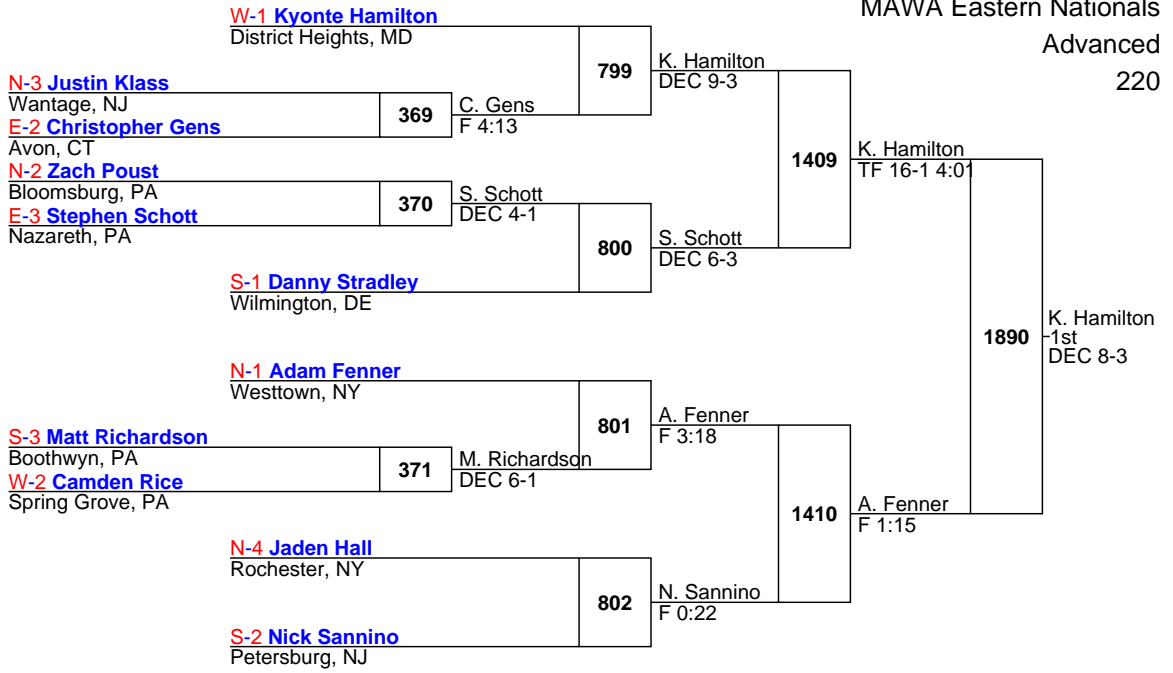

MAWA Eastern Nationals

Advanced

285

MAWA Eastern Nationals

Elite

111

MAWA Eastern Nationals

Elite  
118