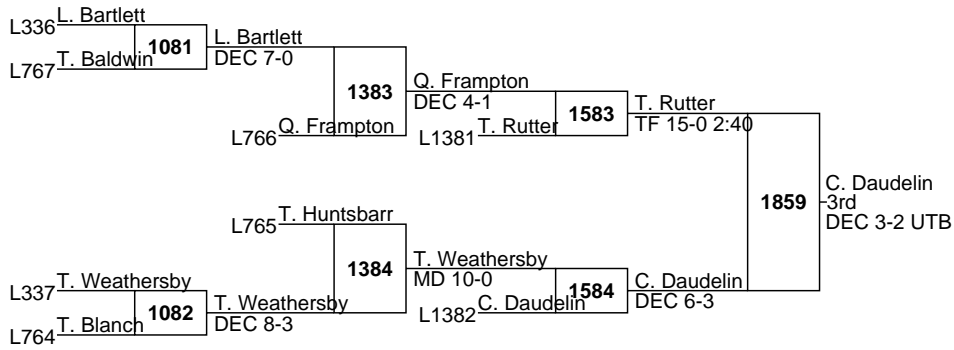

MAWA Eastern Nationals

Advanced

135