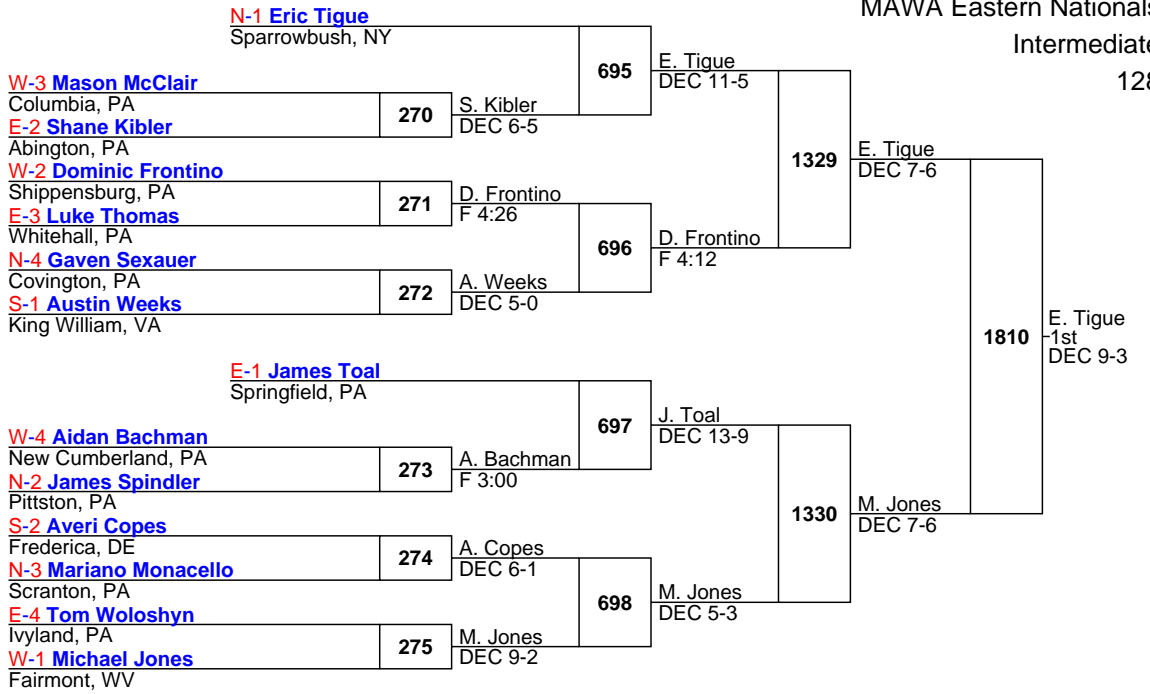

MAWA Eastern Nationals

Intermediate

128

MAWA Eastern Nationals

Intermediate

136

W-1 Anson Wagner Milroy, PA	276	A. Wagner MD 13-2	701	A. Wagner MD 8-0	1333	A. Wagner F 3:43	1814	C. Wrobleski 1st DEC 7-3
S-4 Brian Rogers Linwood, PA								
E-3 Lucas Doyle Richboro, PA	277	L. Doyle DEC 6-4						
N-2 Ojani Padilla Nanuet, NY								
E-2 Luke Tully Wanaque, NJ	278	L. Tully MD 13-4	702	L. Tully F 2:22				
N-3 Jordan Williams Susquehanna, PA								
W-4 Evan Letky Pittsburgh, PA	279	Z. Ziglar MD 13-0						
S-1 Zayvien Ziglar Virginia Beach, VA								
E-1 Alex Martinez Bound Brook, NJ	280	A. Martinez MD 9-0	703	A. Martinez DEC 6-0	1334	C. Wrobleski DEC 6-3		
N-4 Noah Foltz Port Matilda, PA								
S-3 Clarke Cheairs Myersville, MD	281	C. Cheairs DEC 3-2						
W-2 Eli Makel Waynesburg, PA								
S-2 Christopher Olah Collingstwood, NJ	282	S. Myers DEC 4-3	704	C. Wrobleski F 0:41				
W-3 Sam Myers Bel Air, MD								
E-4 Grant Euker Collegeville, PA	283	C. Wrobleski DEC 7-0						
N-1 Connor Wrobleski Exeter, PA								

L276 B. Rogers	705	O. Padilla DEC 9-8	1036	S. Myers F 3:00	1335	C. Cheairs DEC 9-6	1559	L. Tully MD 17-9	1811	A. Martinez 3rd DEC 7-0
L277 O. Padilla										
L278 J. Williams		L704 S. Myers								
L279 E. Letky	706	J. Williams DEC 4-3	1037	C. Cheairs DEC 6-5						
L280 N. Foltz										
L281 E. Make	707	E. Makel DEC 6-1	1038	Z. Ziglar DEC 8-1	1336	Z. Ziglar F 3:48	1560	A. Martinez DEC 1-0		
L282 C. Olah										
L283 G. Euker	708	C. Olah DEC 5-3	1039	C. Olah F 2:12						
		L701 L. Doyle								

L1559 C. Cheairs MD 17-9	1812	Z. Ziglar 5th DEC 5-2
L1560 Z. Ziglar DEC 1-0		

L1335 S. Myers DEC 9-6	1813	S. Myers 7th DEC 4-1
L1336 C. Olah F 3:48