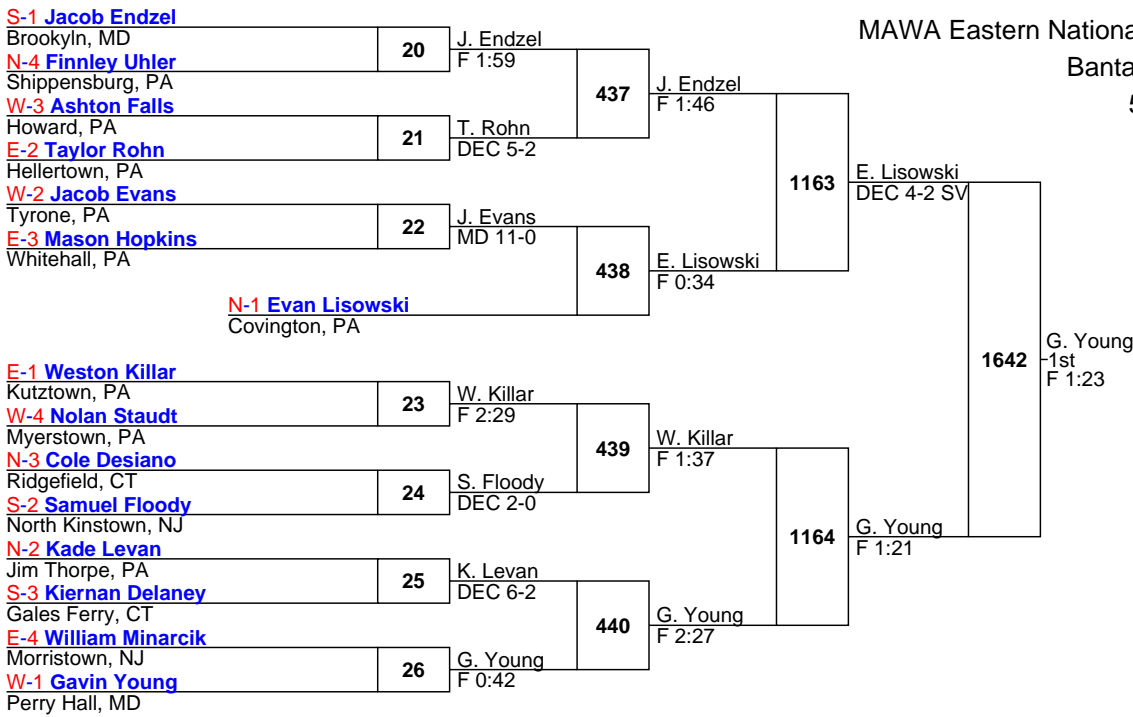

MAWA Eastern Nationals

Bantam

52