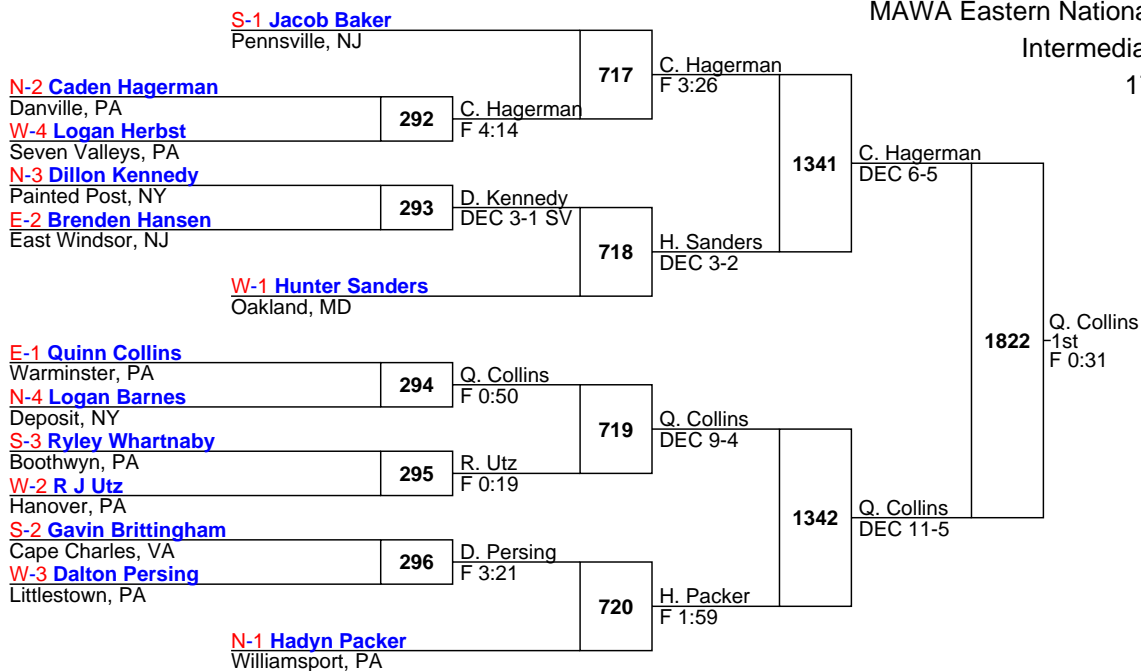

MAWA Eastern Nationals
Intermediate
175