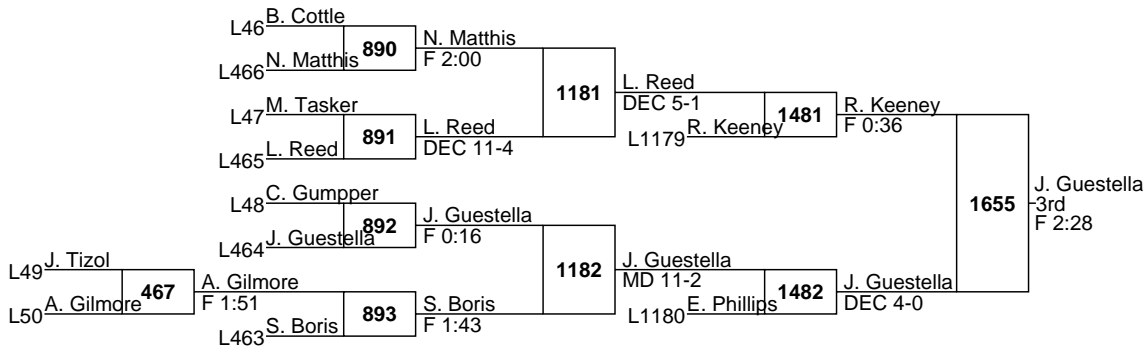

X. Sallit F 1:58

MAWA Eastern Nationals

Bantam

73

MAWA Eastern Nationals

Bantam

93

MAWA Eastern Nationals