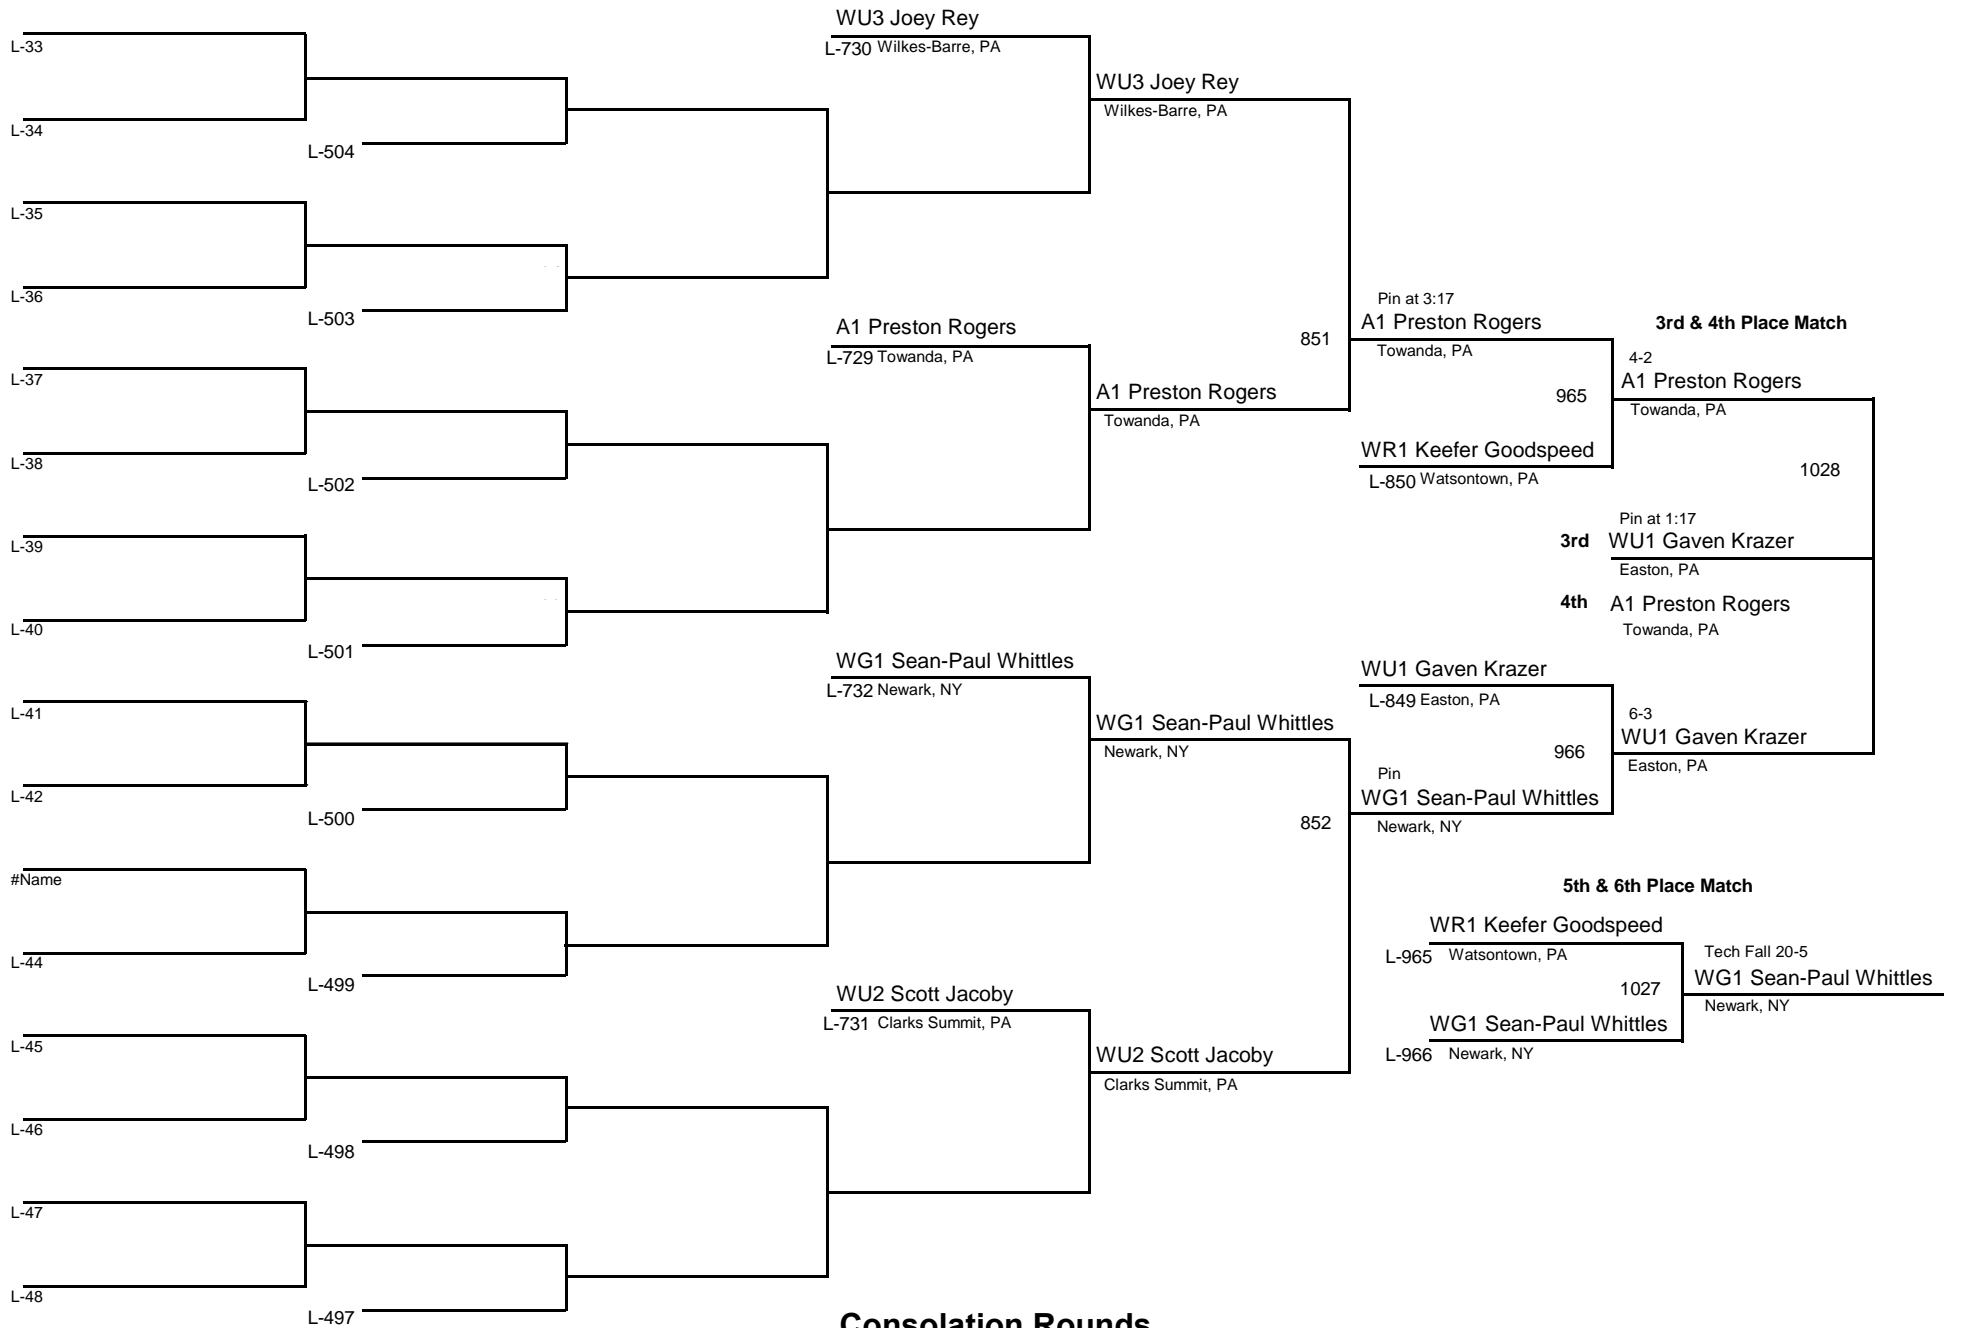

WEIGHT

April 19, 2015

ADVANCED

DIVISION

105

WEIGHT

MAWA Northern Regional Championships

April 19, 2015