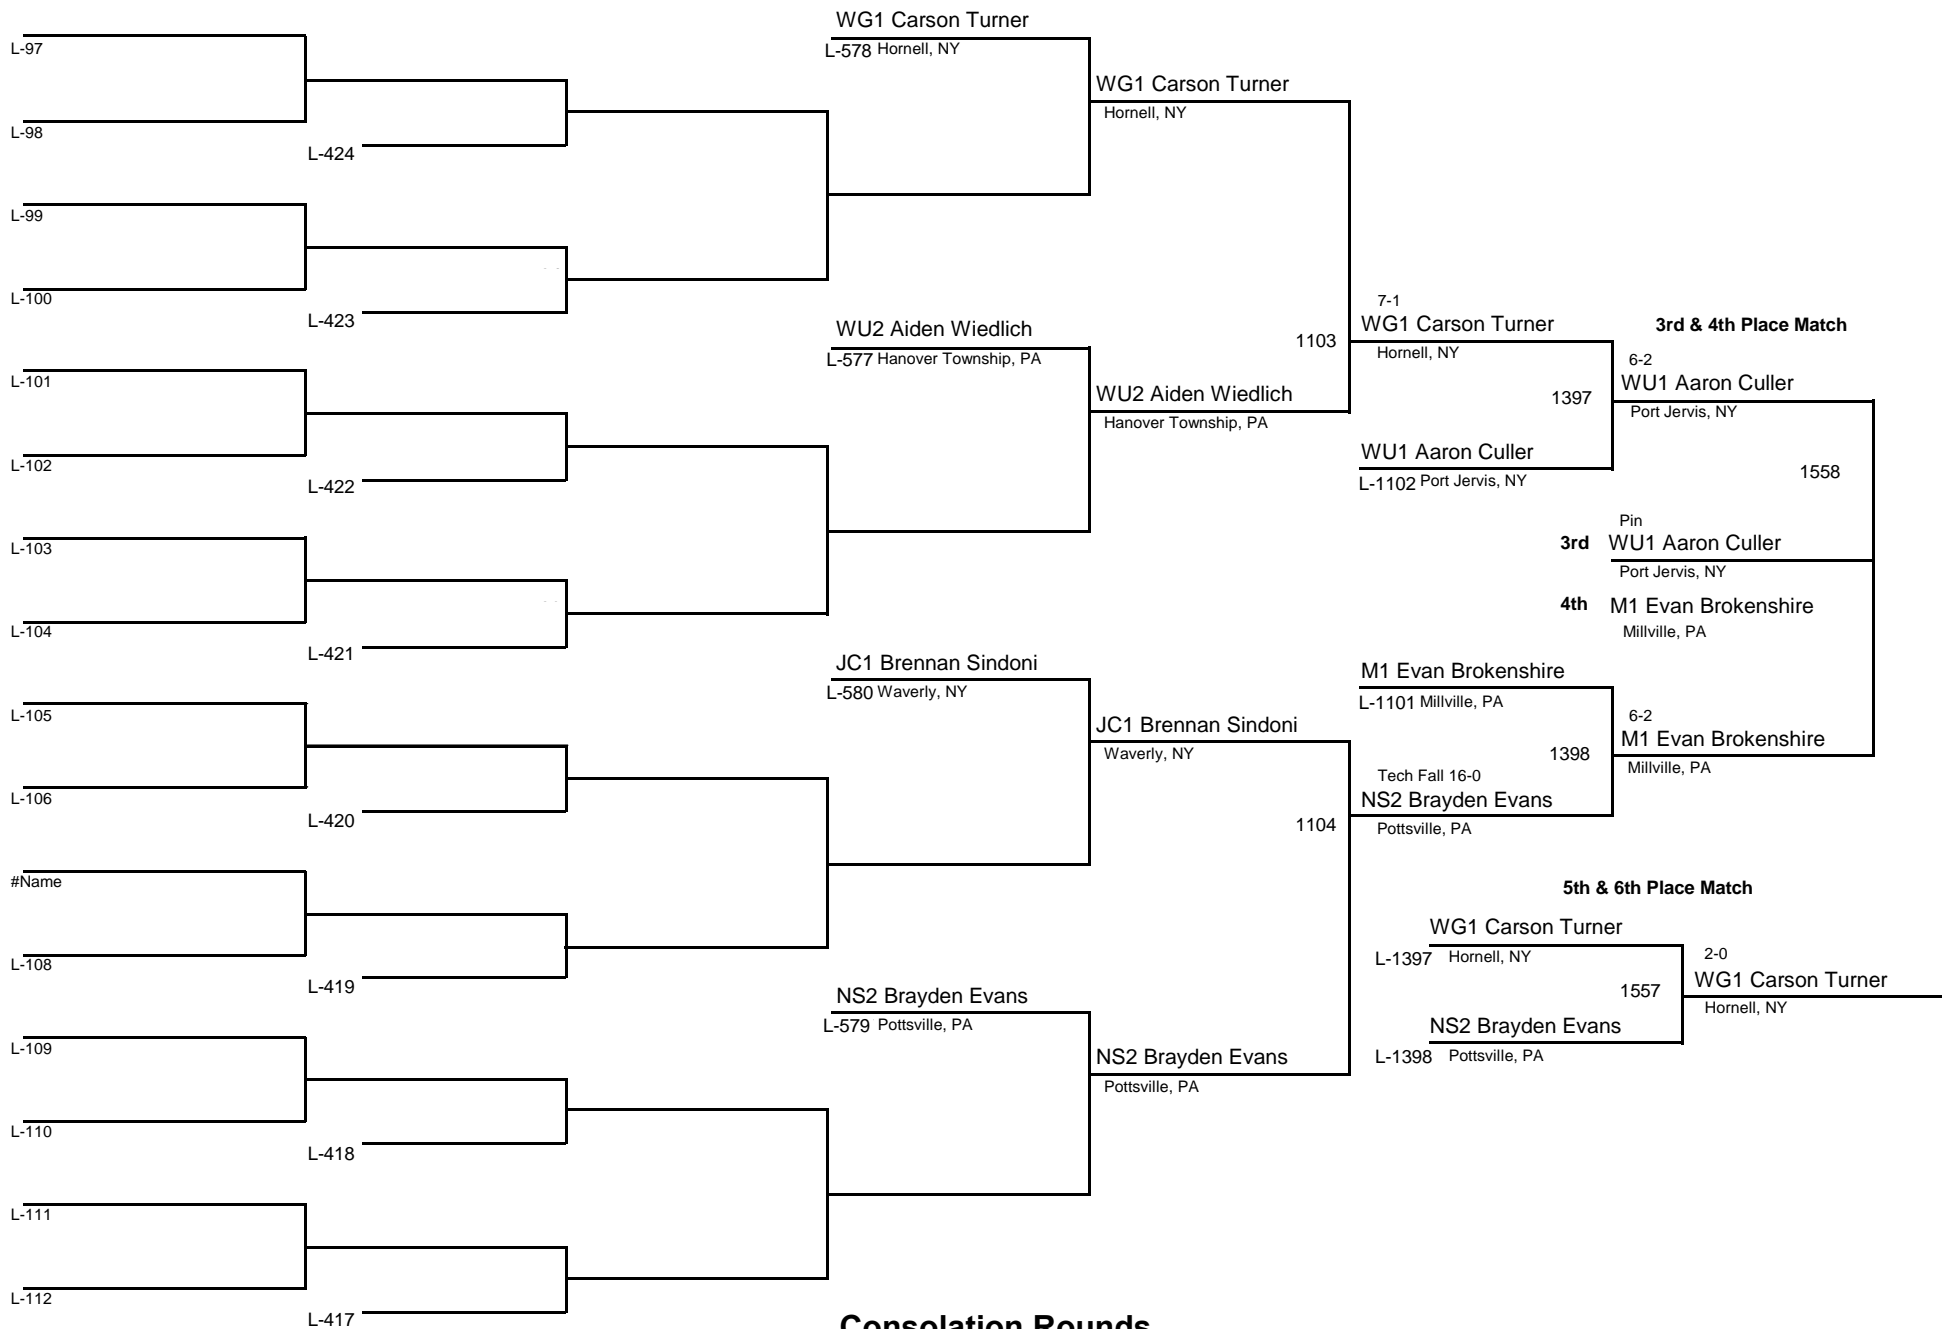

BANTAM

DIVISION

65

WEIGHT

MAWA Northern Regional Championships

April 18, 2015

Consolation Rounds