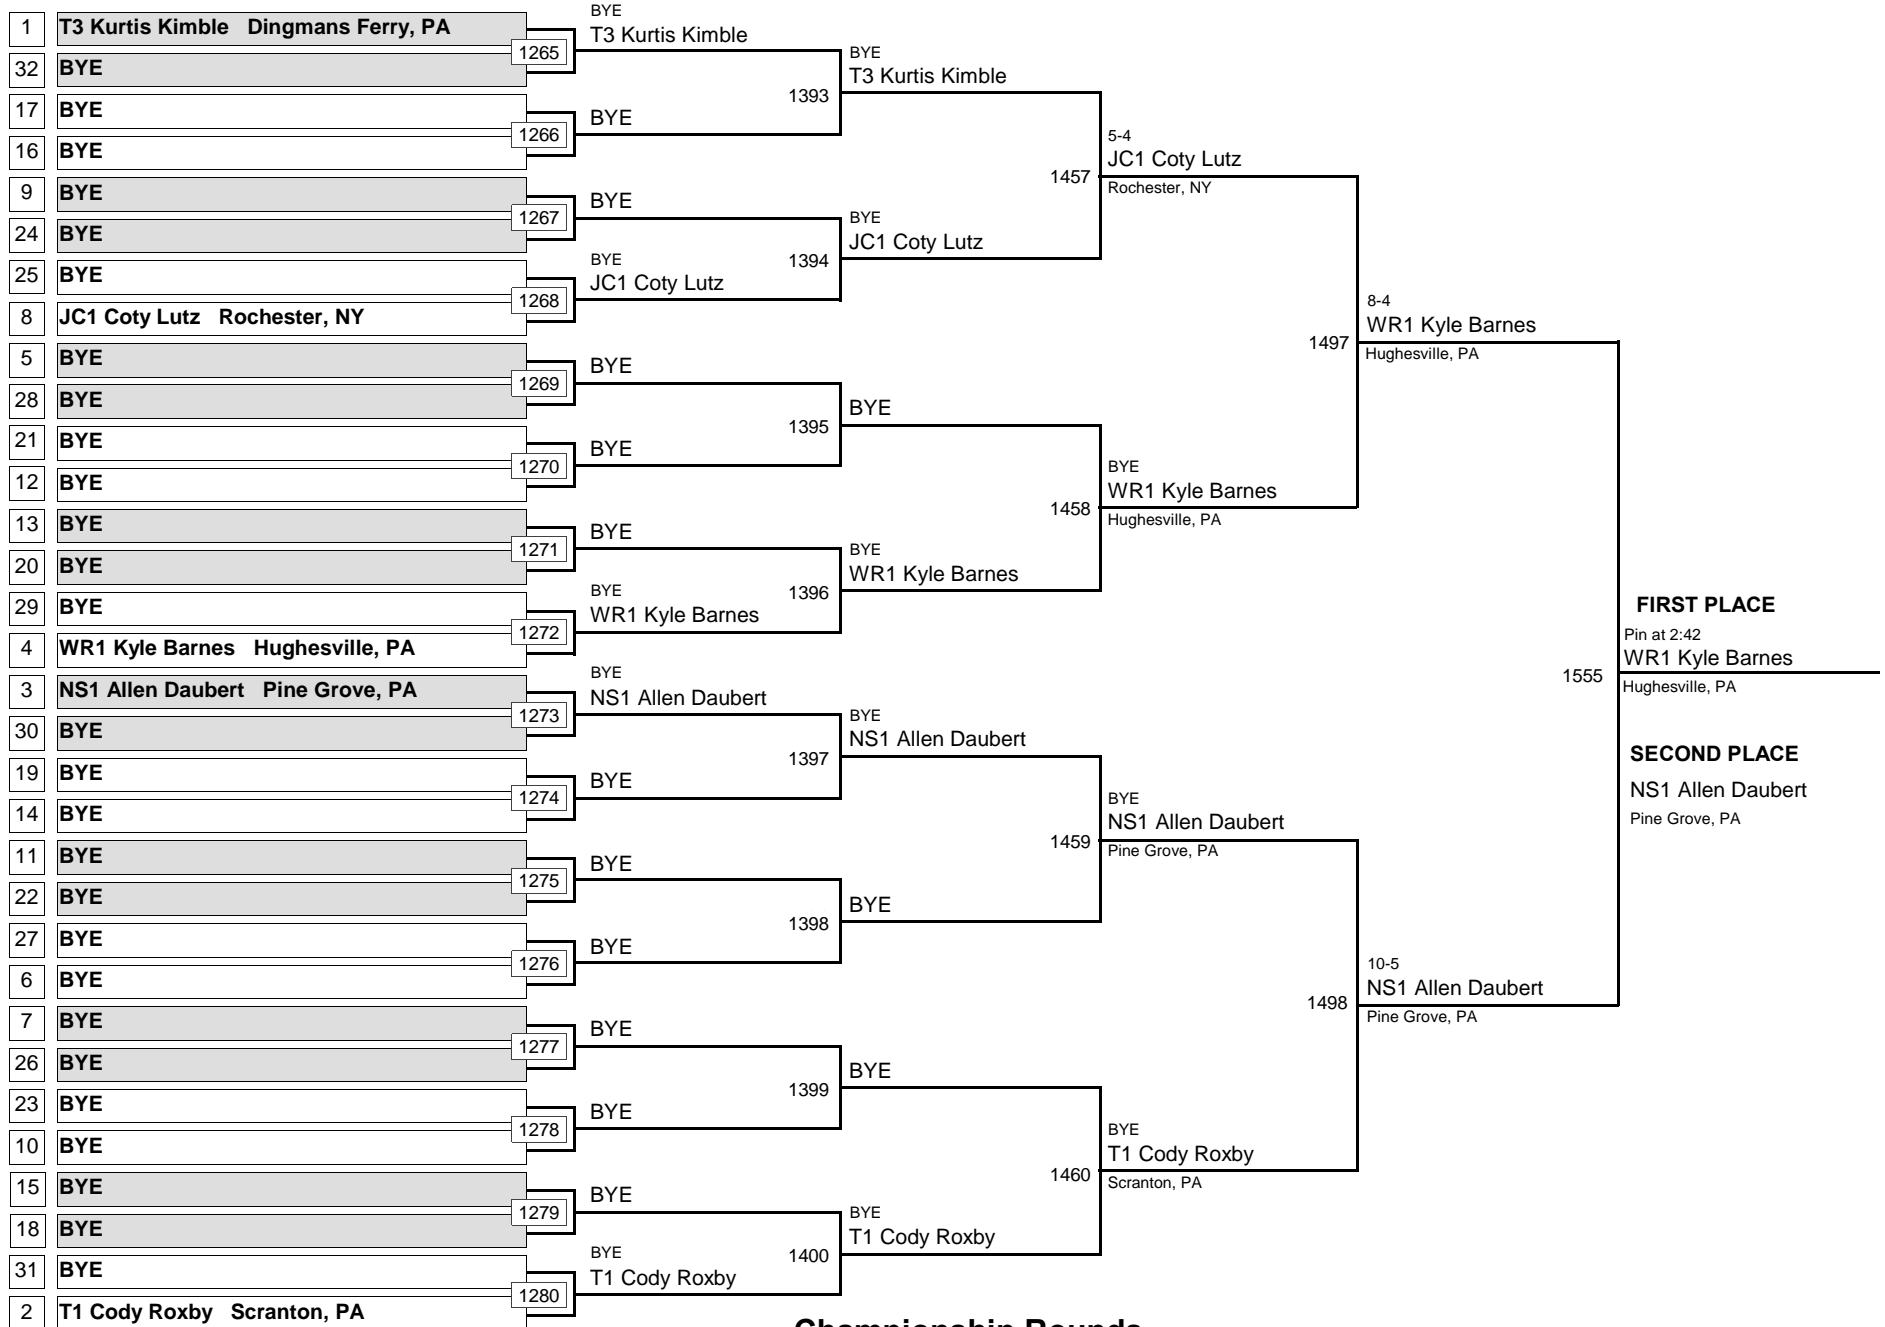

OPEN

158

MAWA Northern Regional Championships

DIVISION

WEIGHT

April 19, 2015

Championship Rounds