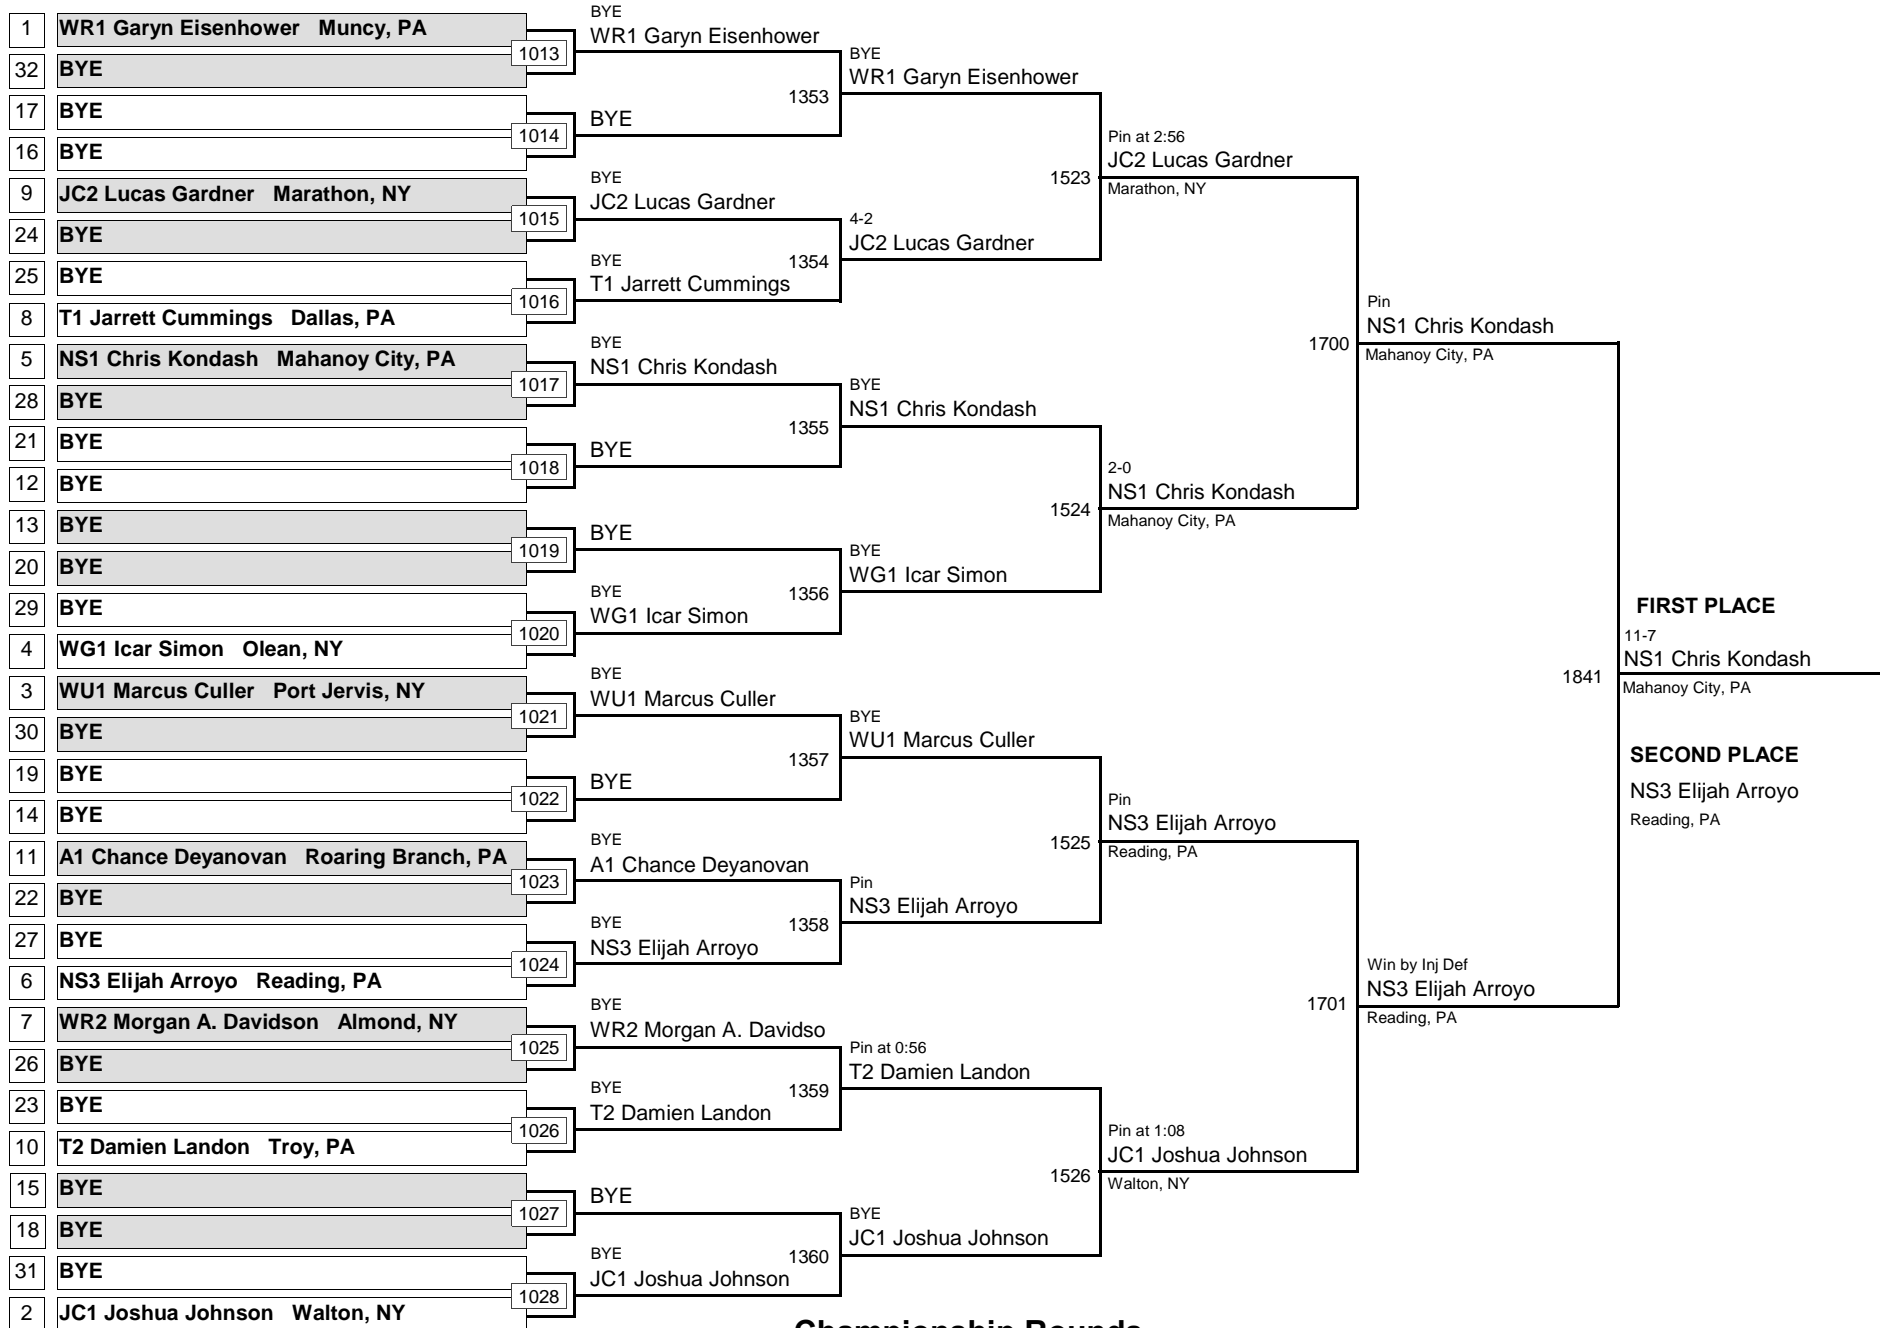

INTERMEDIATE

136

MAWA Northern Regional Championships

DIVISION

WEIGHT

April 18, 2015

Championship Rounds