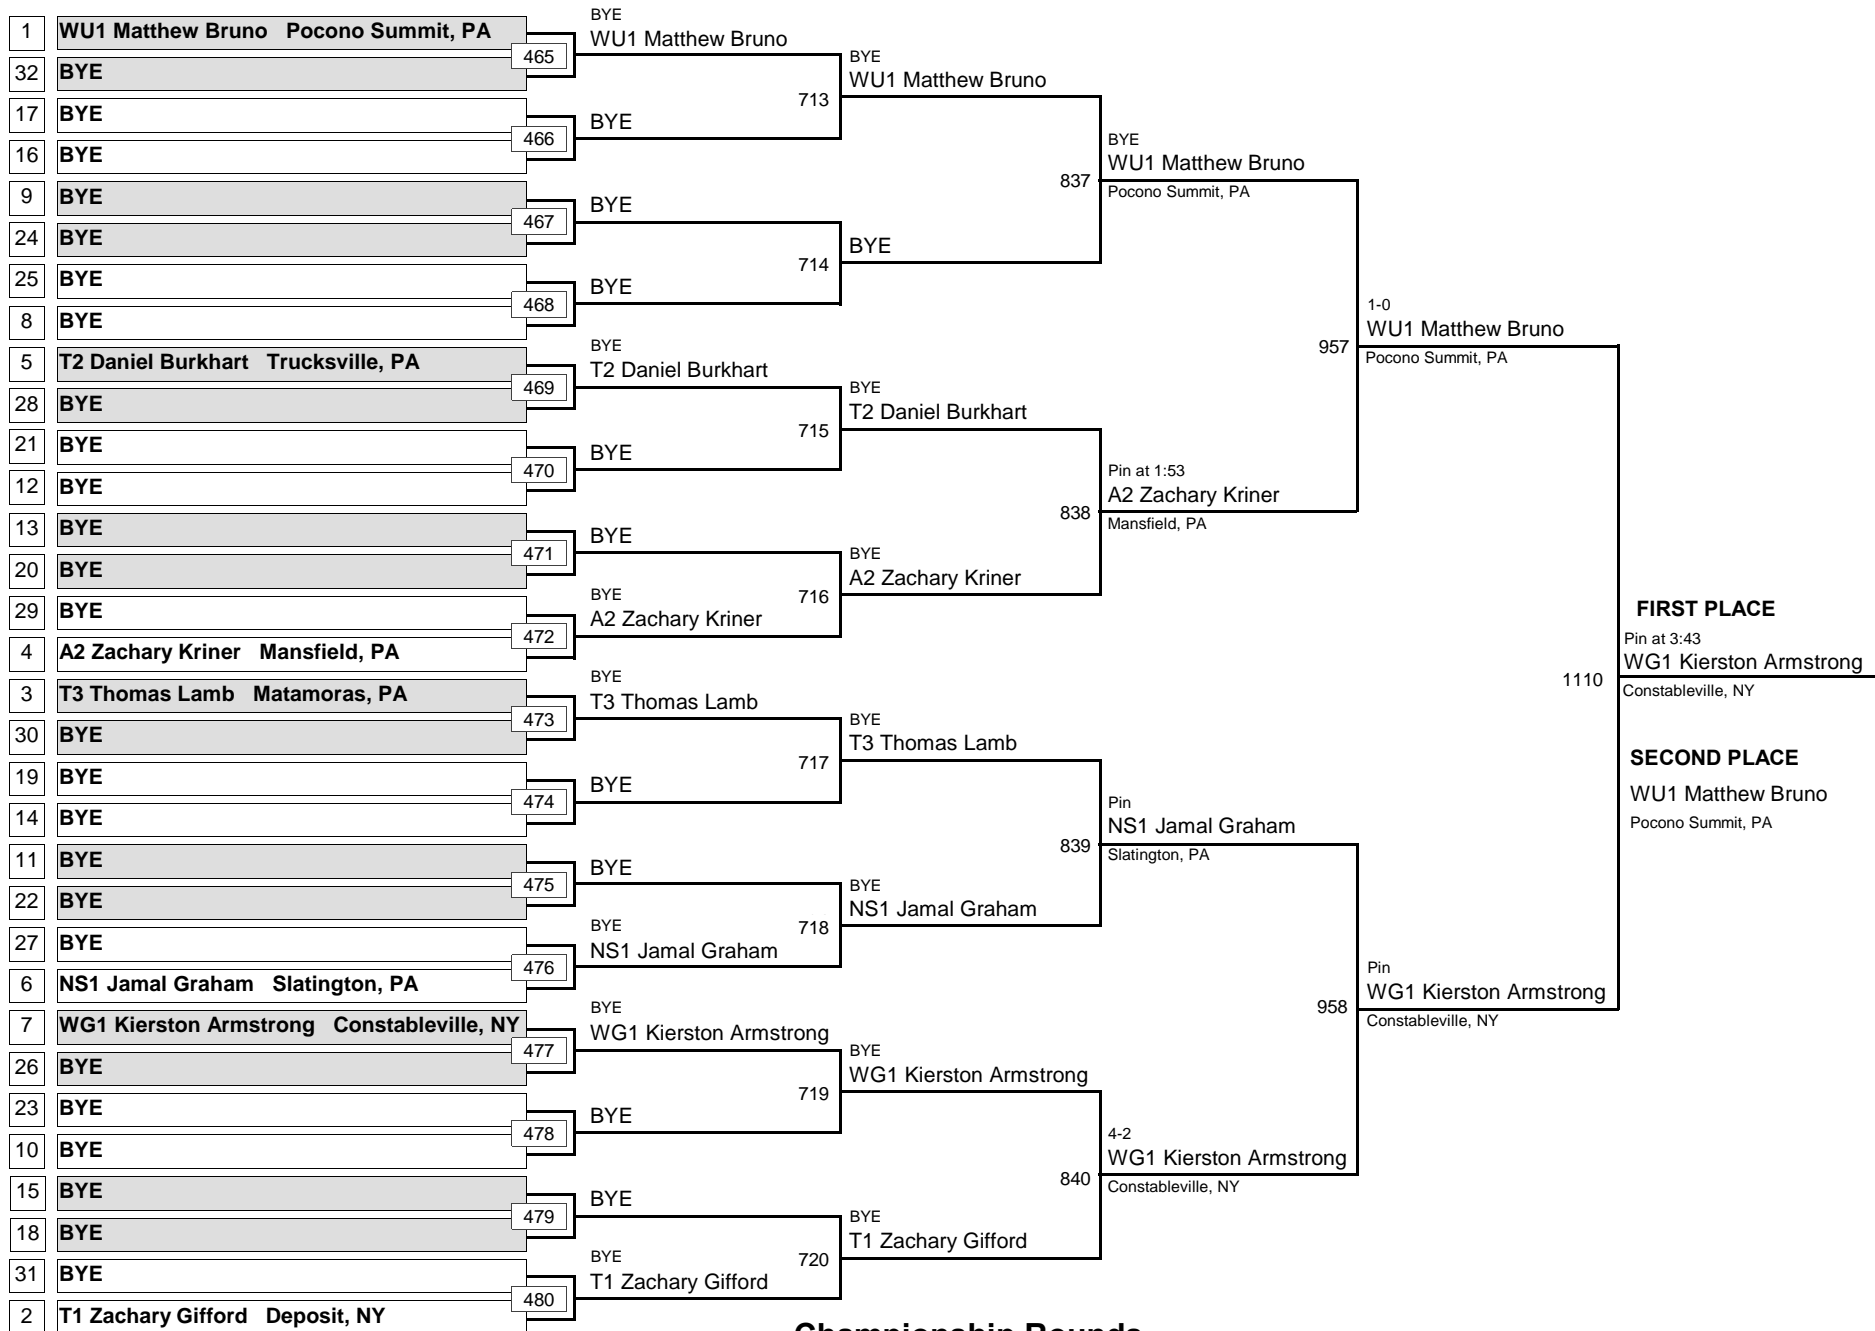

WEIGHT

April 19, 2015

Championship Rounds

ELITE
DIVISION

285
WEIGHT

MAWA Northern Regional Championships

April 19, 2015

Consolation Rounds