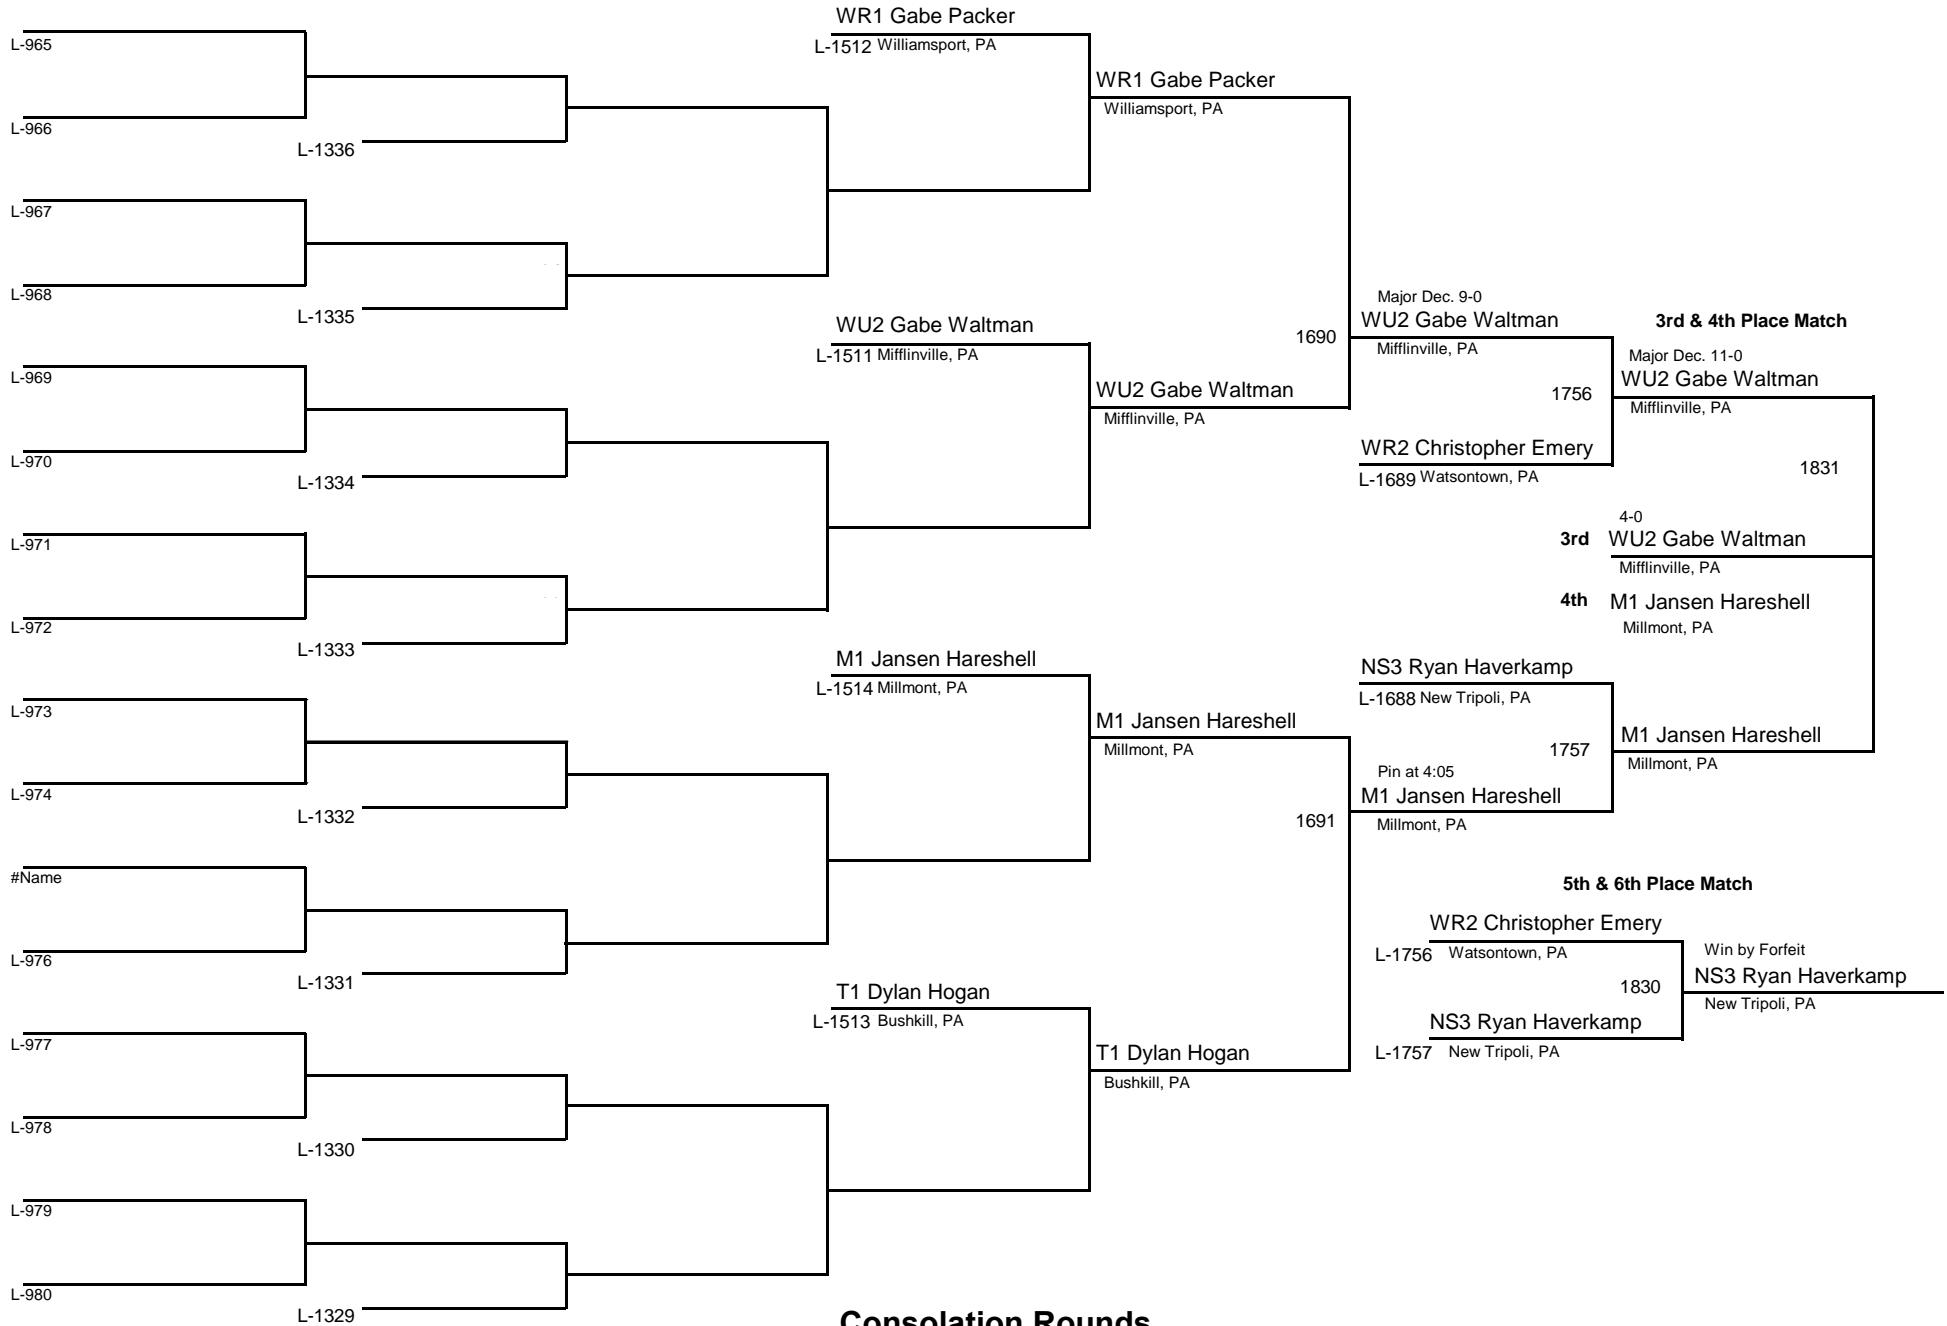

INTERMEDIATE

DIVISION

115

WEIGHT

MAWA Northern Regional Championships

April 18, 2015

Consolation Rounds