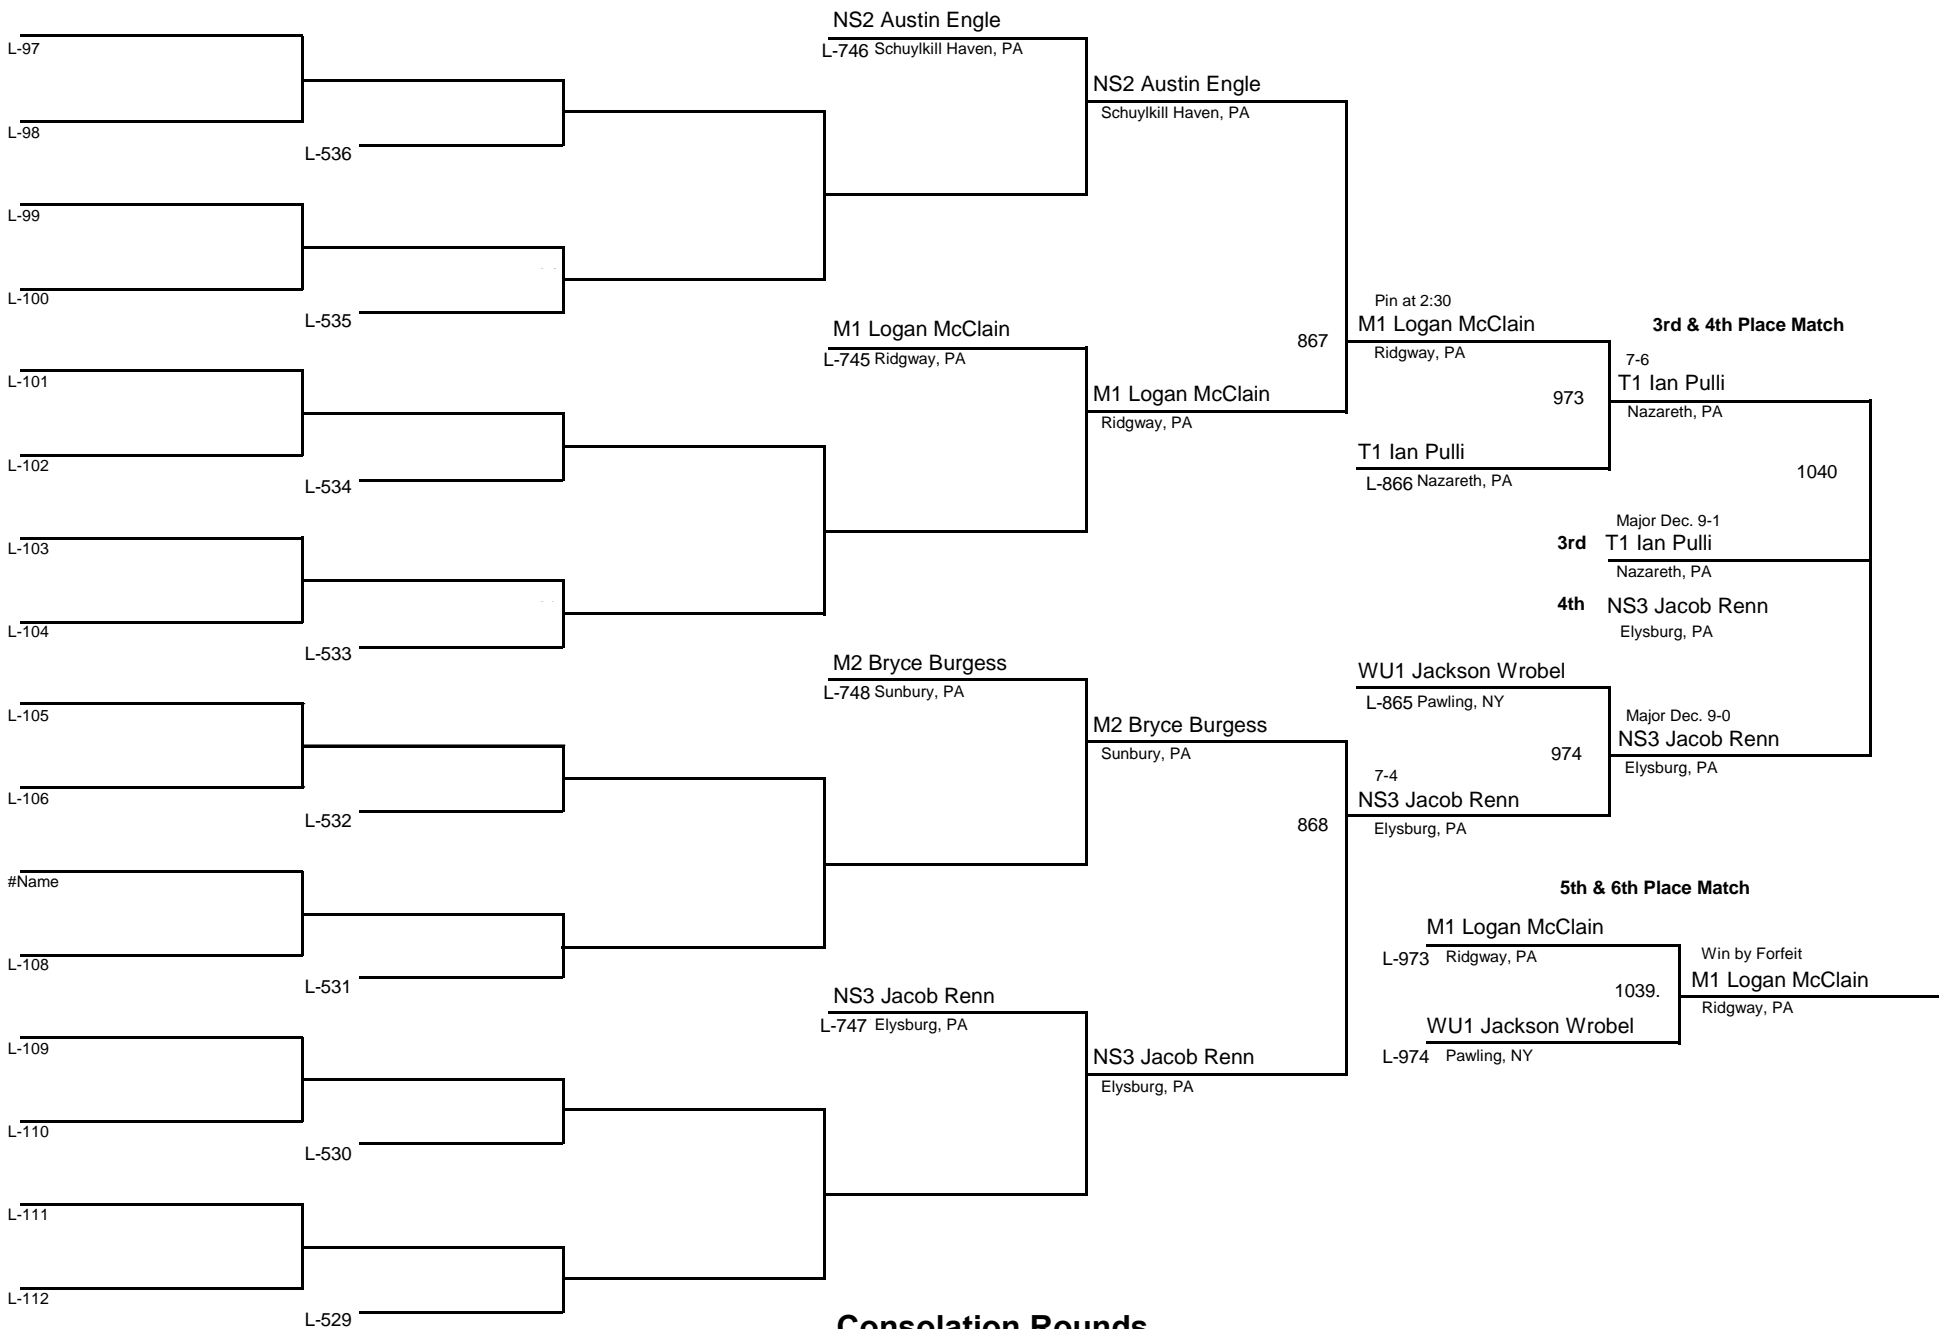

ADVANCED

DIVISION

125

WEIGHT

MAWA Northern Regional Championships

April 19, 2015

Consolation Rounds