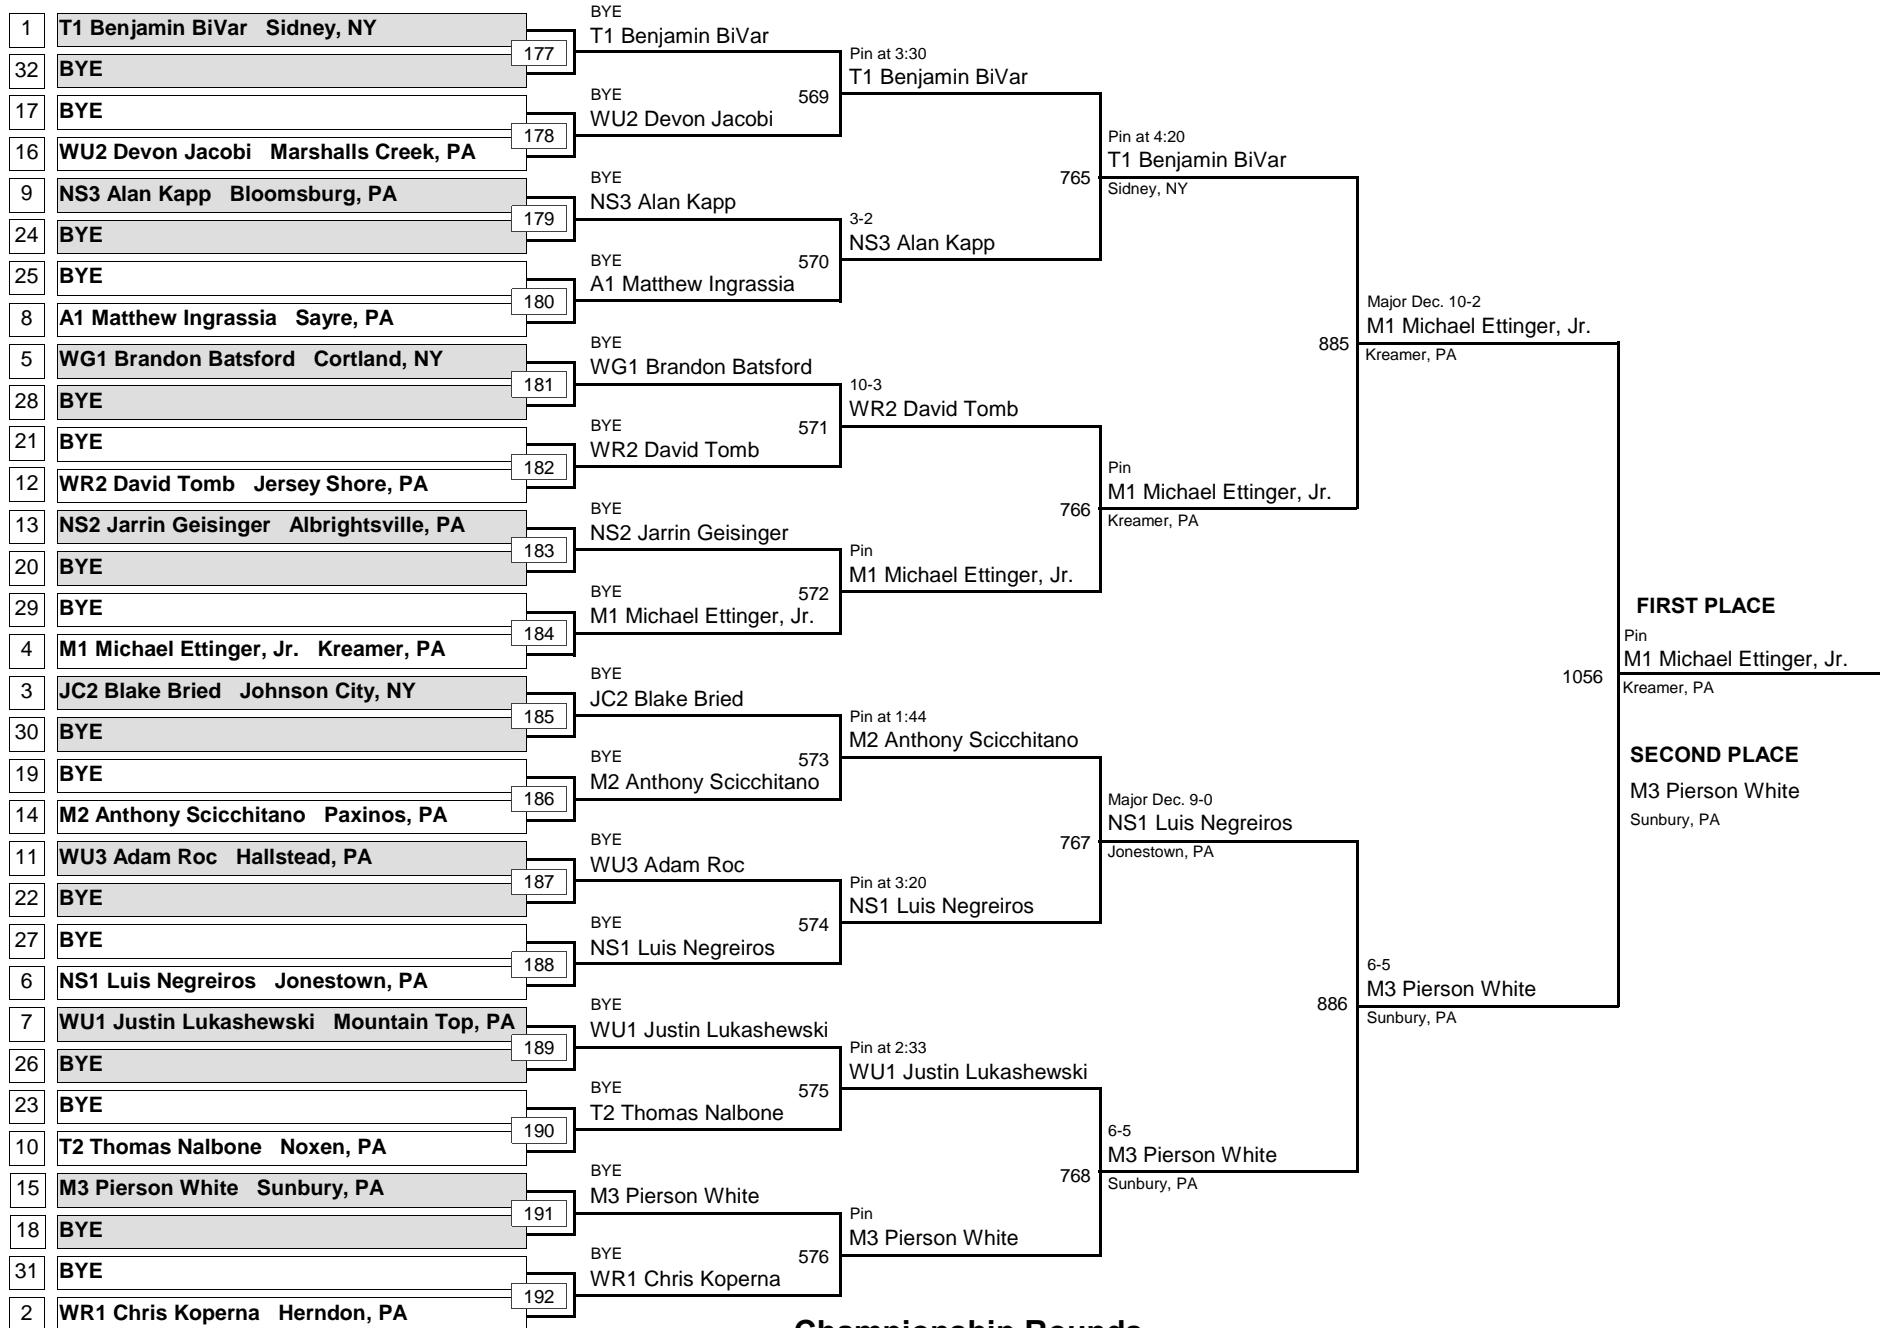

ADVANCED

152

MAWA Northern Regional Championships

DIVISION

WEIGHT

April 19, 2015