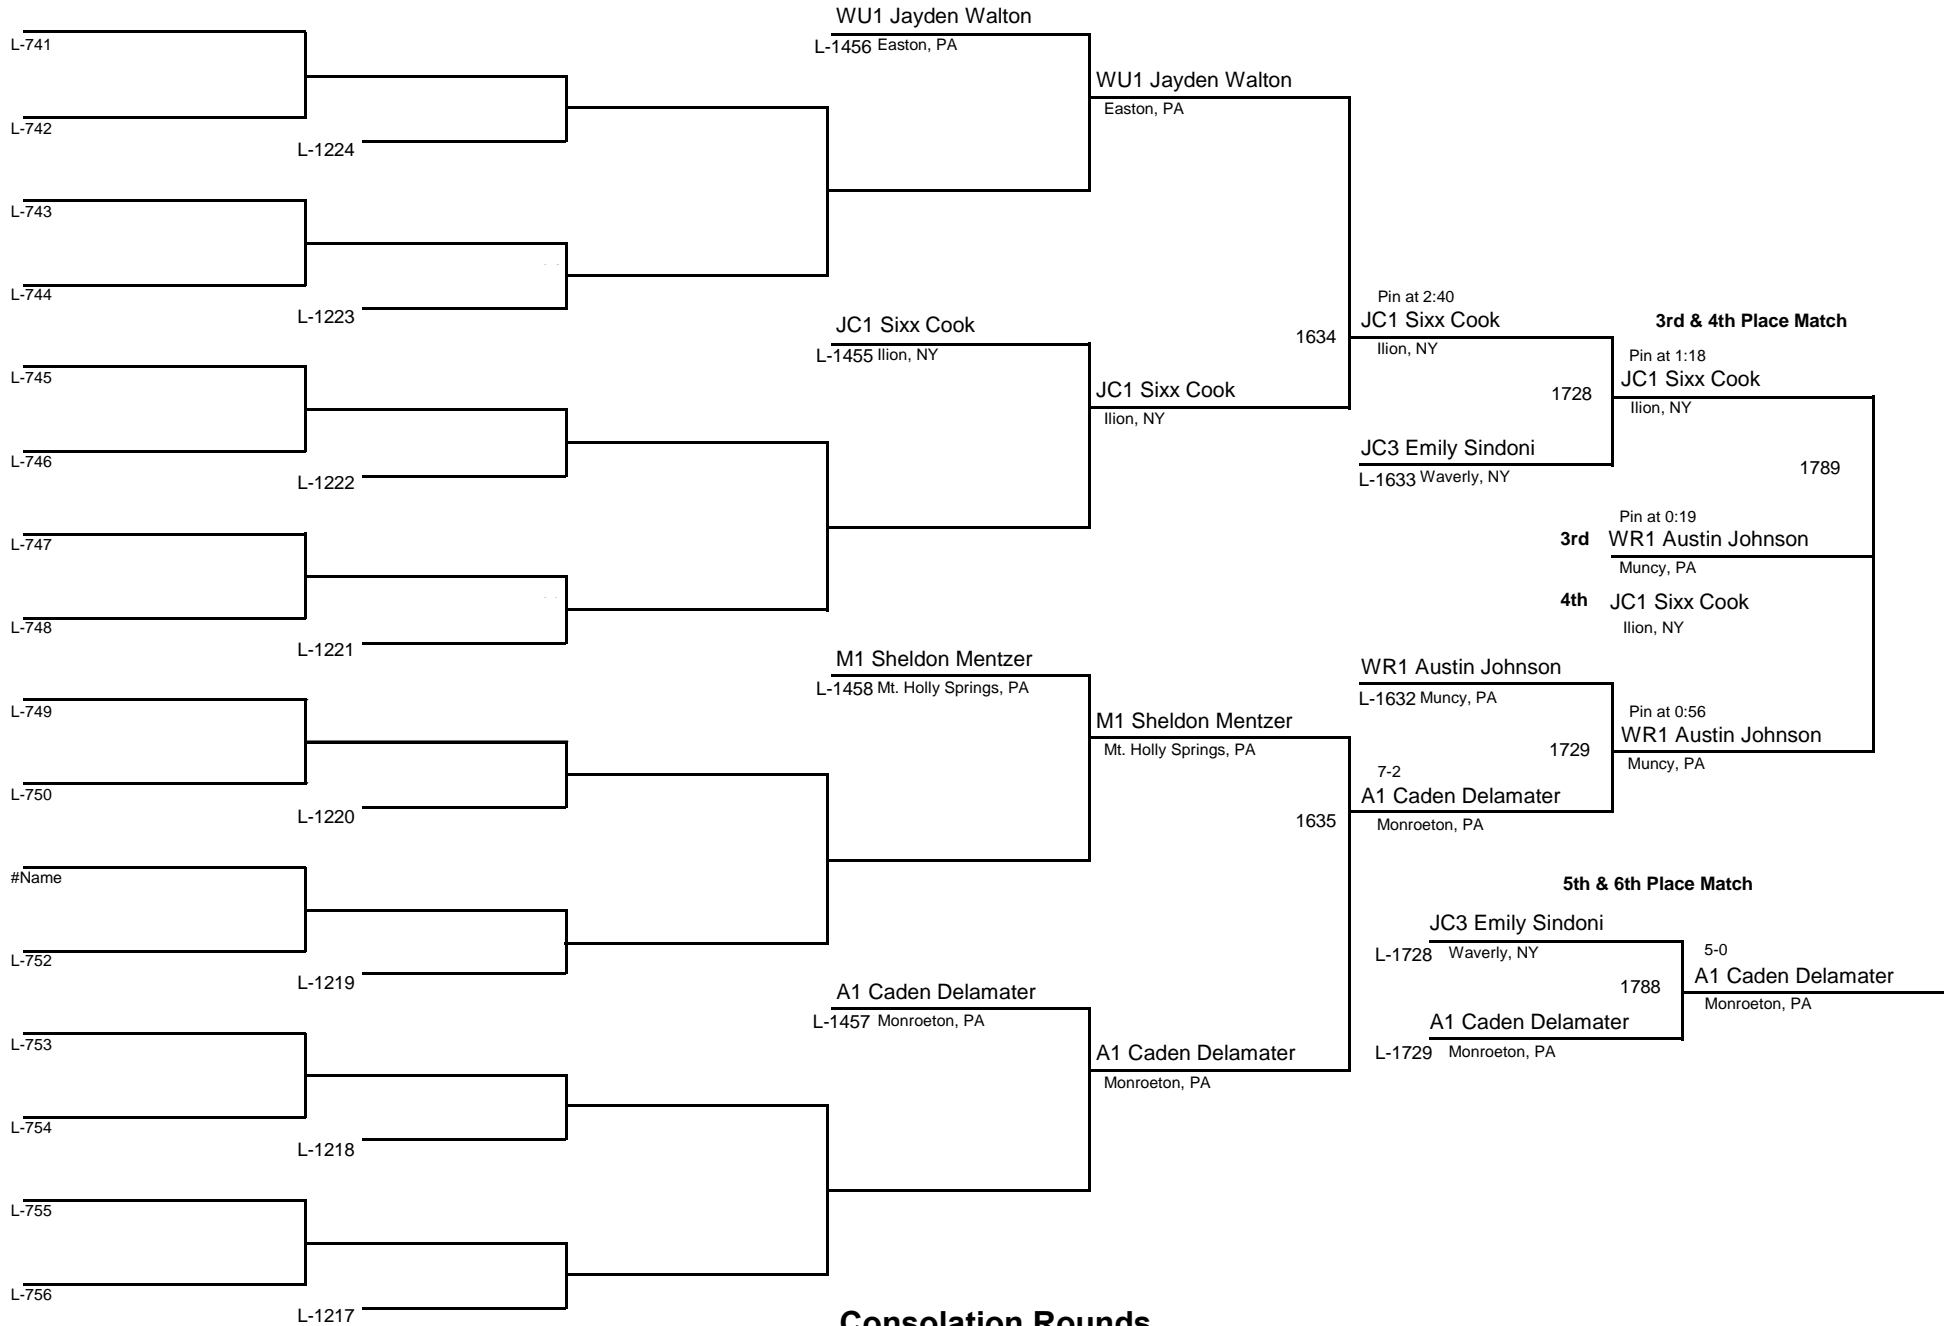

WEIGHT

April 18, 2015

MIDGET

DIVISION

75

WEIGHT

MAWA Northern Regional Championships

April 18, 2015