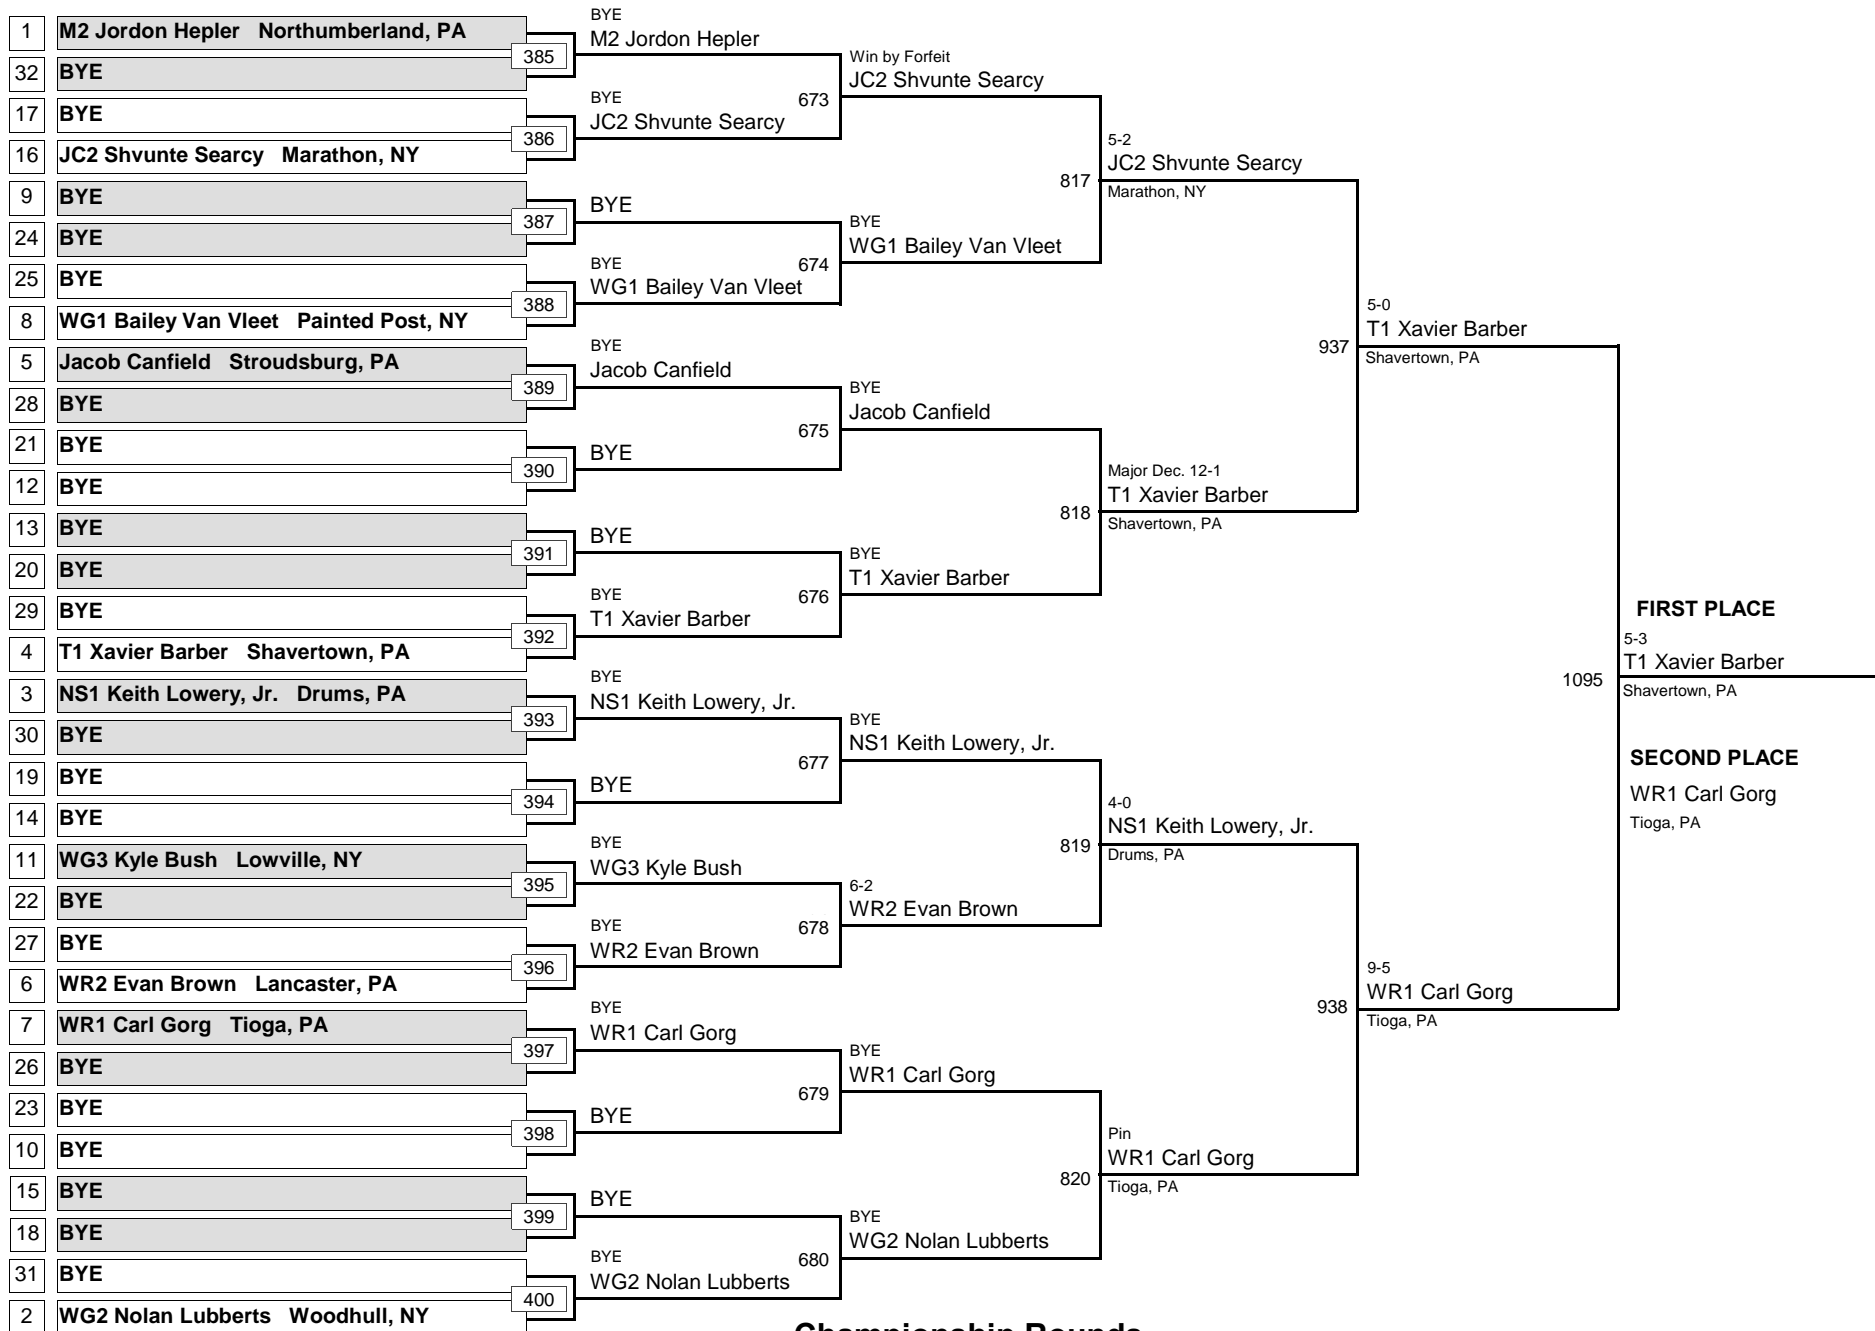

ELITE

152

MAWA Northern Regional Championships

DIVISION

WEIGHT

April 19, 2015