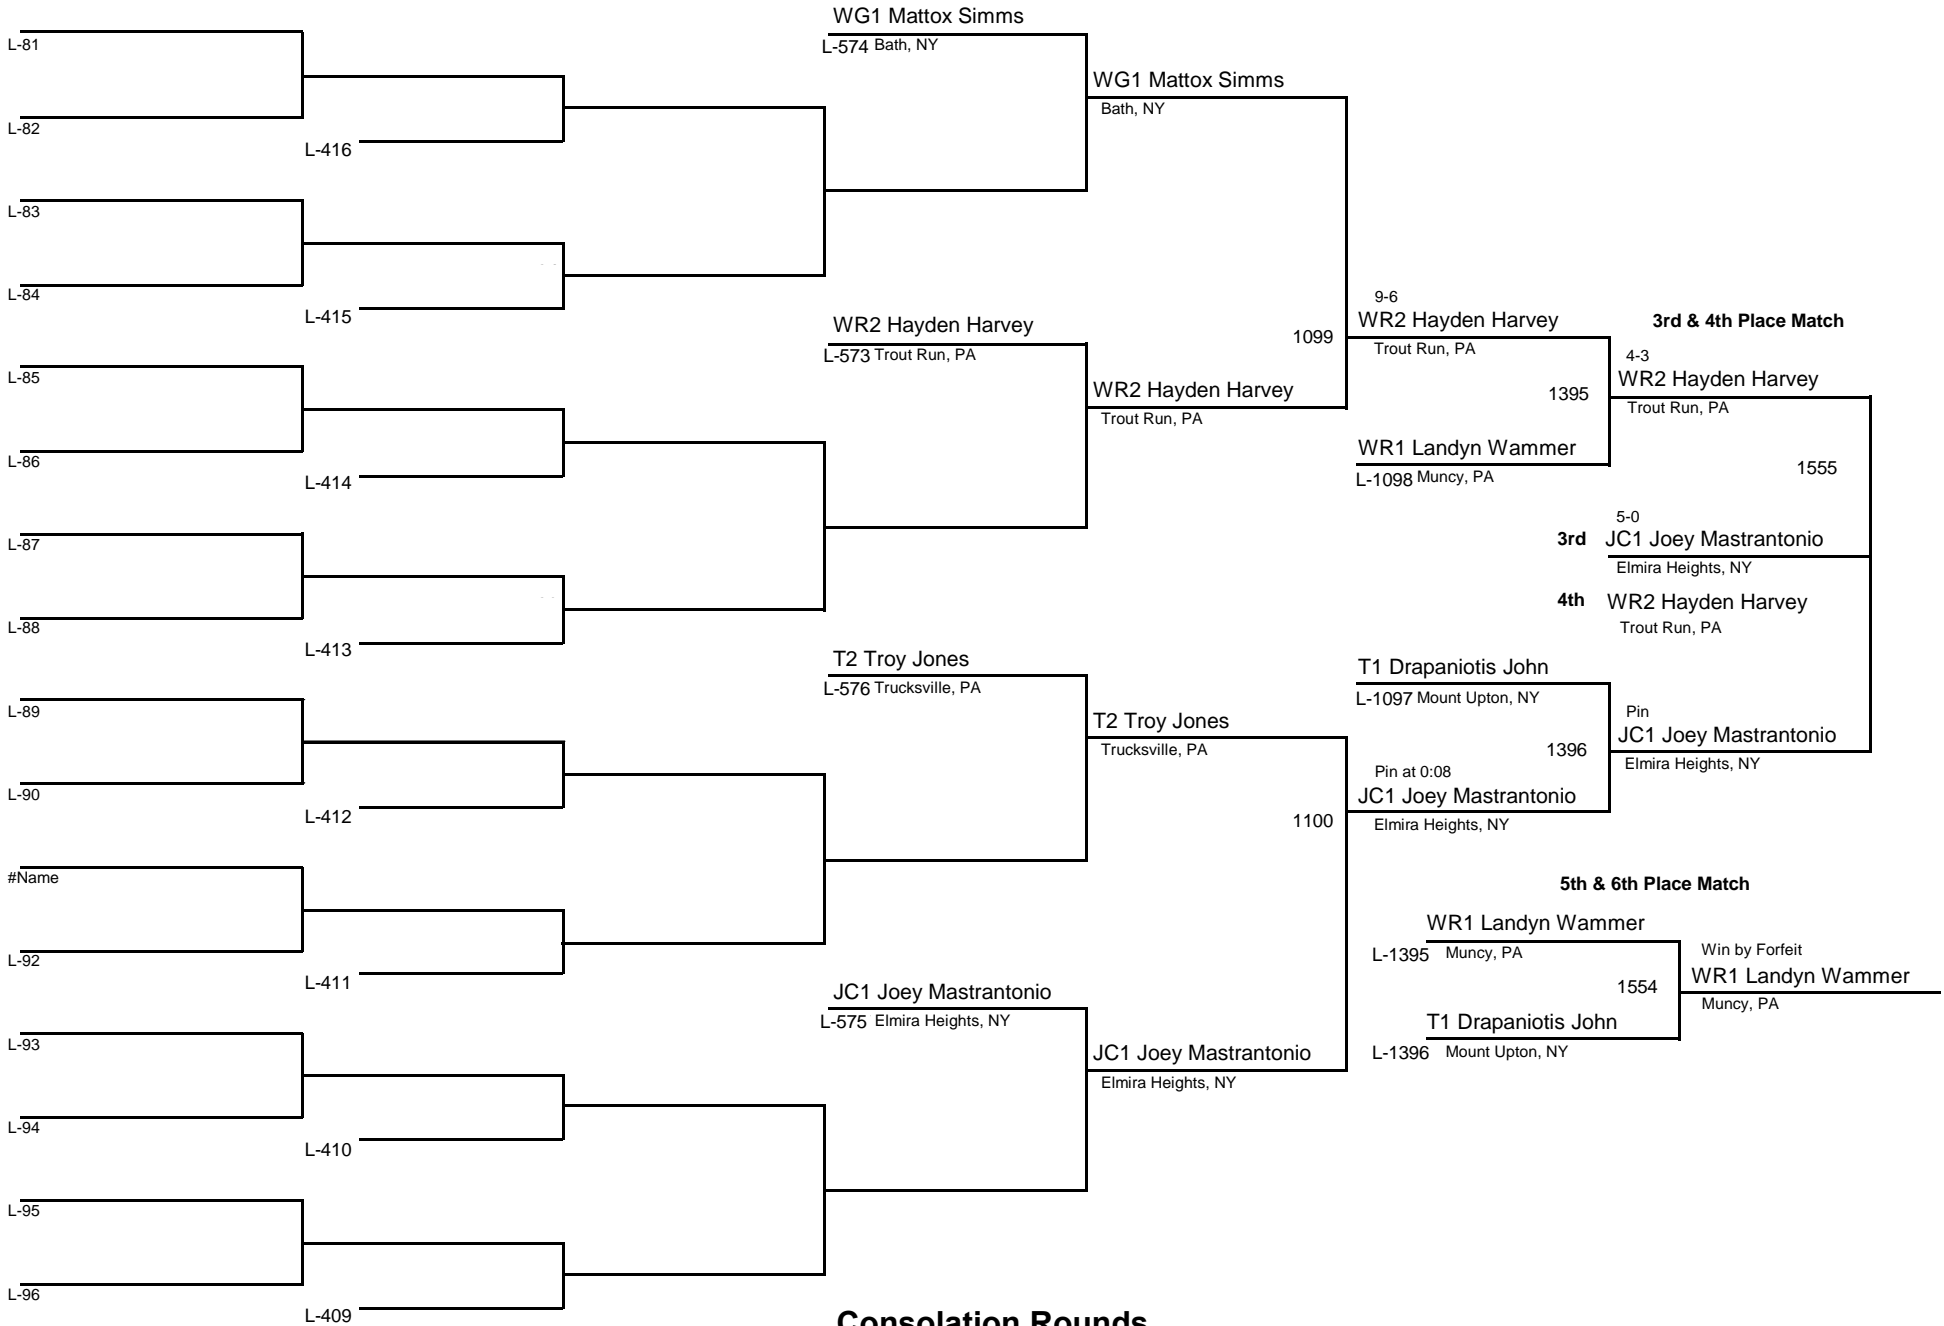

BANTAM

DIVISION

60

WEIGHT

MAWA Northern Regional Championships

April 18, 2015

Consolation Rounds