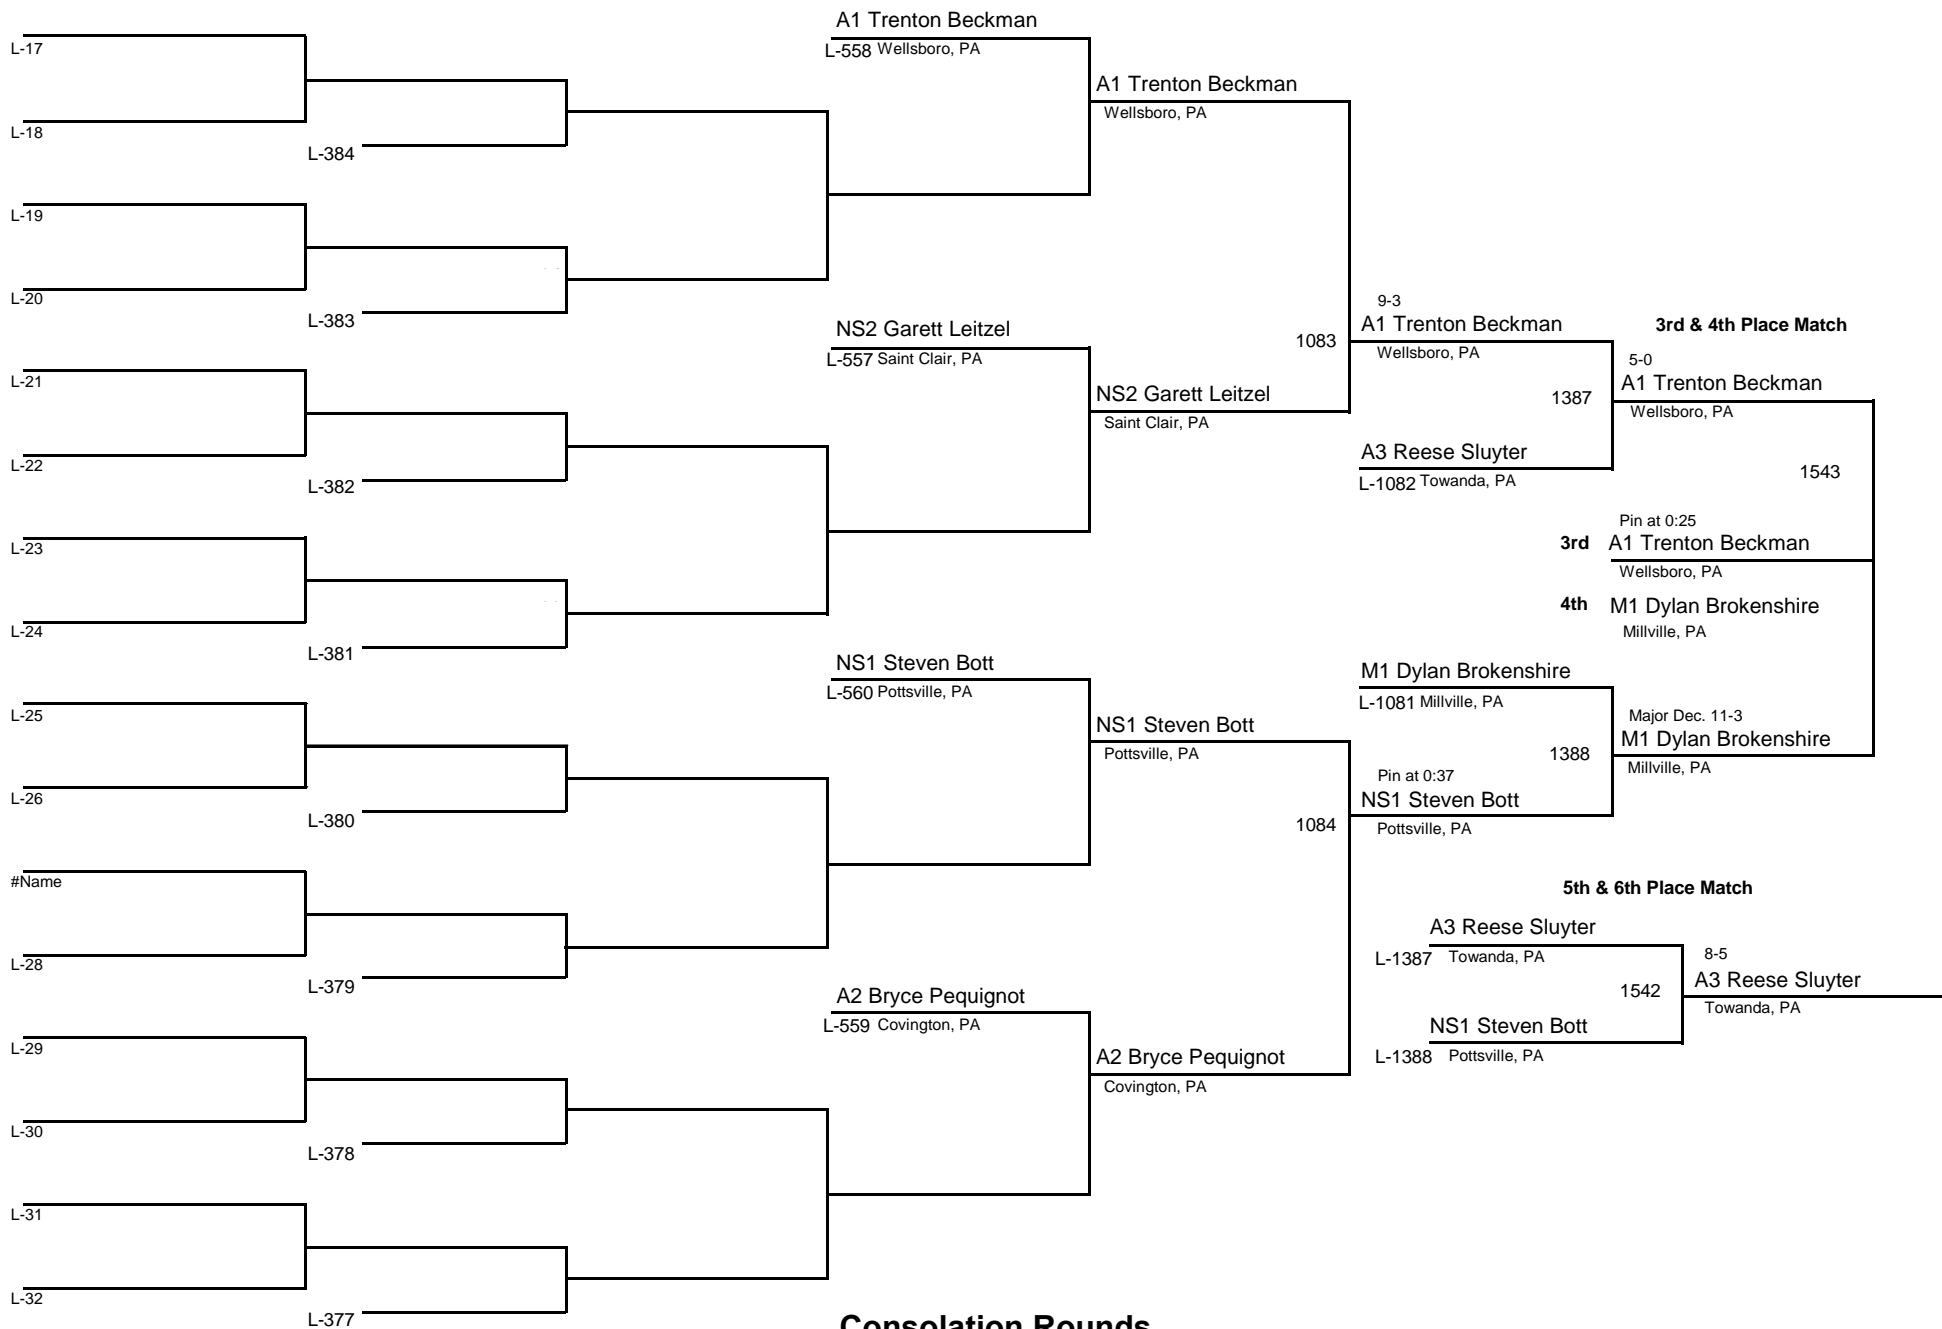

Championship Rounds

BANTAM

DIVISION

44

WEIGHT

MAWA Northern Regional Championships

April 18, 2015

BANTAM