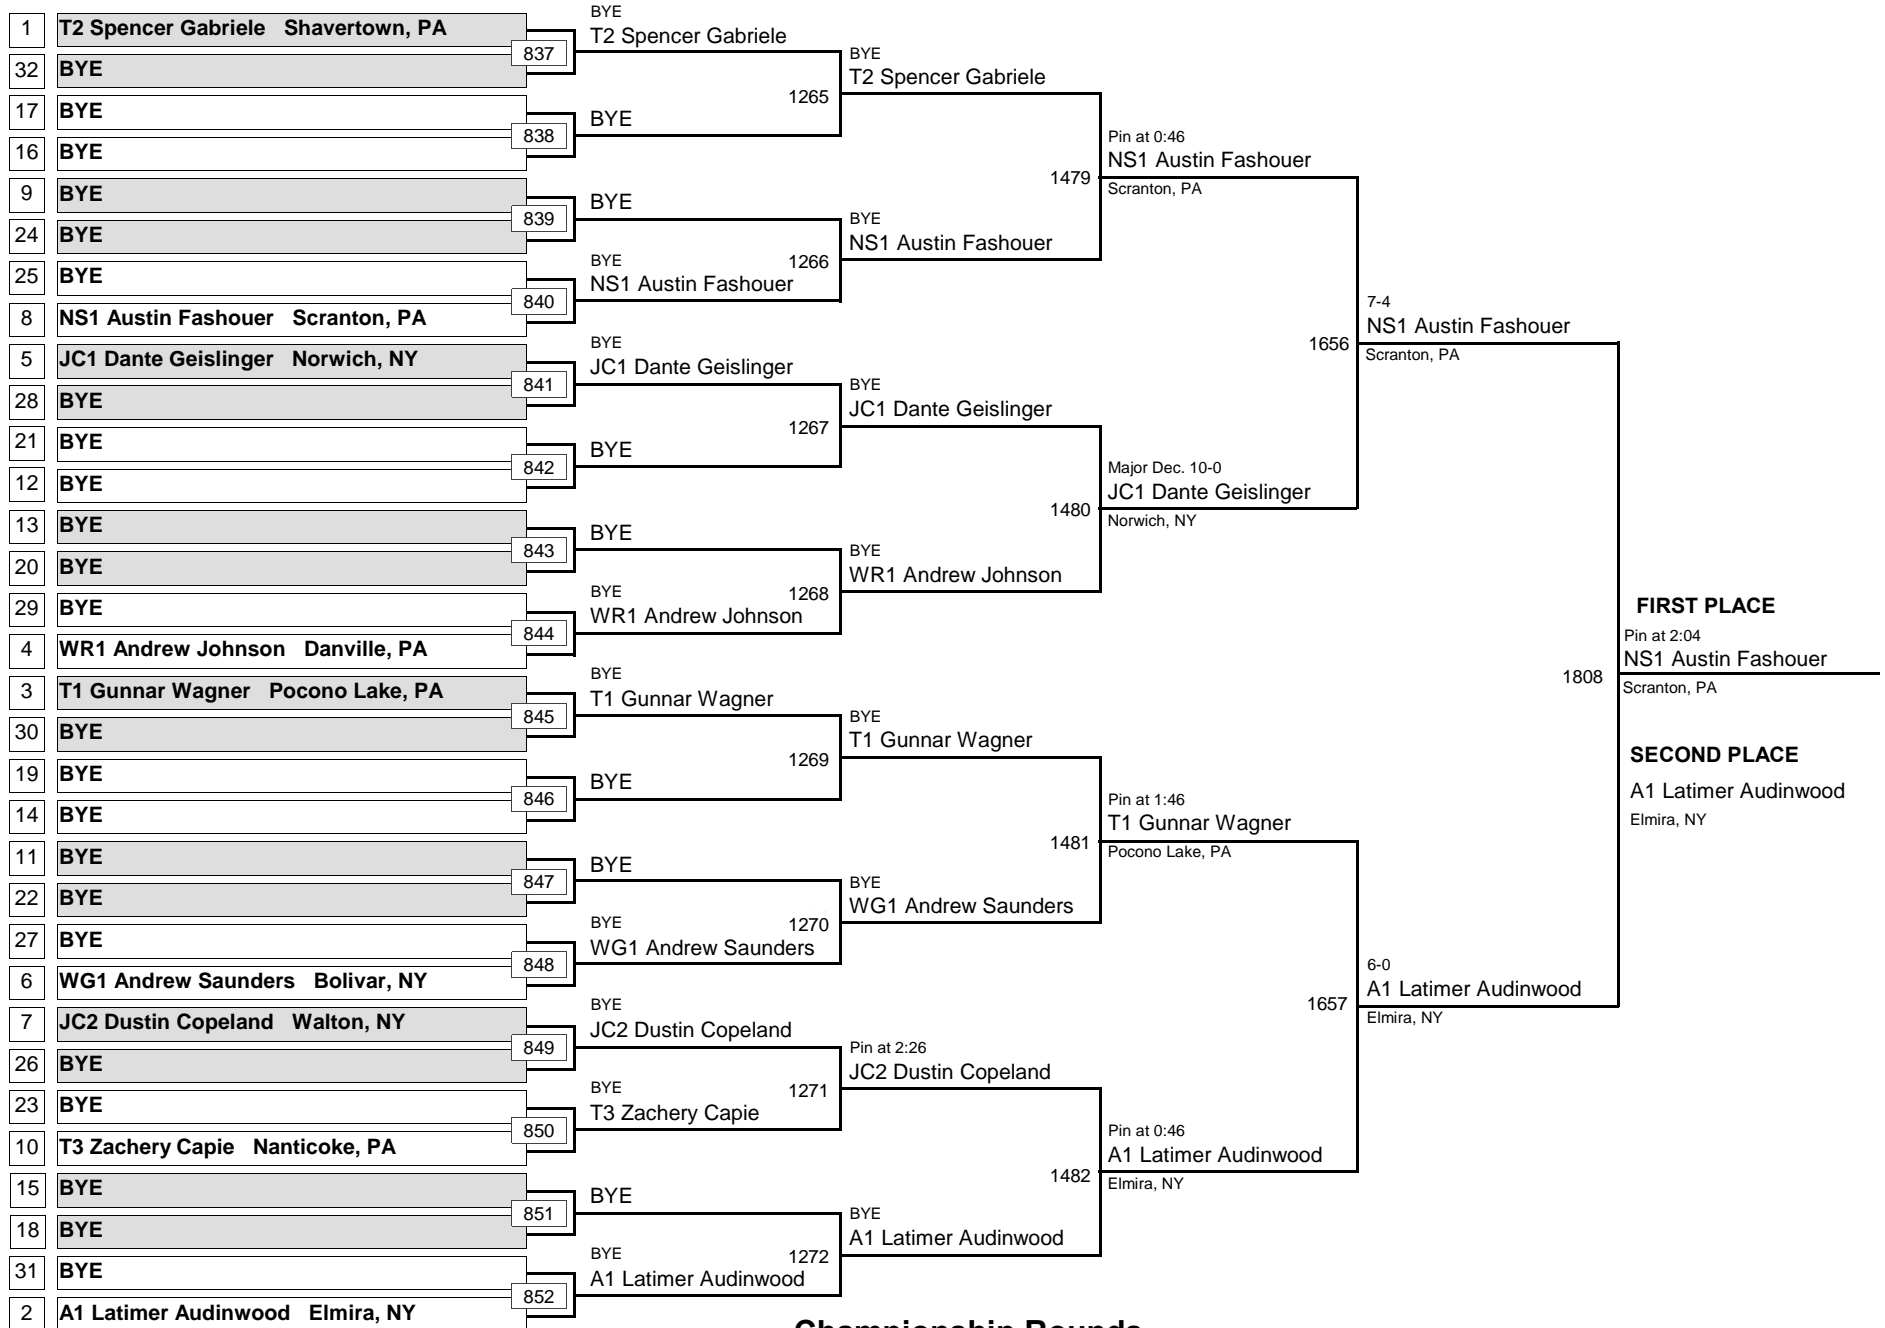

INTERMEDIATE

75

MAWA Northern Regional Championships

DIVISION

WEIGHT

April 18, 2015