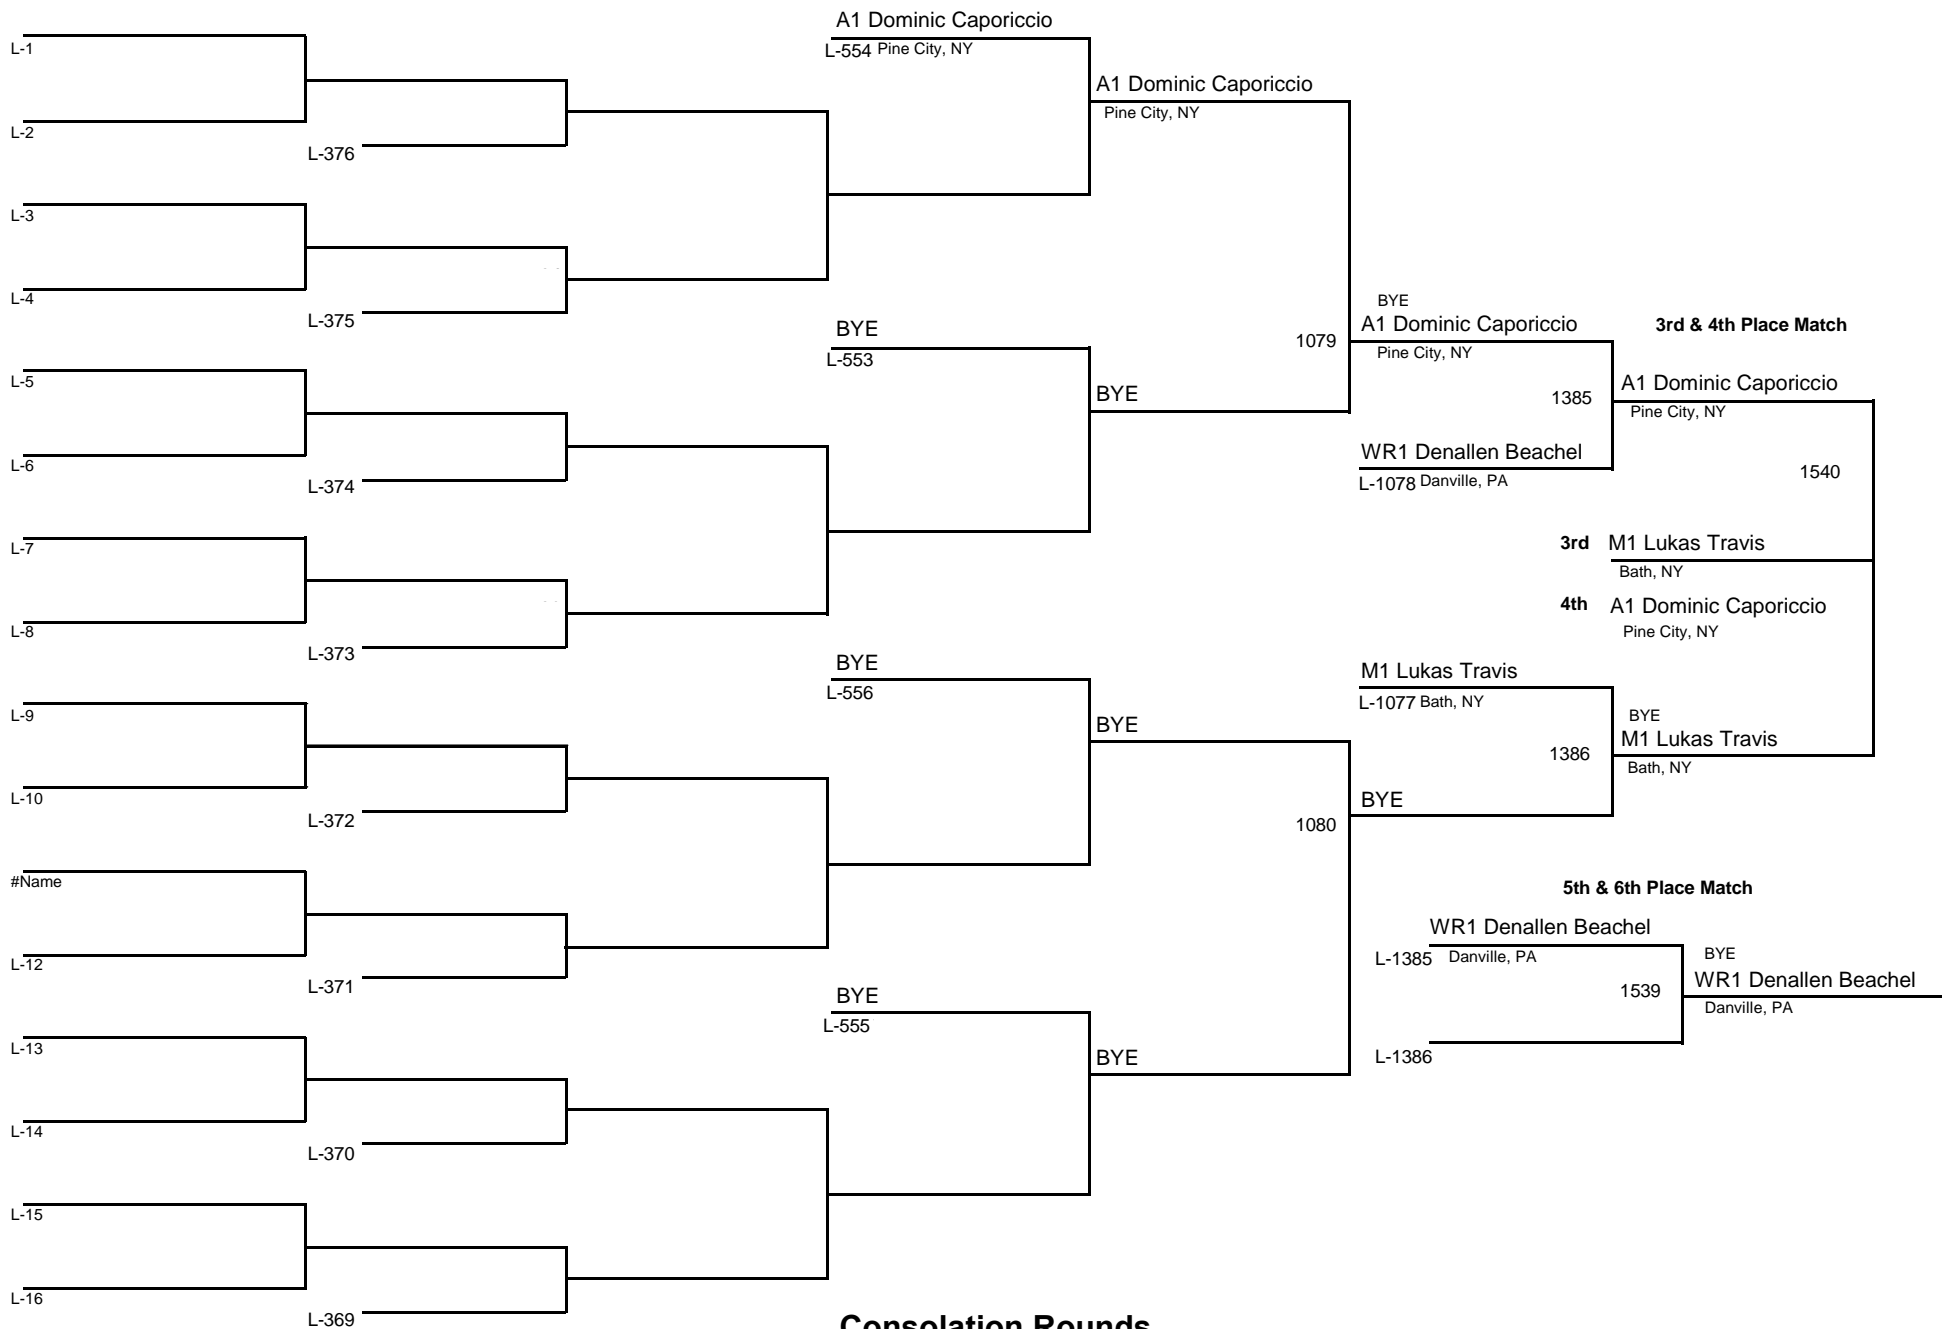

BANTAM

DIVISION

40

WEIGHT

MAWA Northern Regional Championships

April 18, 2015

Consolation Rounds