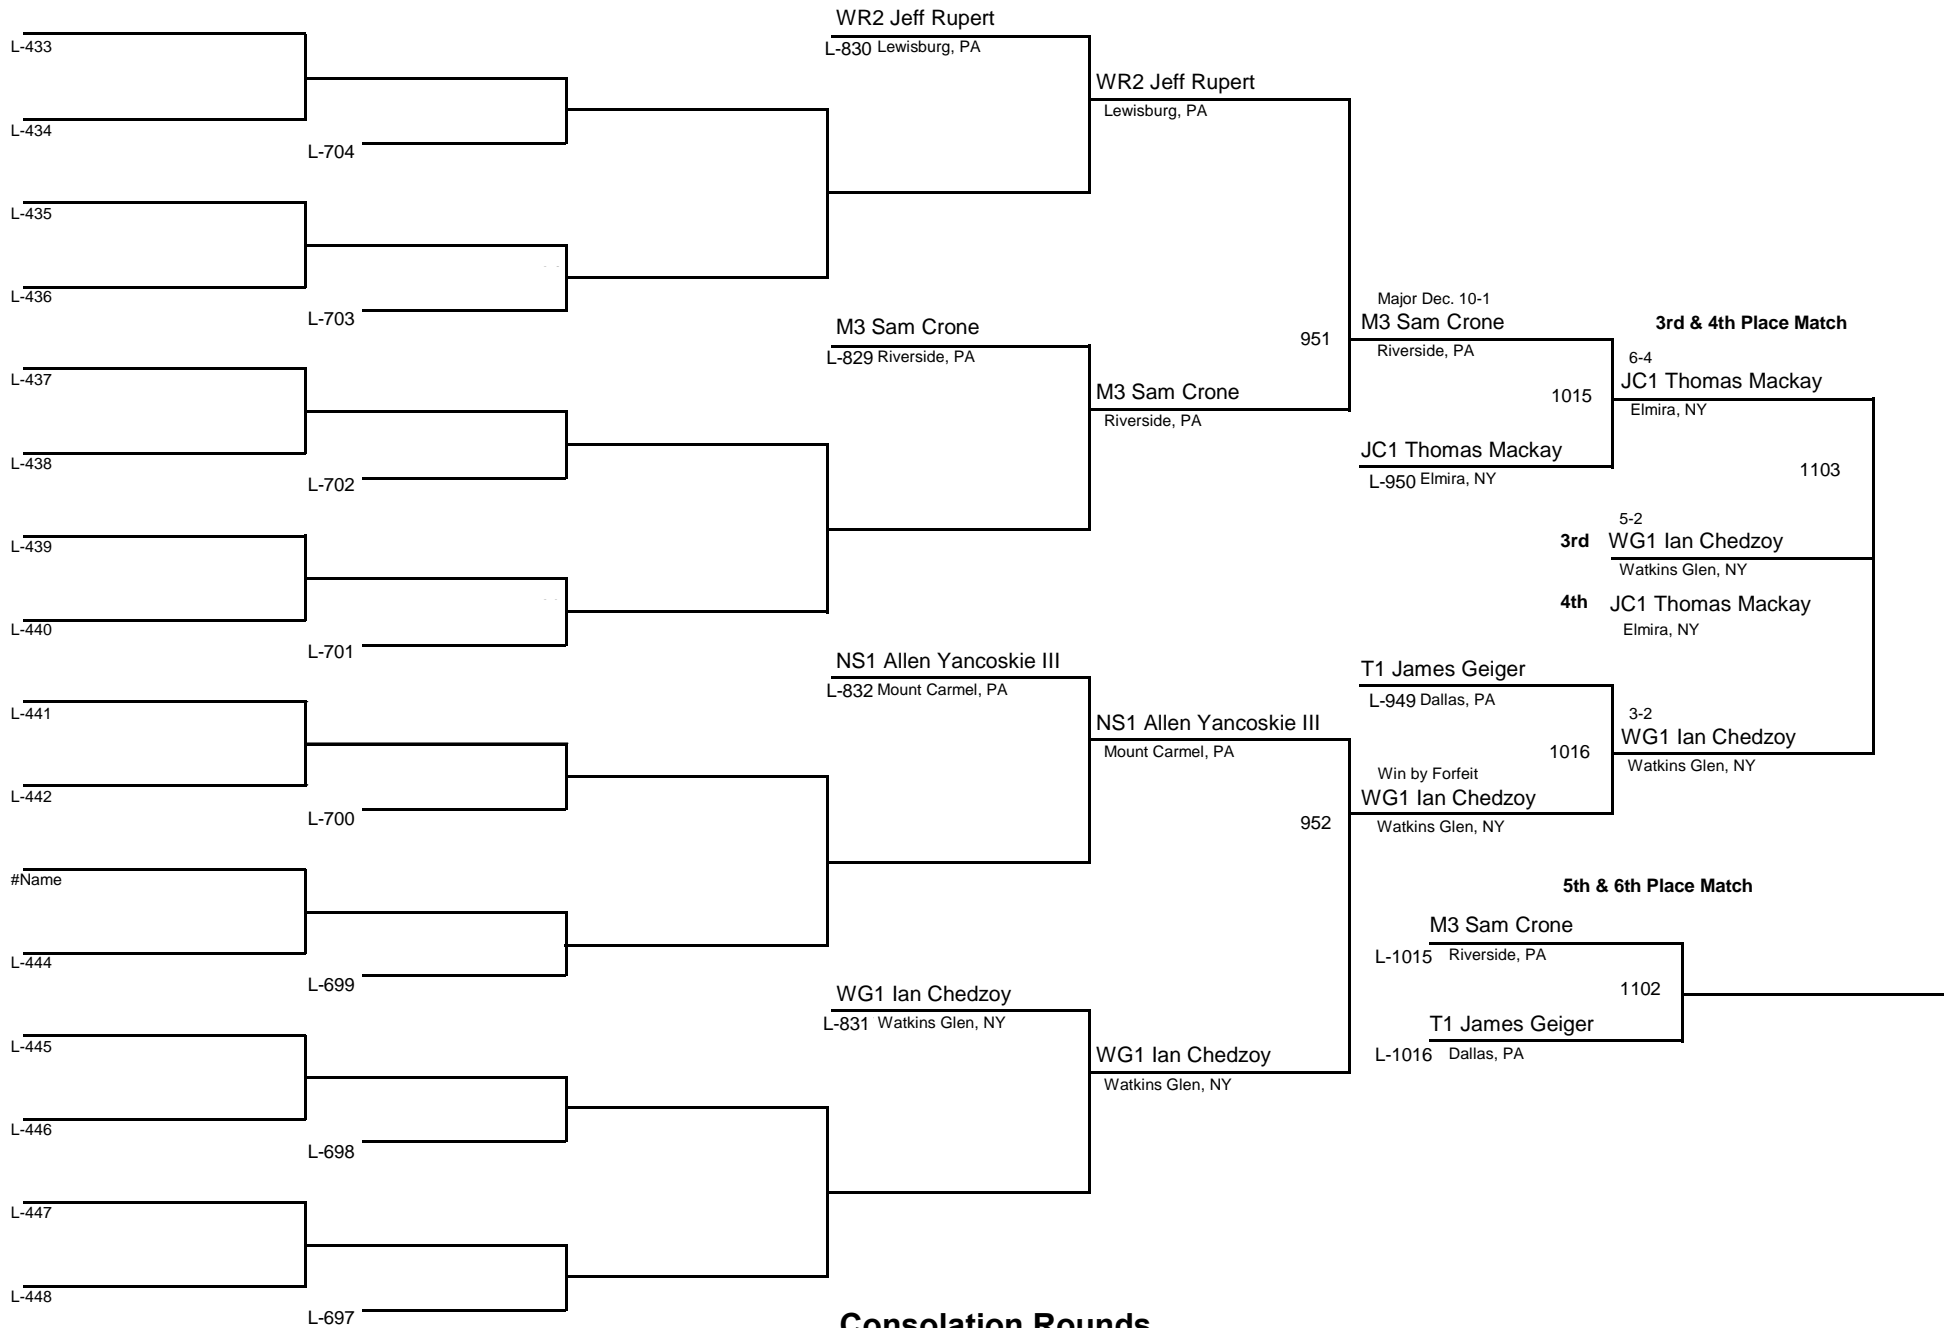

MAWA Northern Regional Championships

DIVISION

WEIGHT

April 19, 2015

ELITE
DIVISION

189
WEIGHT

MAWA Northern Regional Championships

April 19, 2015