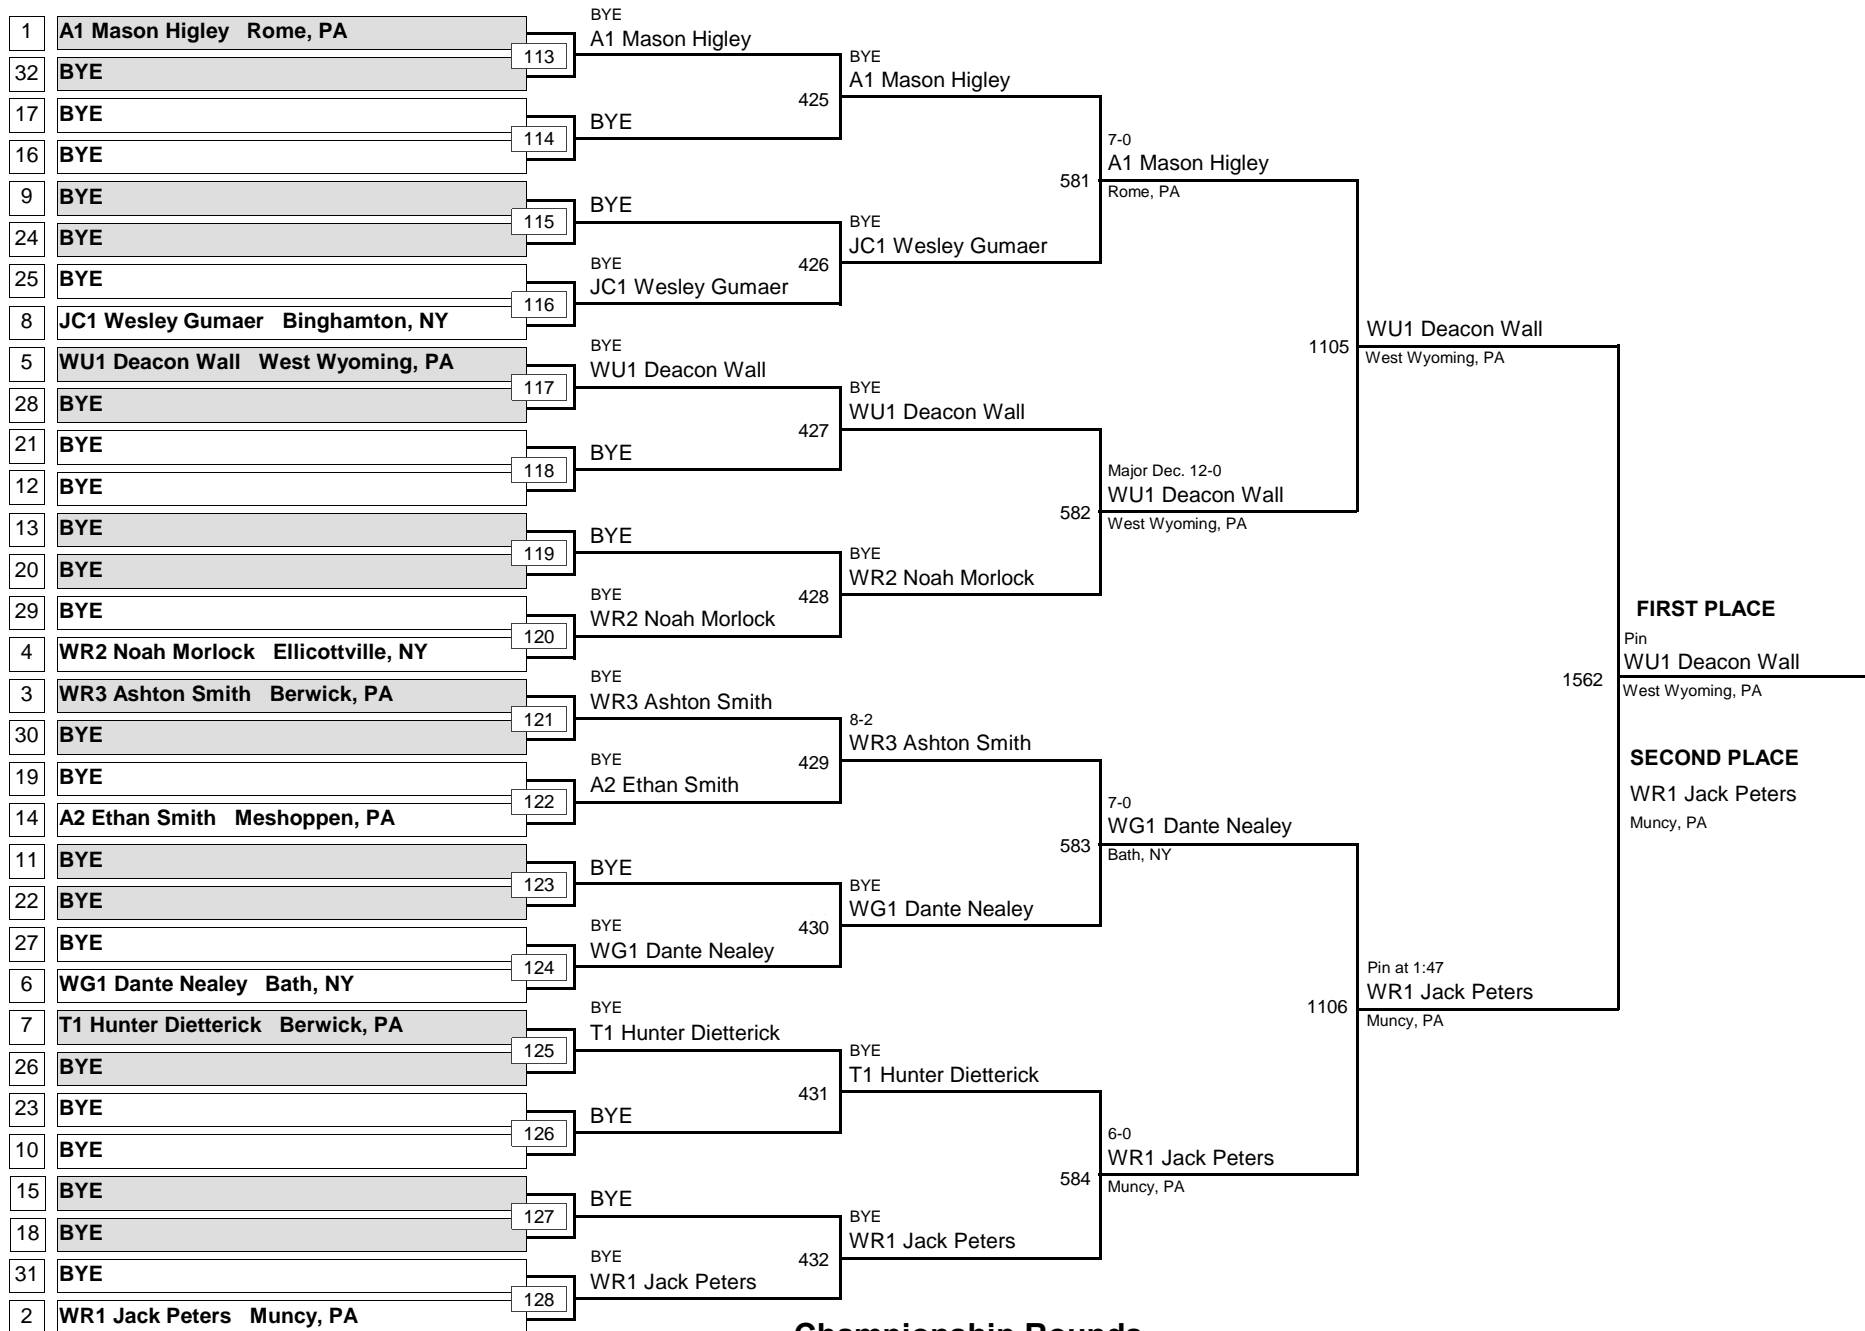

April 18, 2015

Consolation Rounds

BANTAM

73

MAWA Northern Regional Championships

DIVISION

WEIGHT

April 18, 2015