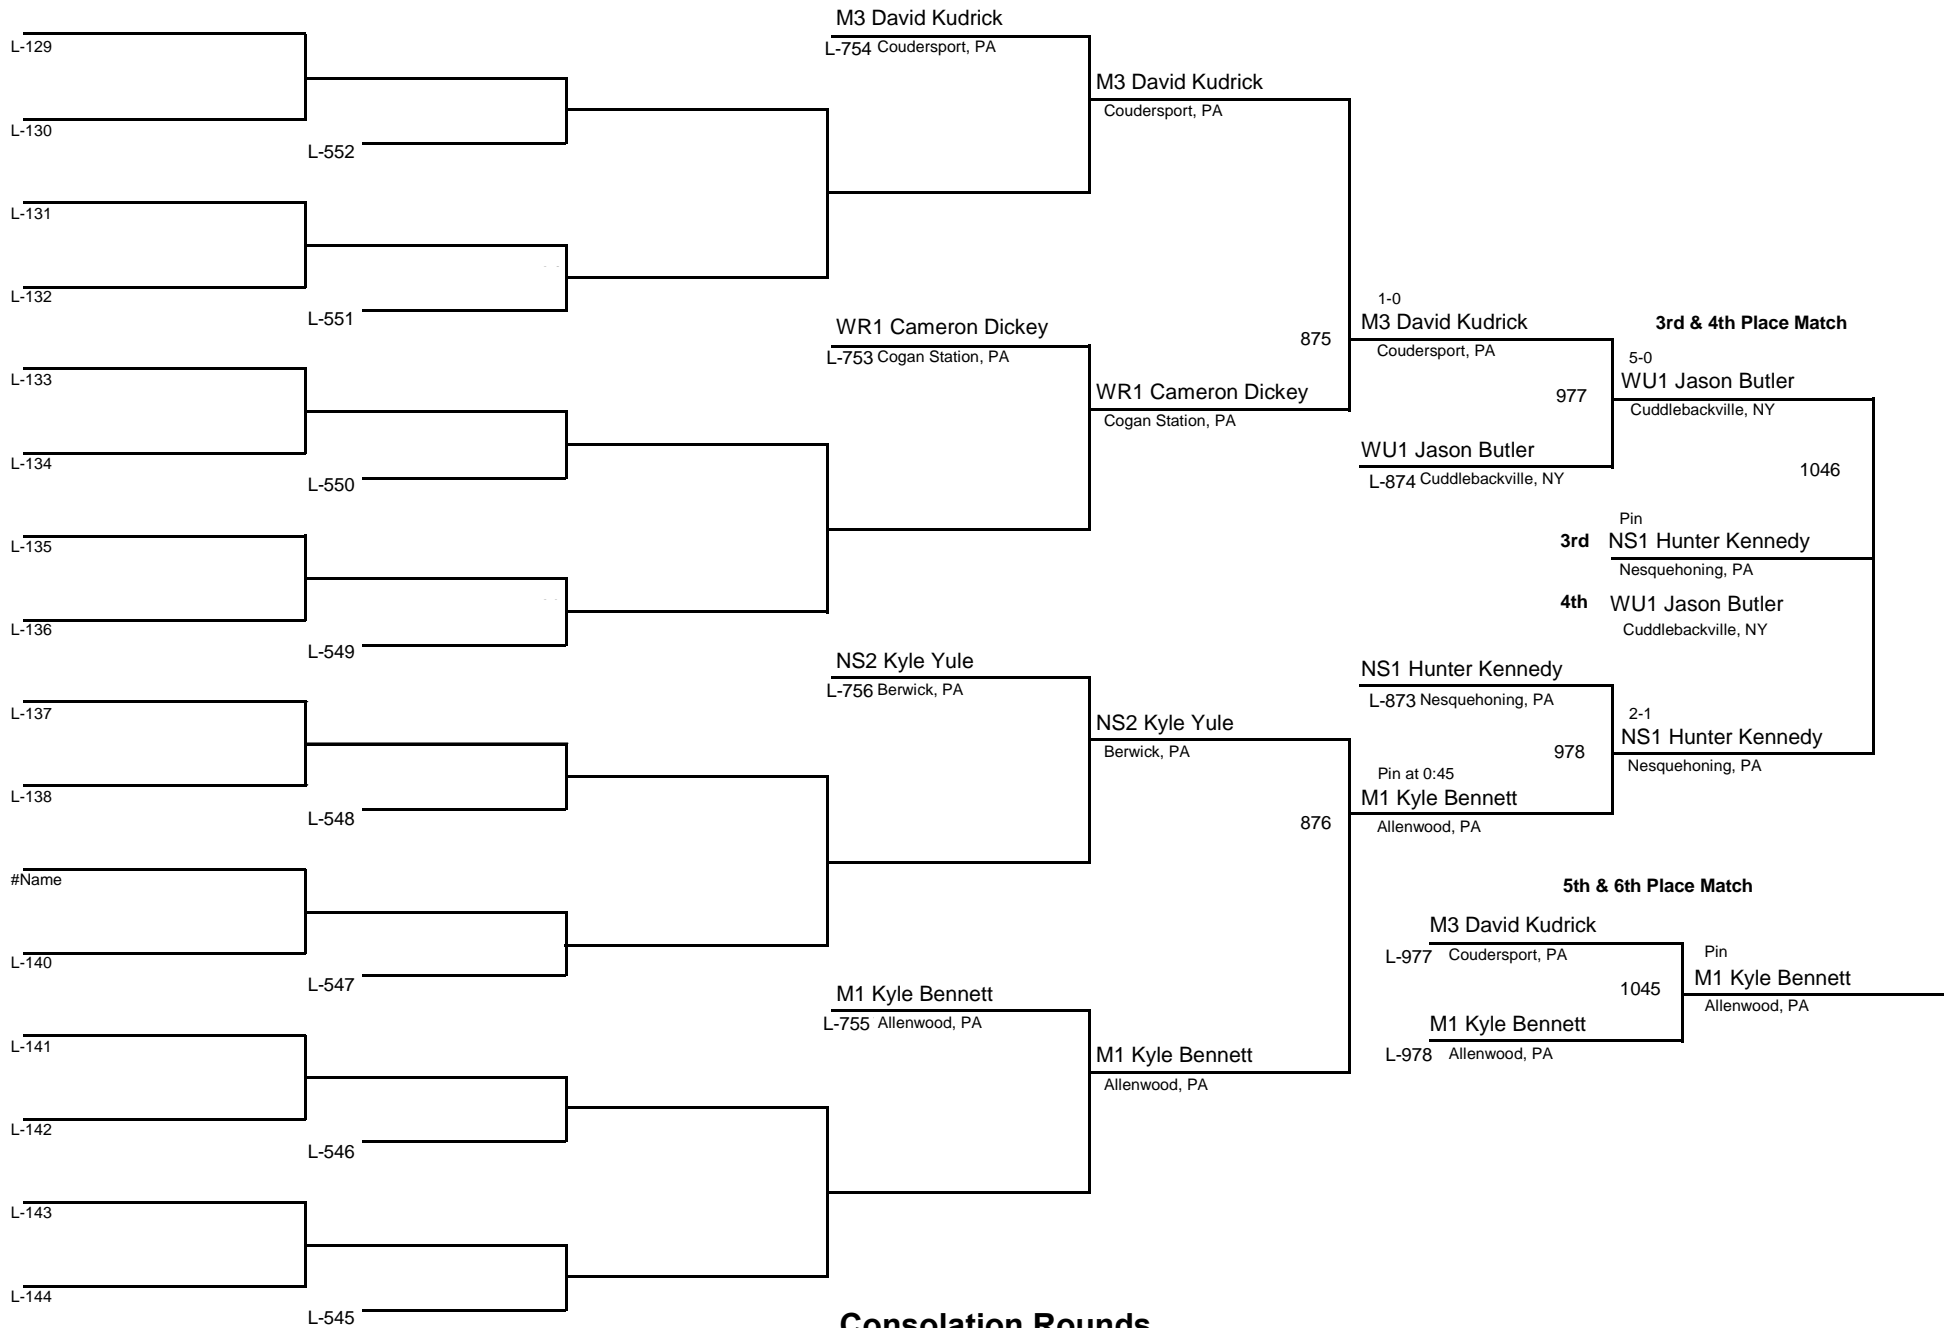

ADVANCED

DIVISION

135

WEIGHT

MAWA Northern Regional Championships

April 19, 2015