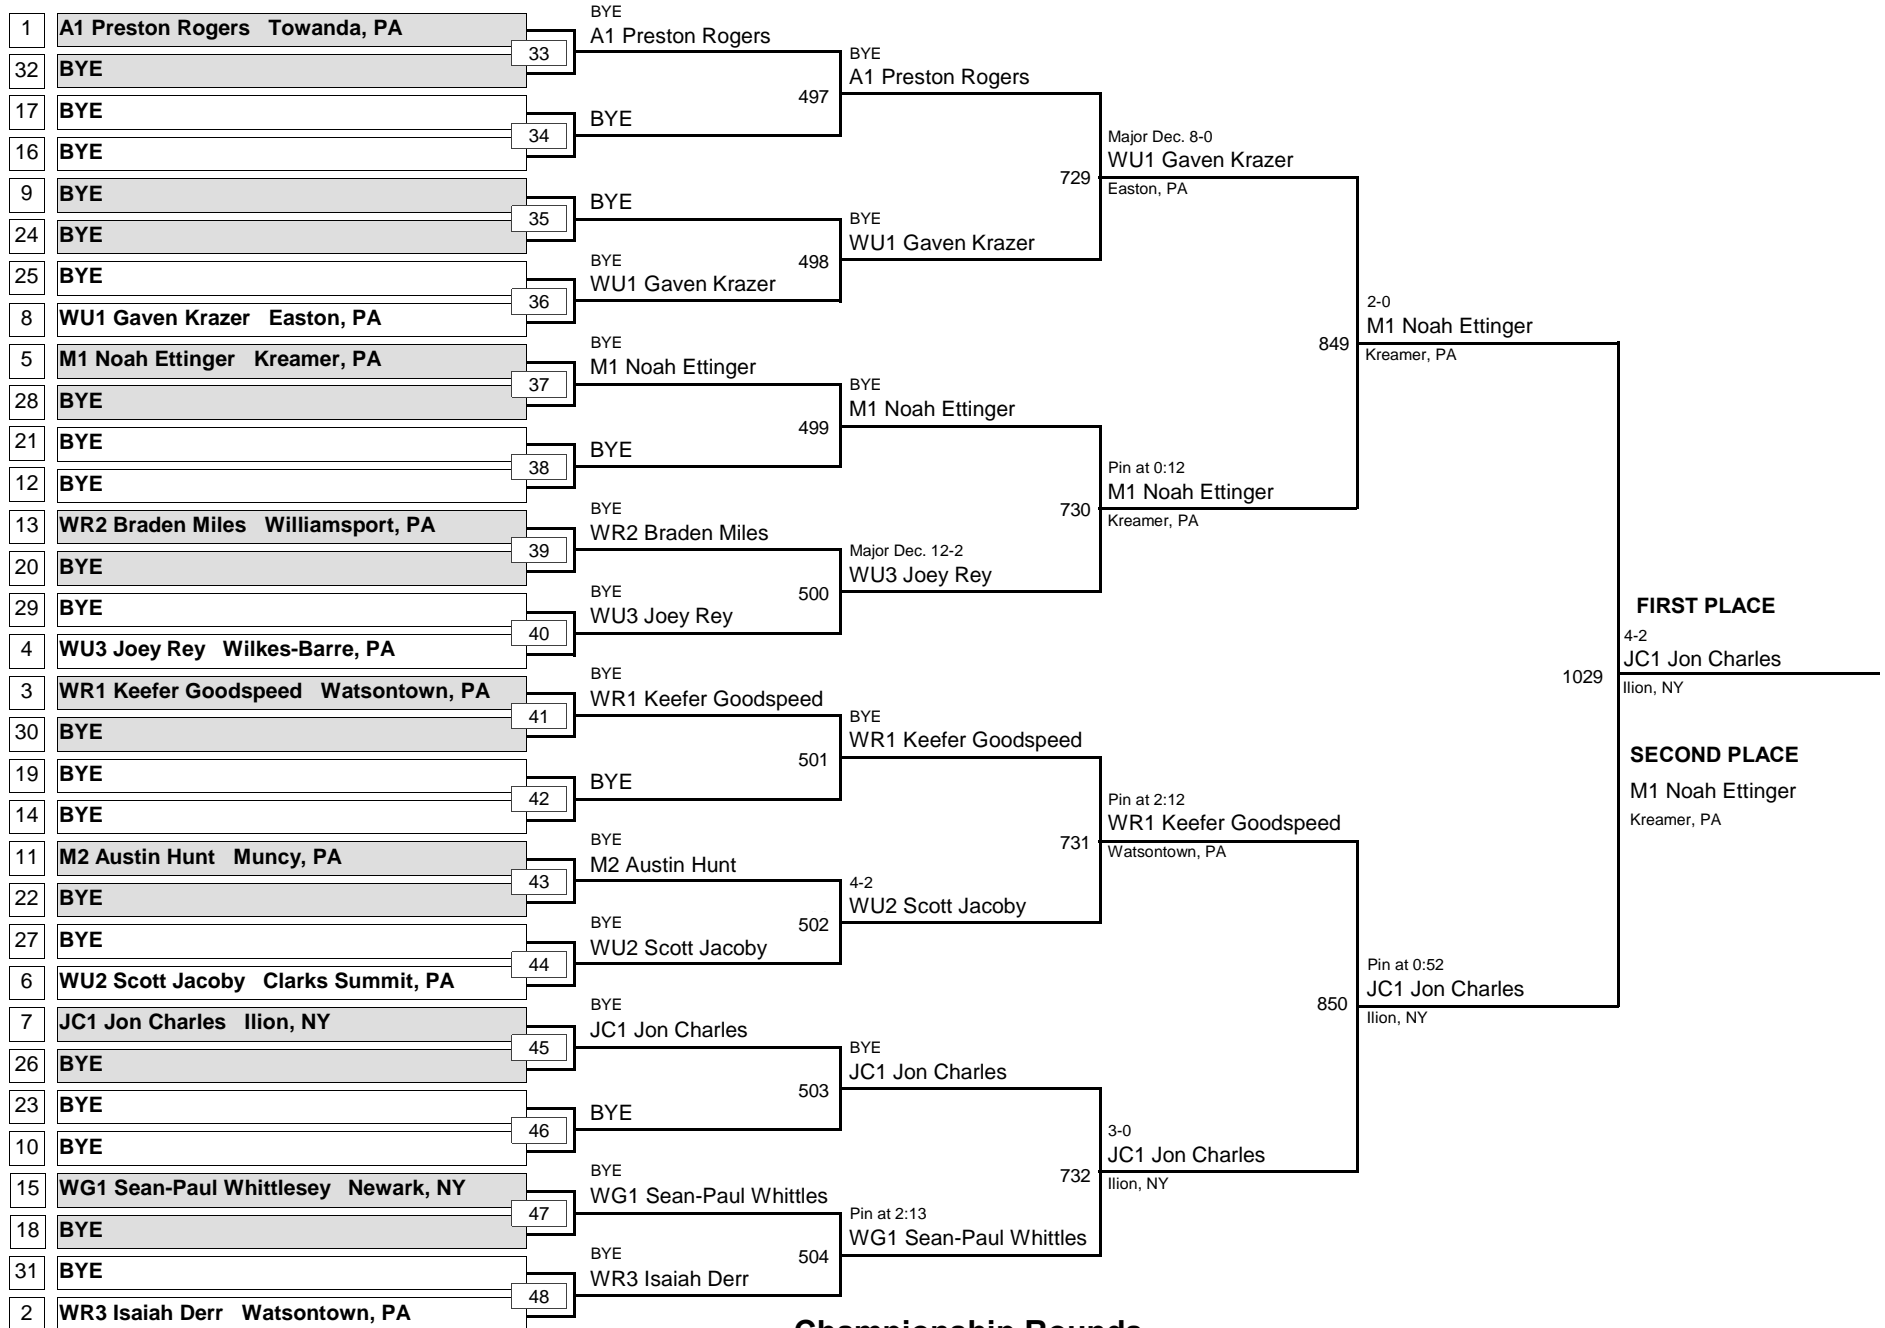

ADVANCED

105

MAWA Northern Regional Championships

DIVISION

WEIGHT

April 19, 2015