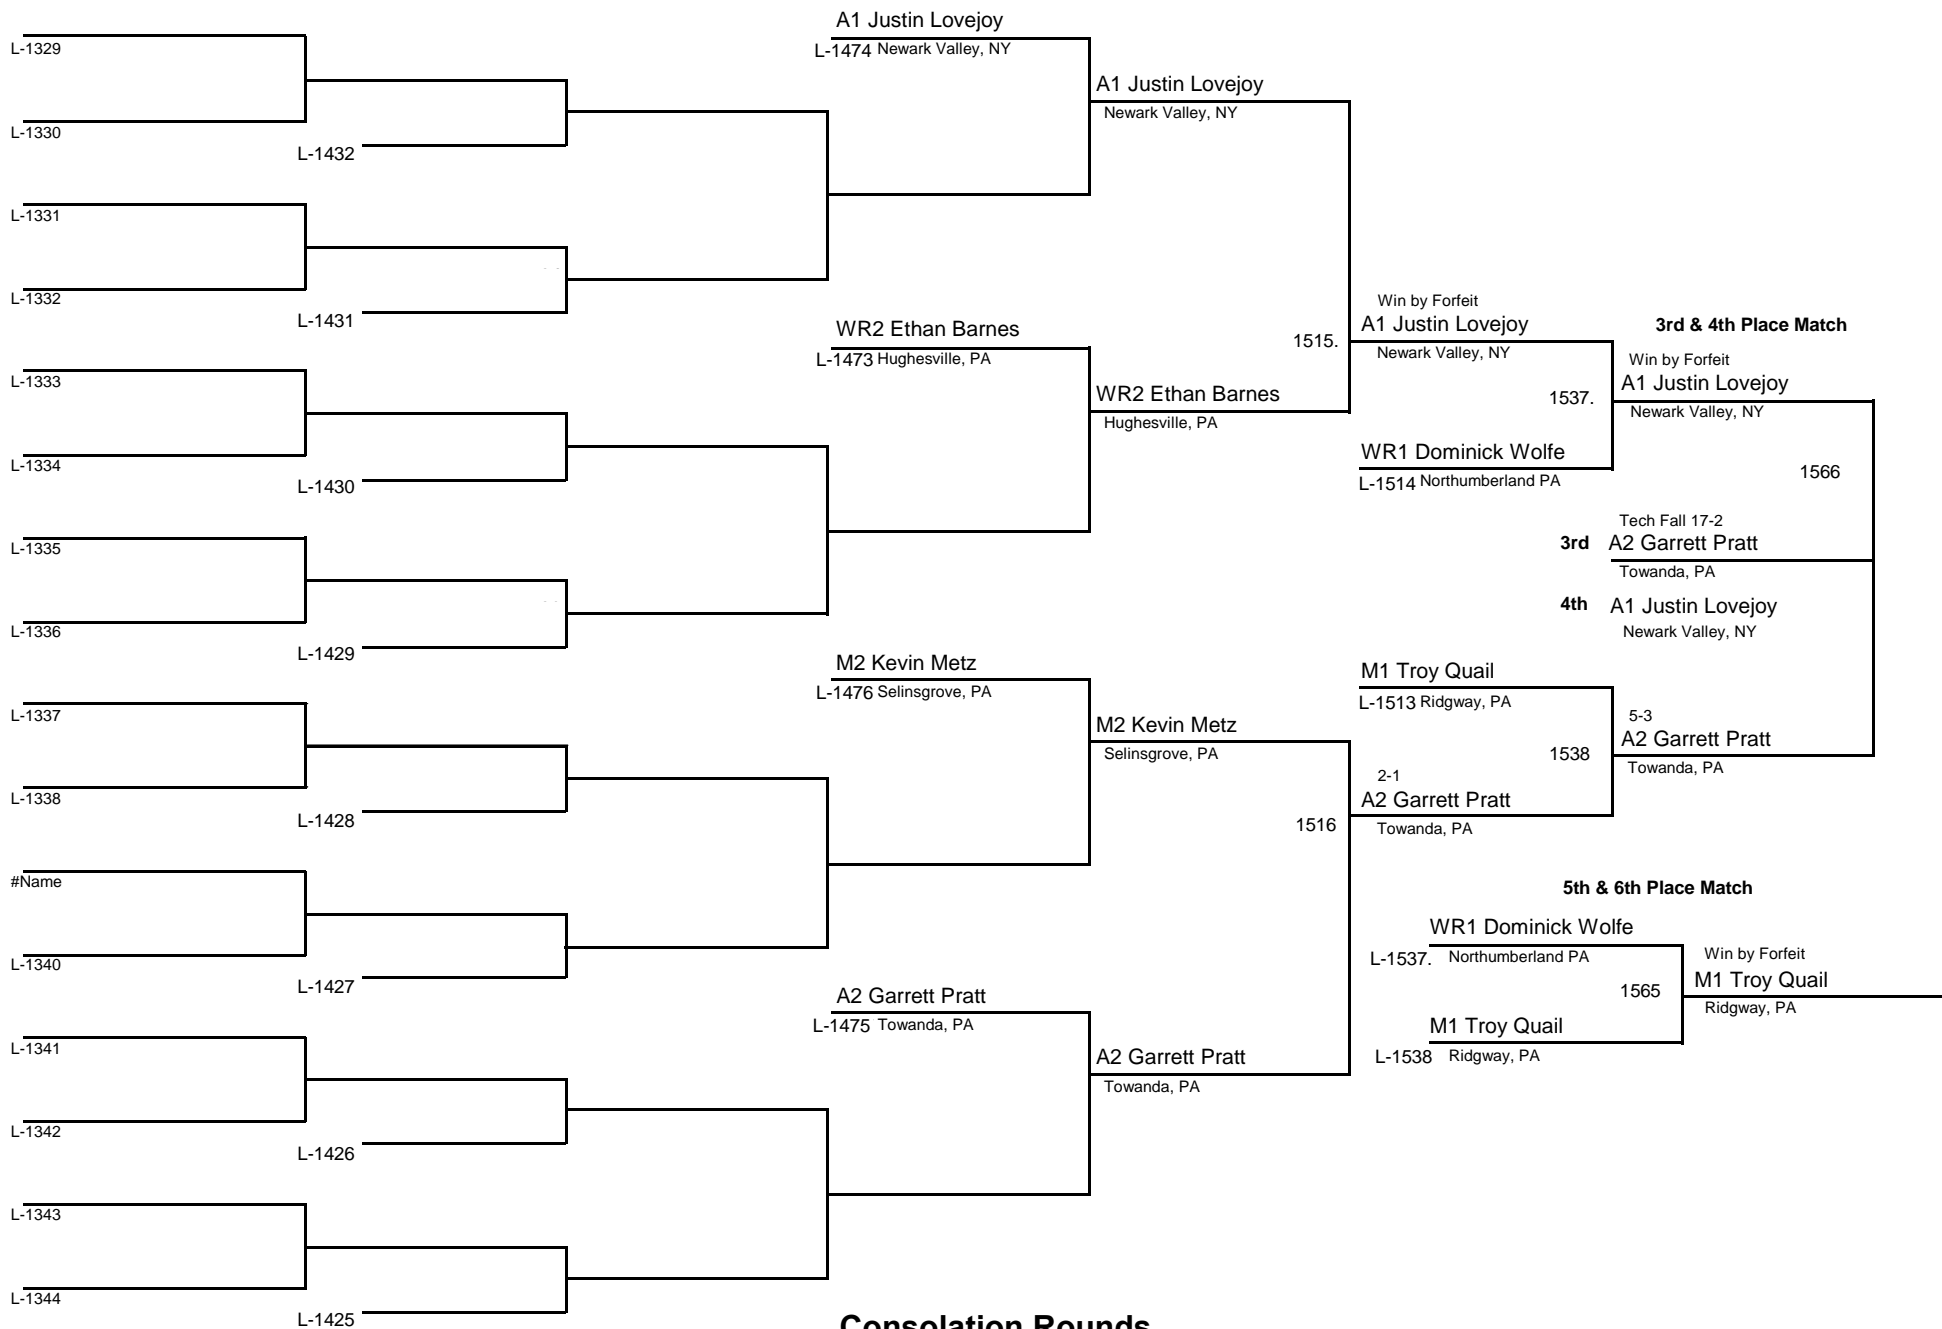

WEIGHT

MAWA Northern Regional Championships

April 19, 2015

Consolation Rounds

OPEN

295

MAWA Northern Regional Championships

DIVISION