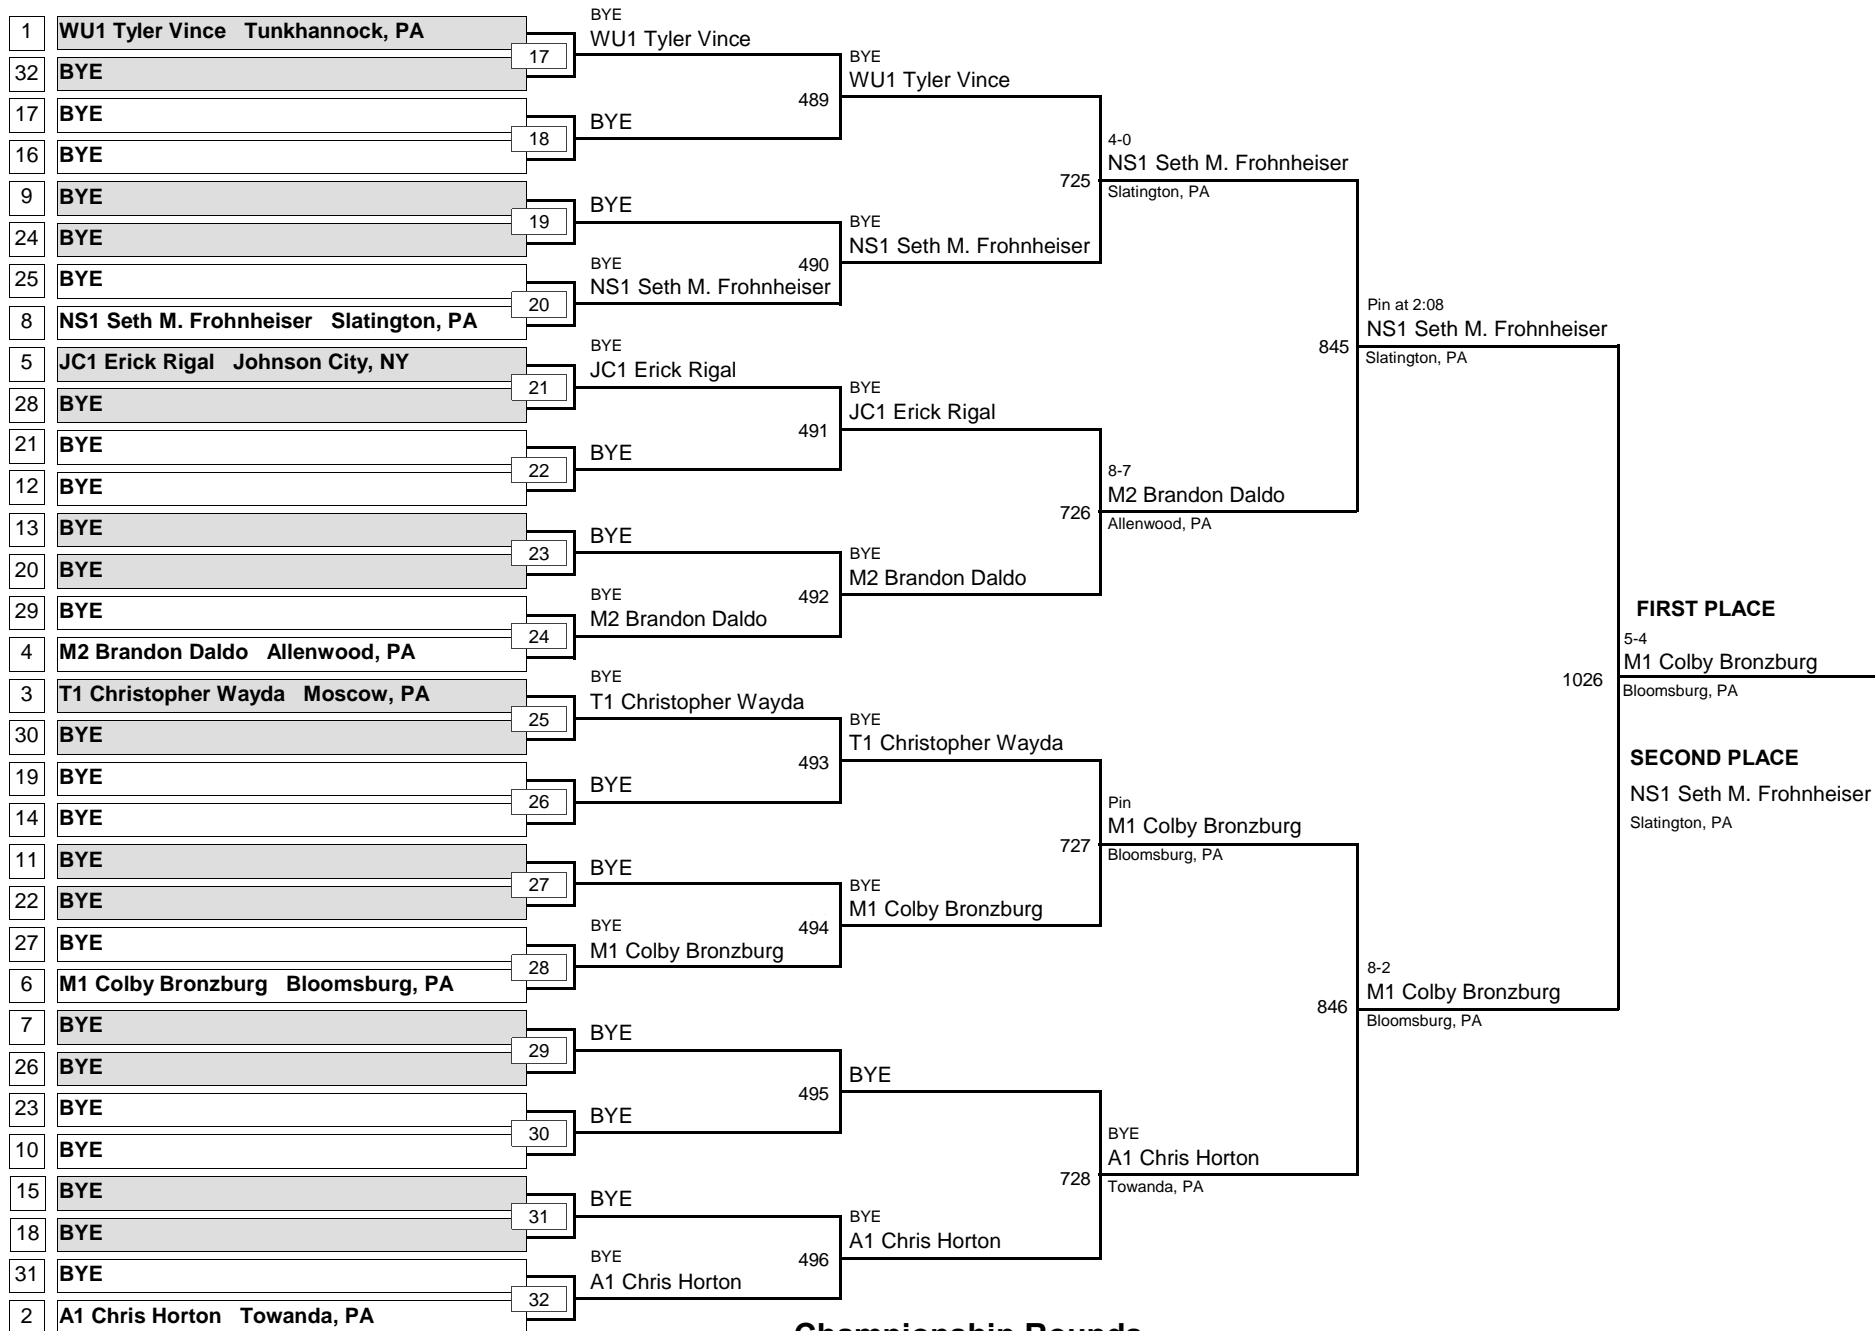

ADVANCED

100

MAWA Northern Regional Championships

DIVISION

WEIGHT

April 19, 2015

Championship Rounds