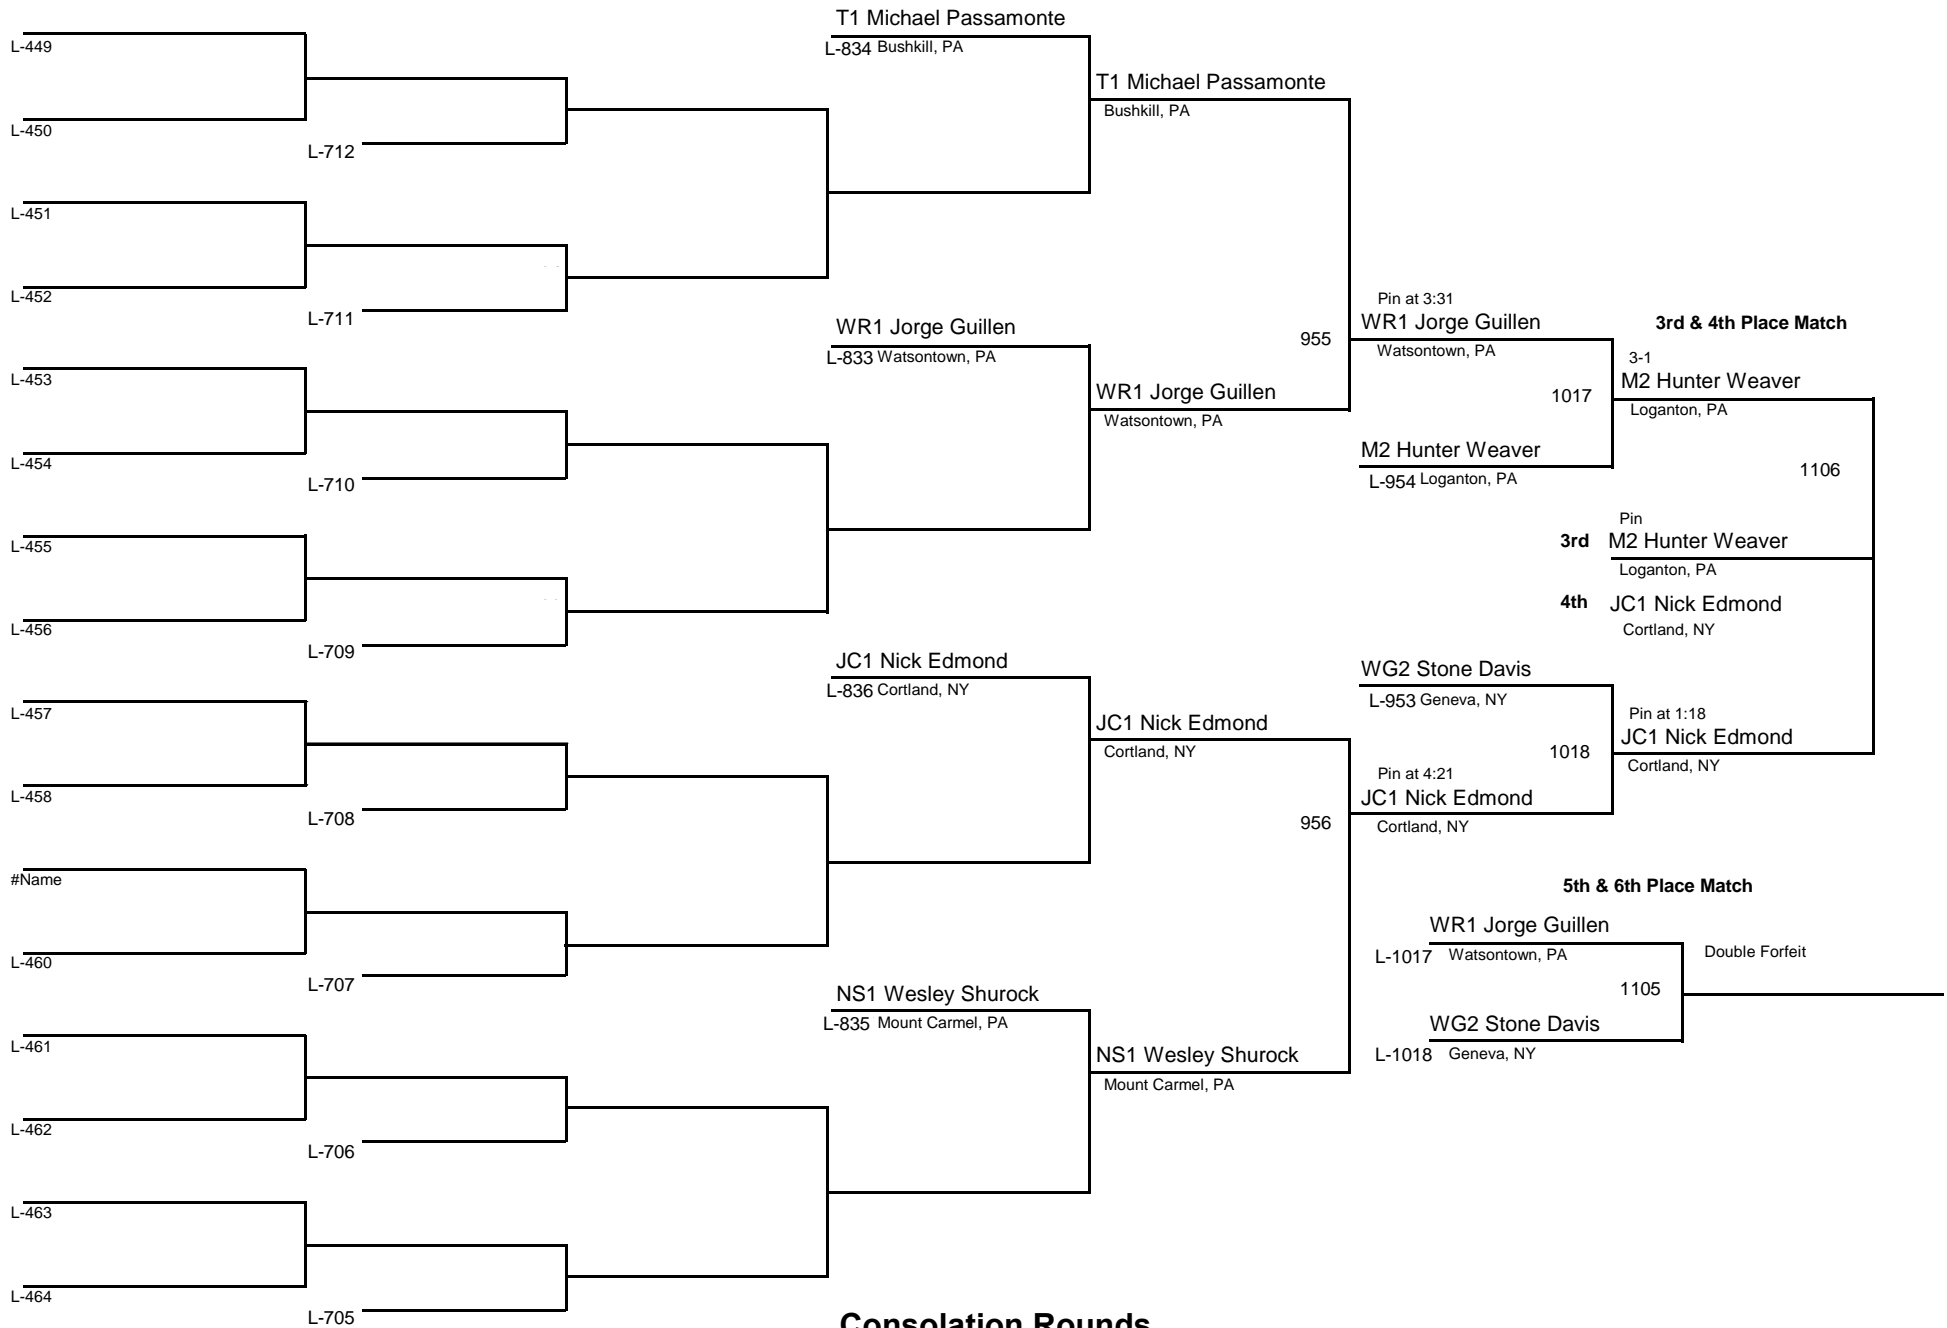

ELITE
DIVISION

220
WEIGHT

MAWA Northern Regional Championships

April 19, 2015