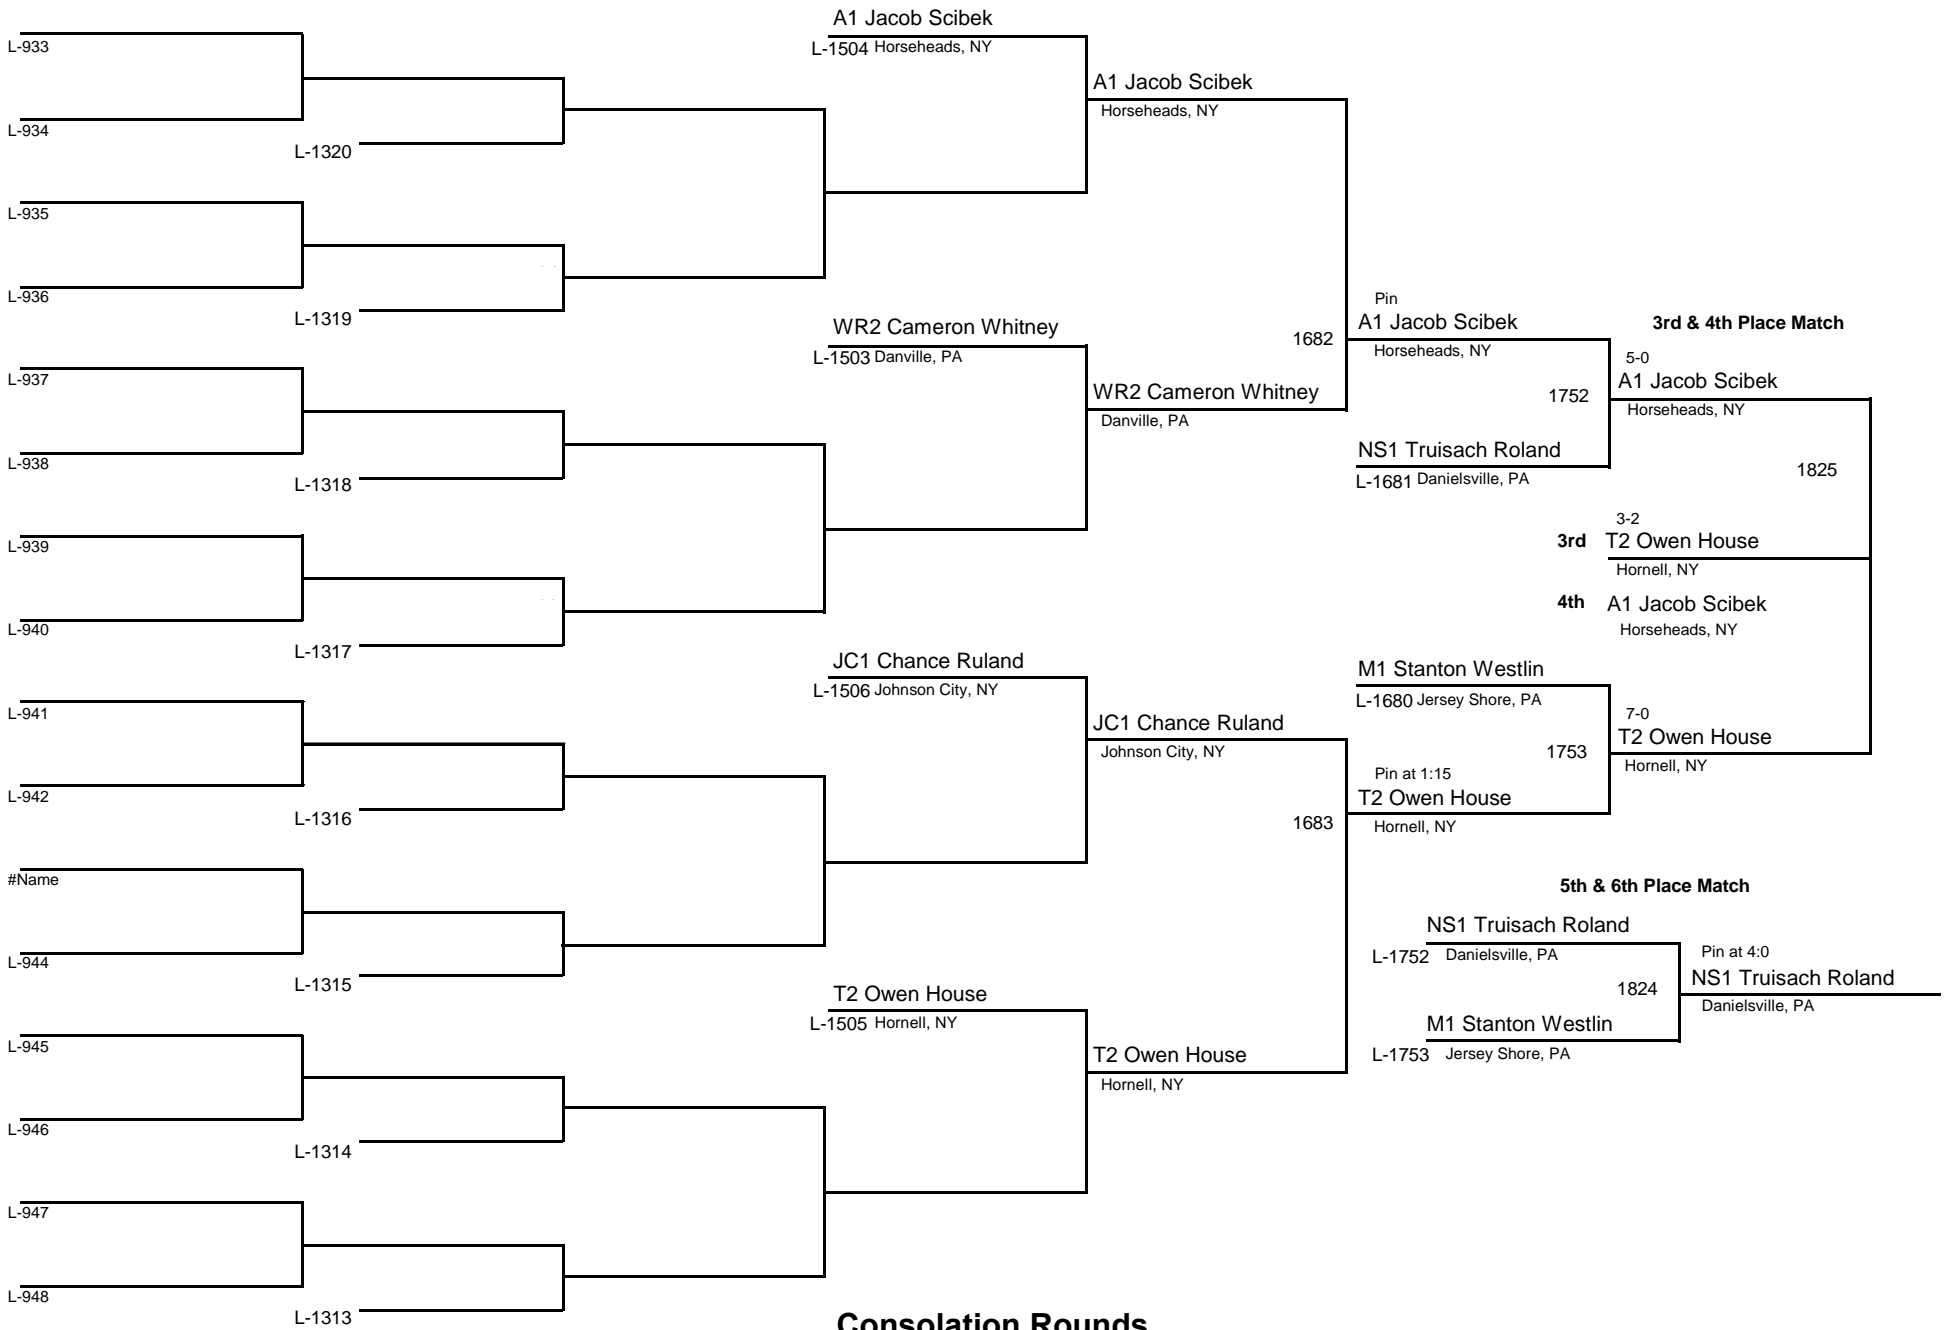

INTERMEDIATE

105

MAWA Northern Regional Championships

DIVISION

WEIGHT

April 18, 2015

Consolation Rounds