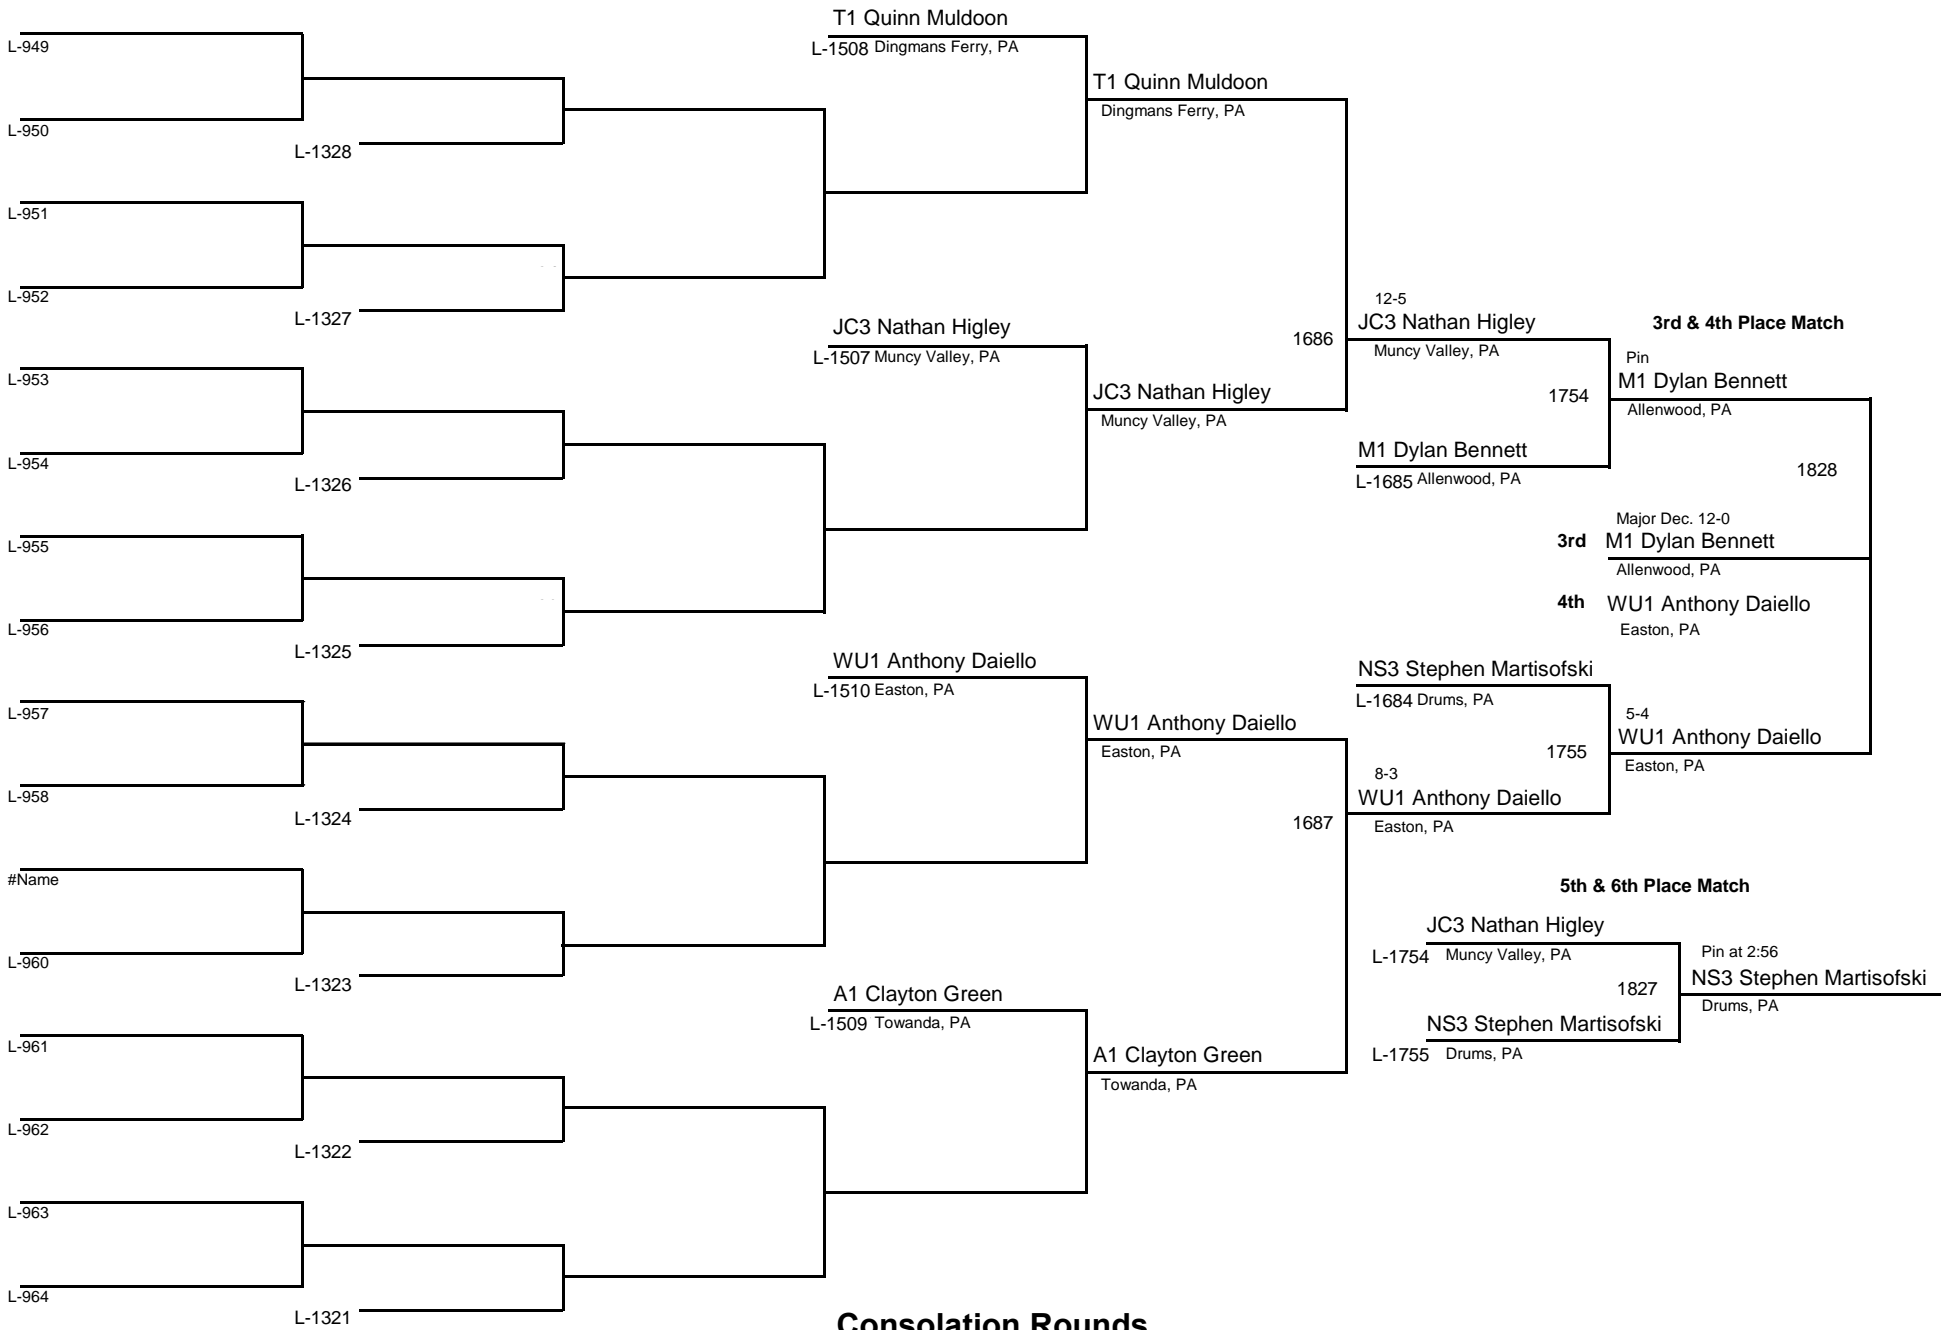

INTERMEDIATE

DIVISION

110

WEIGHT

MAWA Northern Regional Championships

April 18, 2015

Consolation Rounds