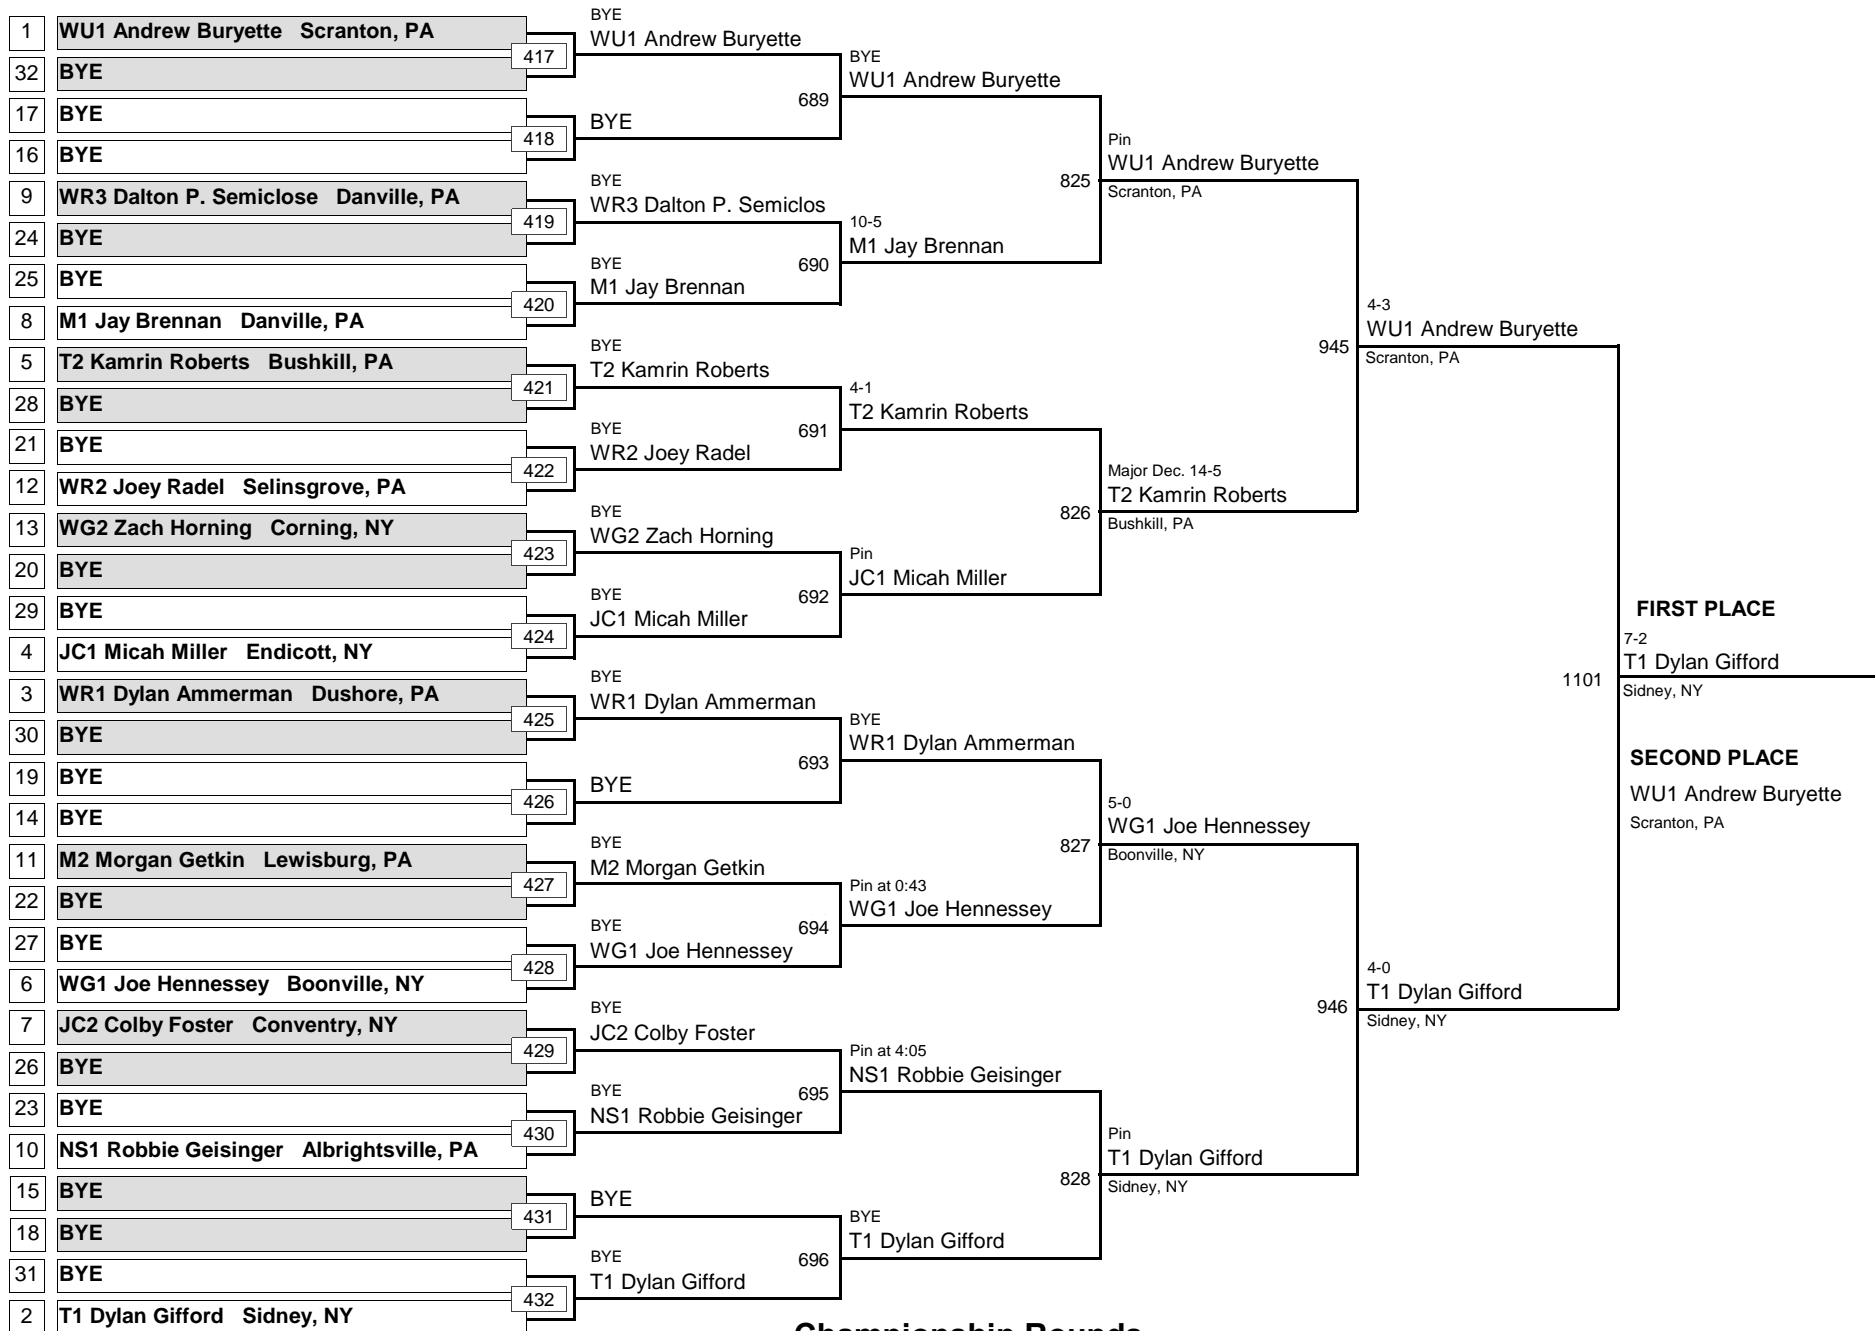

ELITE

171

MAWA Northern Regional Championships

DIVISION

WEIGHT

April 19, 2015