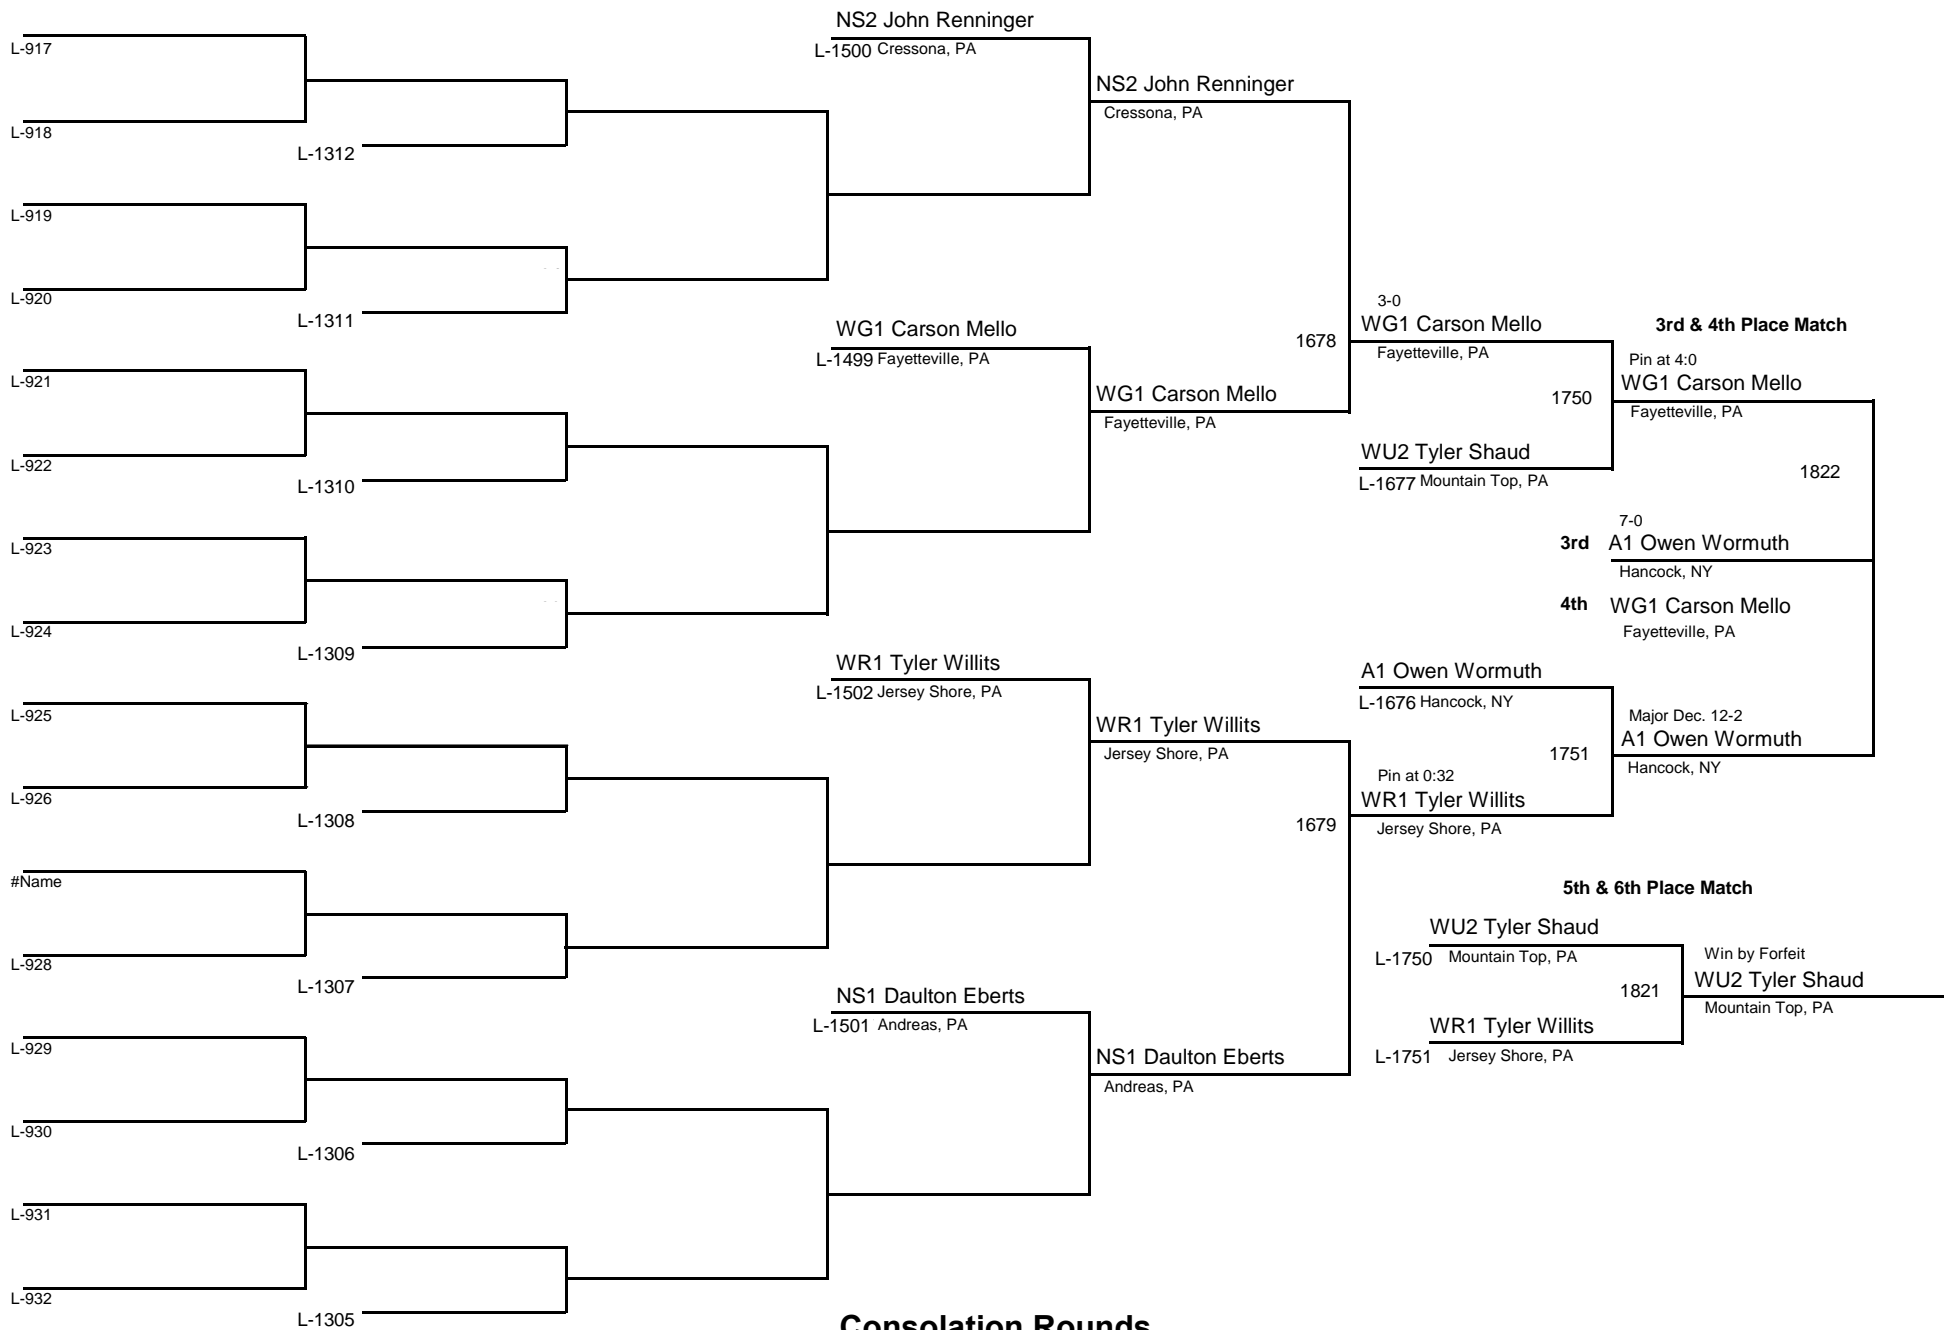

INTERMEDIATE

100

MAWA Northern Regional Championships

DIVISION

WEIGHT

April 18, 2015

Consolation Rounds