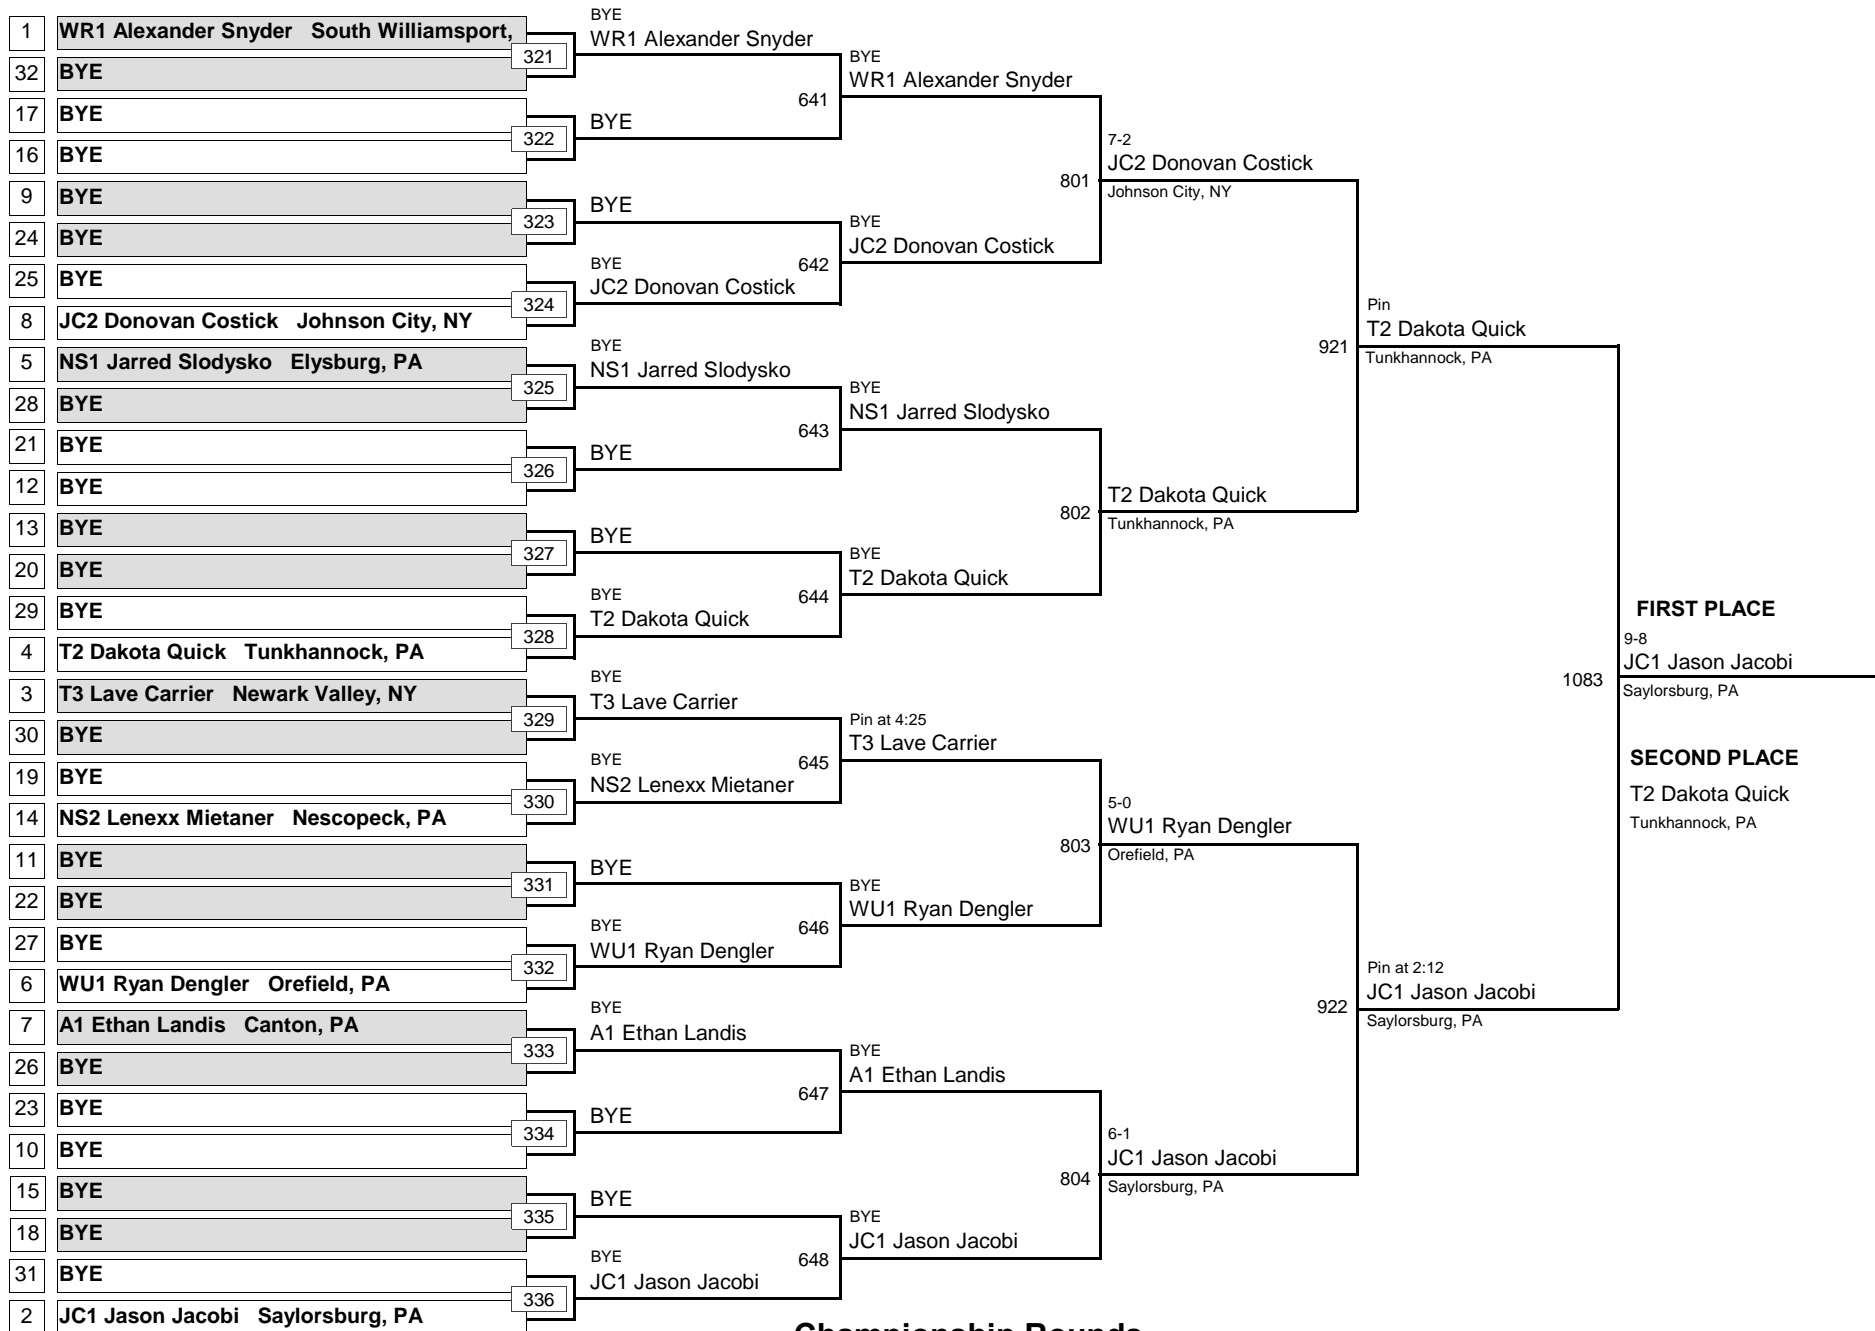

ELITE

130

MAWA Northern Regional Championships

DIVISION

WEIGHT

April 19, 2015

Championship Rounds