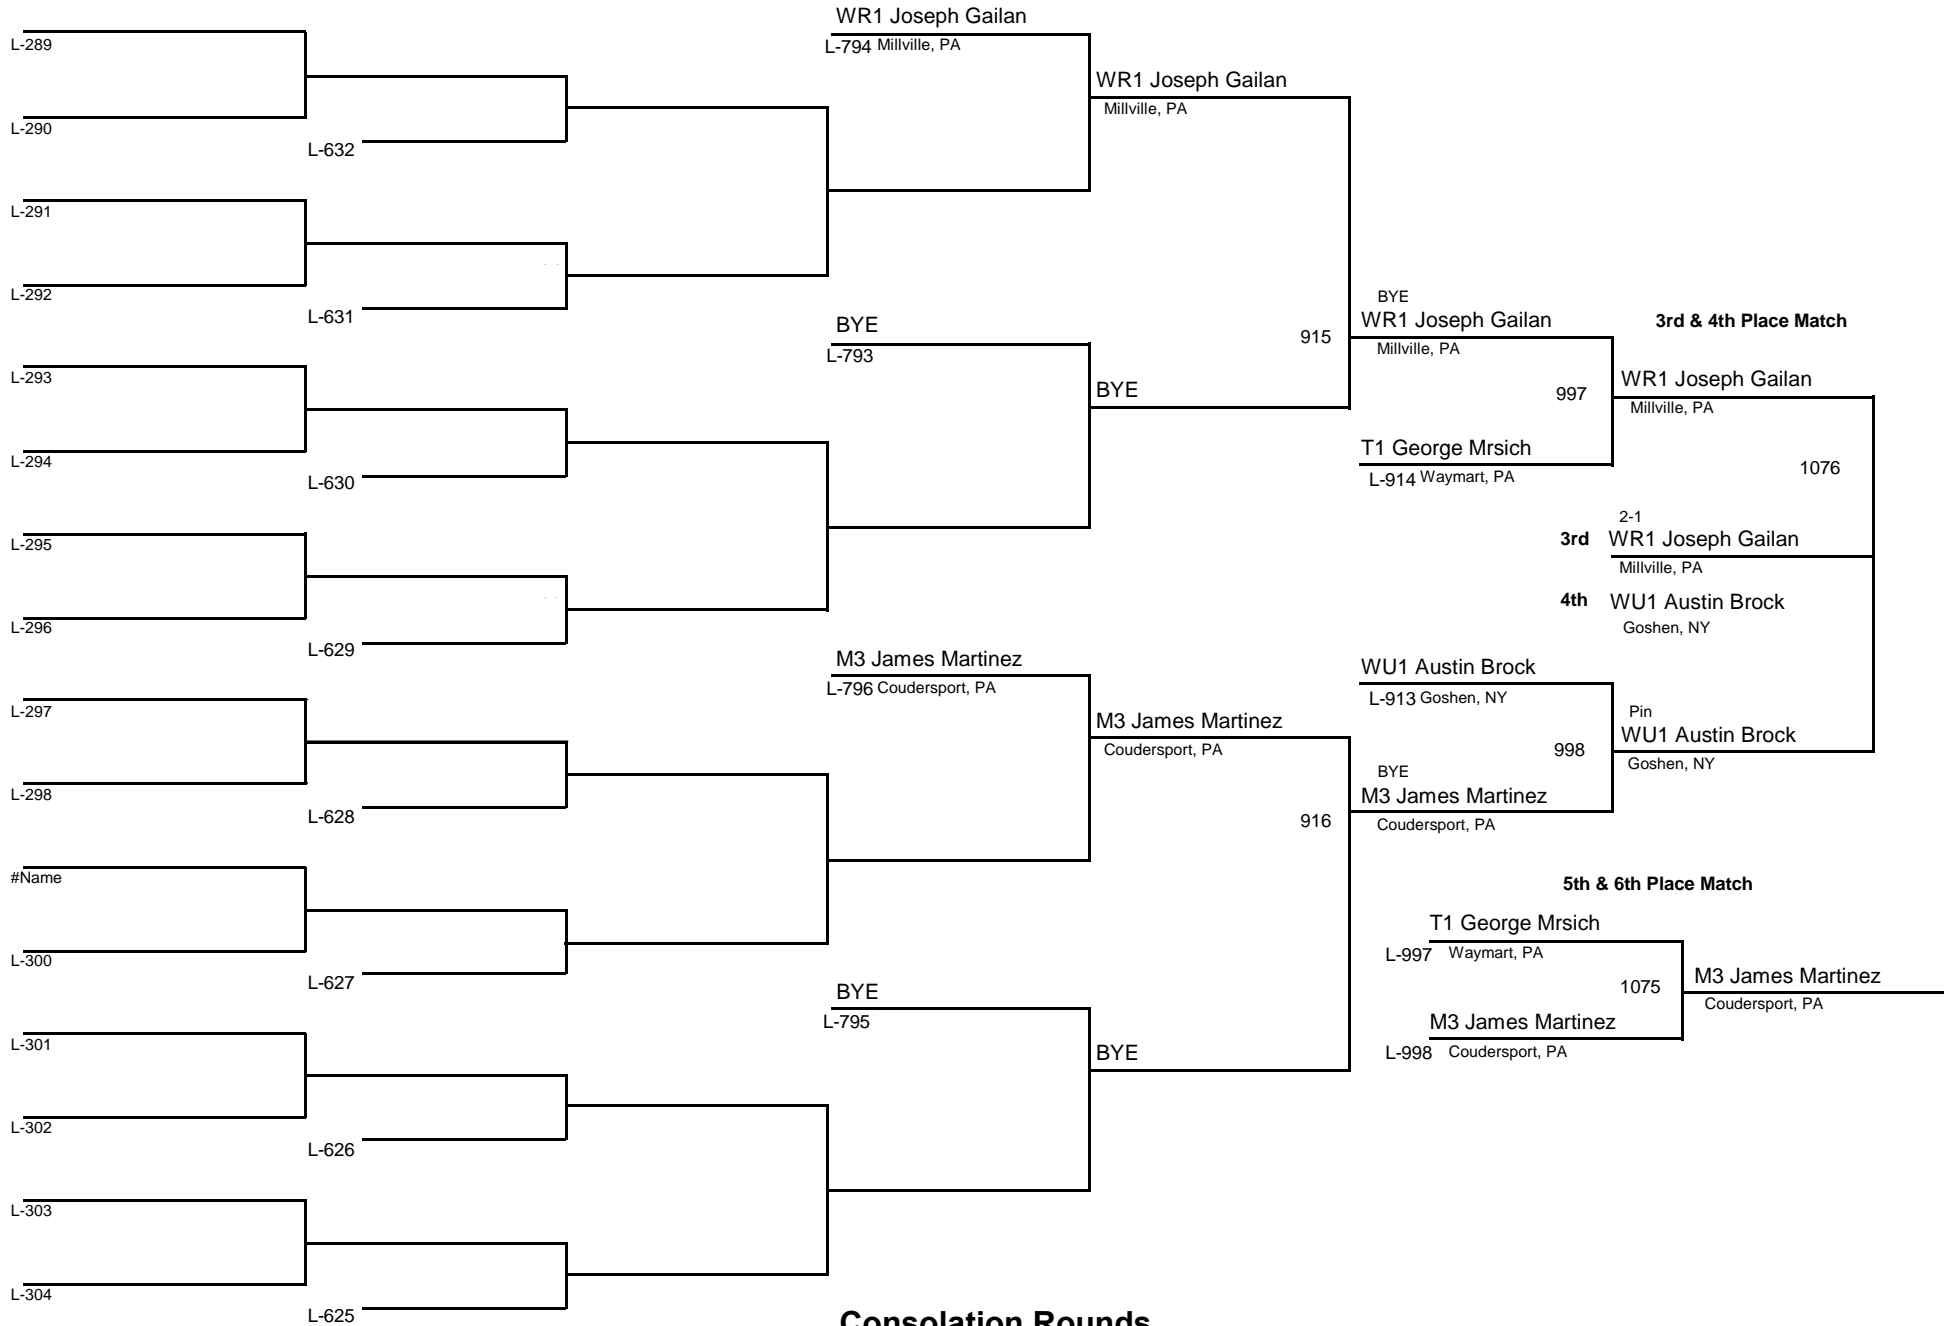

April 19, 2015

Championship Rounds

ELITE
DIVISION

118
WEIGHT

MAWA Northern Regional Championships

April 19, 2015

Consolation Rounds

ELITE