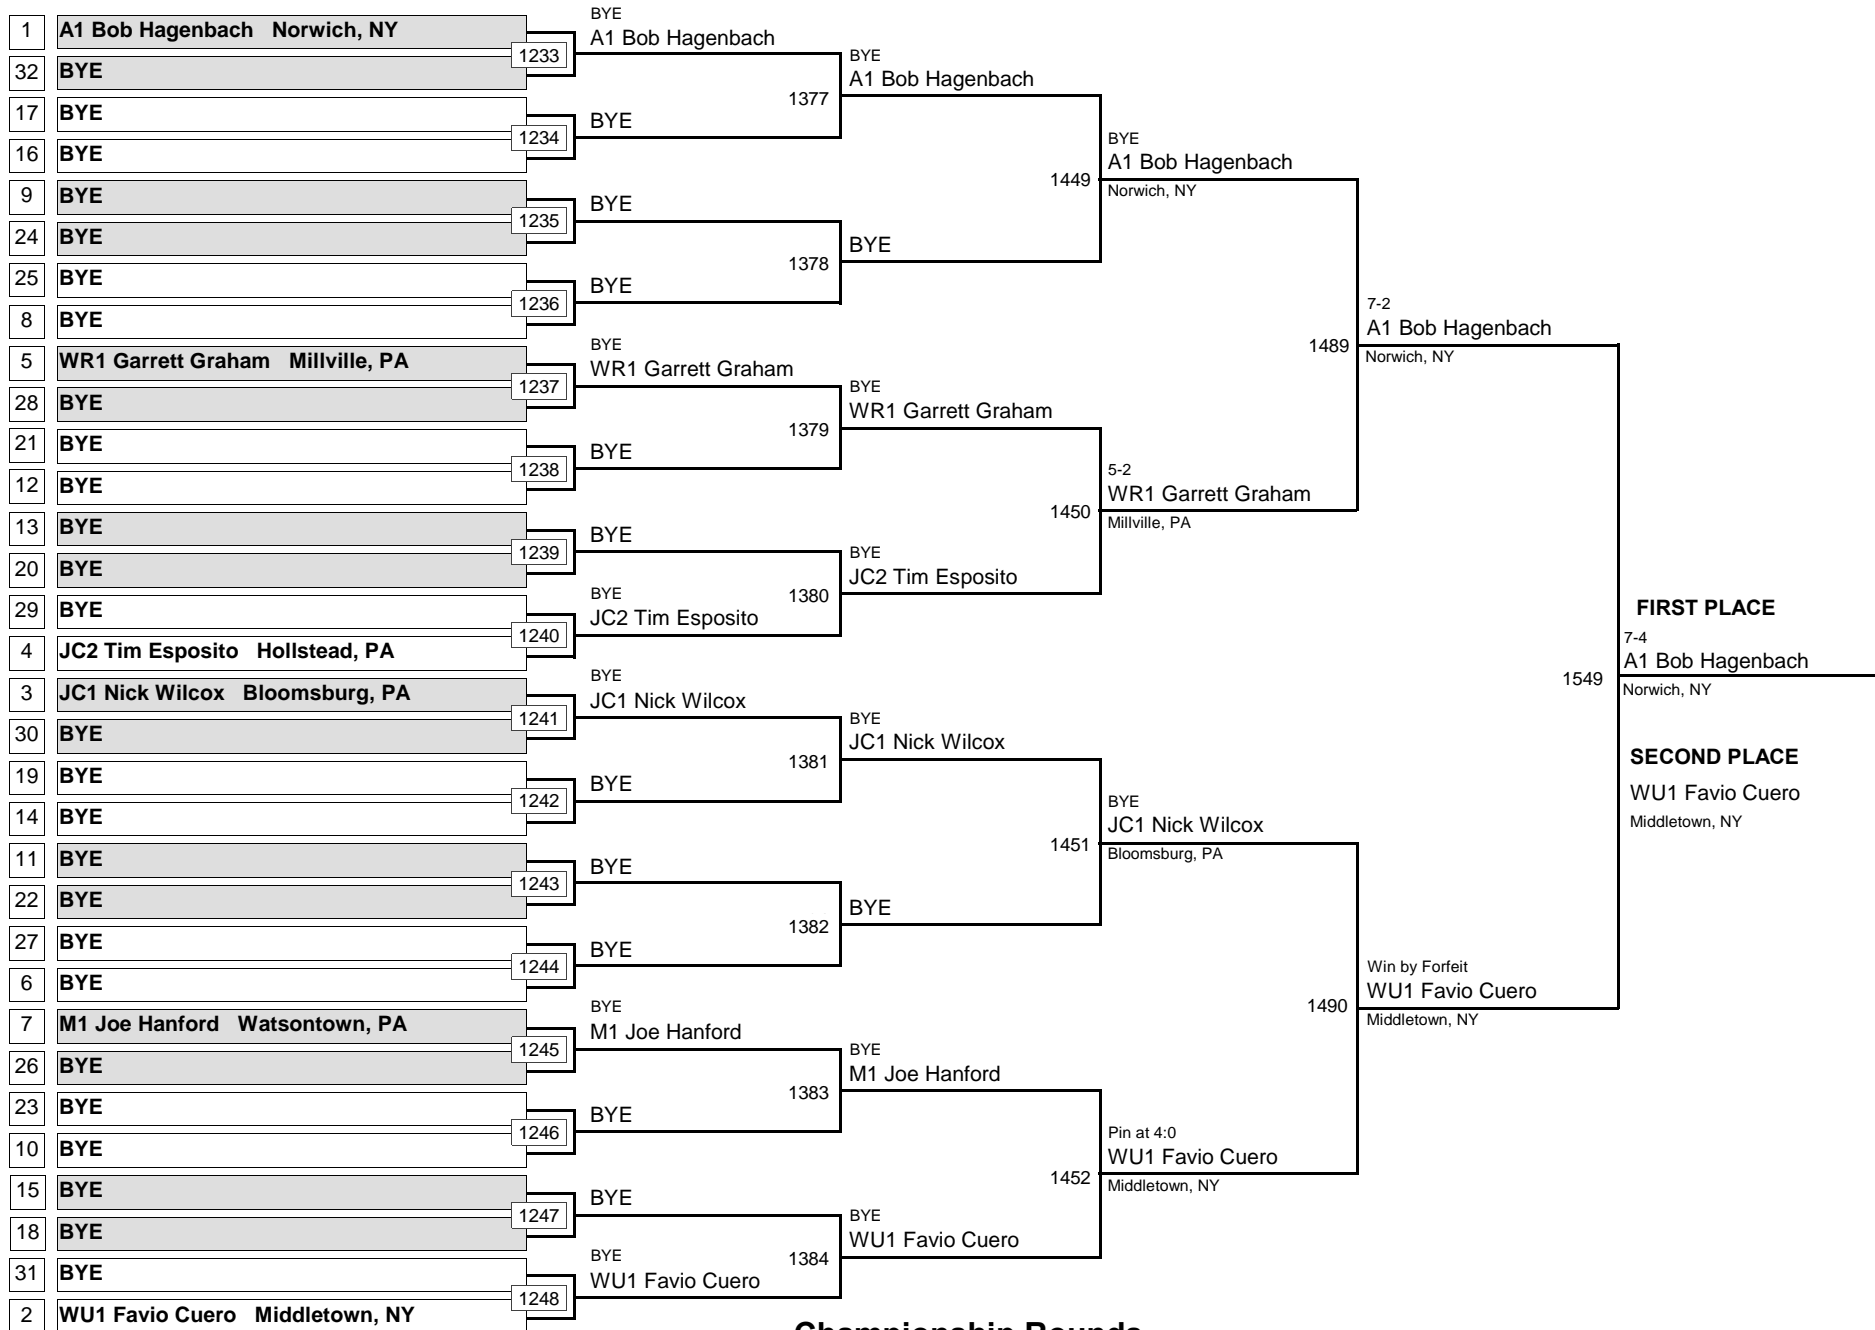

OPEN

142

MAWA Northern Regional Championships

DIVISION

WEIGHT

April 19, 2015

Championship Rounds