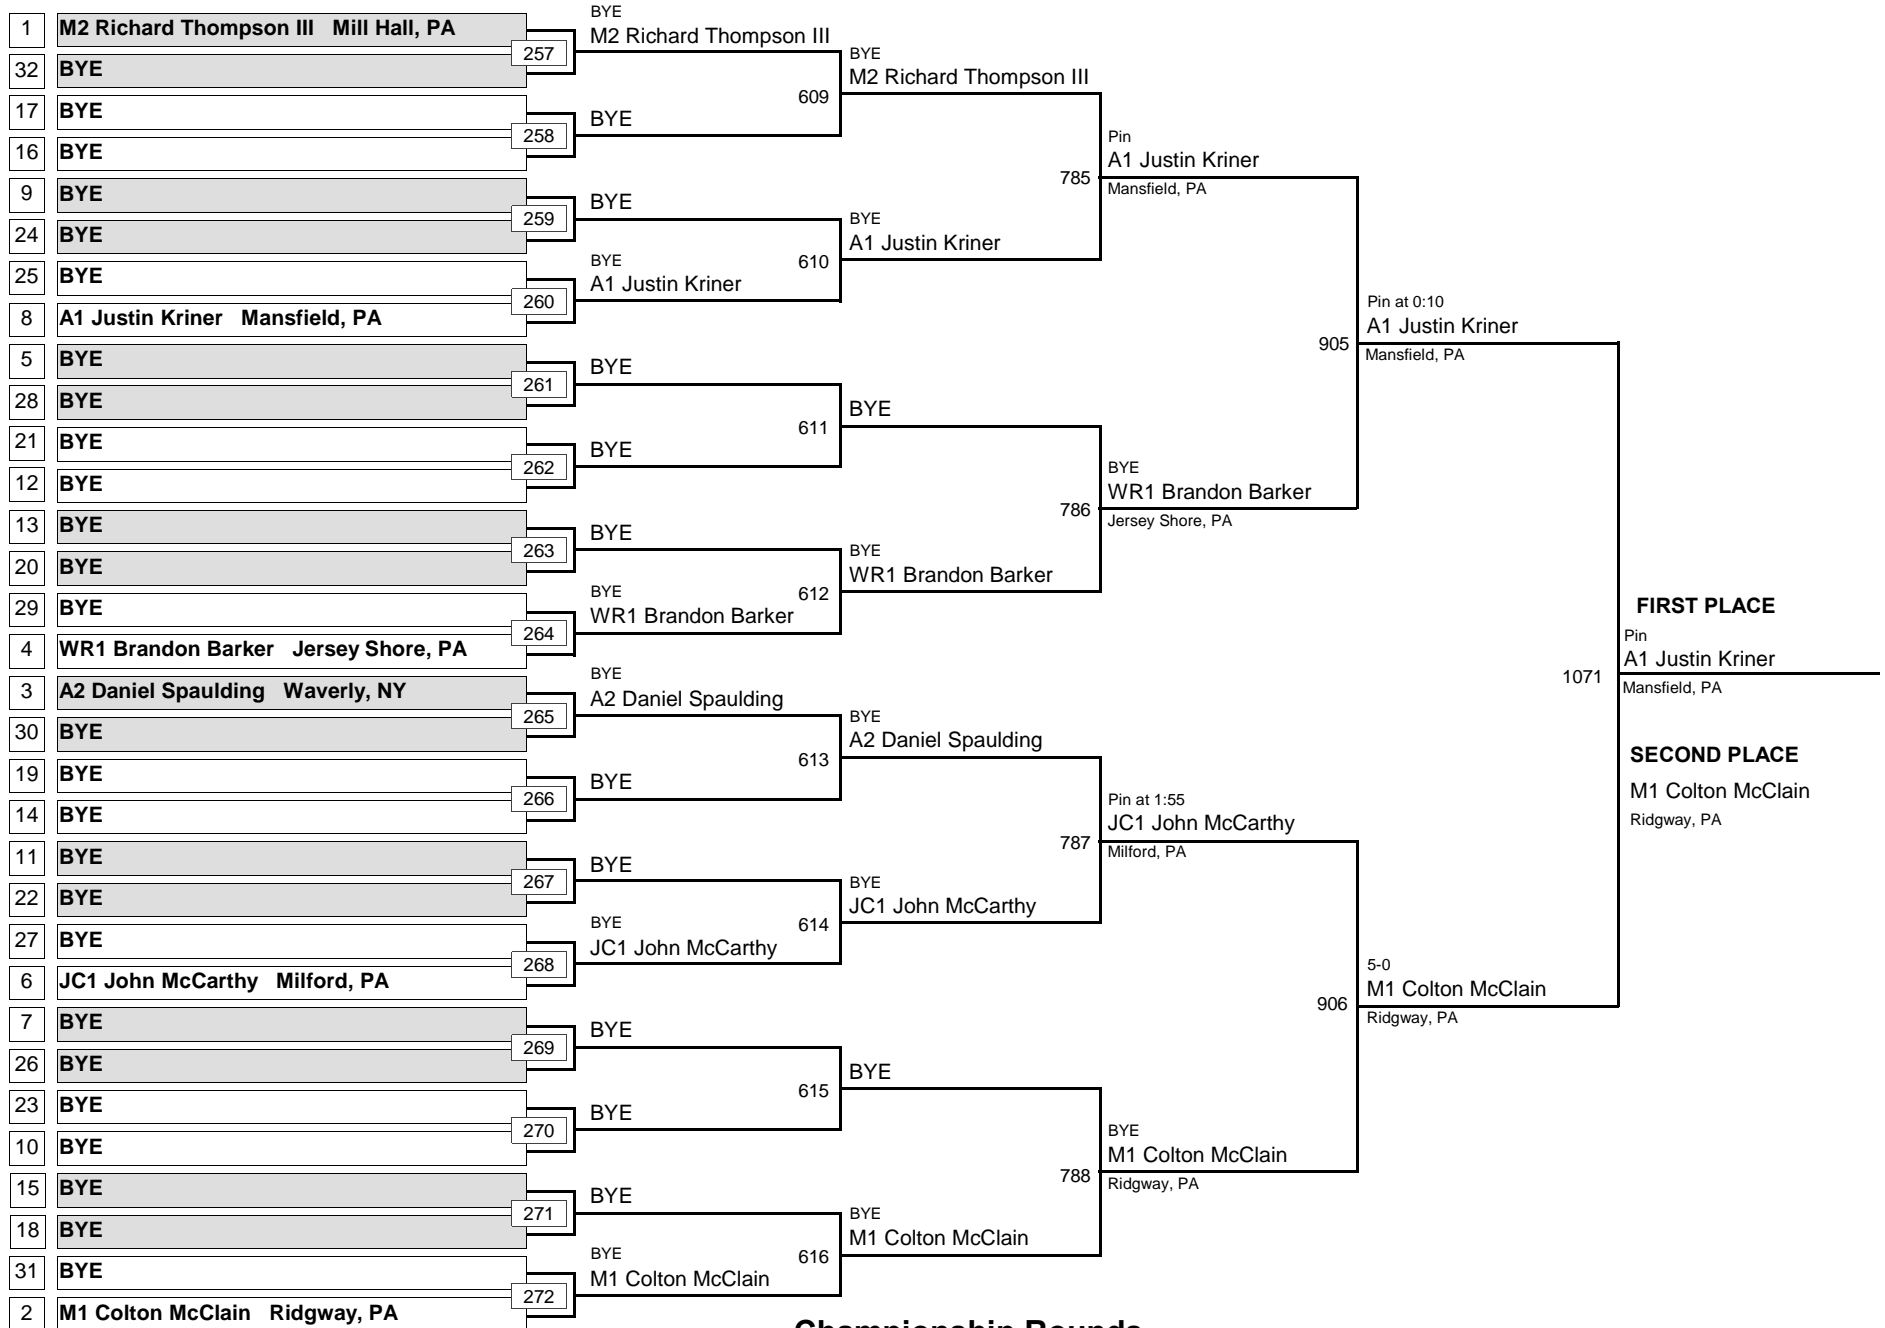

285

MAWA Northern Regional Championships

DIVISION

WEIGHT

April 19, 2015

Championship Rounds

ADVANCED

DIVISION