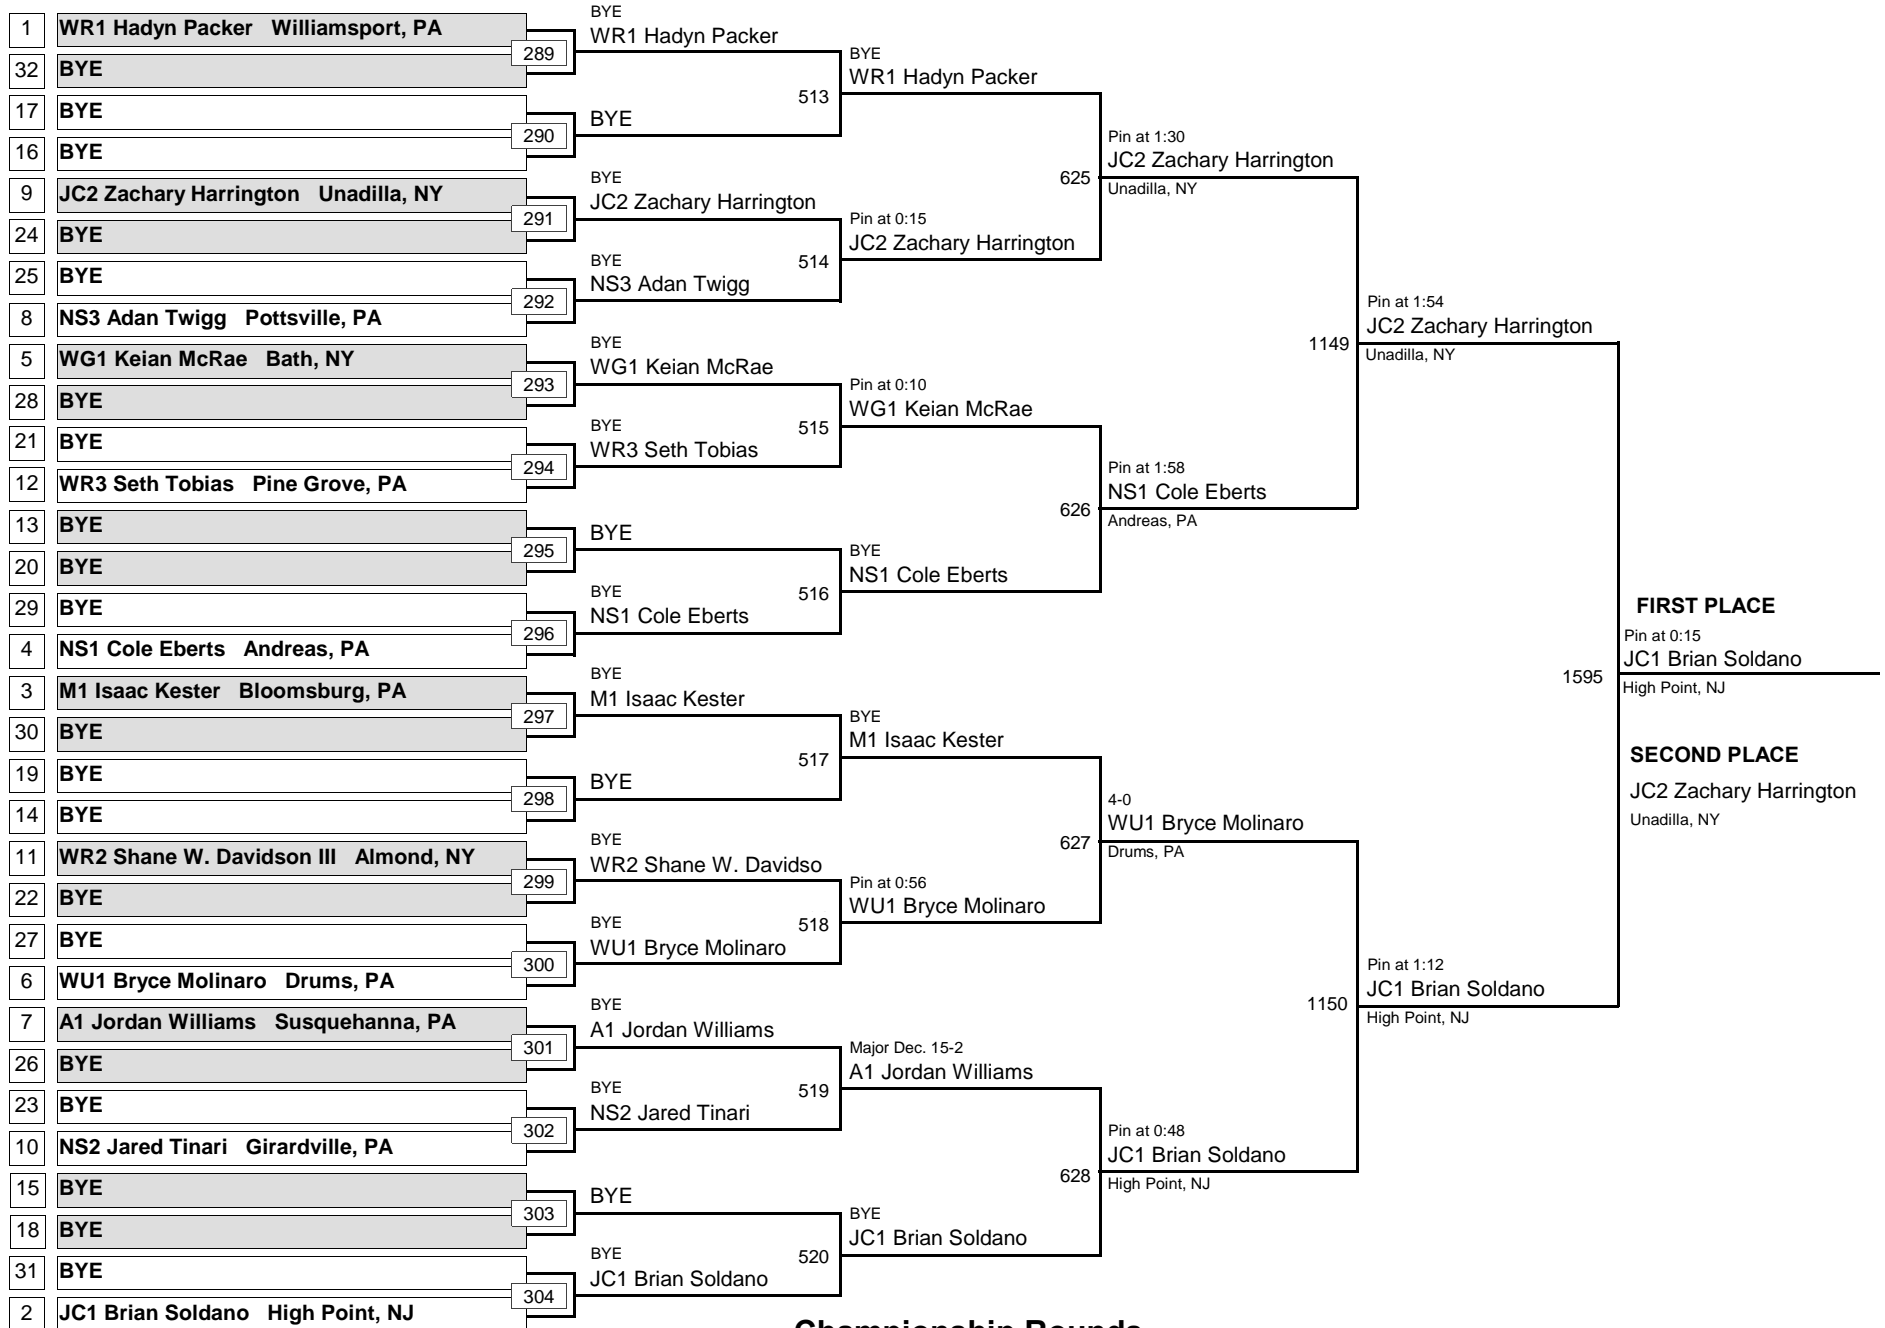

JUNIOR

98

MAWA Northern Regional Championships

DIVISION

WEIGHT

April 18, 2015