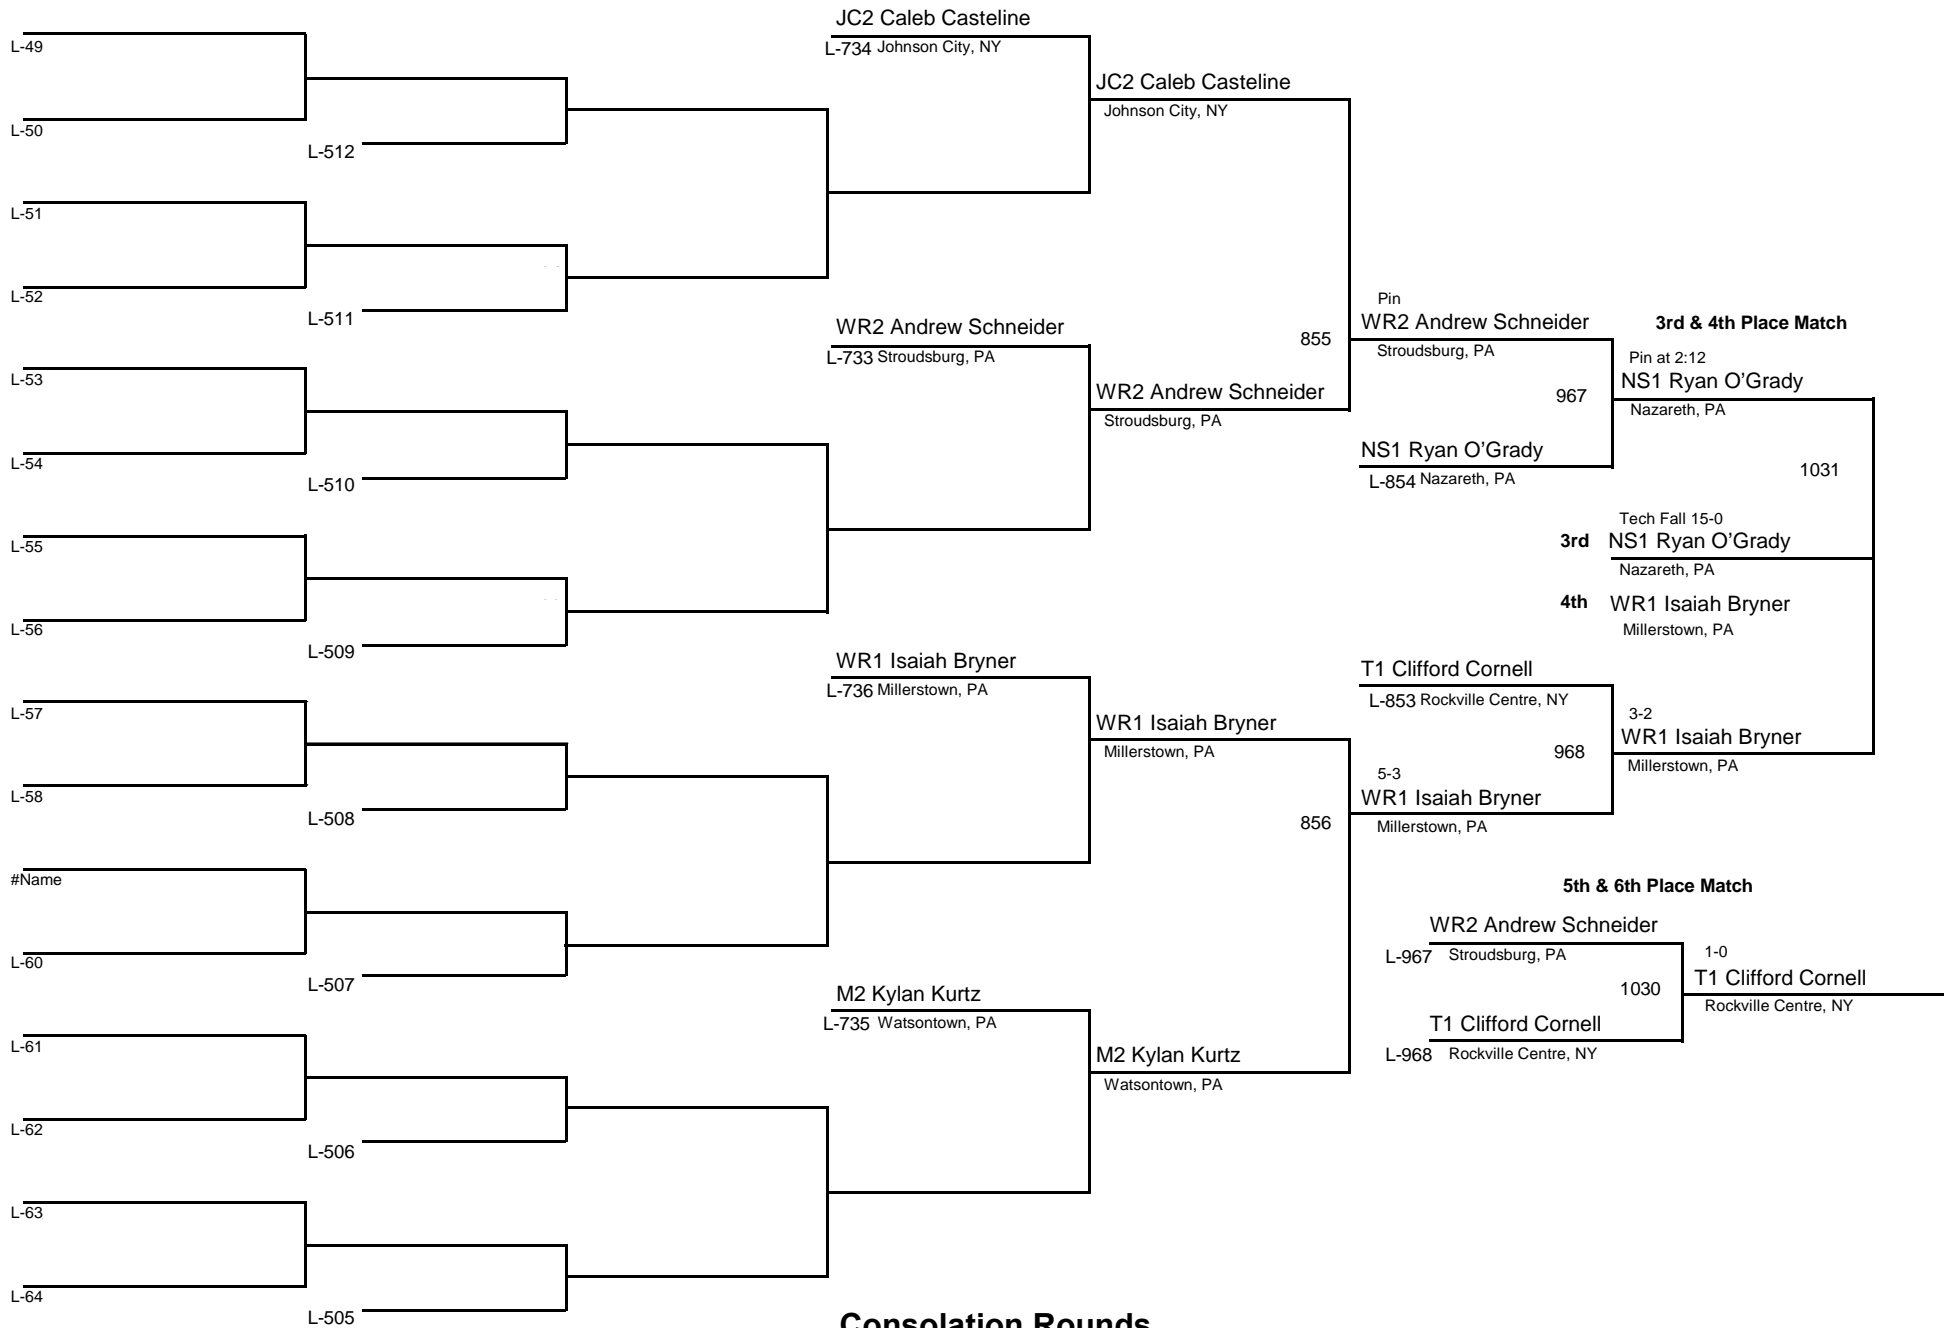

ADVANCED

DIVISION

110

WEIGHT

MAWA Northern Regional Championships

April 19, 2015

Consolation Rounds