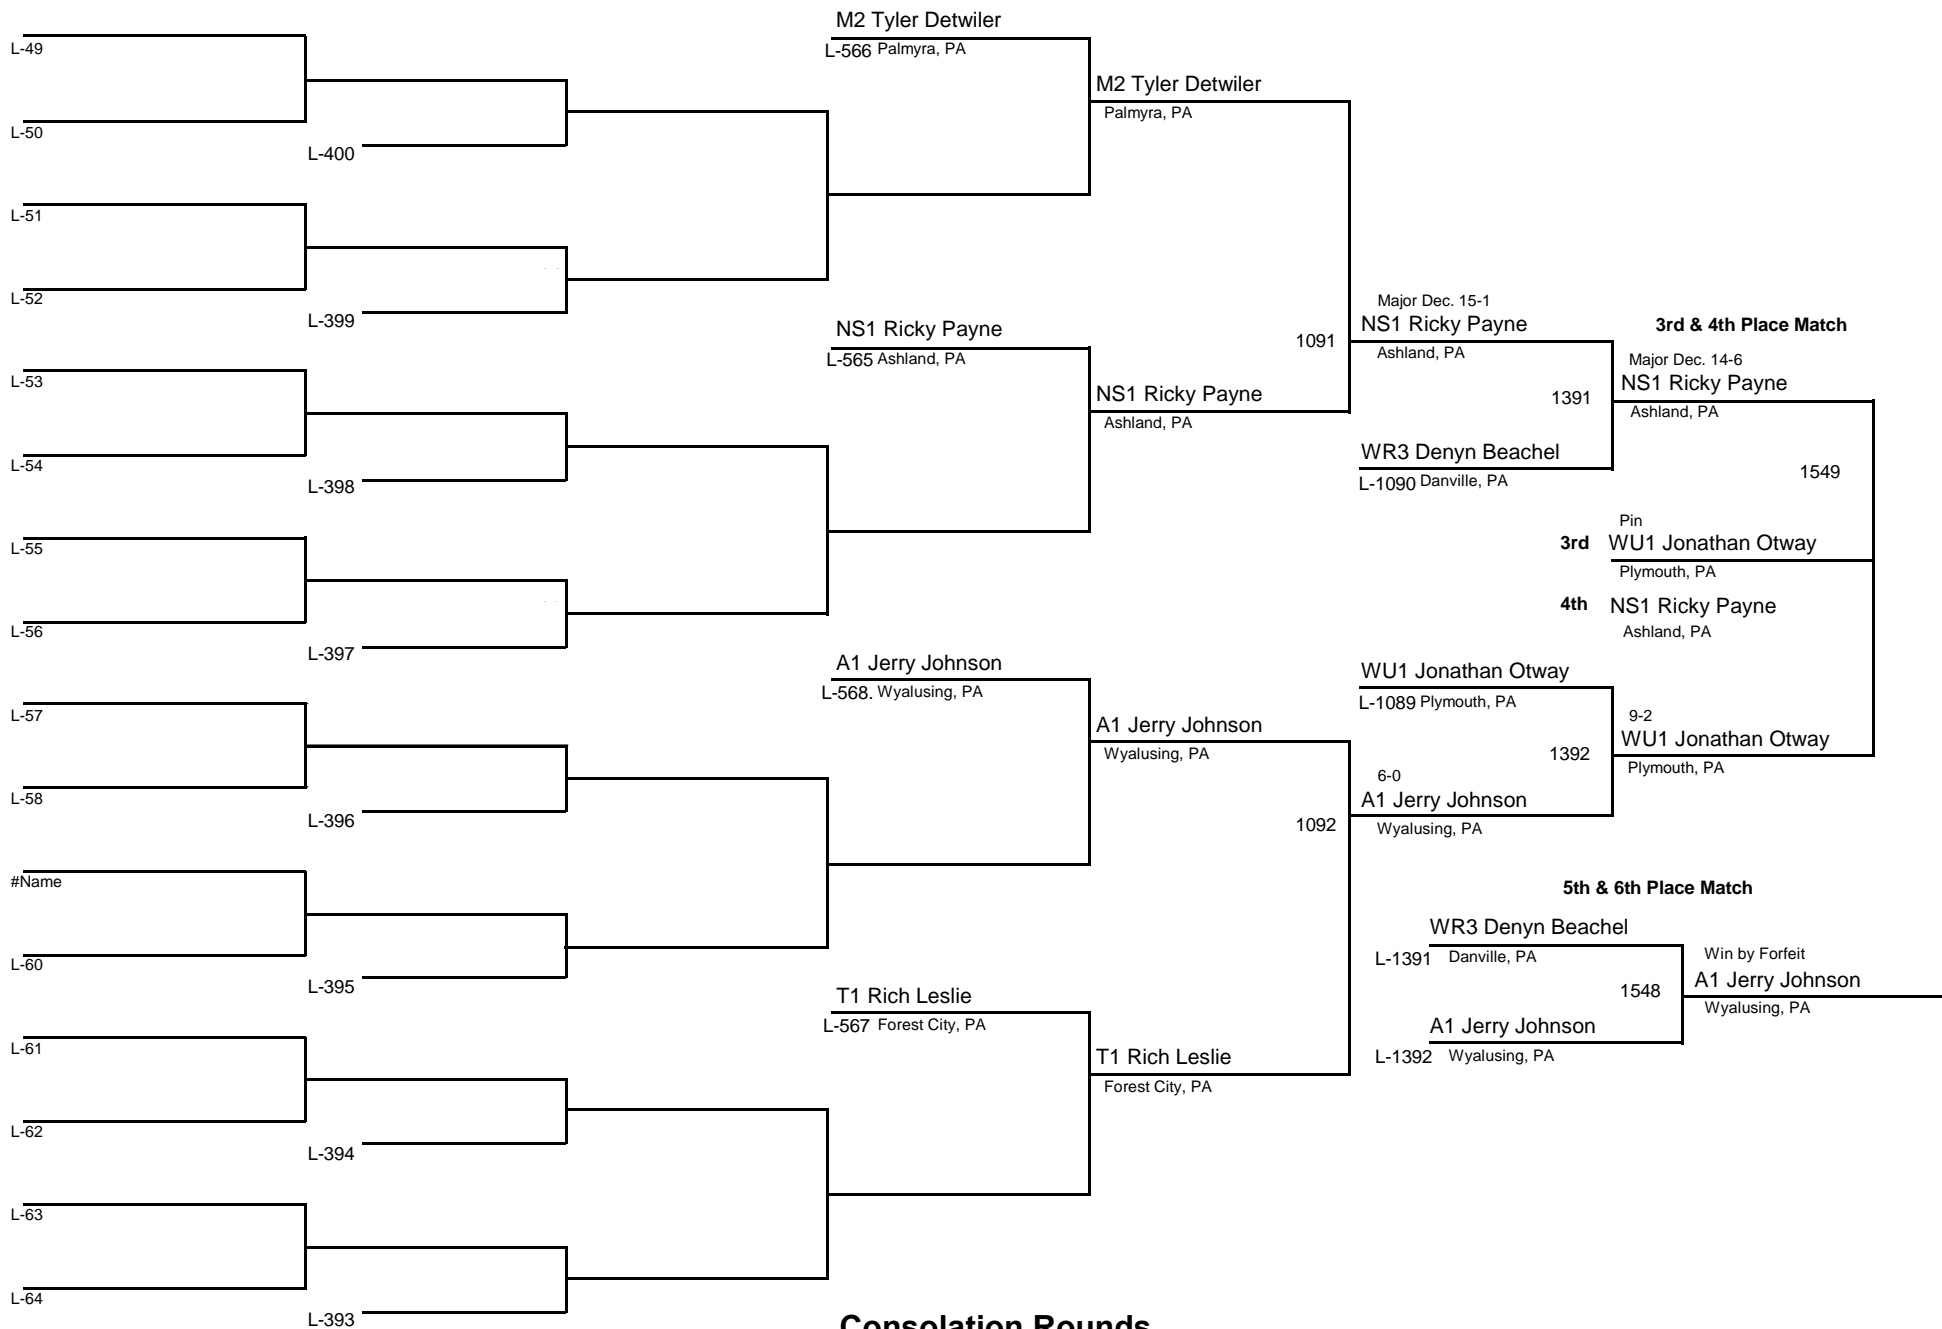

WEIGHT

April 18, 2015

BANTAM

DIVISION

52

WEIGHT

MAWA Northern Regional Championships

April 18, 2015