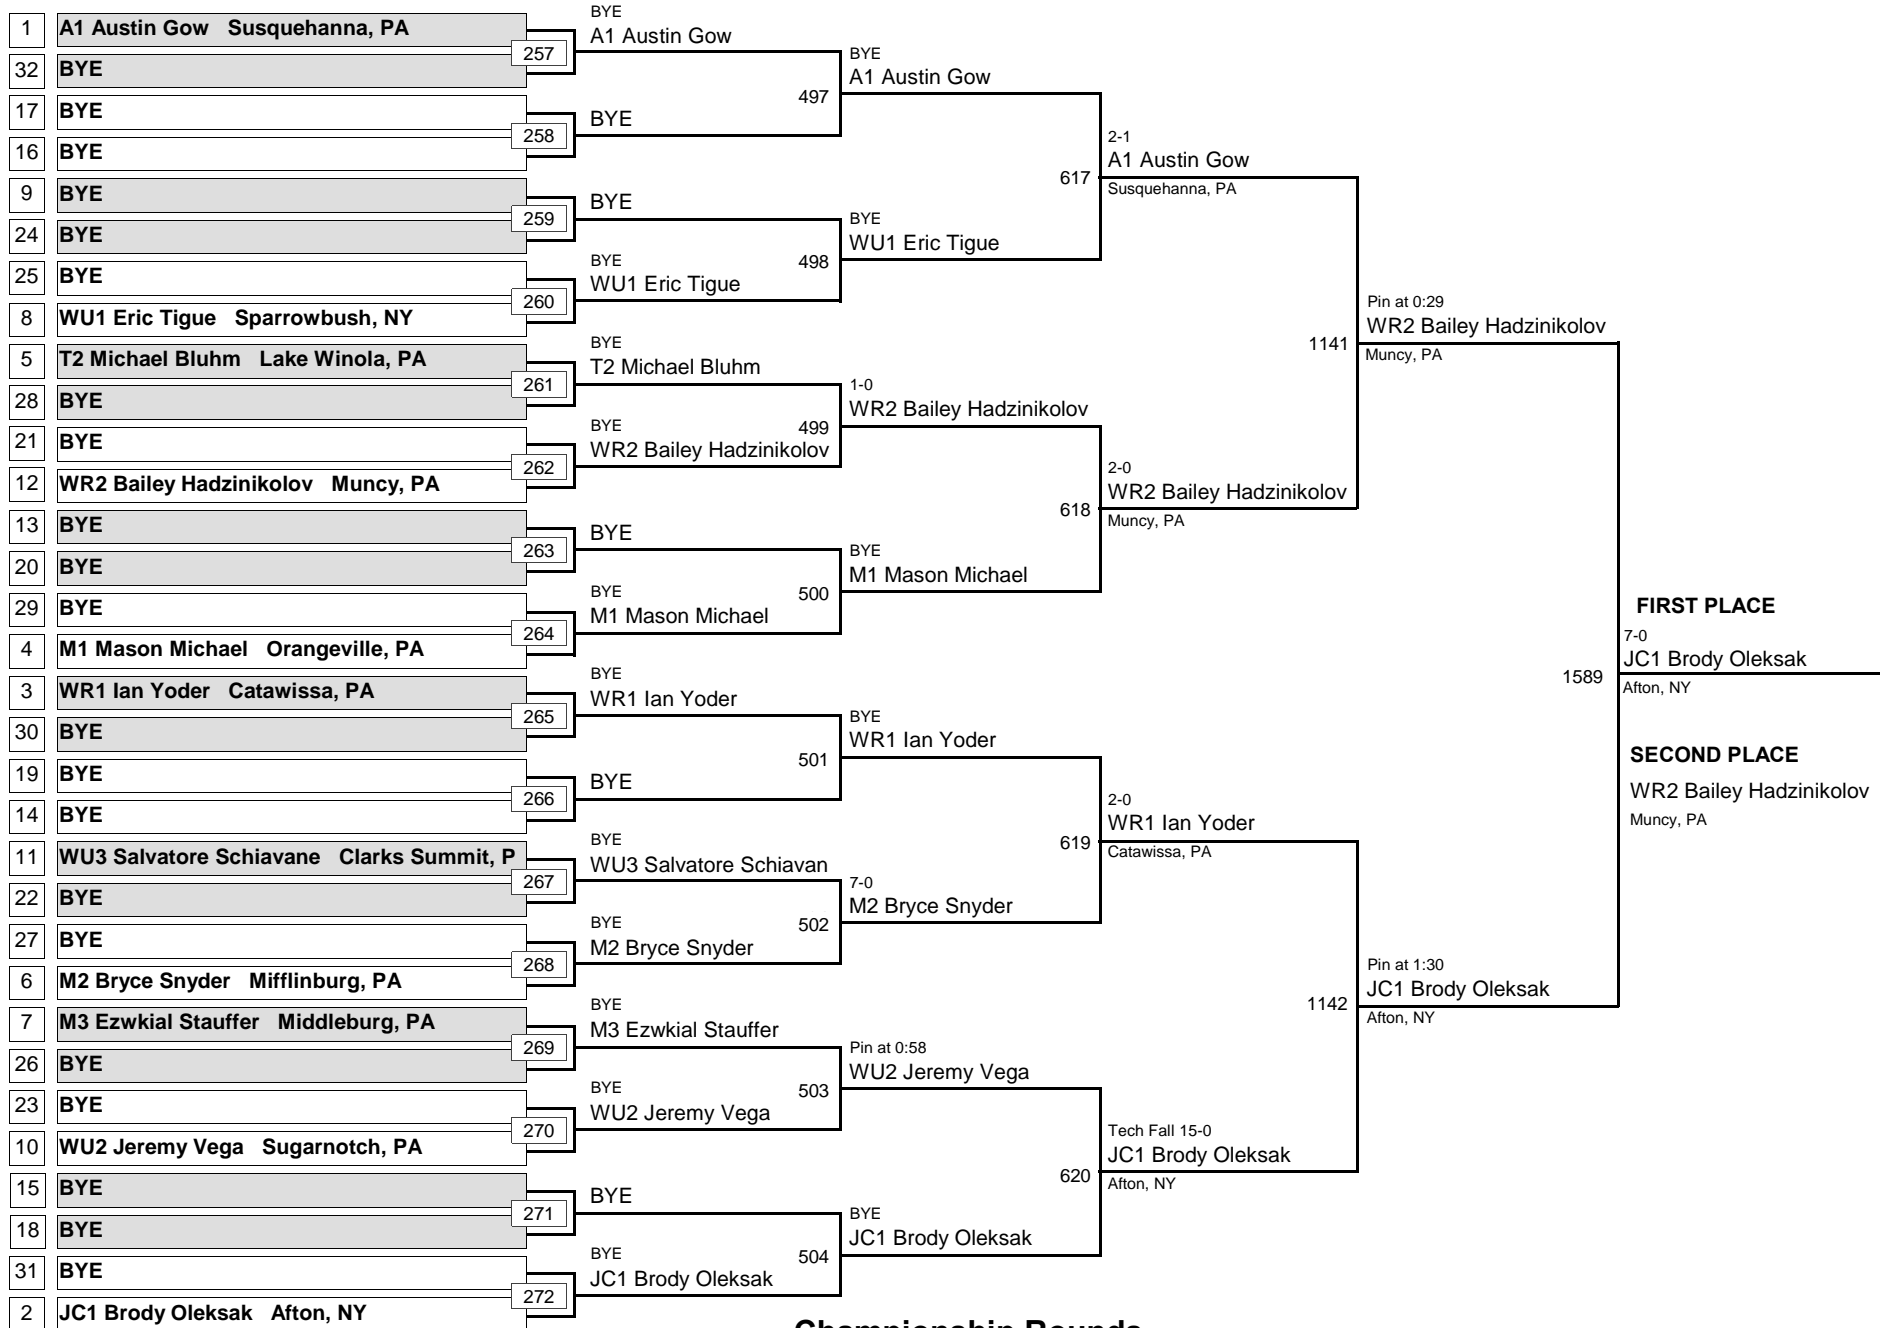

JUNIOR

86

MAWA Northern Regional Championships

DIVISION

WEIGHT

April 18, 2015

Championship Rounds

JUNIOR