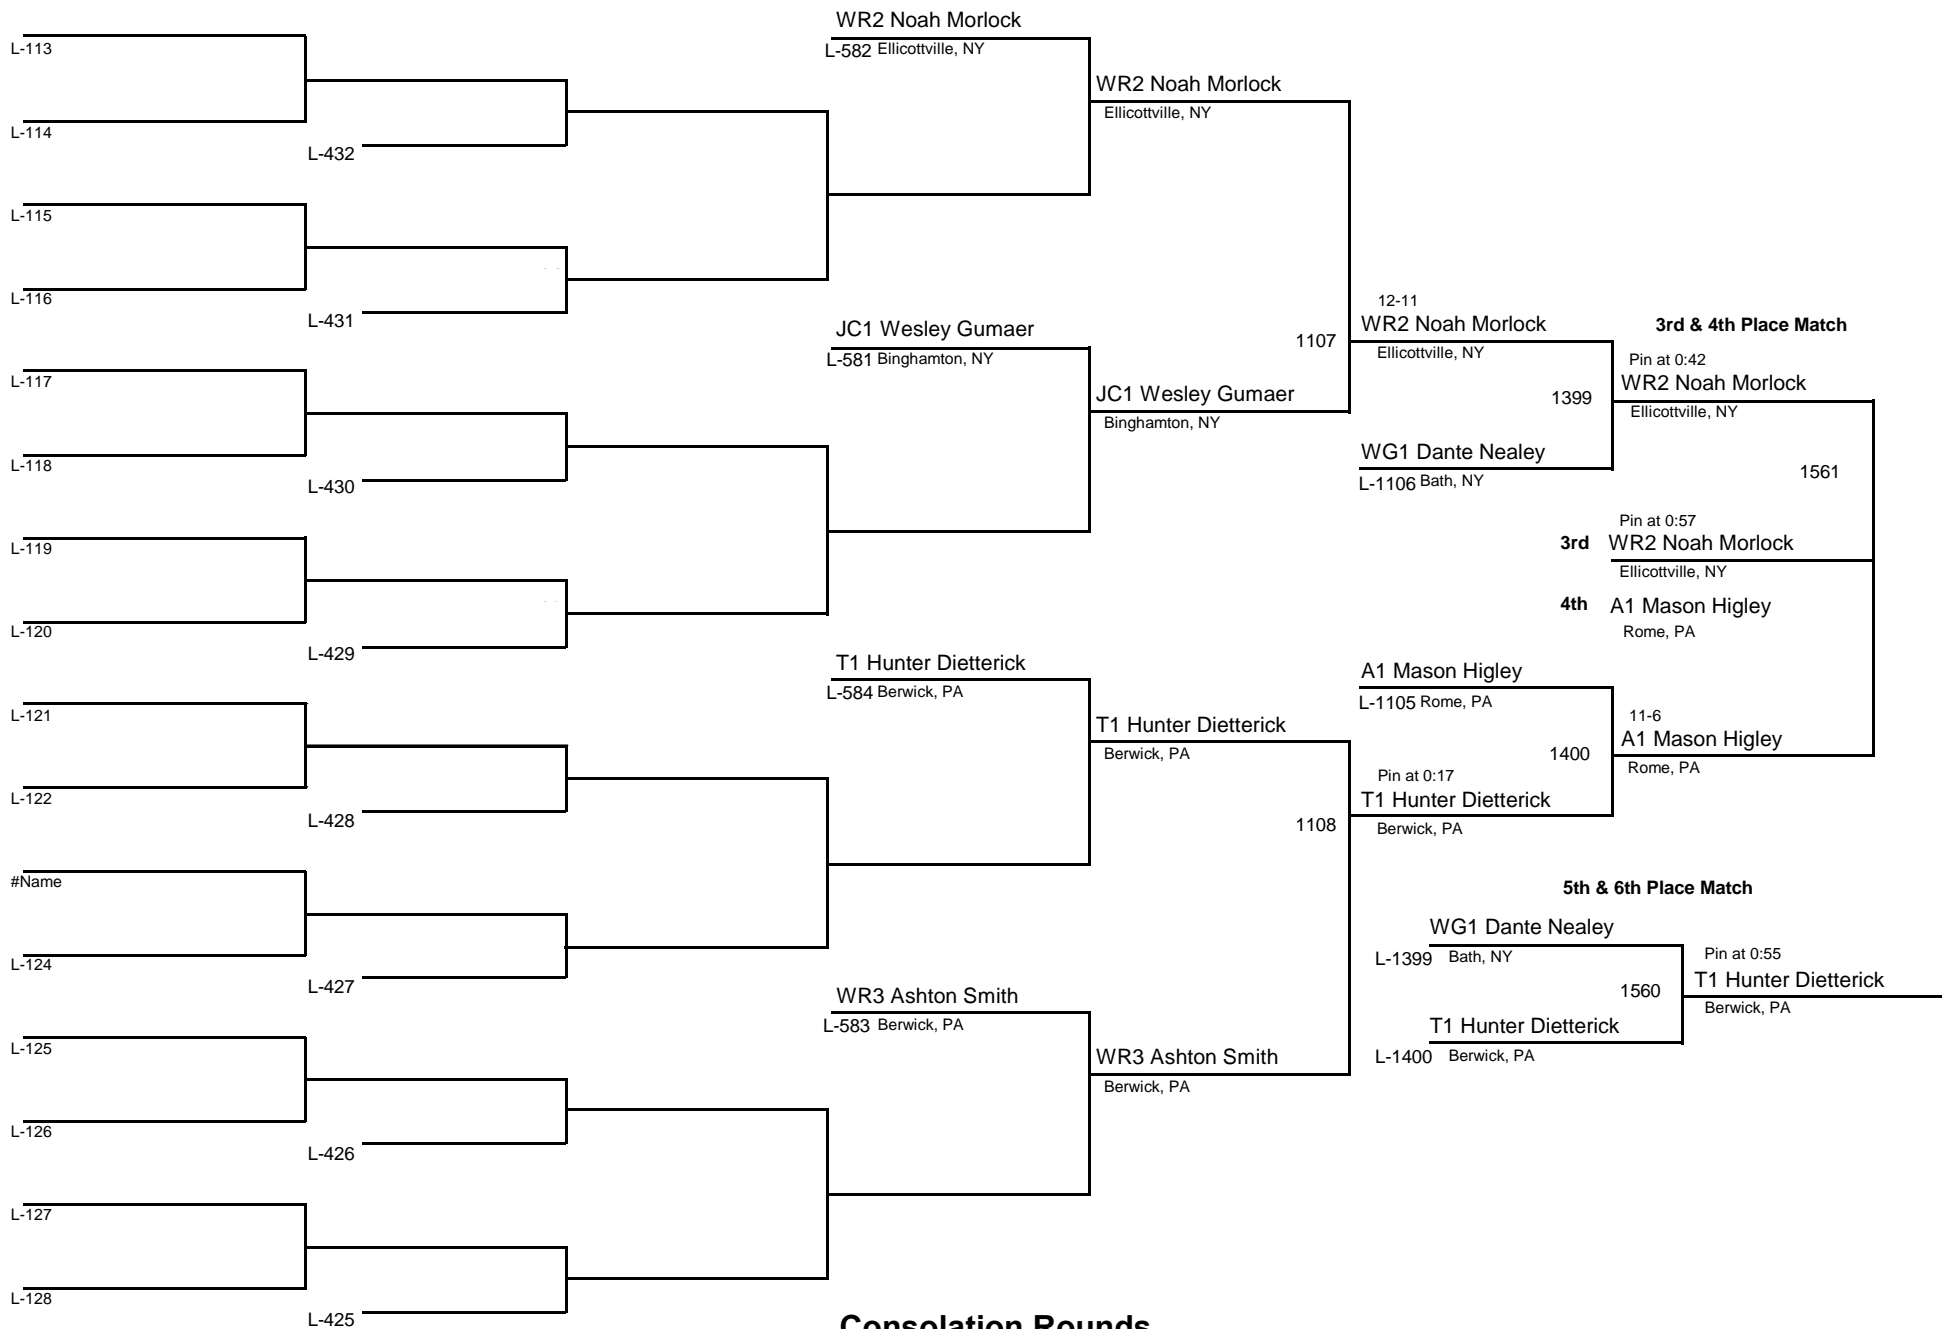

BANTAM

DIVISION

73

WEIGHT

MAWA Northern Regional Championships

April 18, 2015

Consolation Rounds