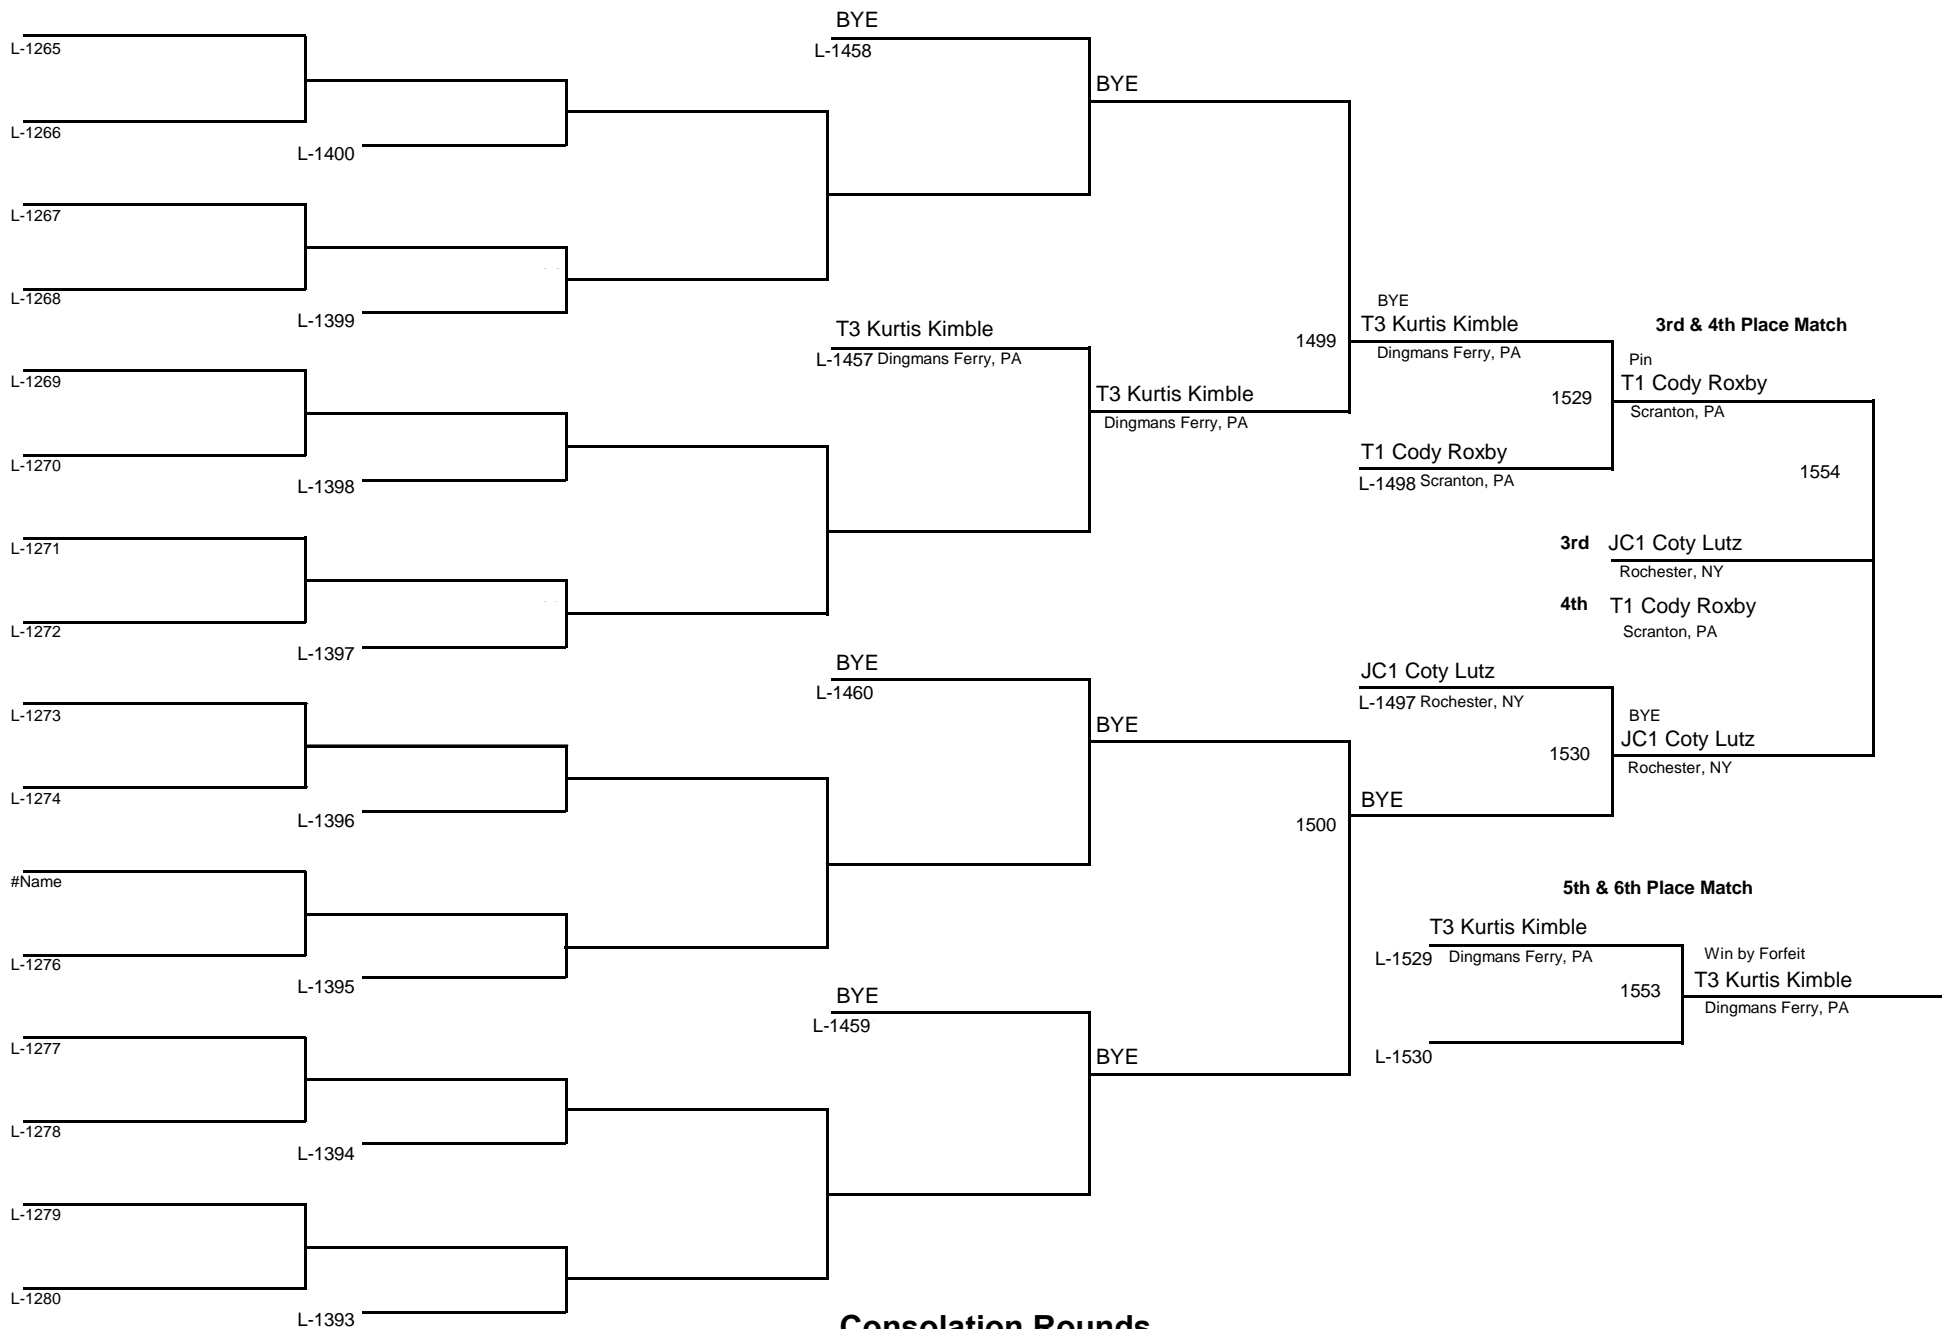

OPEN

DIVISION

158

WEIGHT

MAWA Northern Regional Championships

April 19, 2015

Consolation Rounds