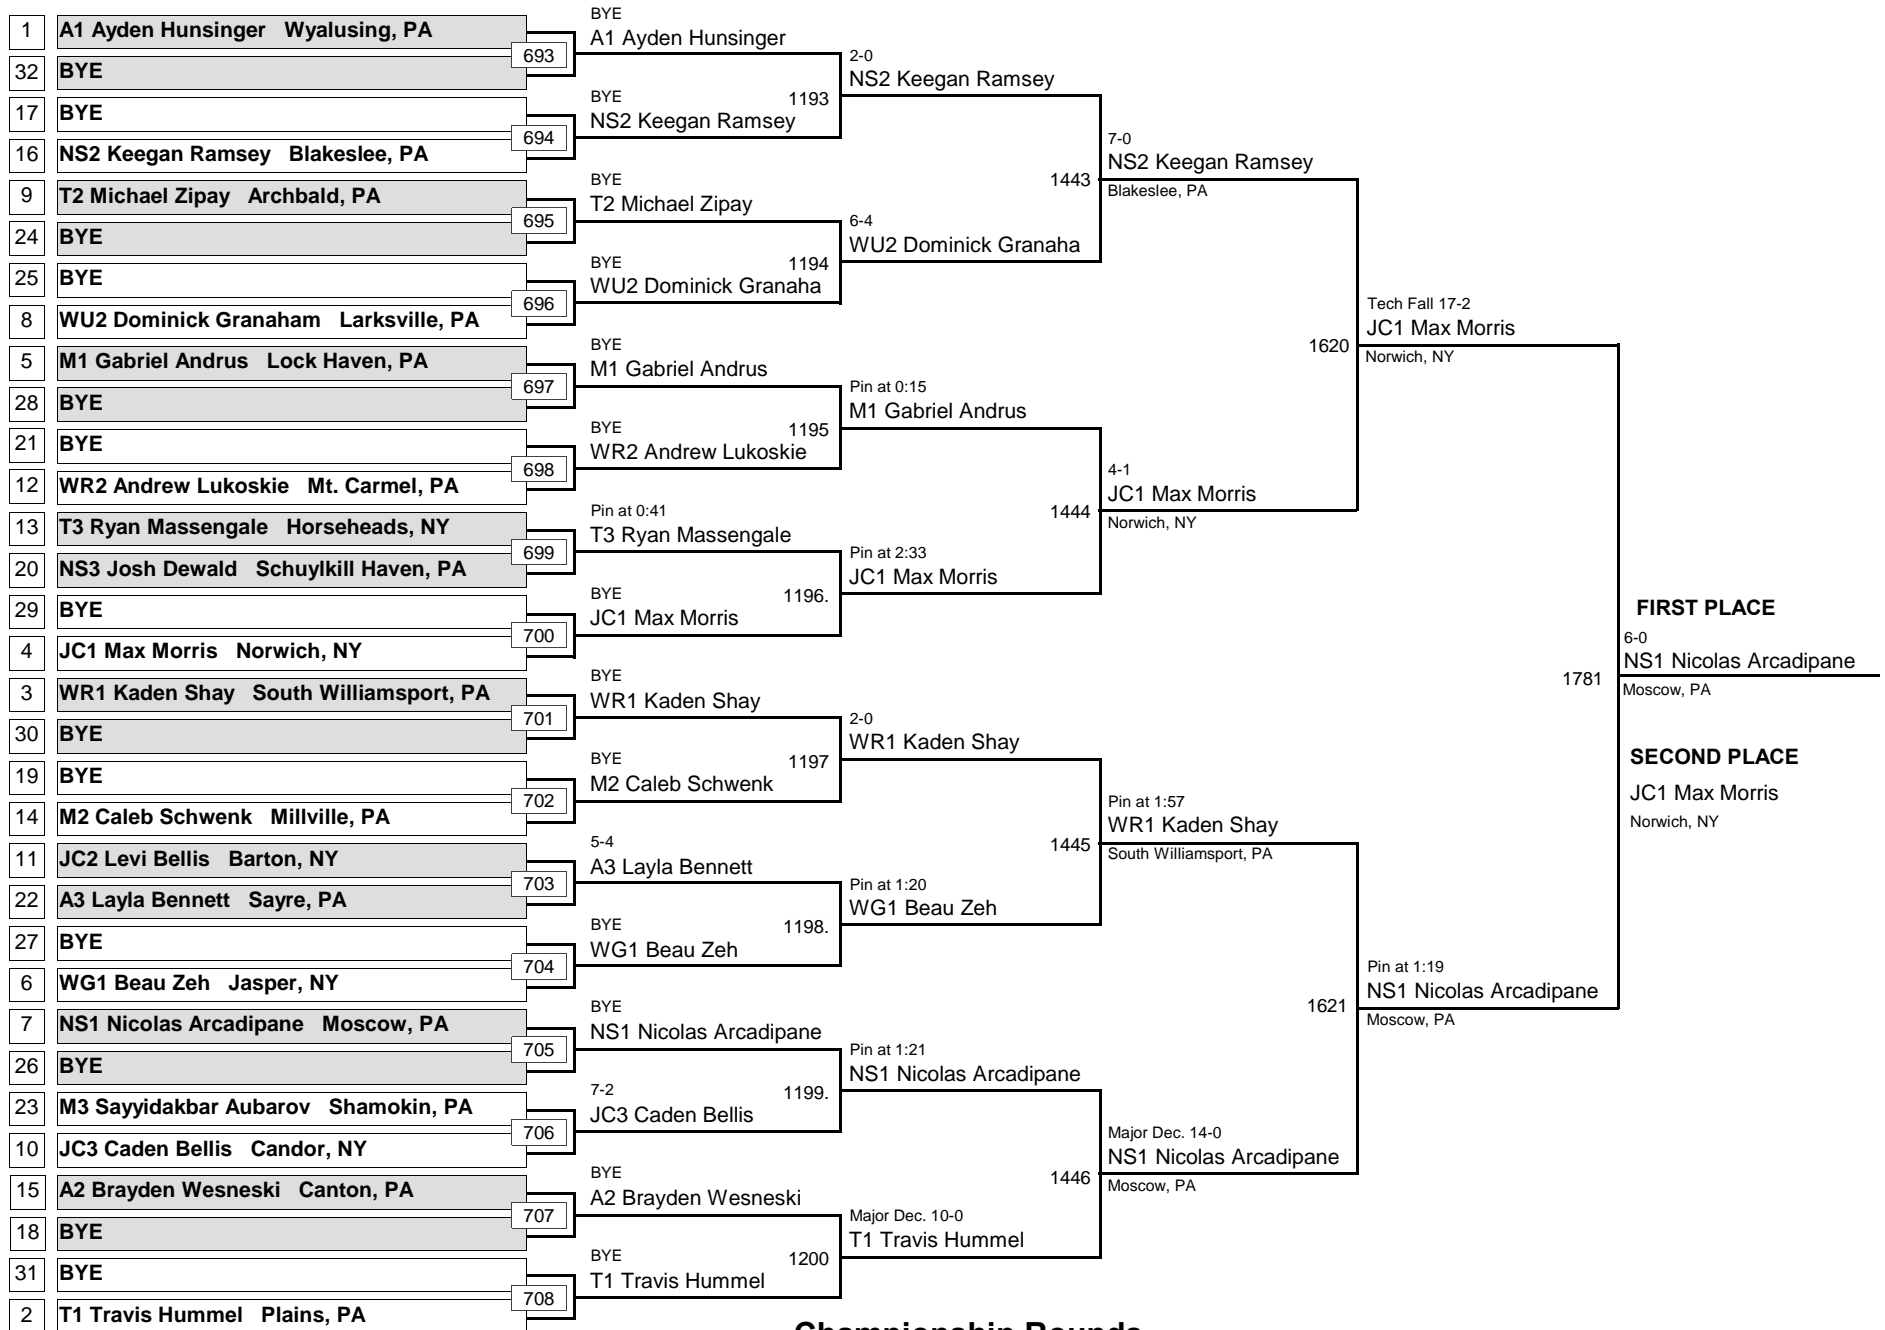

MIDGET

62

MAWA Northern Regional Championships

DIVISION

WEIGHT

April 18, 2015