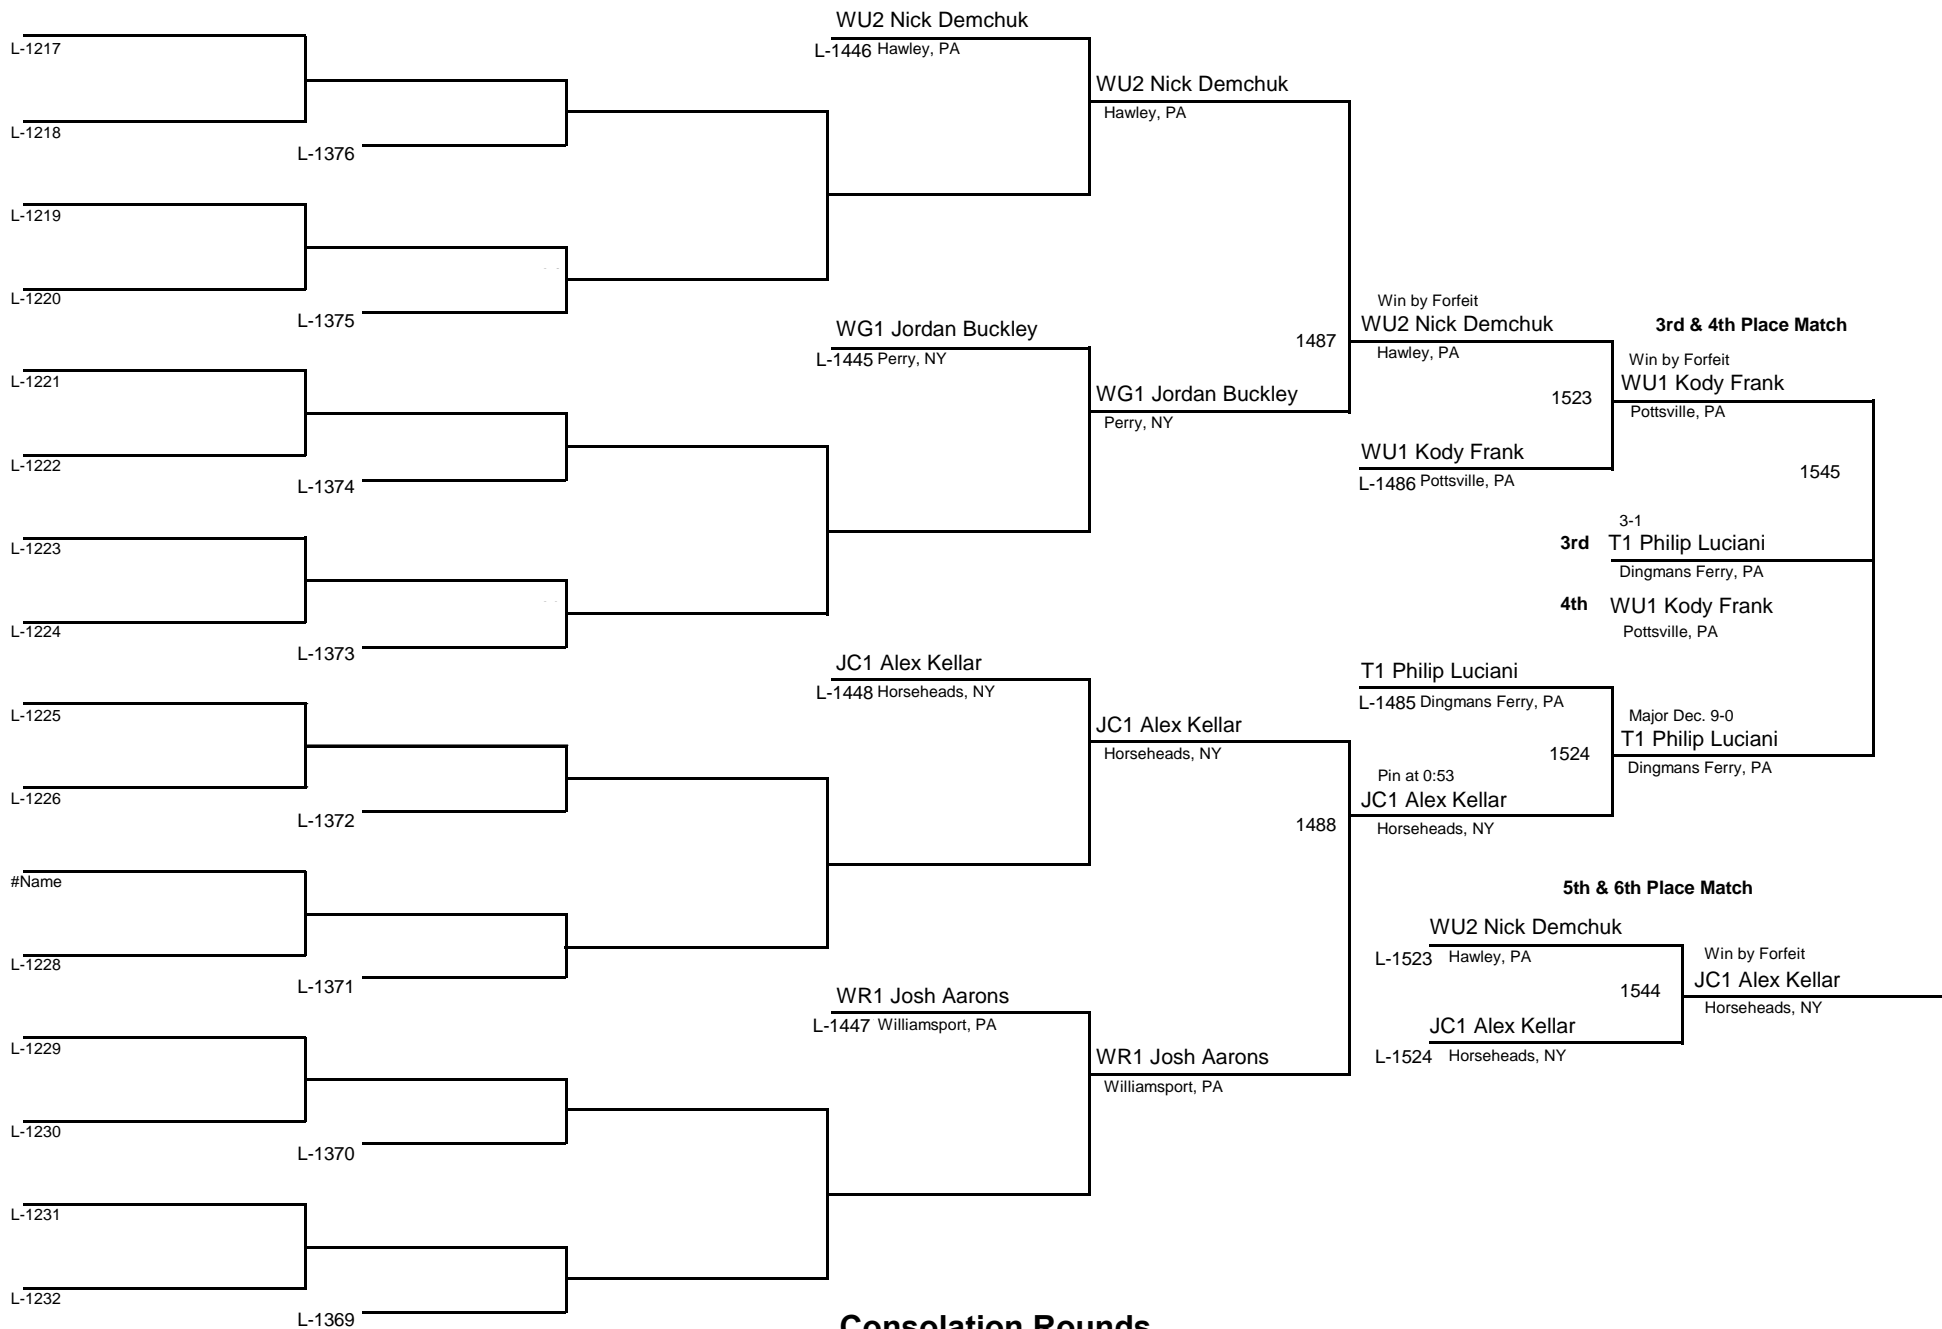

OPEN

DIVISION

135

WEIGHT

MAWA Northern Regional Championships

April 19, 2015

Consolation Rounds