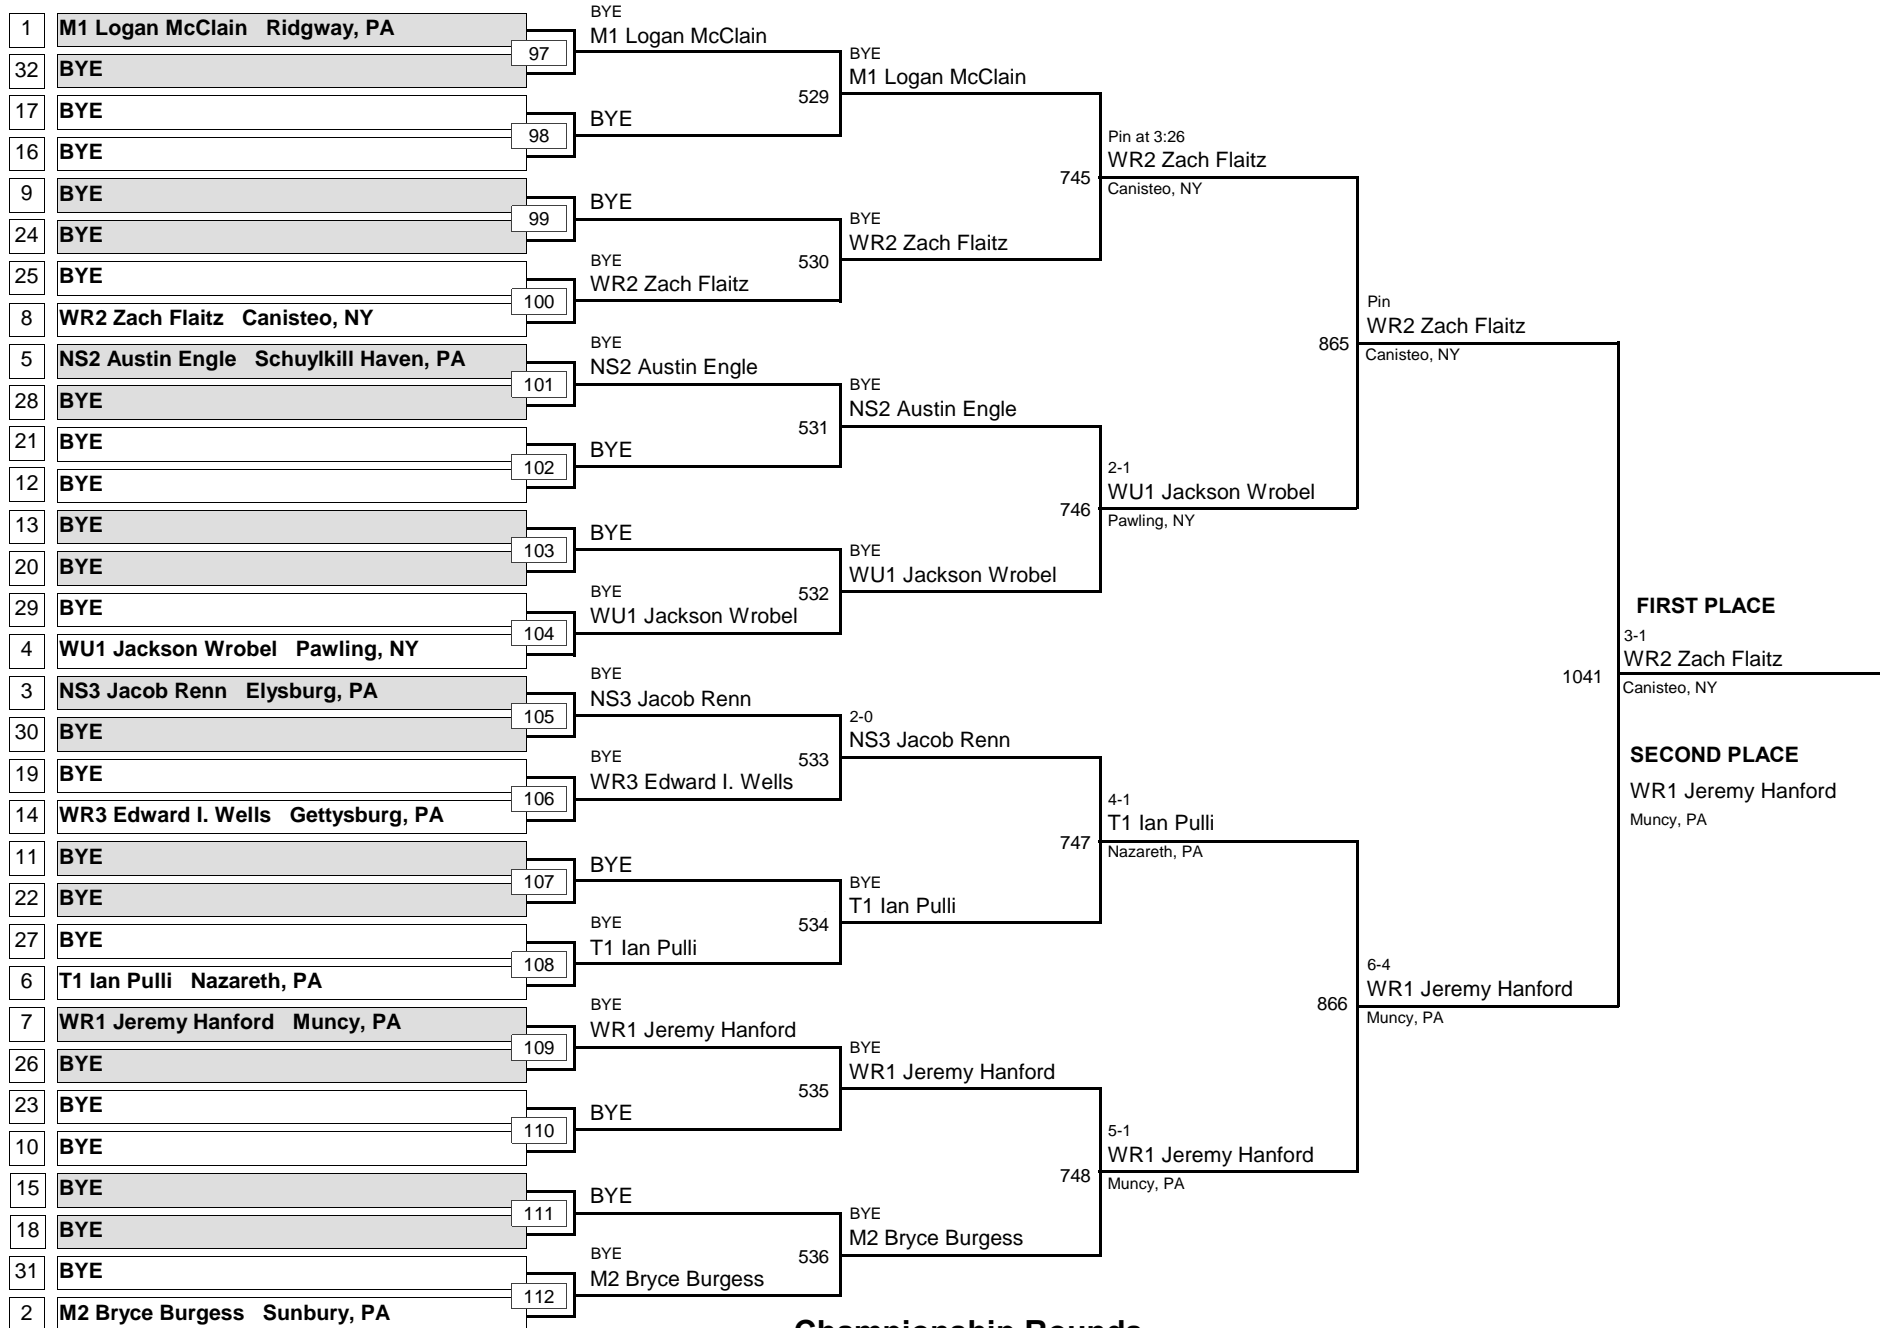

ADVANCED

125

MAWA Northern Regional Championships

DIVISION

WEIGHT

April 19, 2015