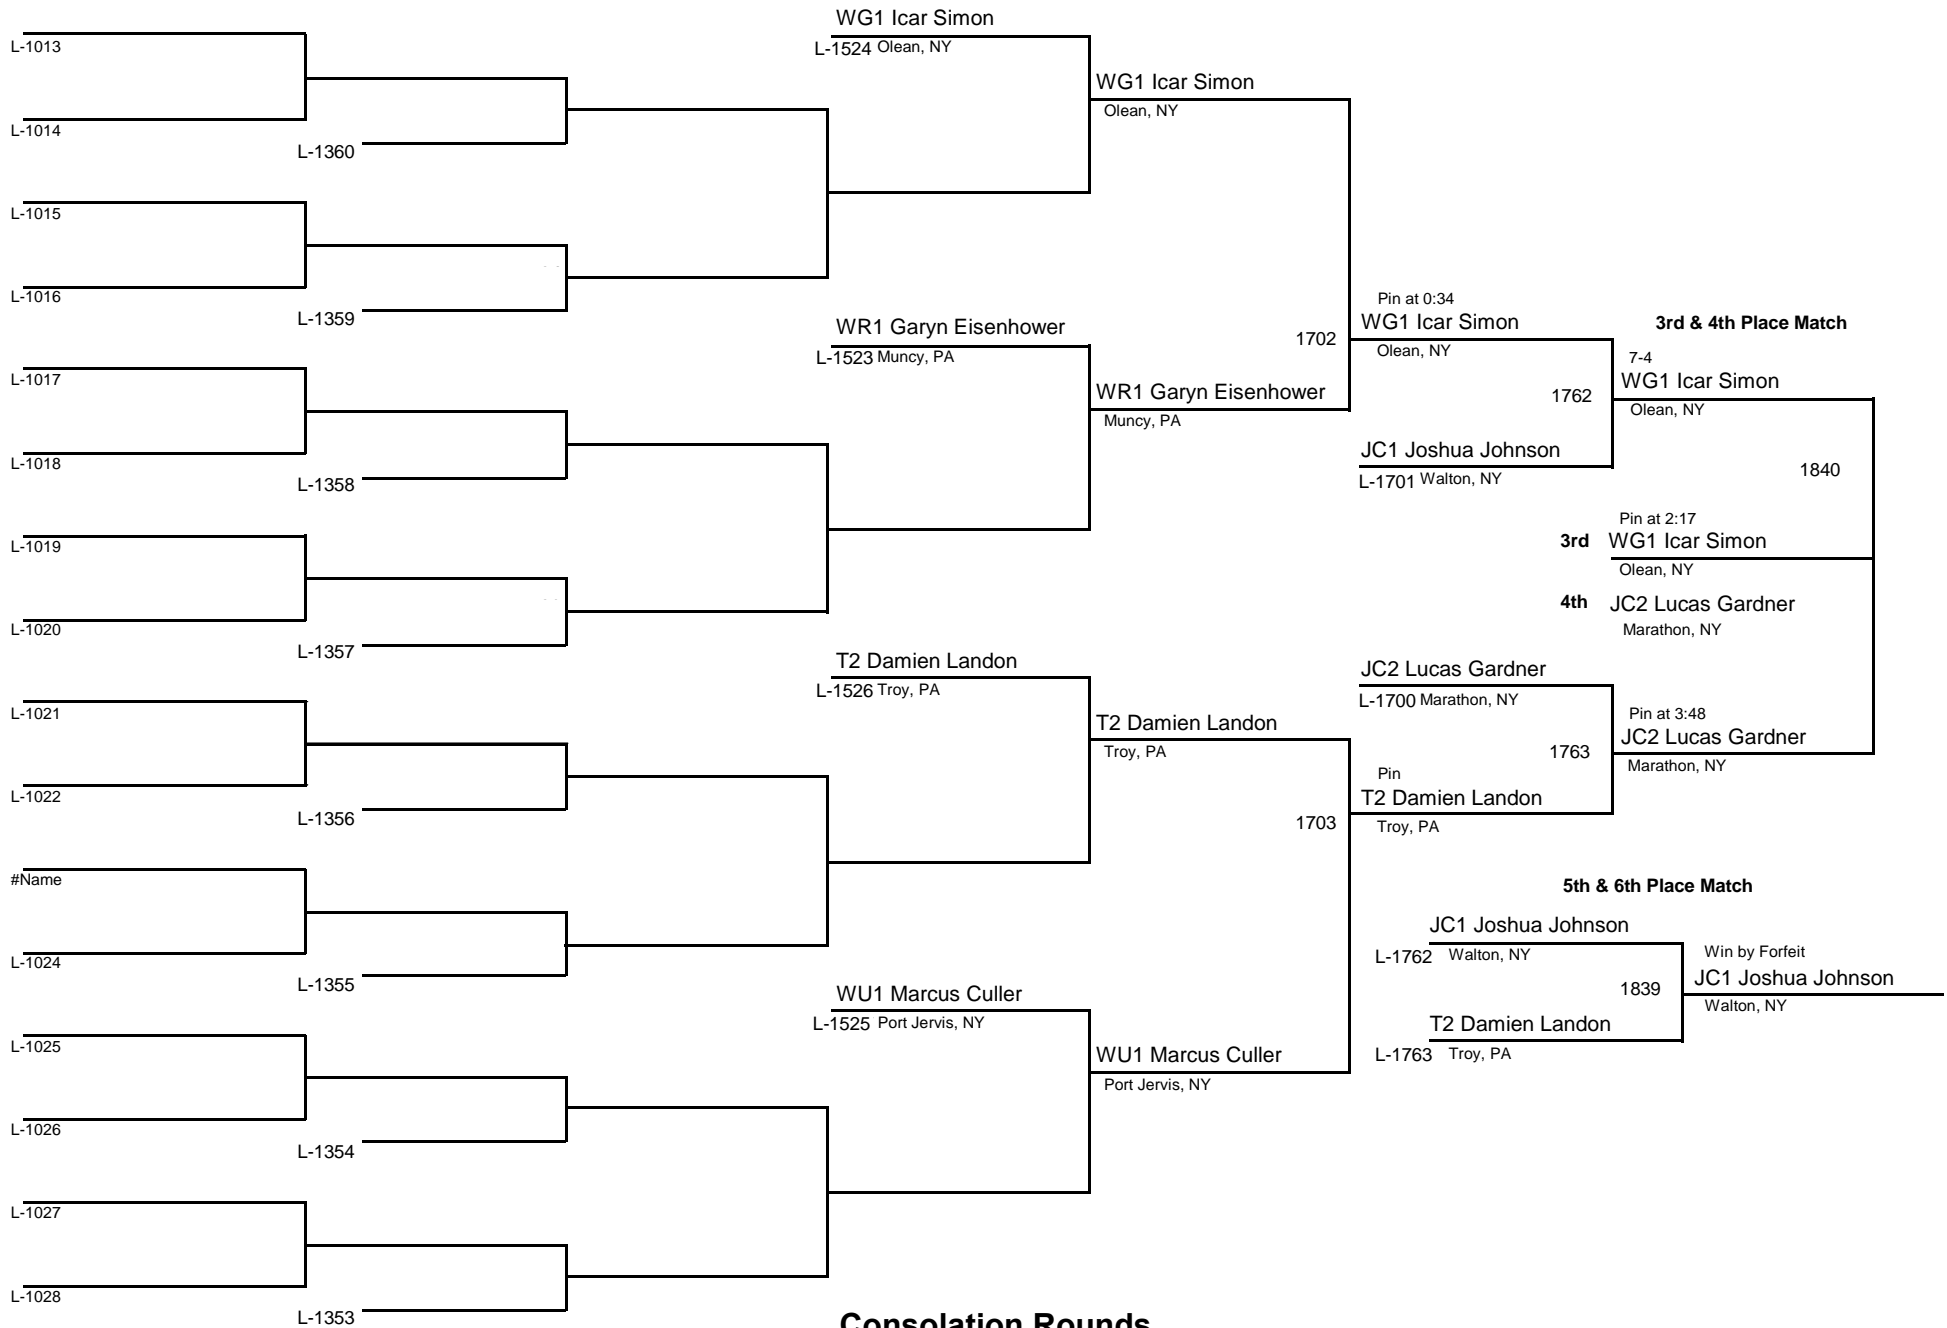

INTERMEDIATE

136

MAWA Northern Regional Championships

DIVISION

WEIGHT

April 18, 2015

Consolation Rounds