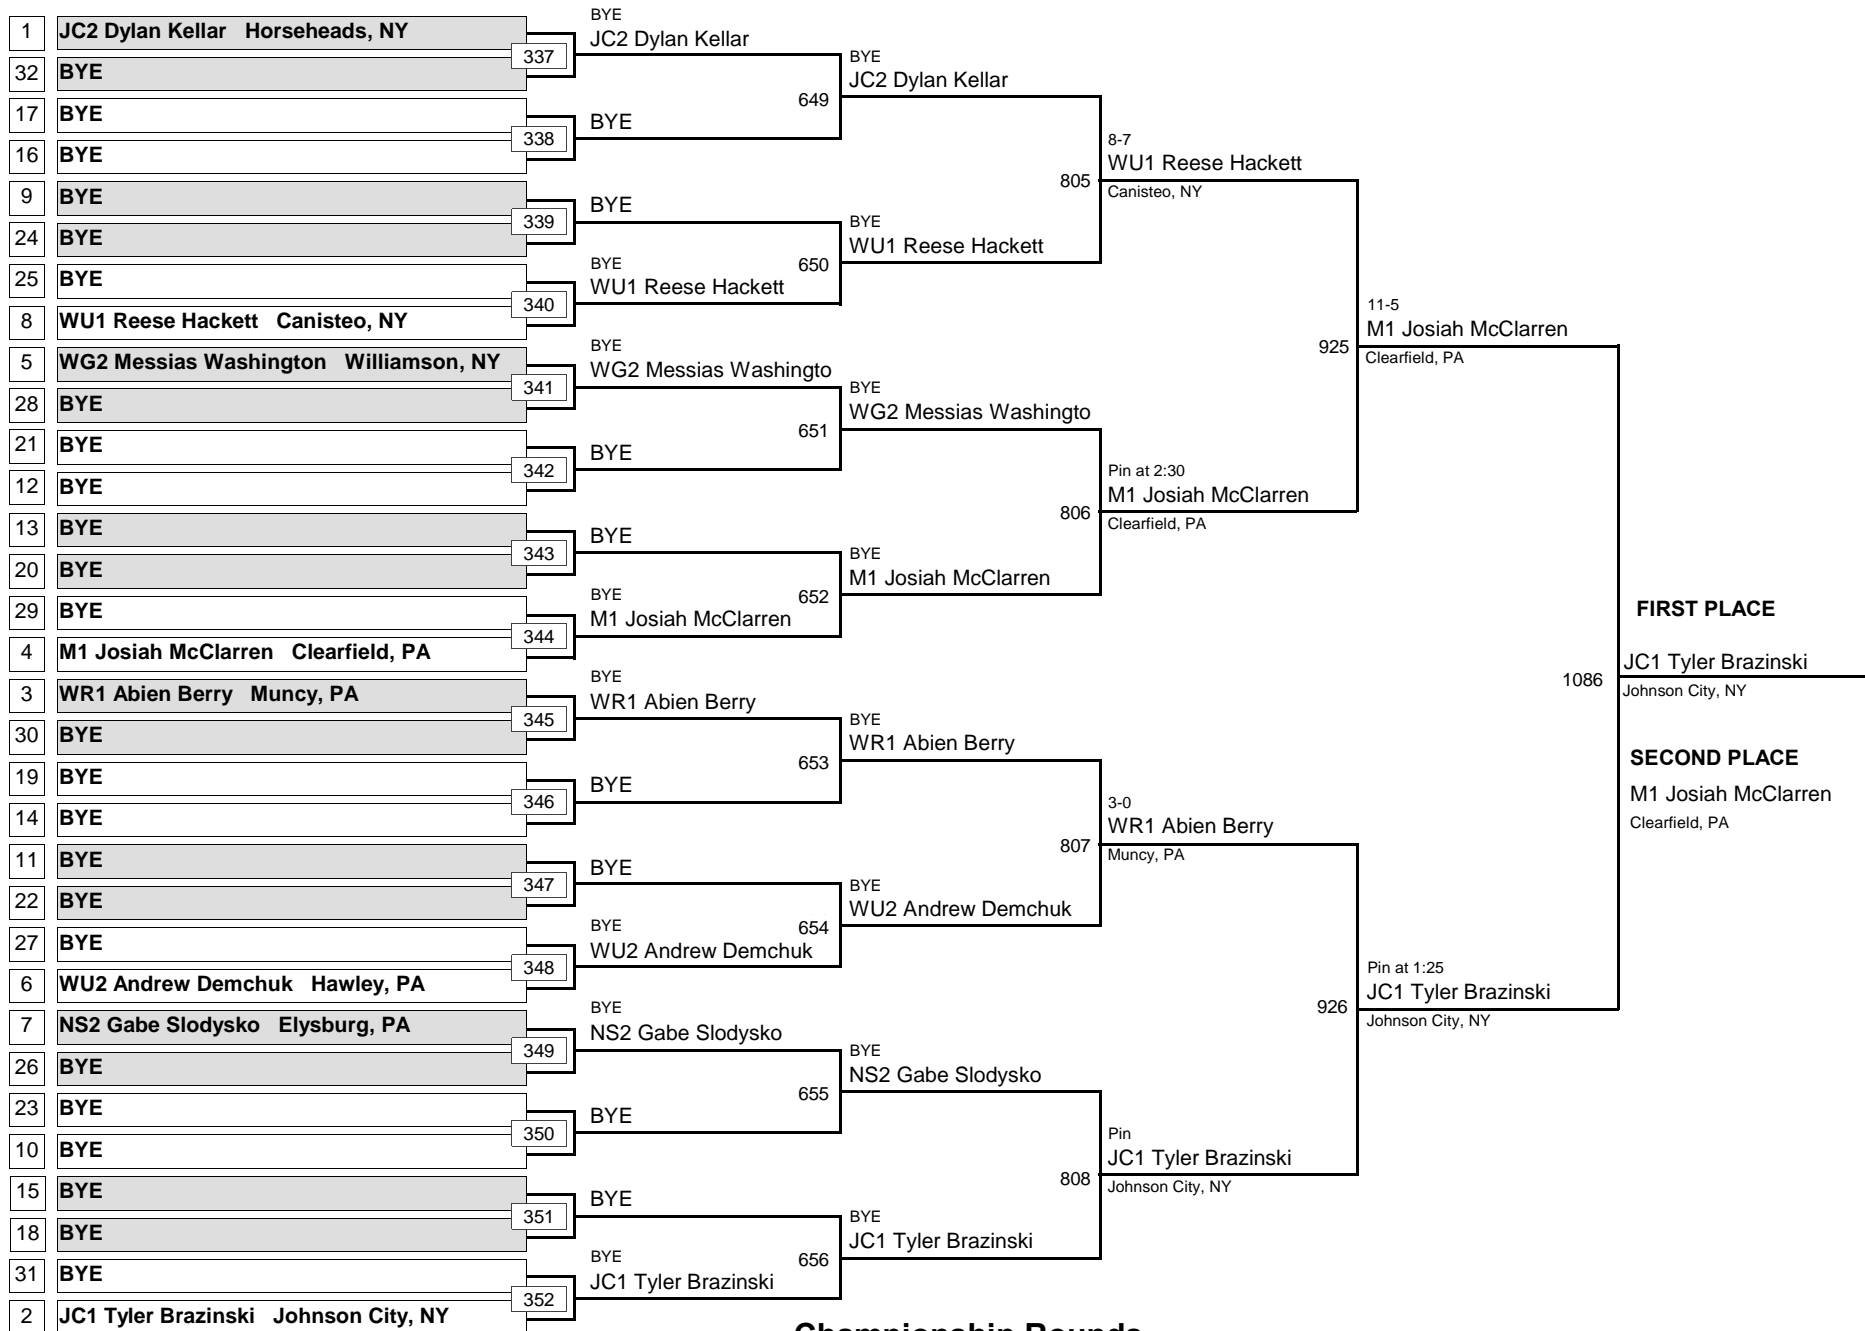

ELITE

135

MAWA Northern Regional Championships

DIVISION

WEIGHT

April 19, 2015

Championship Rounds