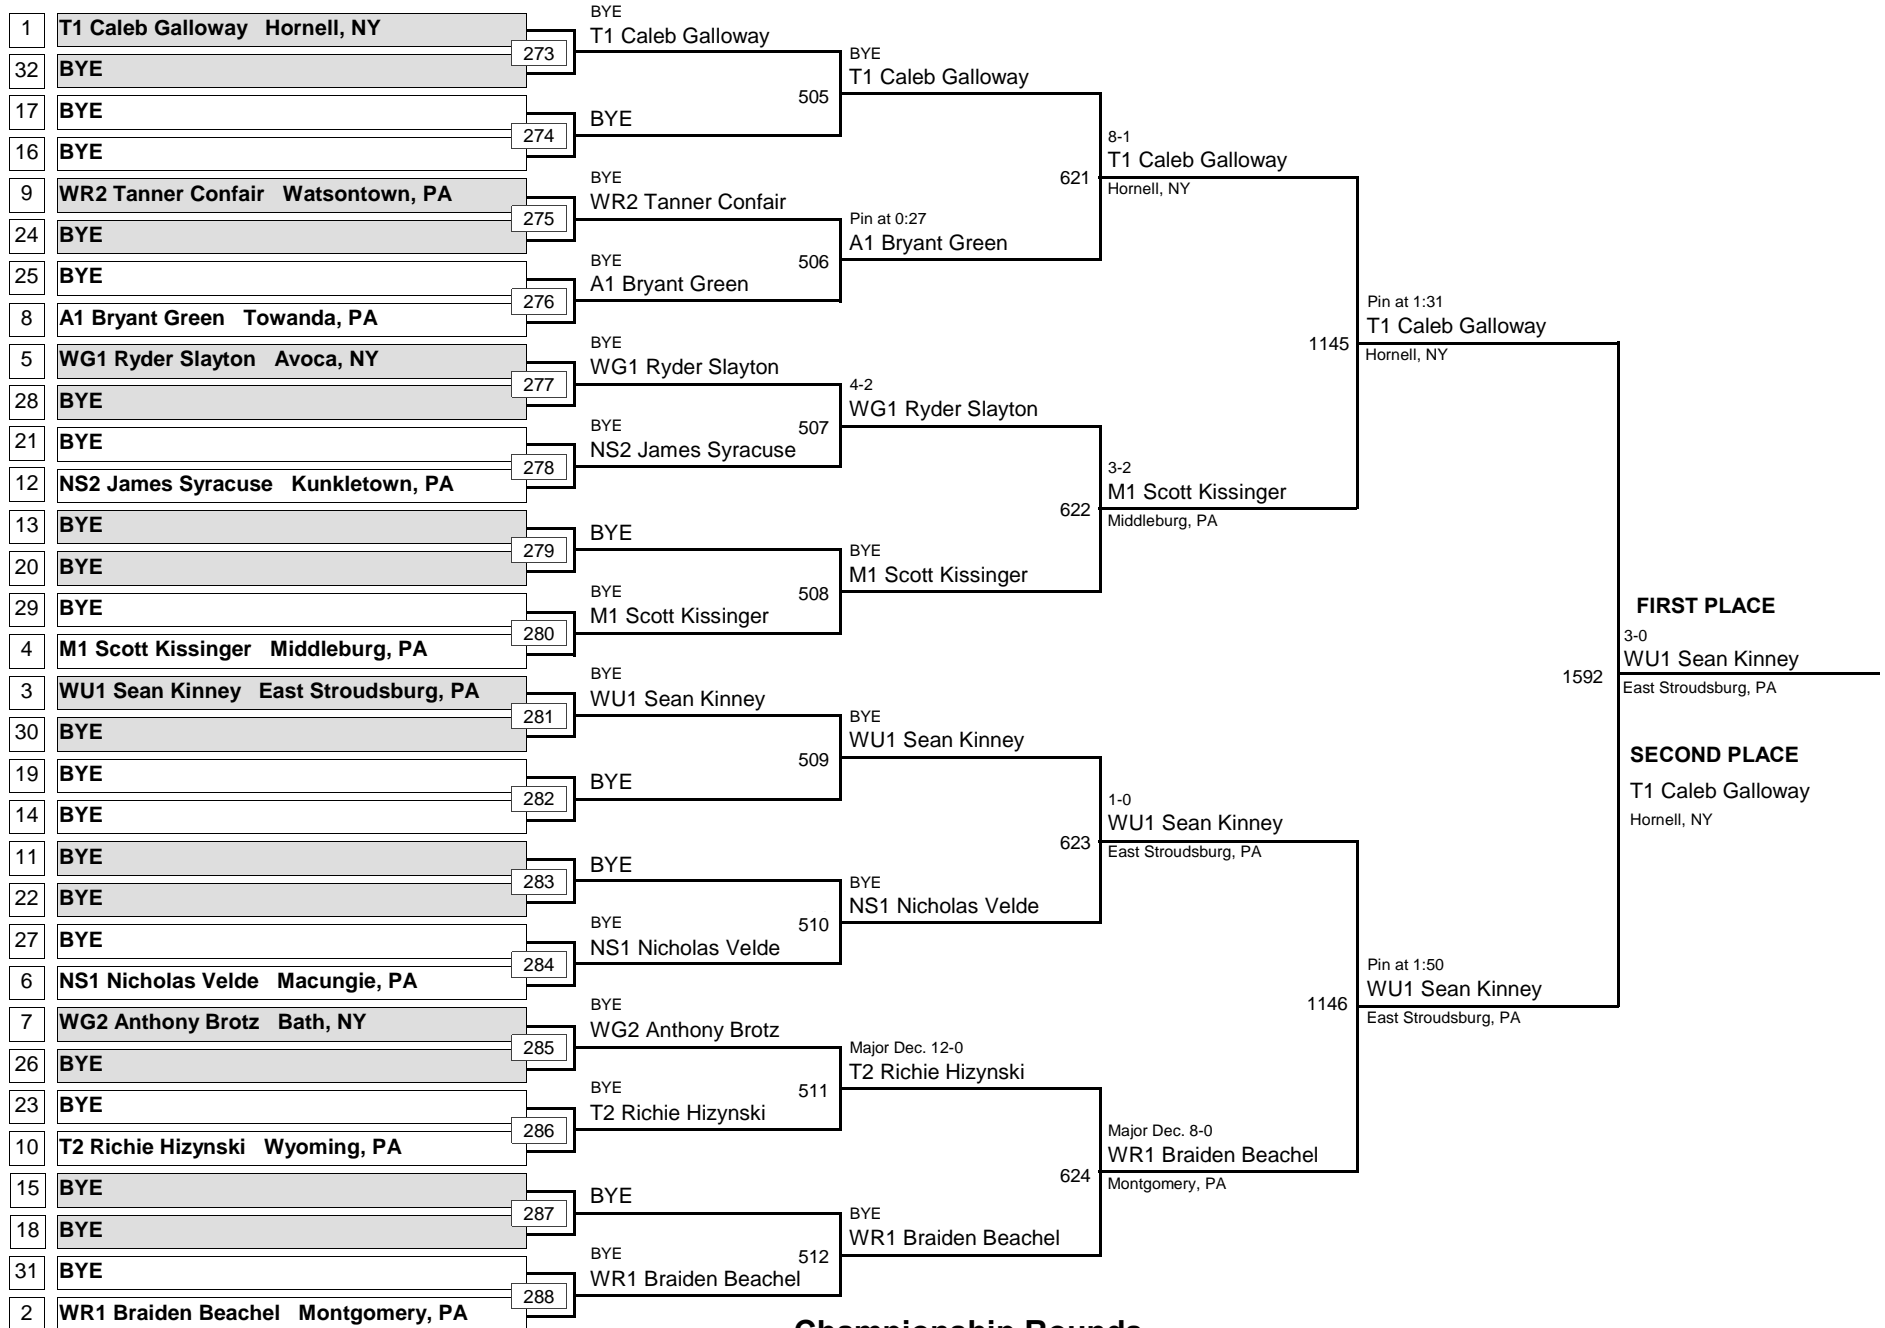

JUNIOR

91

MAWA Northern Regional Championships

DIVISION

WEIGHT

April 18, 2015