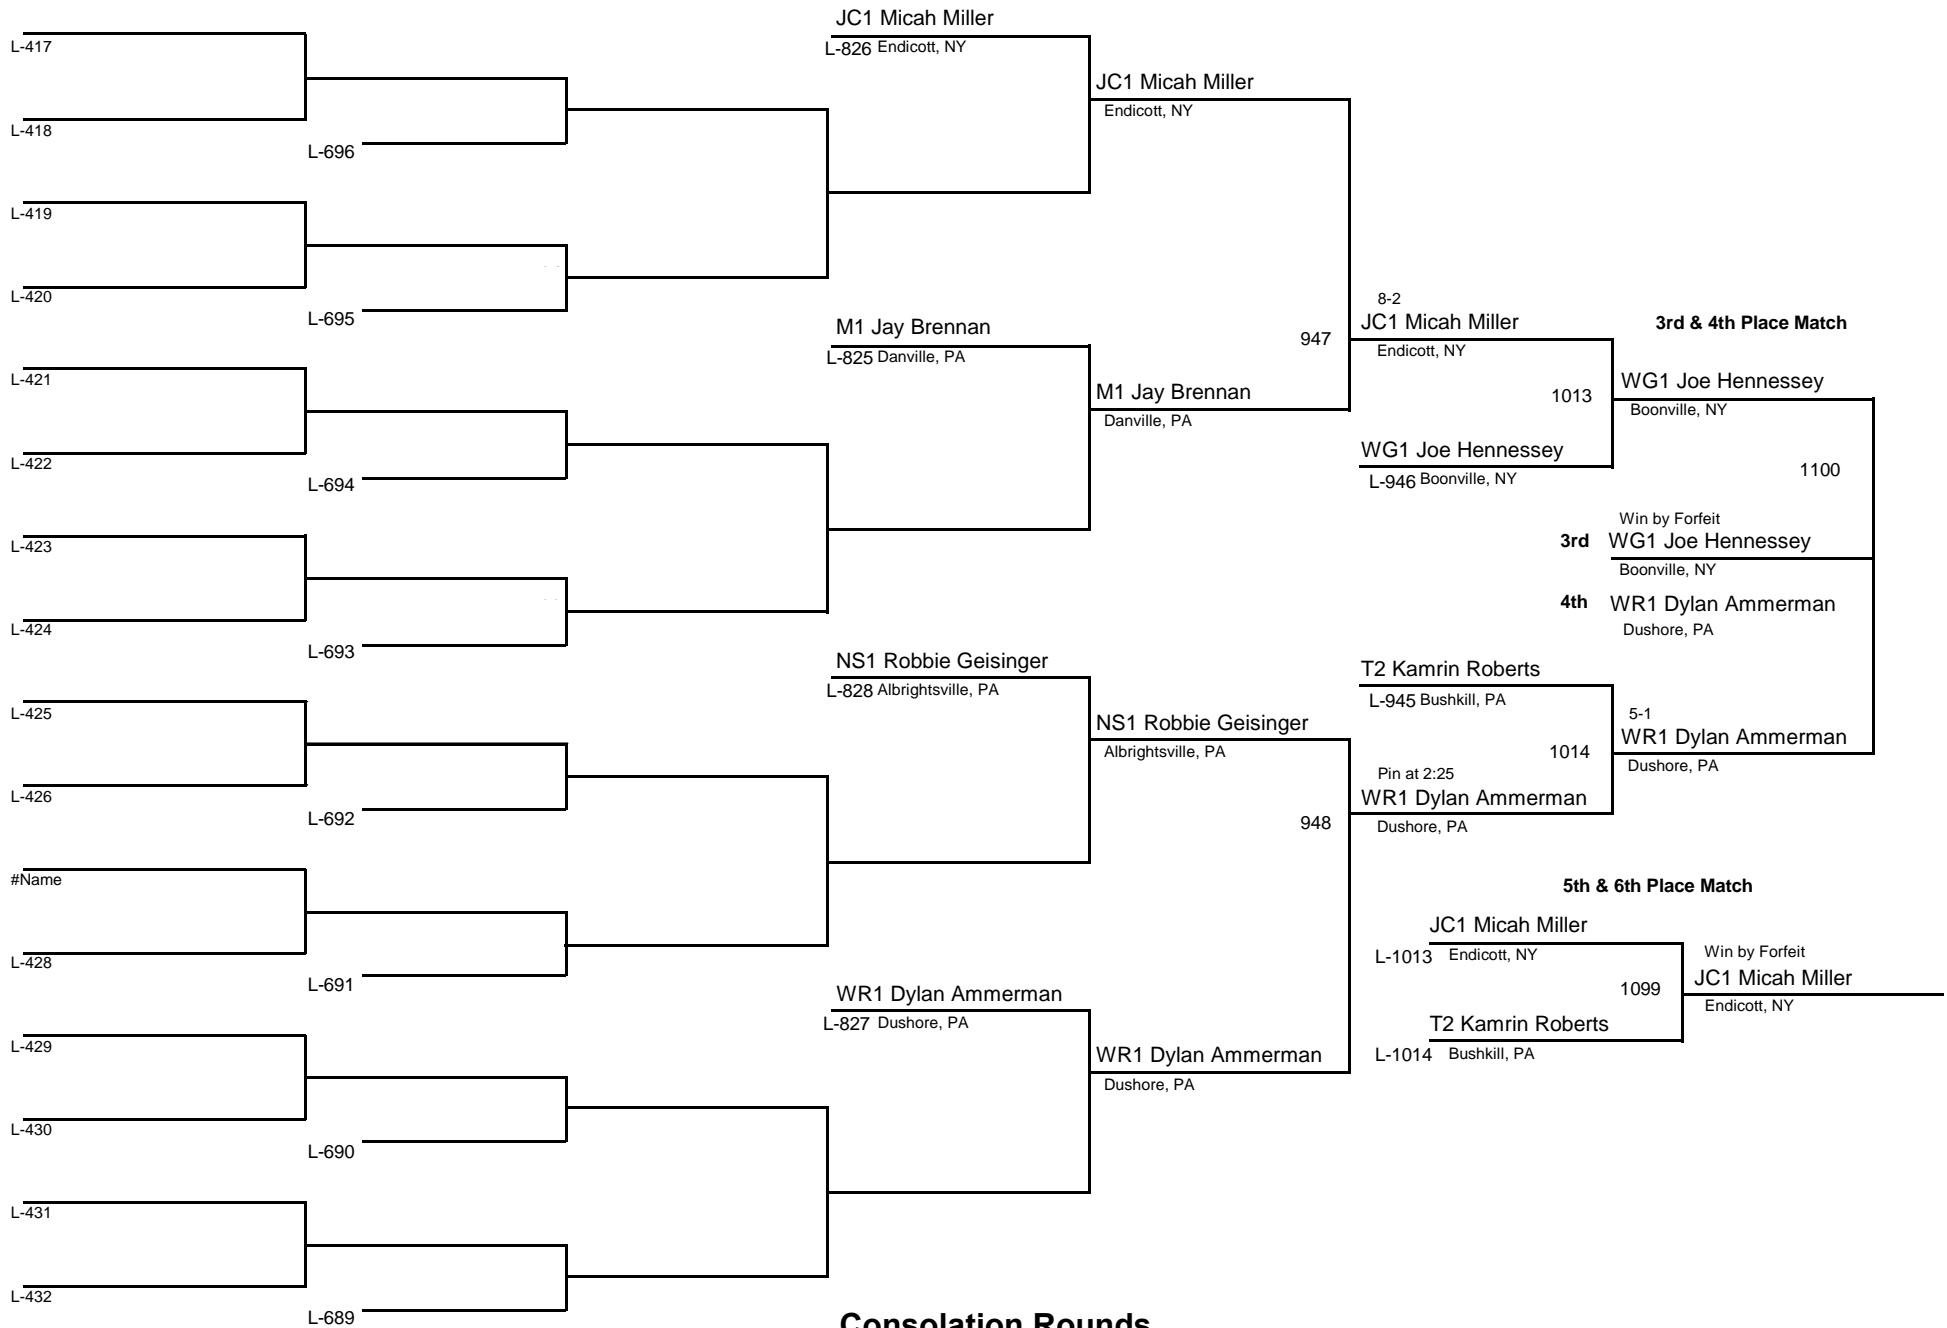

April 19, 2015

ELITE
DIVISION

171
WEIGHT

MAWA Northern Regional Championships

April 19, 2015

Consolation Rounds

ELITE

189