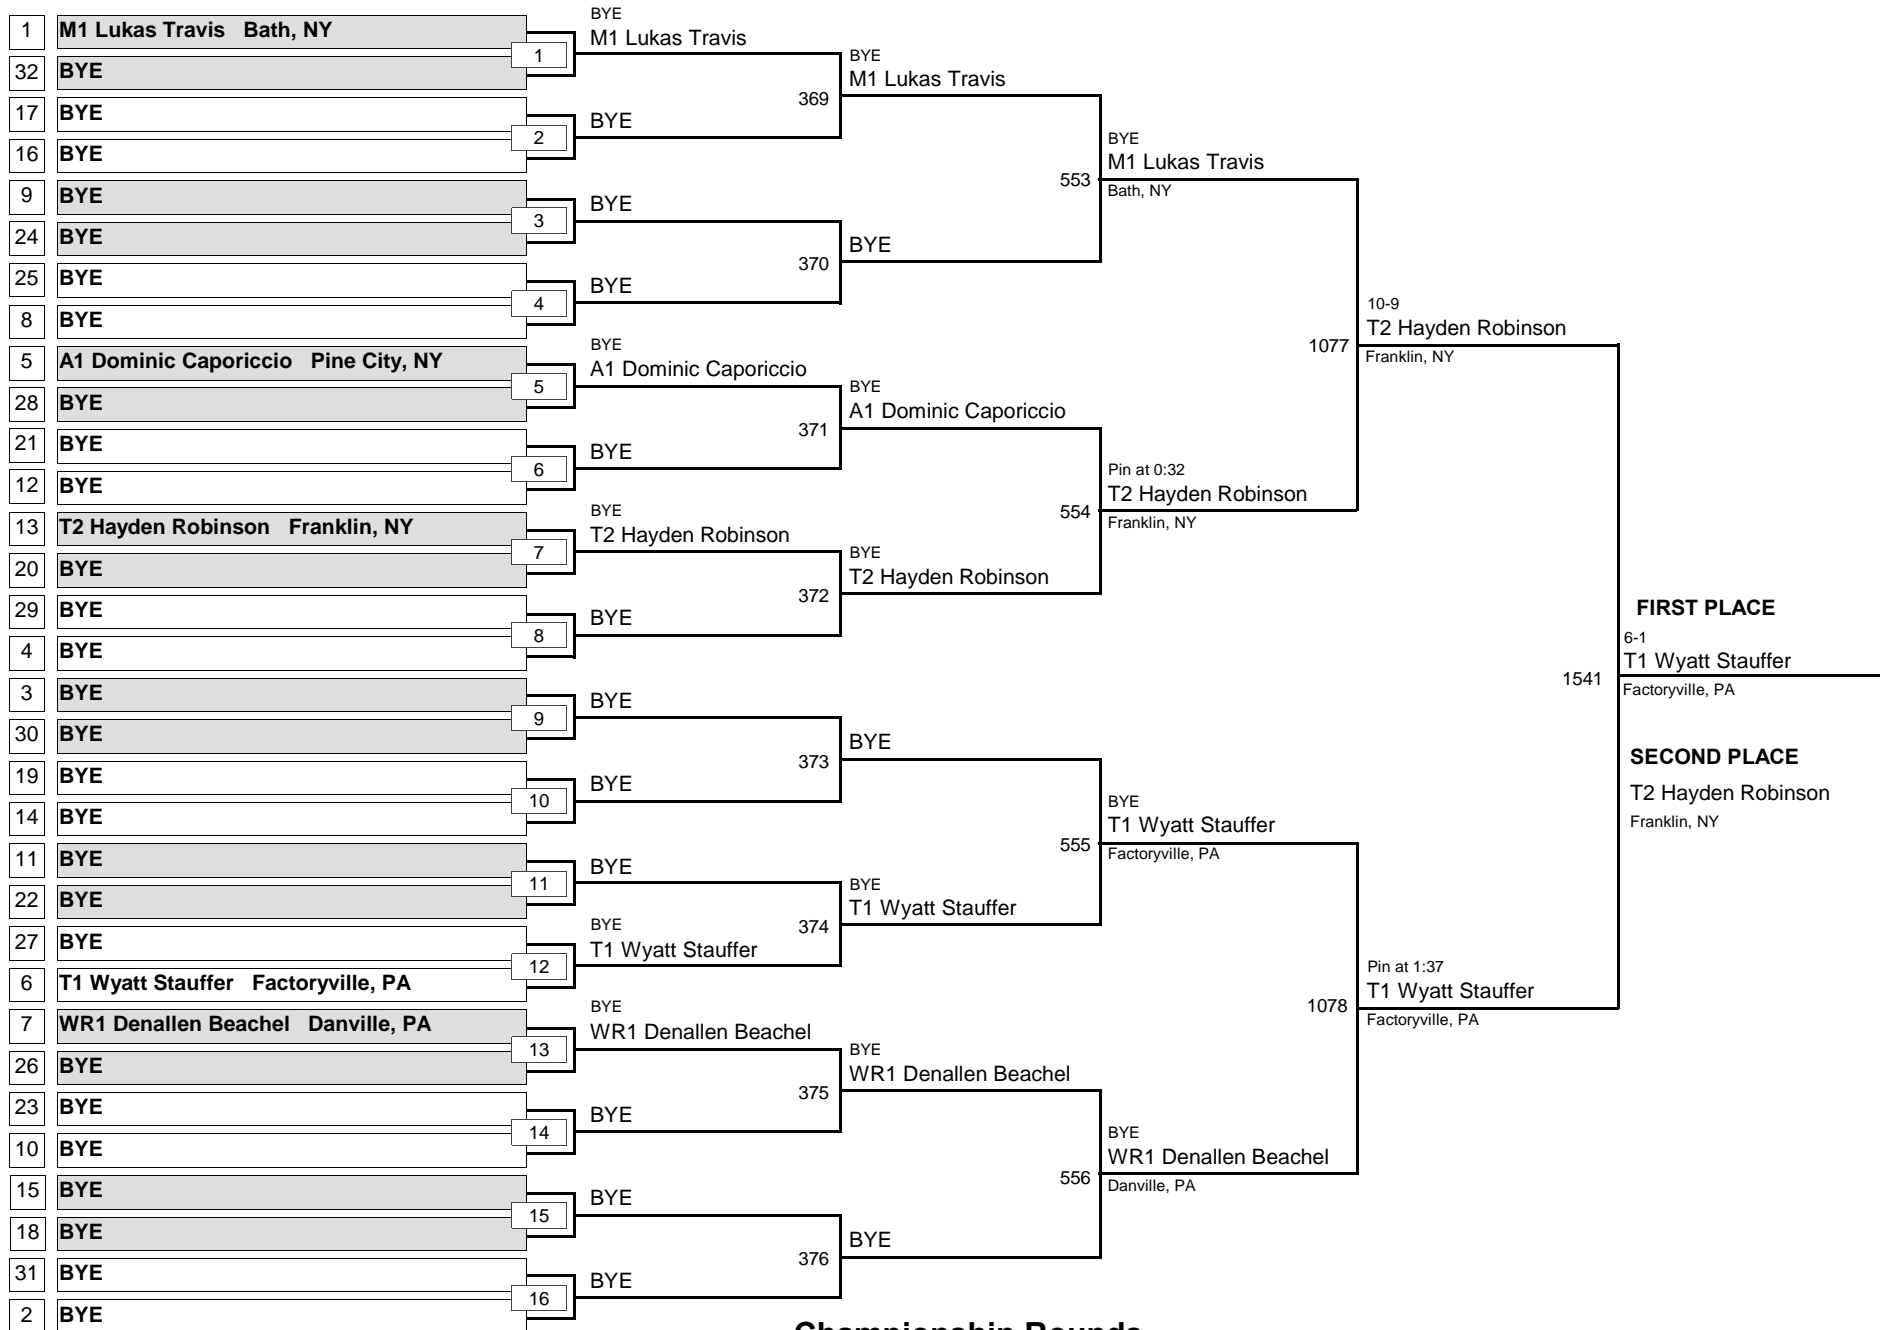

BANTAM

40

MAWA Northern Regional Championships

DIVISION

WEIGHT

April 18, 2015

Championship Rounds

BANTAM