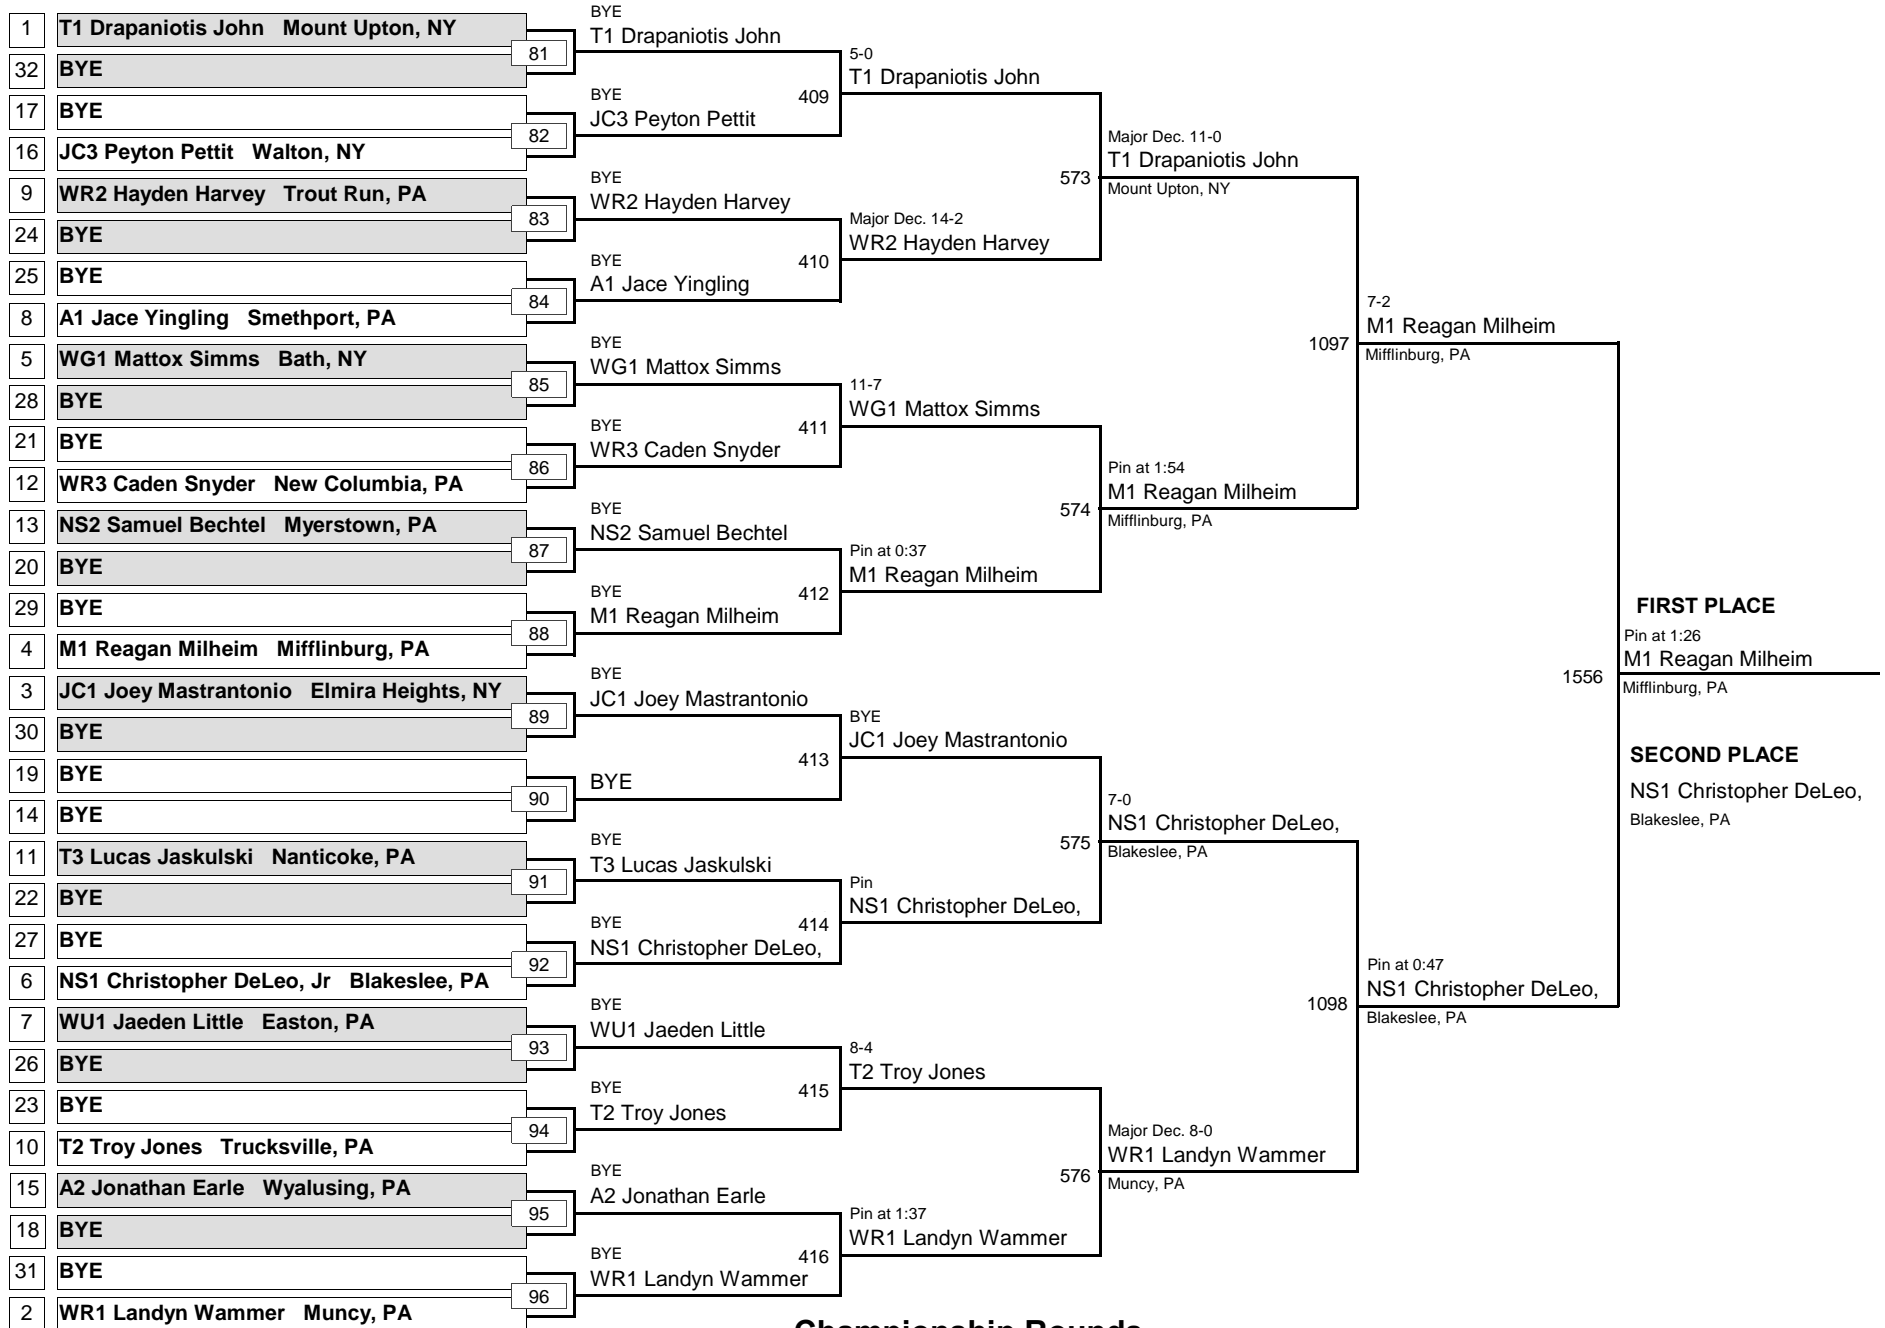

BANTAM

60

MAWA Northern Regional Championships

DIVISION

WEIGHT

April 18, 2015