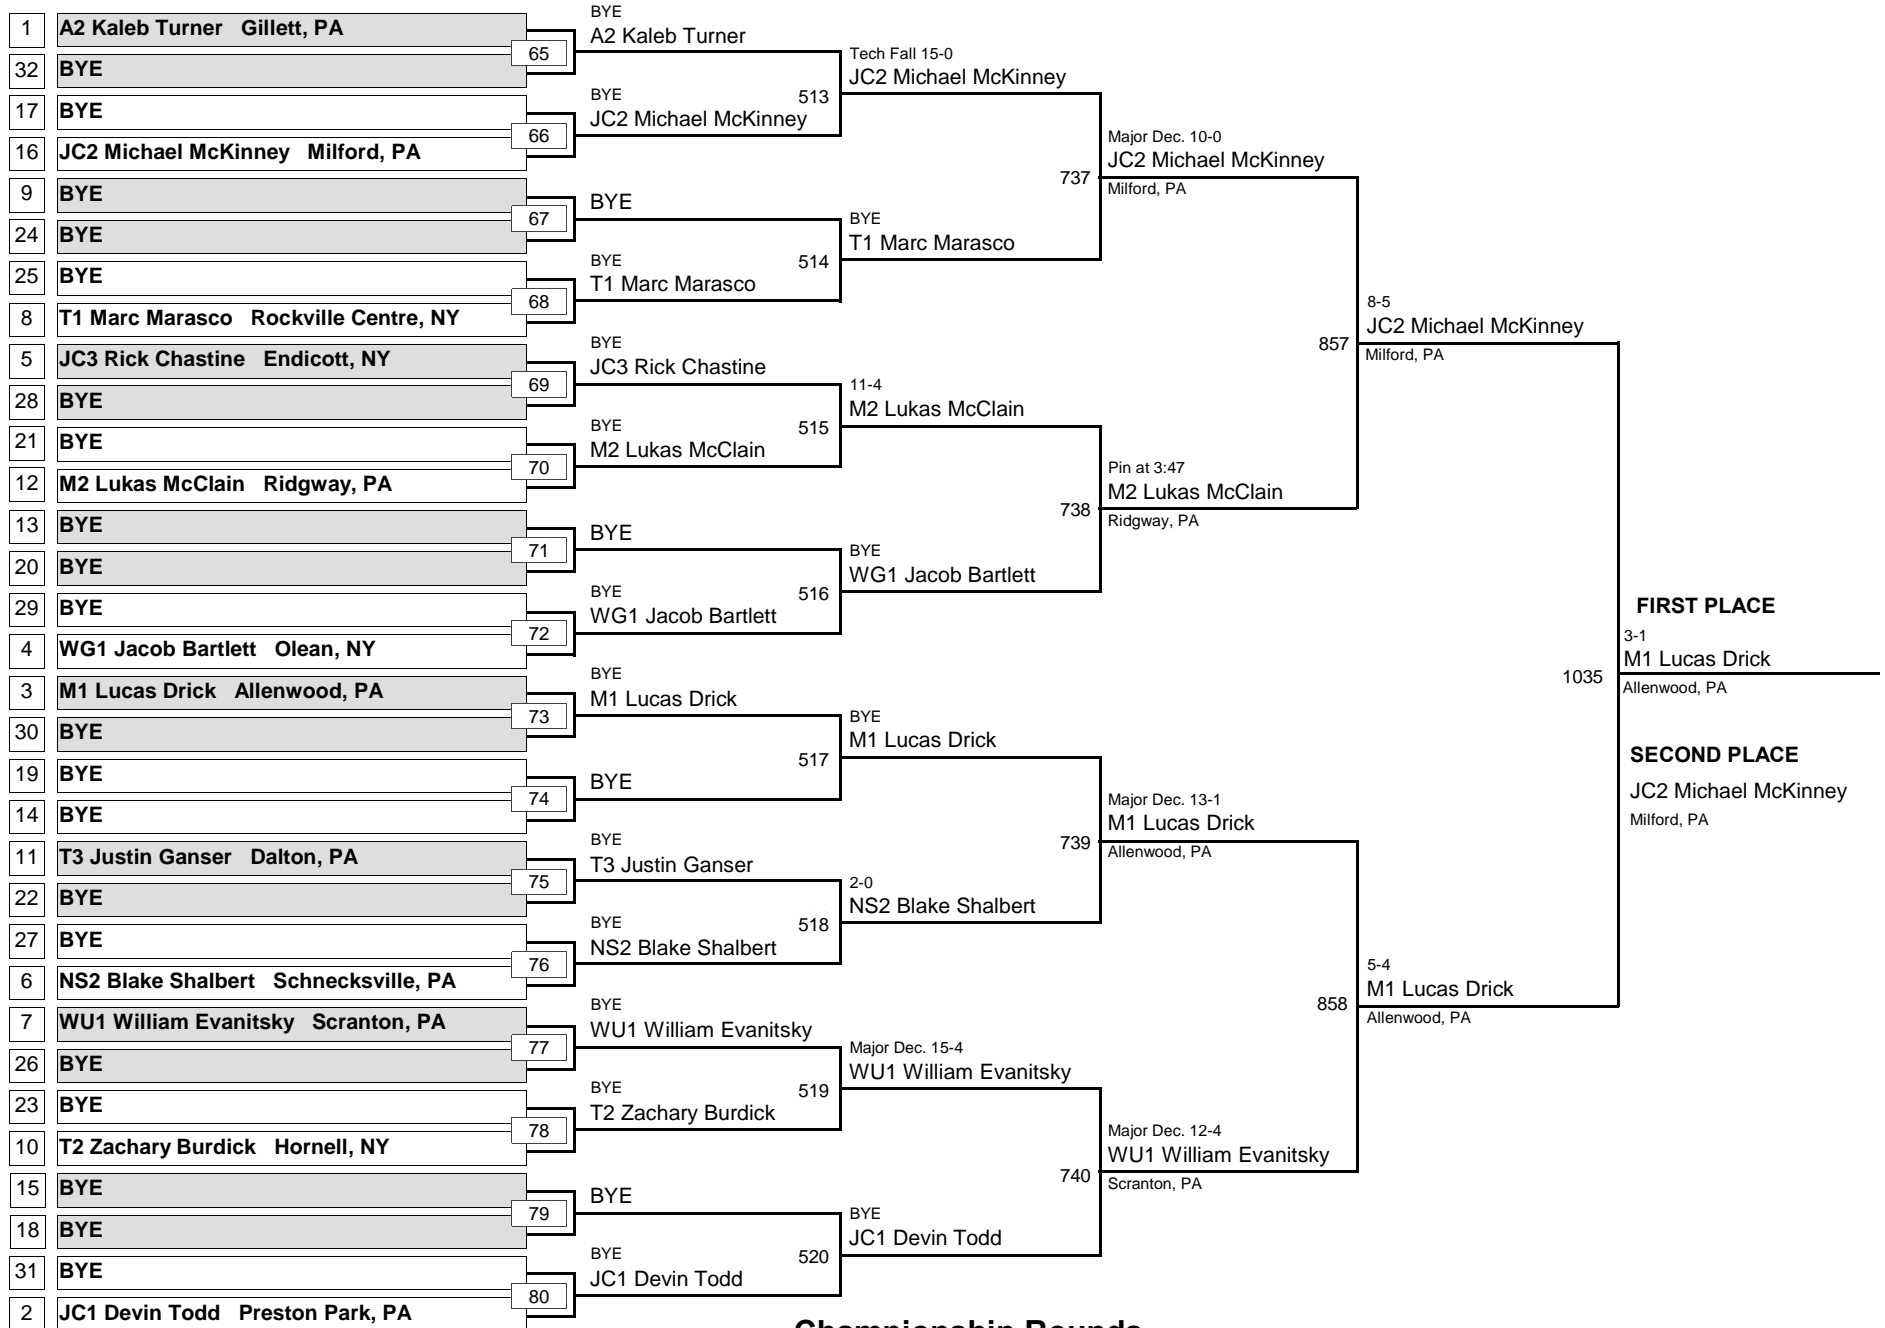

ADVANCED

115

MAWA Northern Regional Championships

DIVISION

WEIGHT

April 19, 2015