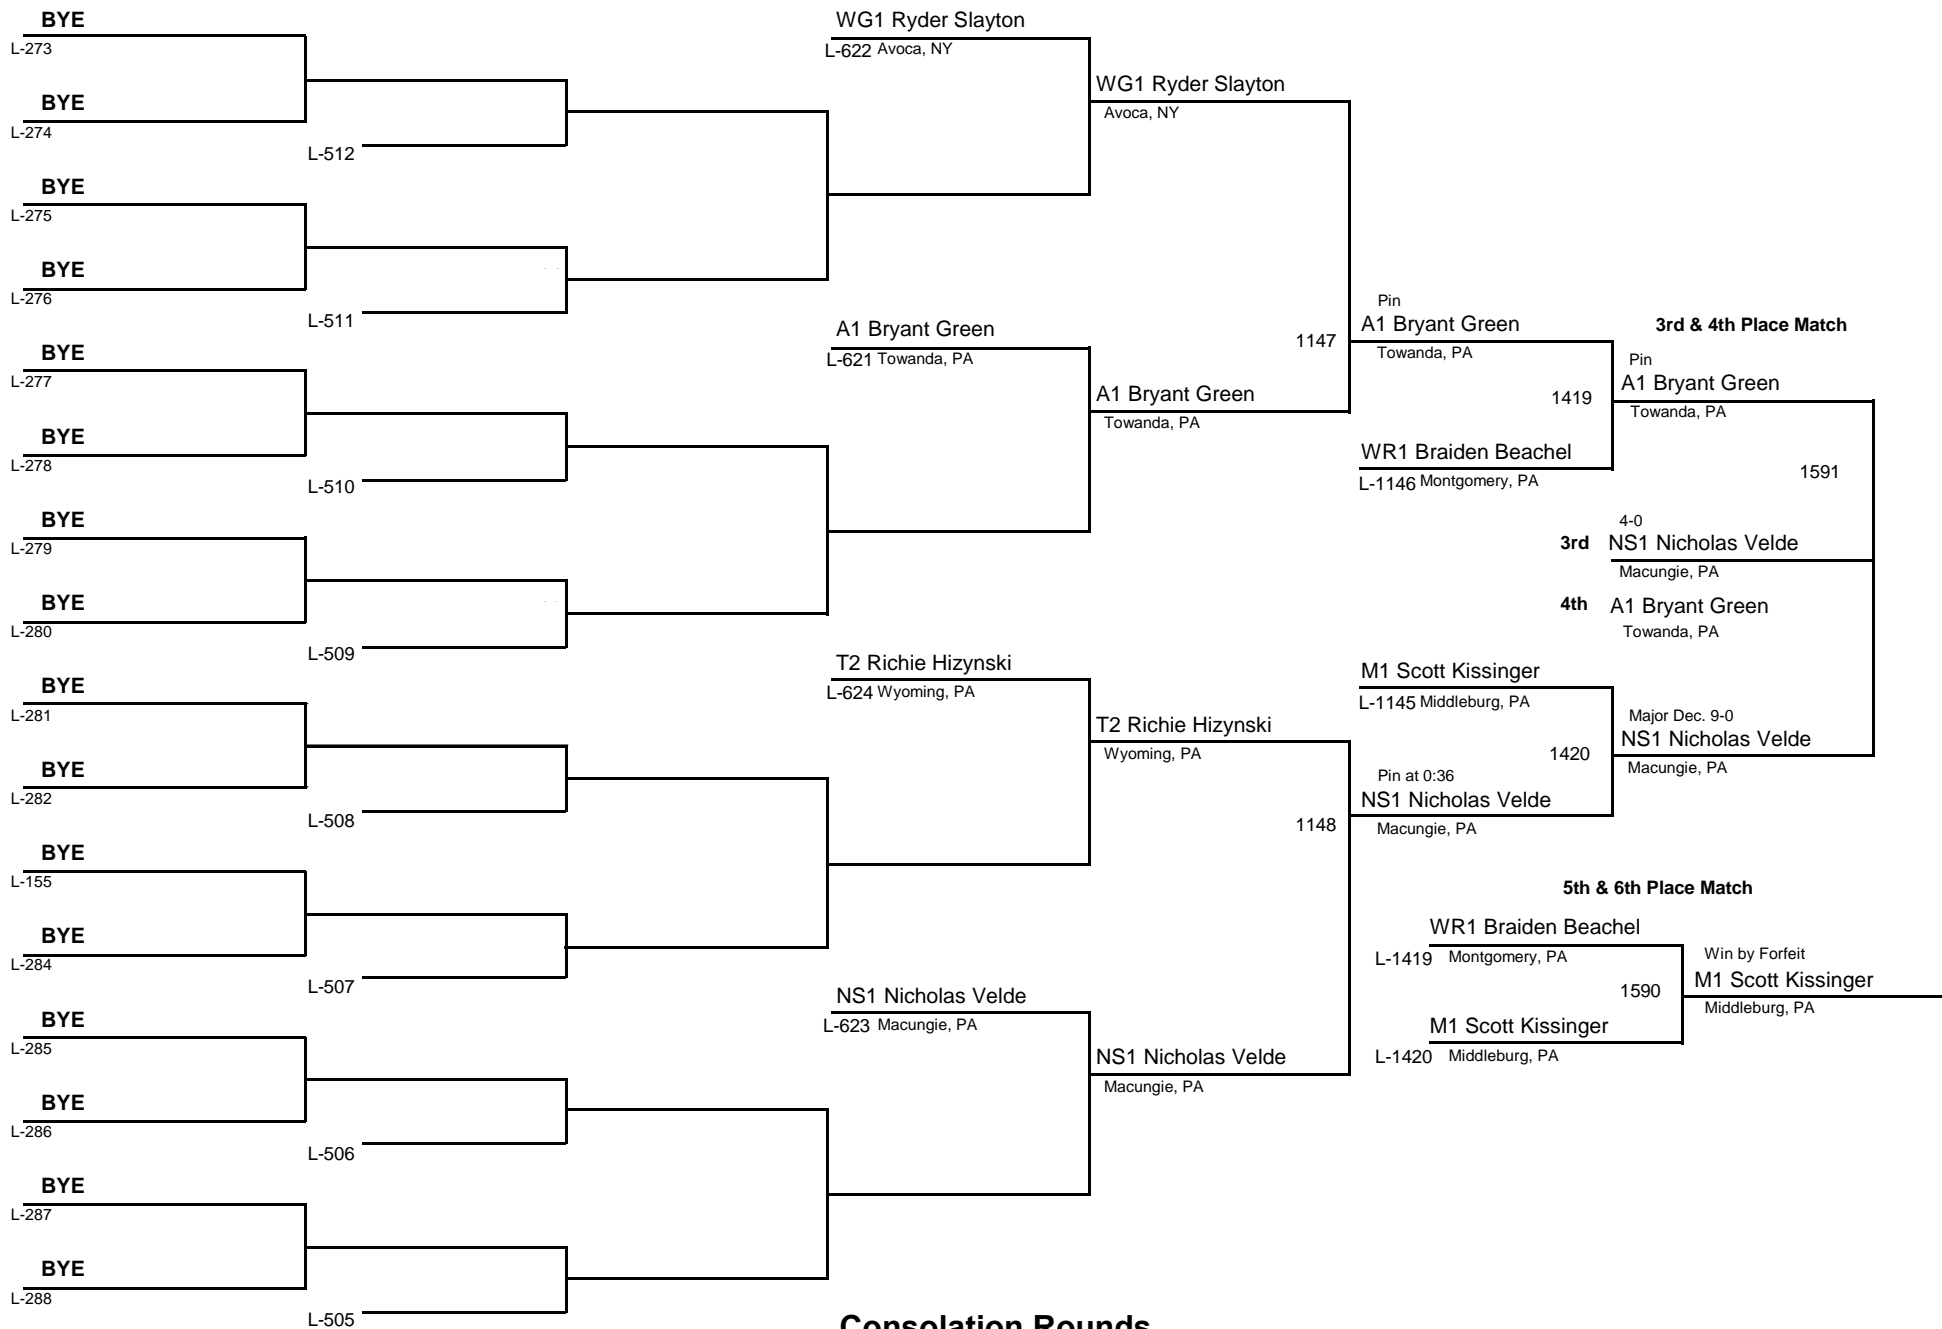

JUNIOR

DIVISION

91

WEIGHT

MAWA Northern Regional Championships

April 18, 2015

Consolation Rounds