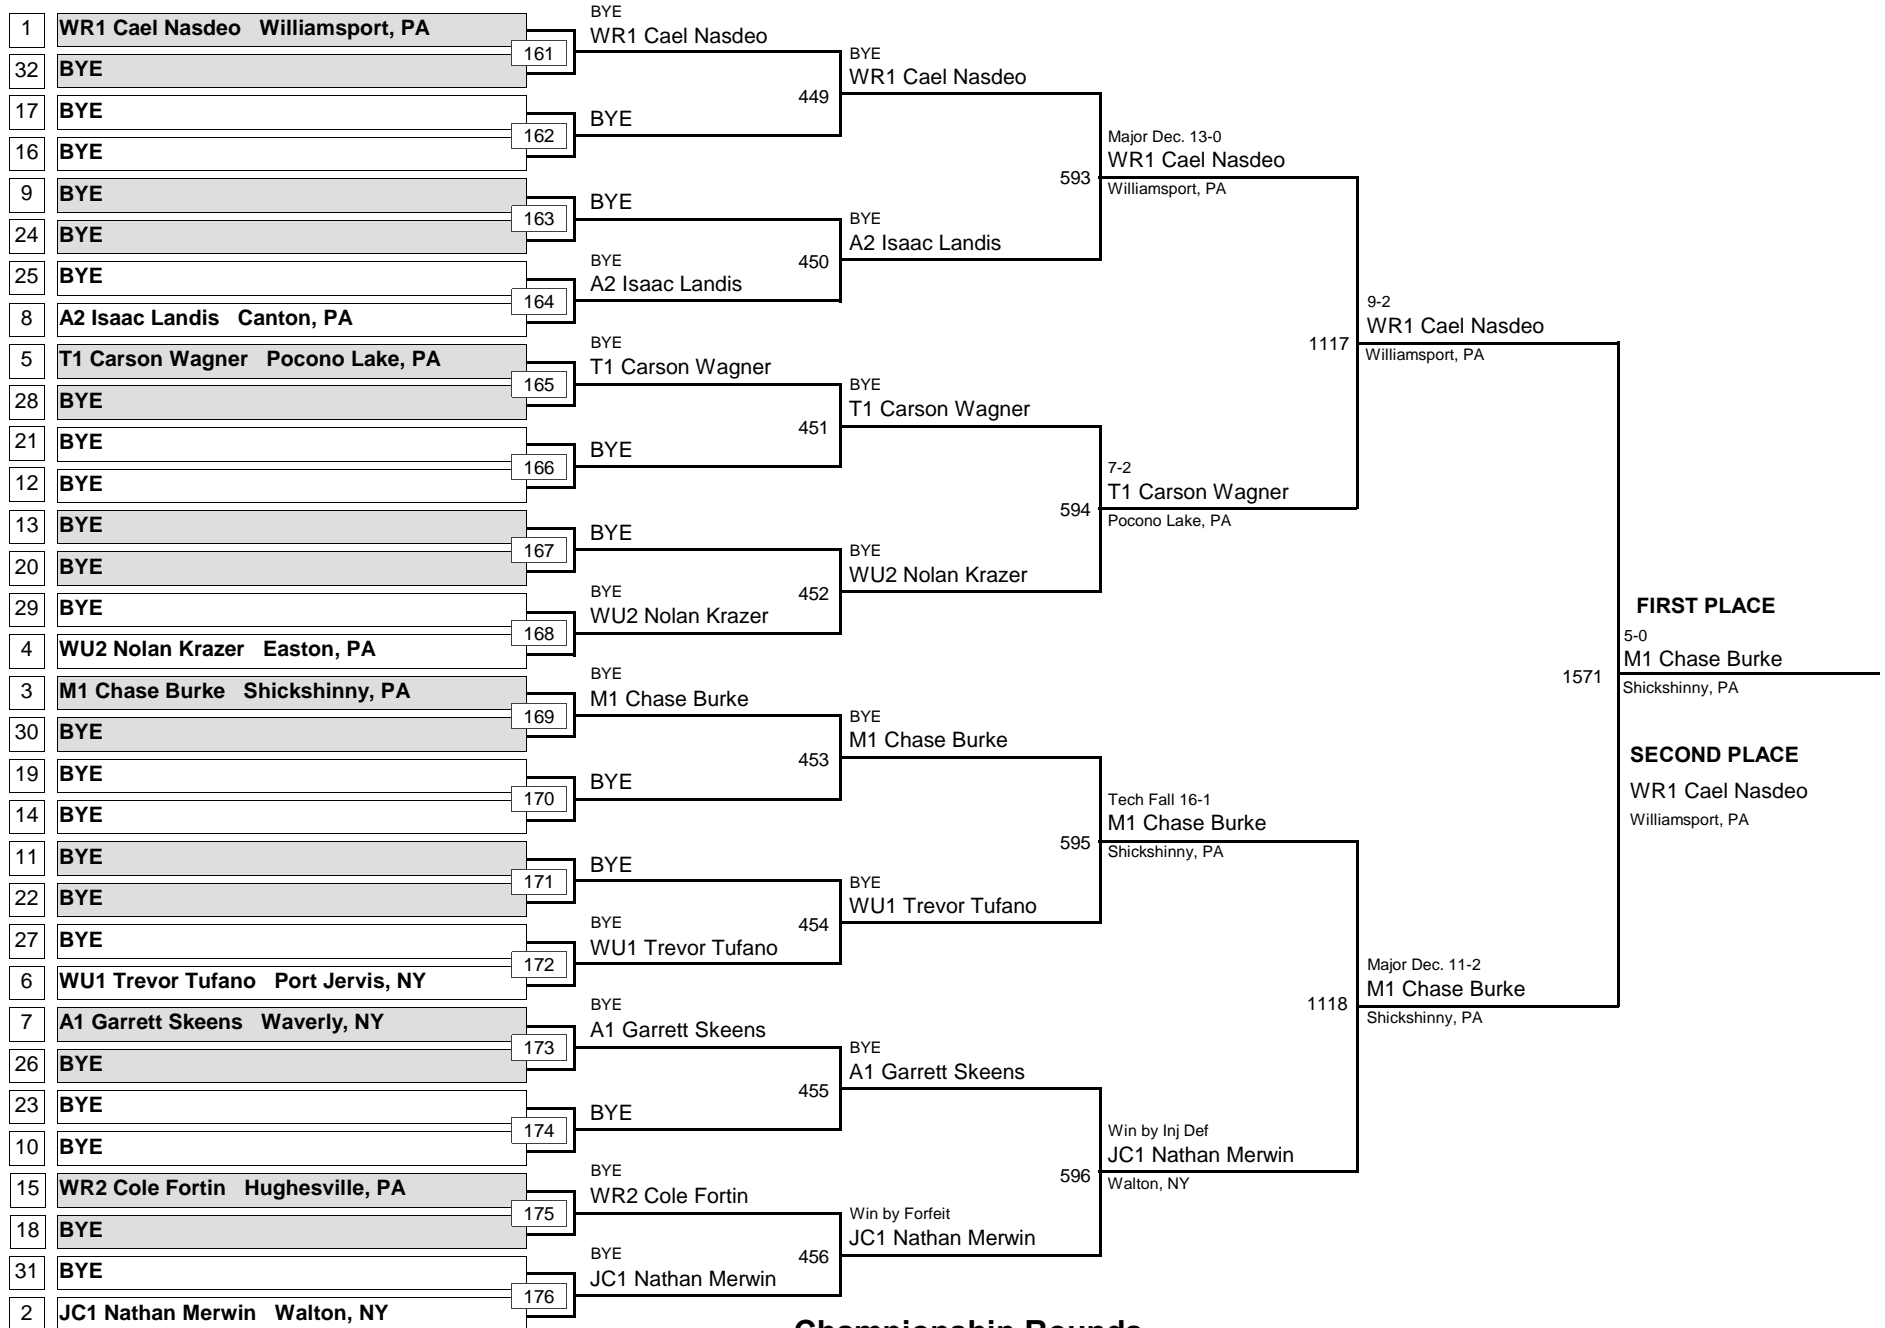

JUNIOR

62

MAWA Northern Regional Championships

DIVISION

WEIGHT

April 18, 2015

Championship Rounds