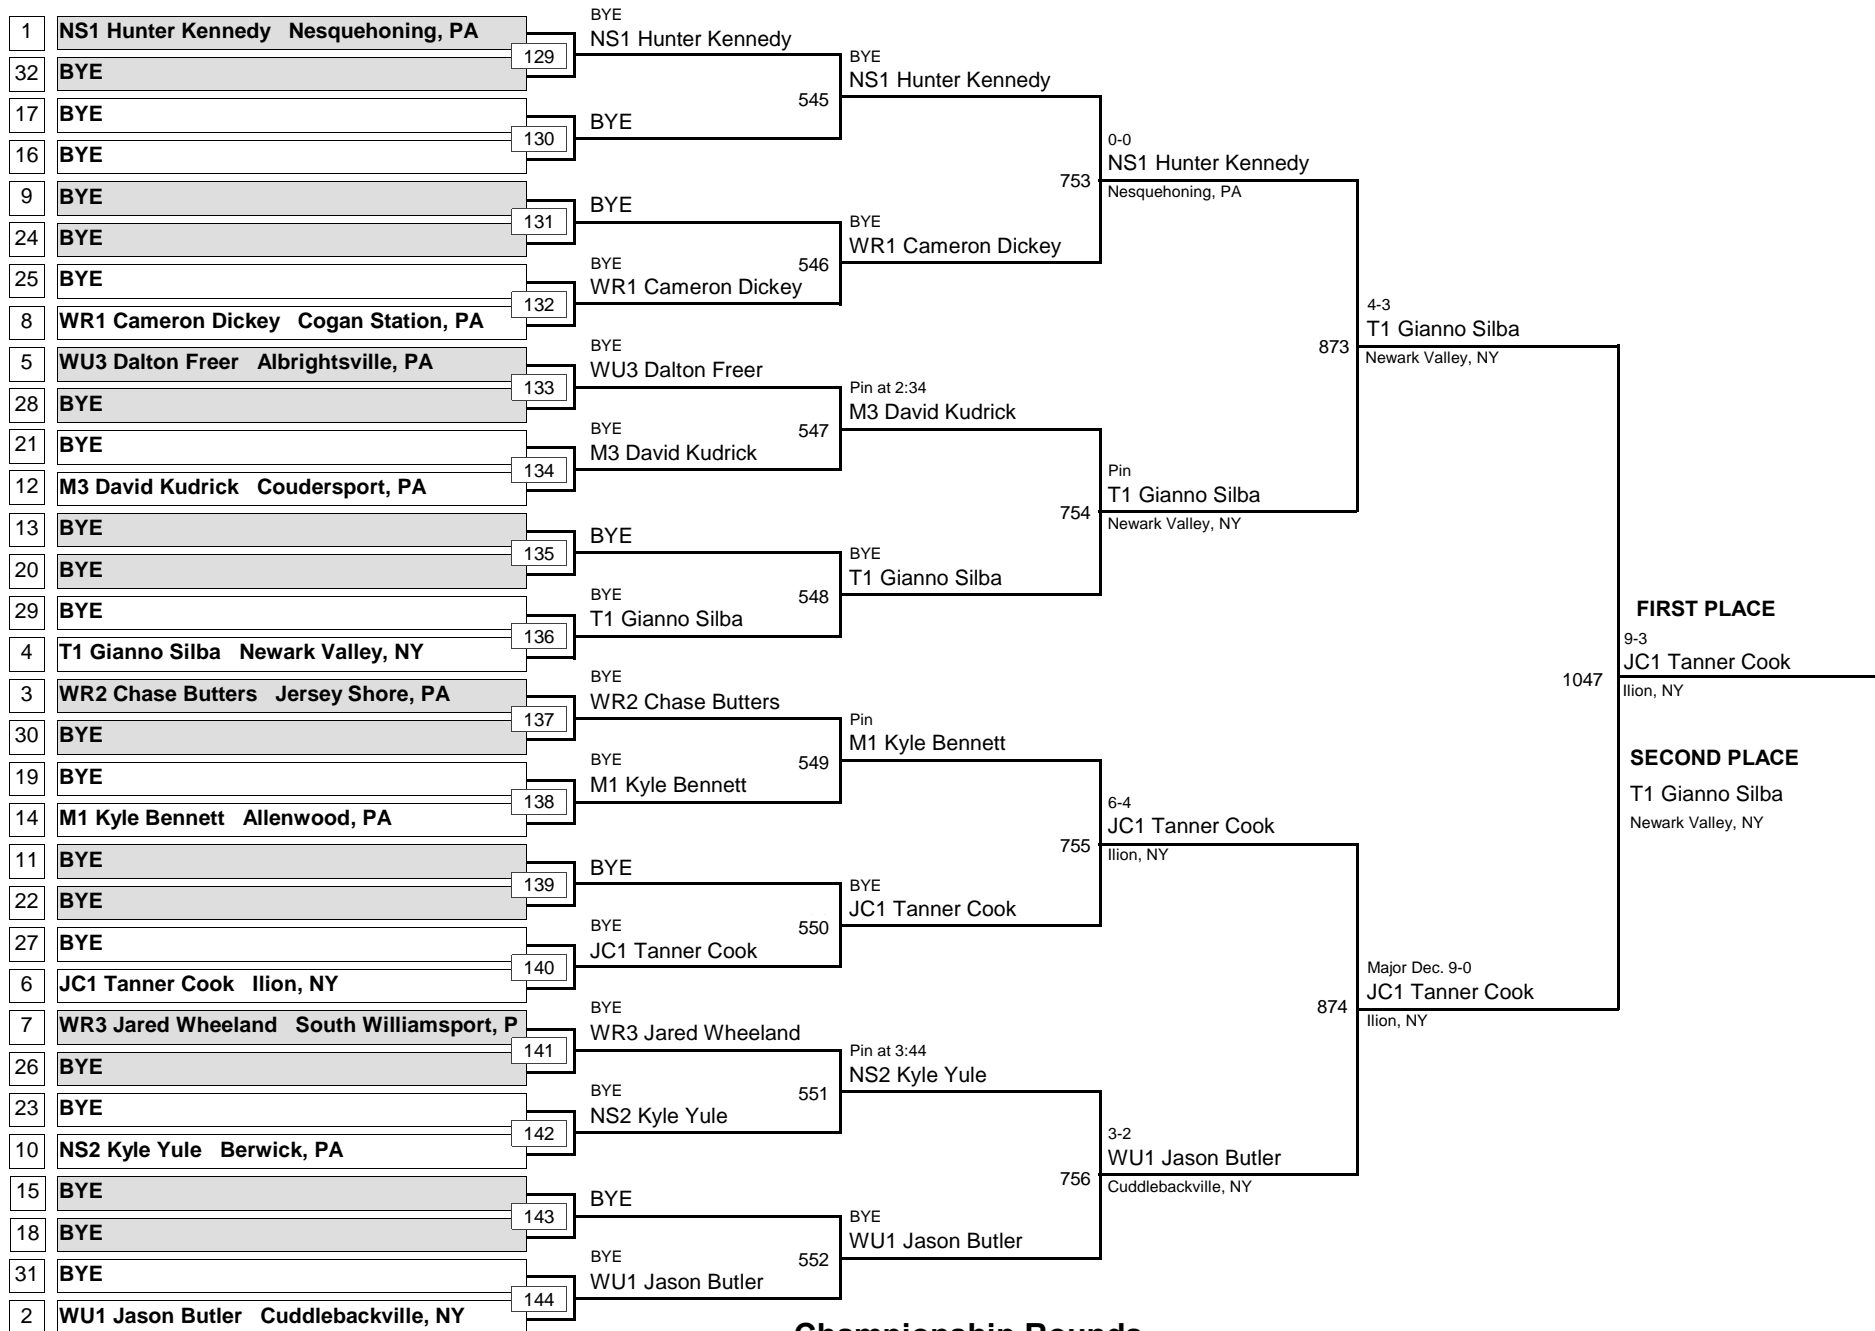

Consolation Rounds

ADVANCED

135

MAWA Northern Regional Championships

DIVISION

WEIGHT

April 19, 2015

ADVANCED