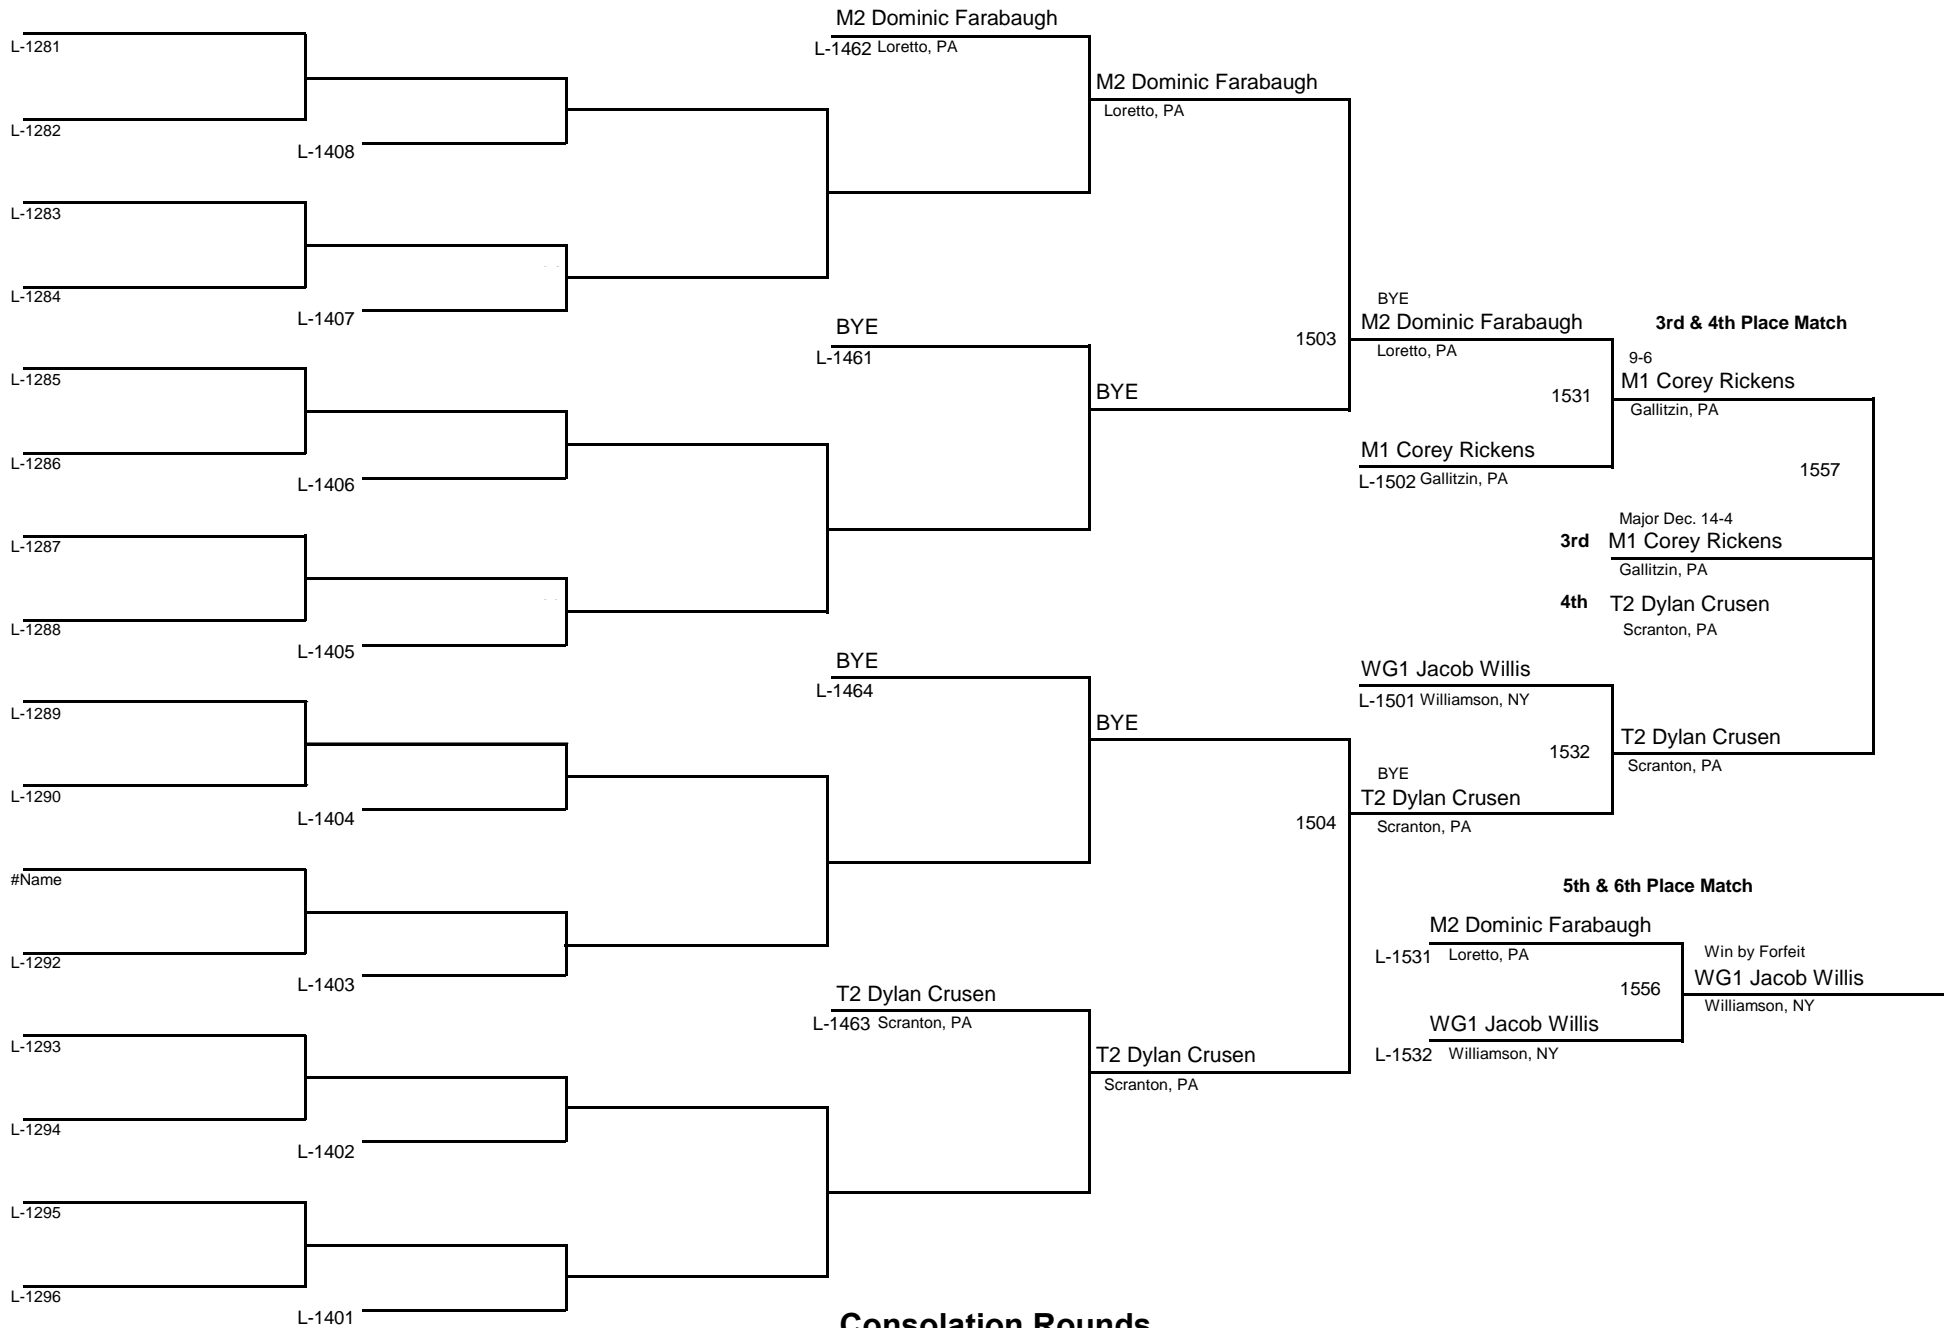

OPEN

DIVISION

167

WEIGHT

MAWA Northern Regional Championships

April 19, 2015

Consolation Rounds