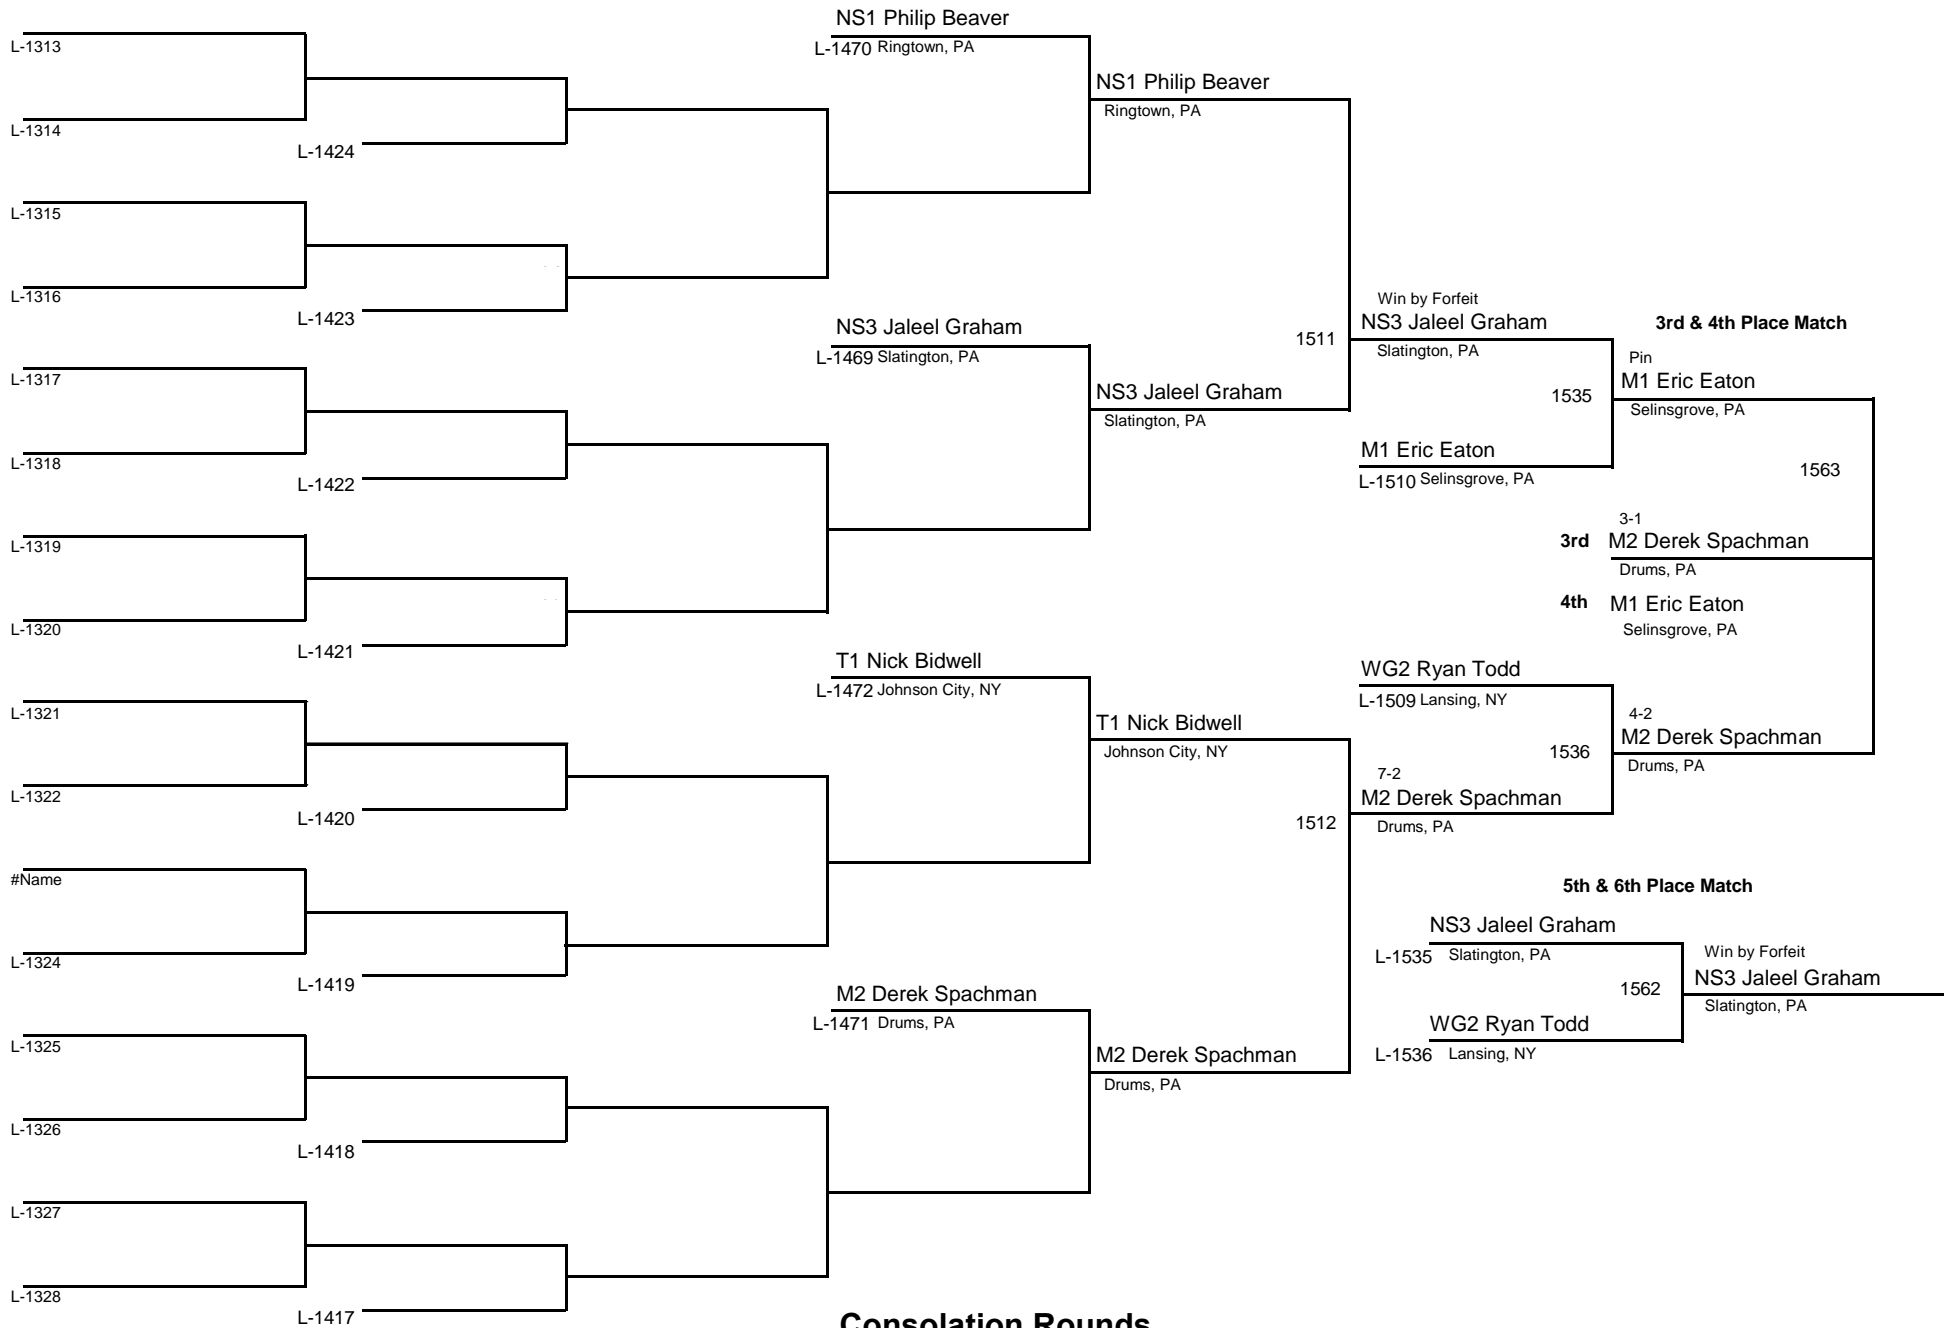

OPEN

DIVISION

190

WEIGHT

MAWA Northern Regional Championships

April 19, 2015

Consolation Rounds