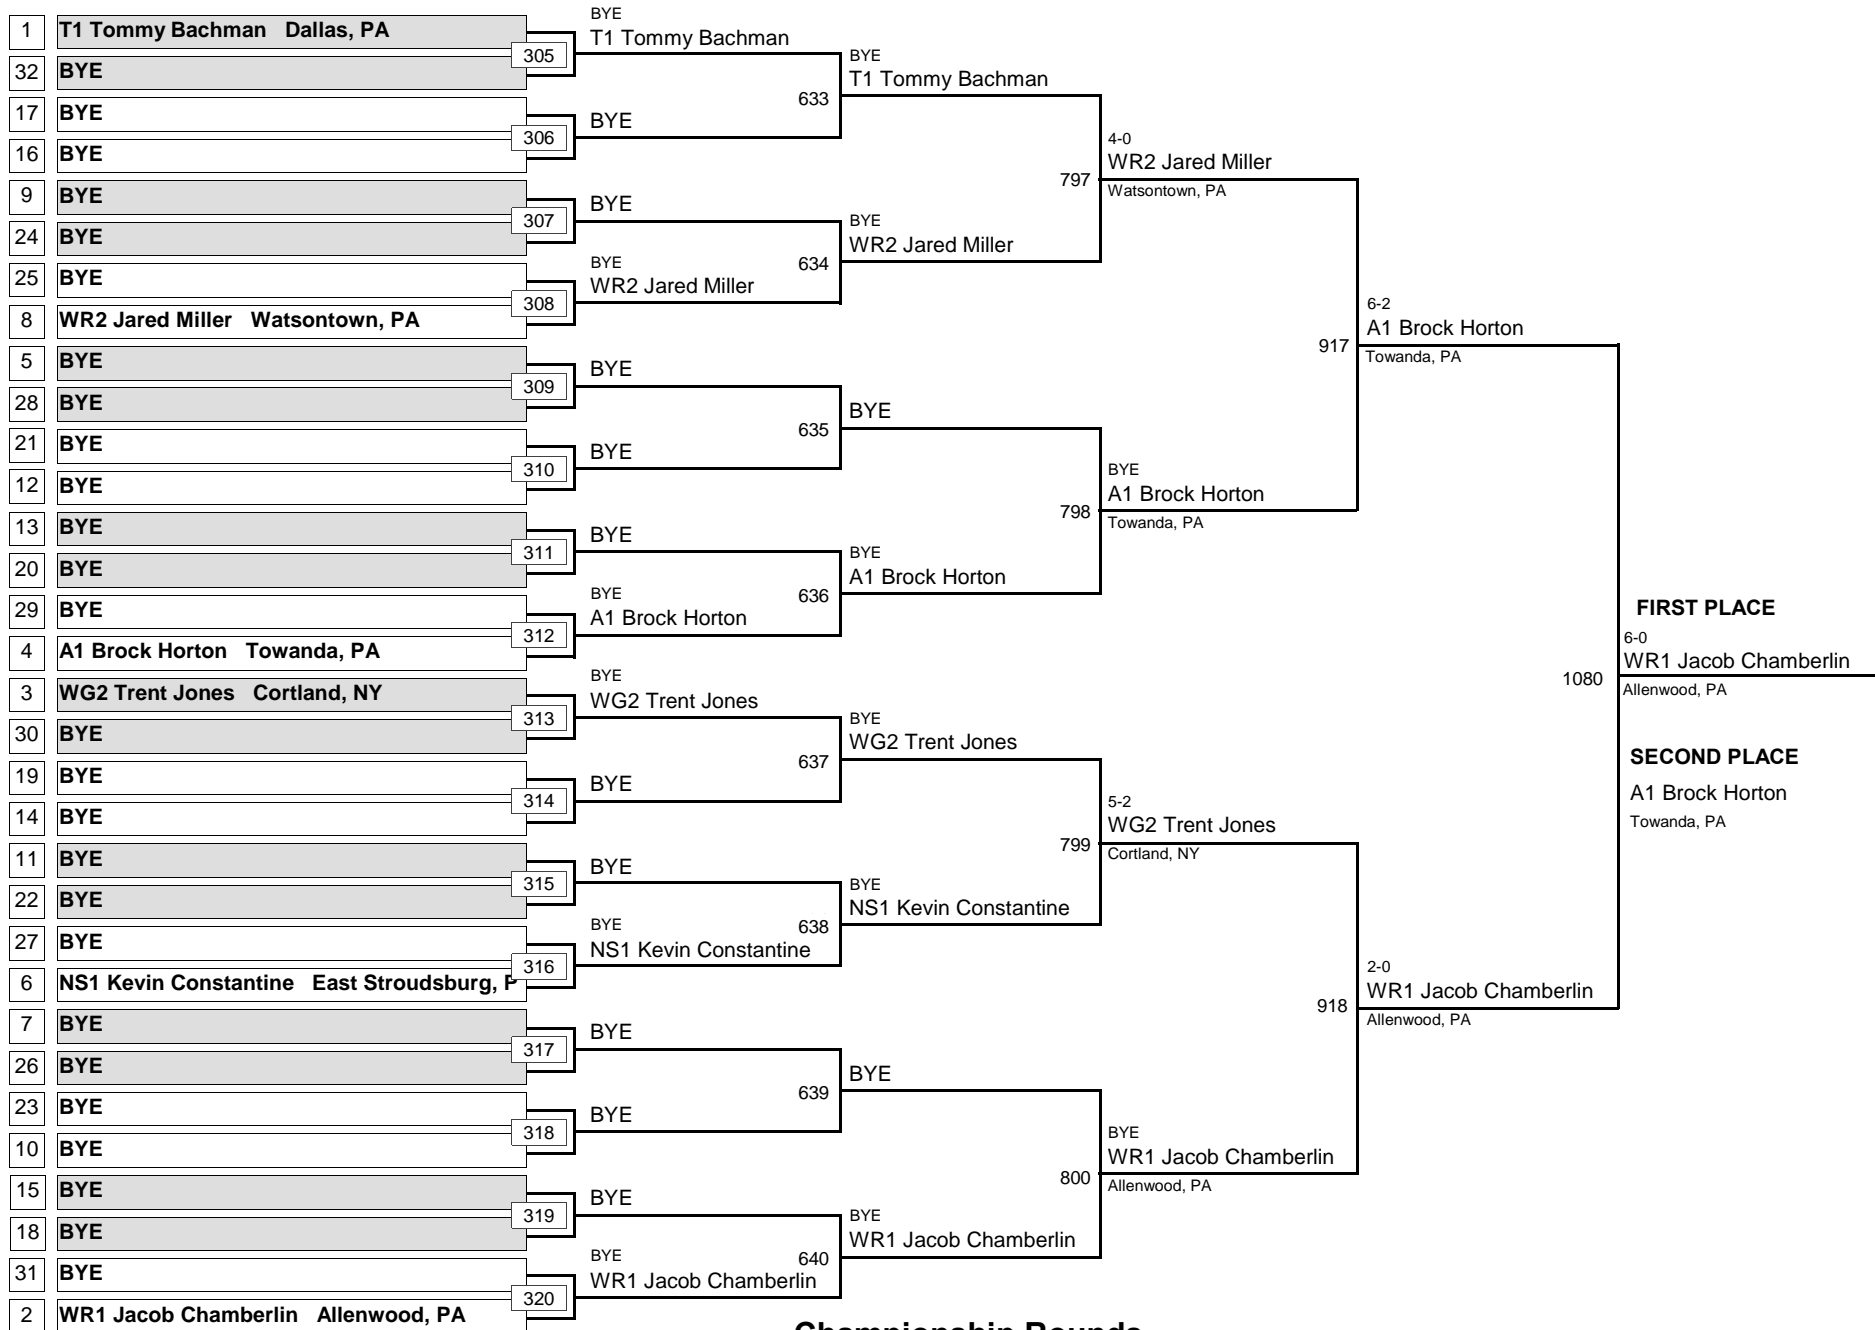

ELITE

125

MAWA Northern Regional Championships

DIVISION

WEIGHT

April 19, 2015

Championship Rounds