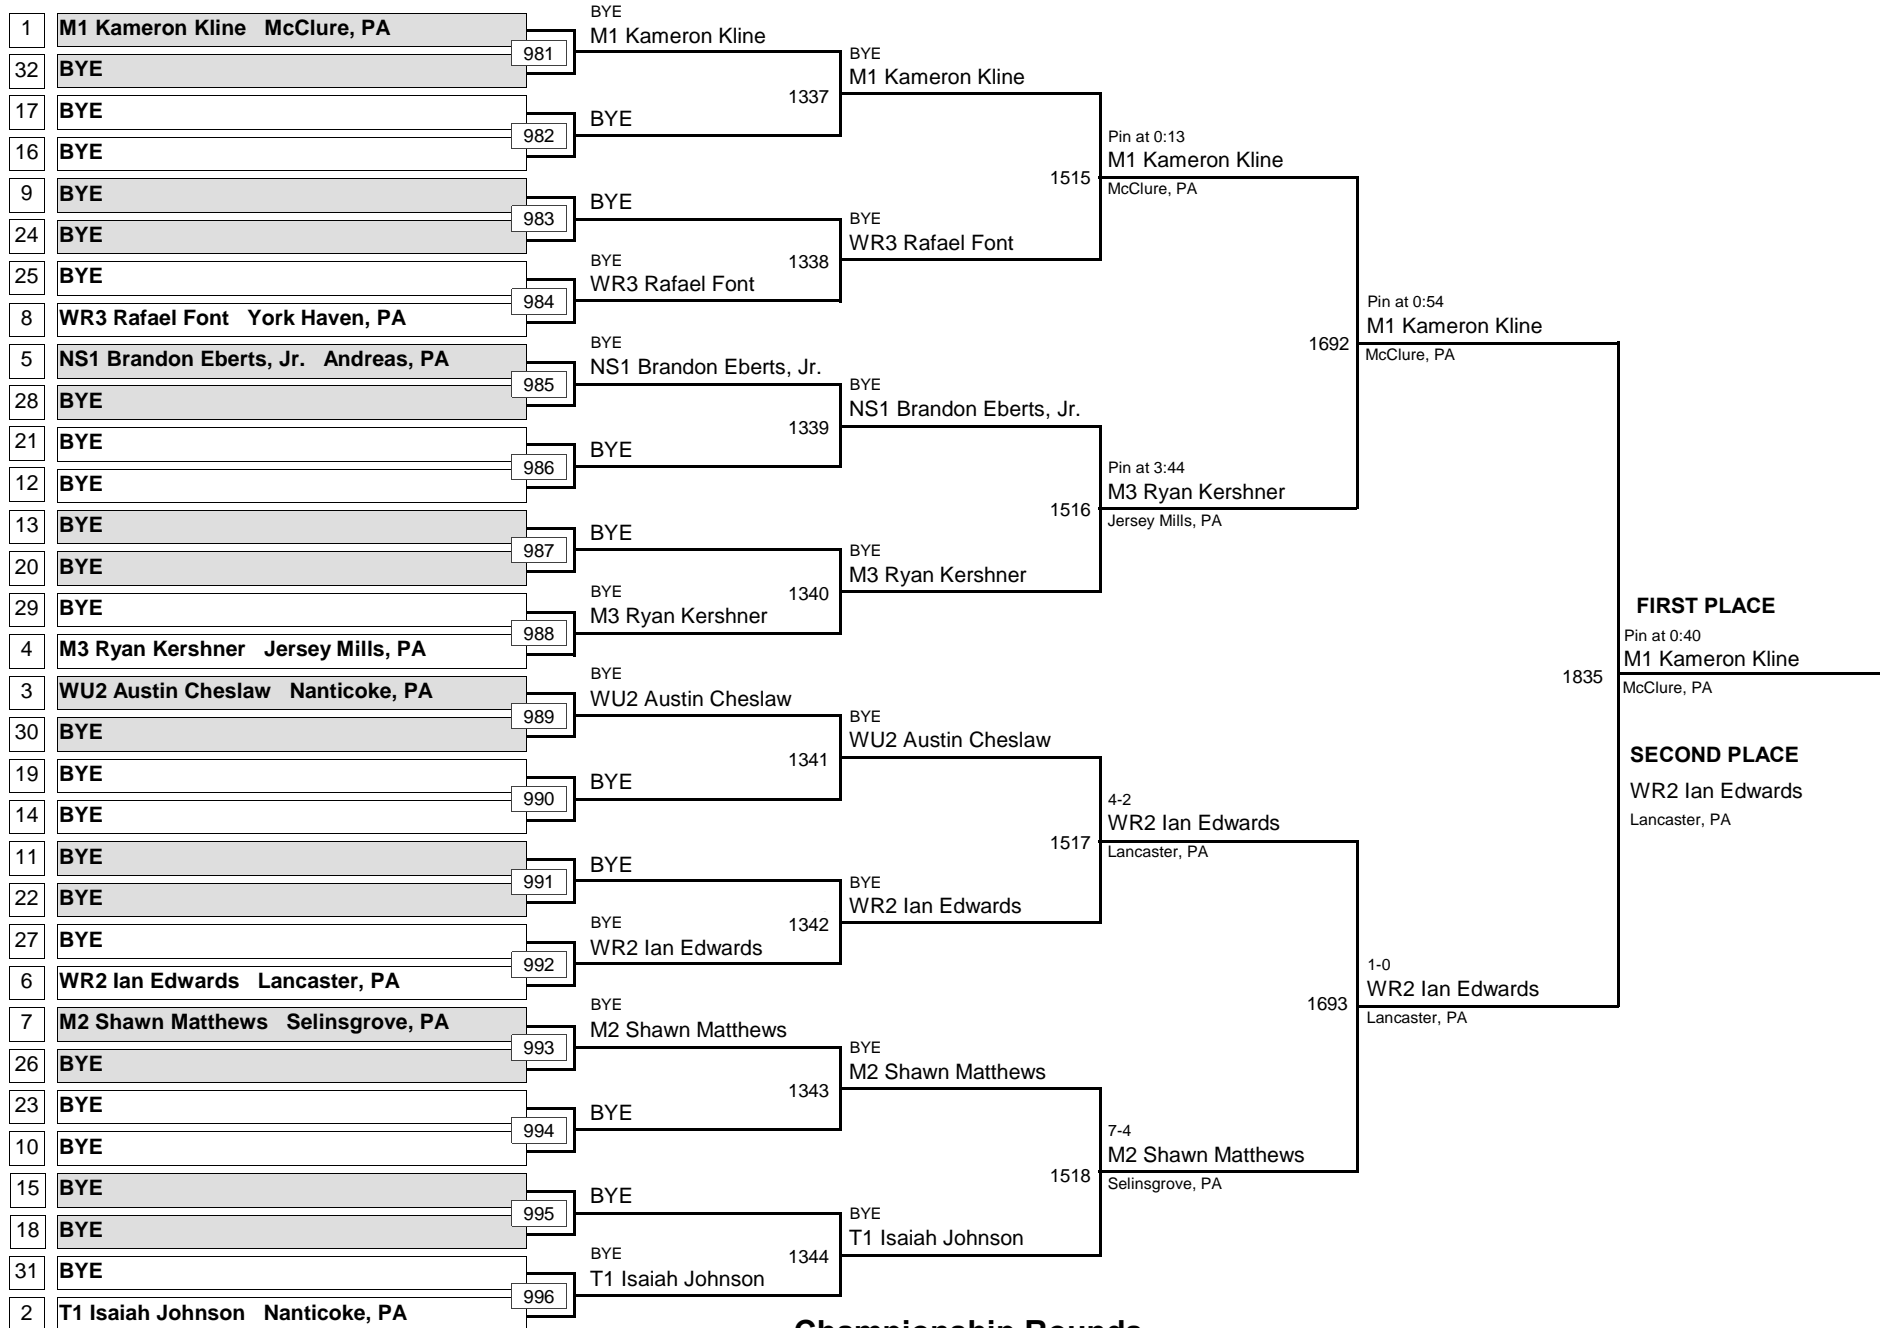

INTERMEDIATE

120

MAWA Northern Regional Championships

DIVISION

WEIGHT

April 18, 2015