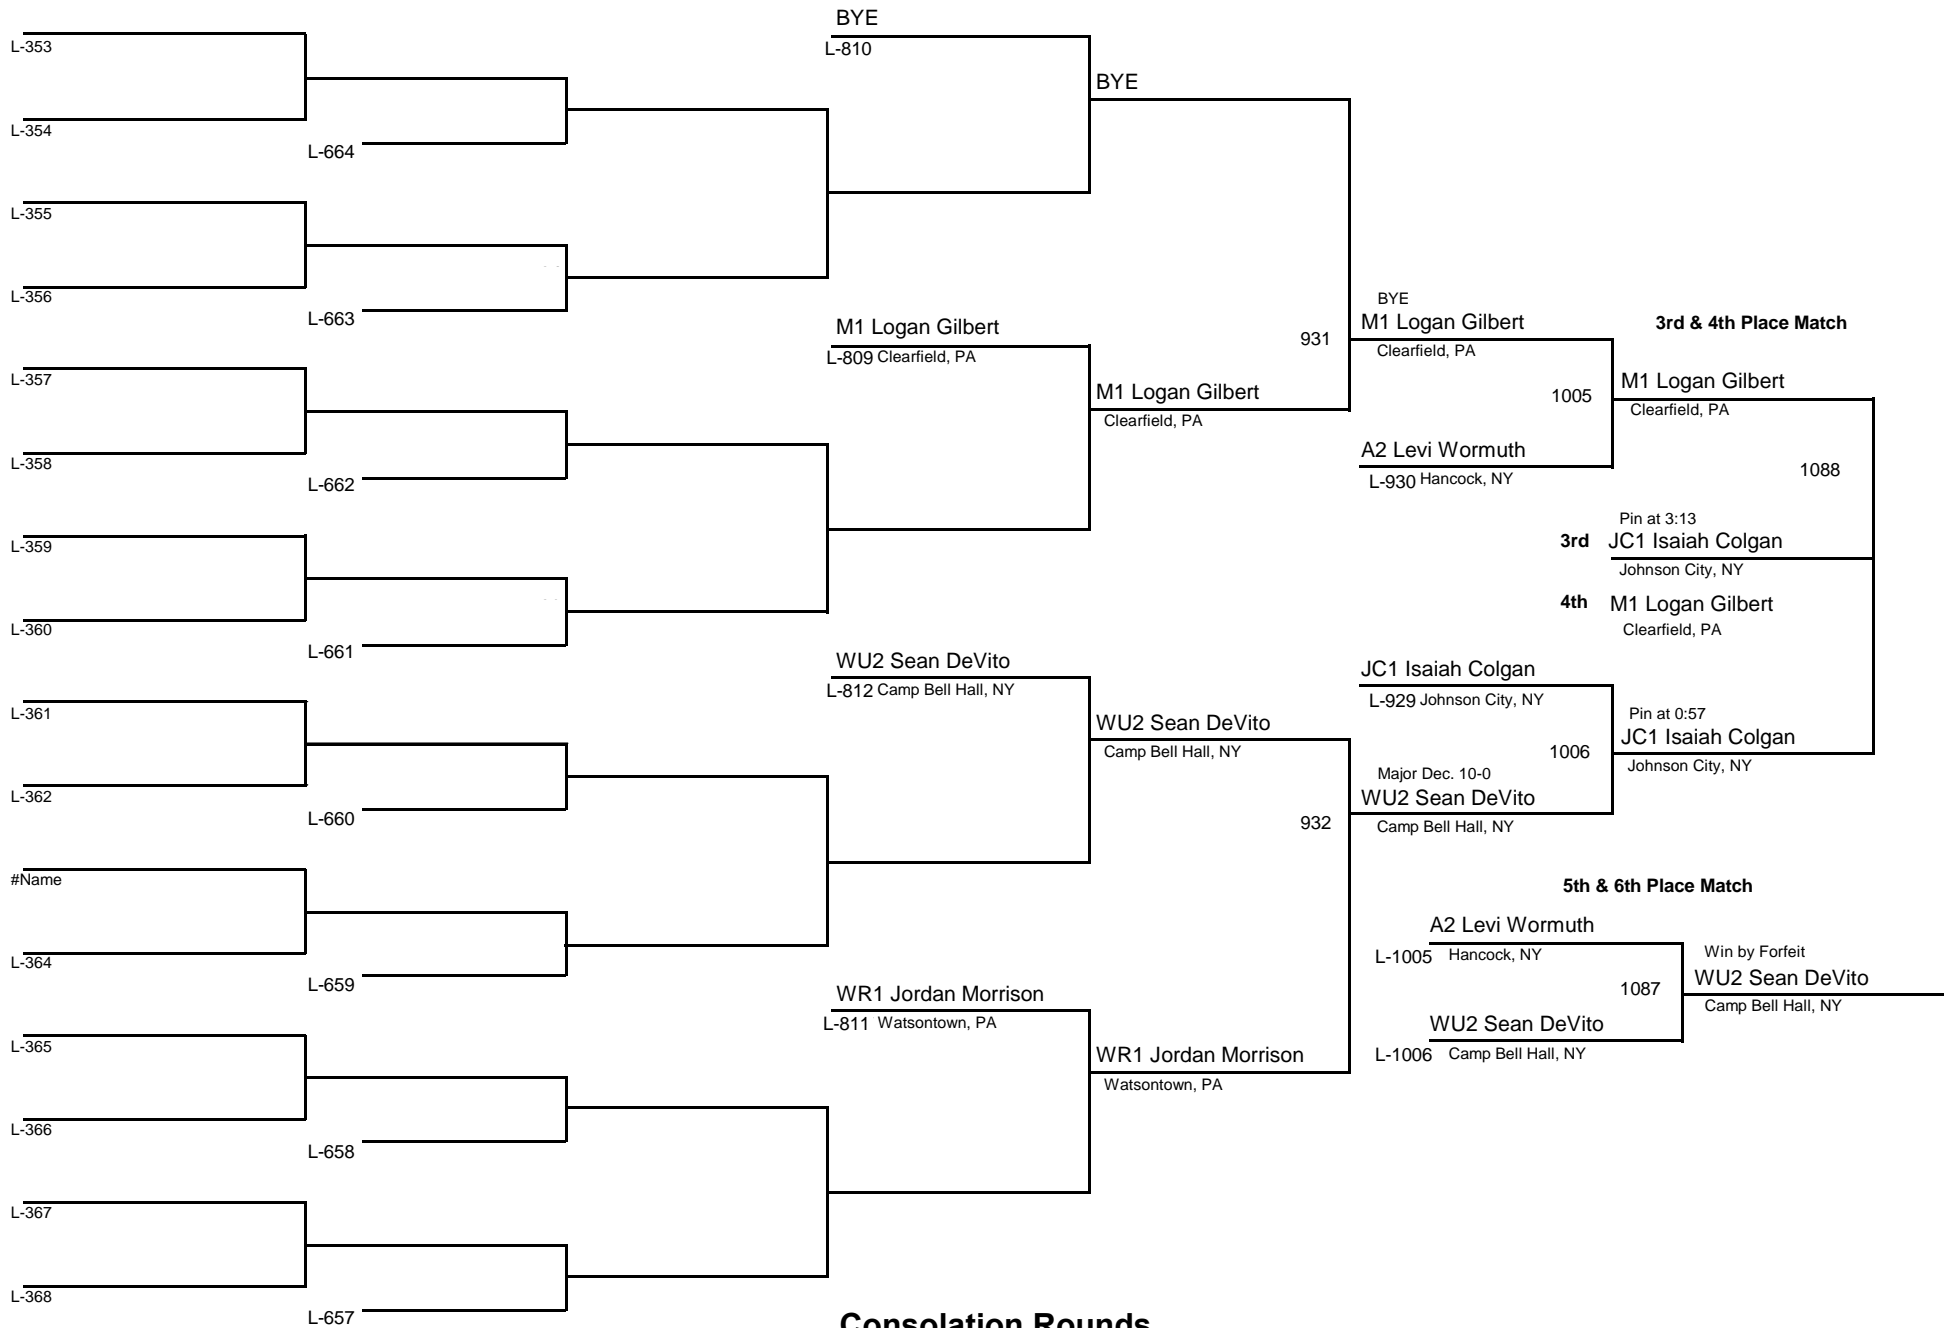

April 19, 2015

Championship Rounds

ELITE
DIVISION

140
WEIGHT

MAWA Northern Regional Championships

April 19, 2015

Consolation Rounds

ELITE