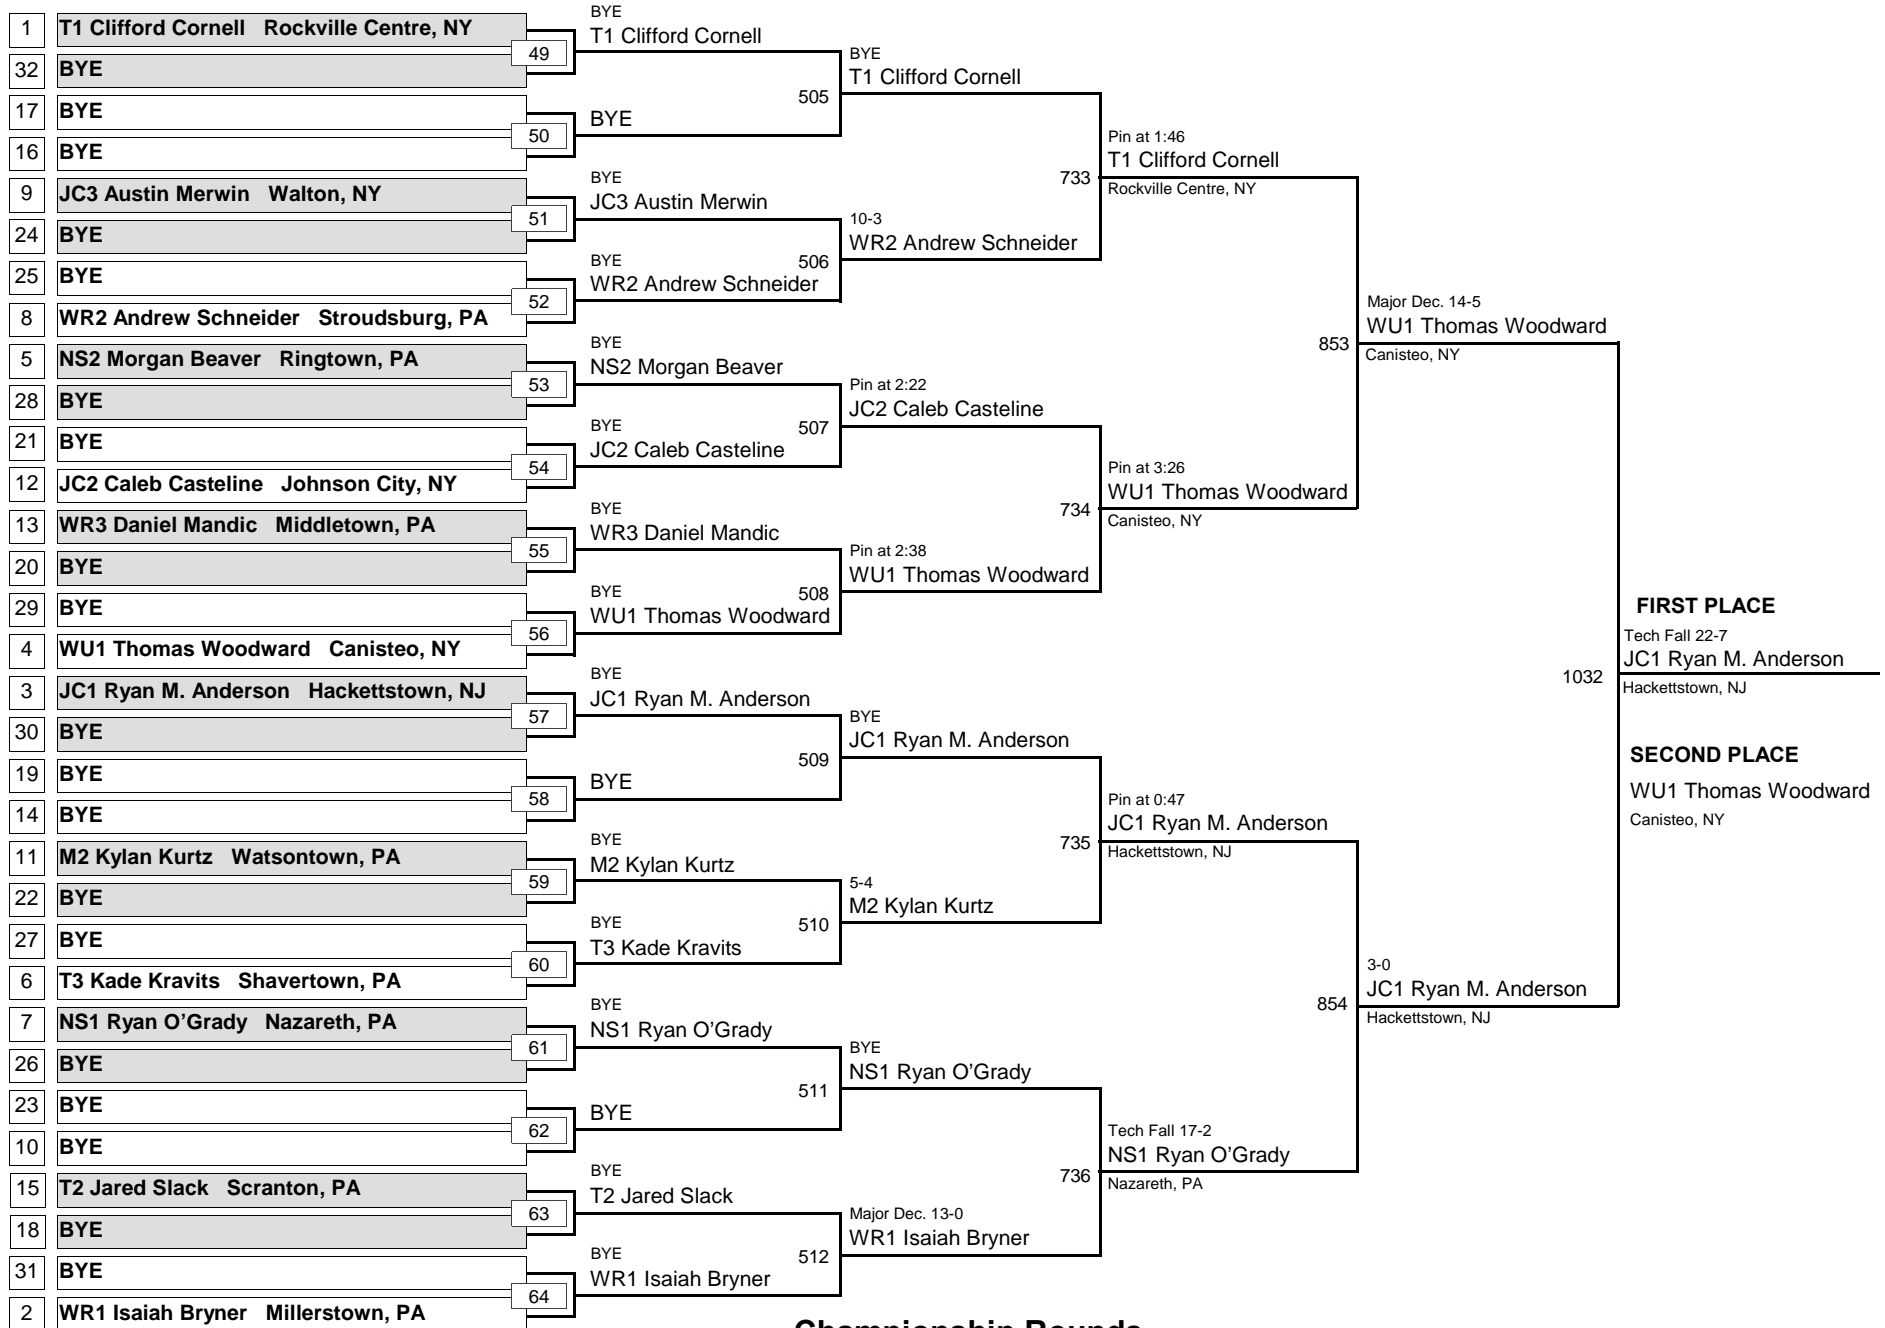

Consolation Rounds

ADVANCED

110

MAWA Northern Regional Championships

DIVISION

WEIGHT

April 19, 2015

ADVANCED