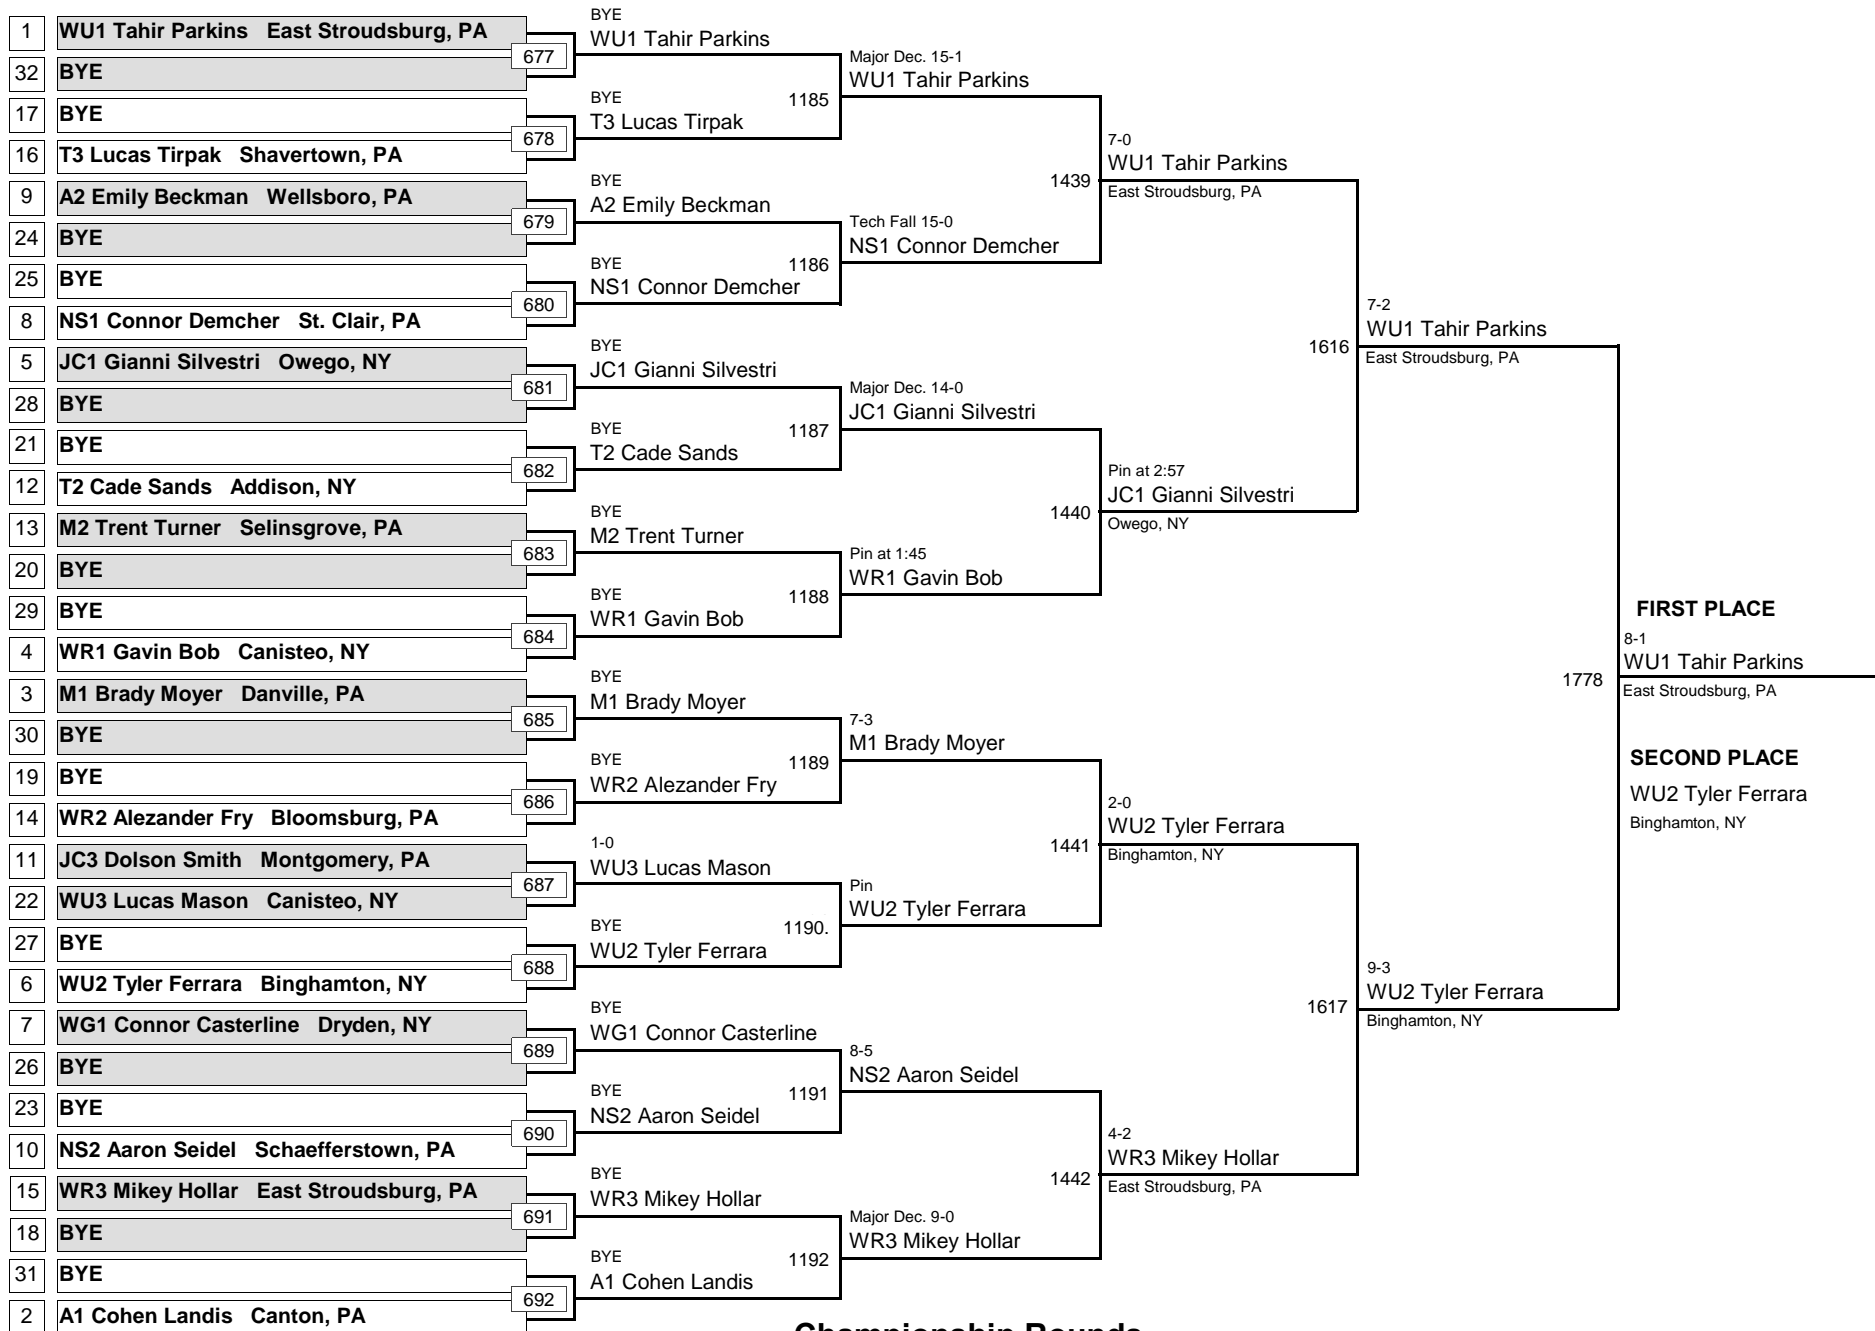

MIDGET

58

MAWA Northern Regional Championships

DIVISION

WEIGHT

April 18, 2015

MIDGET

DIVISION