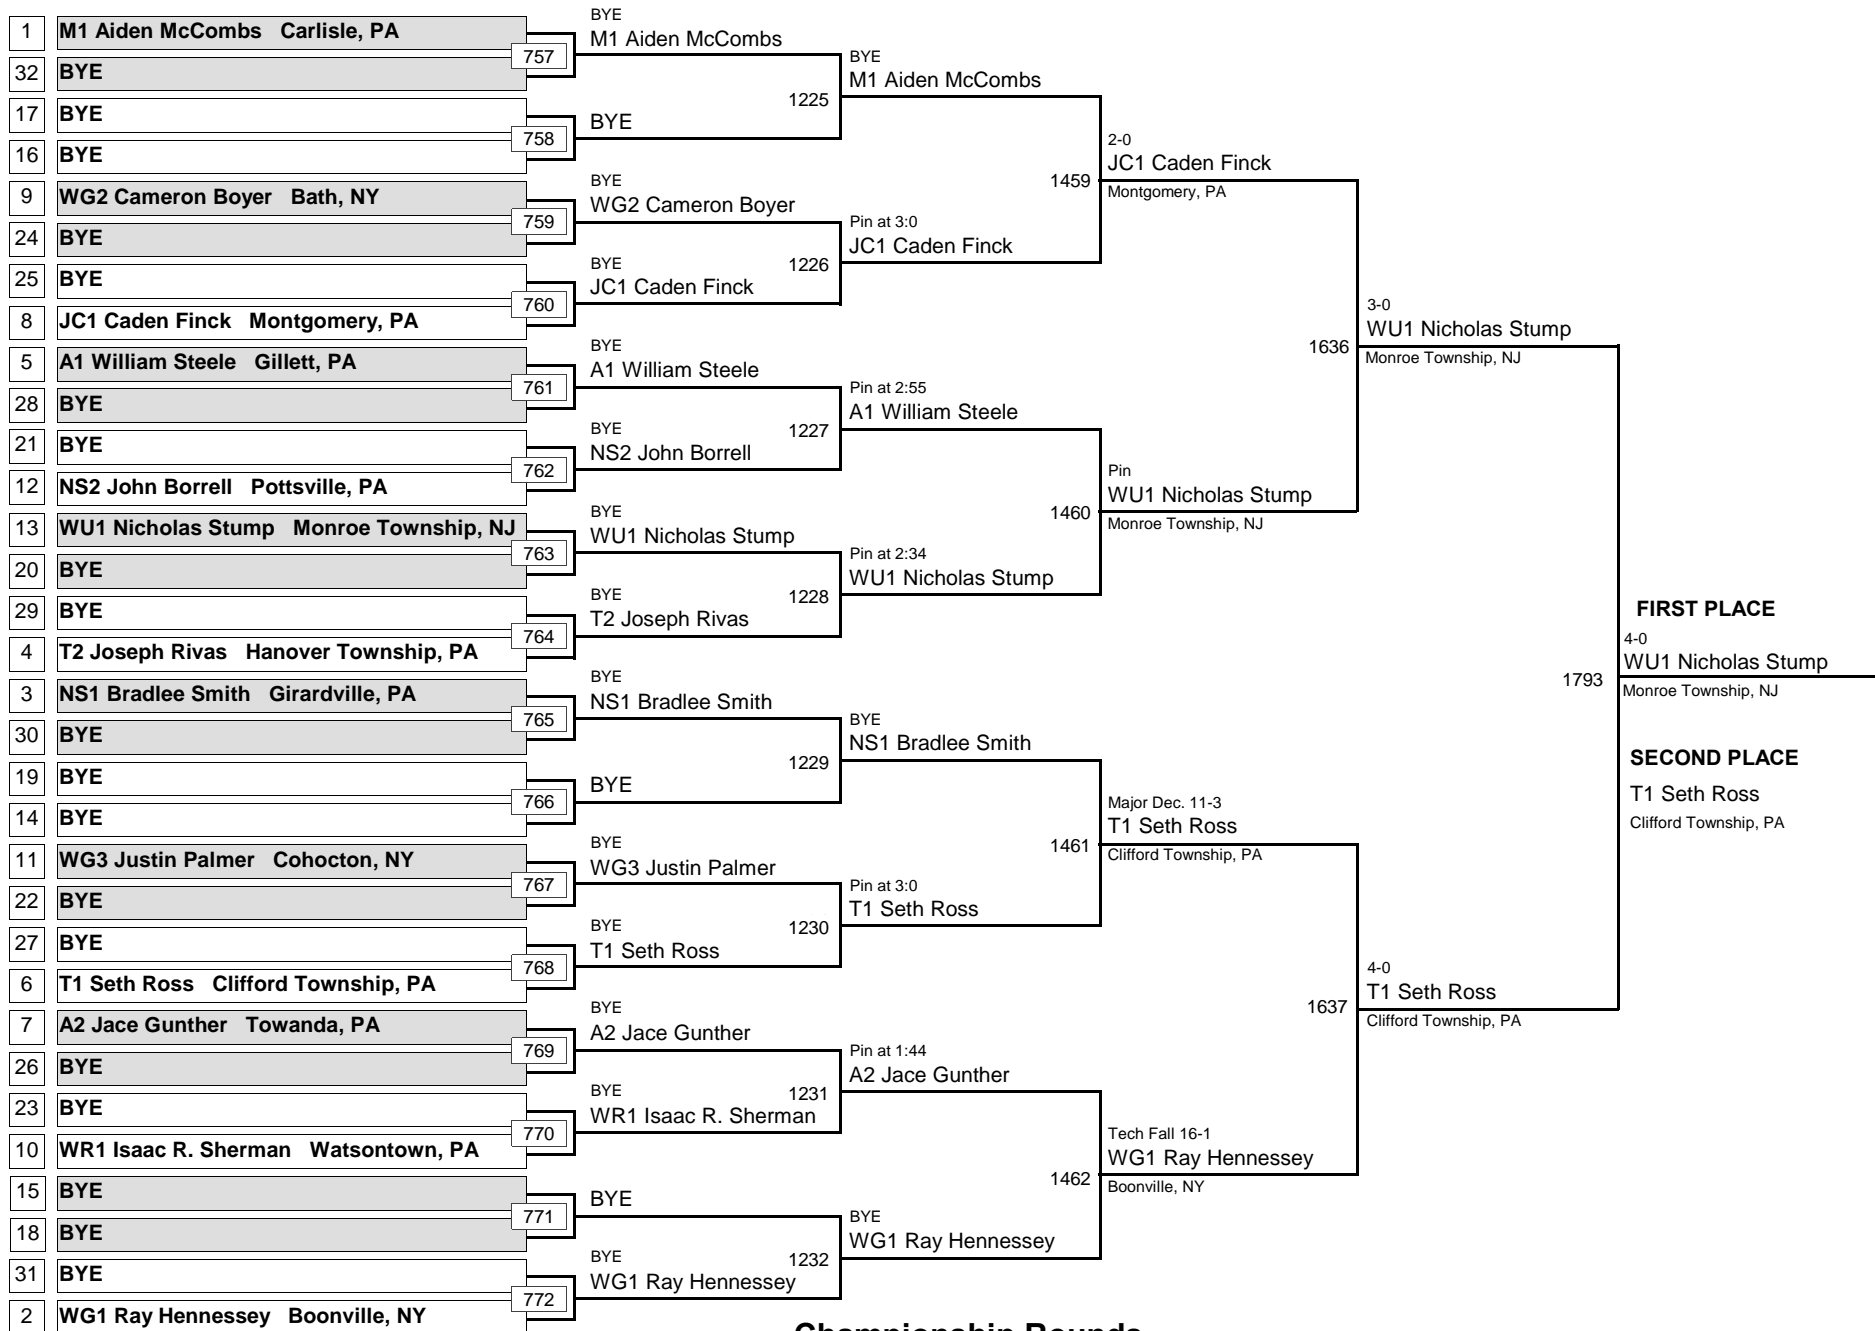

Consolation Rounds

MIDGET

80

MAWA Northern Regional Championships

DIVISION

WEIGHT

April 18, 2015

Championship Rounds