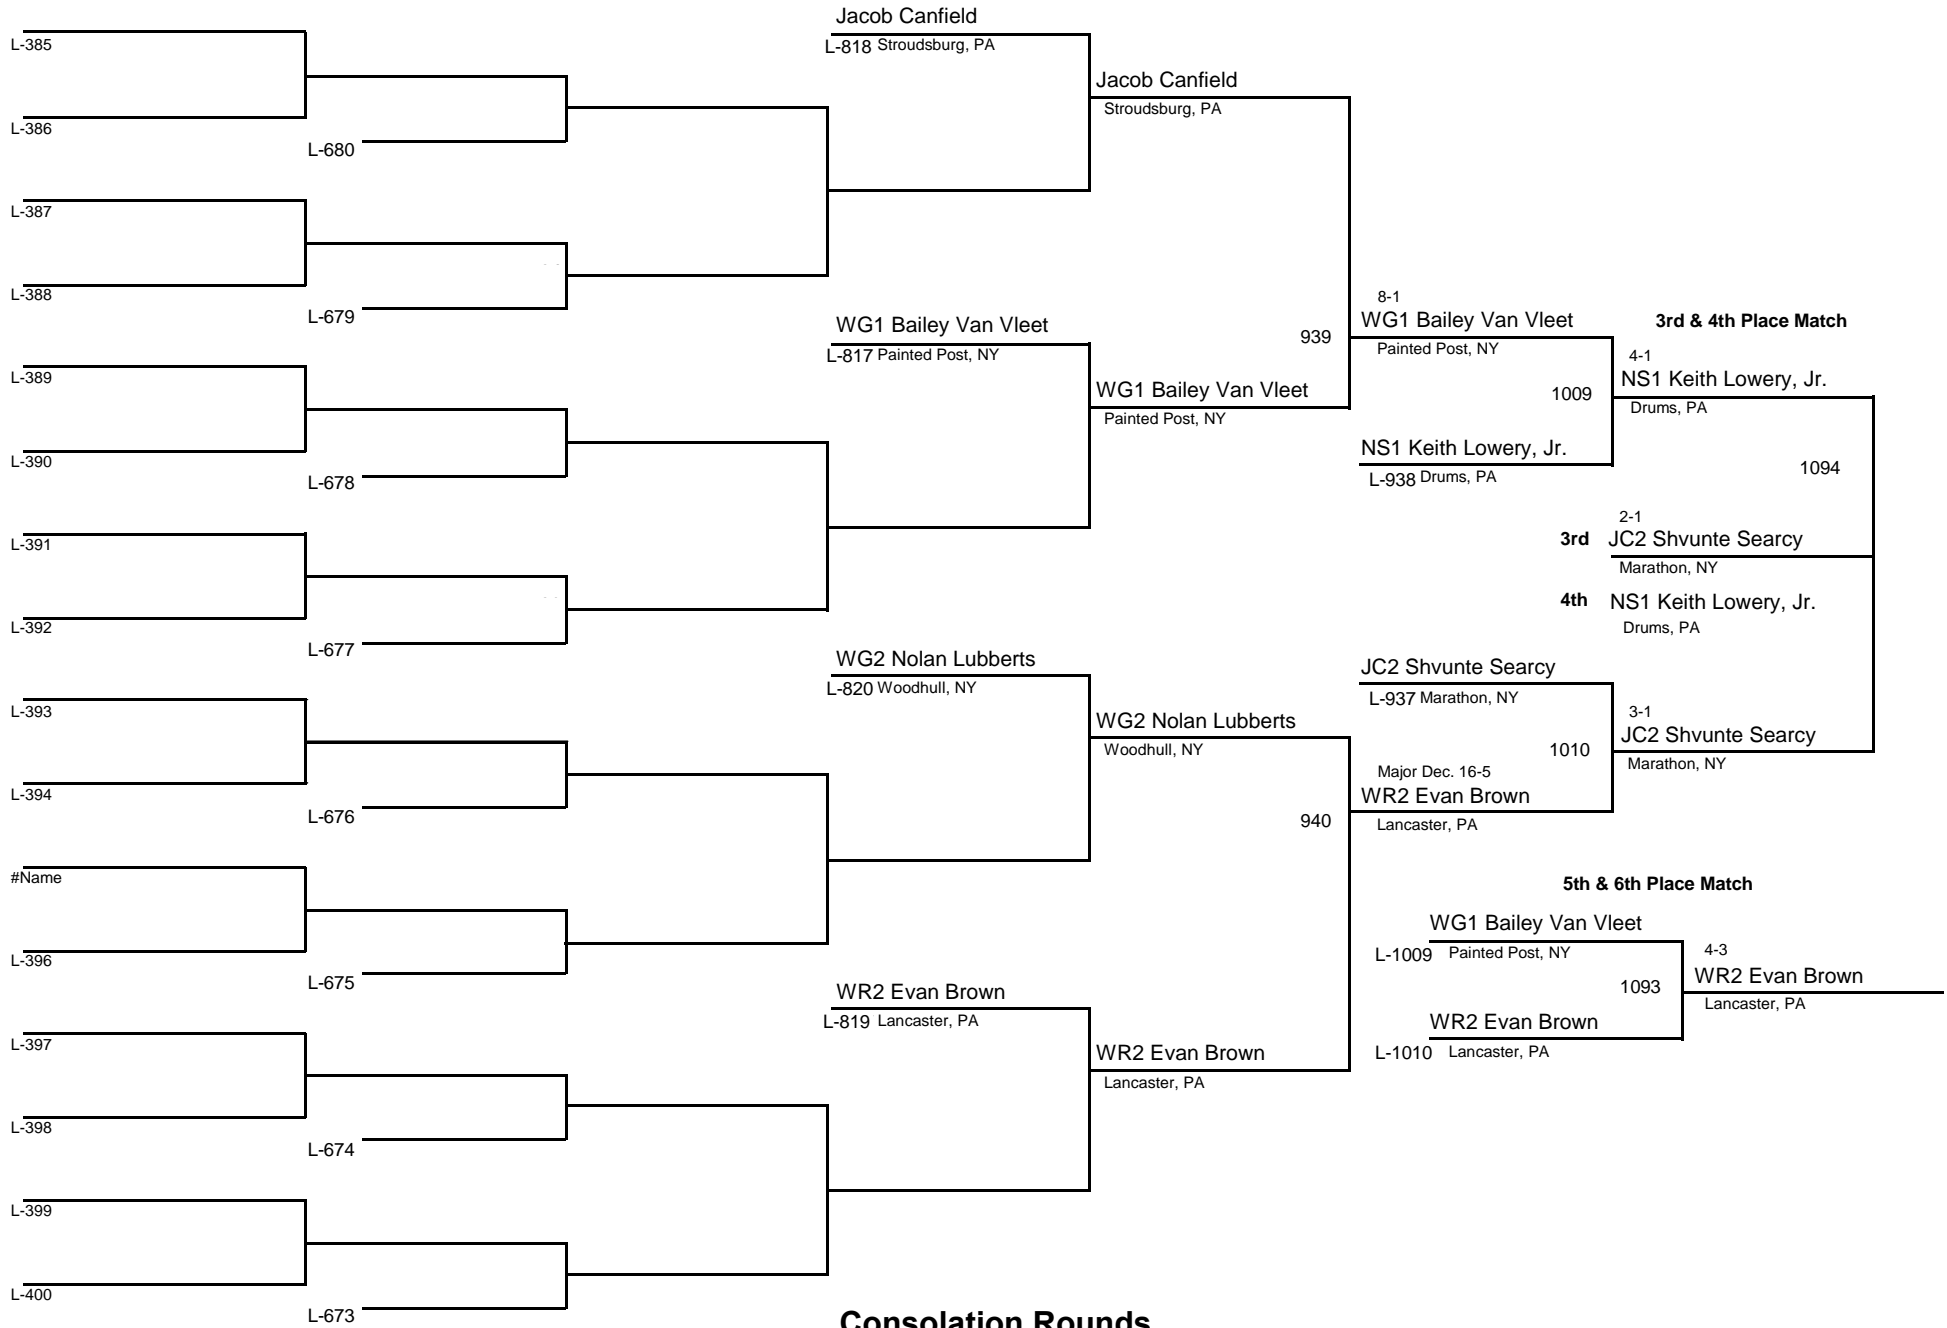

DIVISION

WEIGHT

April 19, 2015

ELITE
DIVISION

152
WEIGHT

MAWA Northern Regional Championships

April 19, 2015

Consolation Rounds