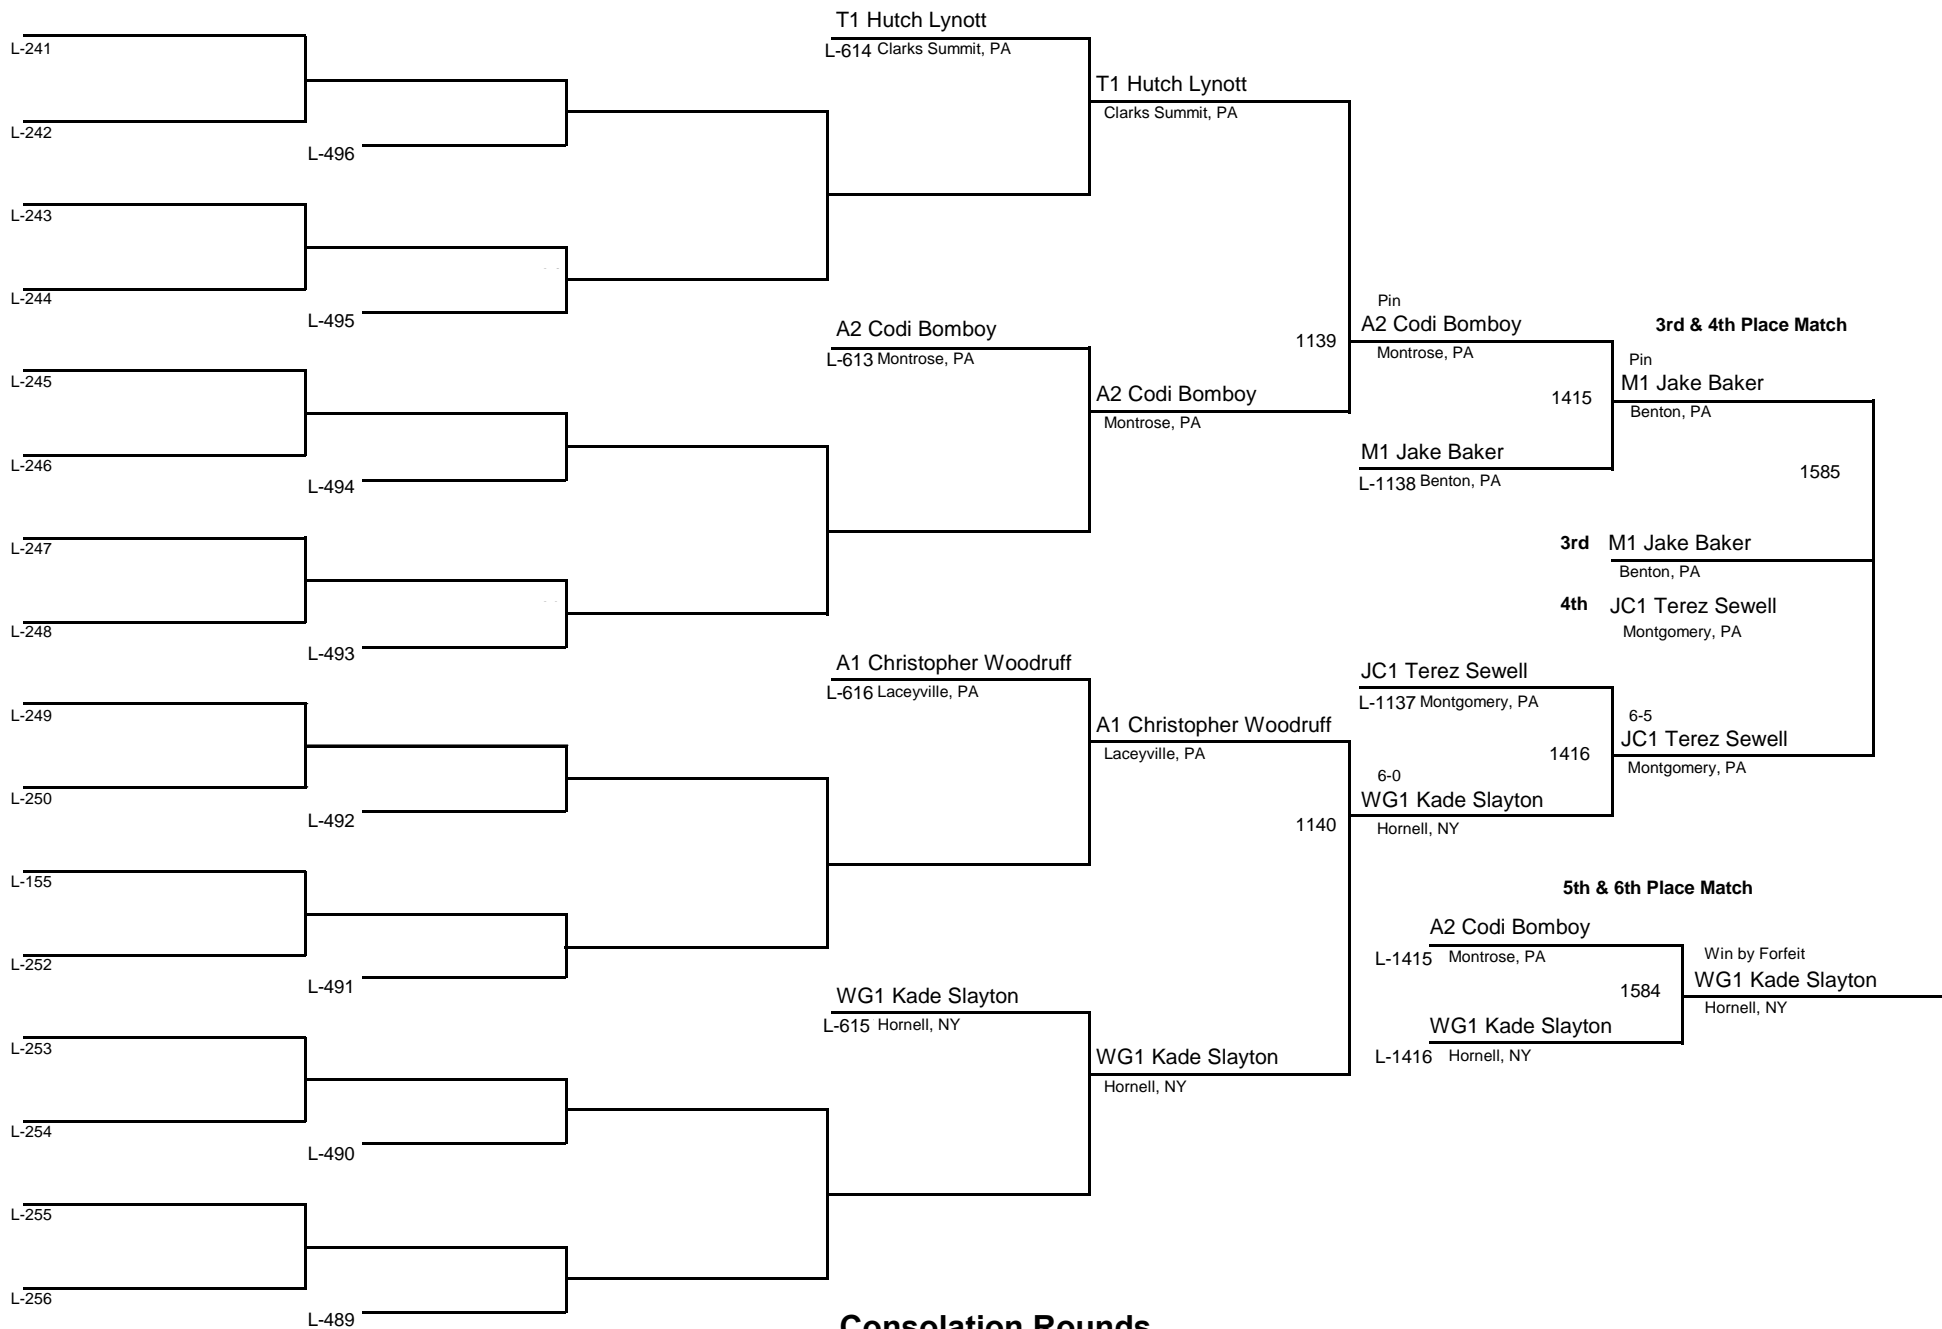

April 18, 2015

JUNIOR

DIVISION

82

WEIGHT

MAWA Northern Regional Championships

April 18, 2015

Consolation Rounds