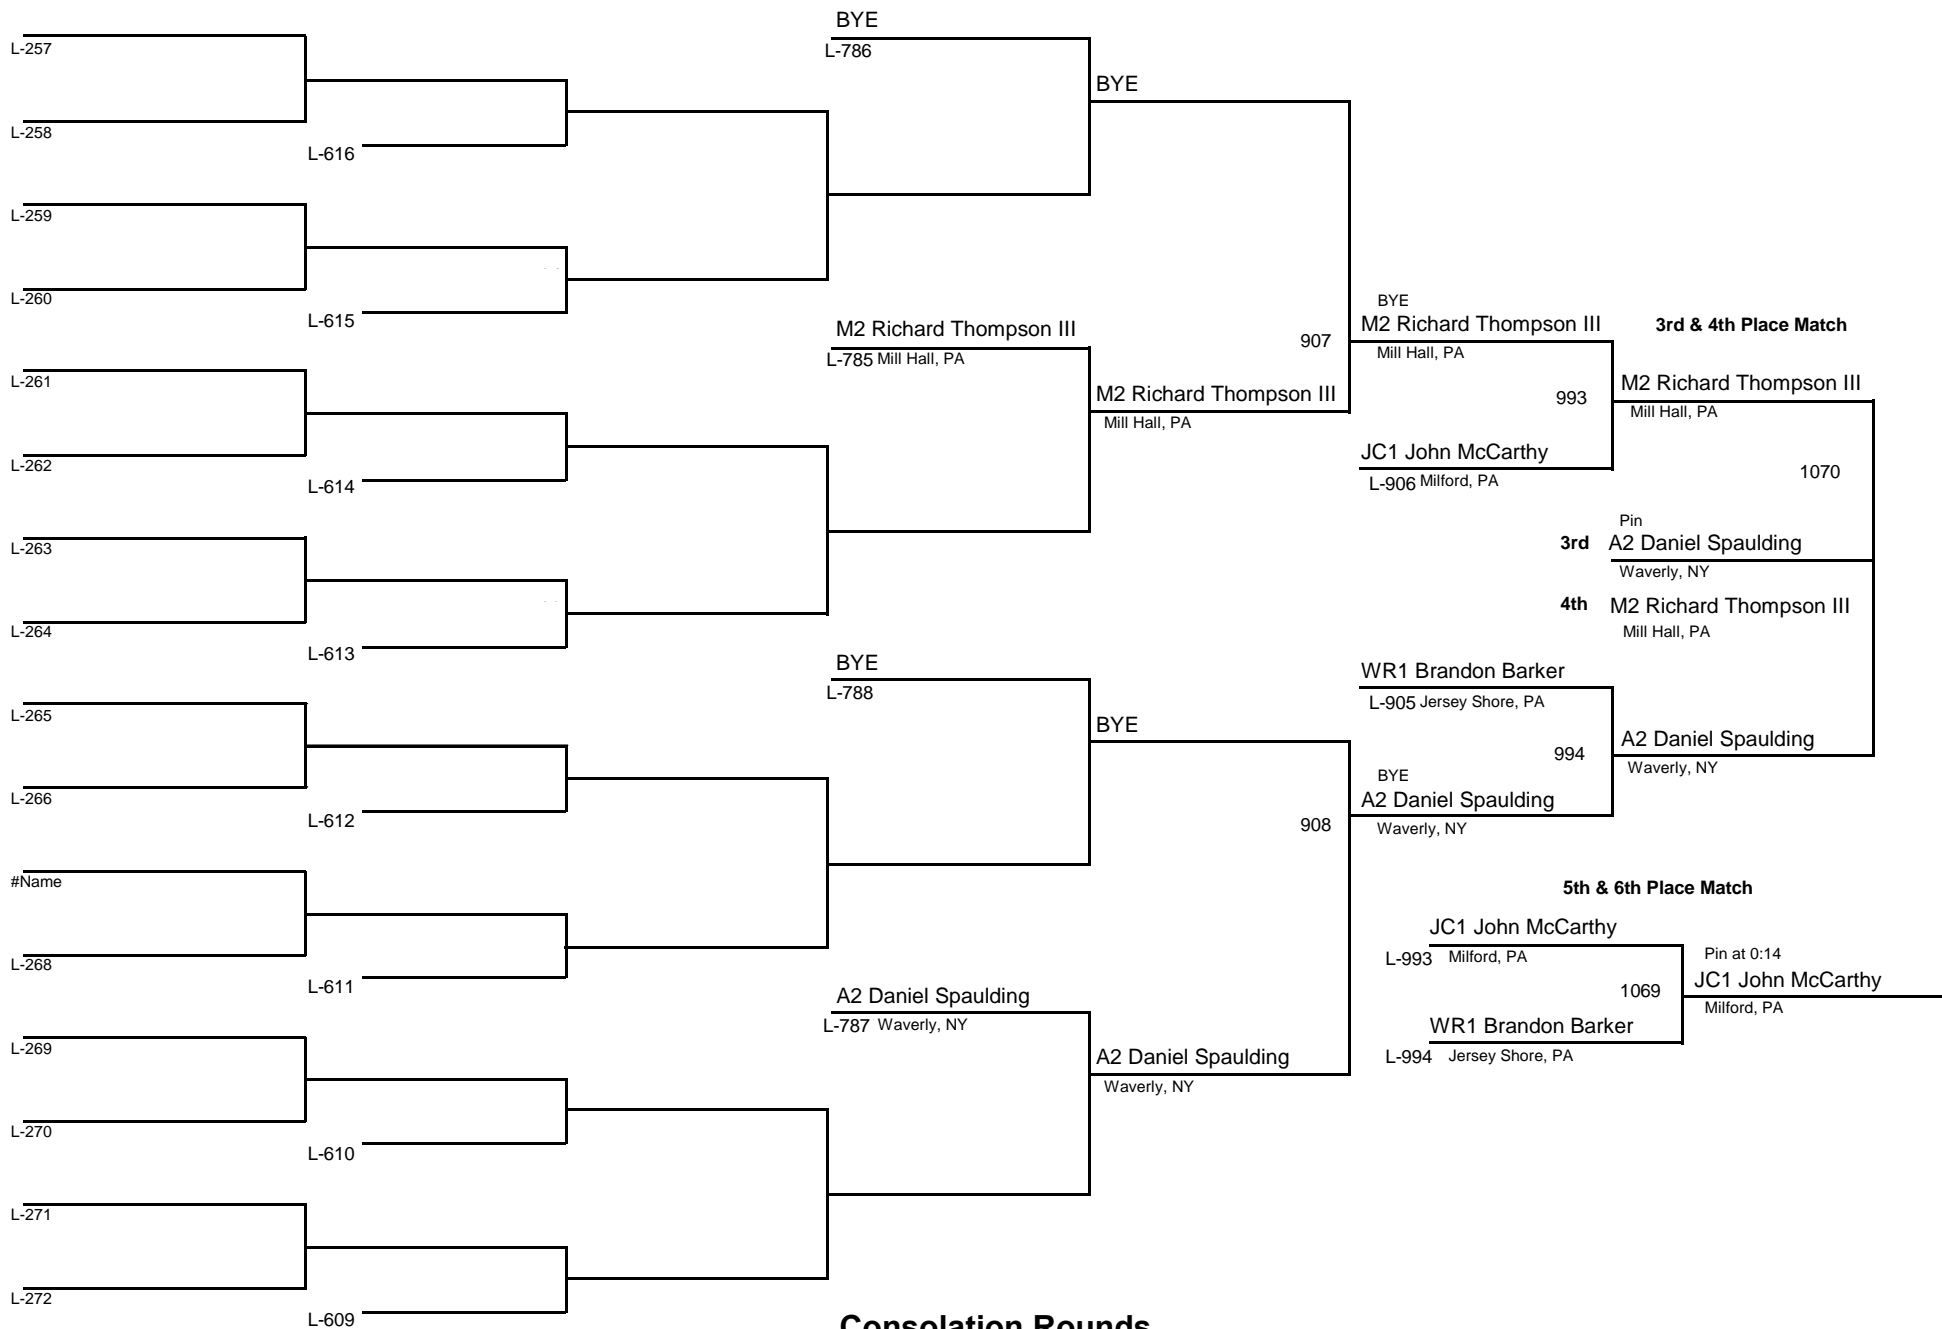

ADVANCED

DIVISION

285

WEIGHT

MAWA Northern Regional Championships

April 19, 2015

Consolation Rounds