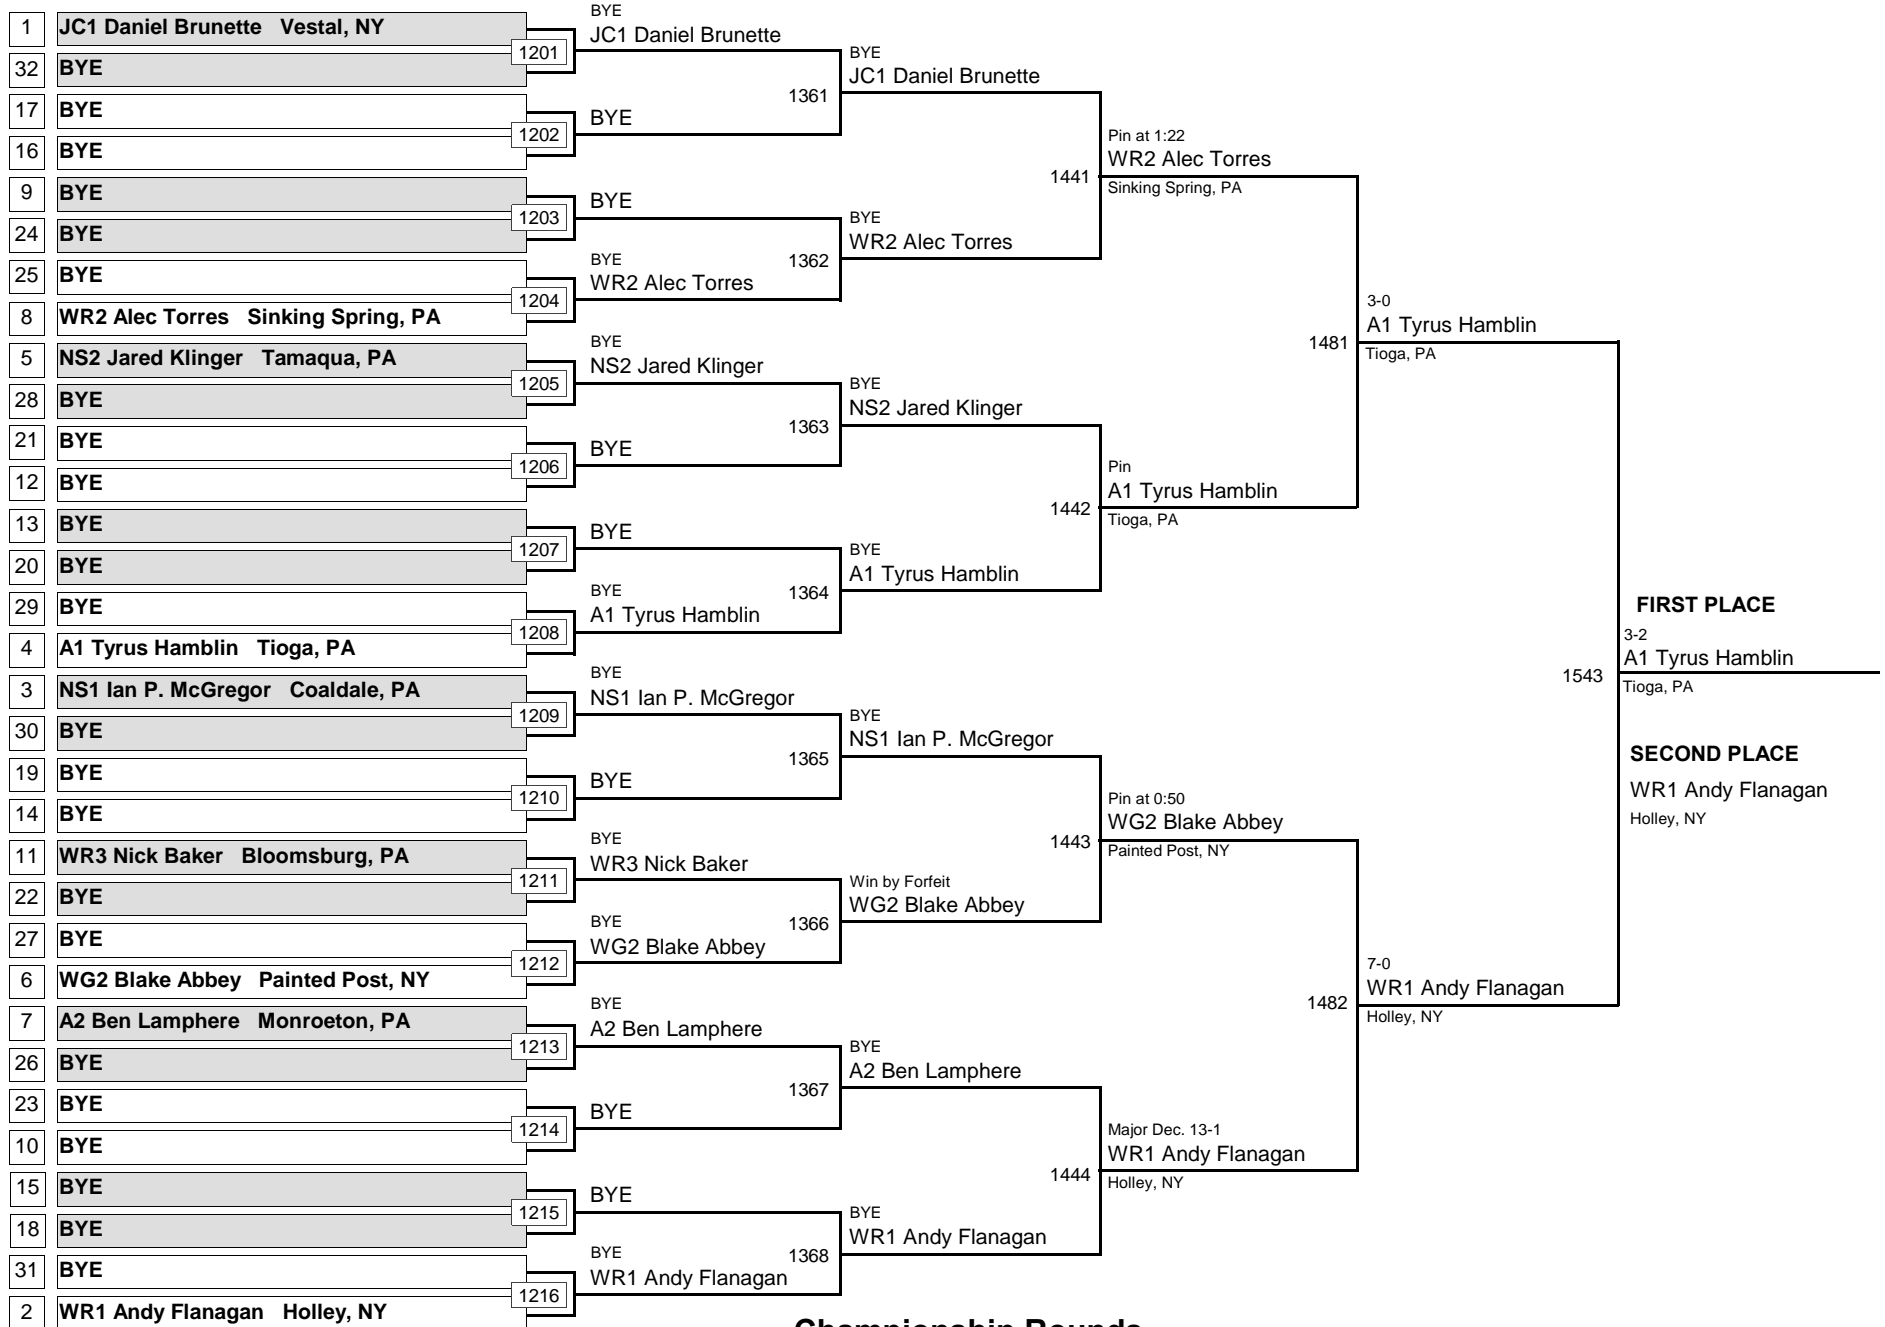

OPEN

125

MAWA Northern Regional Championships

DIVISION

WEIGHT

April 19, 2015

OPEN

DIVISION