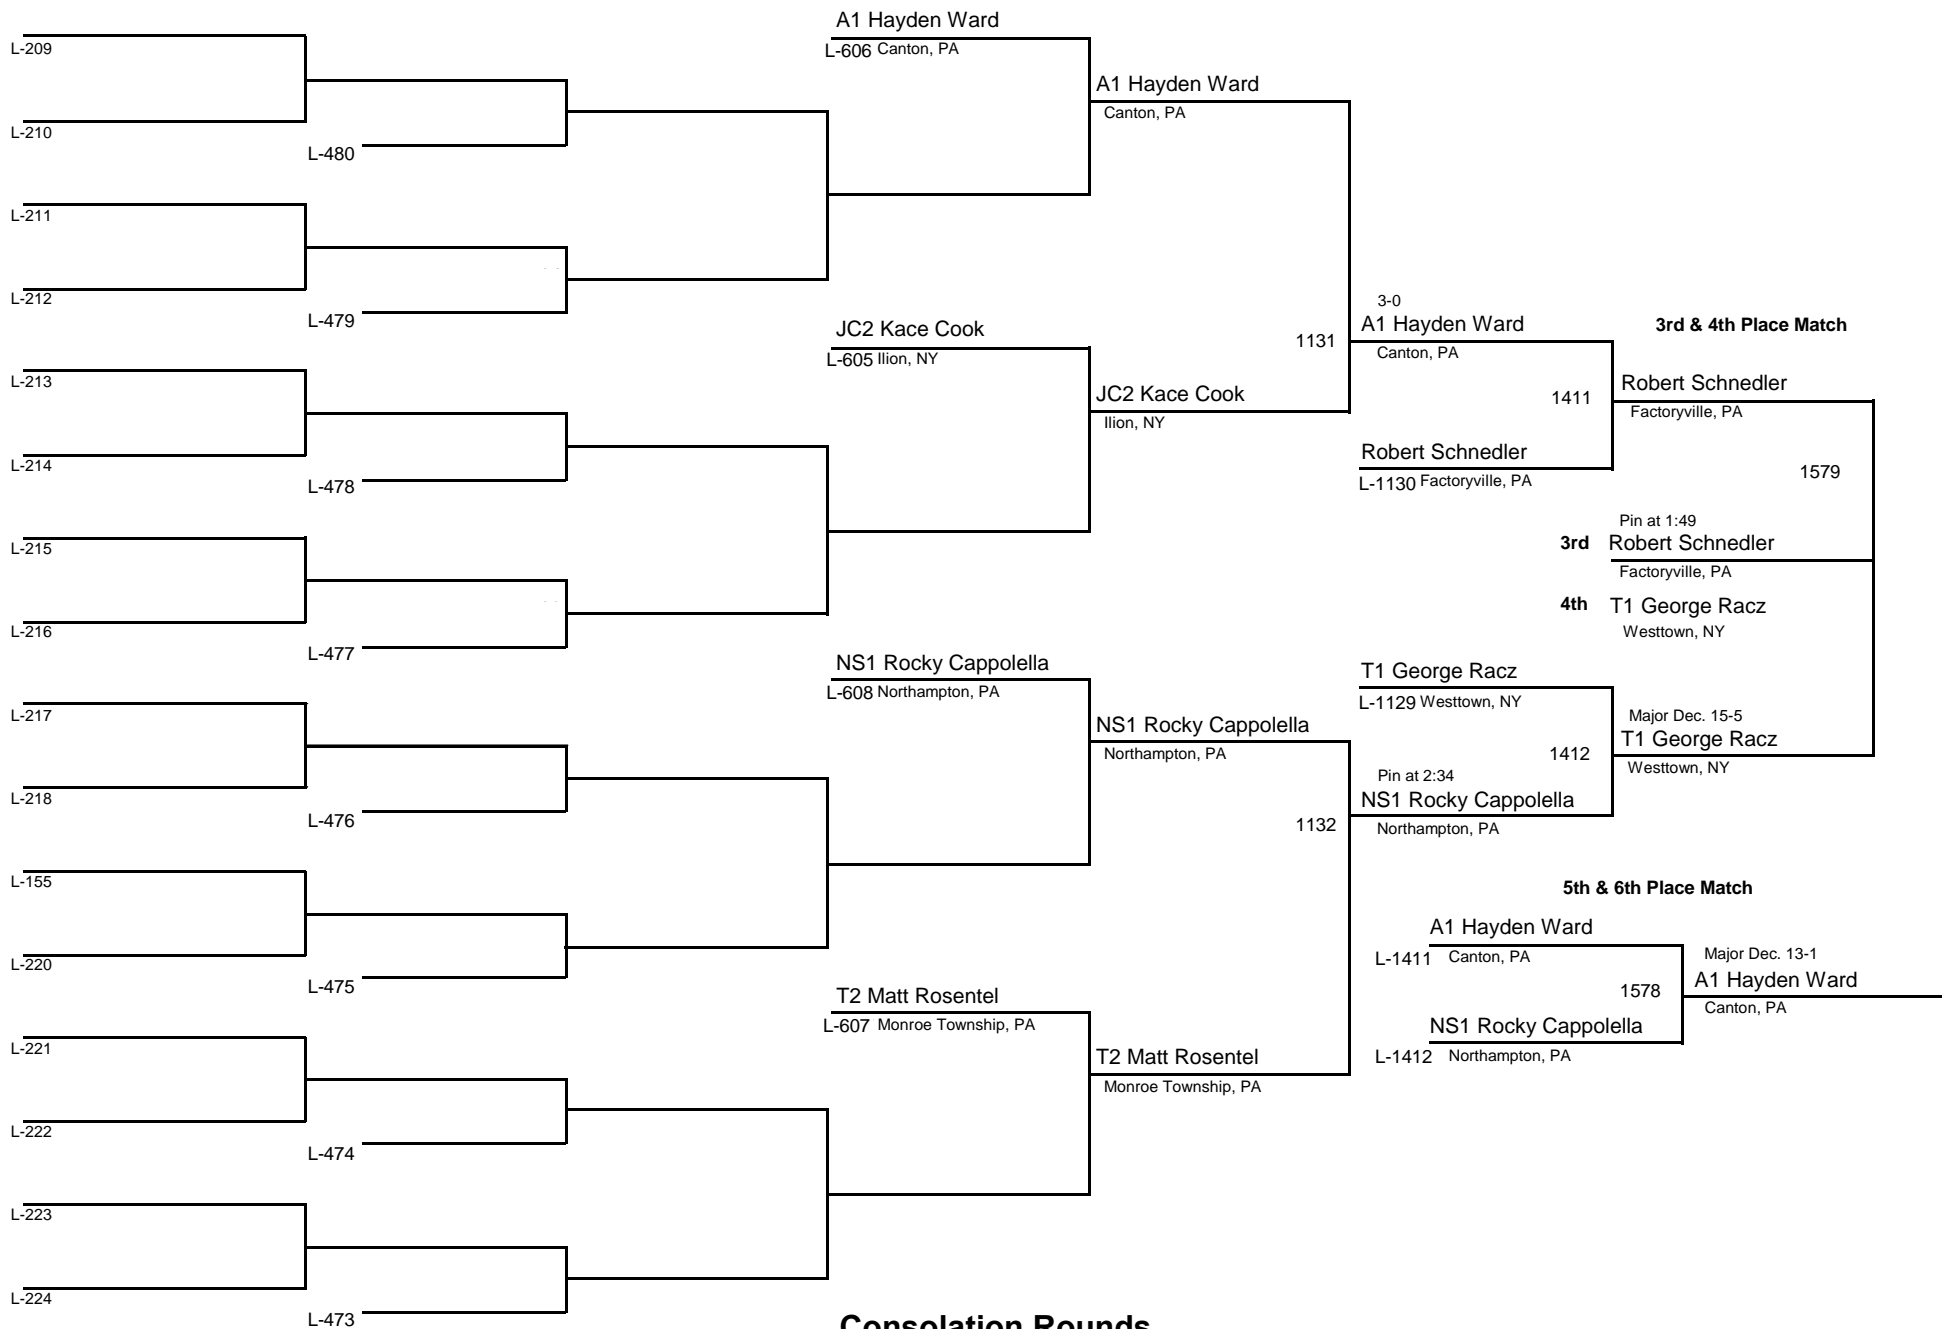

JUNIOR

DIVISION

74

WEIGHT

MAWA Northern Regional Championships

April 18, 2015

Consolation Rounds