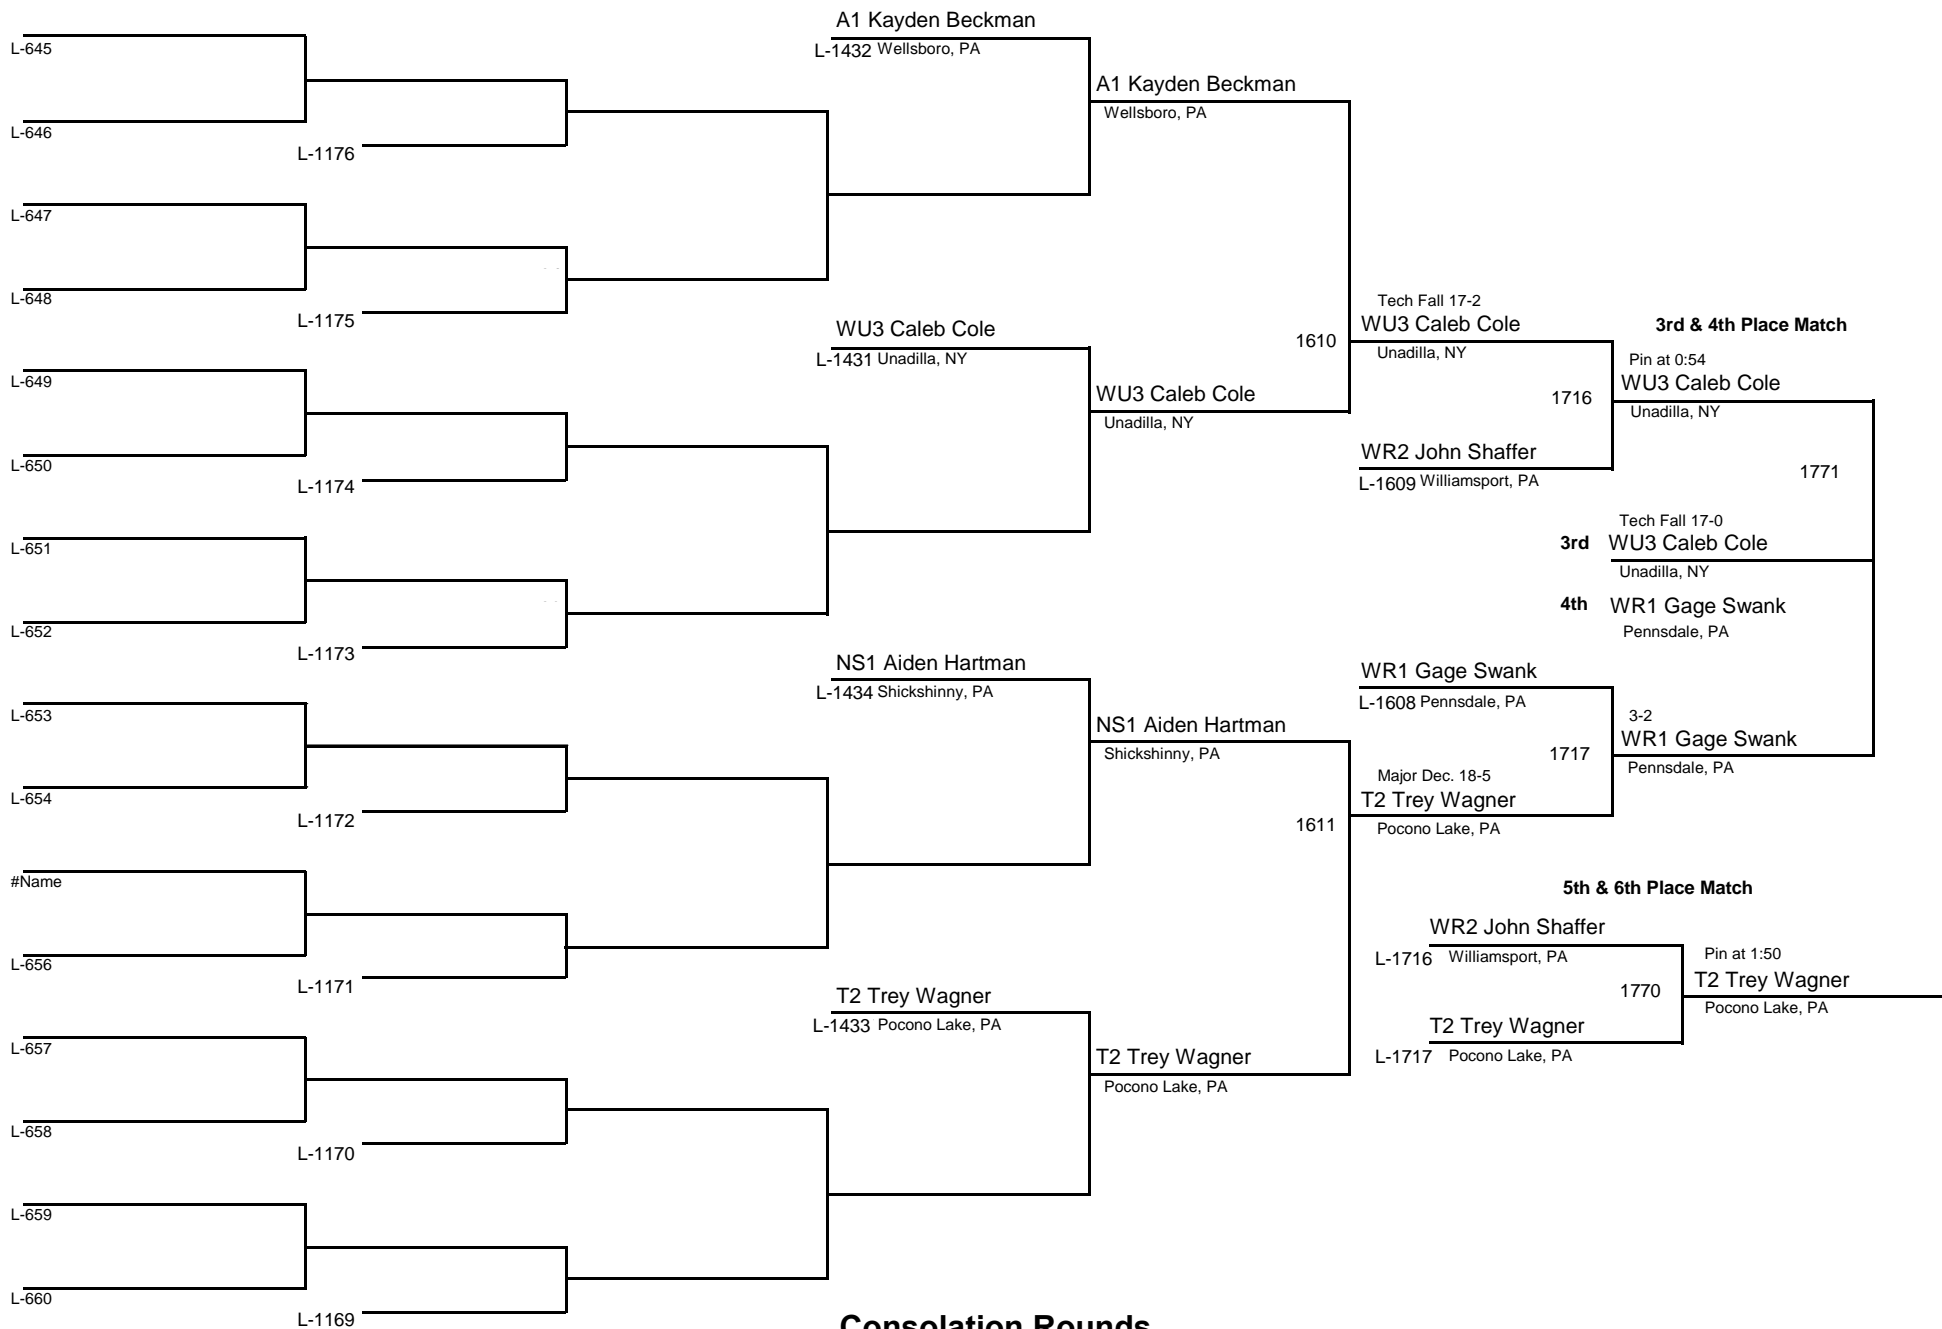

MIDGET

DIVISION

50

WEIGHT

MAWA Northern Regional Championships

April 18, 2015

Consolation Rounds