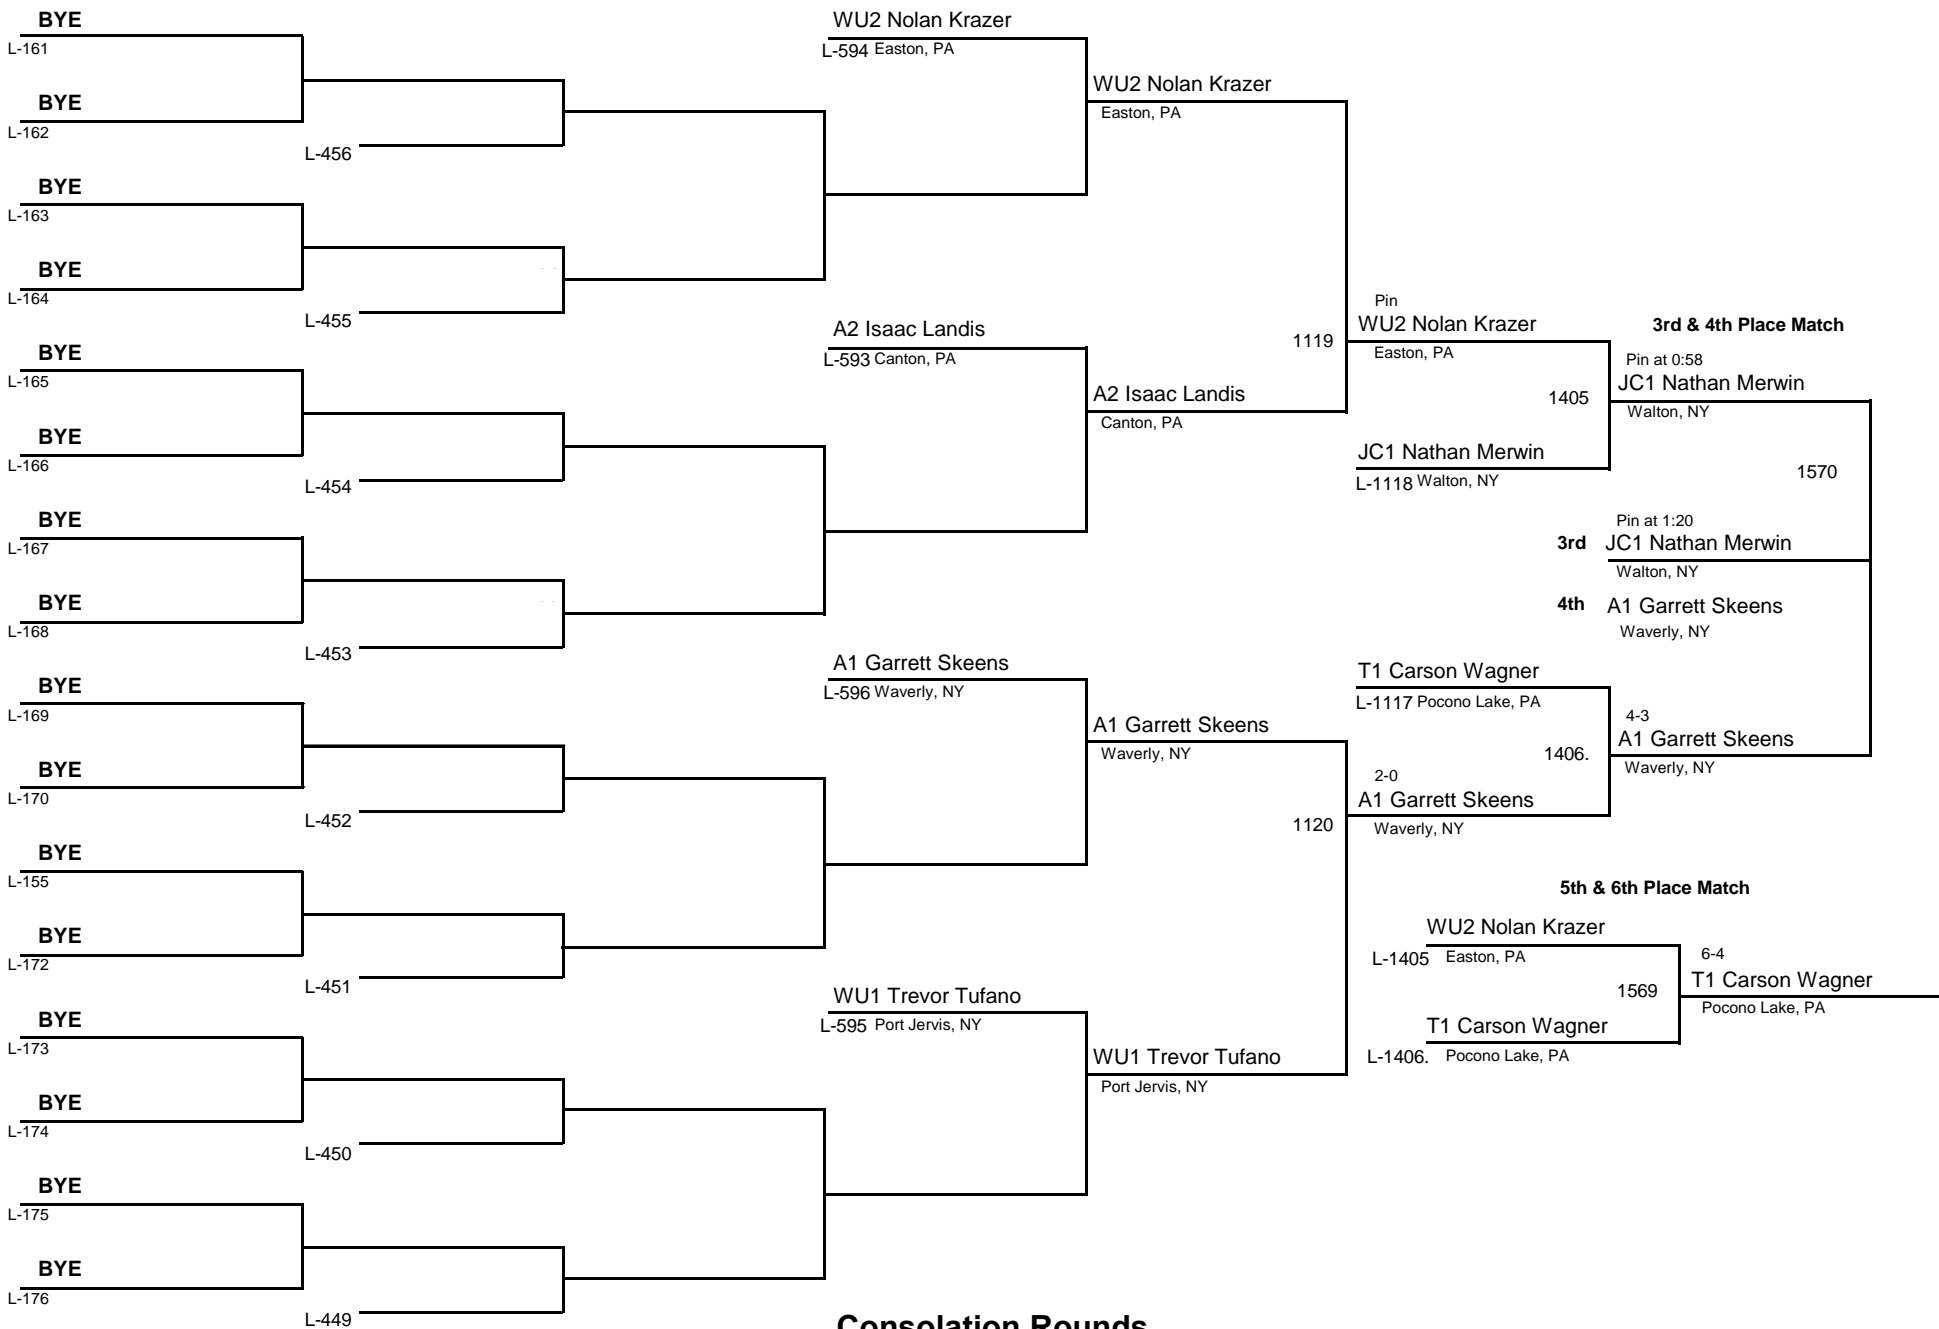

JUNIOR

DIVISION

62

WEIGHT

MAWA Northern Regional Championships

April 18, 2015

Consolation Rounds