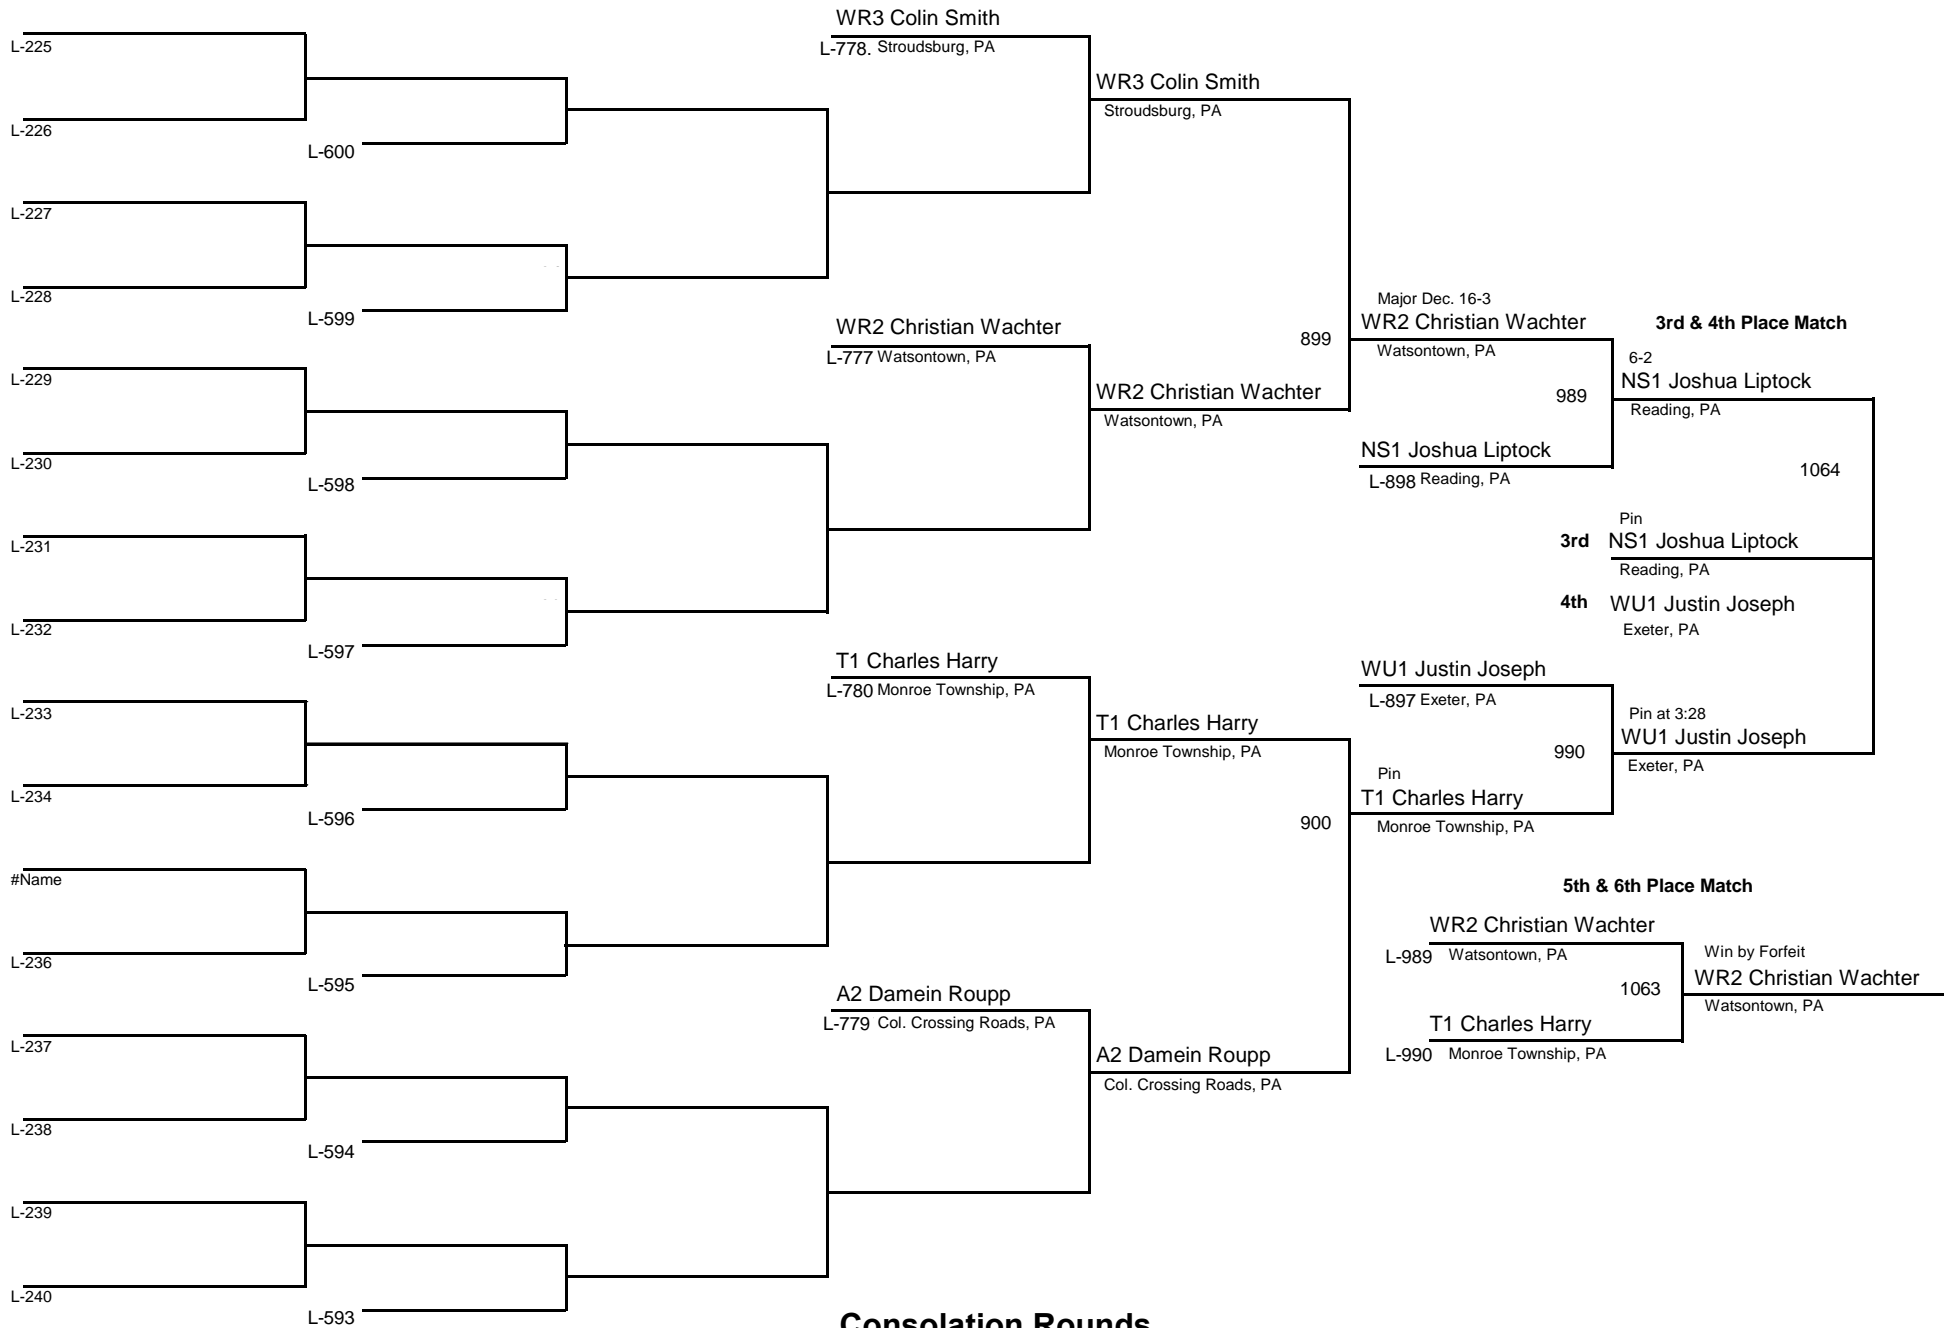

ADVANCED

DIVISION

189

WEIGHT

MAWA Northern Regional Championships

April 19, 2015