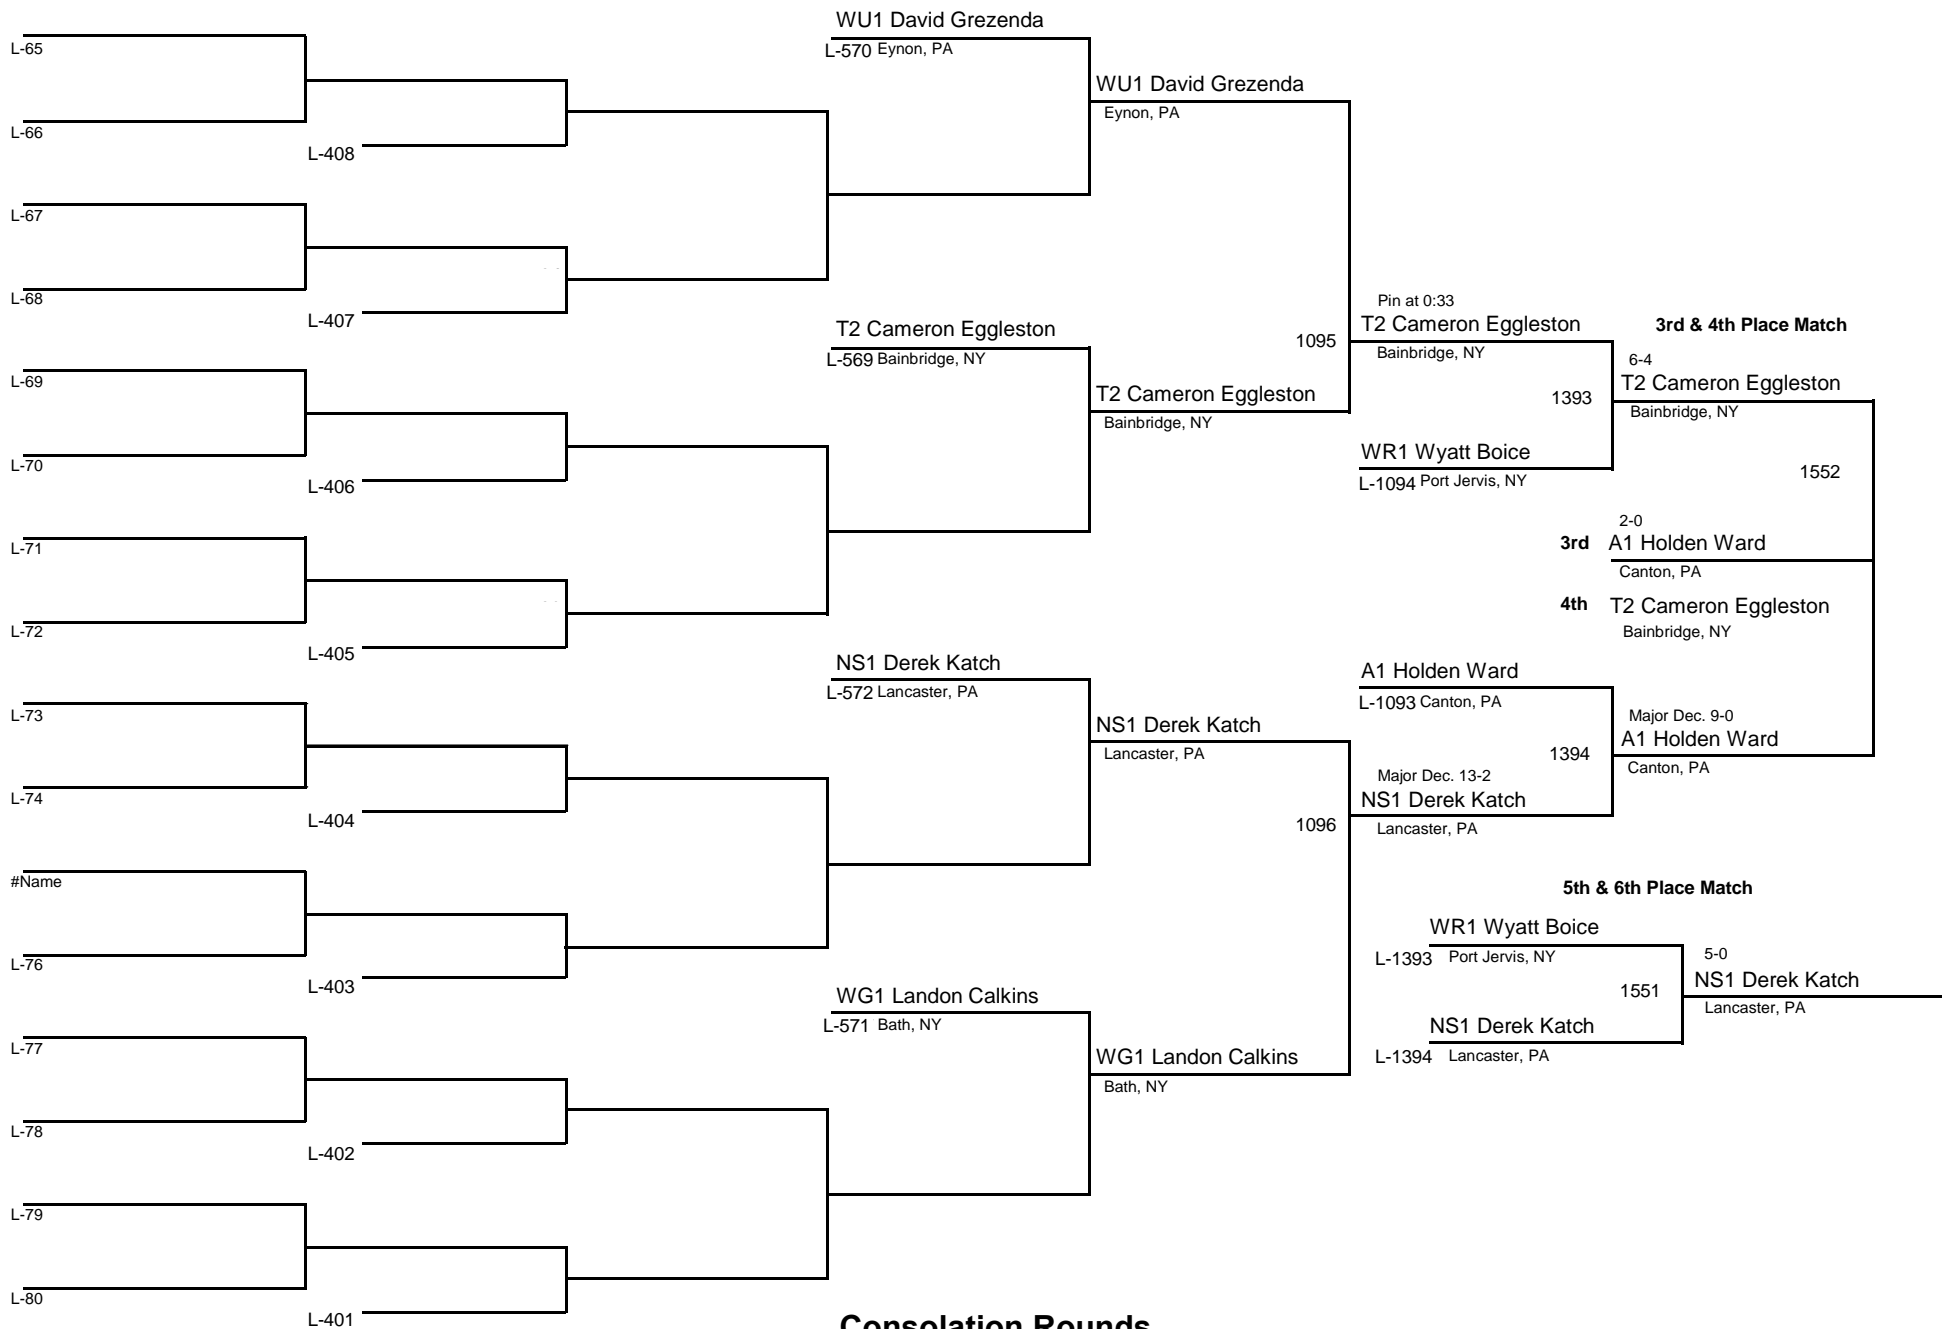

BANTAM

DIVISION

56

WEIGHT

MAWA Northern Regional Championships

April 18, 2015

Consolation Rounds