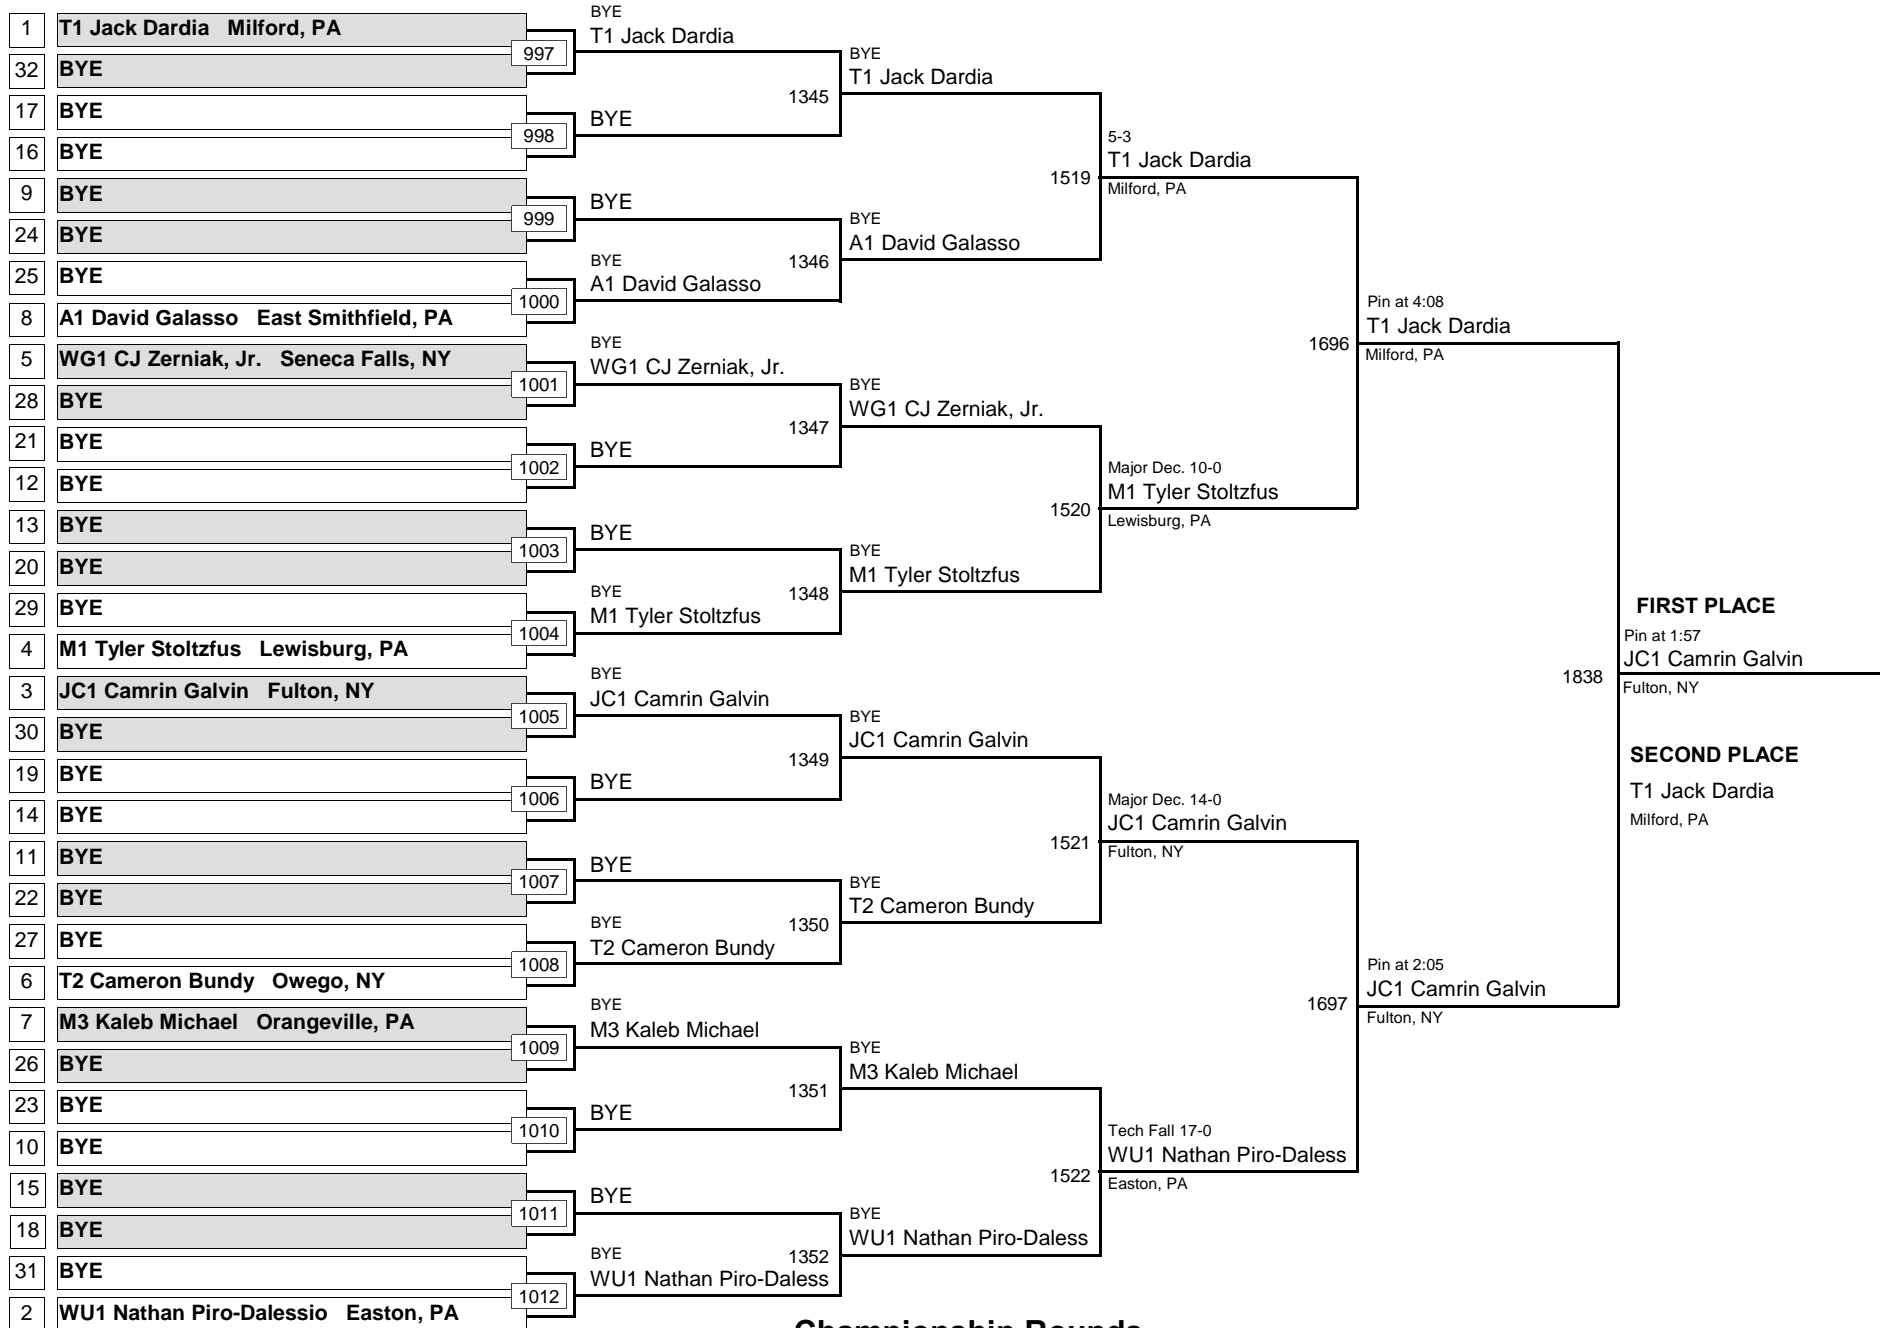

Consolation Rounds

INTERMEDIATE

128

MAWA Northern Regional Championships

DIVISION

WEIGHT

April 18, 2015

INTERMEDIATE