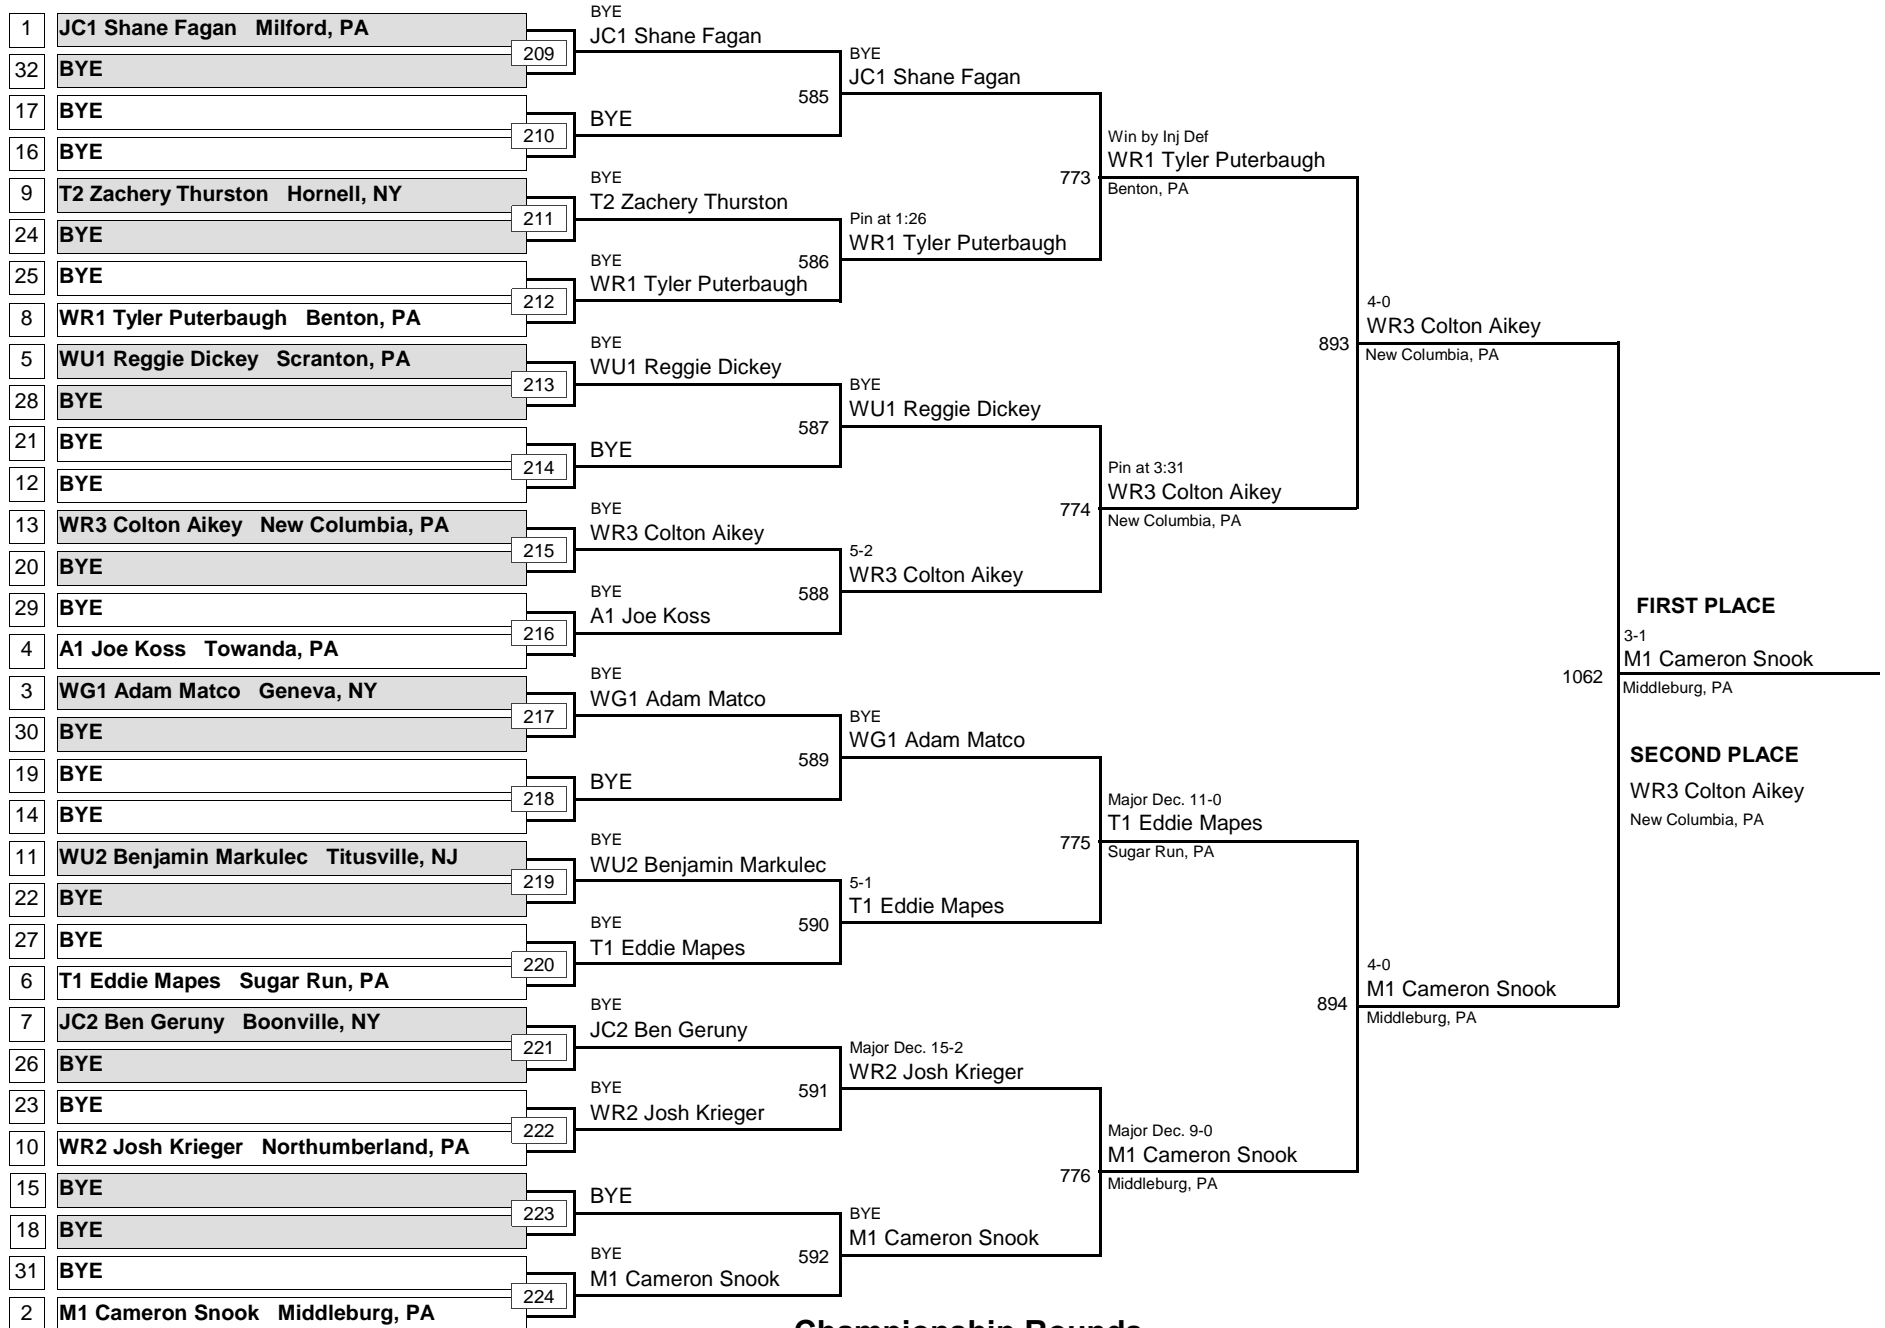

ADVANCED

171

MAWA Northern Regional Championships

DIVISION

WEIGHT

April 19, 2015