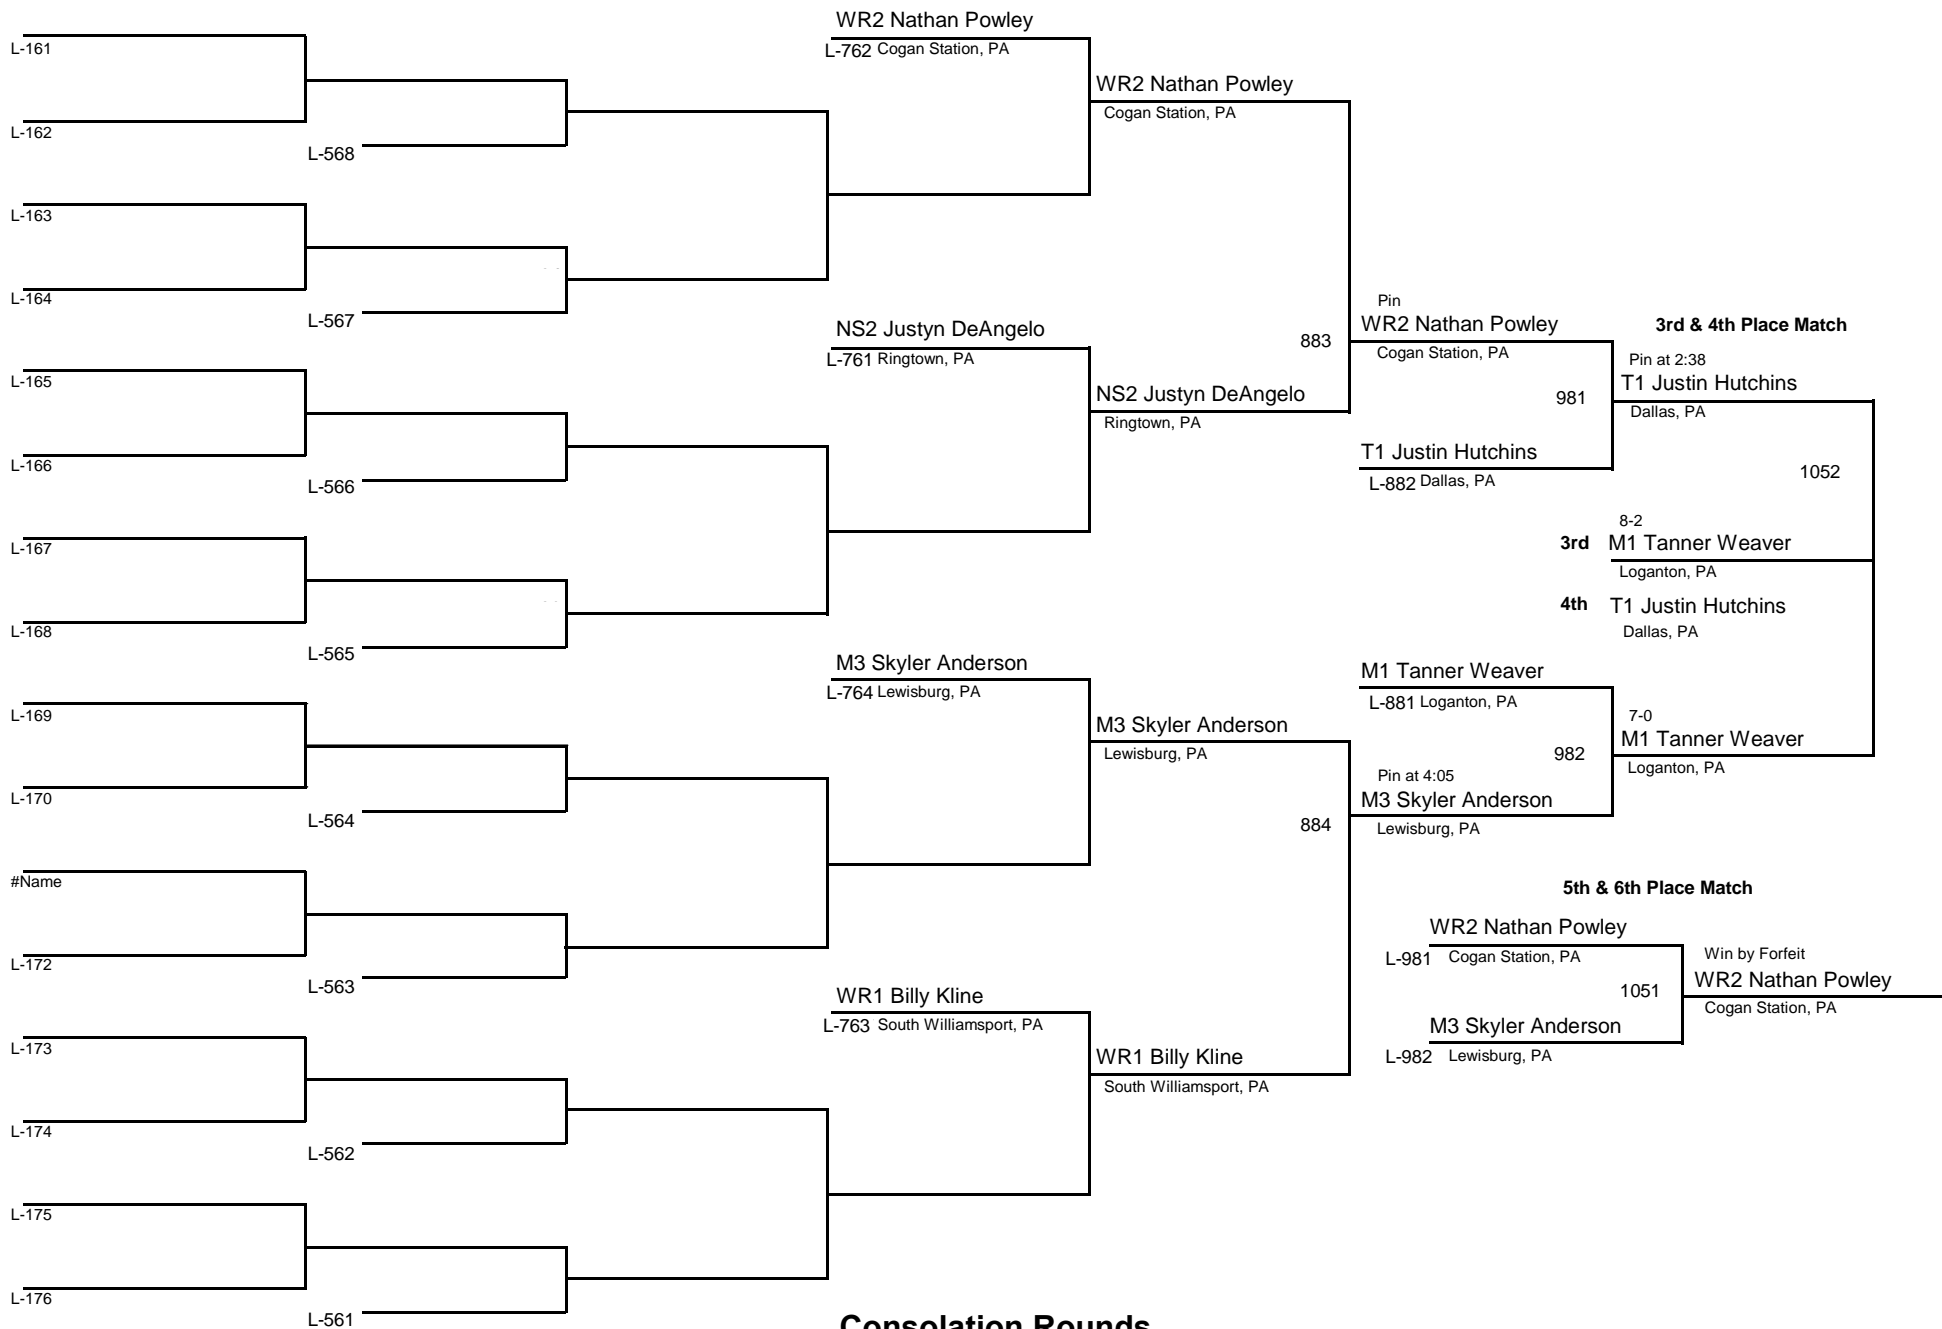

ADVANCED

DIVISION

145

WEIGHT

MAWA Northern Regional Championships

April 19, 2015

Consolation Rounds