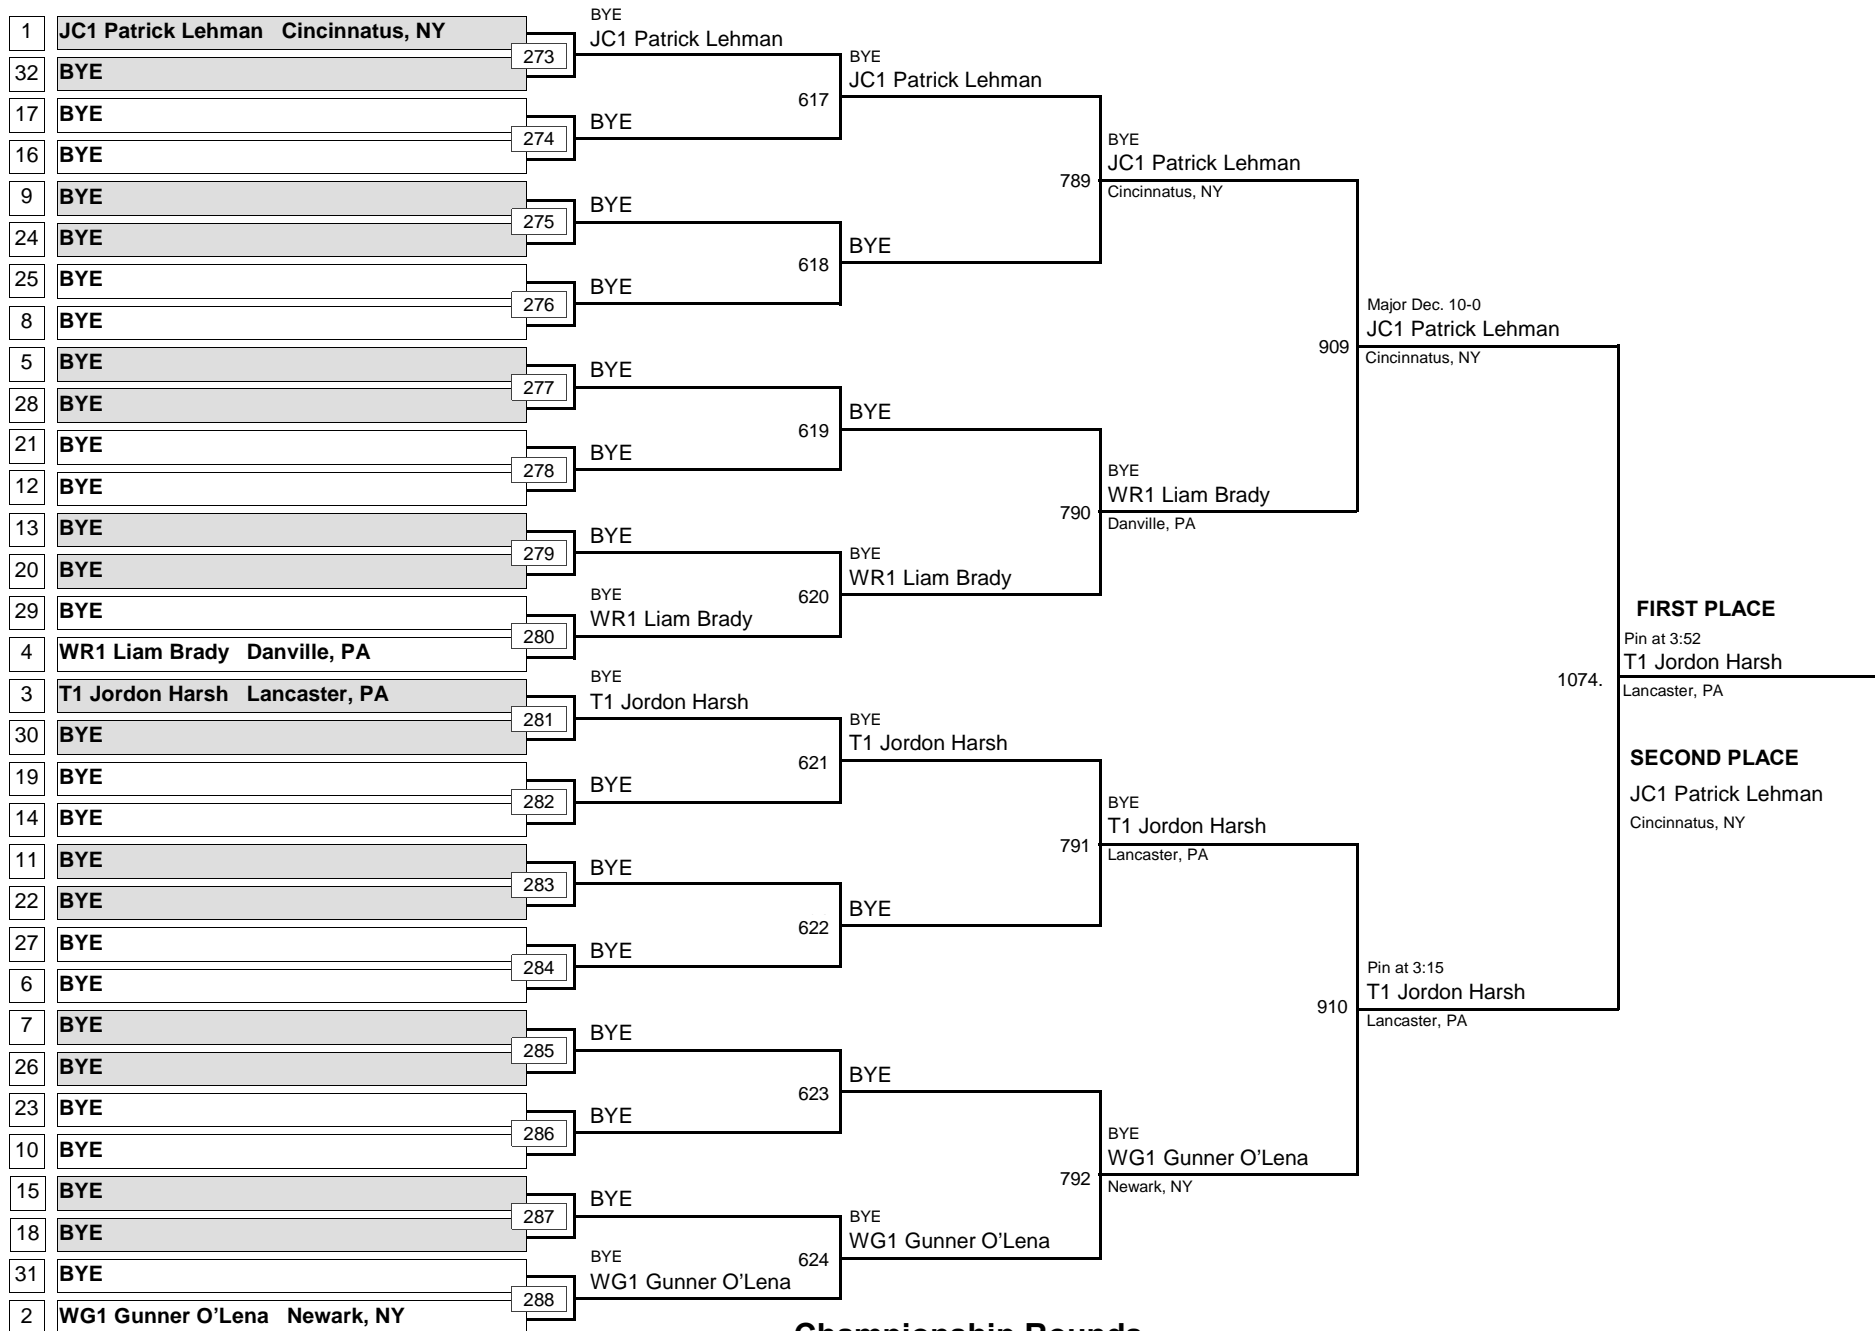

DIVISION

WEIGHT

April 19, 2015

Championship Rounds

ELITE

DIVISION

111

WEIGHT