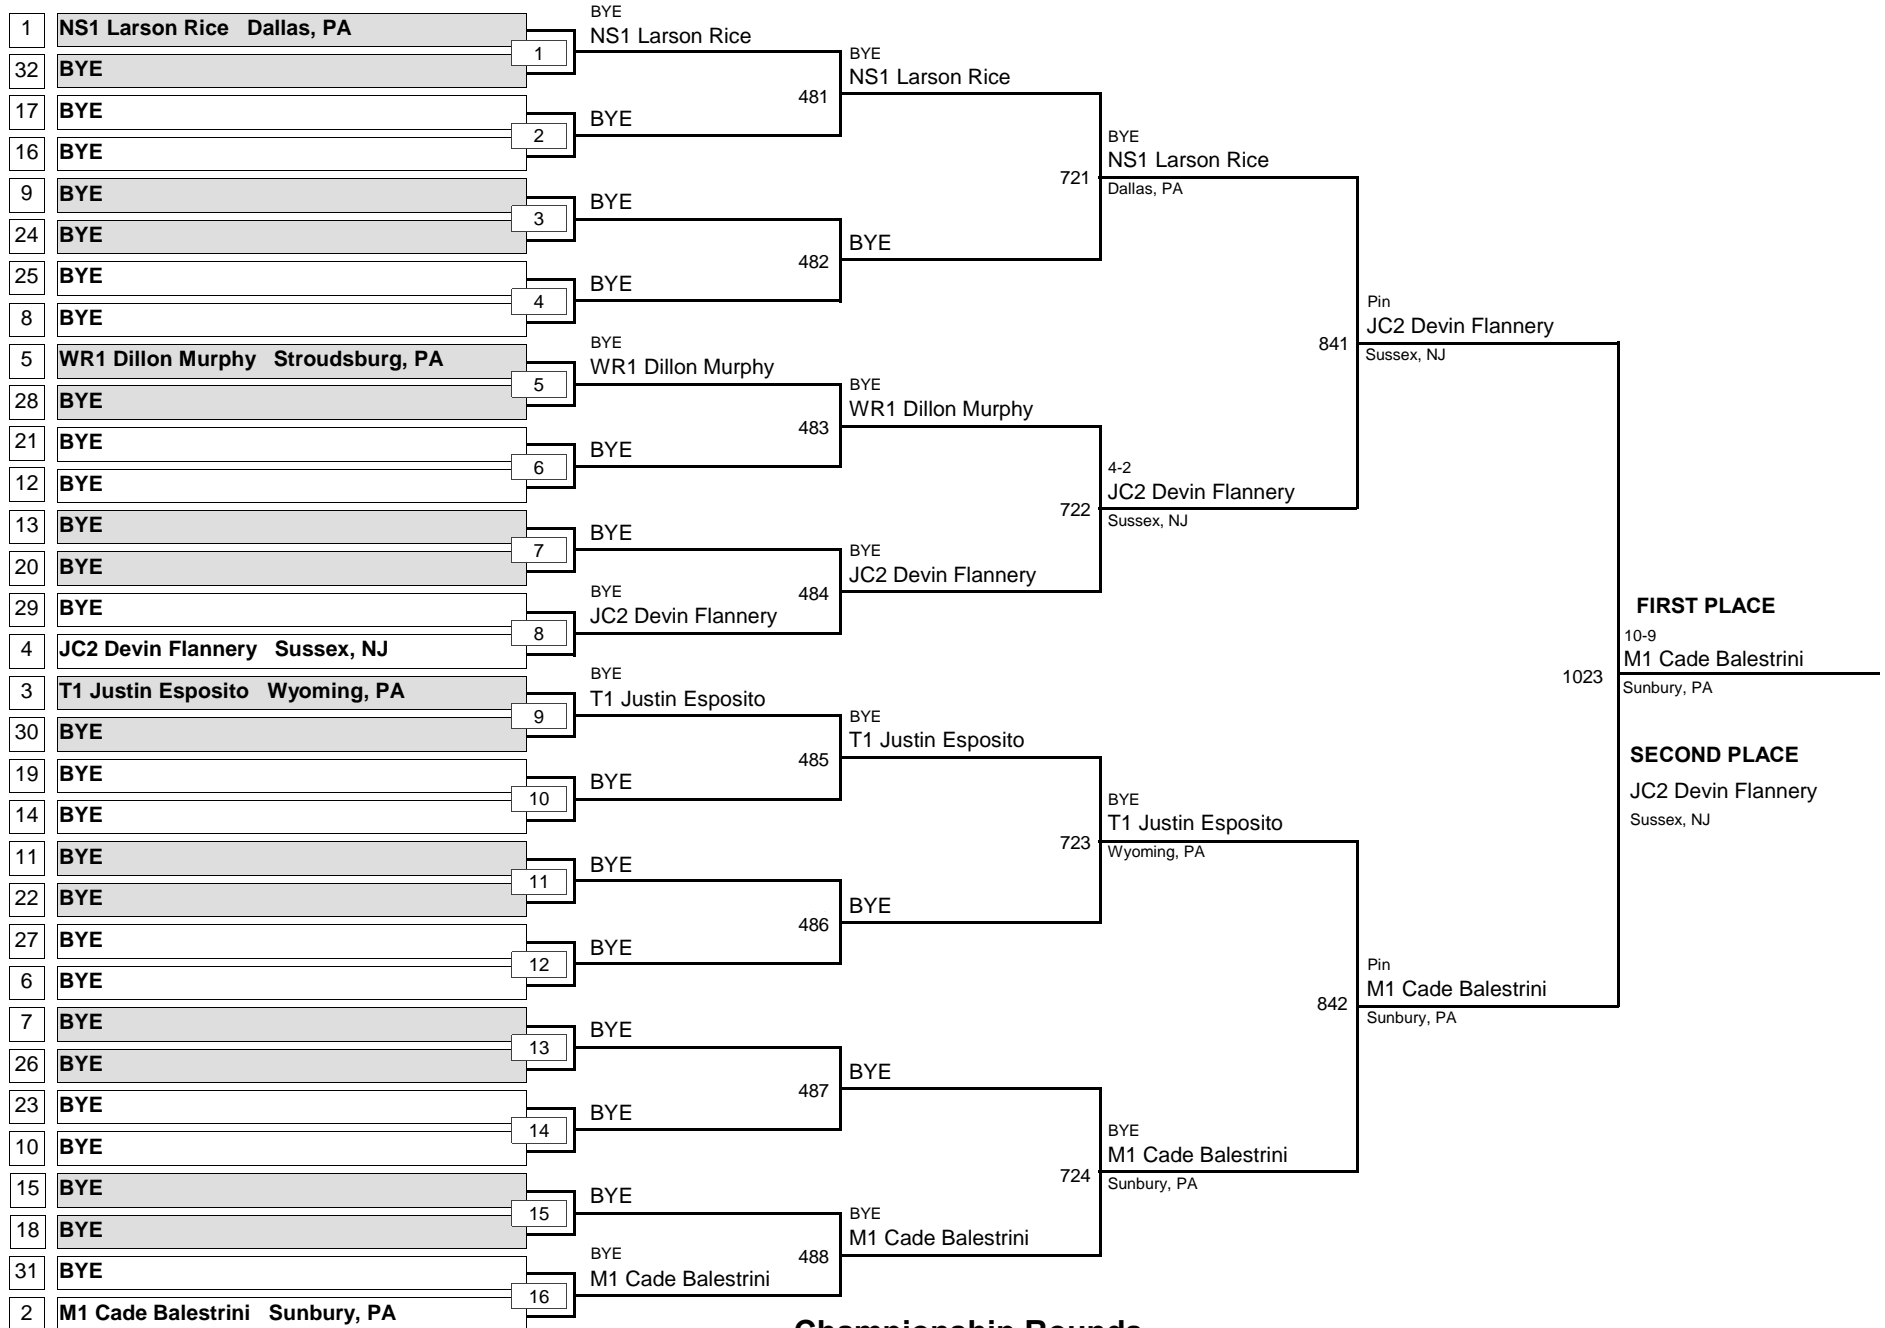

ADVANCED

93

MAWA Northern Regional Championships

DIVISION

WEIGHT

April 19, 2015

FIRST PLACE

10-9
M1 Cade Balestrini
Sunbury, PA

SECOND PLACE

JC2 Devin Flannery
Sussex, NJ

Championship Rounds