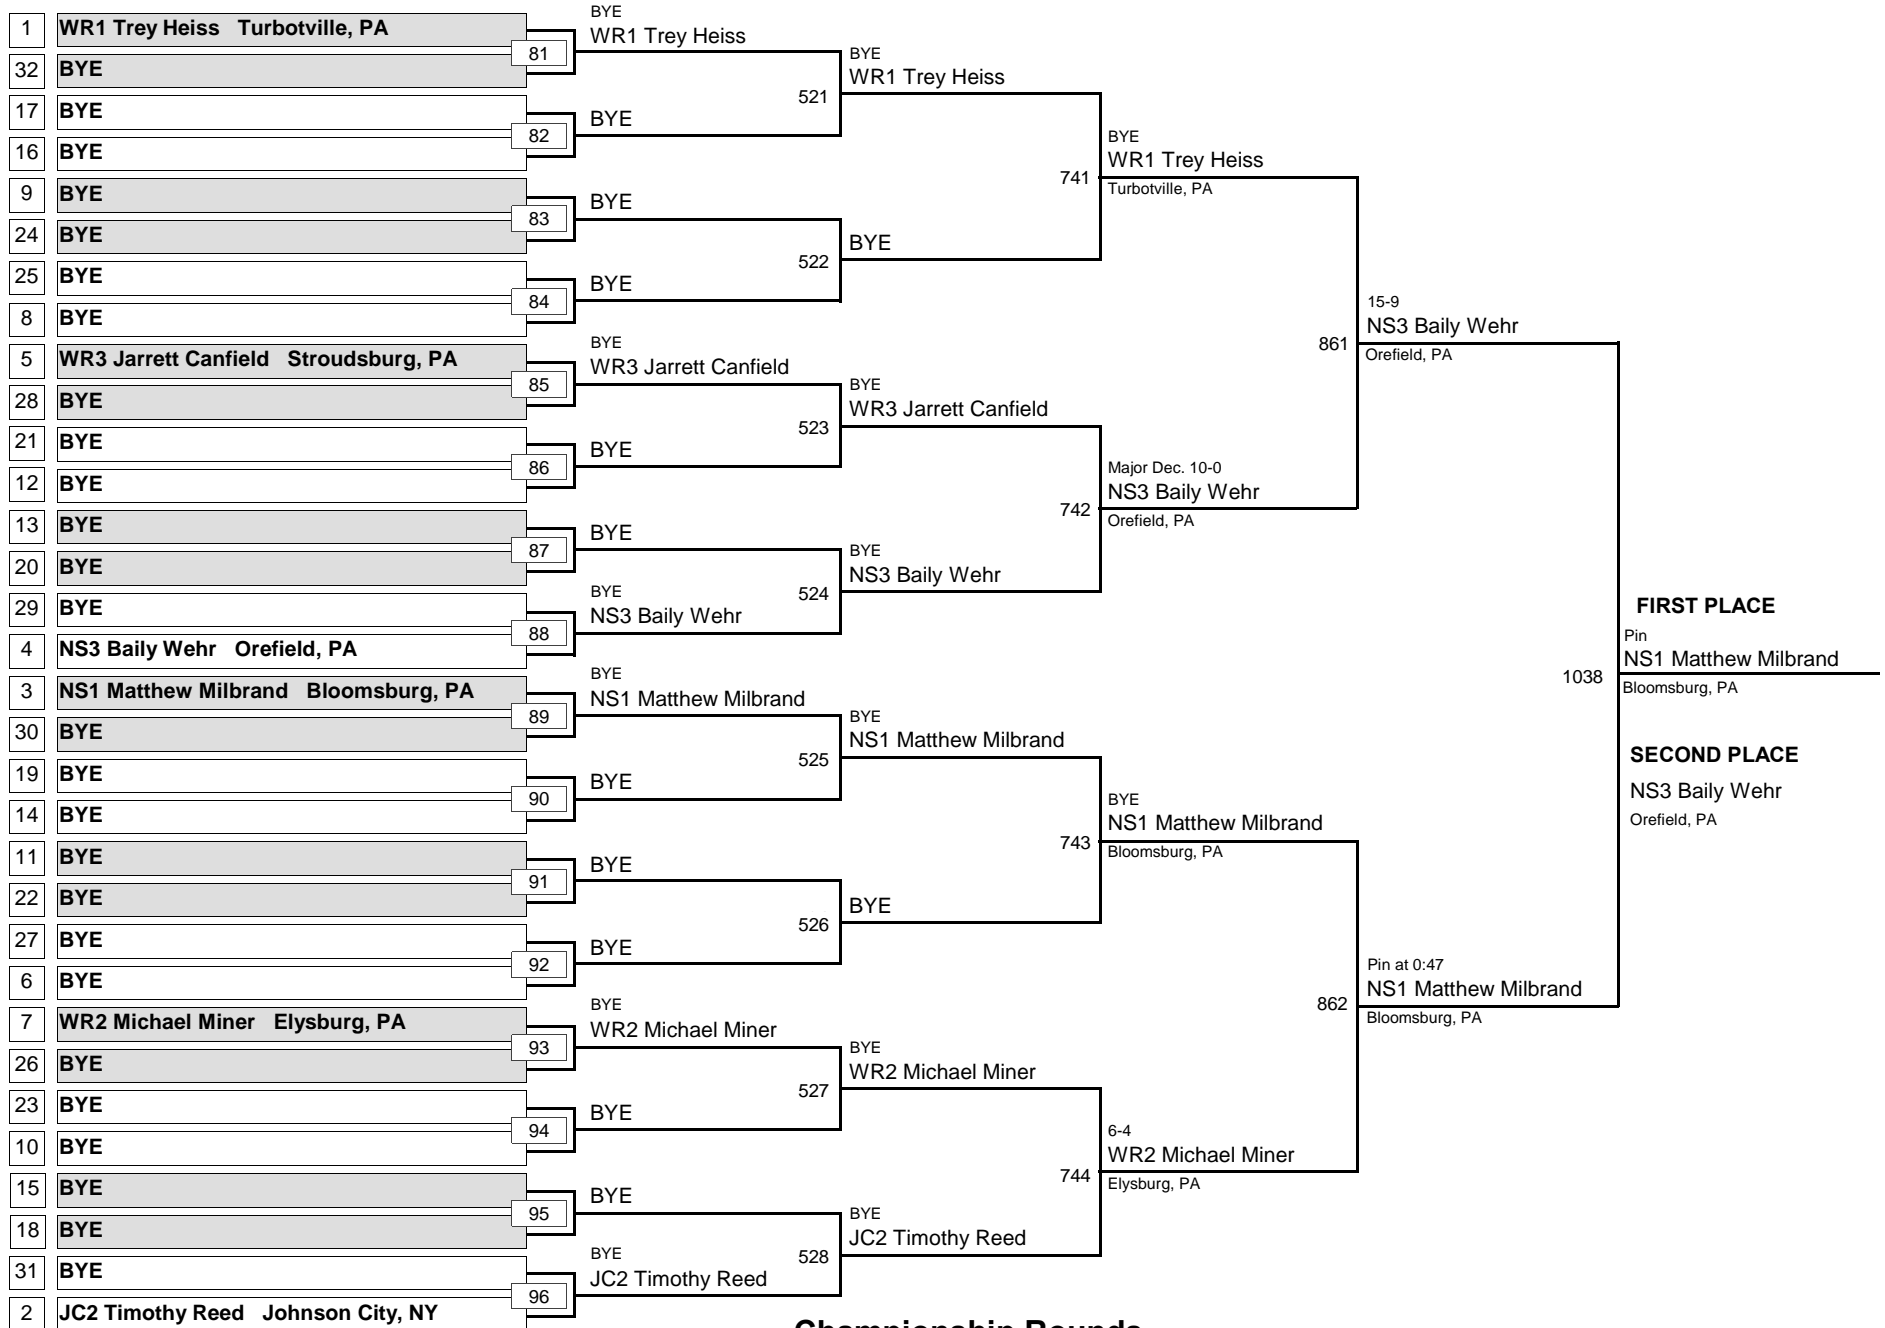

Championship Rounds

ADVANCED

DIVISION

120

WEIGHT

MAWA Northern Regional Championships

April 19, 2015

ADVANCED