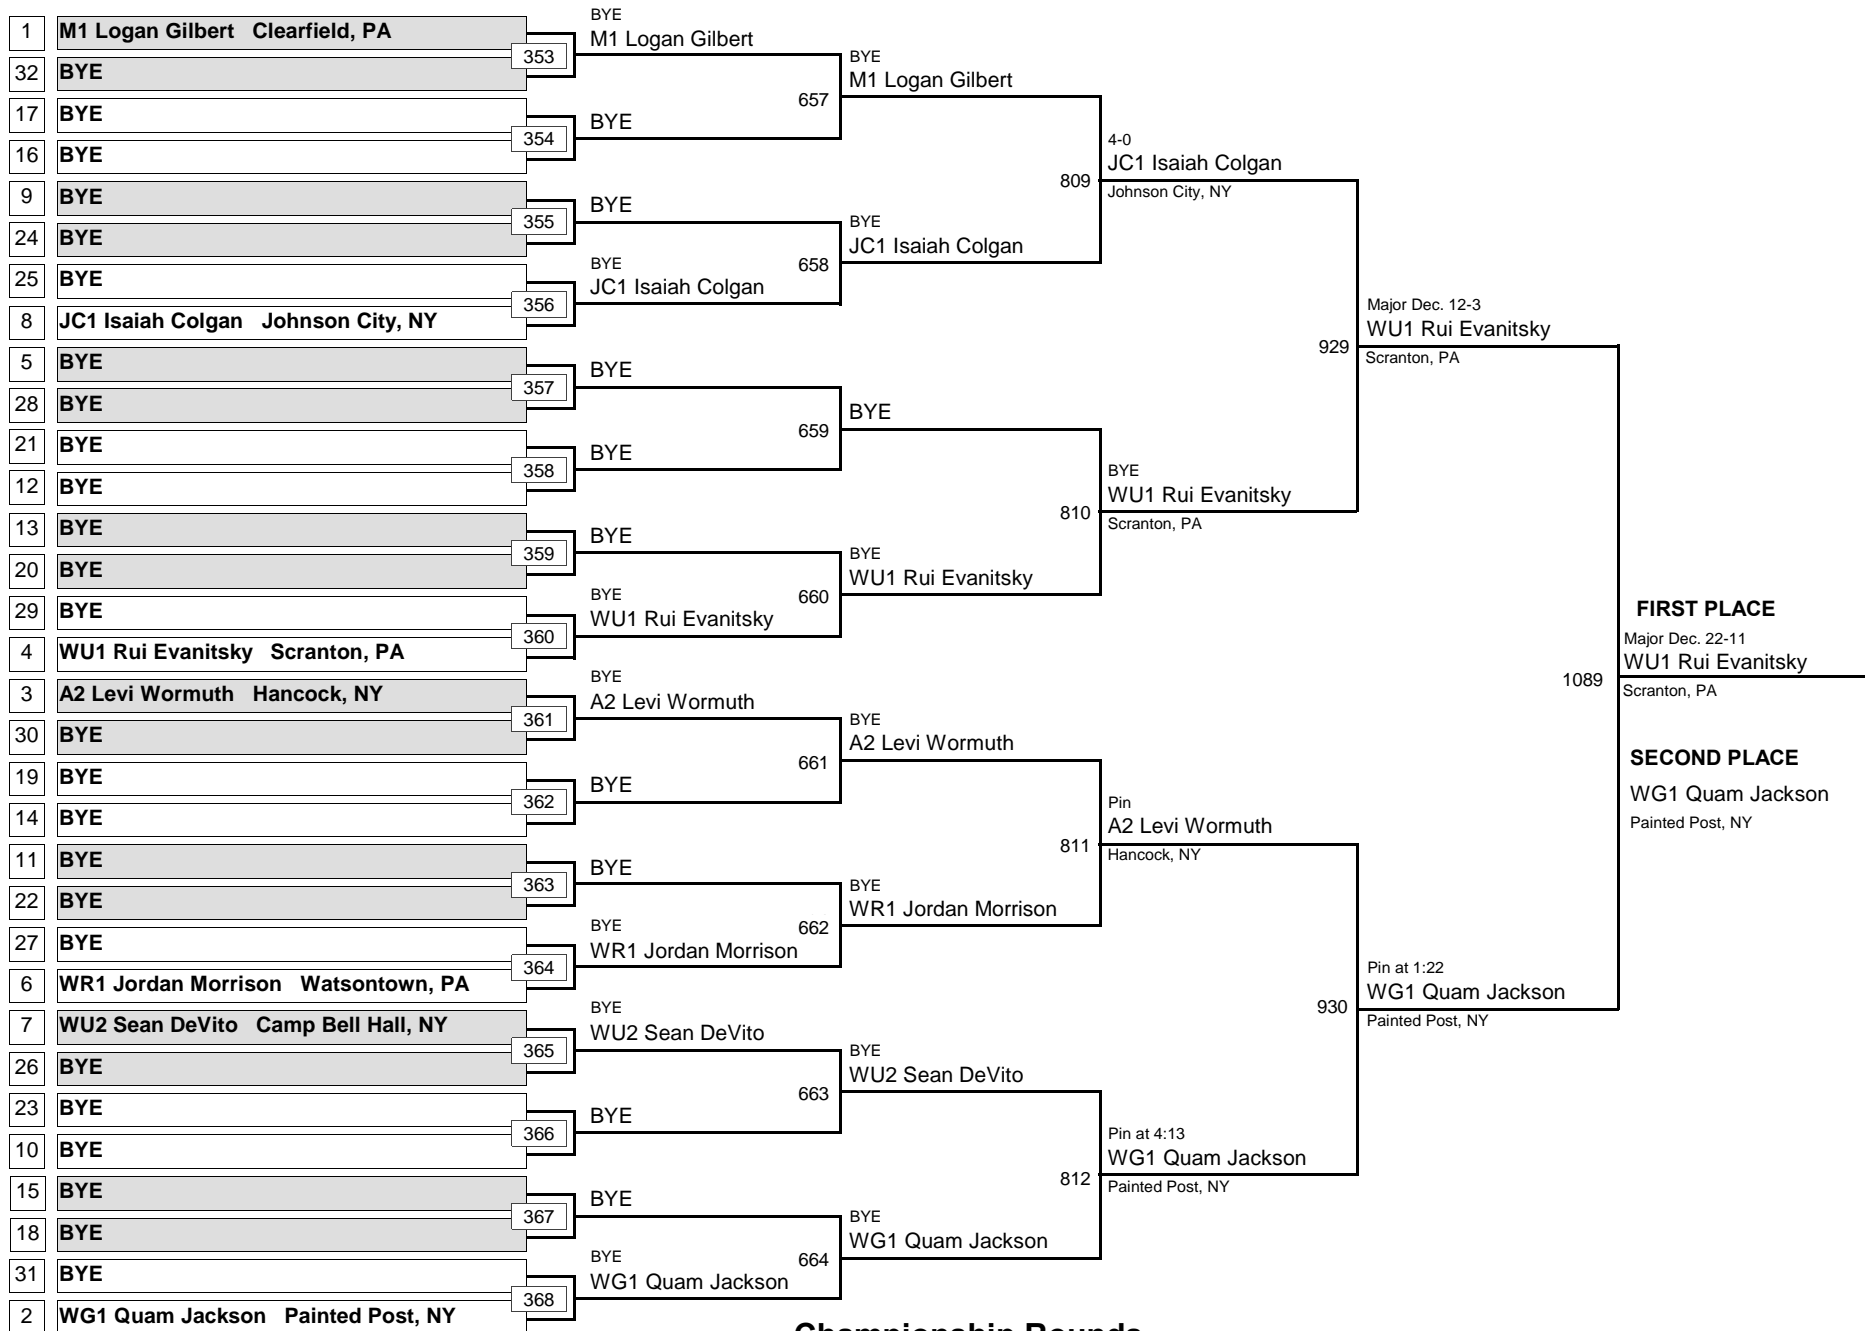

ELITE

140

MAWA Northern Regional Championships

DIVISION

WEIGHT

April 19, 2015

Championship Rounds