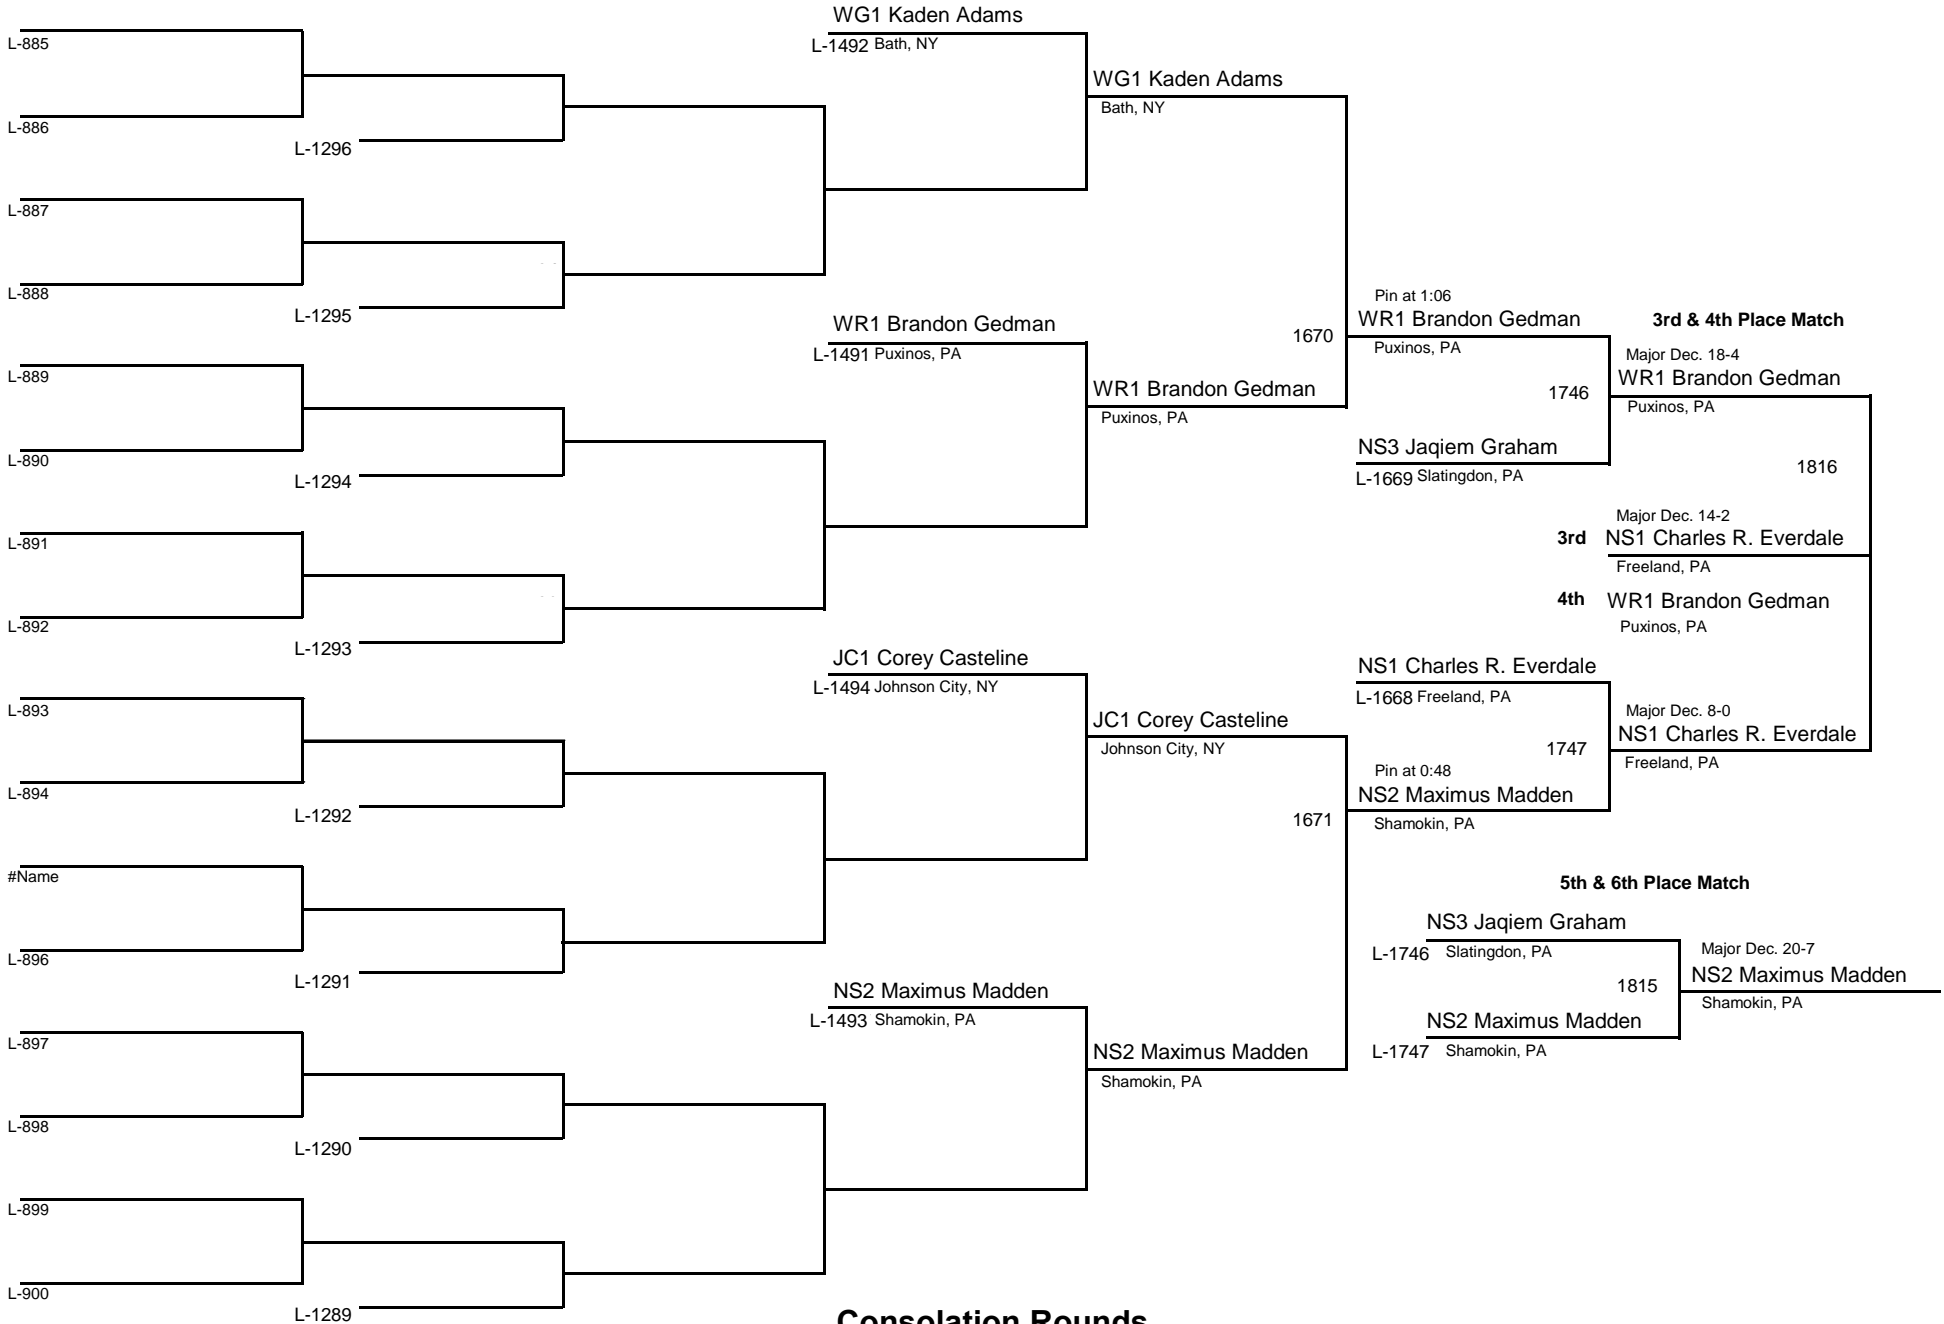

INTERMEDIATE

90

MAWA Northern Regional Championships

DIVISION

WEIGHT

April 18, 2015

Consolation Rounds