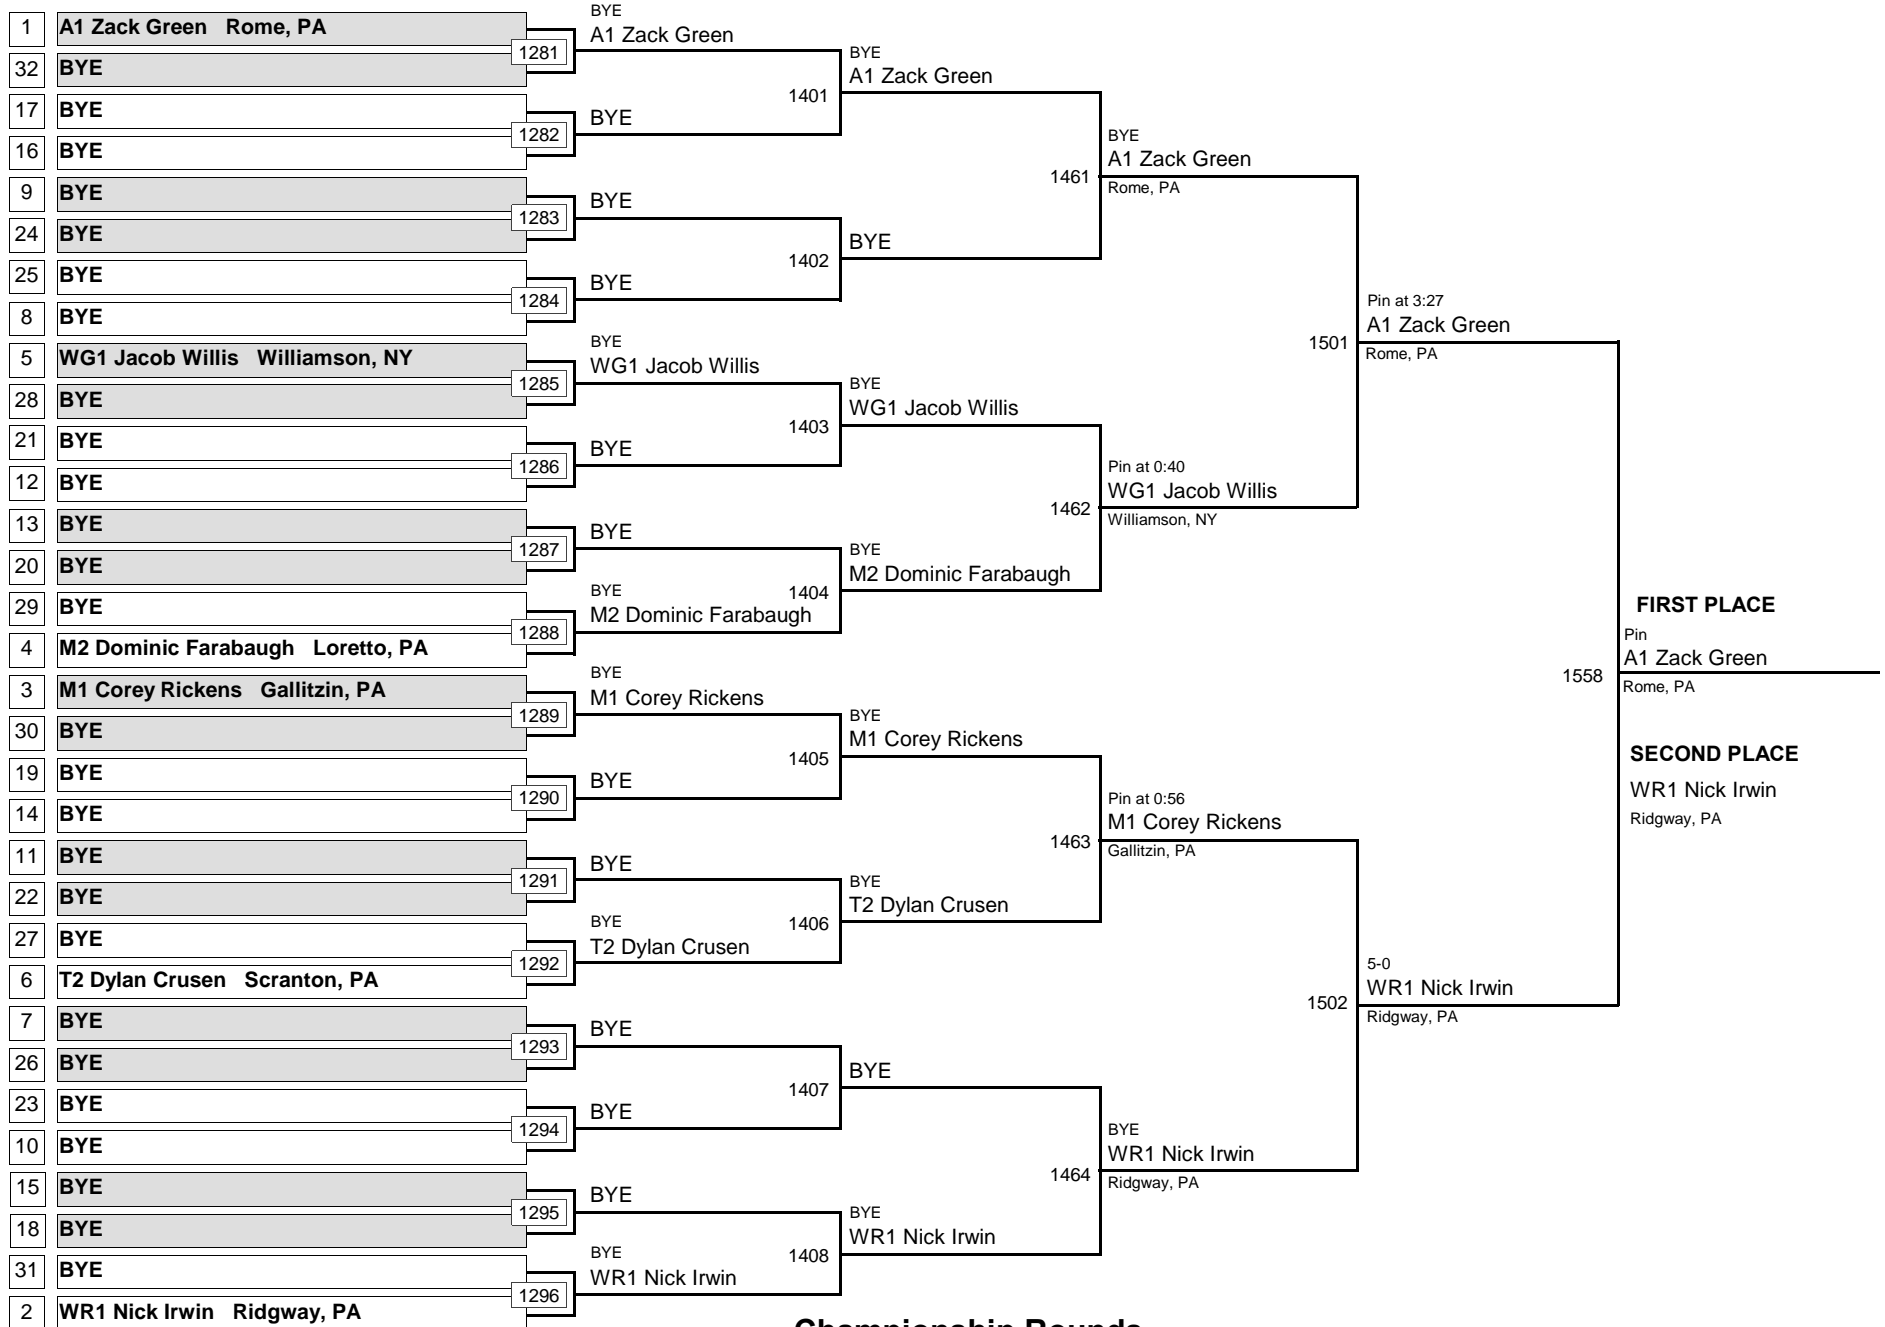

DIVISION

WEIGHT

April 19, 2015

Championship Rounds

OPEN

DIVISION

167

WEIGHT