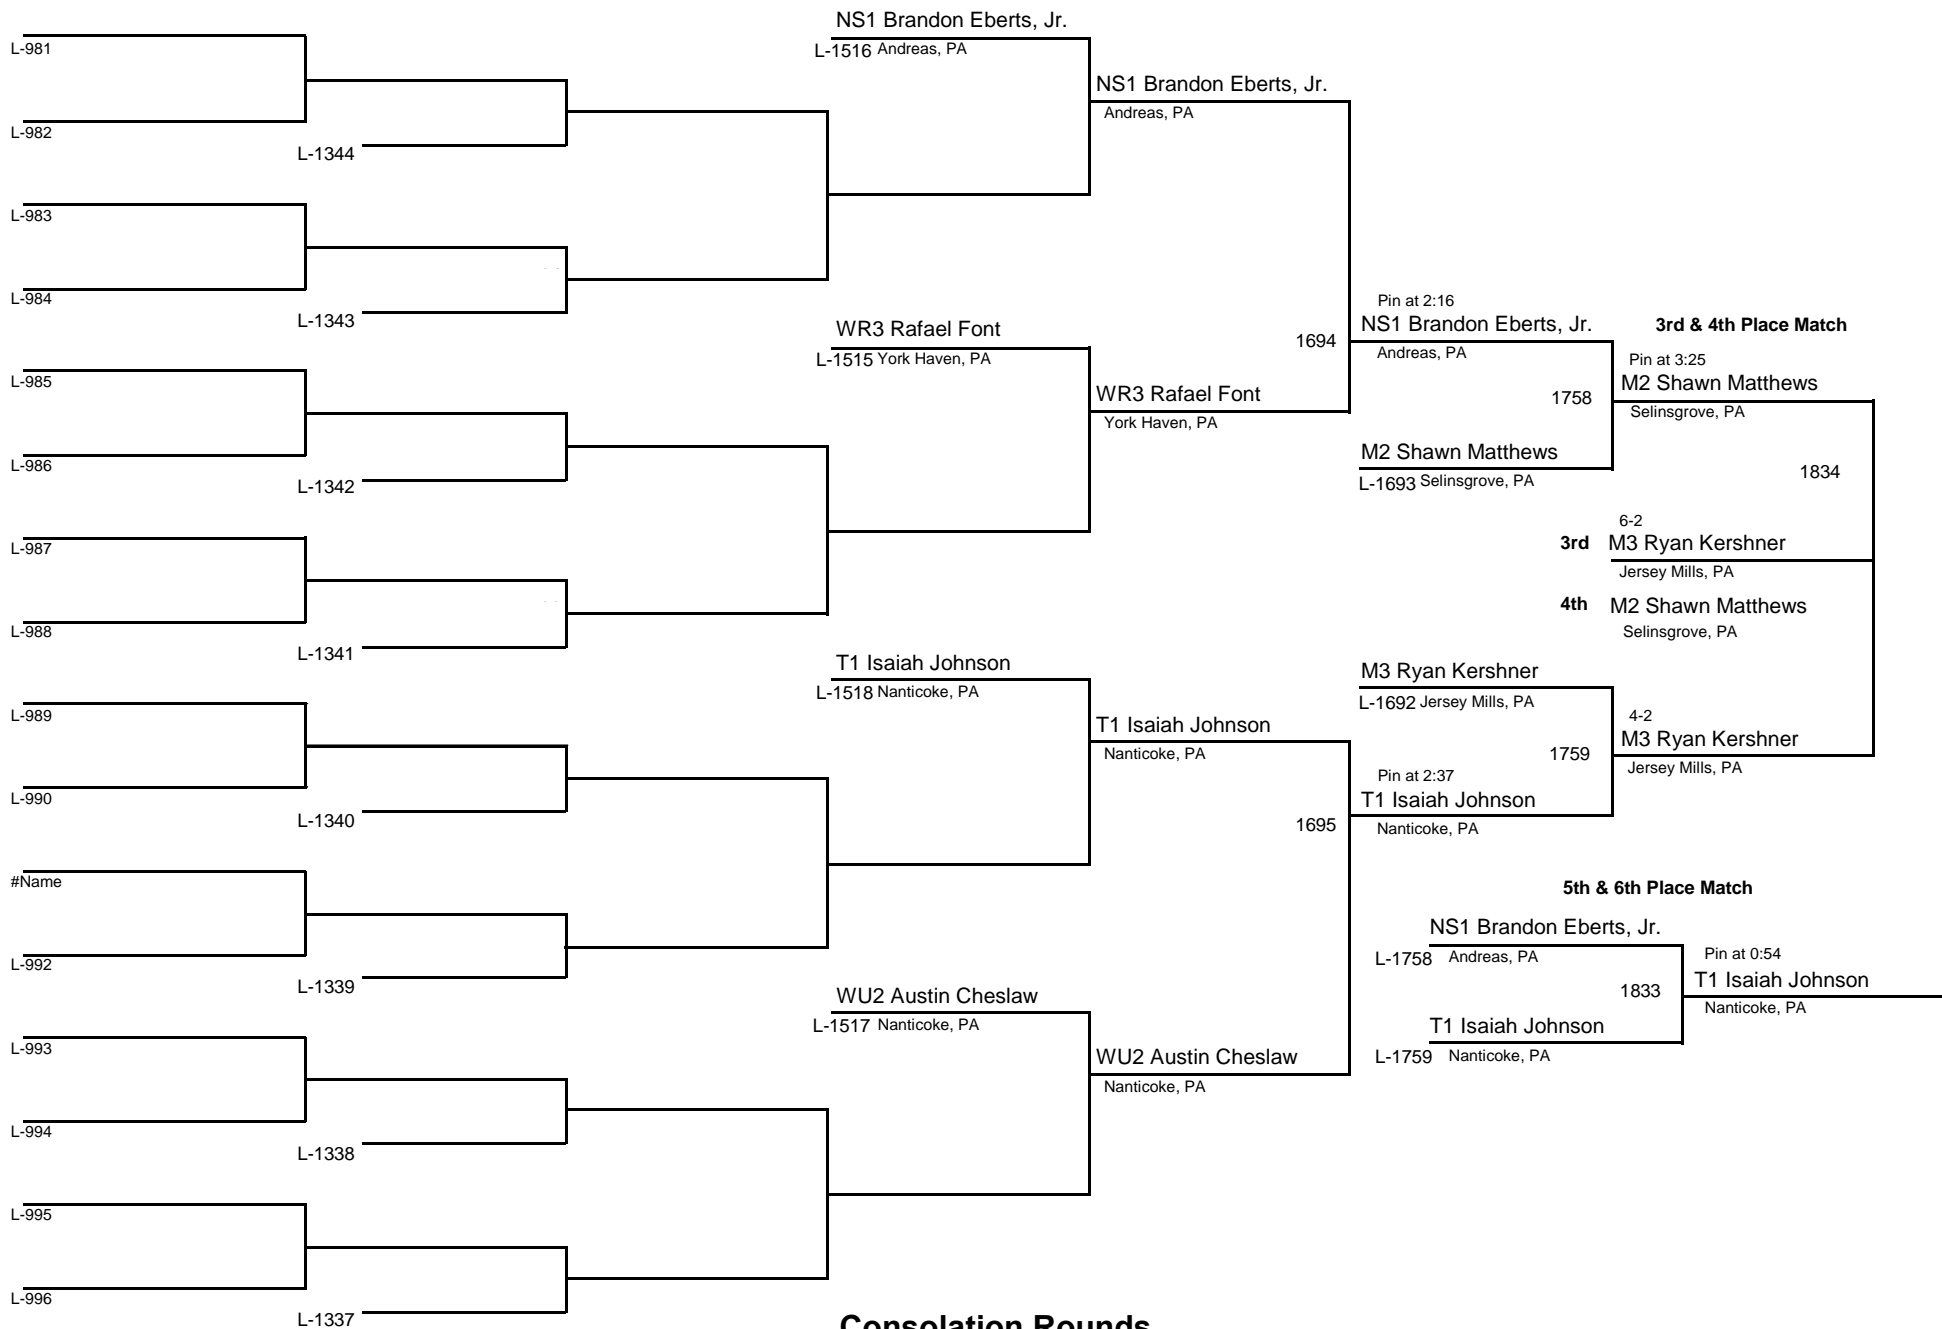

WEIGHT

April 18, 2015

INTERMEDIATE

120

MAWA Northern Regional Championships

DIVISION

WEIGHT

April 18, 2015