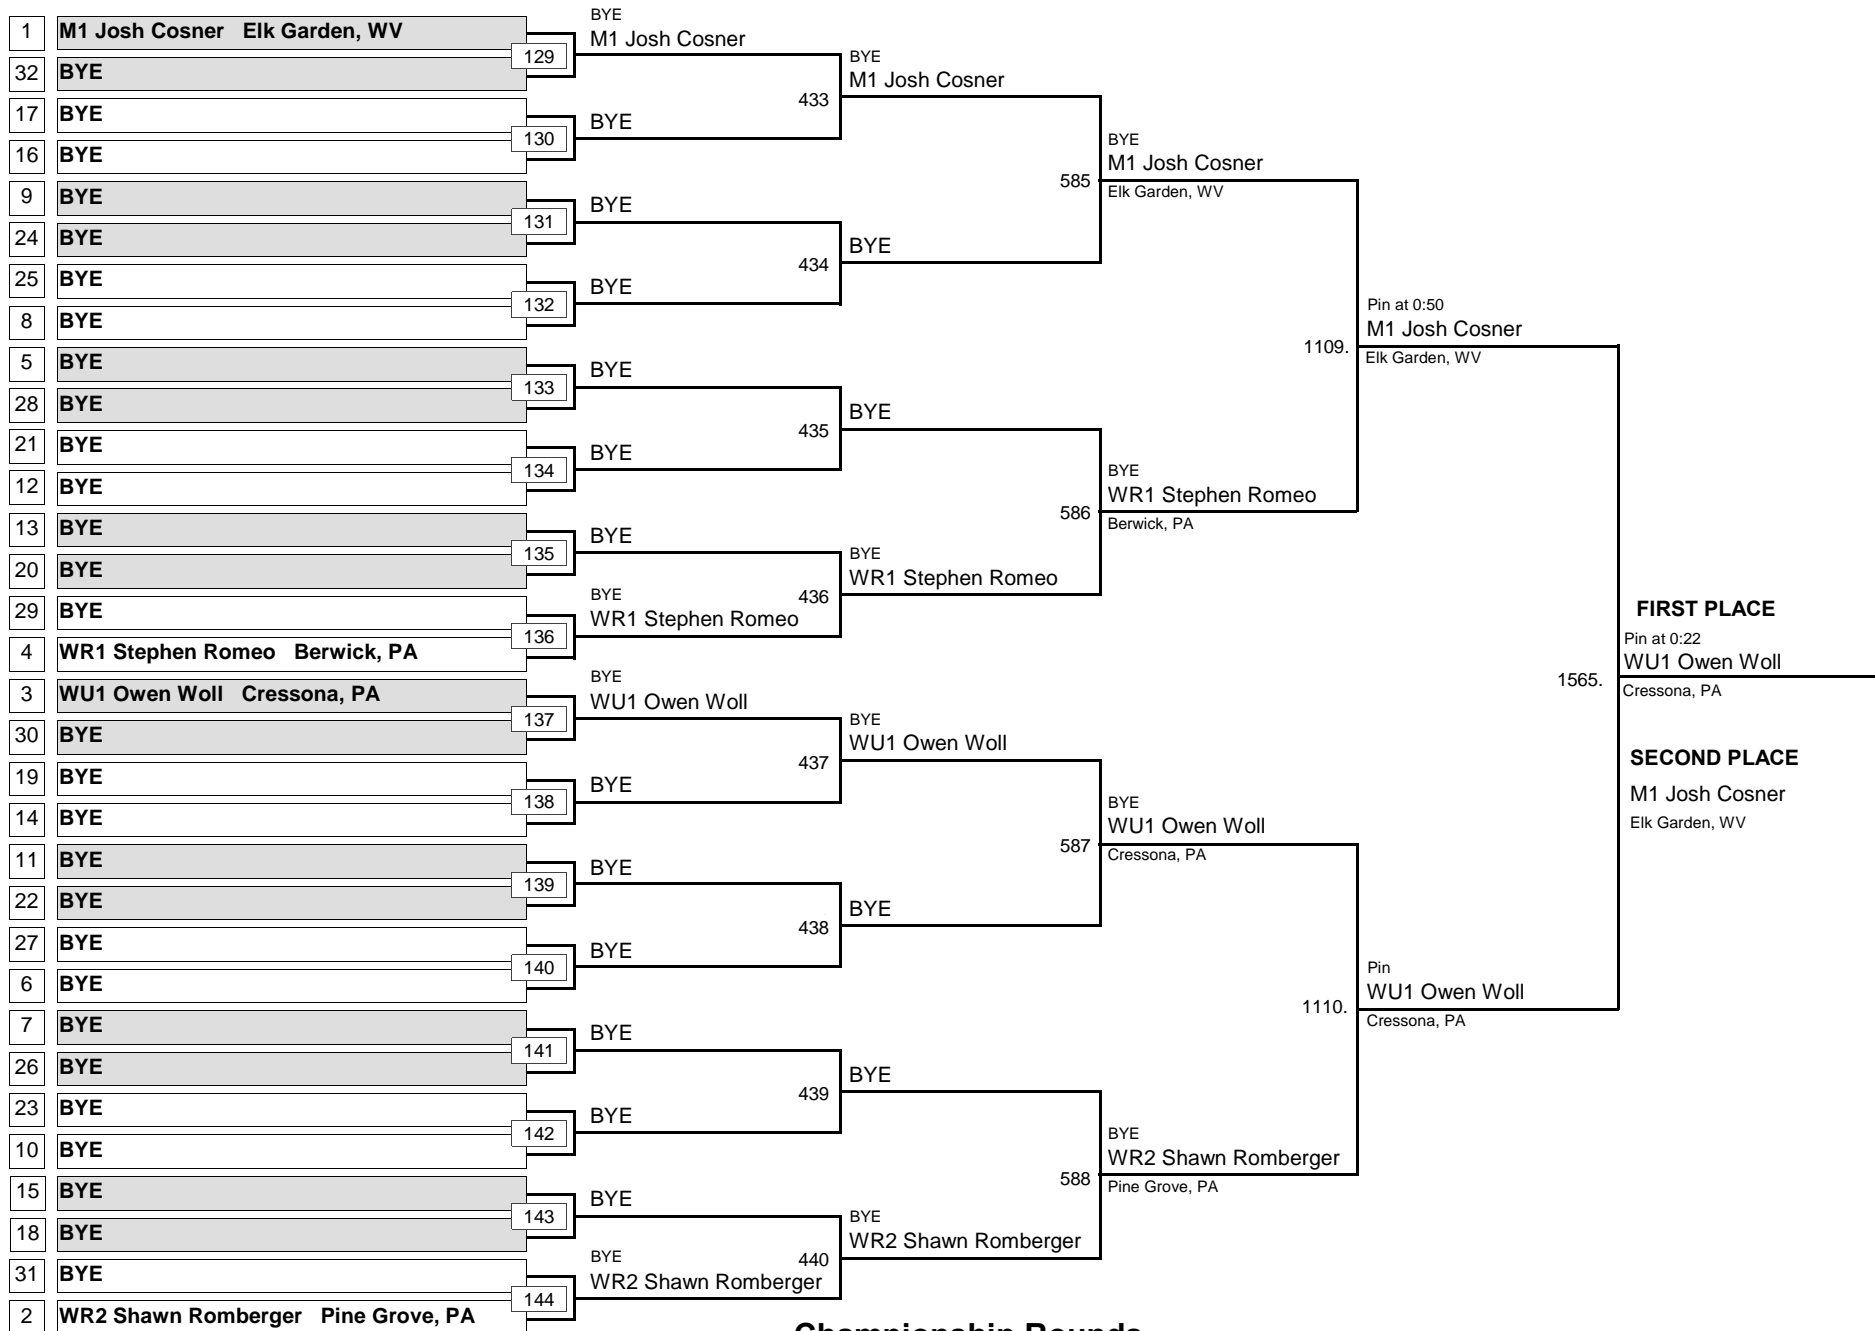

BANTAM

93

MAWA Northern Regional Championships

DIVISION

WEIGHT

April 18, 2015

Championship Rounds

BANTAM