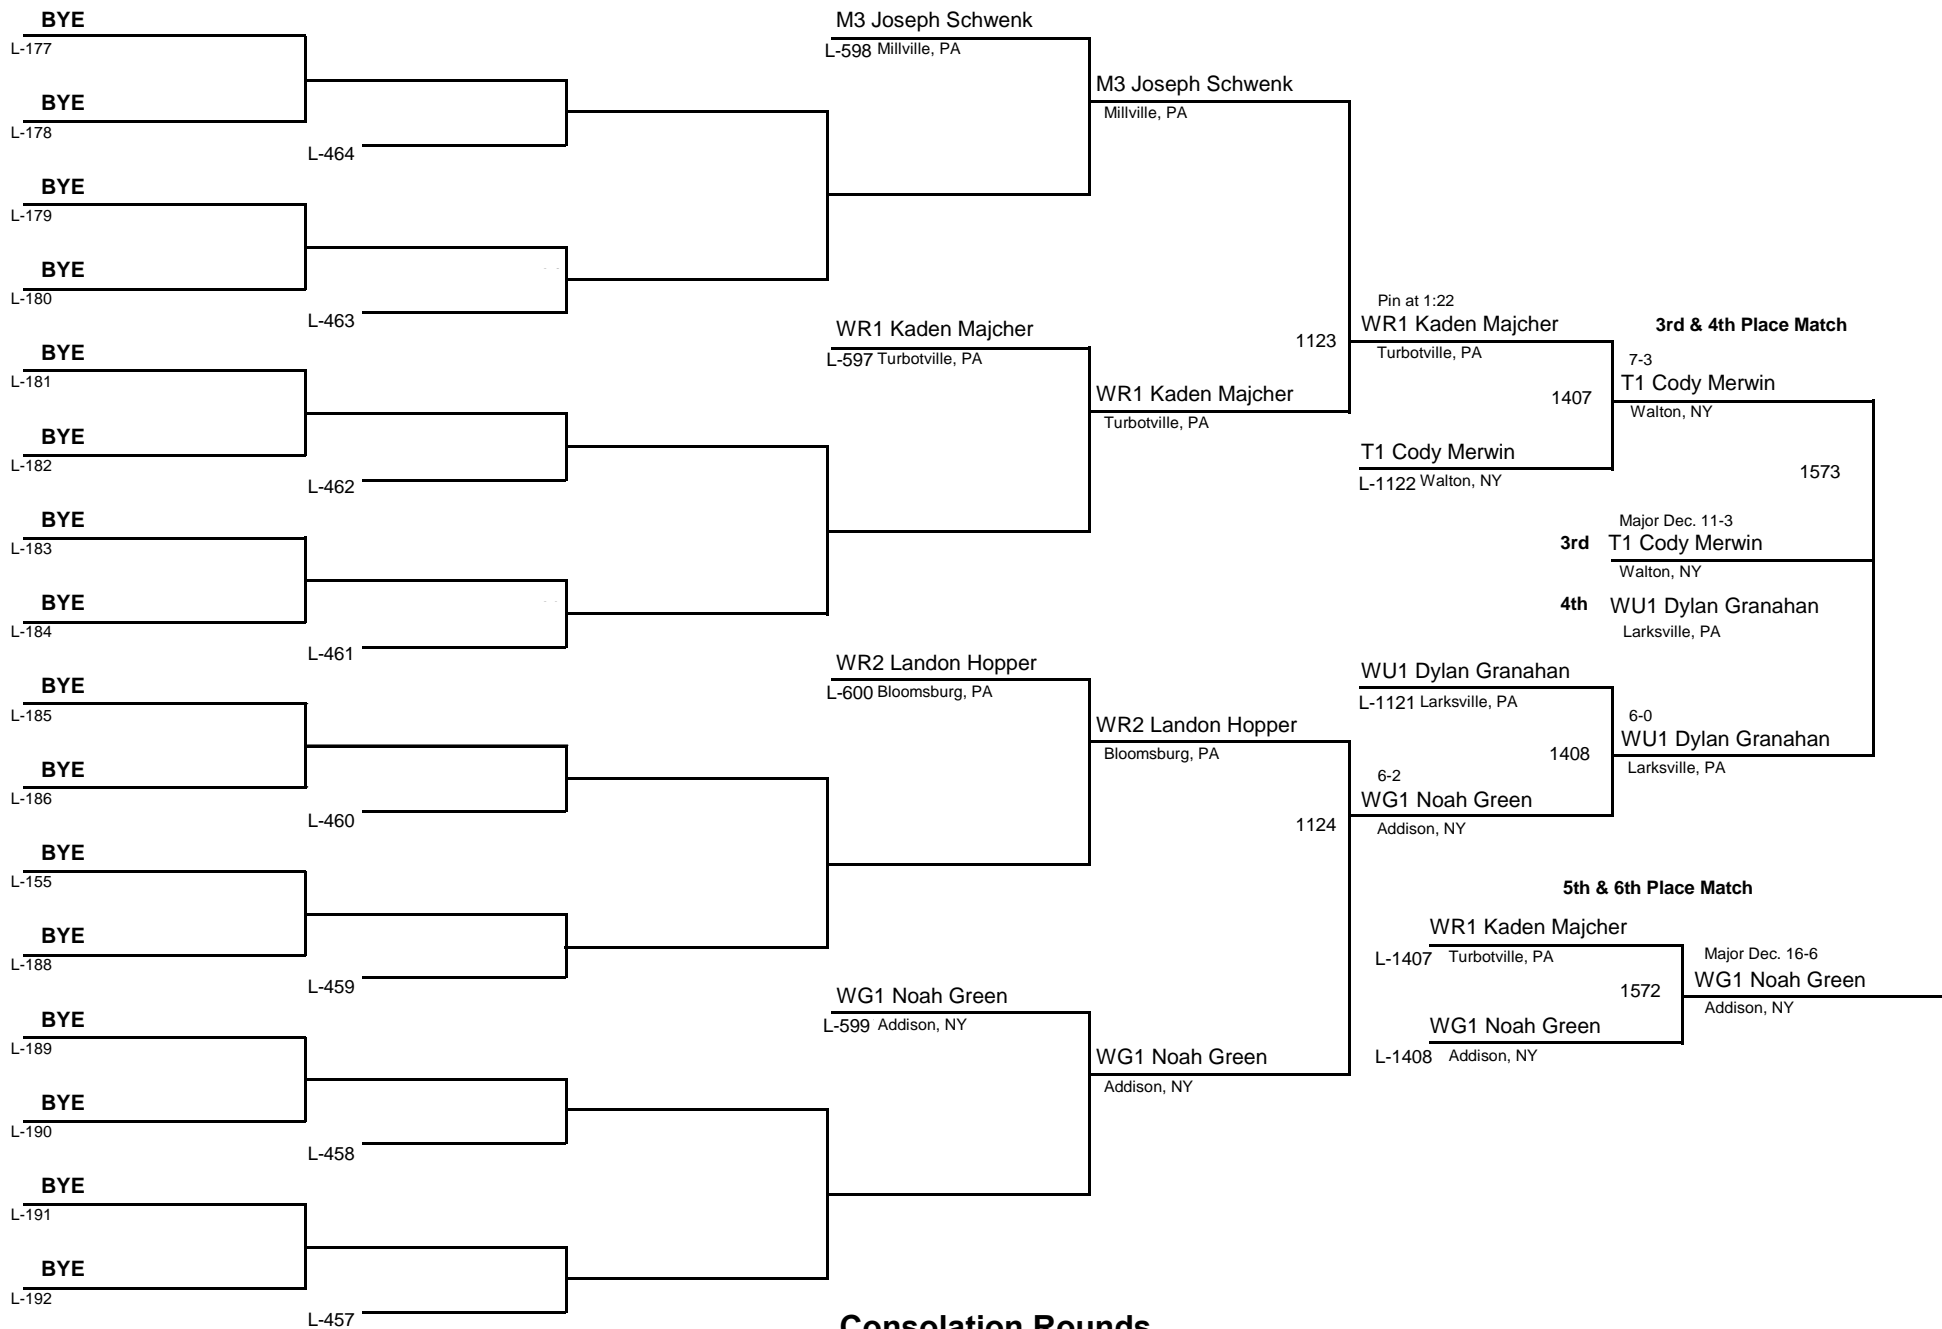

JUNIOR

DIVISION

66

WEIGHT

MAWA Northern Regional Championships

April 18, 2015

Consolation Rounds