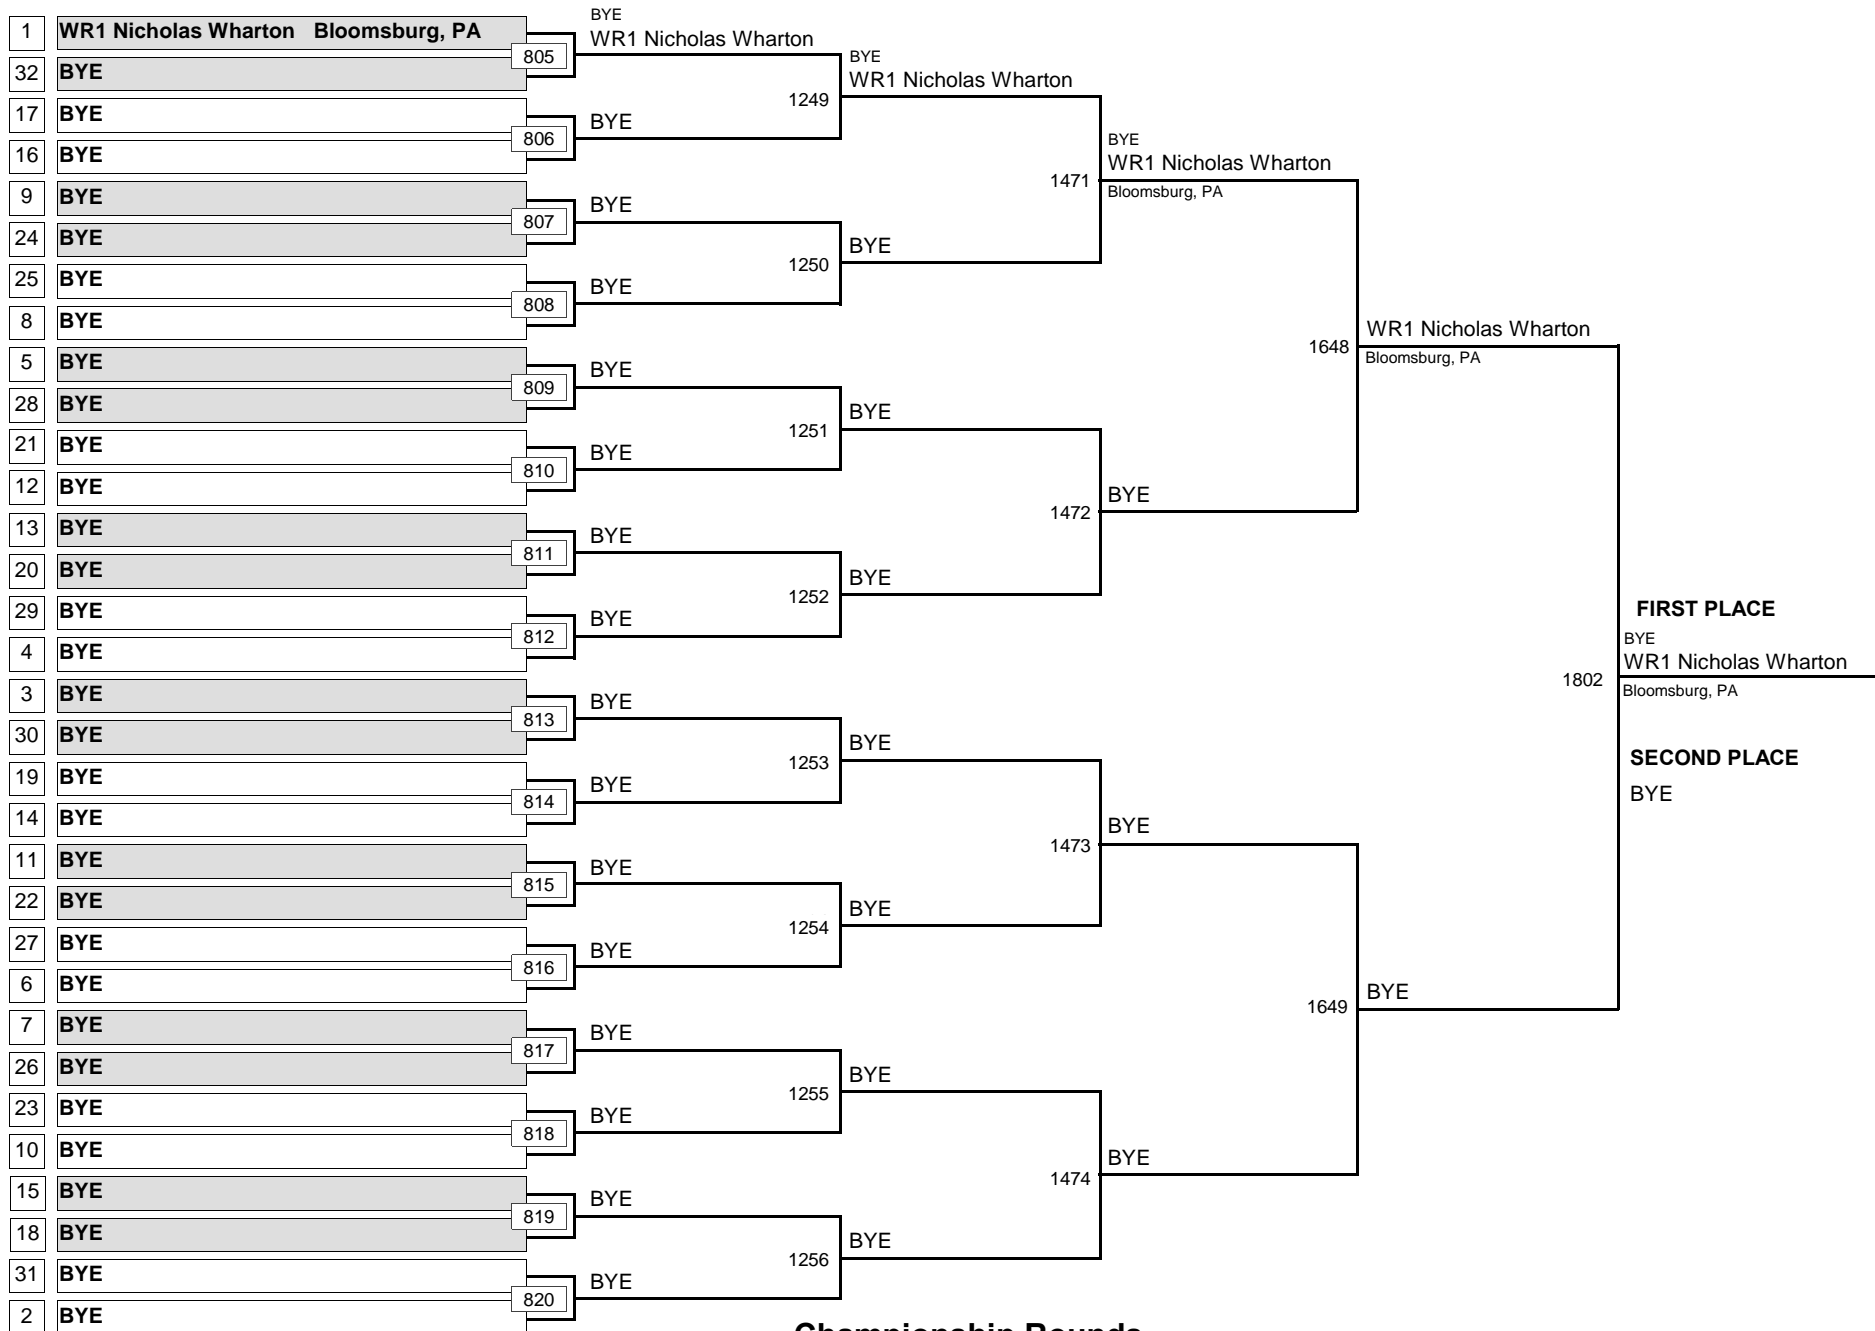

MIDGET

105

MAWA Northern Regional Championships

DIVISION

WEIGHT

April 18, 2015

Championship Rounds