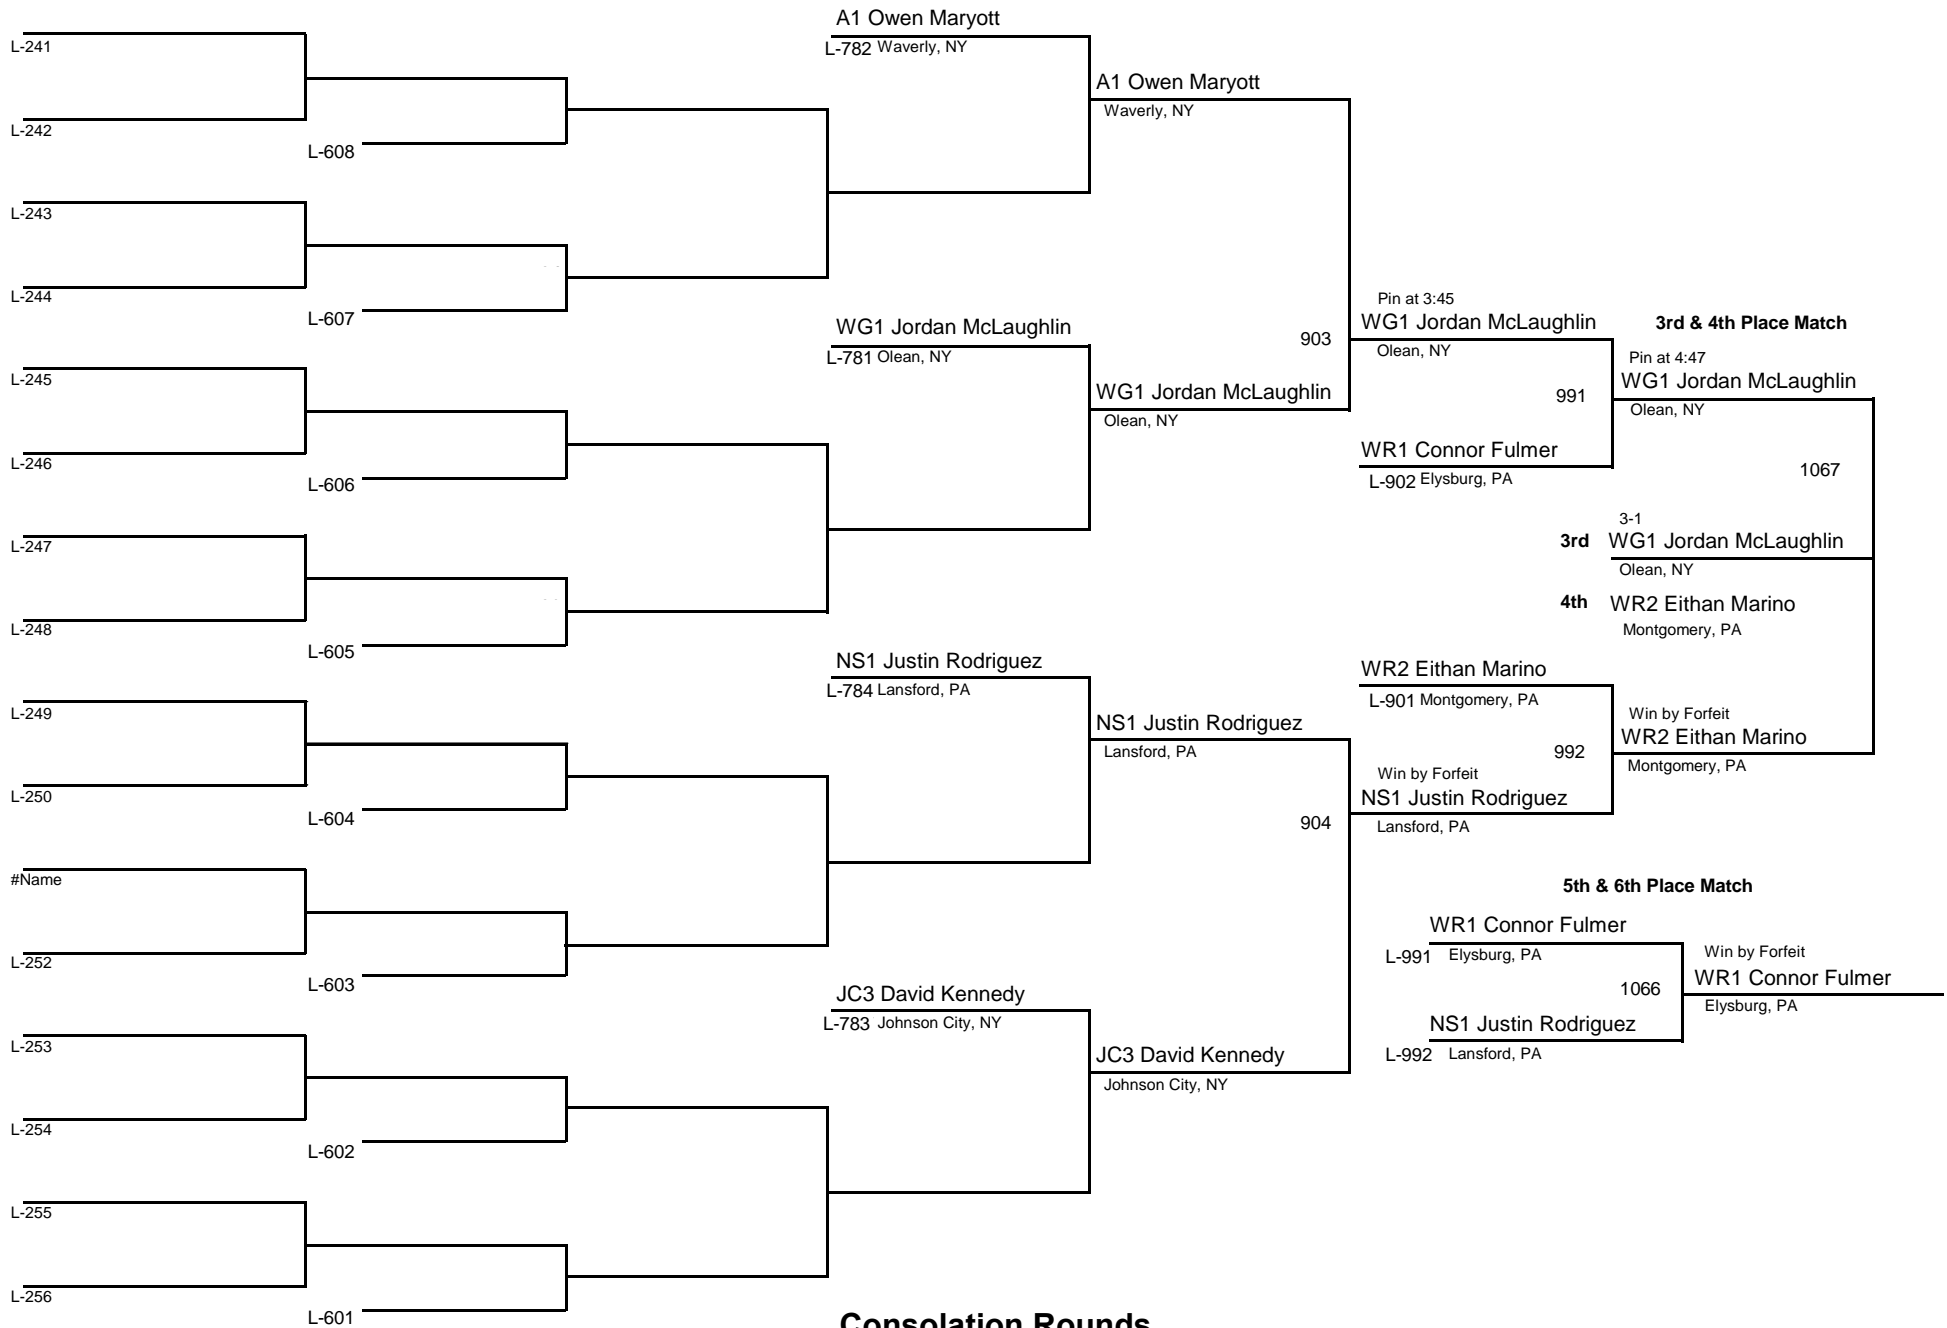

ADVANCED

DIVISION

220

WEIGHT

MAWA Northern Regional Championships

April 19, 2015

Consolation Rounds