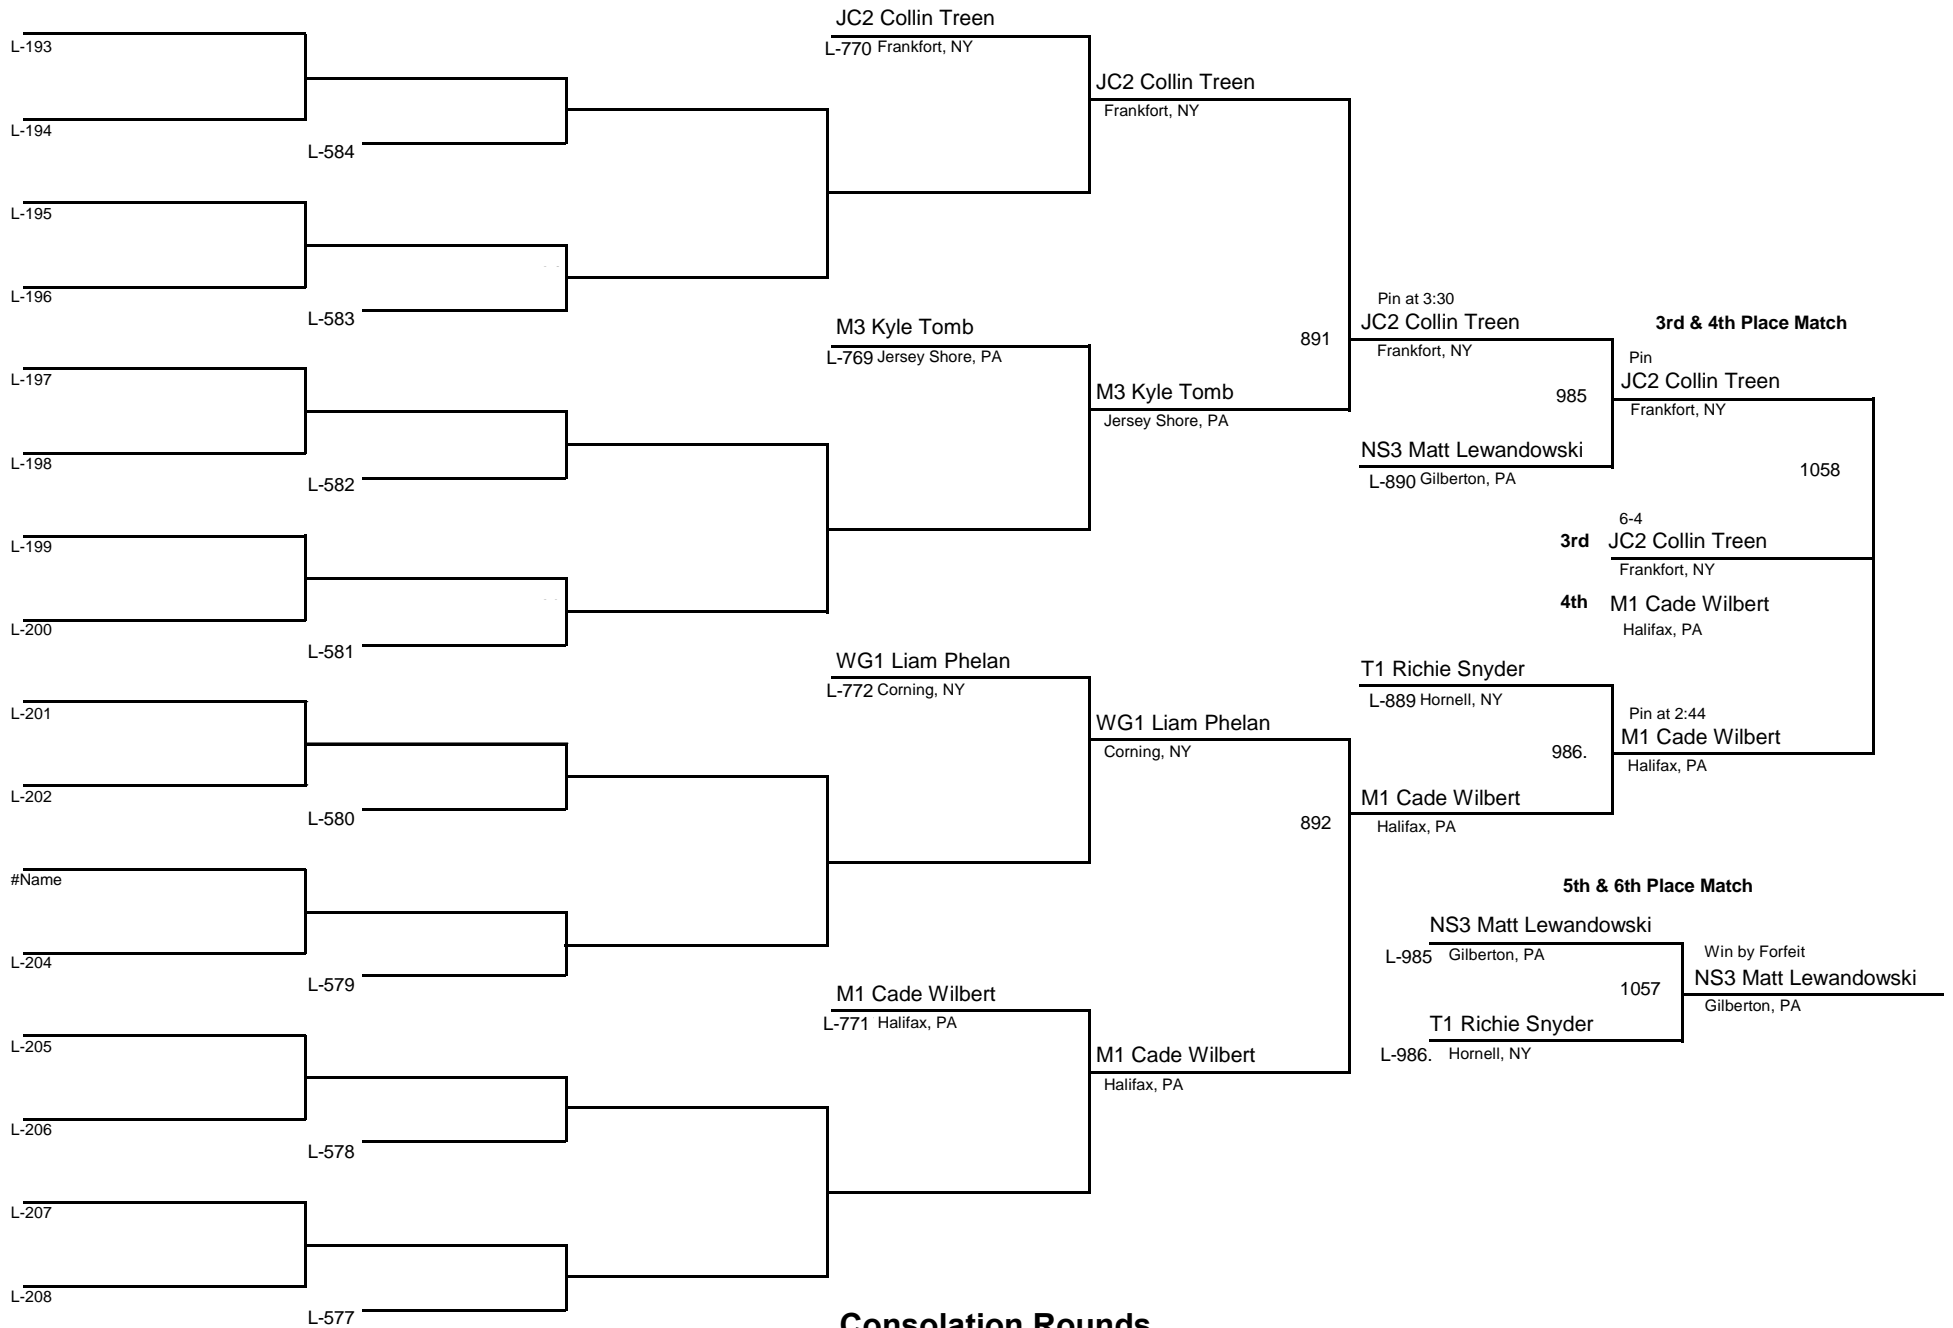

April 19, 2015

ADVANCED

DIVISION

160

WEIGHT

MAWA Northern Regional Championships

April 19, 2015

Consolation Rounds