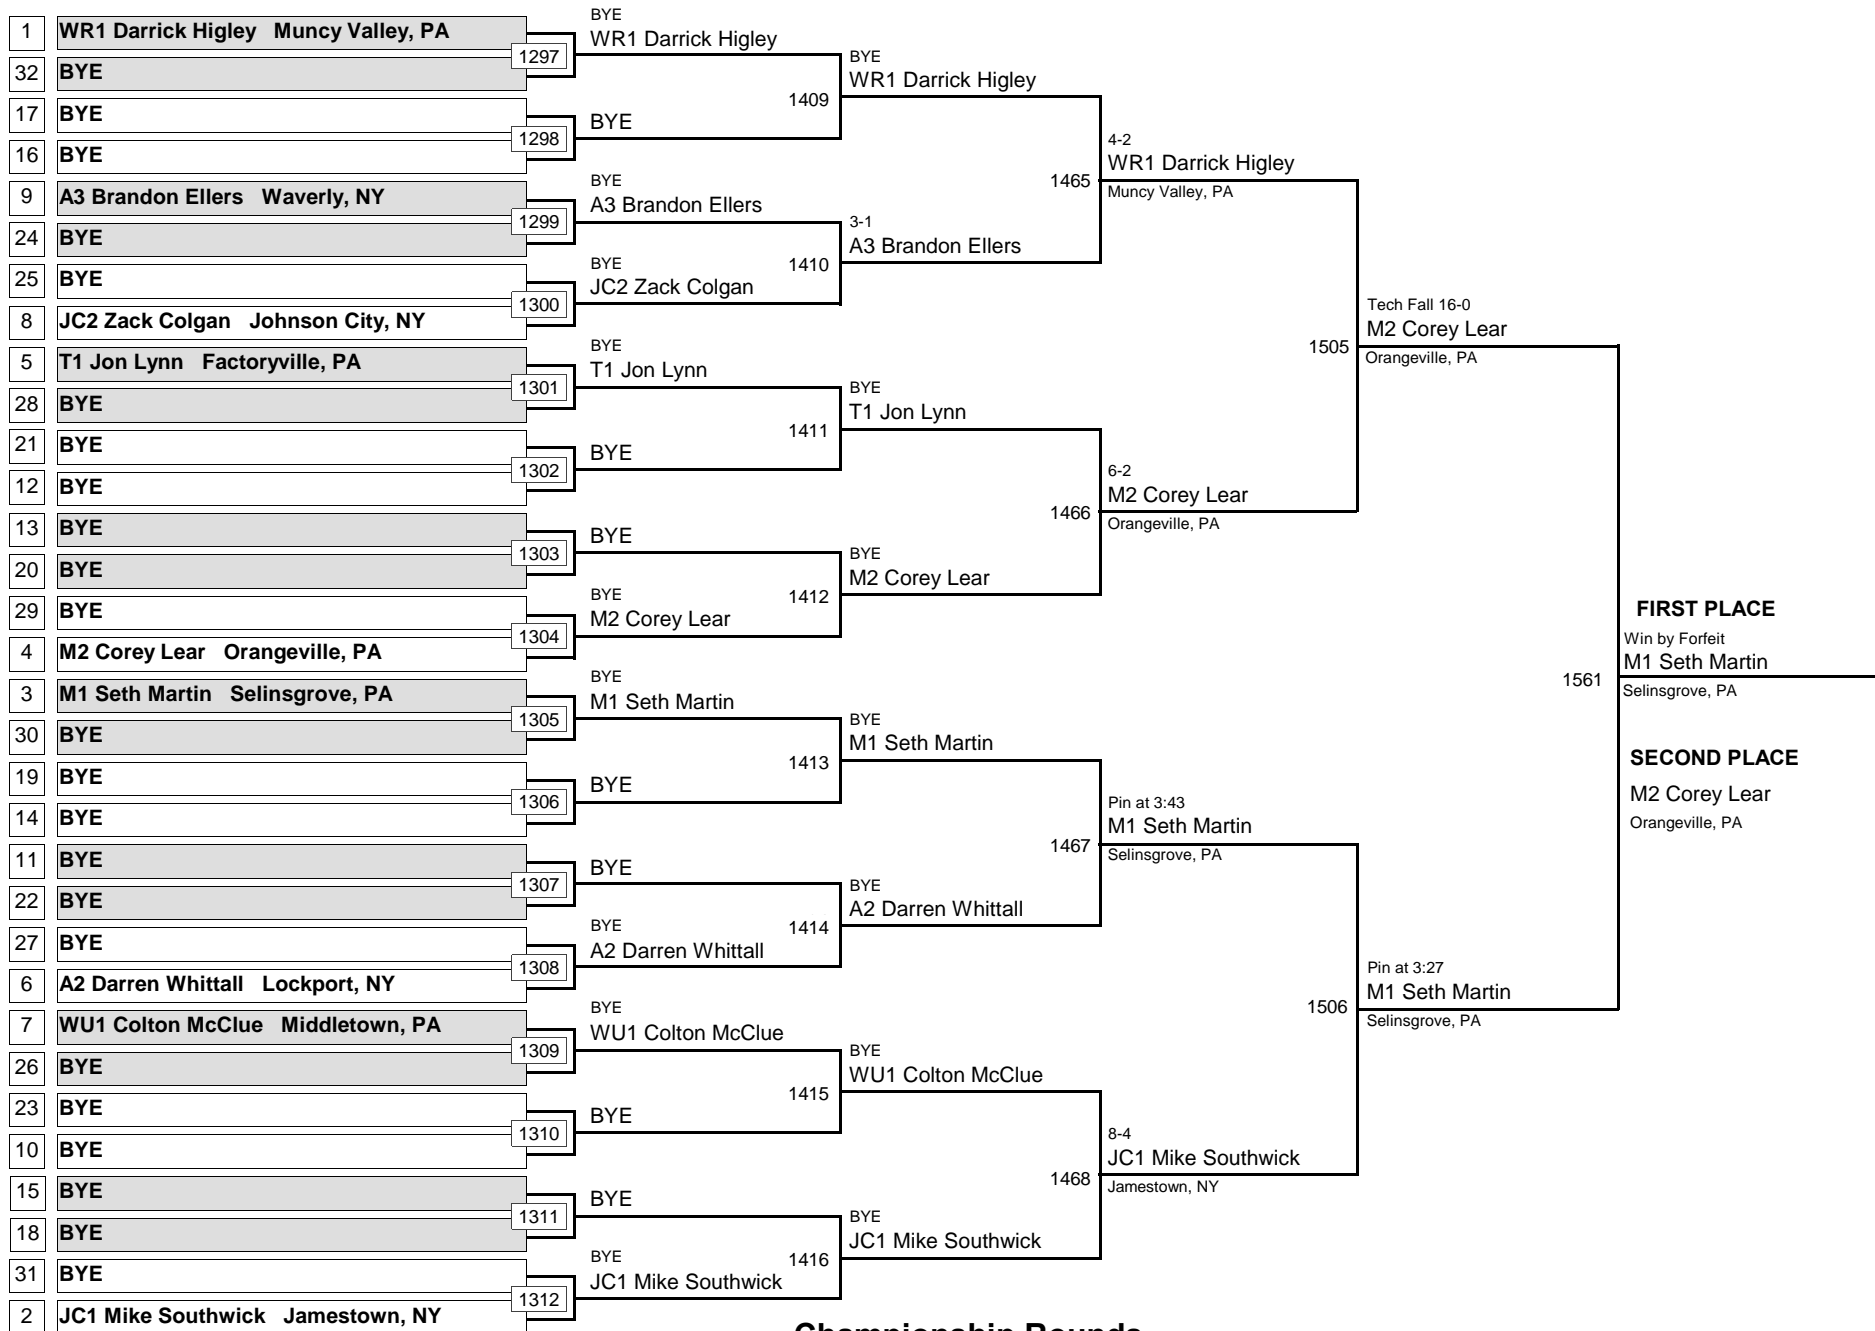

OPEN

177

MAWA Northern Regional Championships

DIVISION

WEIGHT

April 19, 2015