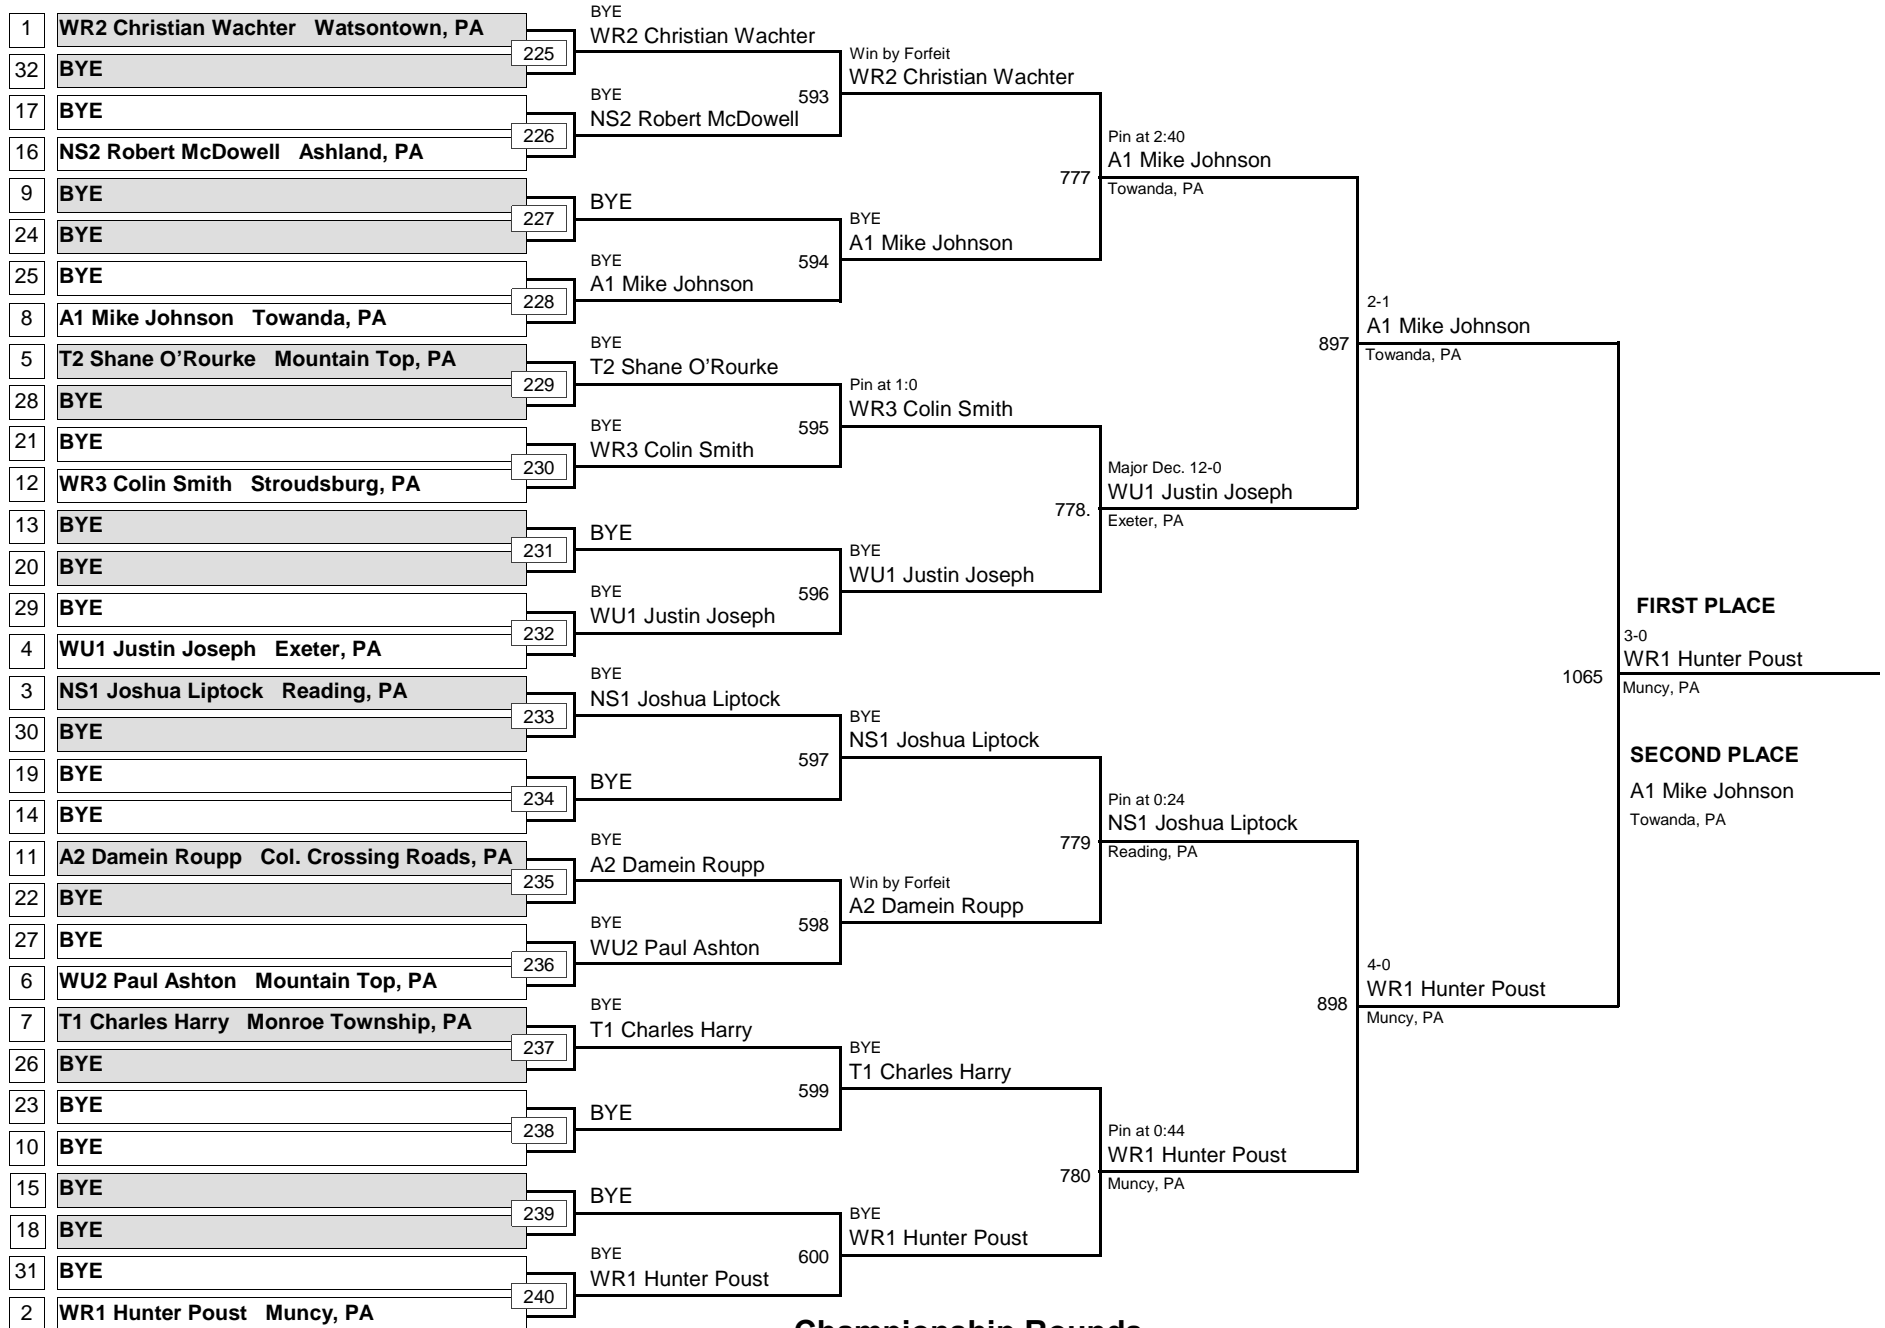

ADVANCED

189

MAWA Northern Regional Championships

DIVISION

WEIGHT

April 19, 2015