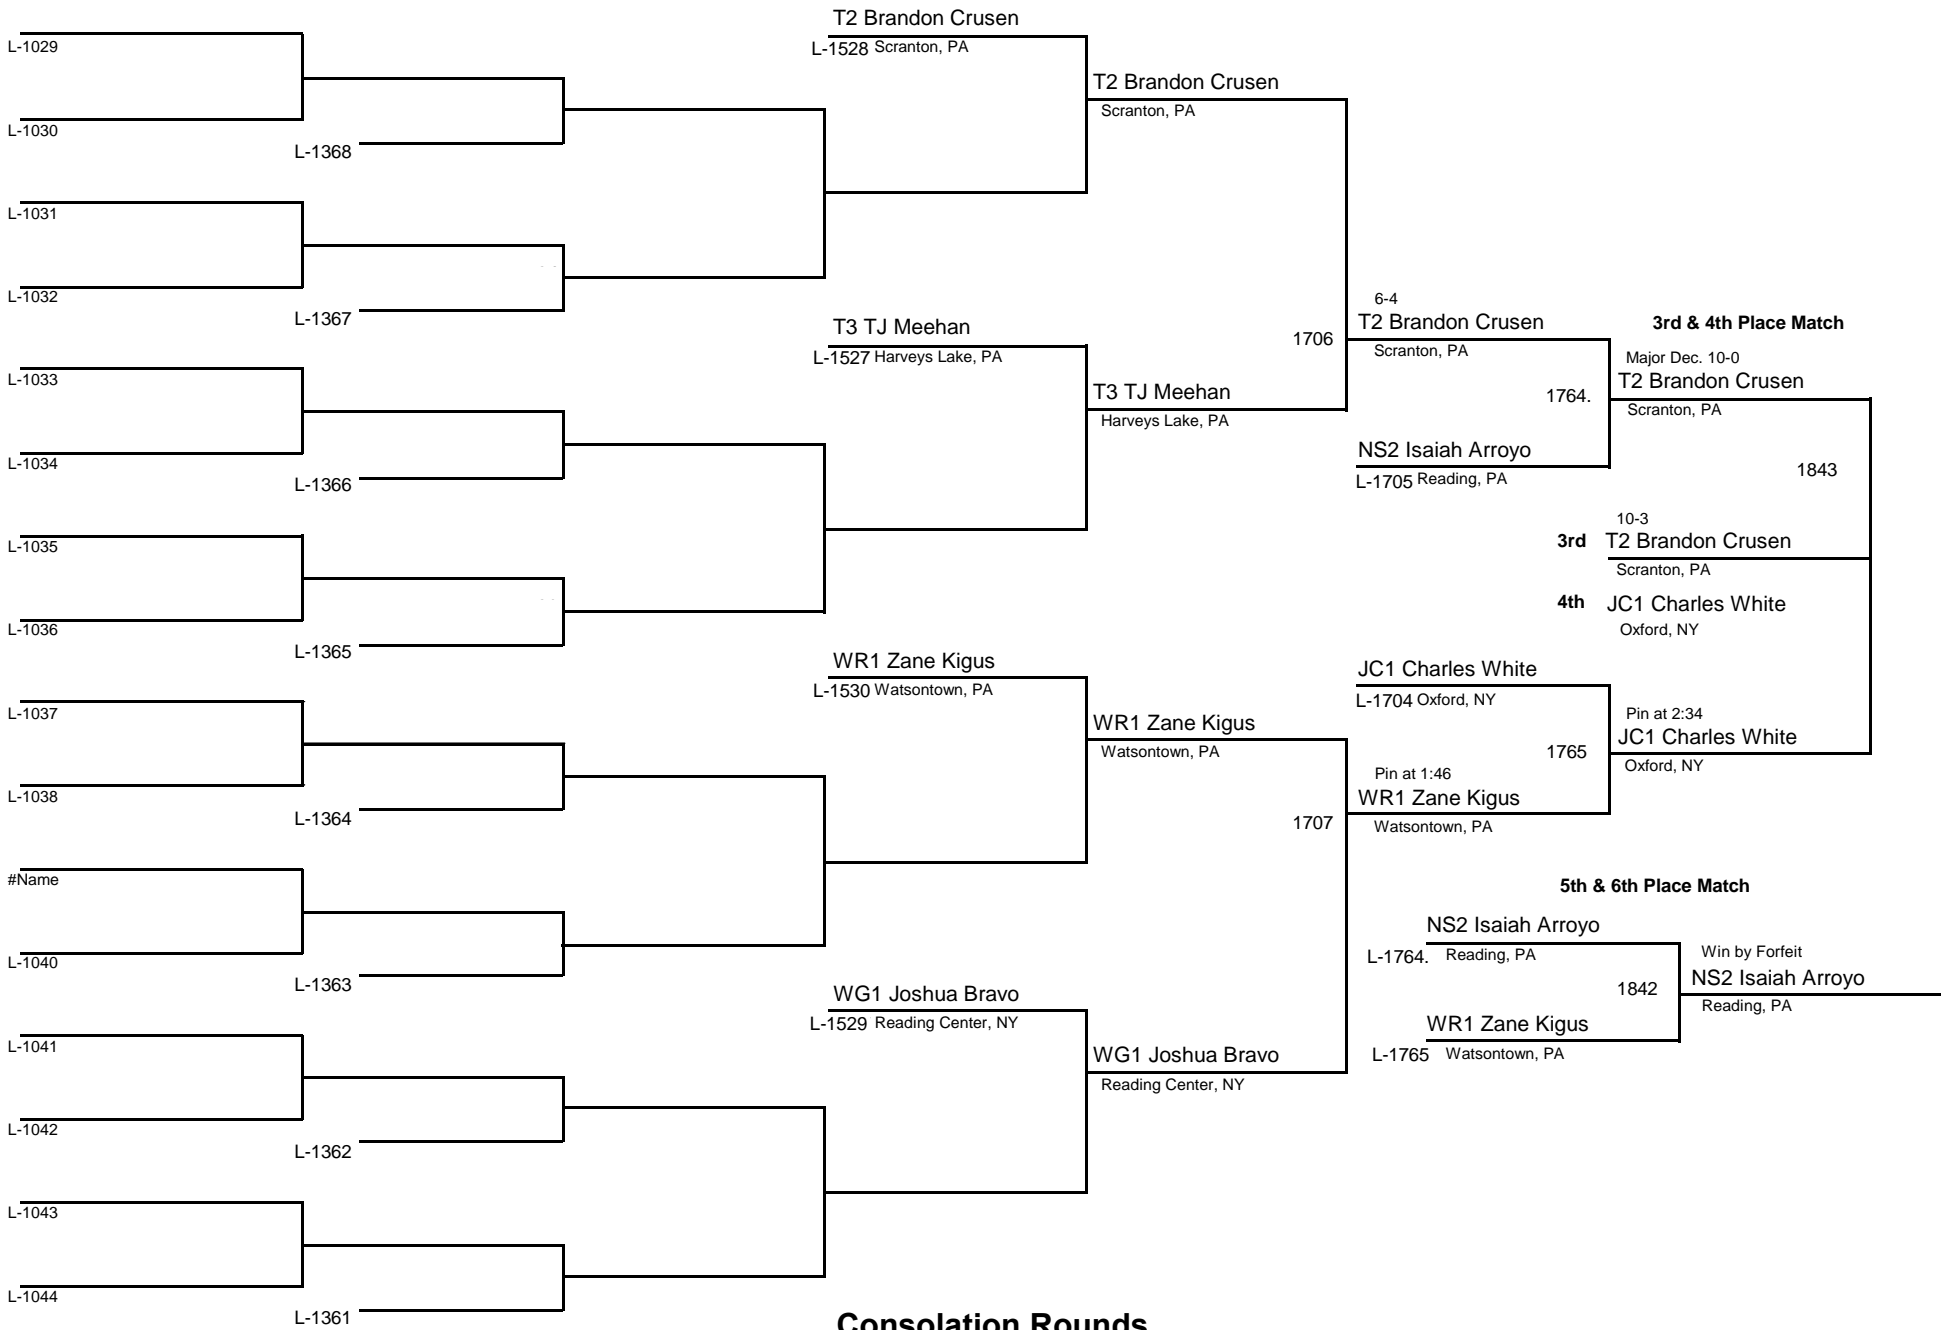

WEIGHT

April 18, 2015

INTERMEDIATE

150

MAWA Northern Regional Championships

DIVISION

WEIGHT

April 18, 2015