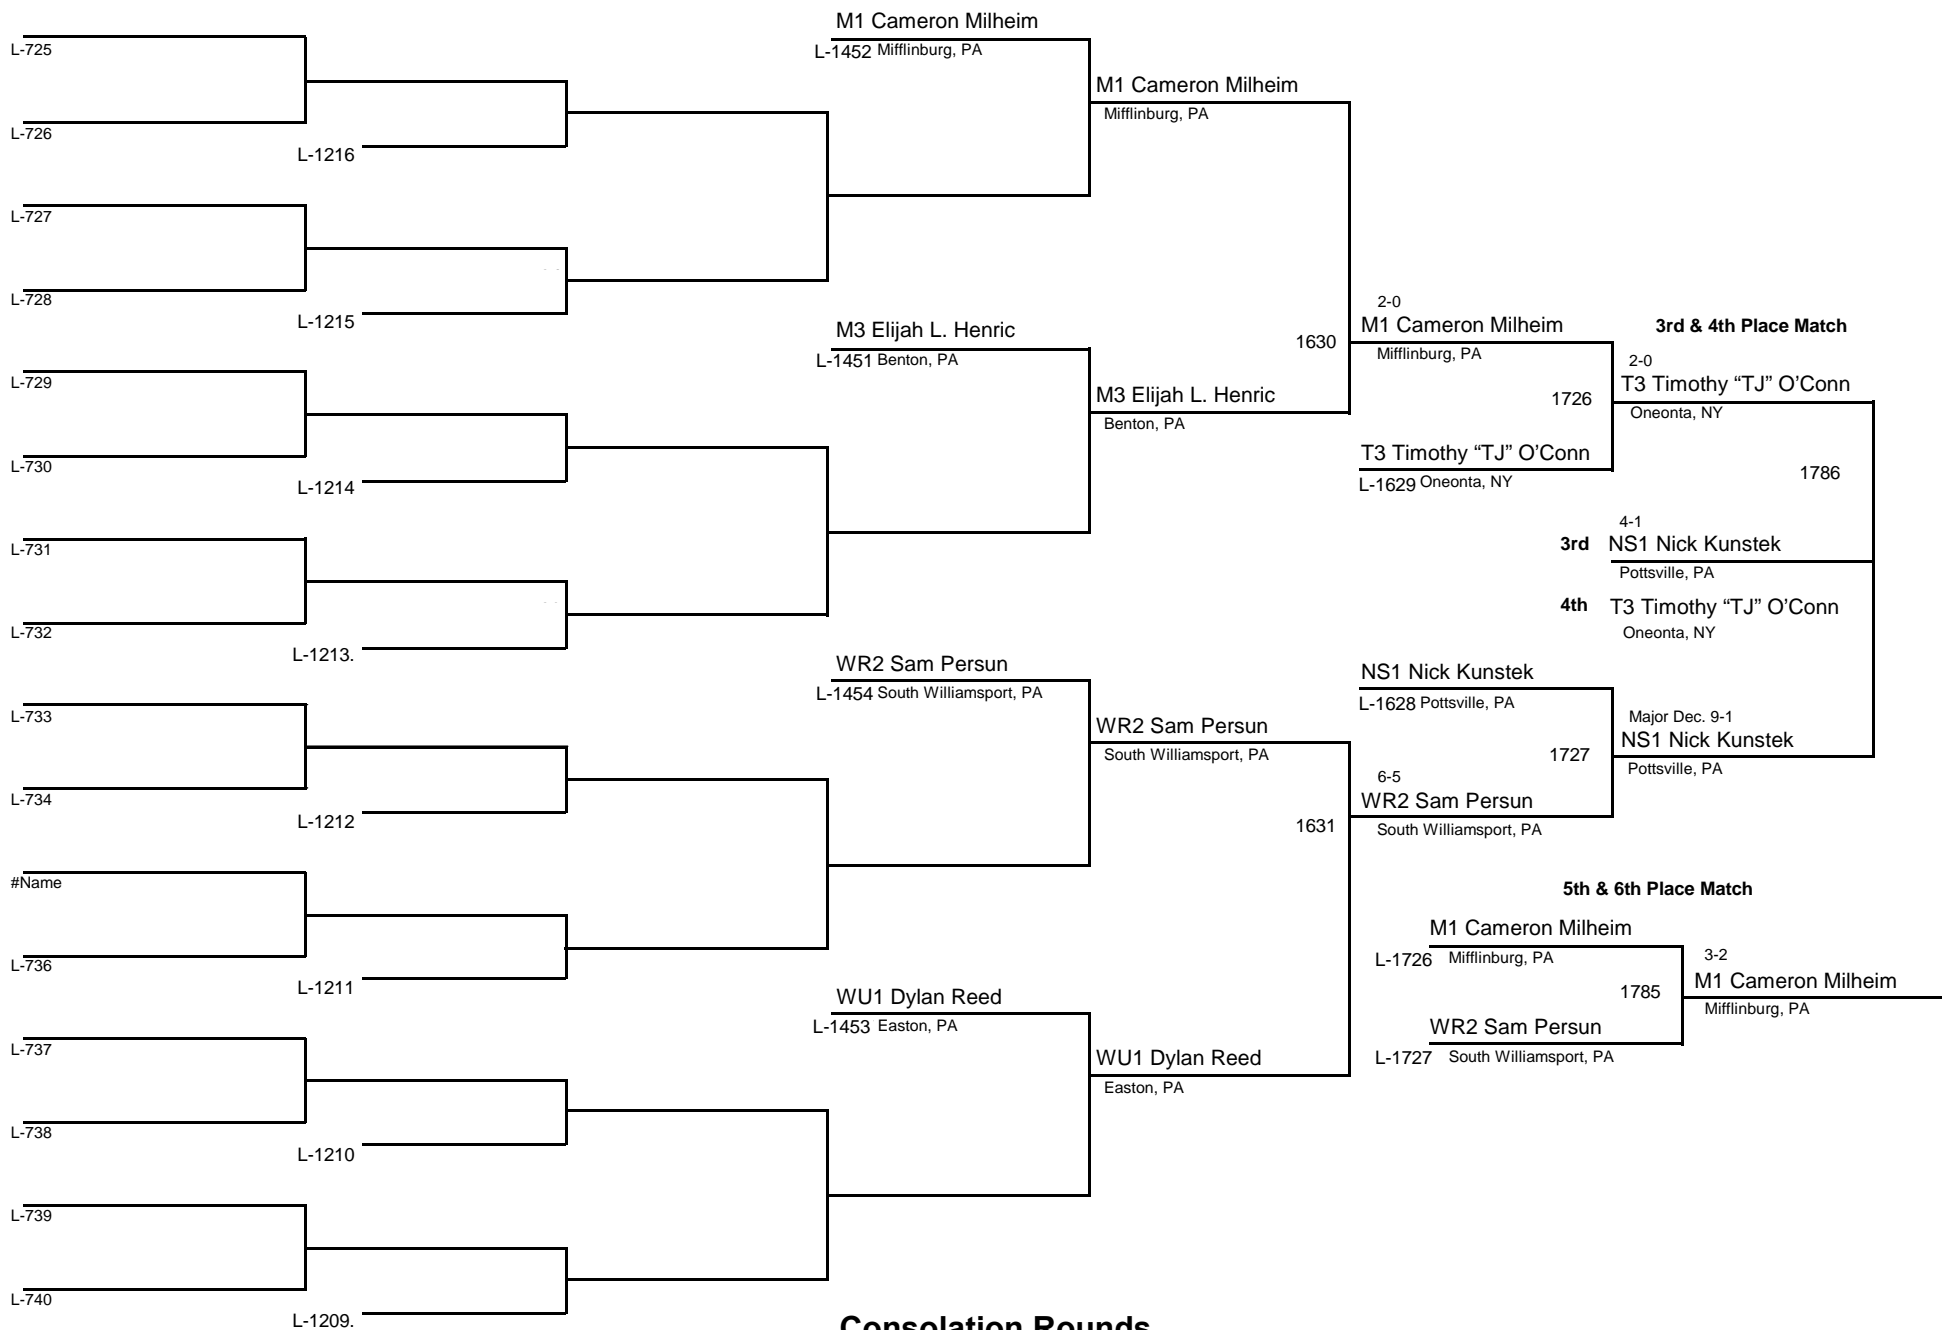

MIDGET

DIVISION

70

WEIGHT

MAWA Northern Regional Championships

April 18, 2015

Consolation Rounds