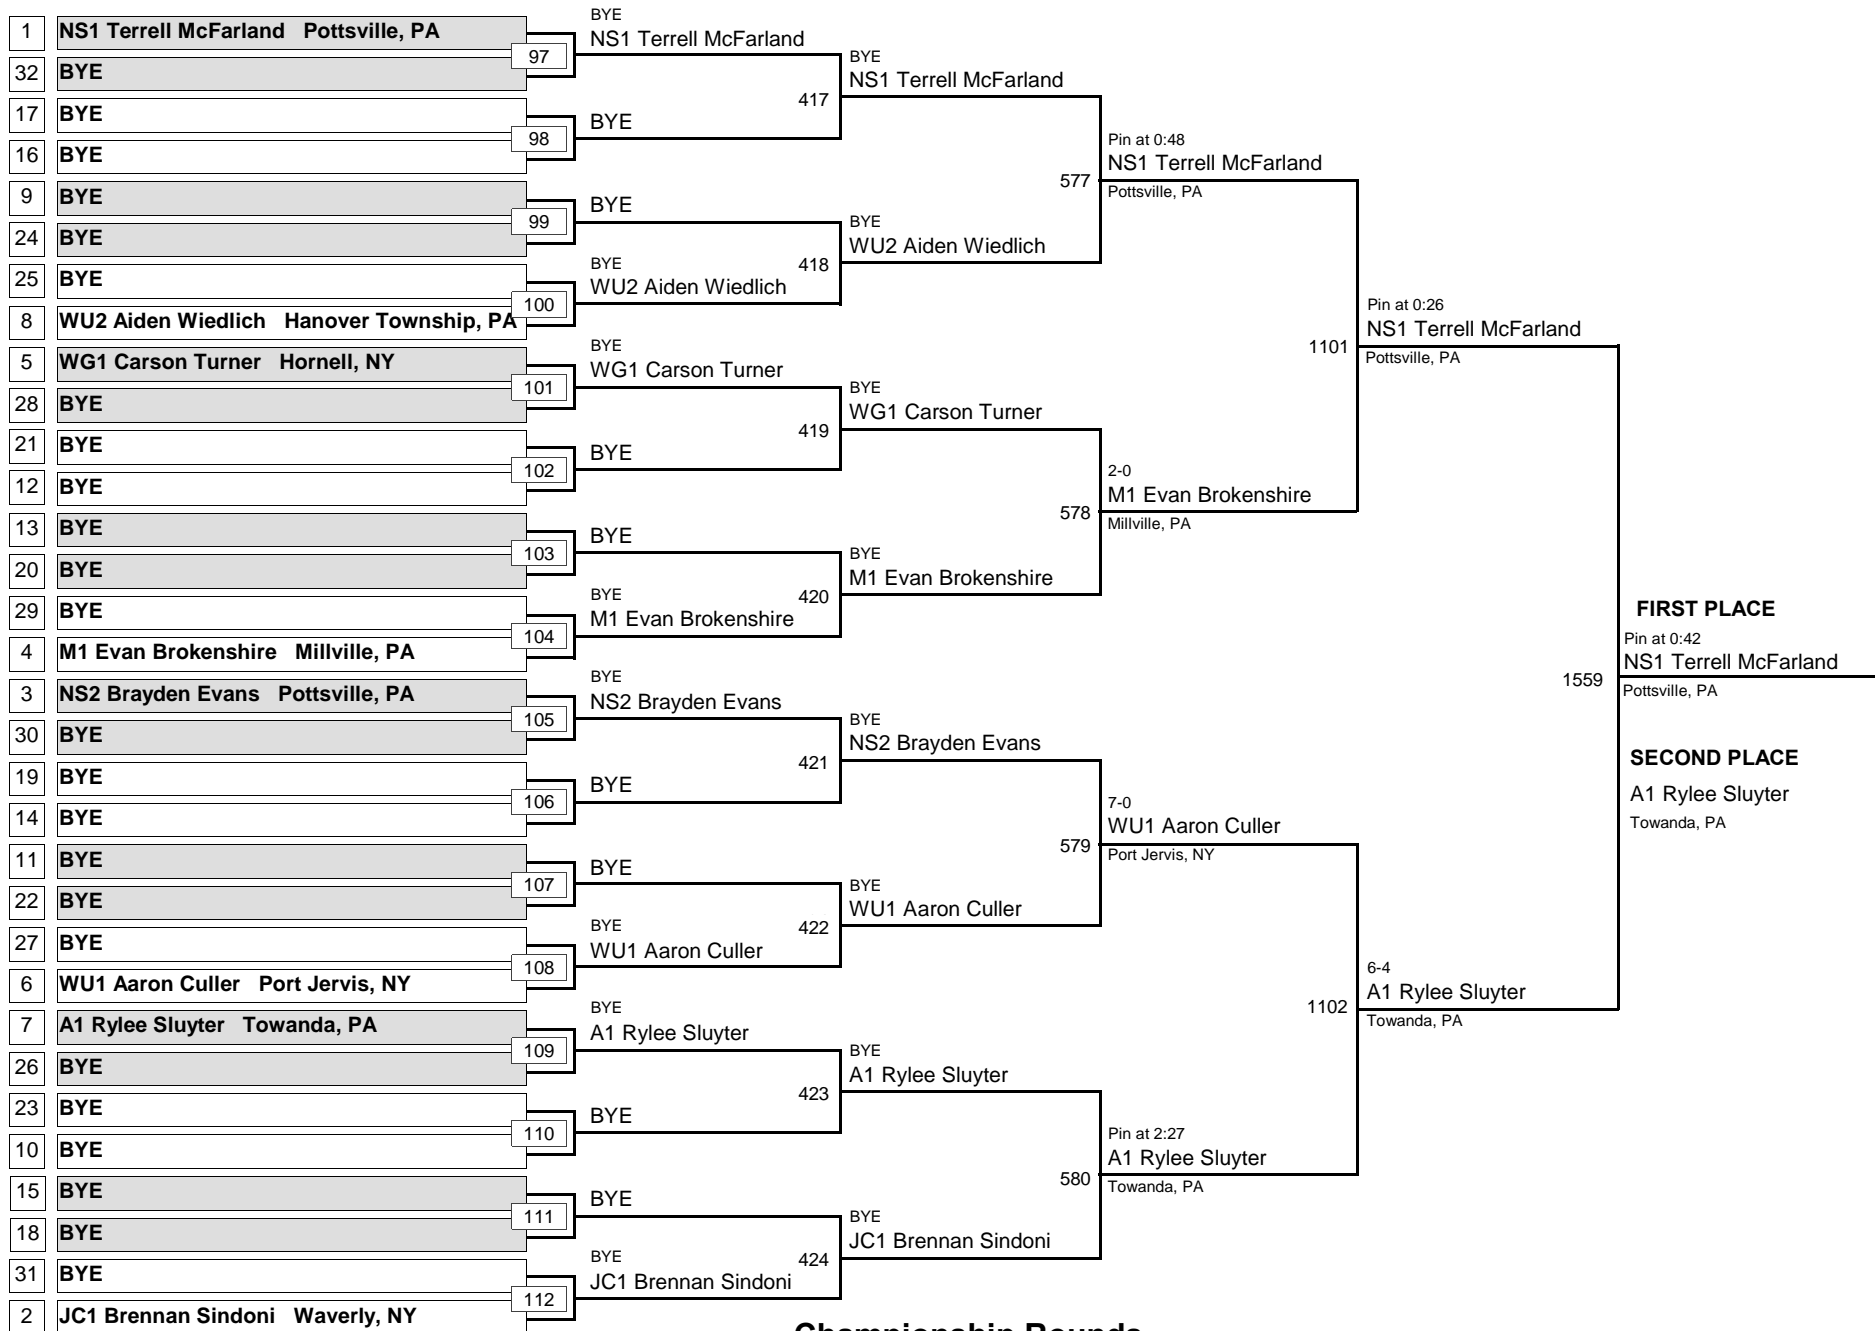

BANTAM

65

MAWA Northern Regional Championships

DIVISION

WEIGHT

April 18, 2015

Championship Rounds