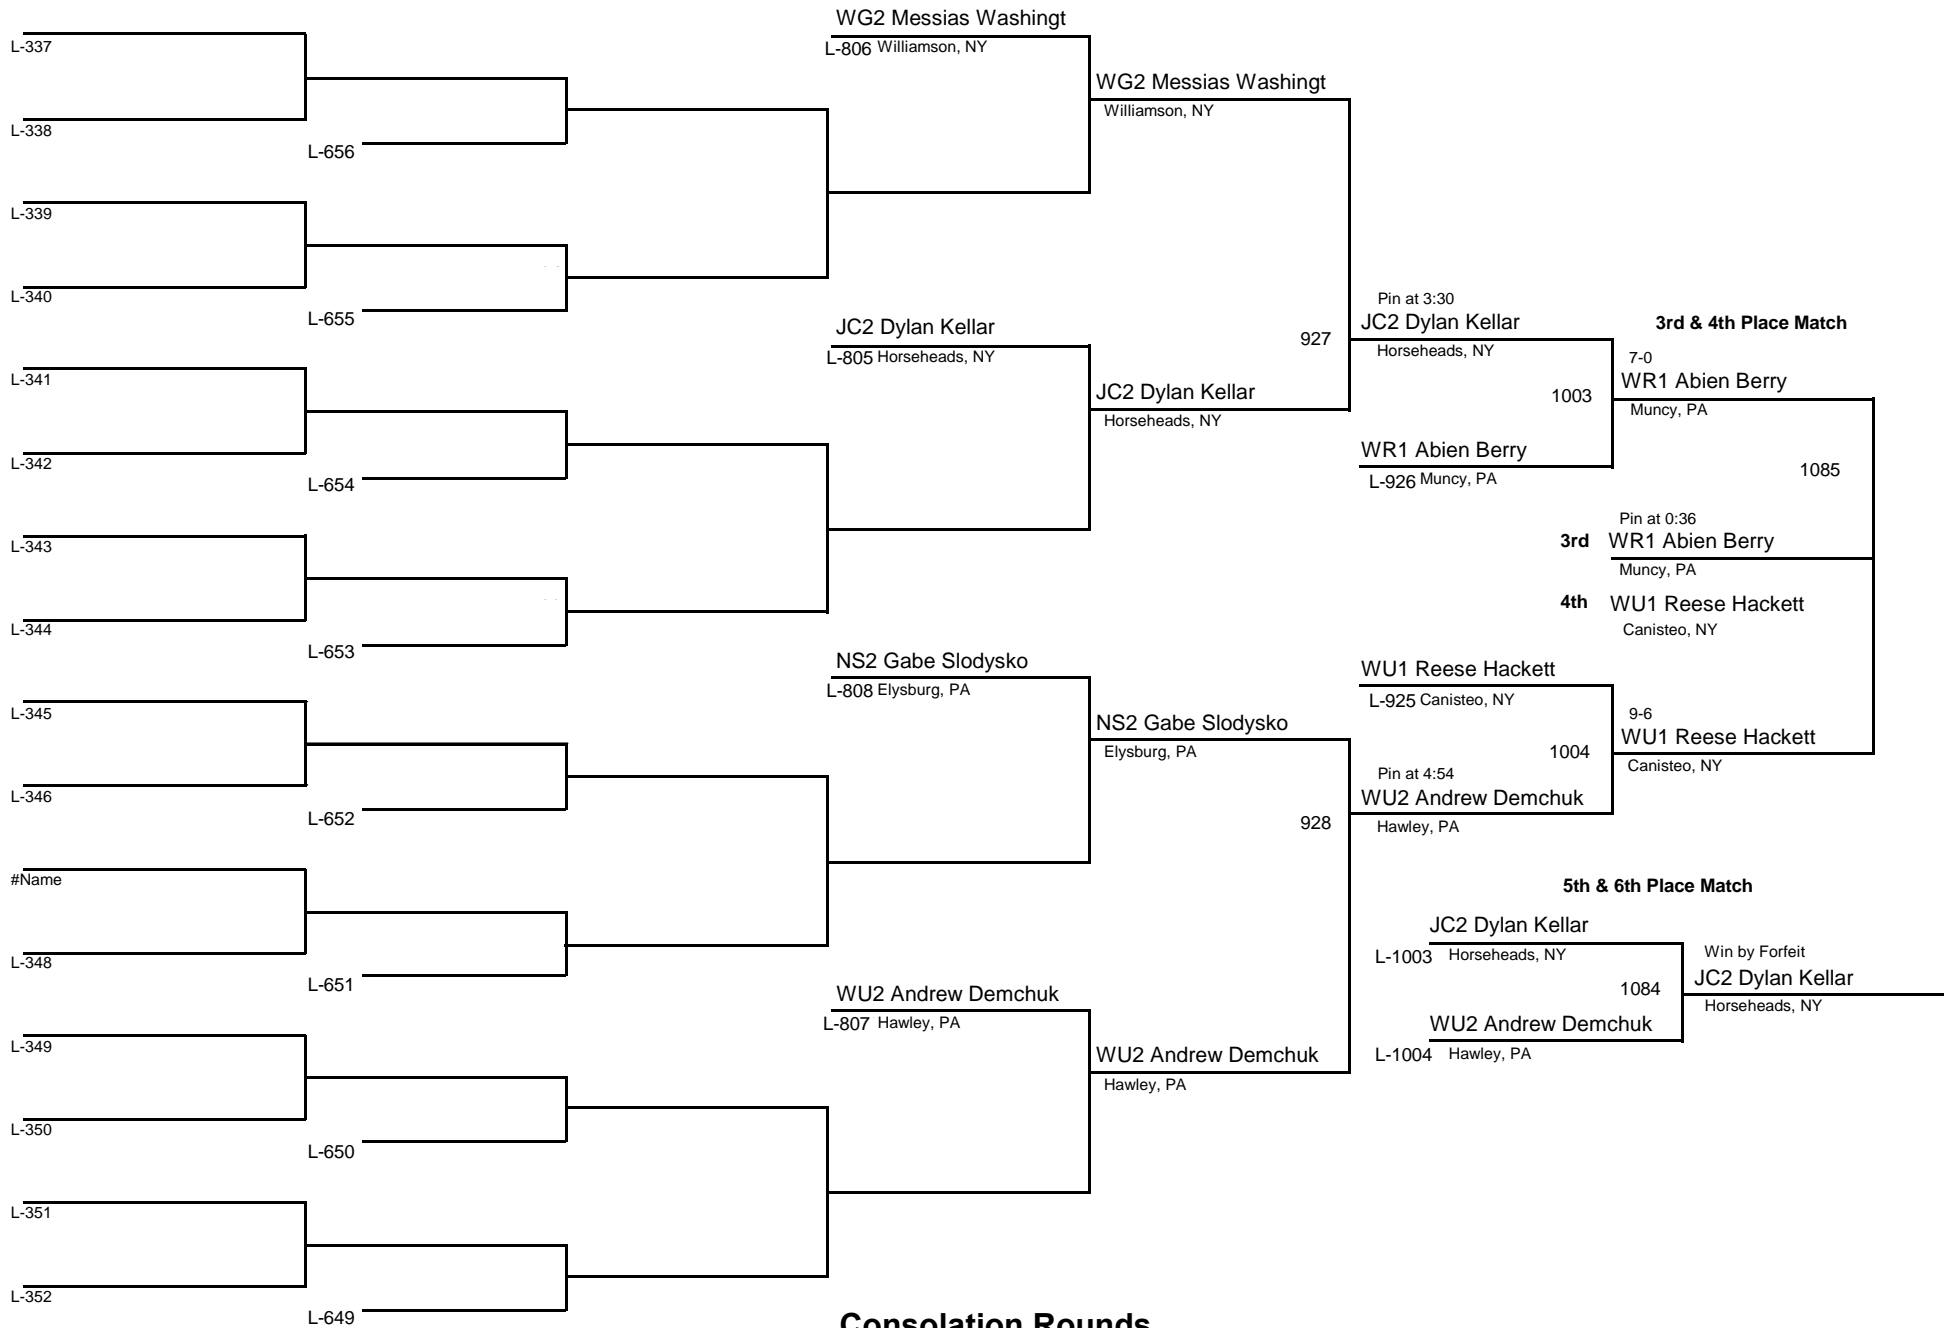

ELITE
DIVISION

135
WEIGHT

MAWA Northern Regional Championships

April 19, 2015

Consolation Rounds