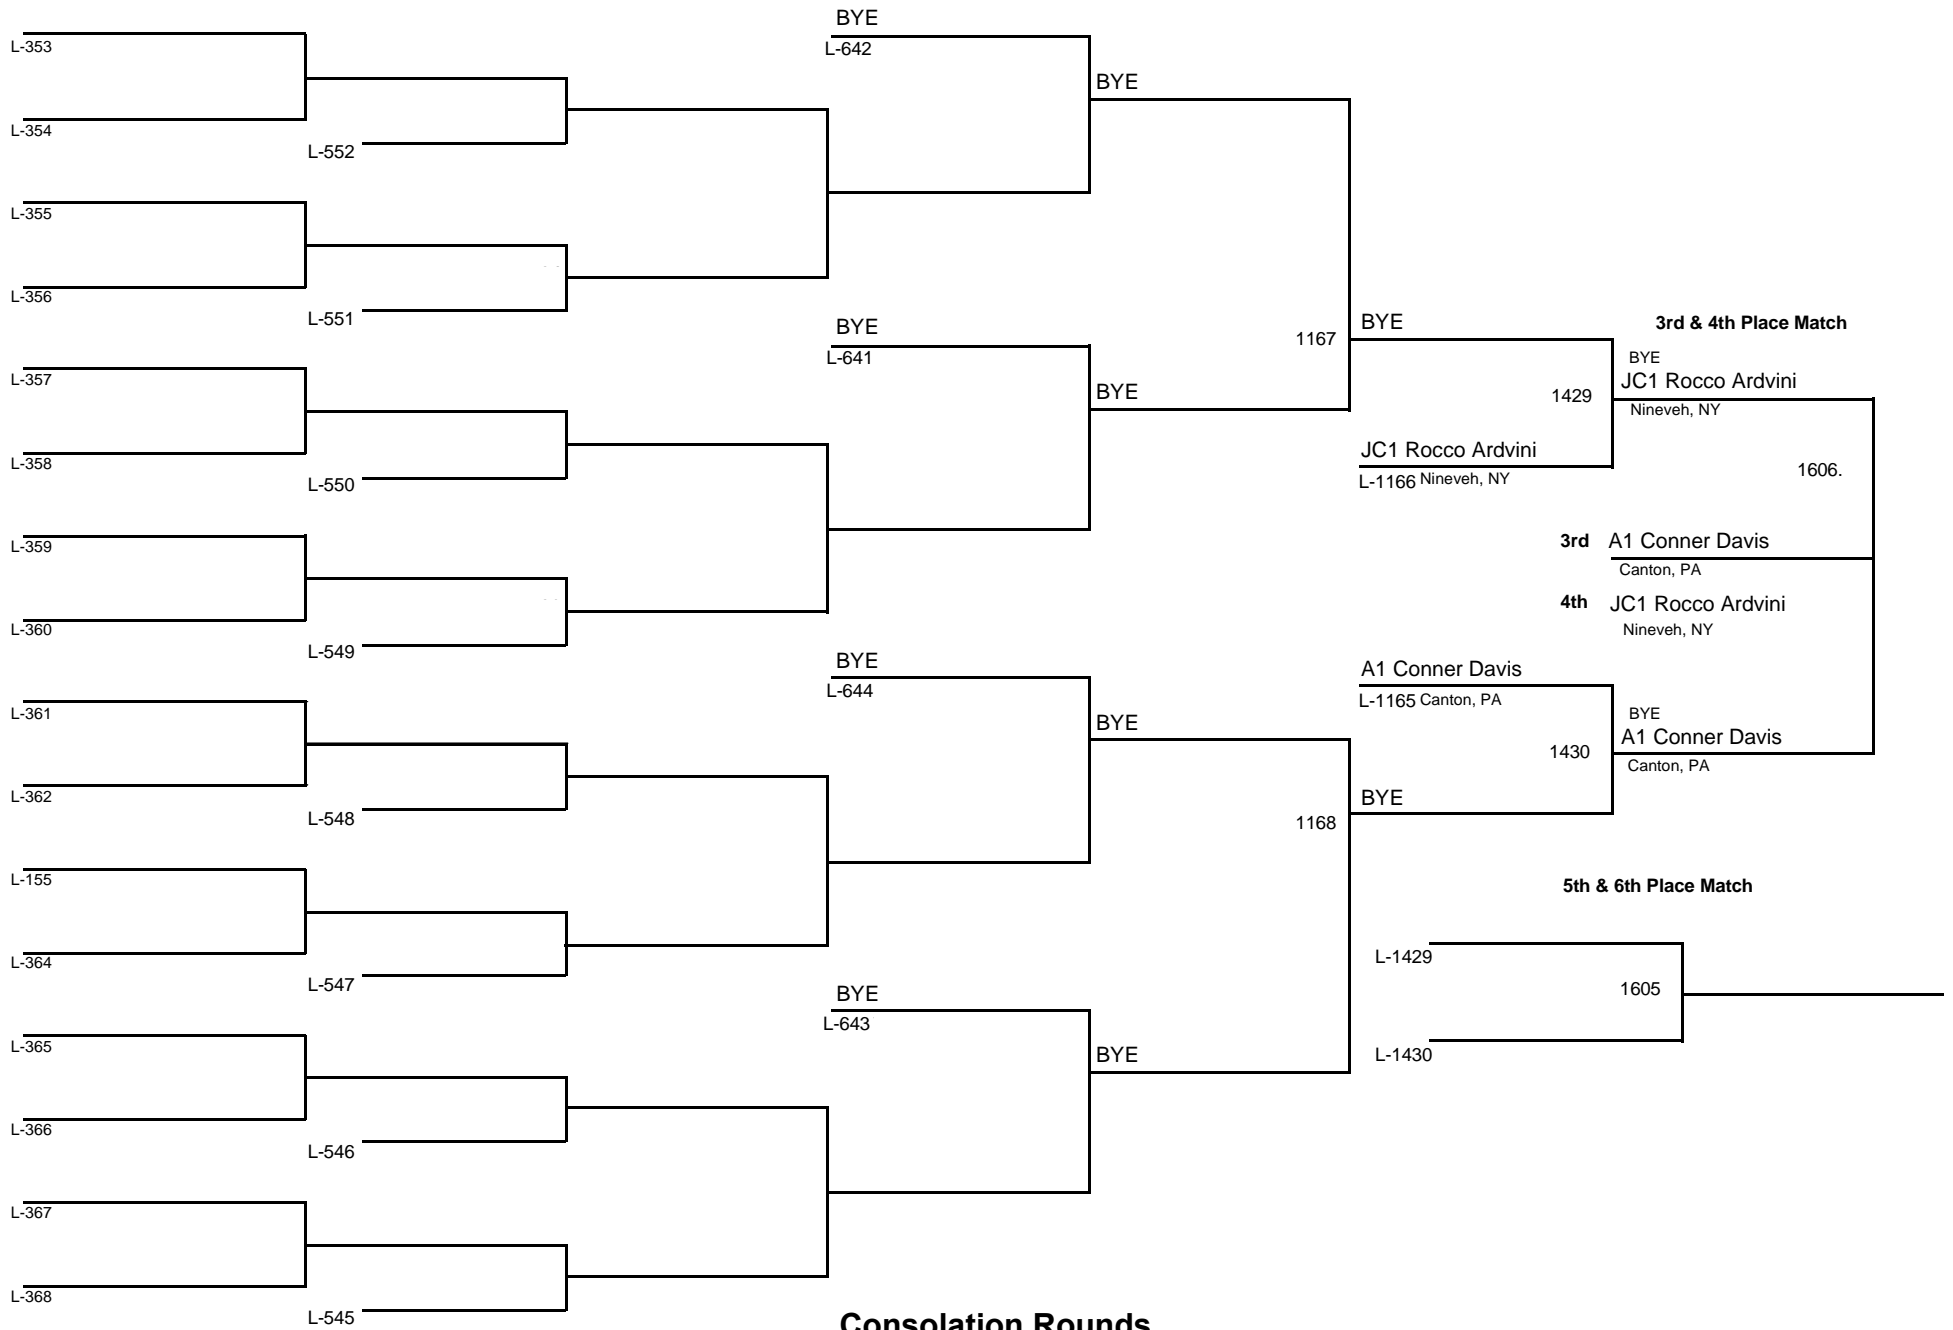

JUNIOR

DIVISION

166

WEIGHT

MAWA Northern Regional Championships

April 18, 2015

Consolation Rounds