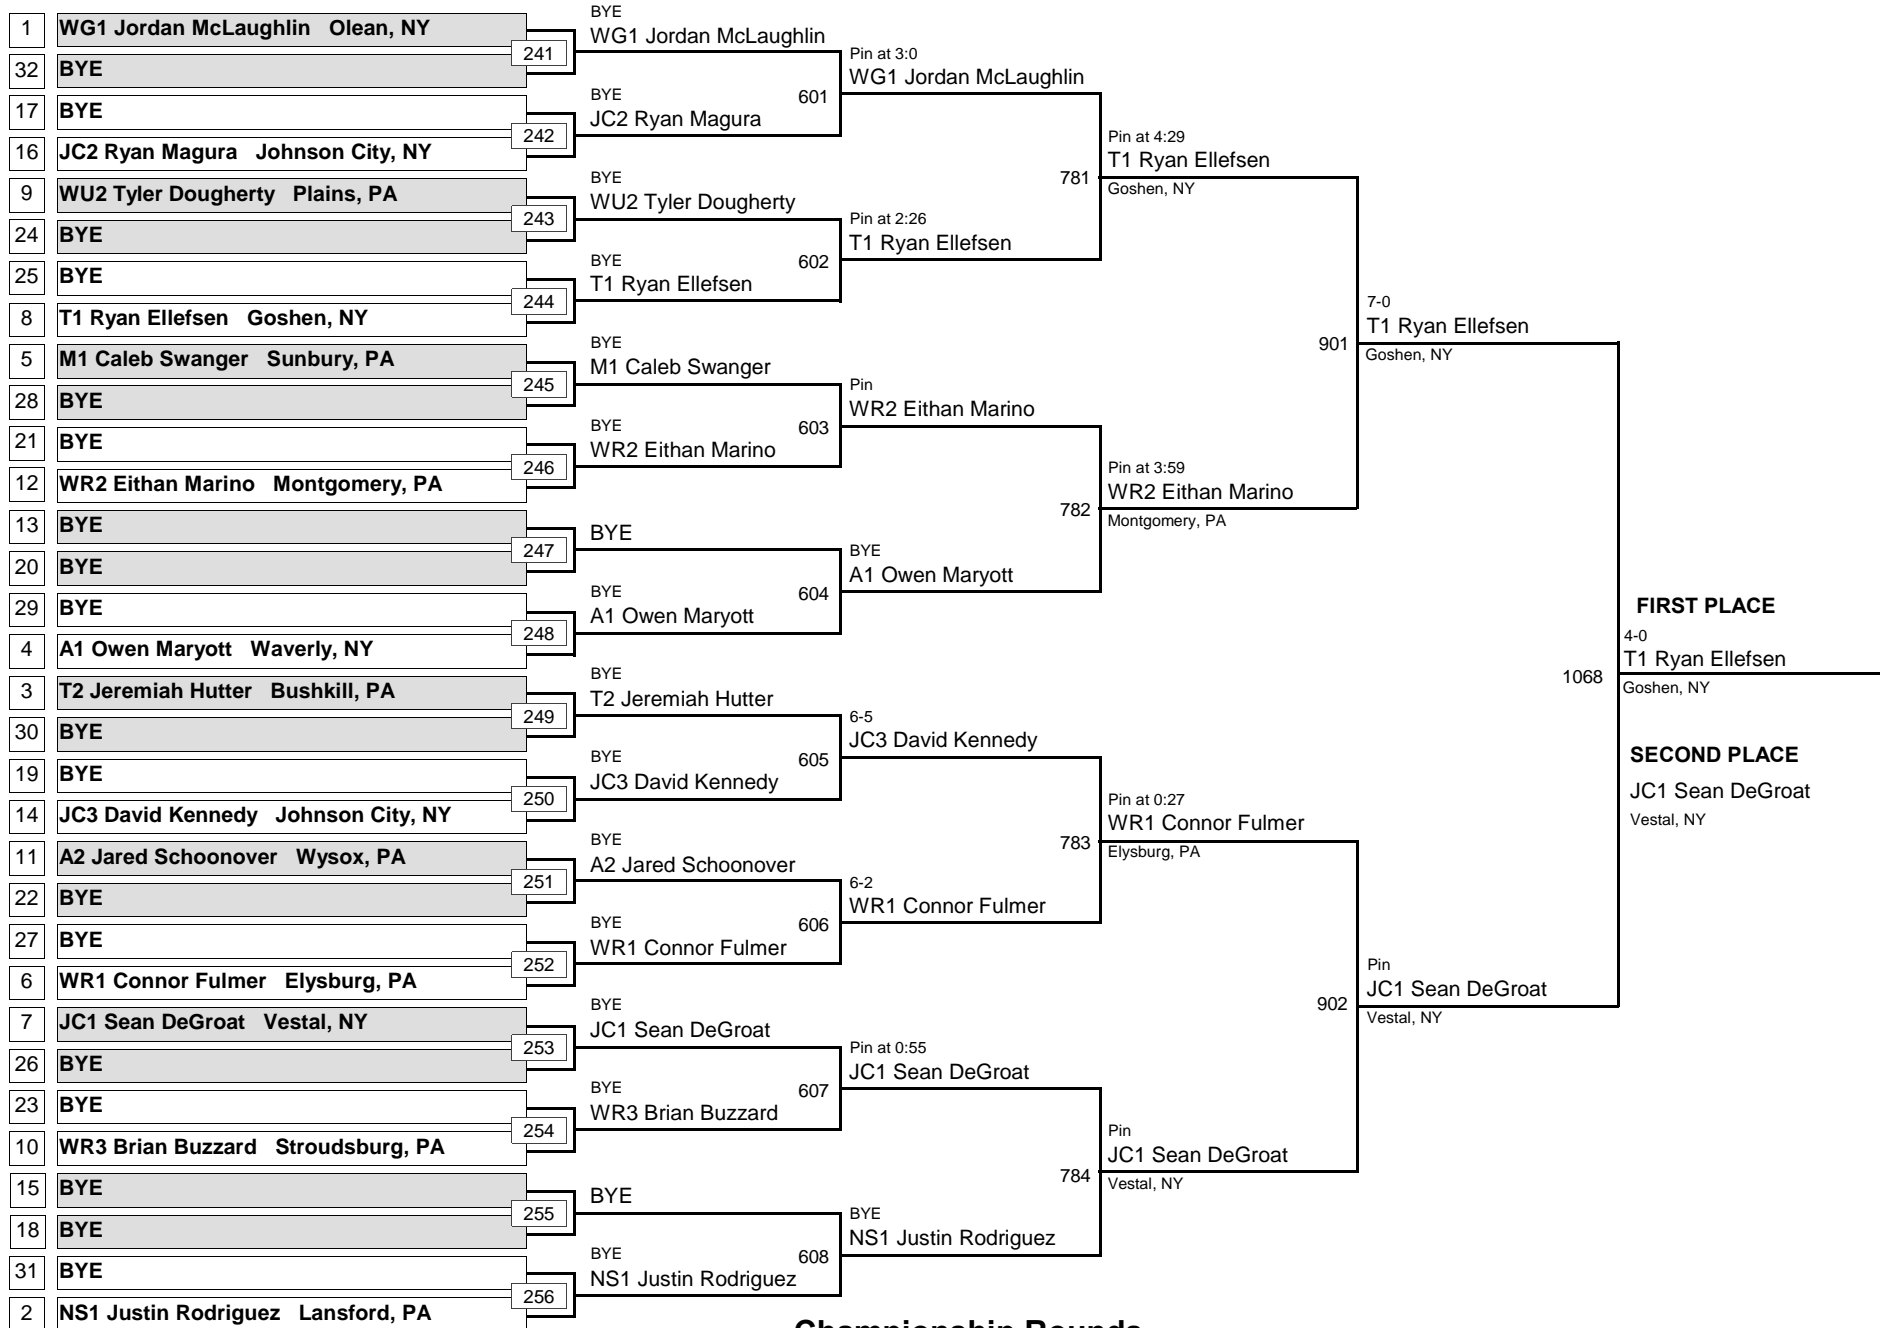

April 19, 2015

ADVANCED

220

MAWA Northern Regional Championships

DIVISION

WEIGHT

April 19, 2015

Championship Rounds