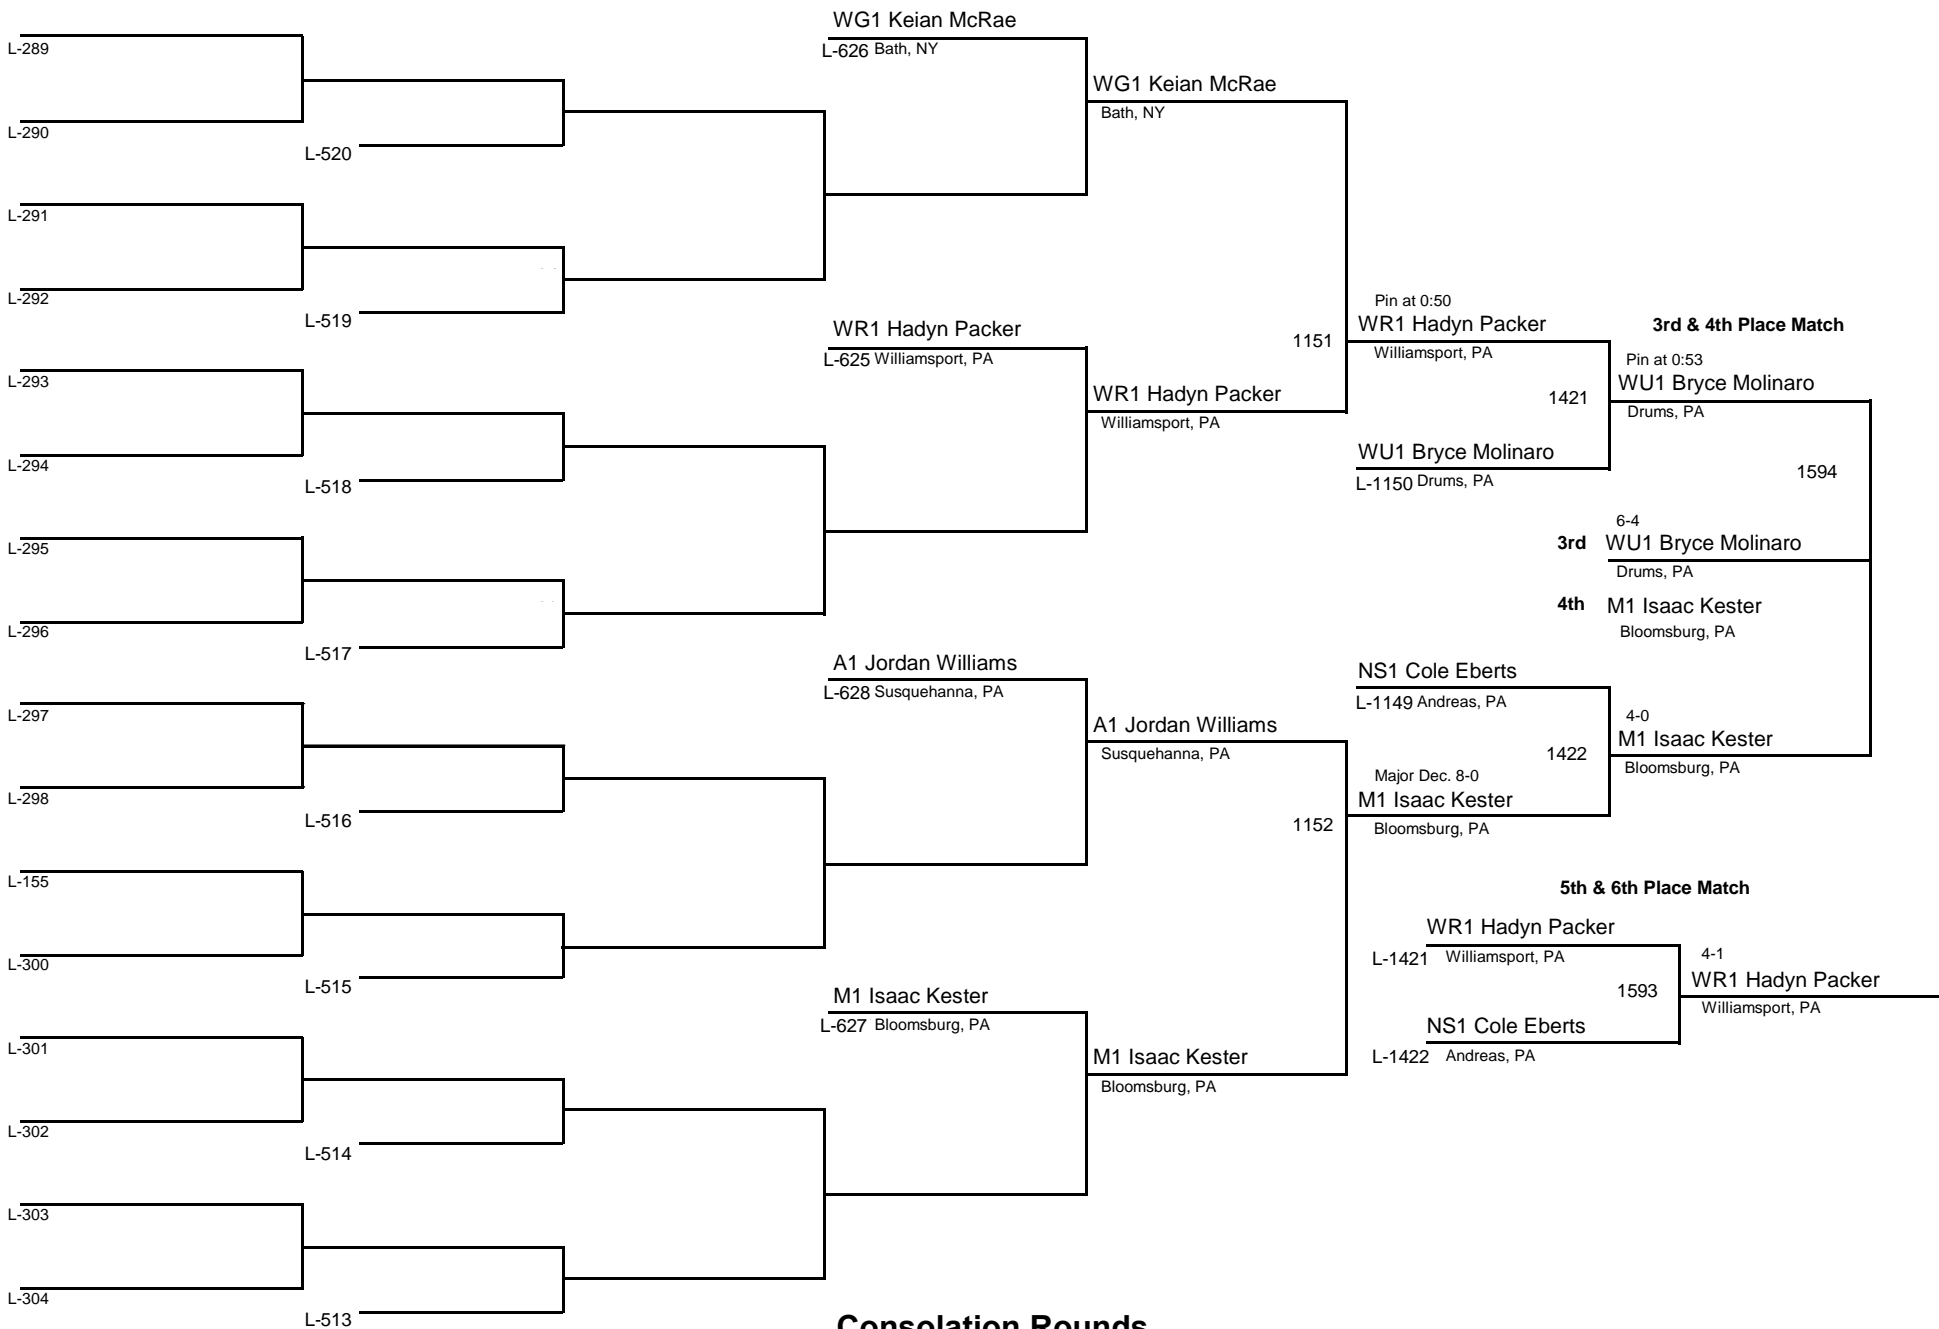

April 18, 2015

JUNIOR

DIVISION

98

WEIGHT

MAWA Northern Regional Championships

April 18, 2015

Consolation Rounds