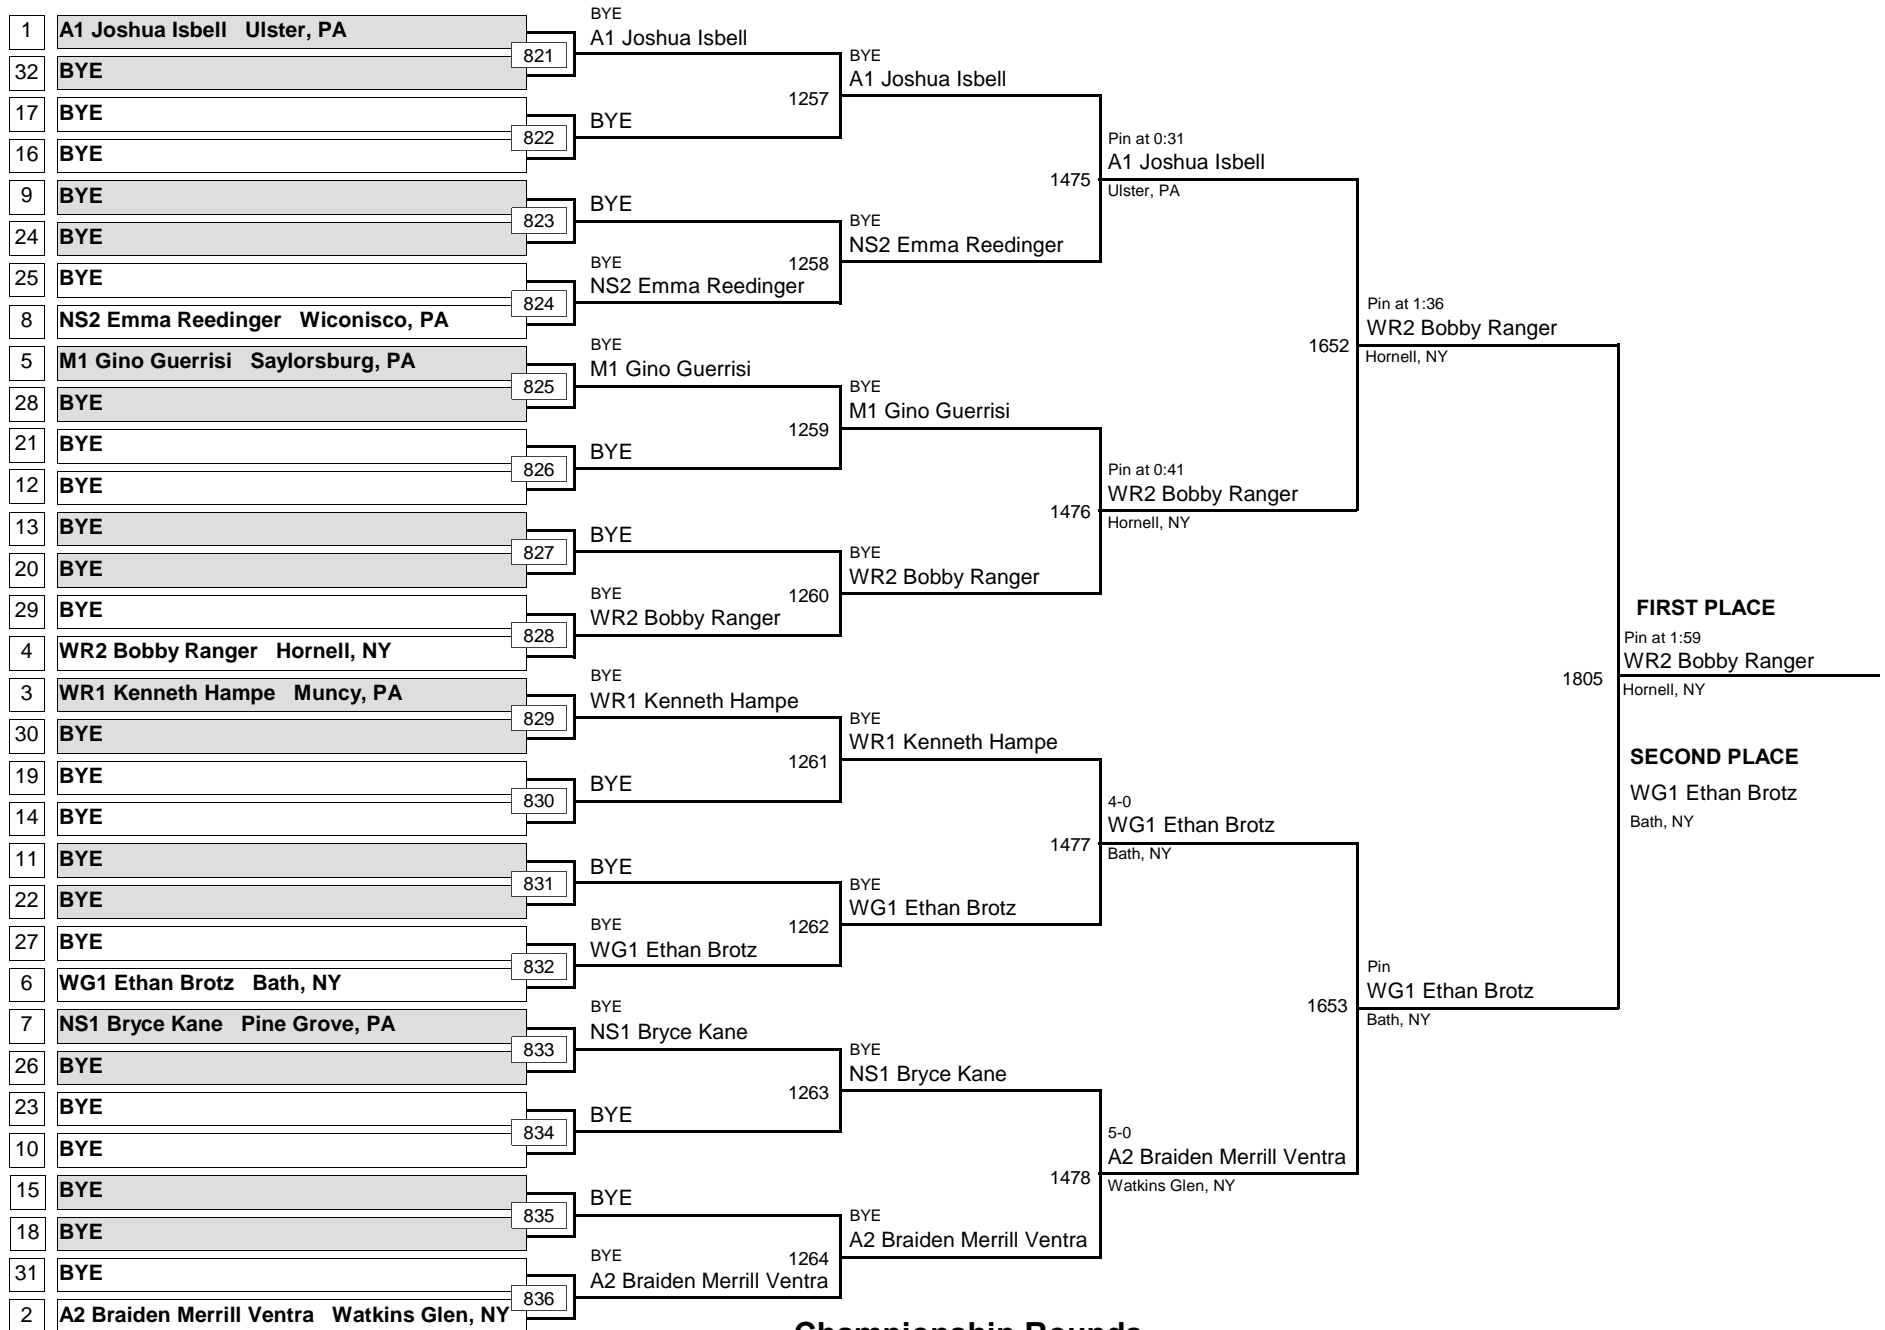

MIDGET

134

MAWA Northern Regional Championships

DIVISION

WEIGHT

April 18, 2015

Championship Rounds