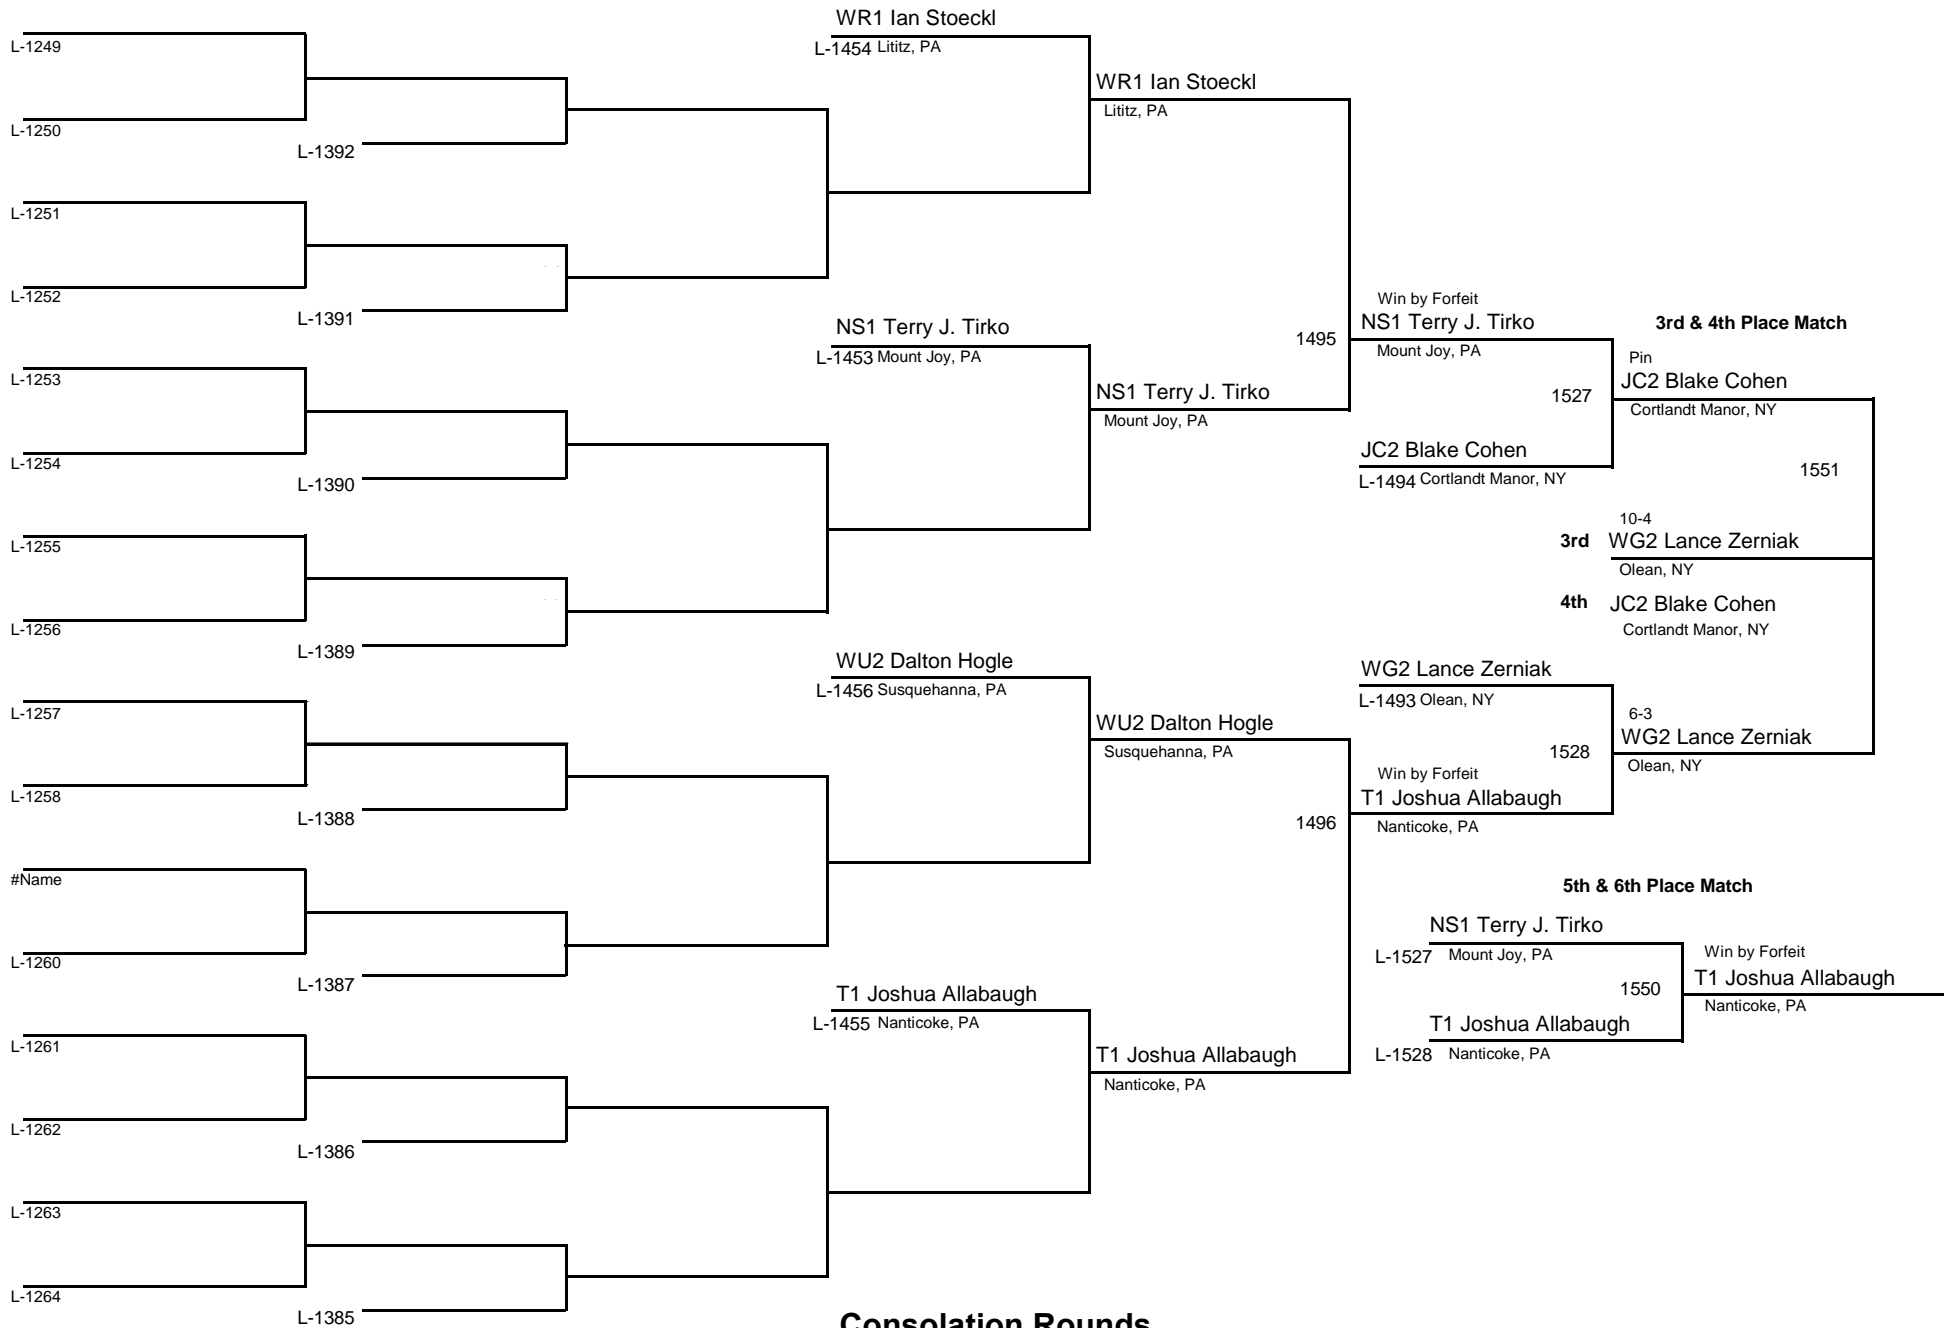

OPEN

DIVISION

150

WEIGHT

MAWA Northern Regional Championships

April 19, 2015

Consolation Rounds