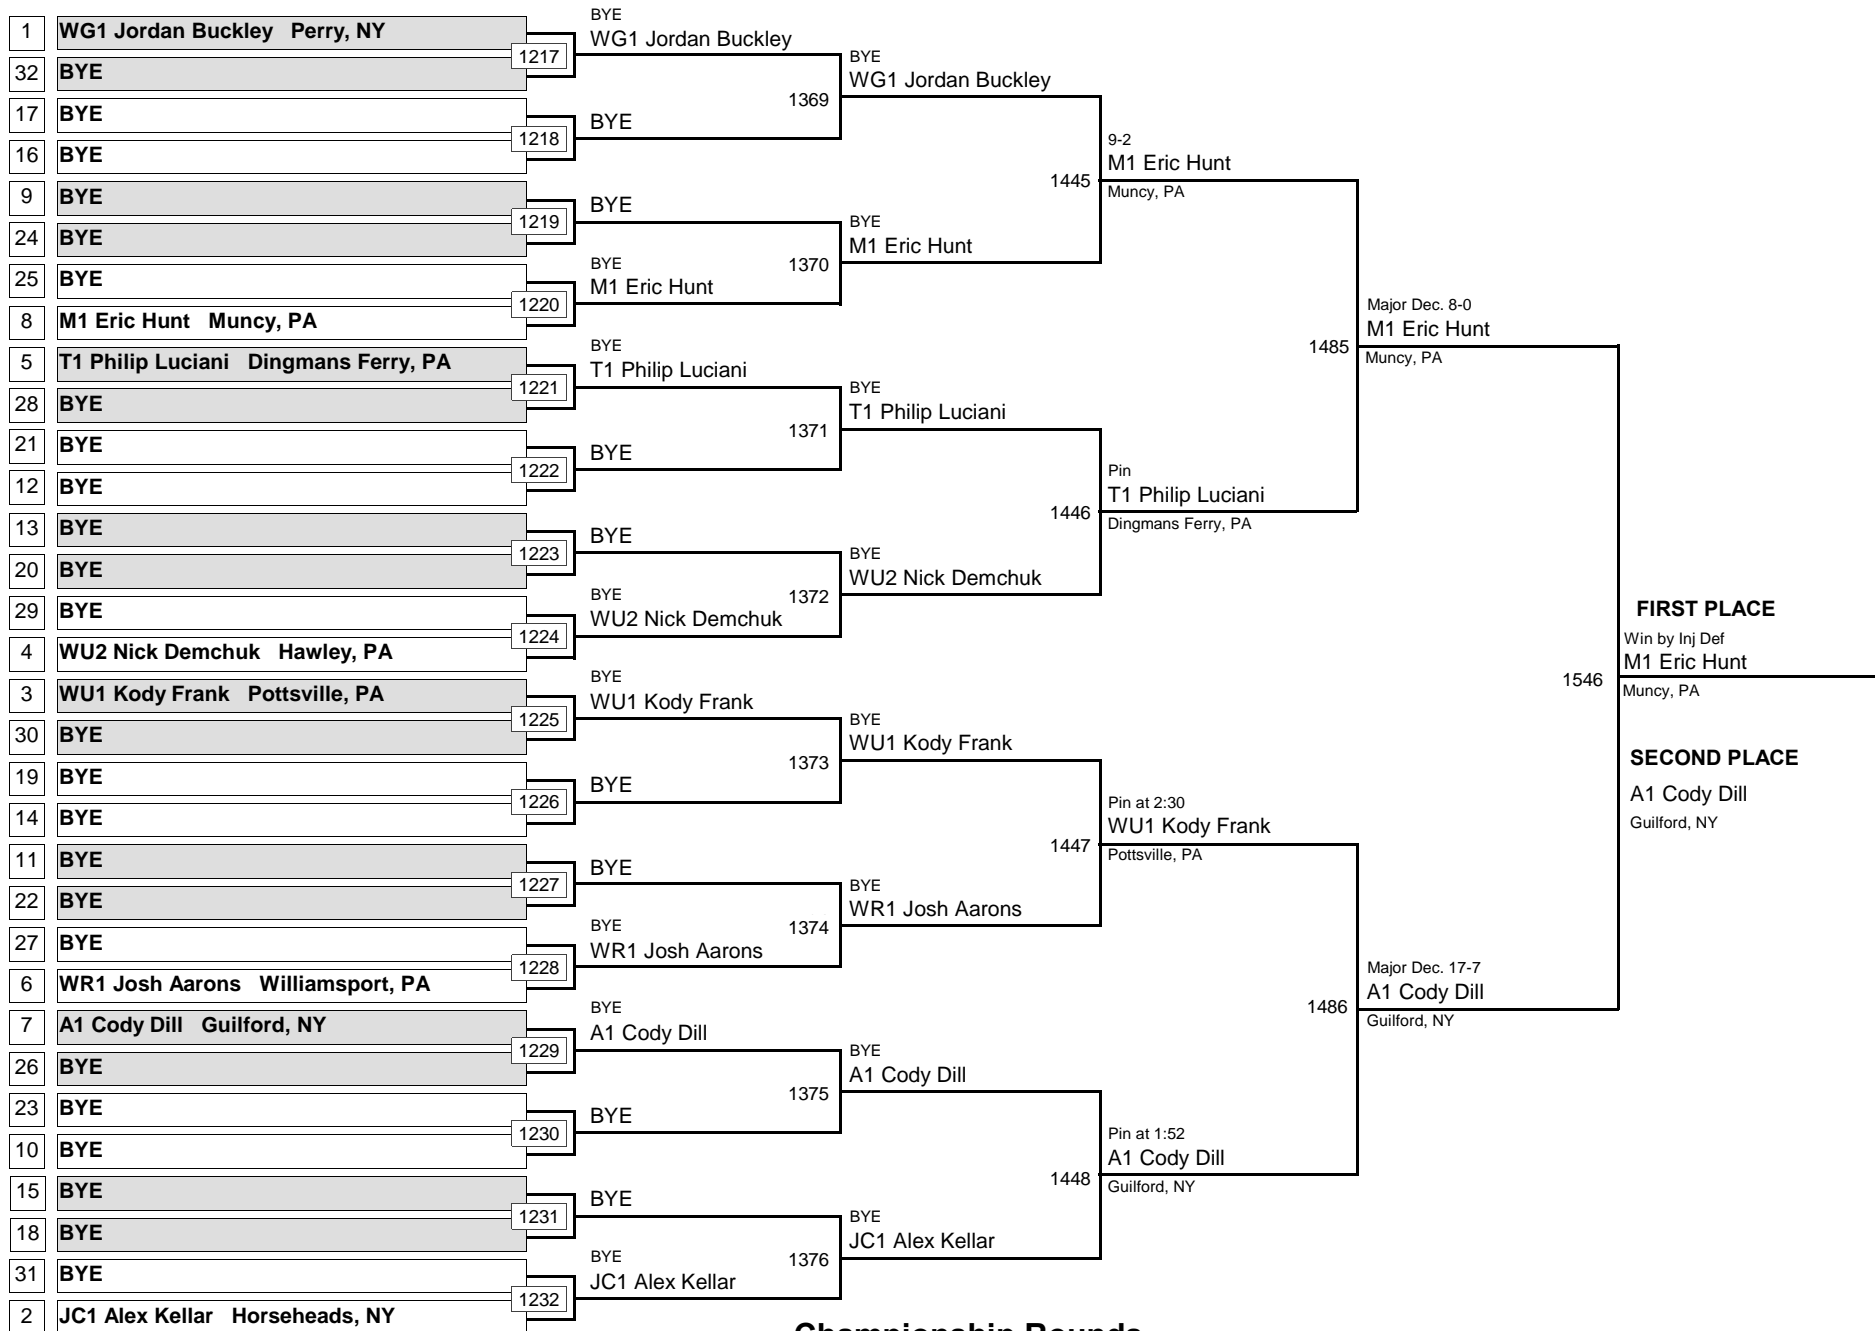

DIVISION

WEIGHT

April 19, 2015

Championship Rounds

OPEN

DIVISION

135

WEIGHT