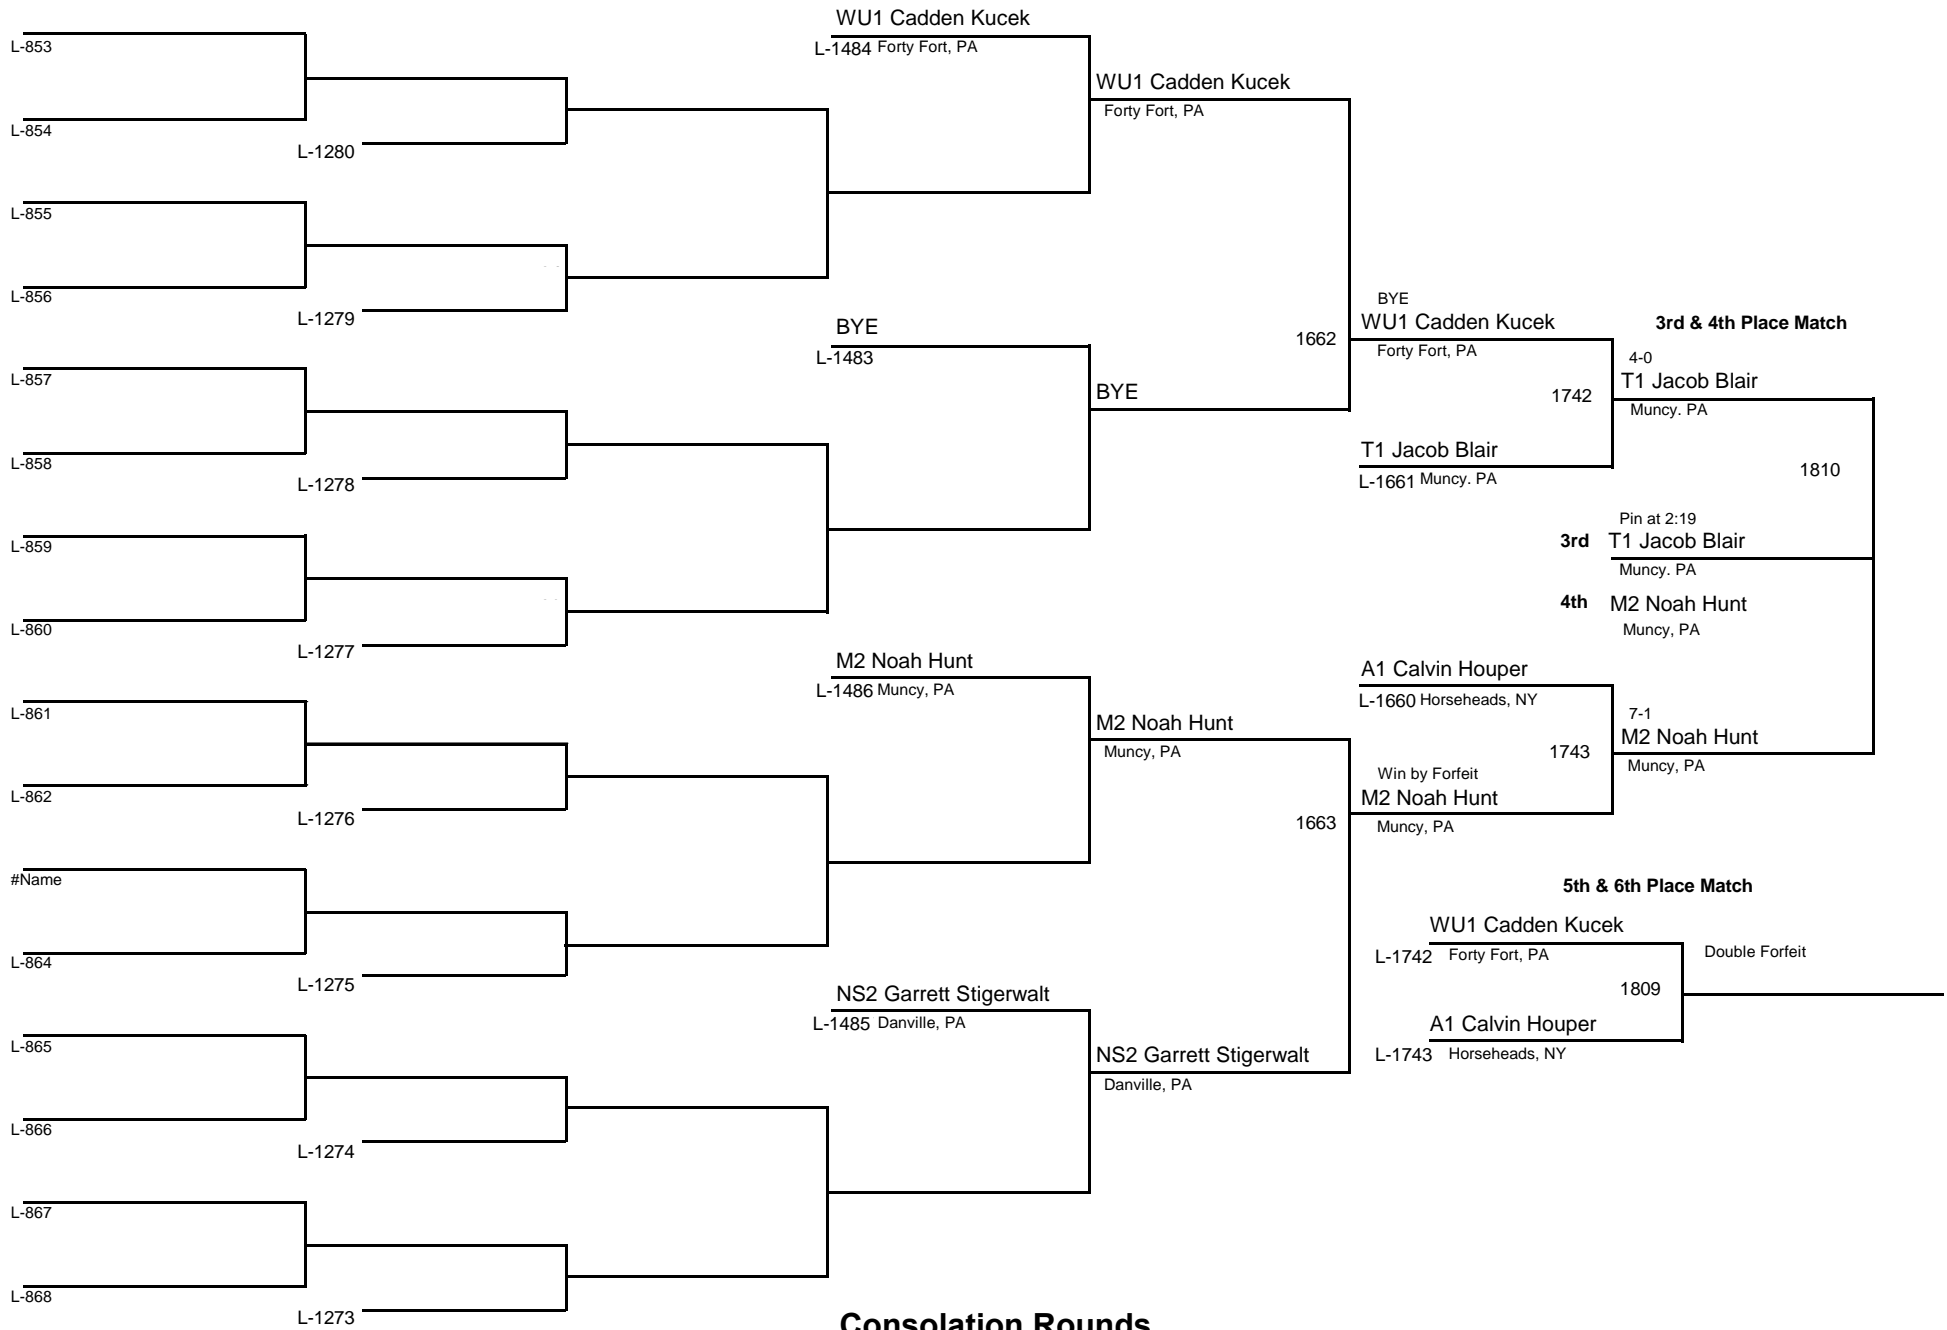

INTERMEDIATE

80

MAWA Northern Regional Championships

DIVISION

WEIGHT

April 18, 2015

Consolation Rounds