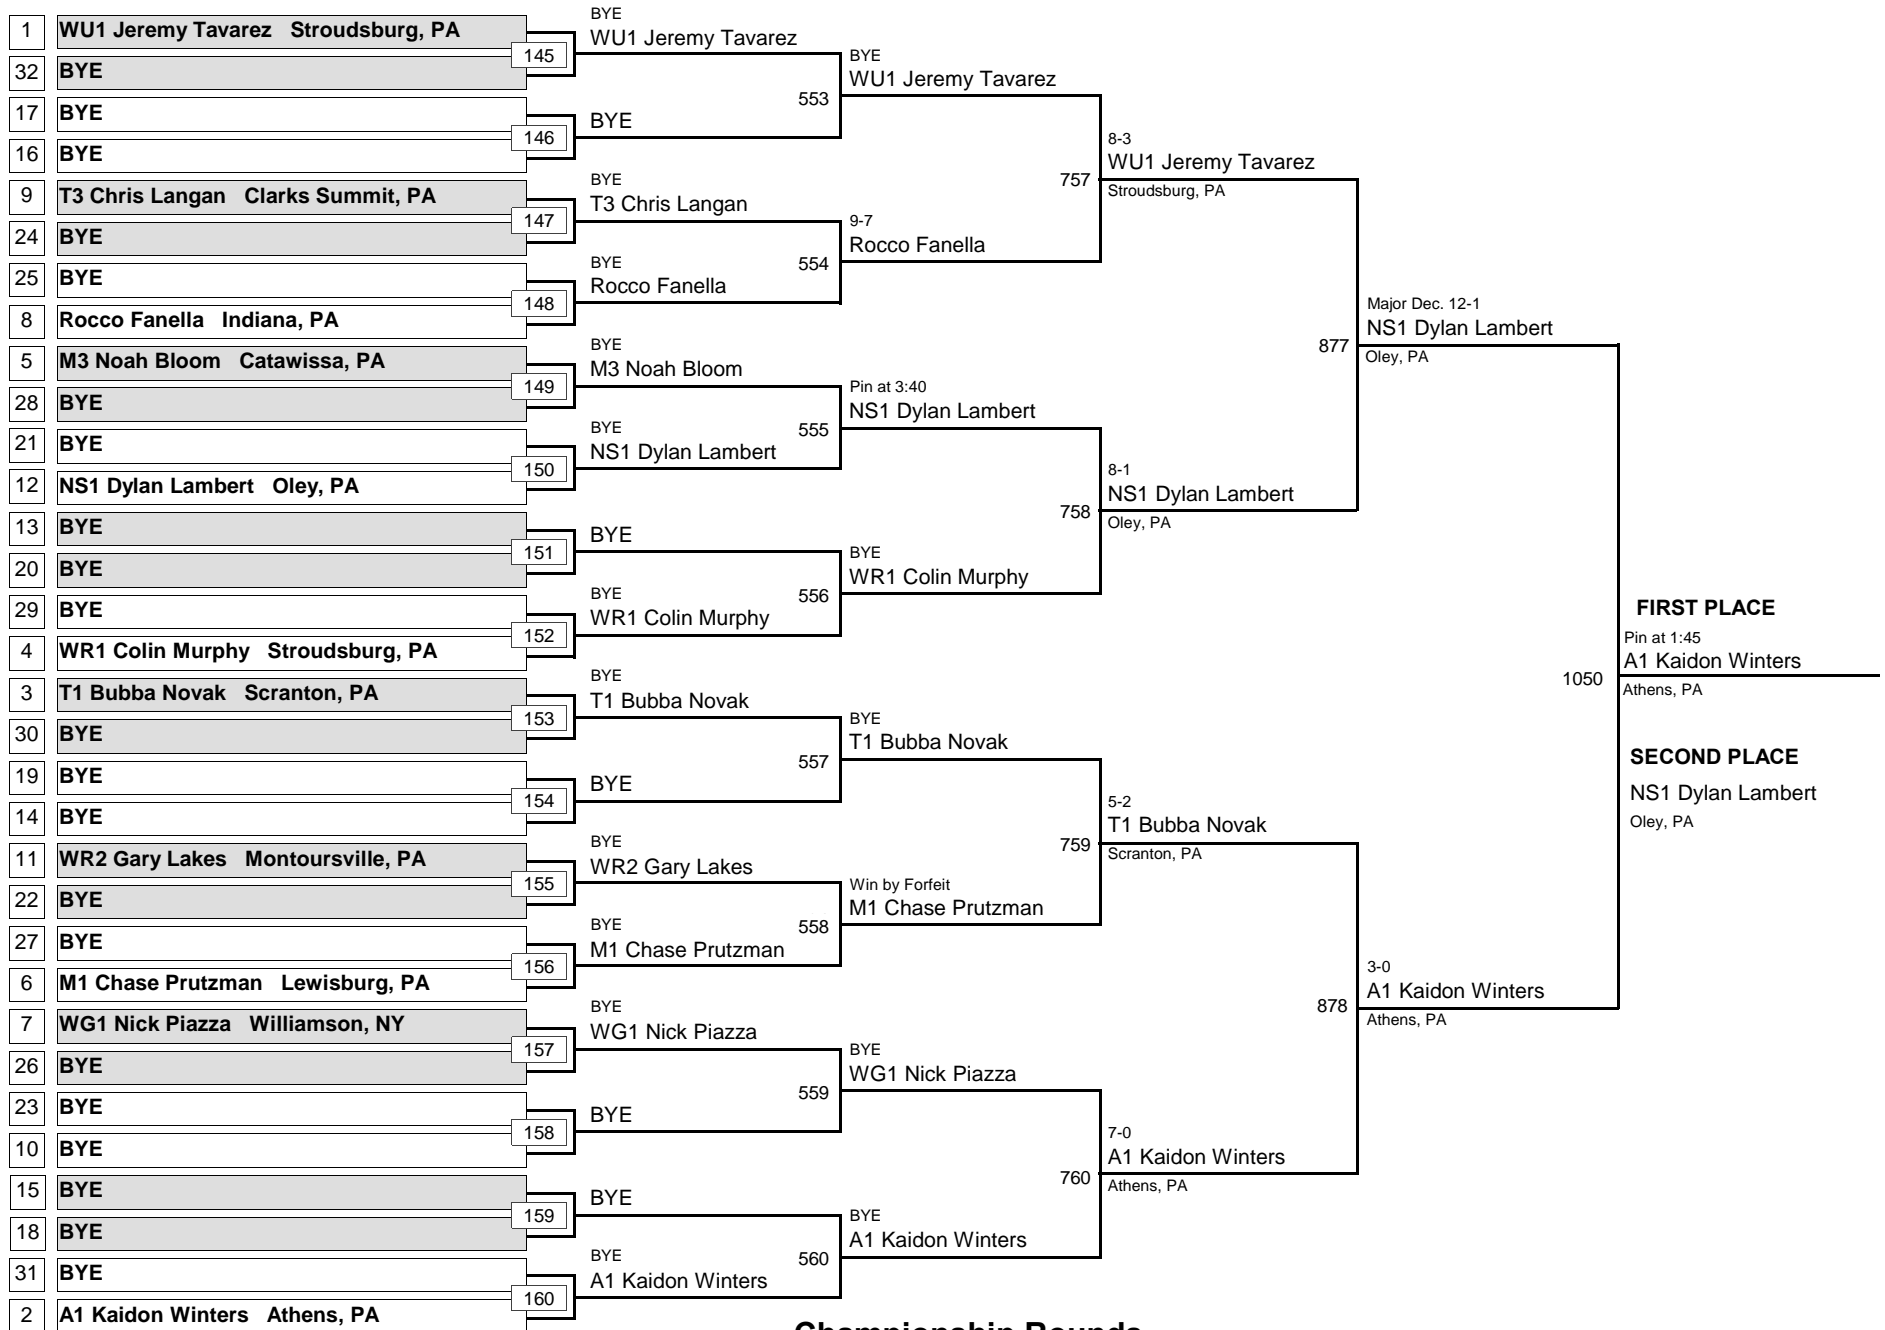

ADVANCED

140

MAWA Northern Regional Championships

DIVISION

WEIGHT

April 19, 2015