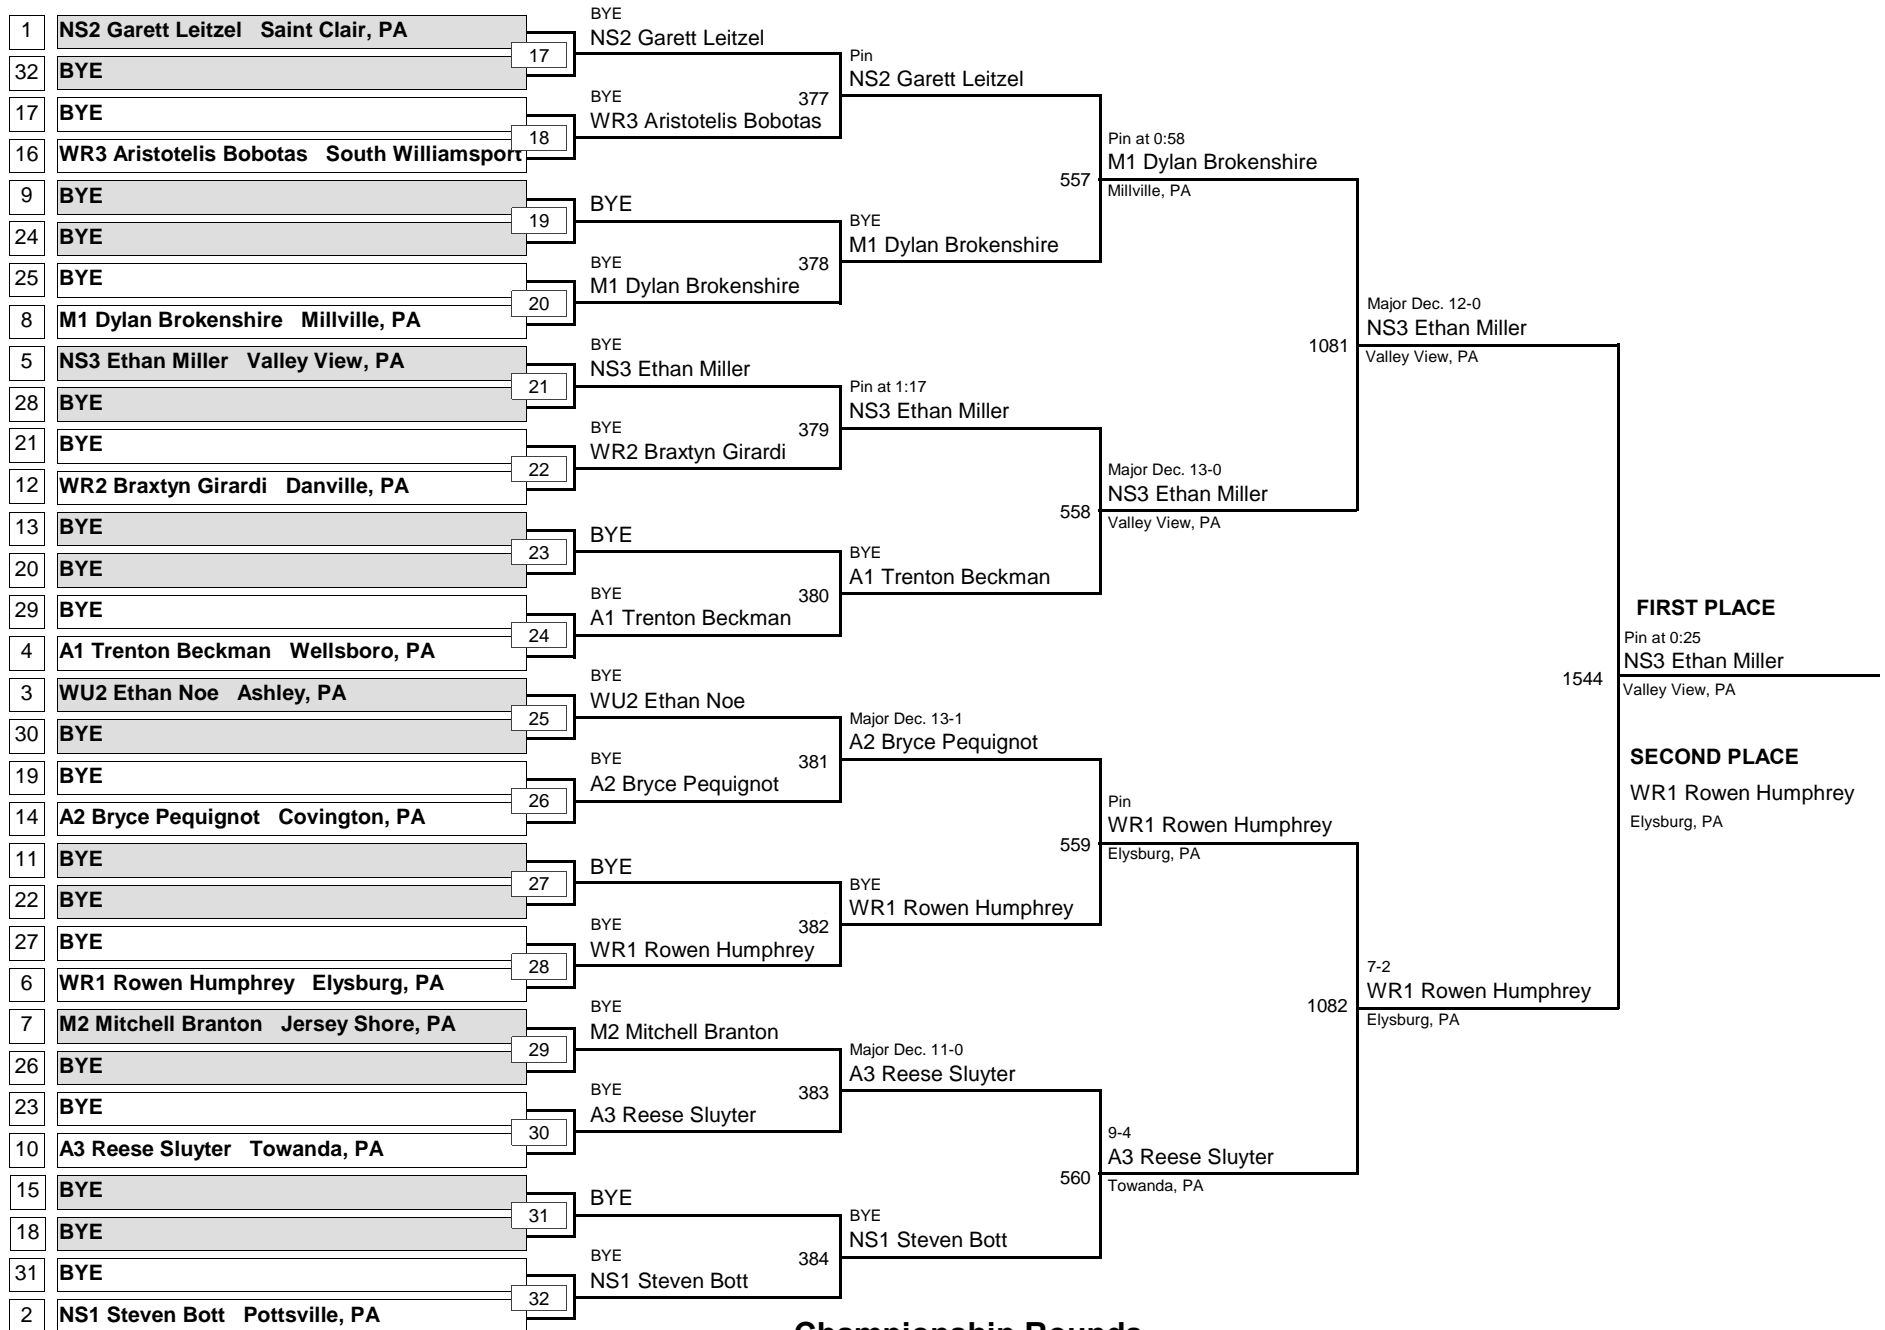

BANTAM

44

MAWA Northern Regional Championships

DIVISION

WEIGHT

April 18, 2015

FIRST PLACE

Pin at 0:25
NS3 Ethan Miller
Valley View, PA

SECOND PLACE

WR1 Rowen Humphrey
Elysburg, PA

Championship Rounds