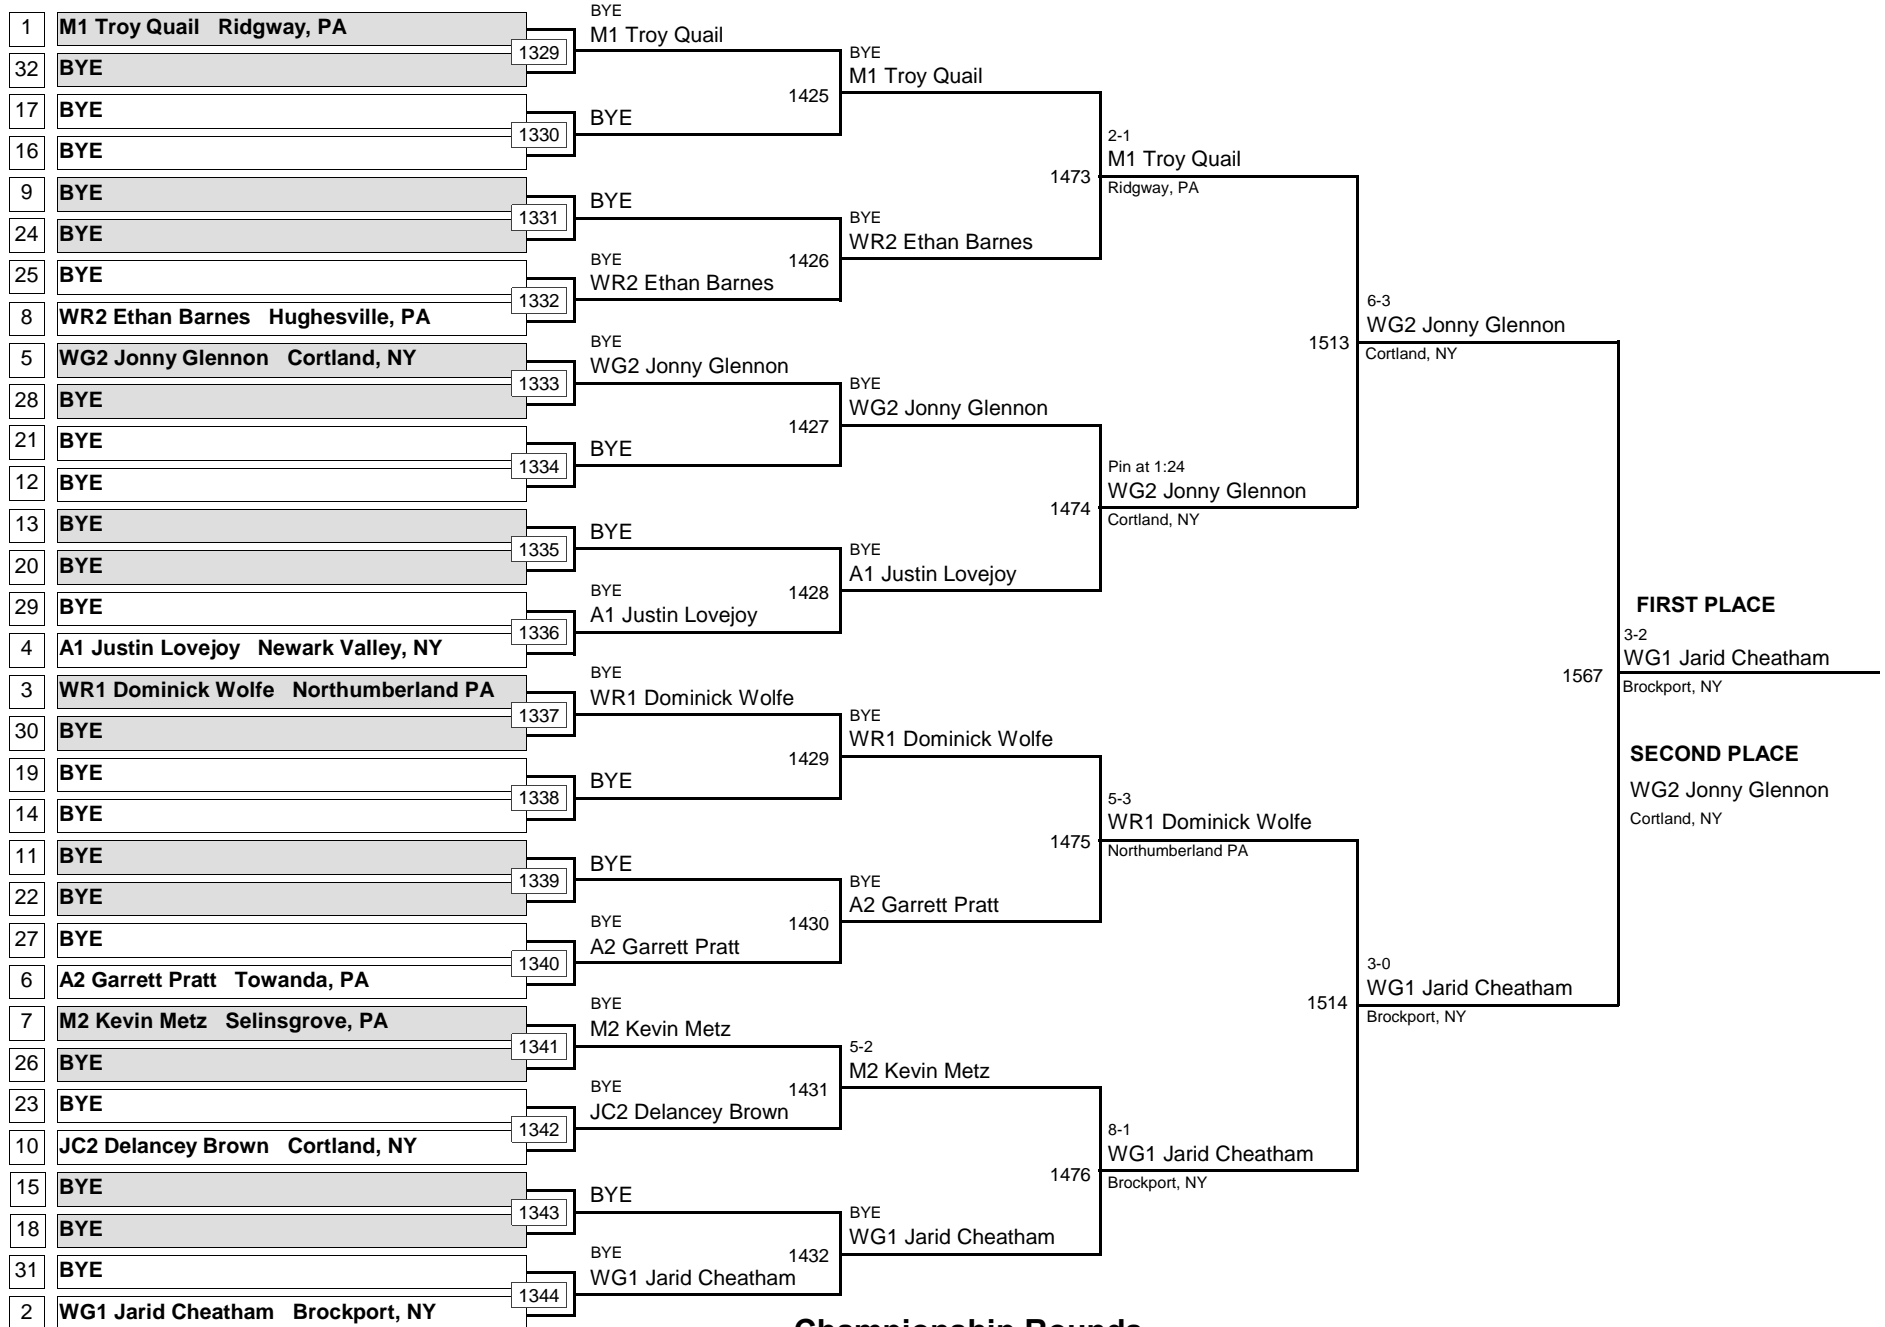

OPEN

220

MAWA Northern Regional Championships

DIVISION

WEIGHT

April 19, 2015

Championship Rounds