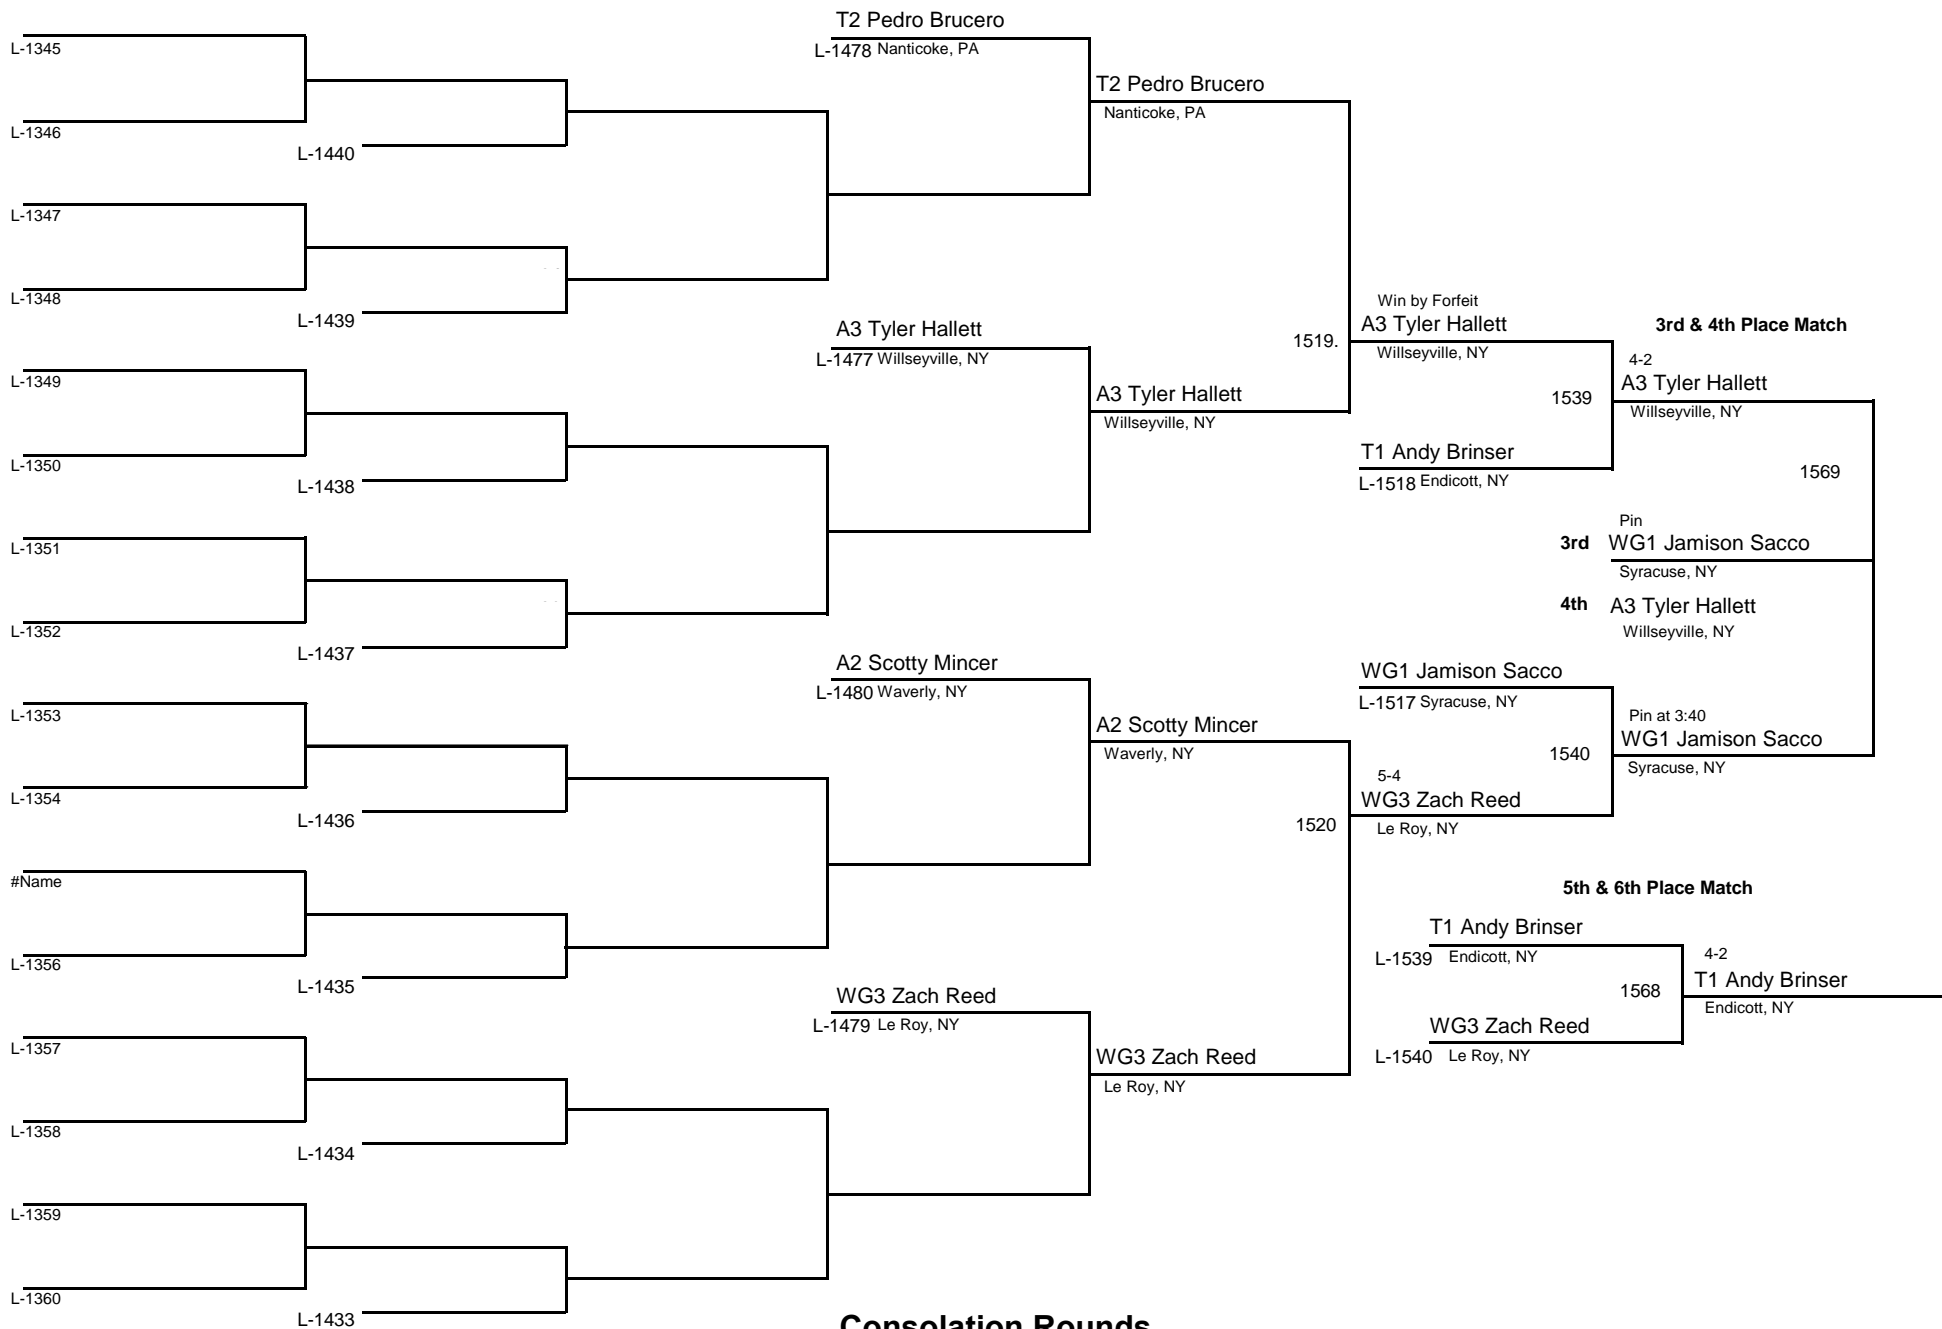

OPEN

DIVISION

295

WEIGHT

MAWA Northern Regional Championships

April 19, 2015

Consolation Rounds