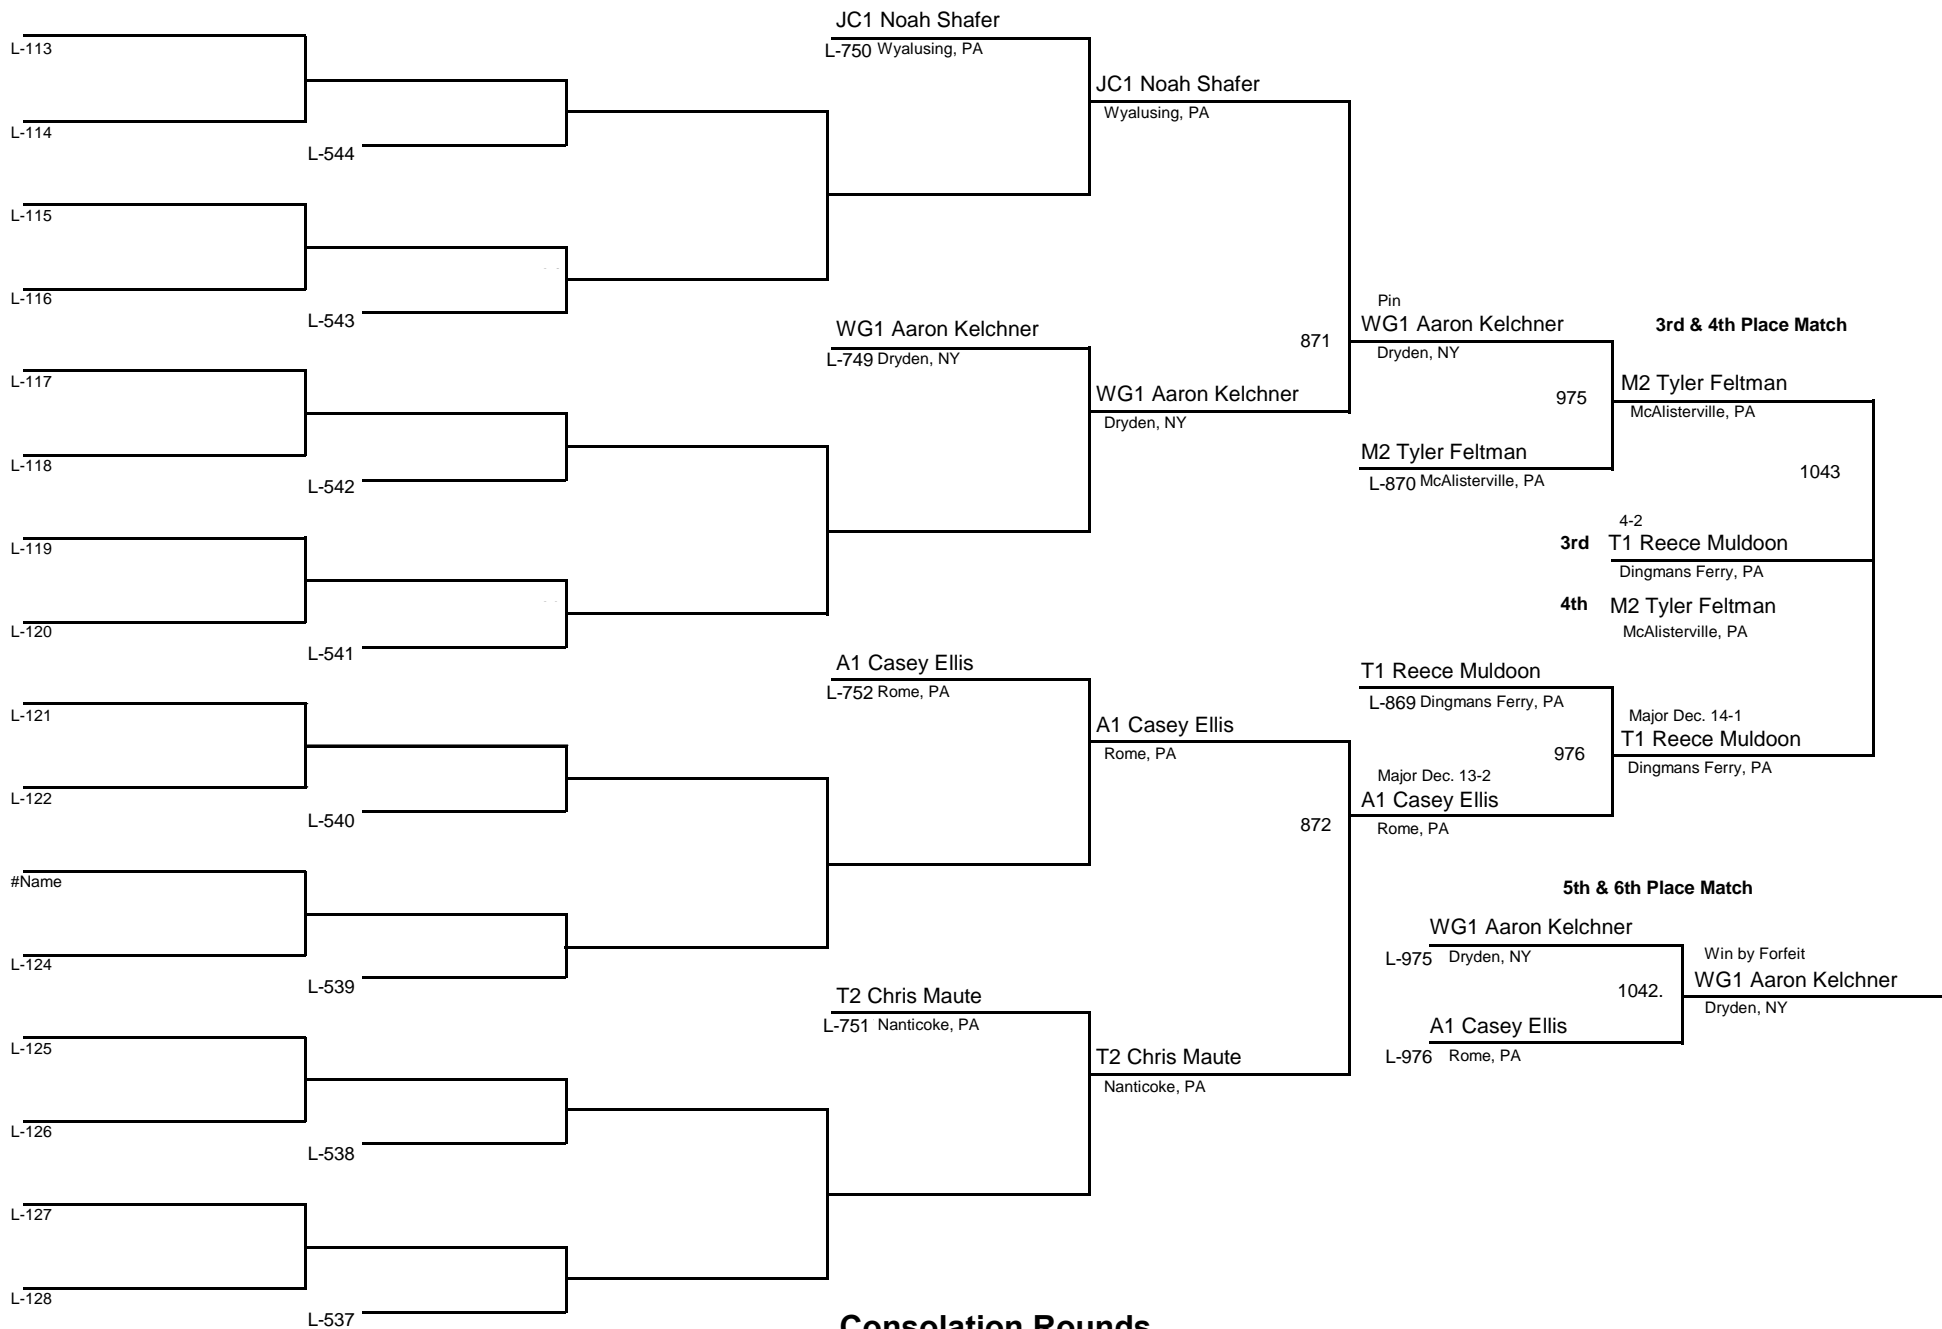

WEIGHT

April 19, 2015

ADVANCED

DIVISION

130

WEIGHT

MAWA Northern Regional Championships

April 19, 2015