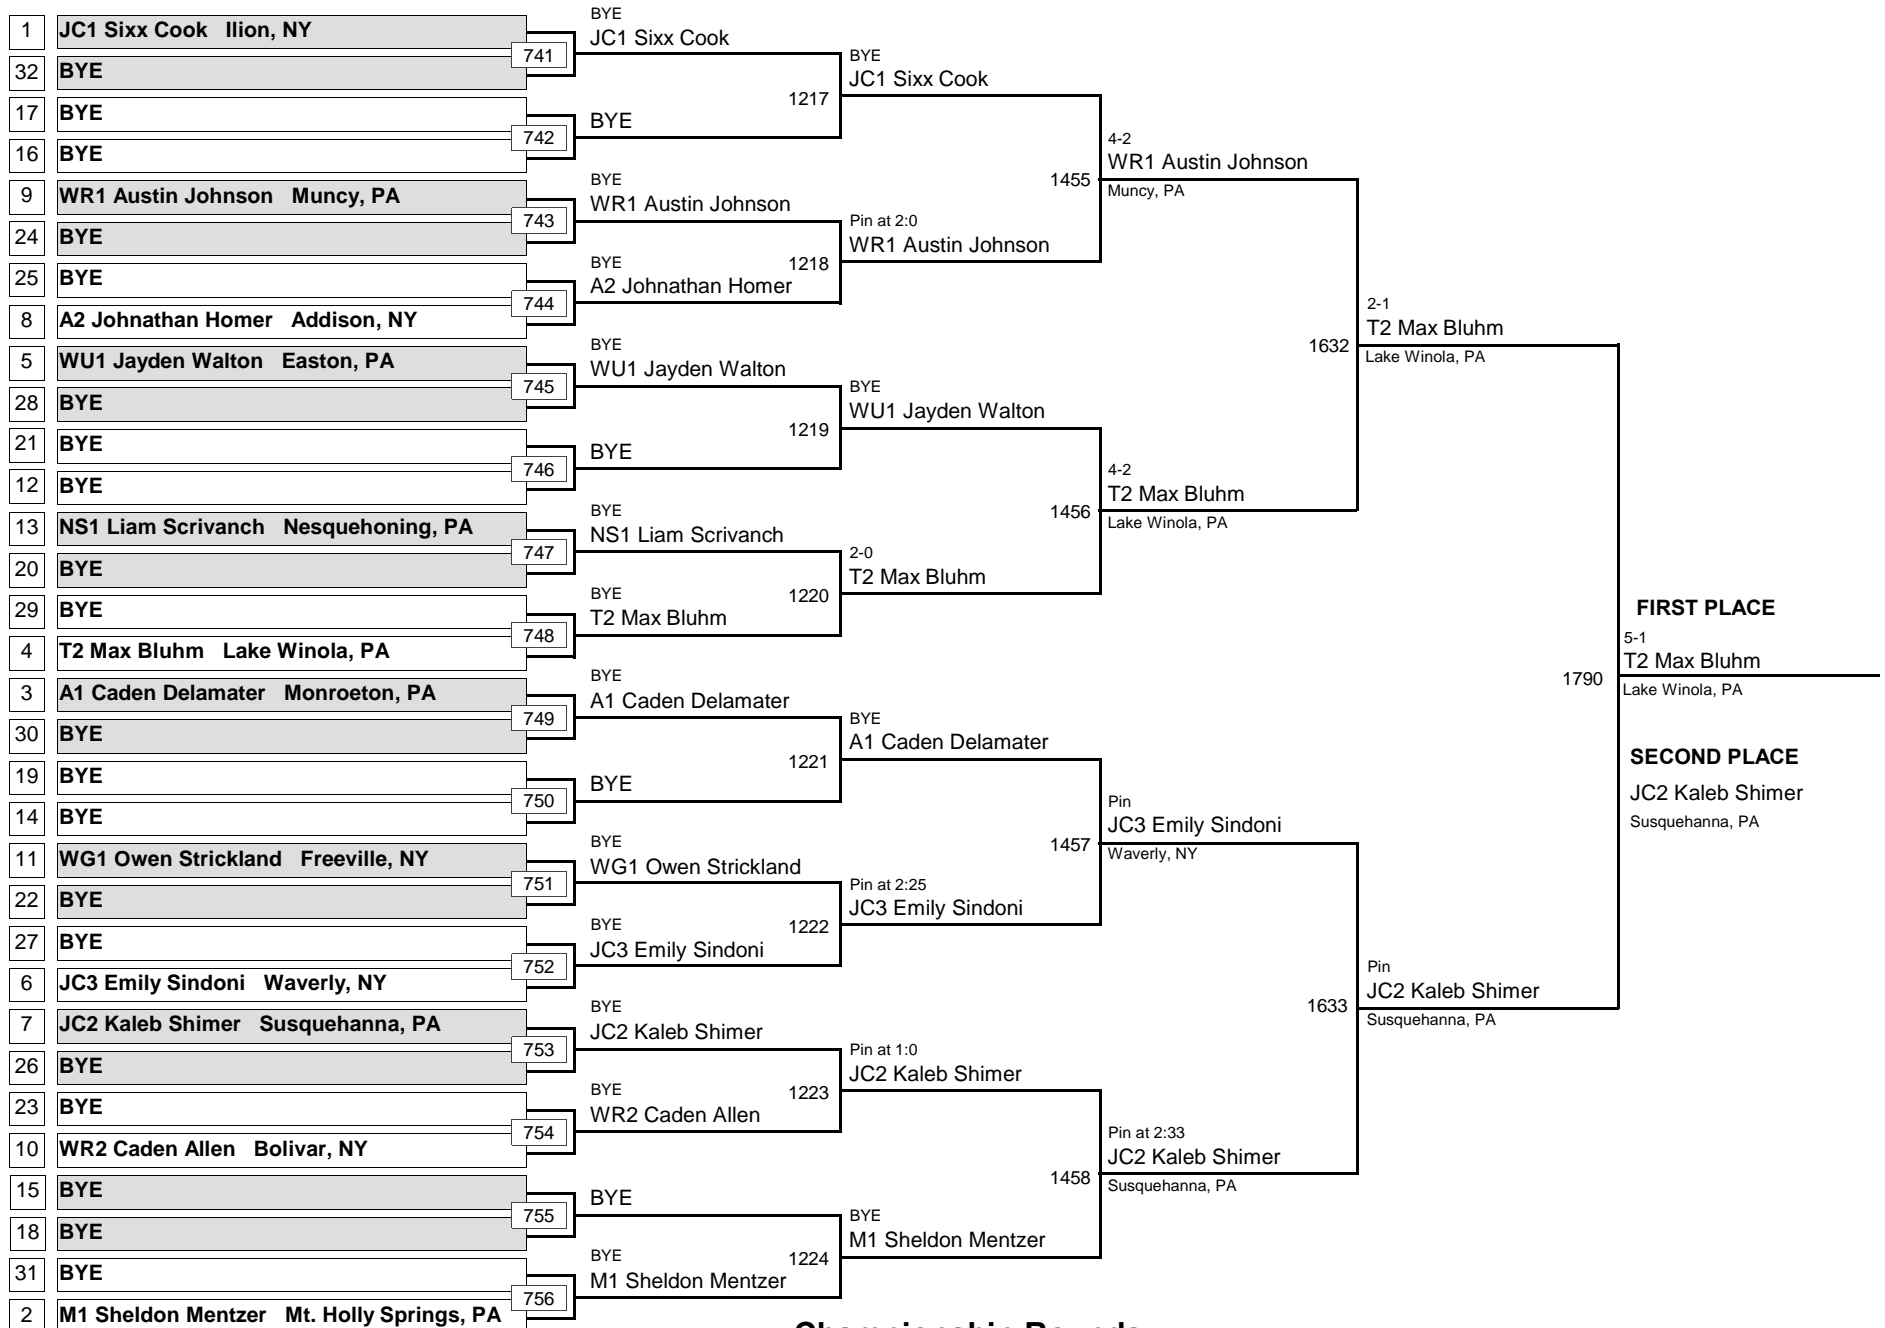

MIDGET

75

MAWA Northern Regional Championships

DIVISION

WEIGHT

April 18, 2015