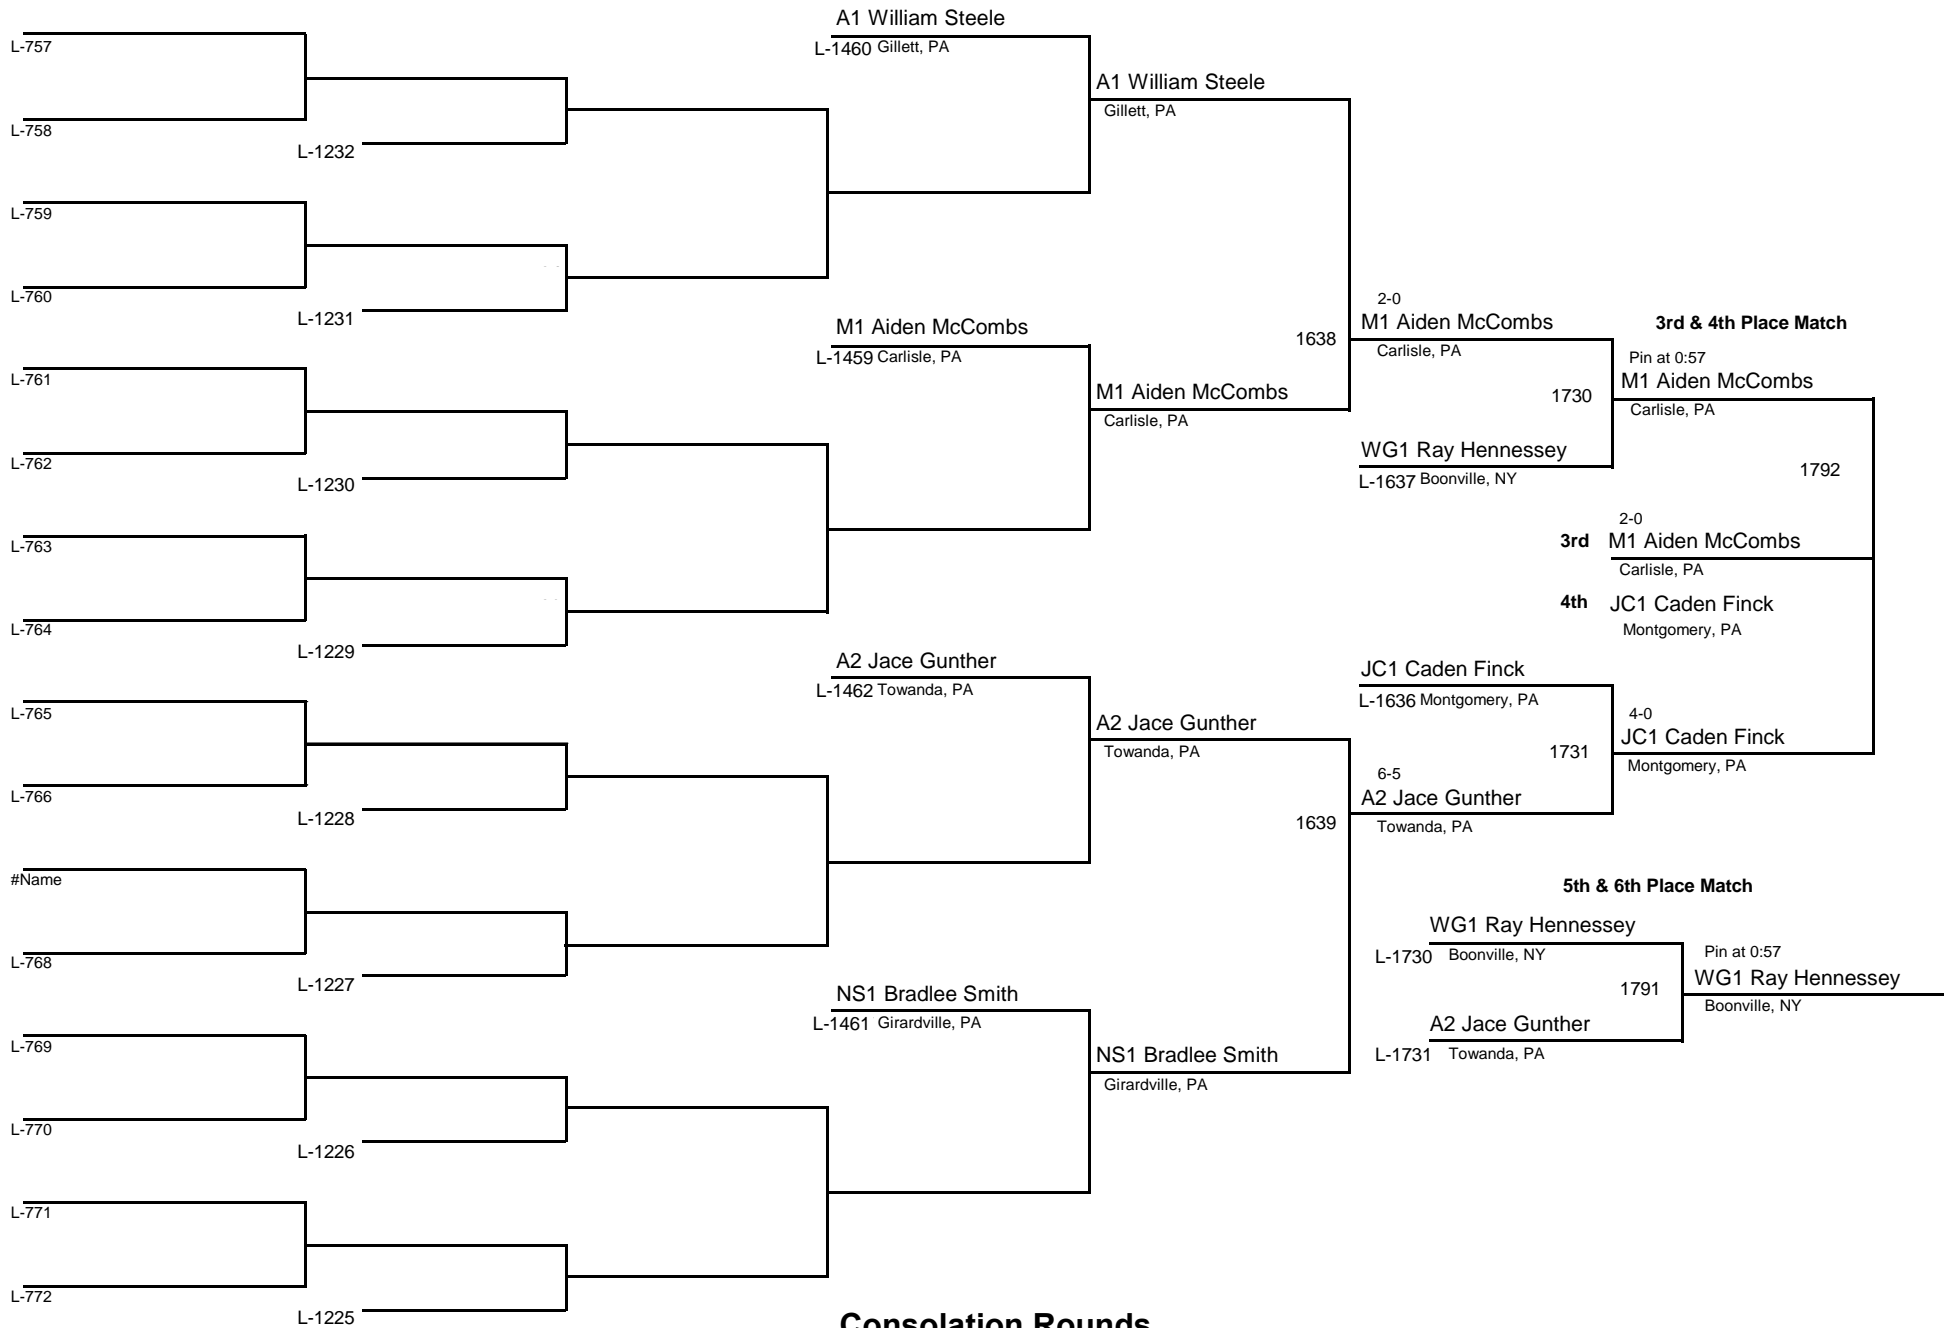

MIDGET

DIVISION

80

WEIGHT

MAWA Northern Regional Championships

April 18, 2015

Consolation Rounds

MIDGET