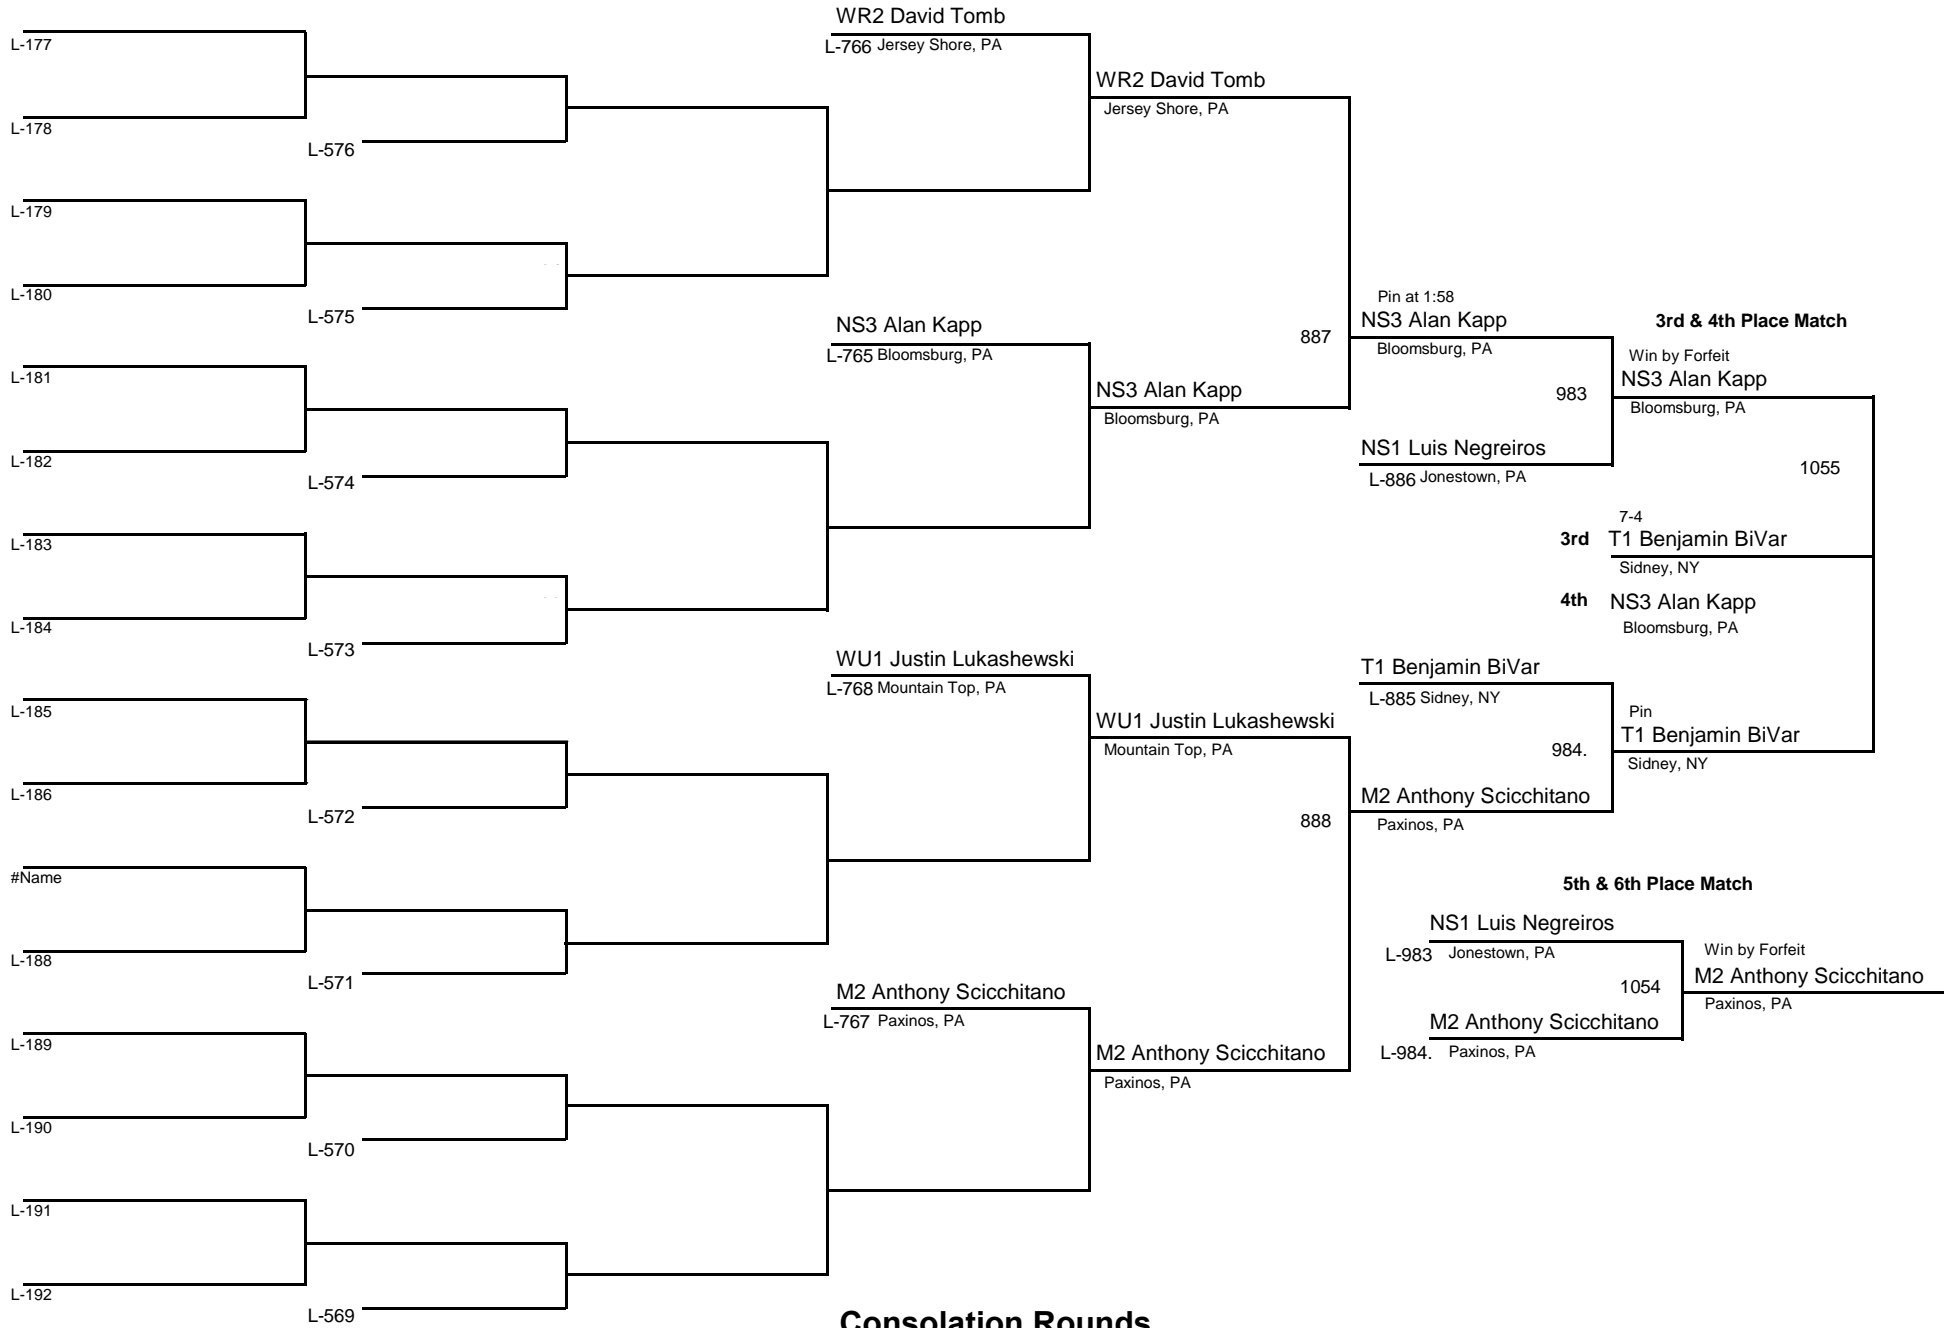

ADVANCED

DIVISION

152

WEIGHT

MAWA Northern Regional Championships

April 19, 2015

Consolation Rounds