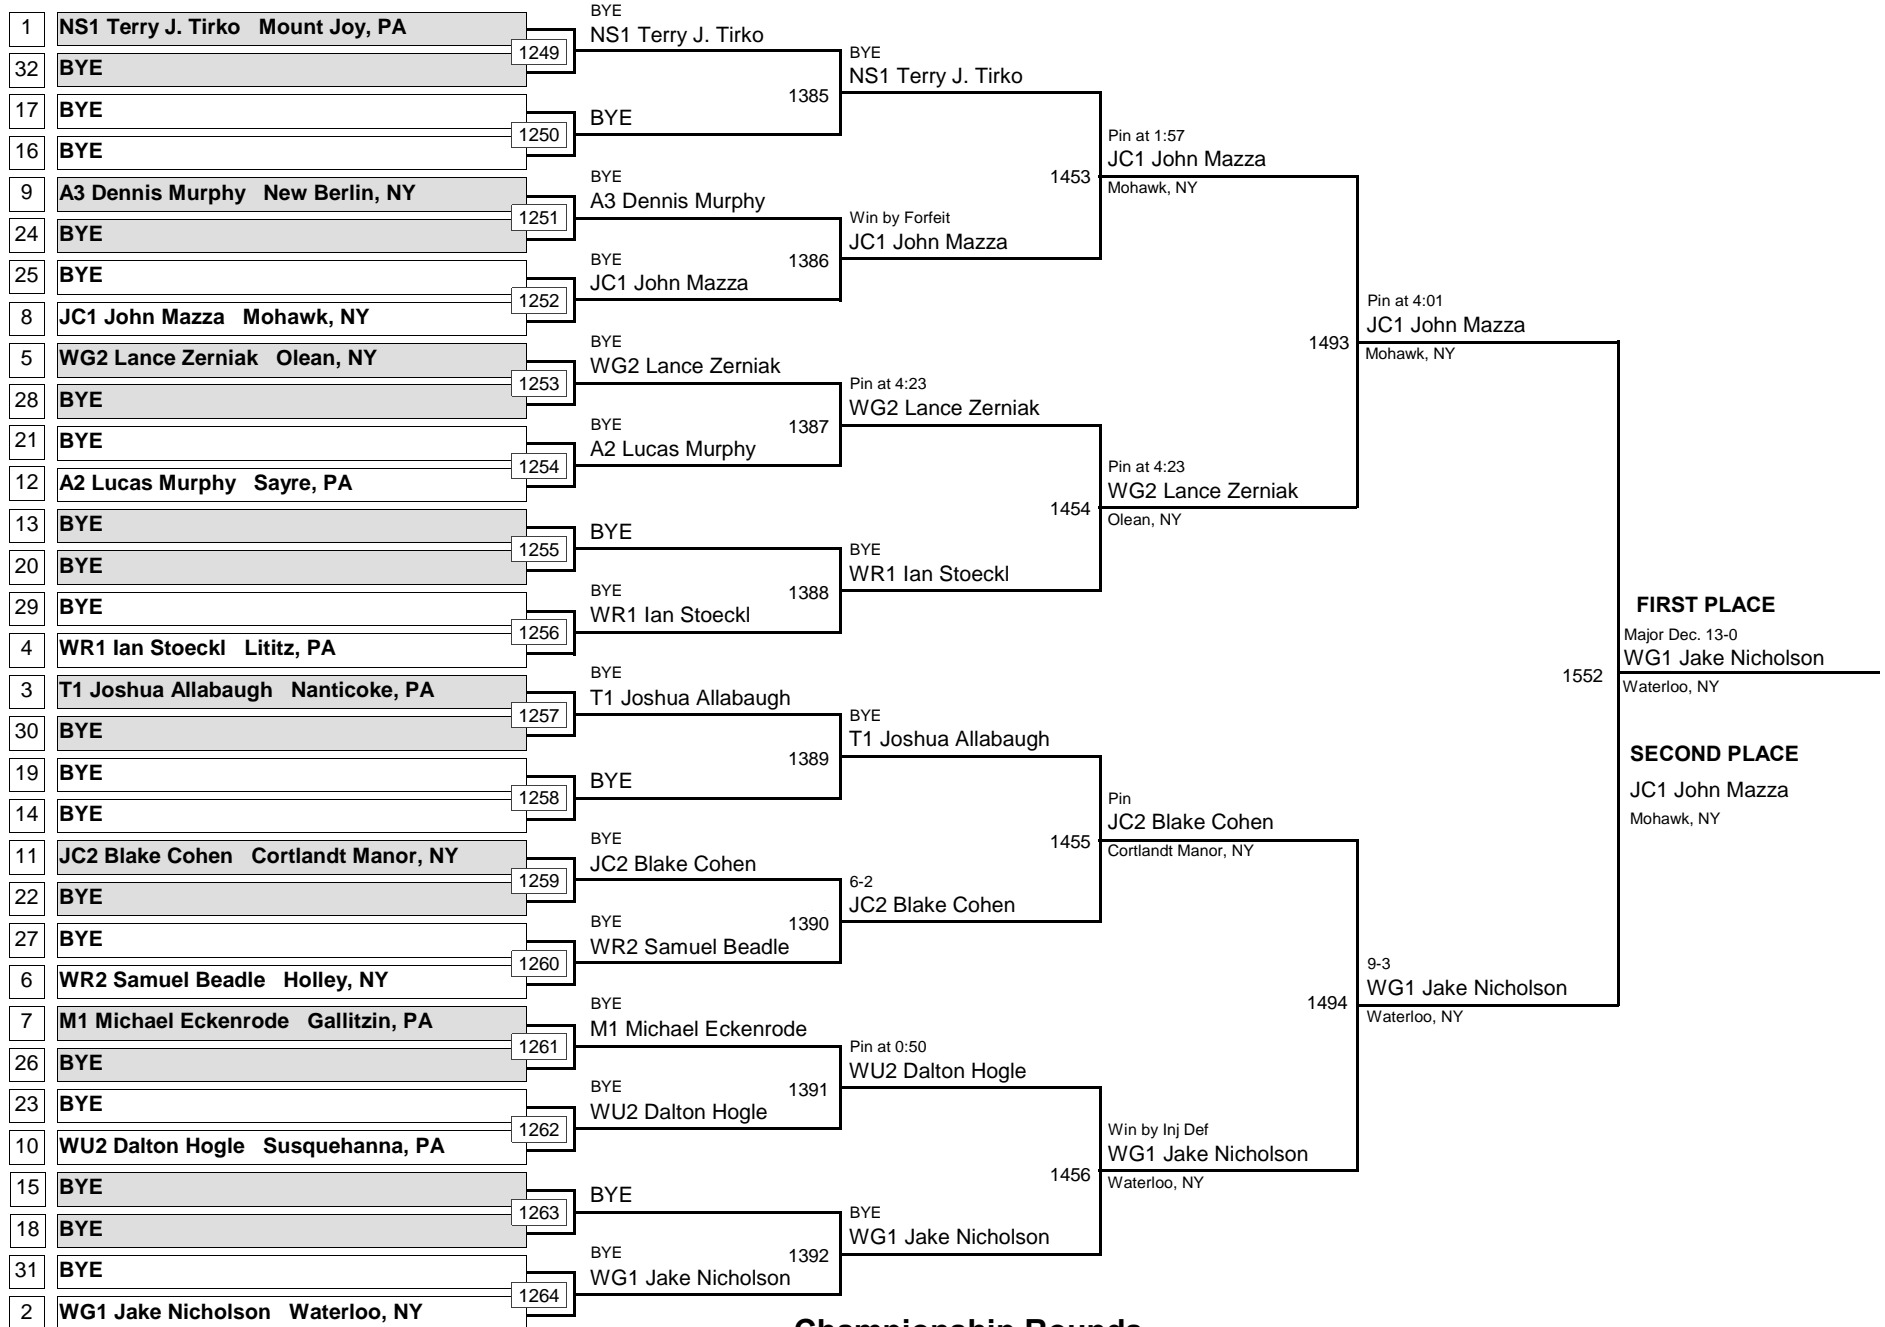

OPEN

150

MAWA Northern Regional Championships

DIVISION

WEIGHT

April 19, 2015

Championship Rounds