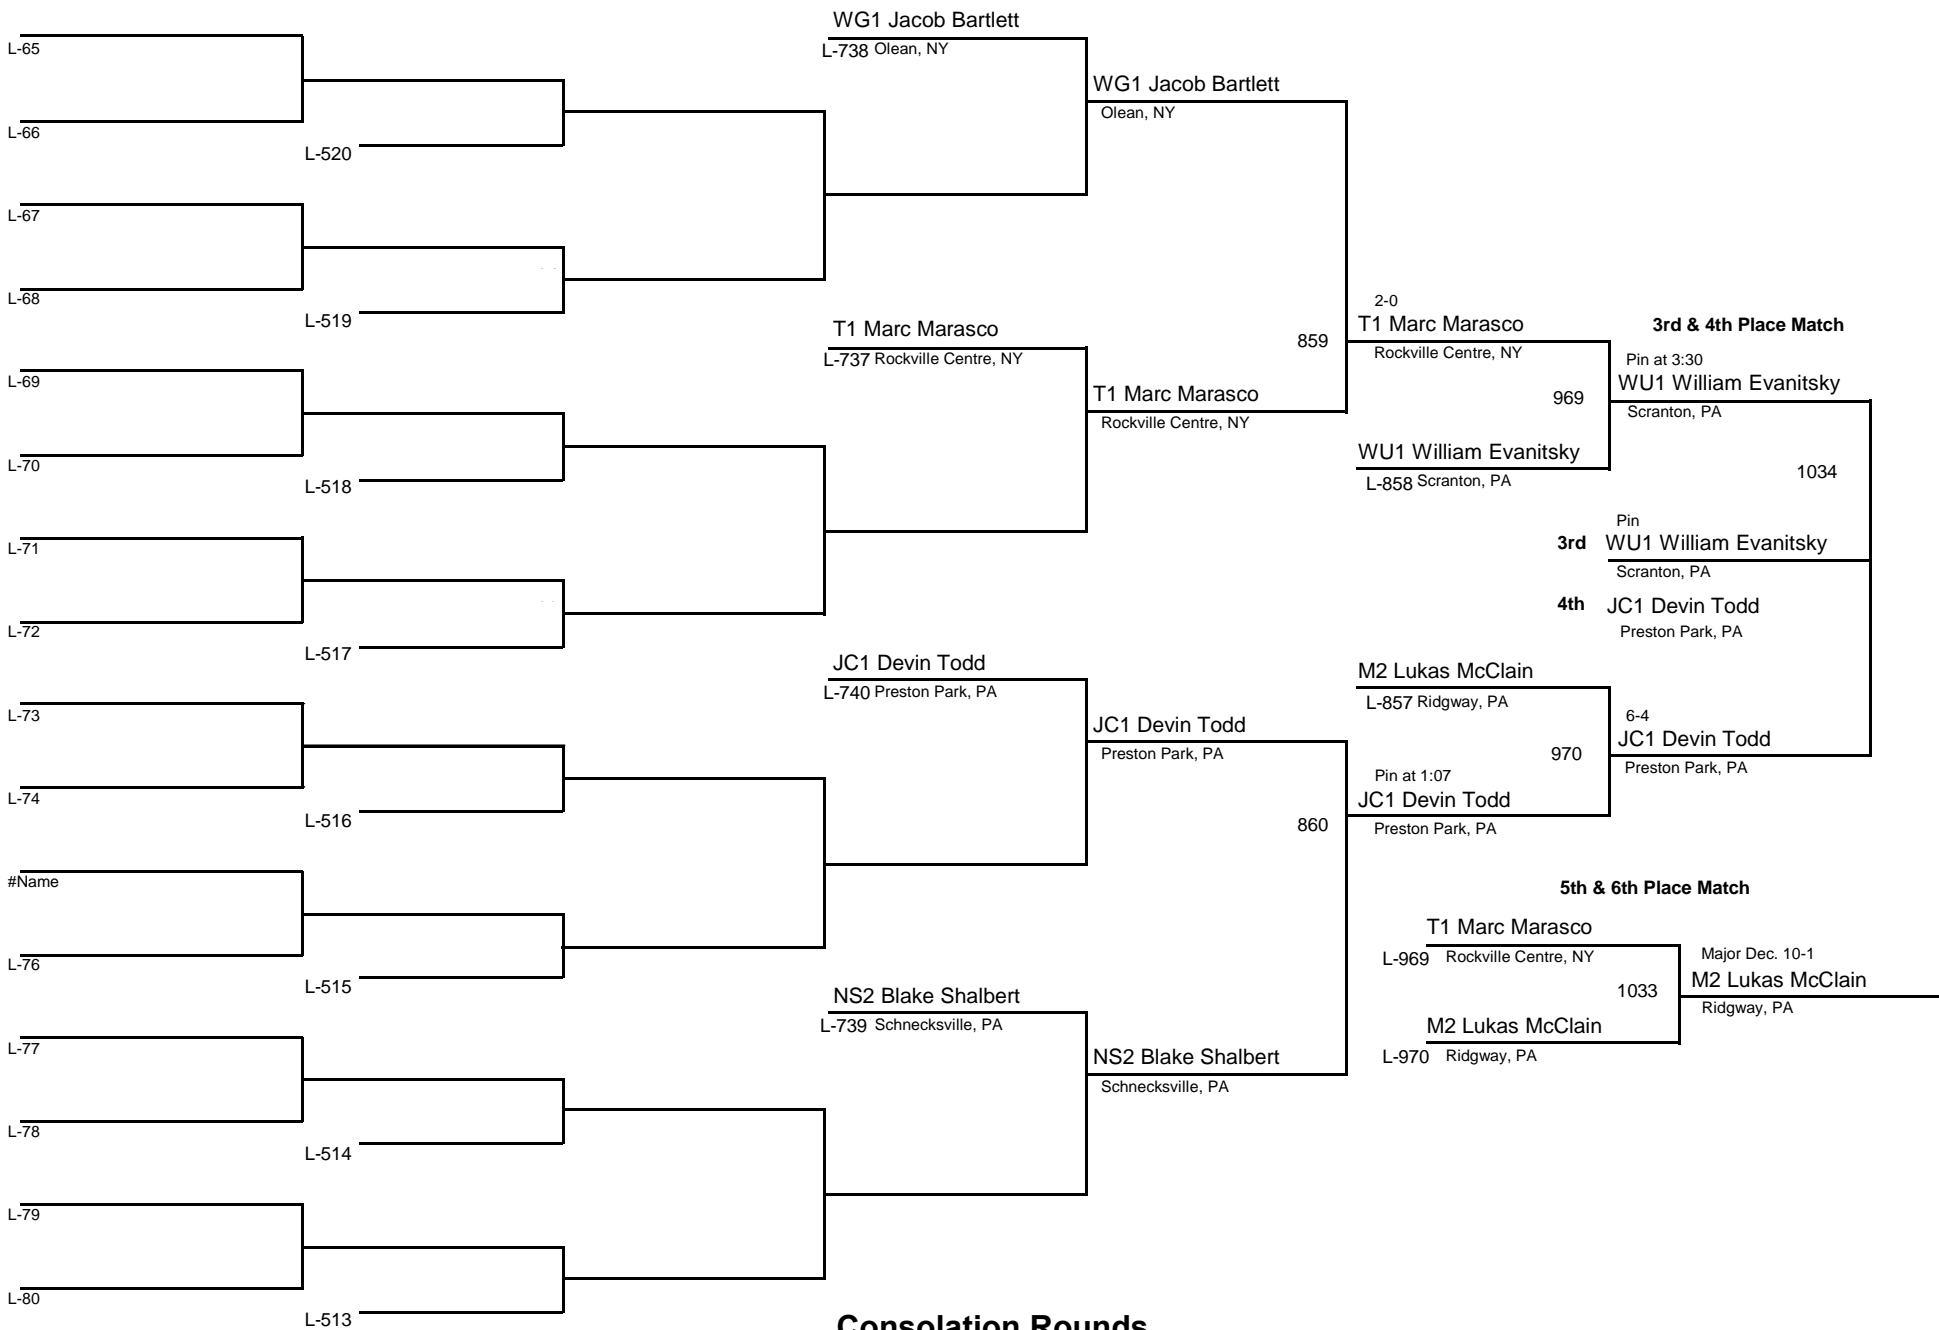

ADVANCED

DIVISION

115

WEIGHT

MAWA Northern Regional Championships

April 19, 2015