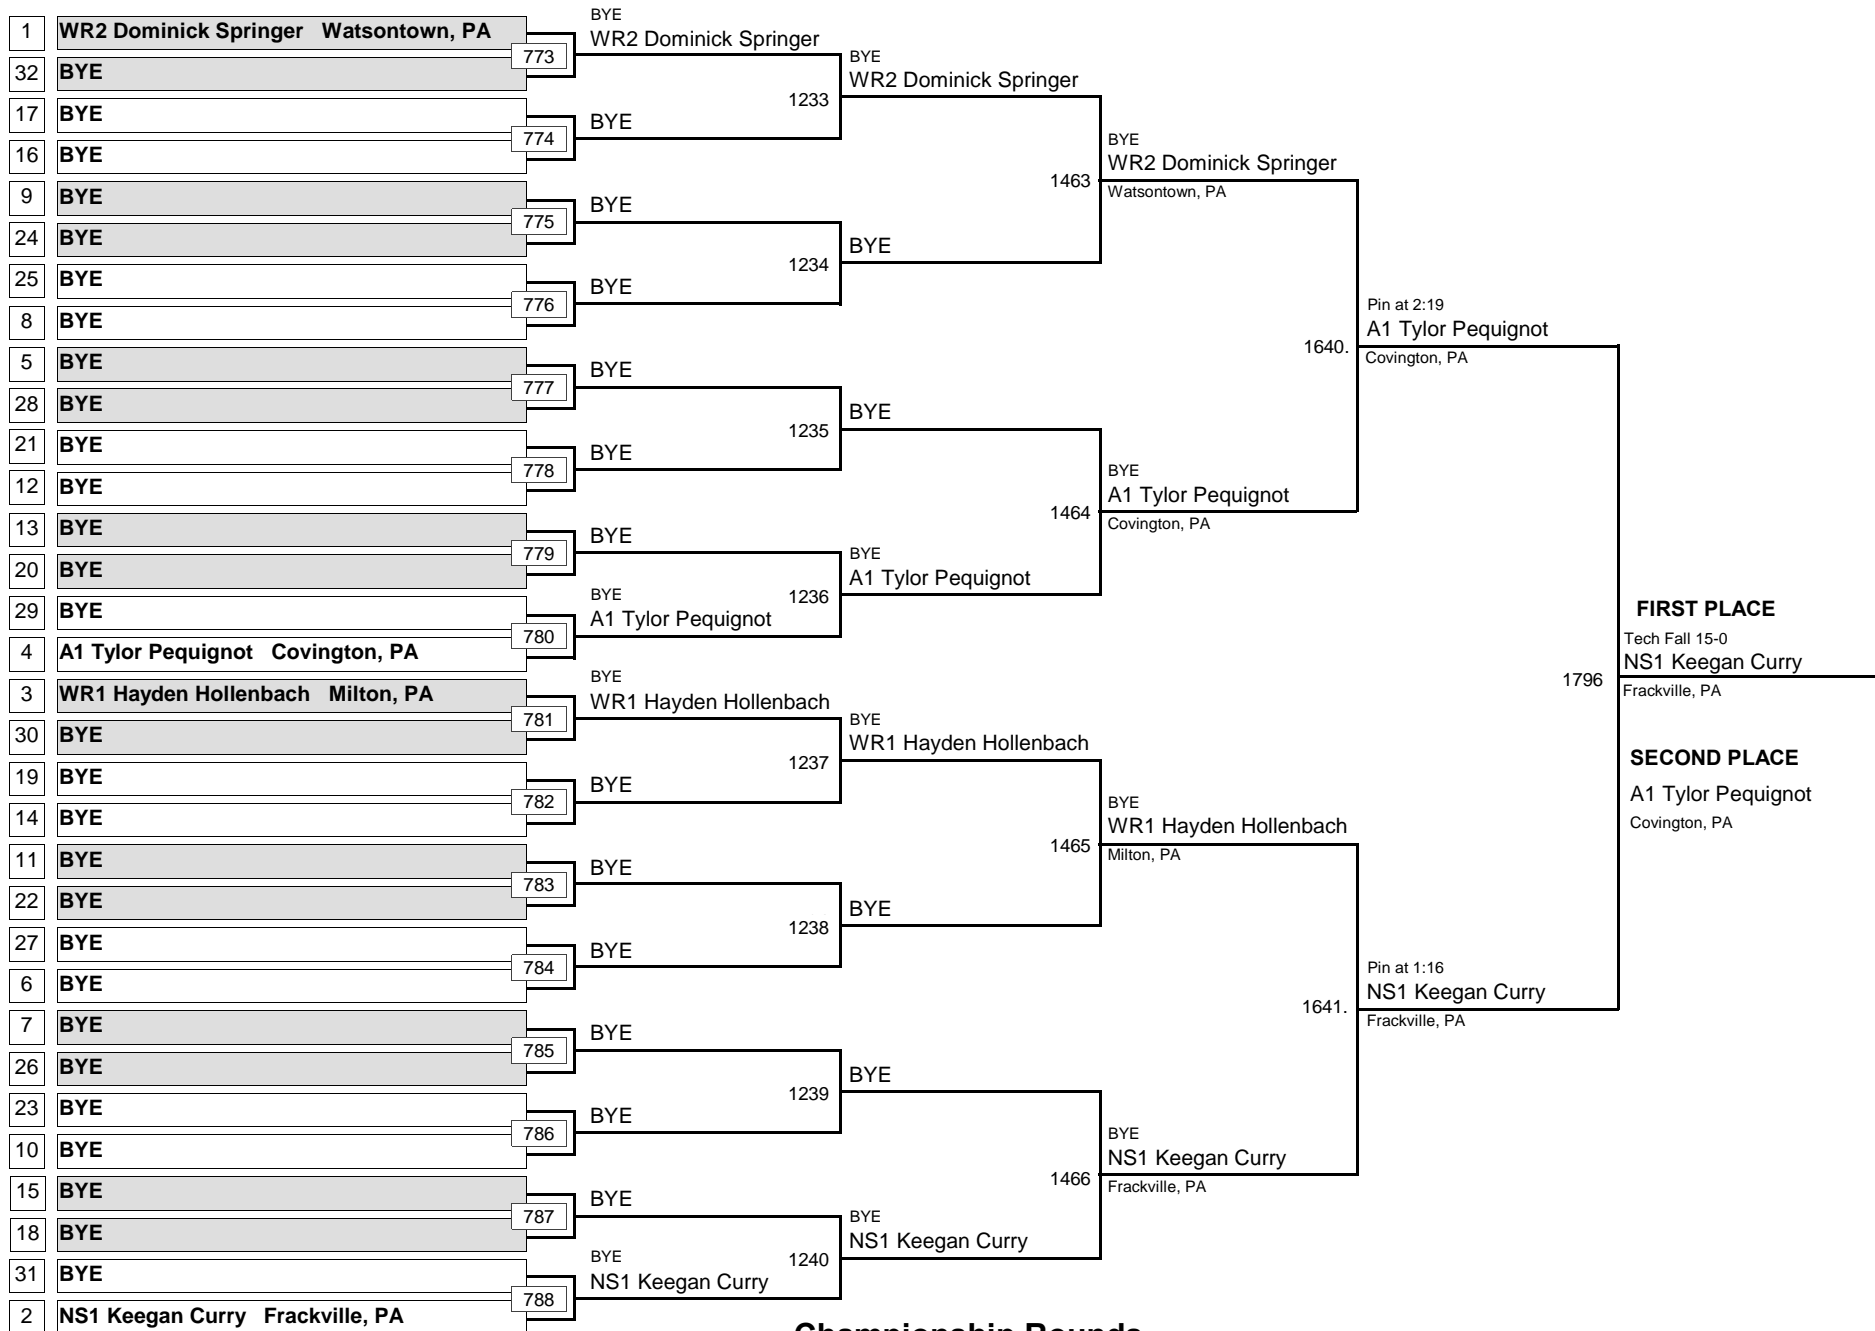

MIDGET

85

MAWA Northern Regional Championships

DIVISION

WEIGHT

April 18, 2015

Championship Rounds