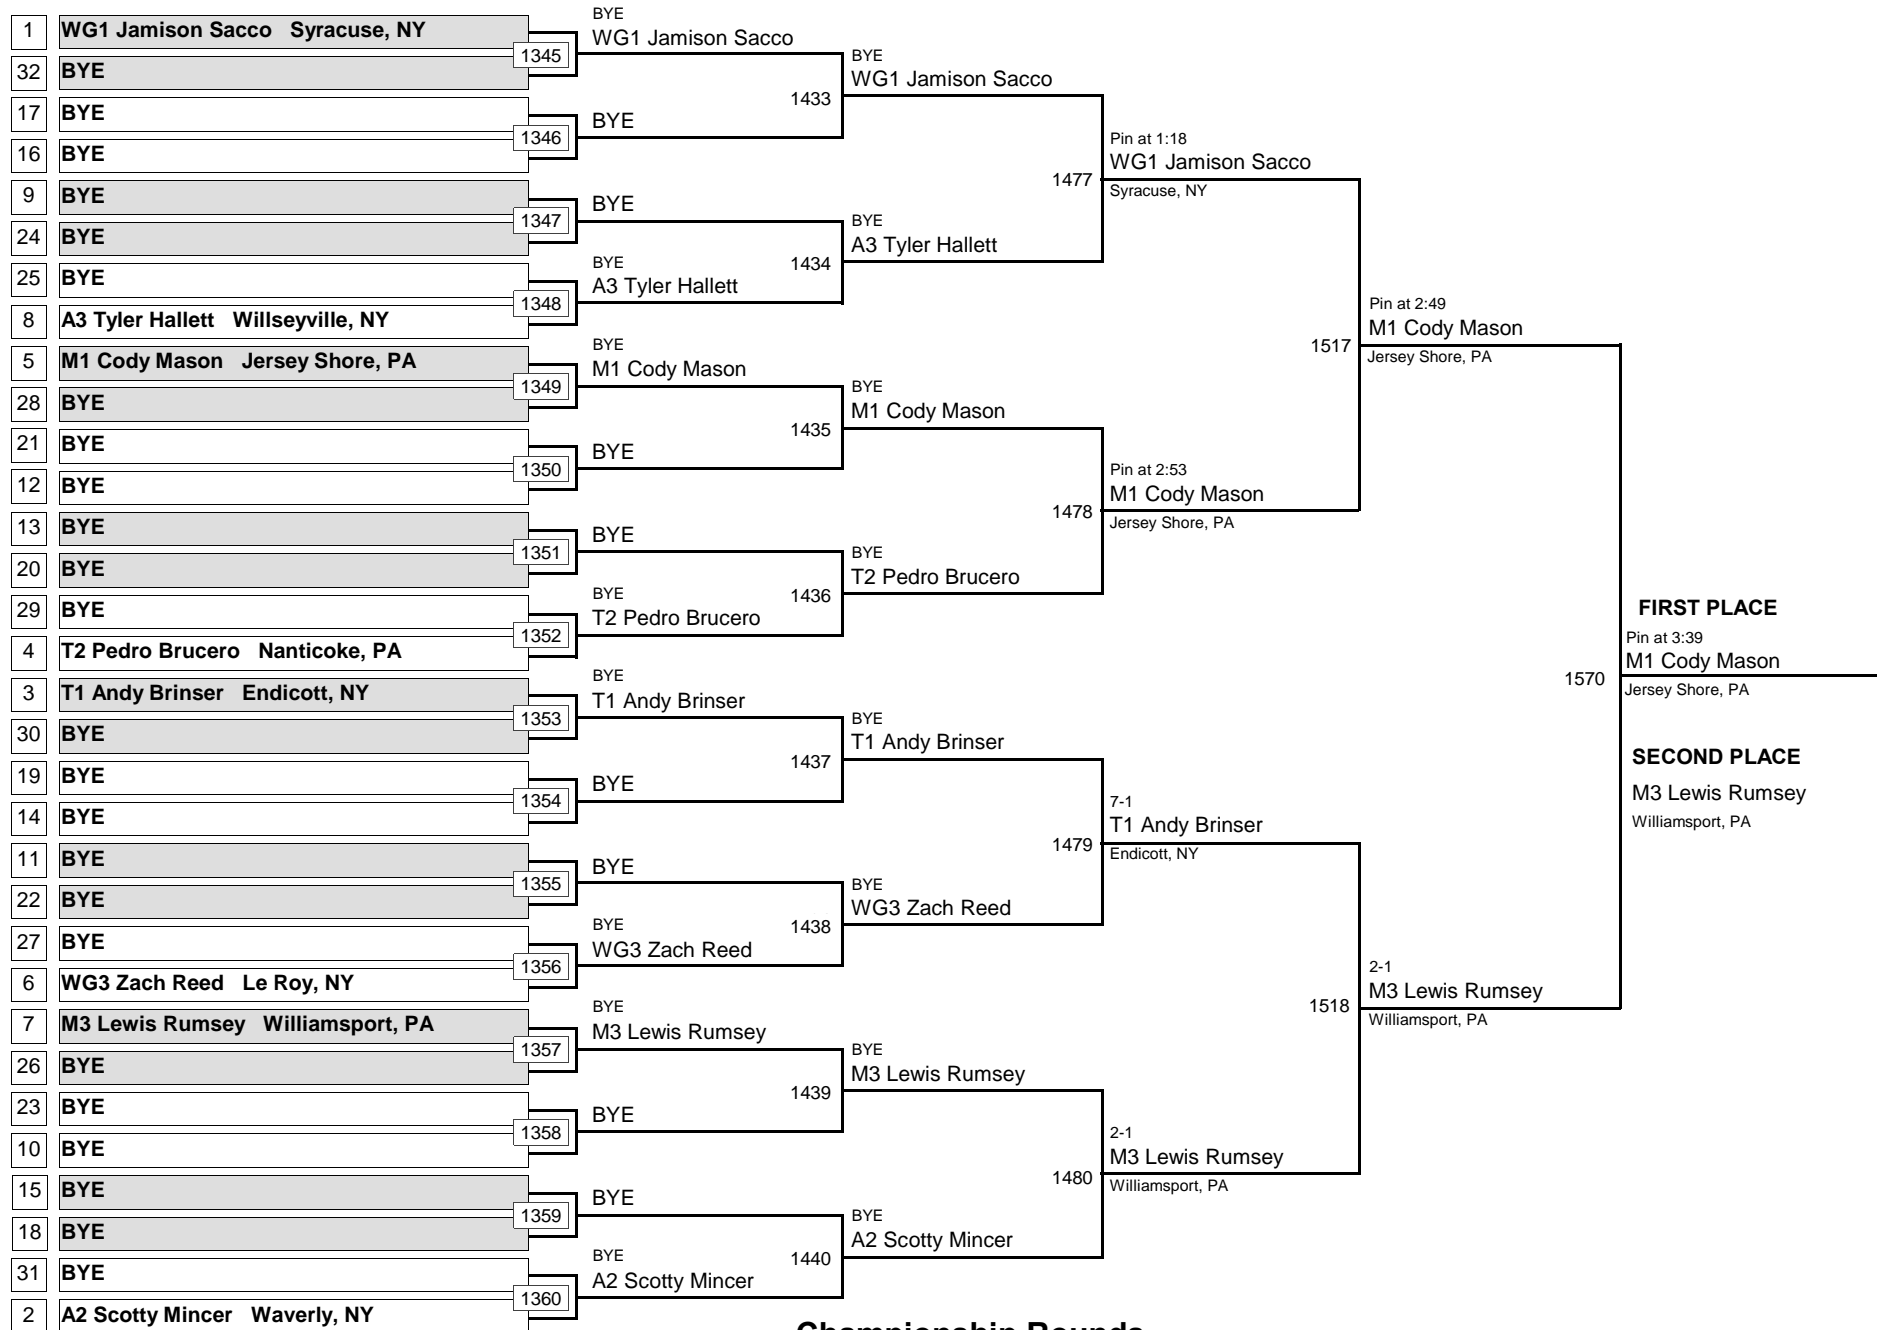

OPEN

295

MAWA Northern Regional Championships

DIVISION

WEIGHT

April 19, 2015

Championship Rounds