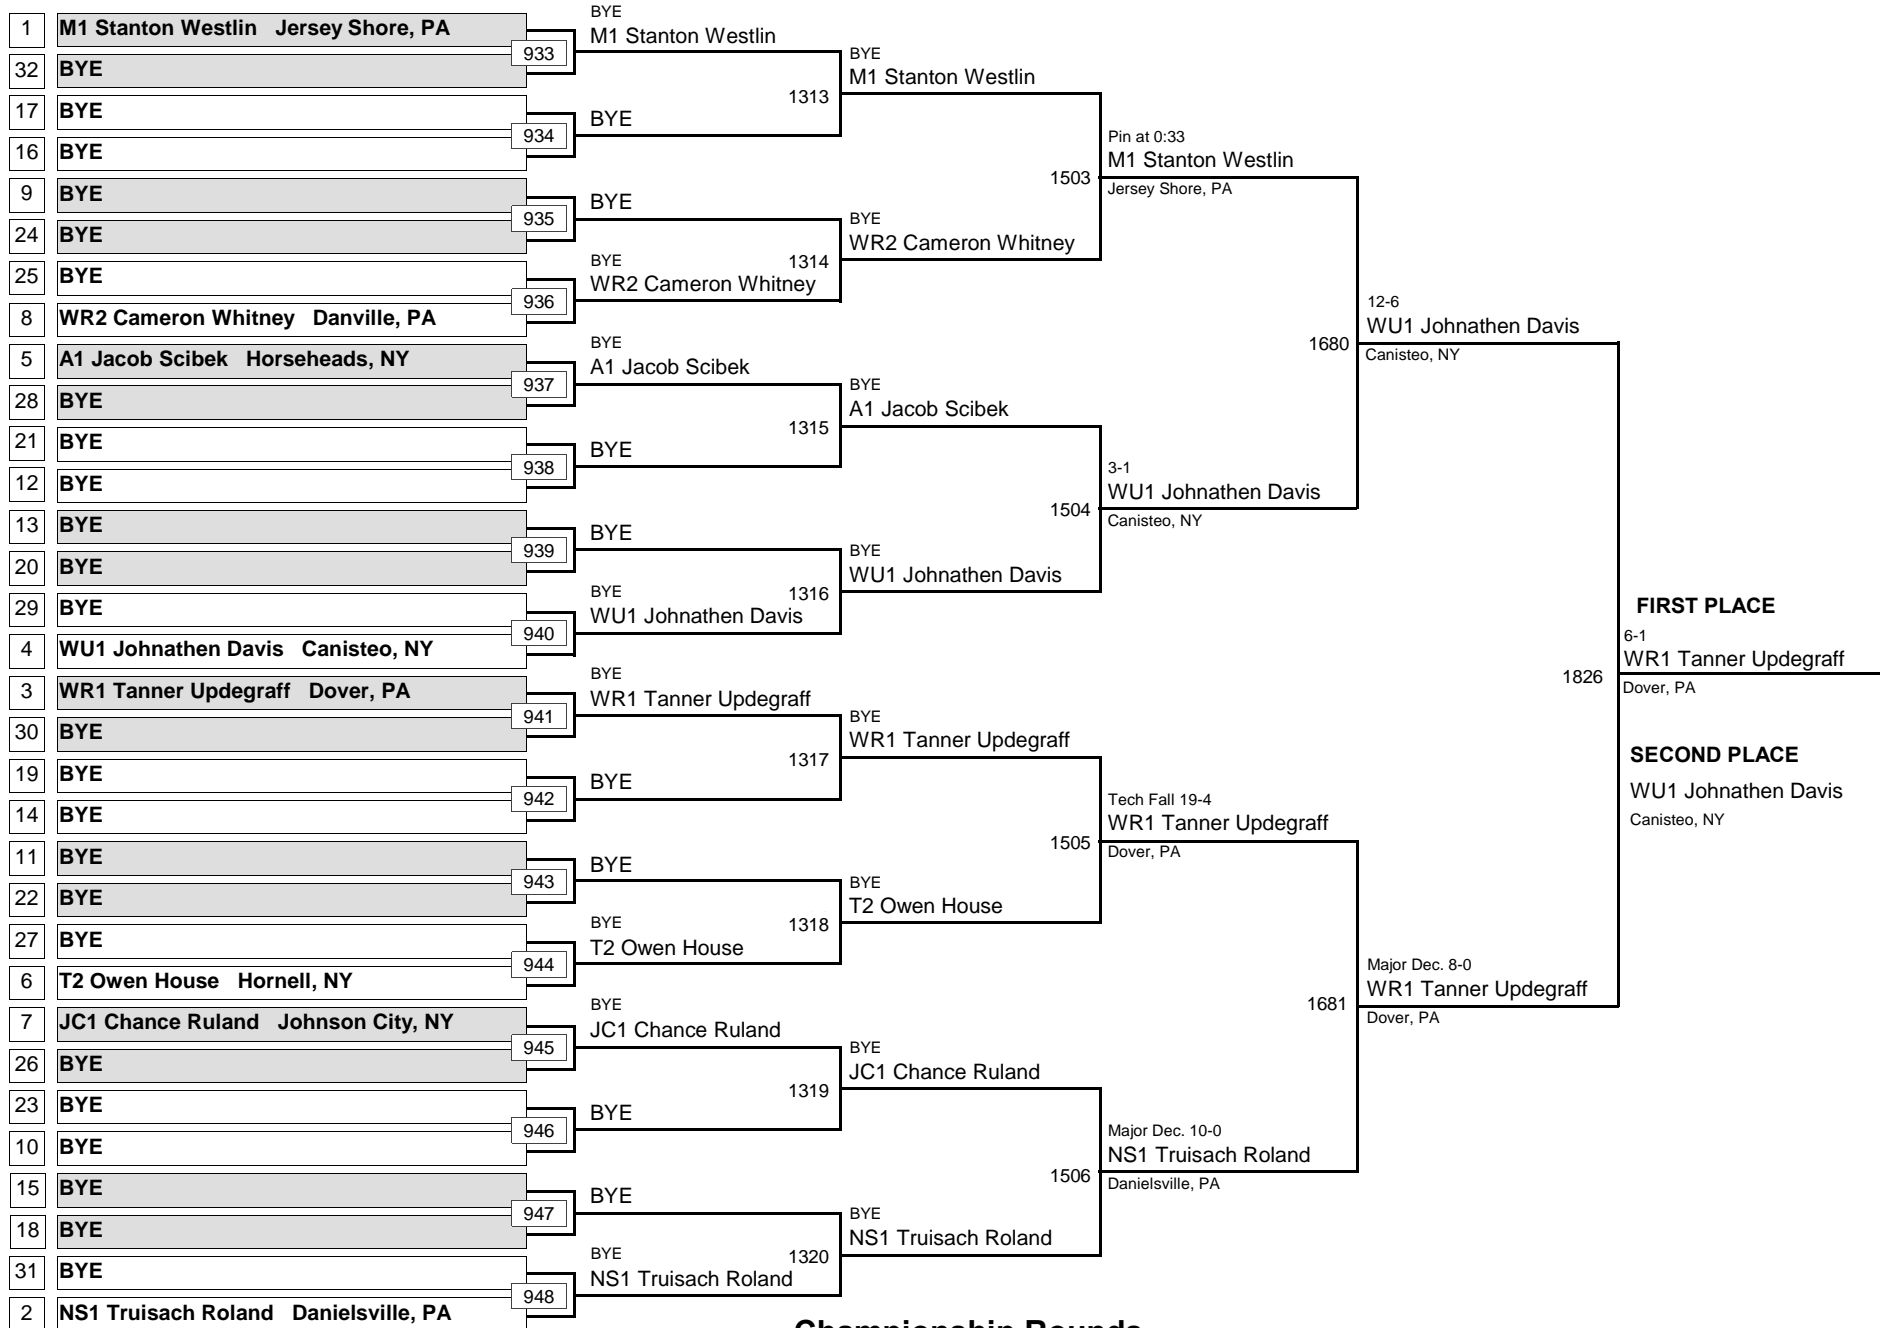

INTERMEDIATE

105

MAWA Northern Regional Championships

DIVISION

WEIGHT

April 18, 2015