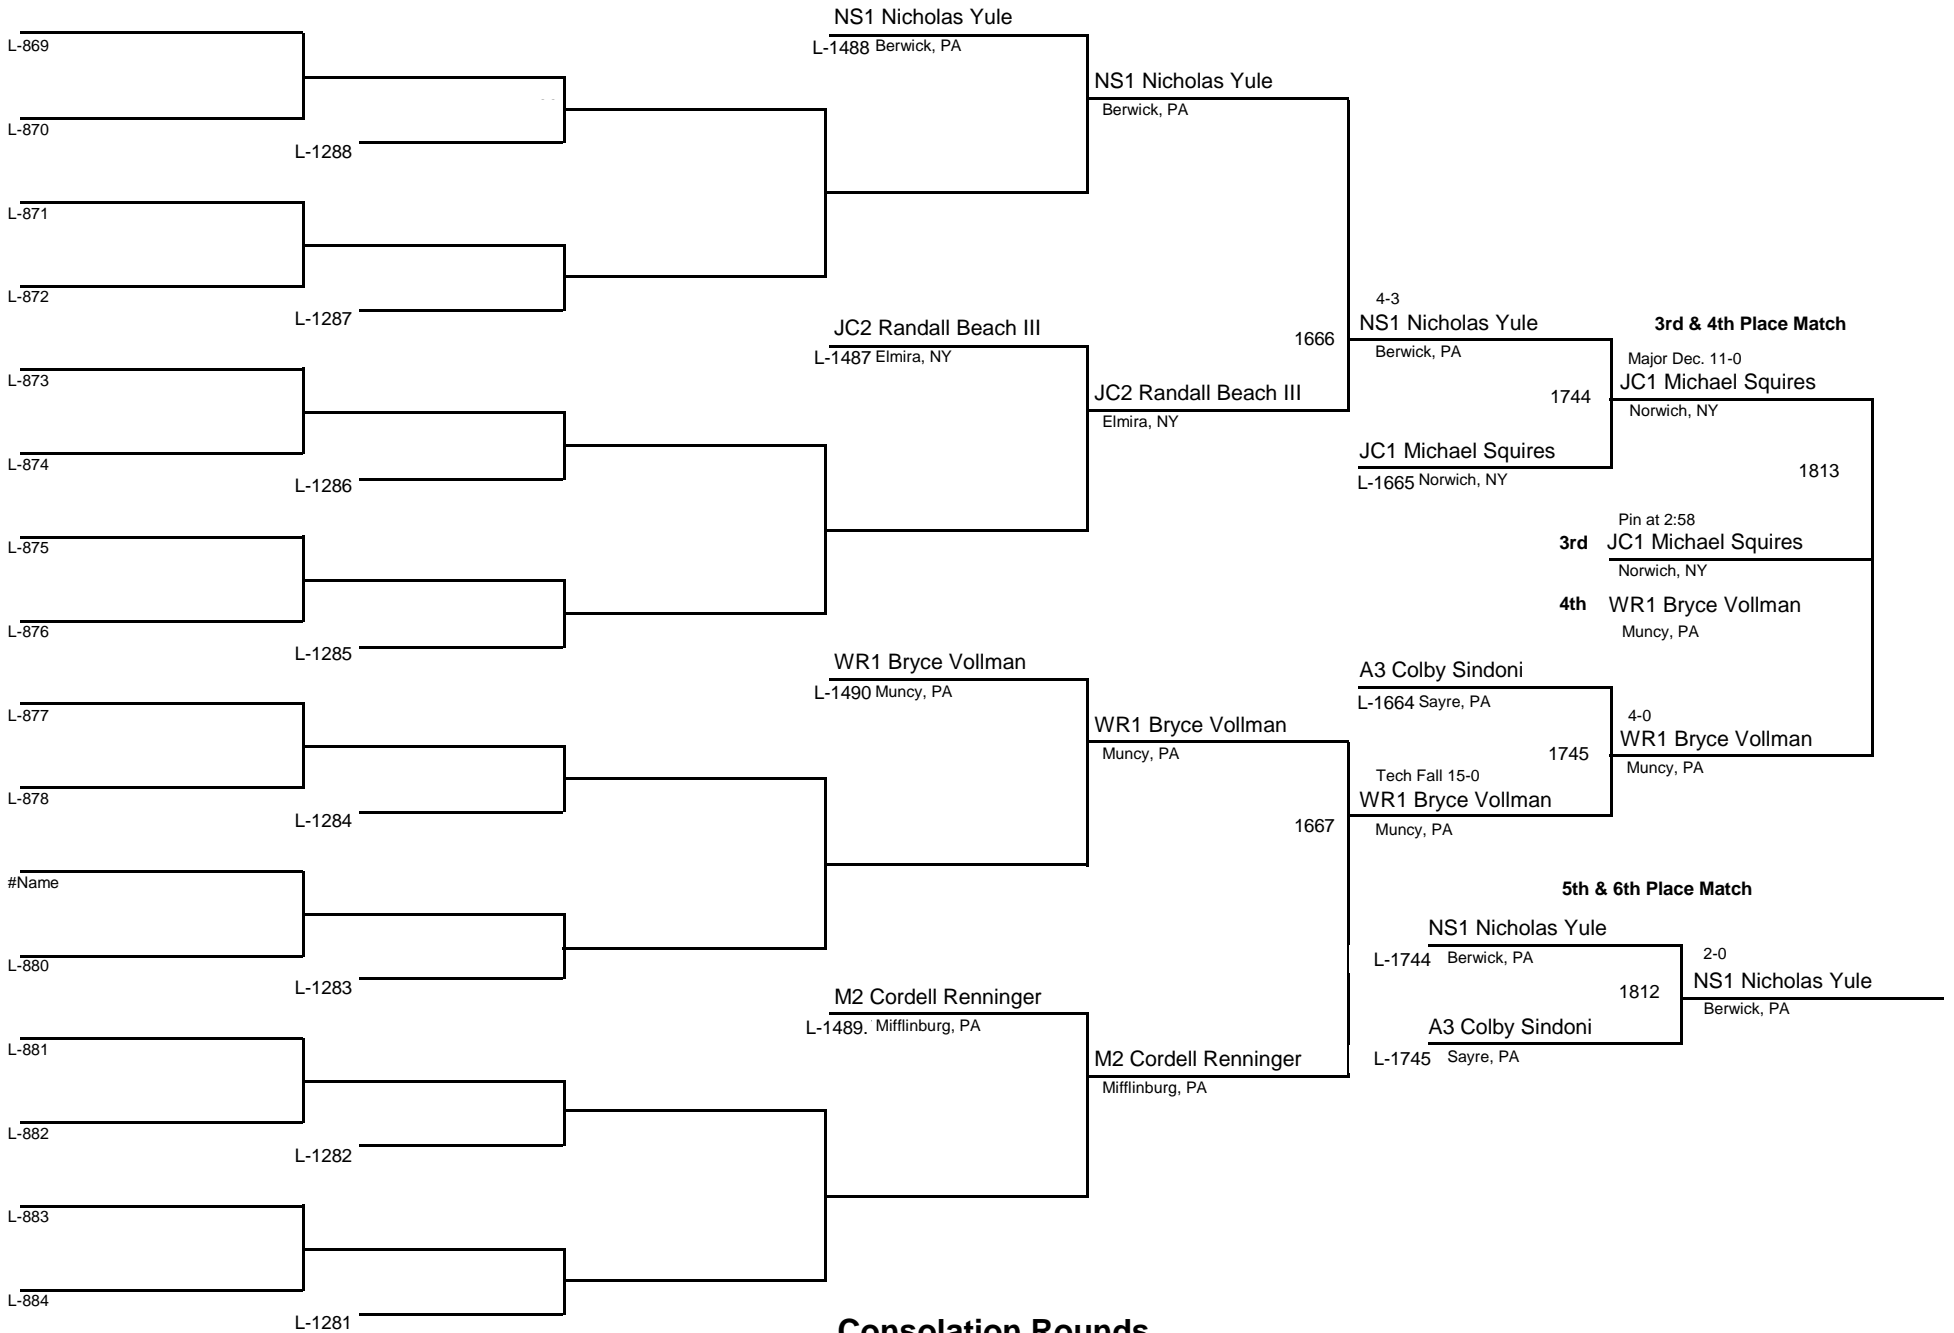

MAWA Northern Regional Championships

DIVISION

WEIGHT

April 18, 2015

Consolation Rounds

INTERMEDIATE

90

MAWA Northern Regional Championships