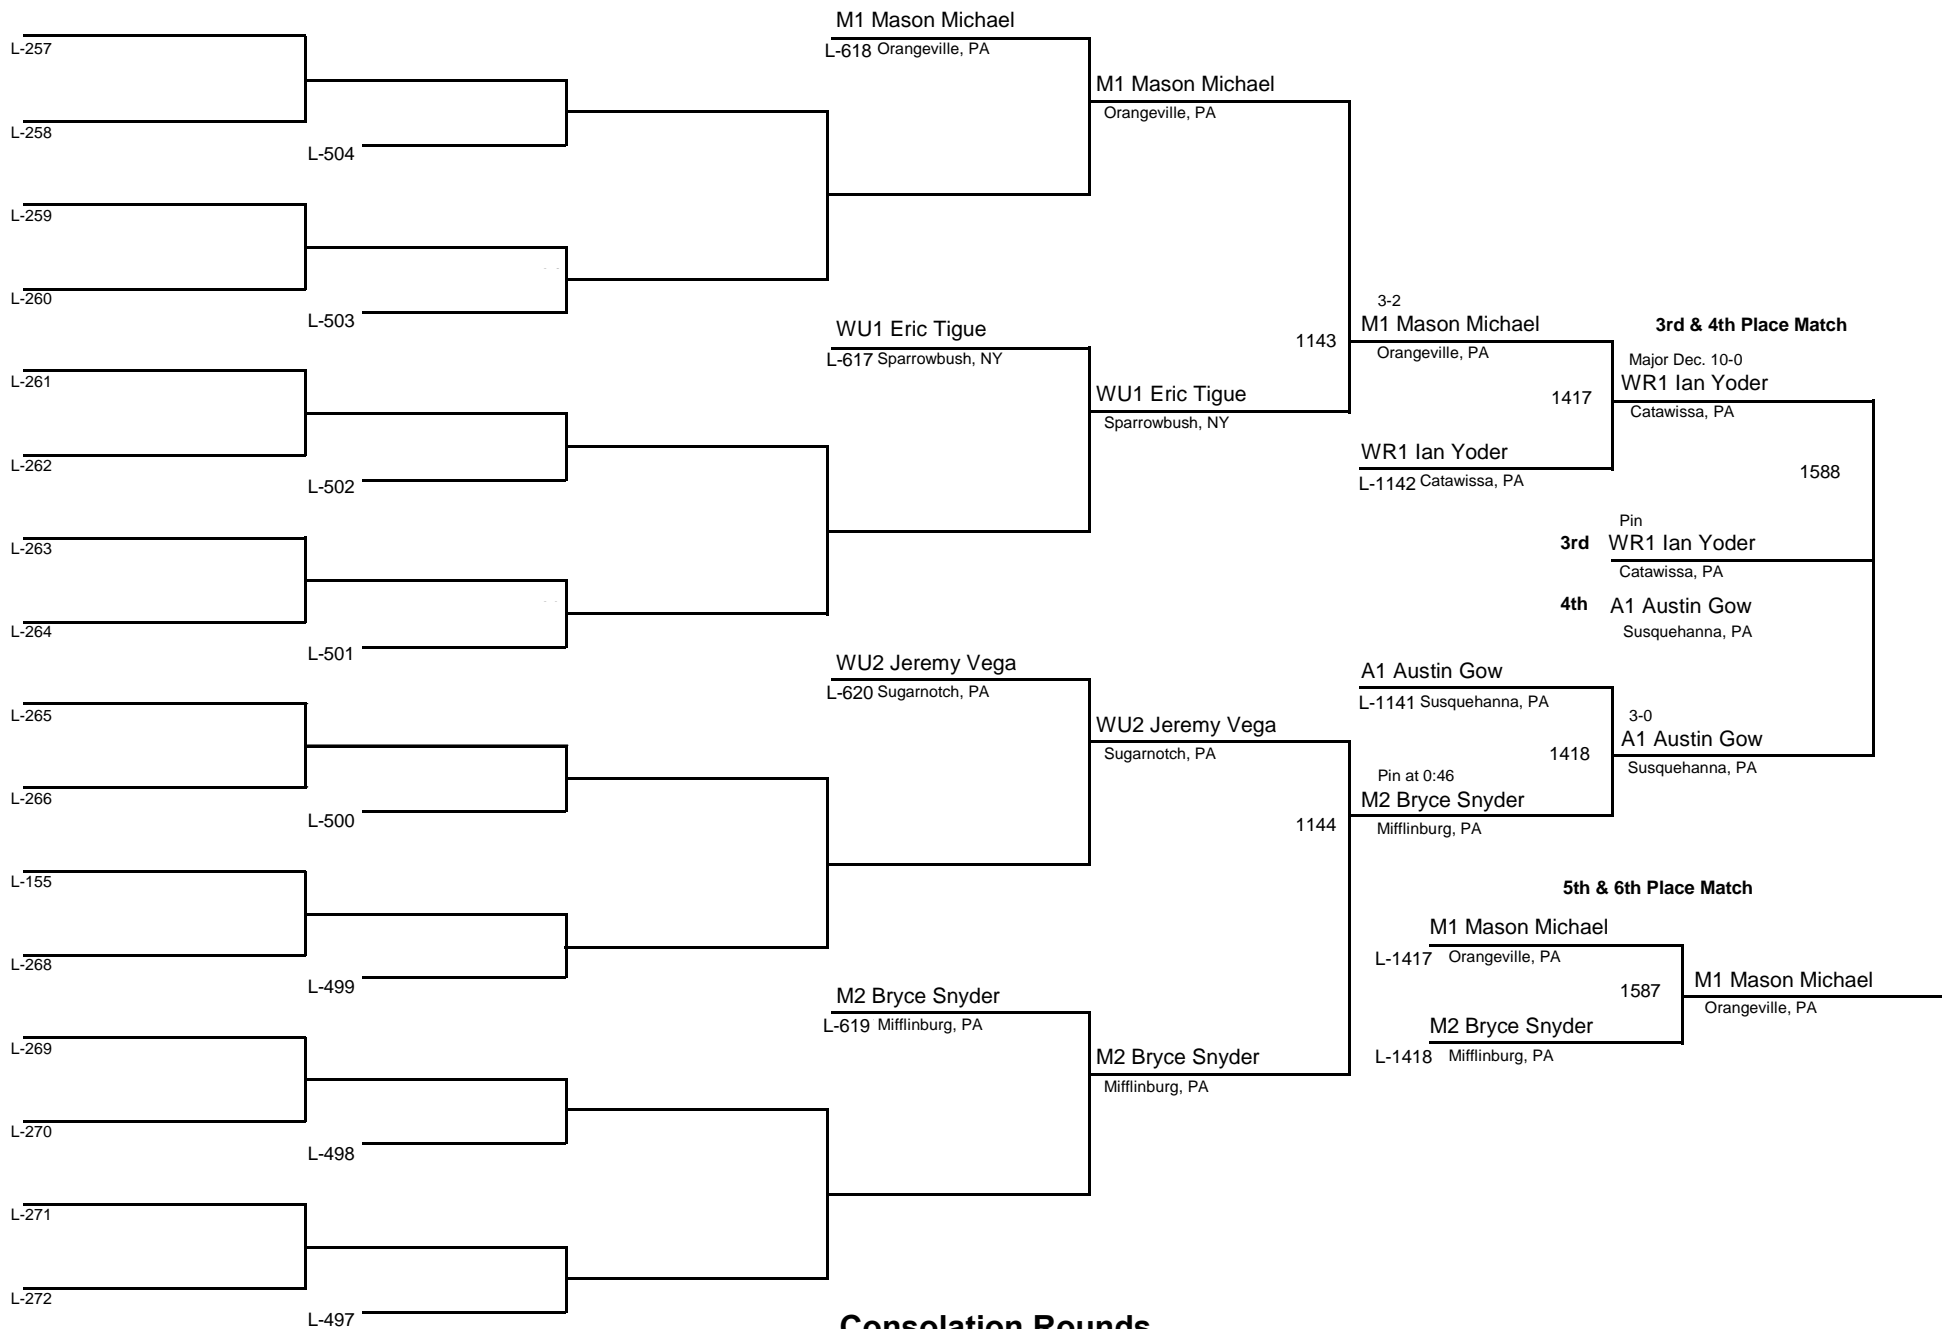

JUNIOR

DIVISION

86

WEIGHT

MAWA Northern Regional Championships

April 18, 2015

Consolation Rounds