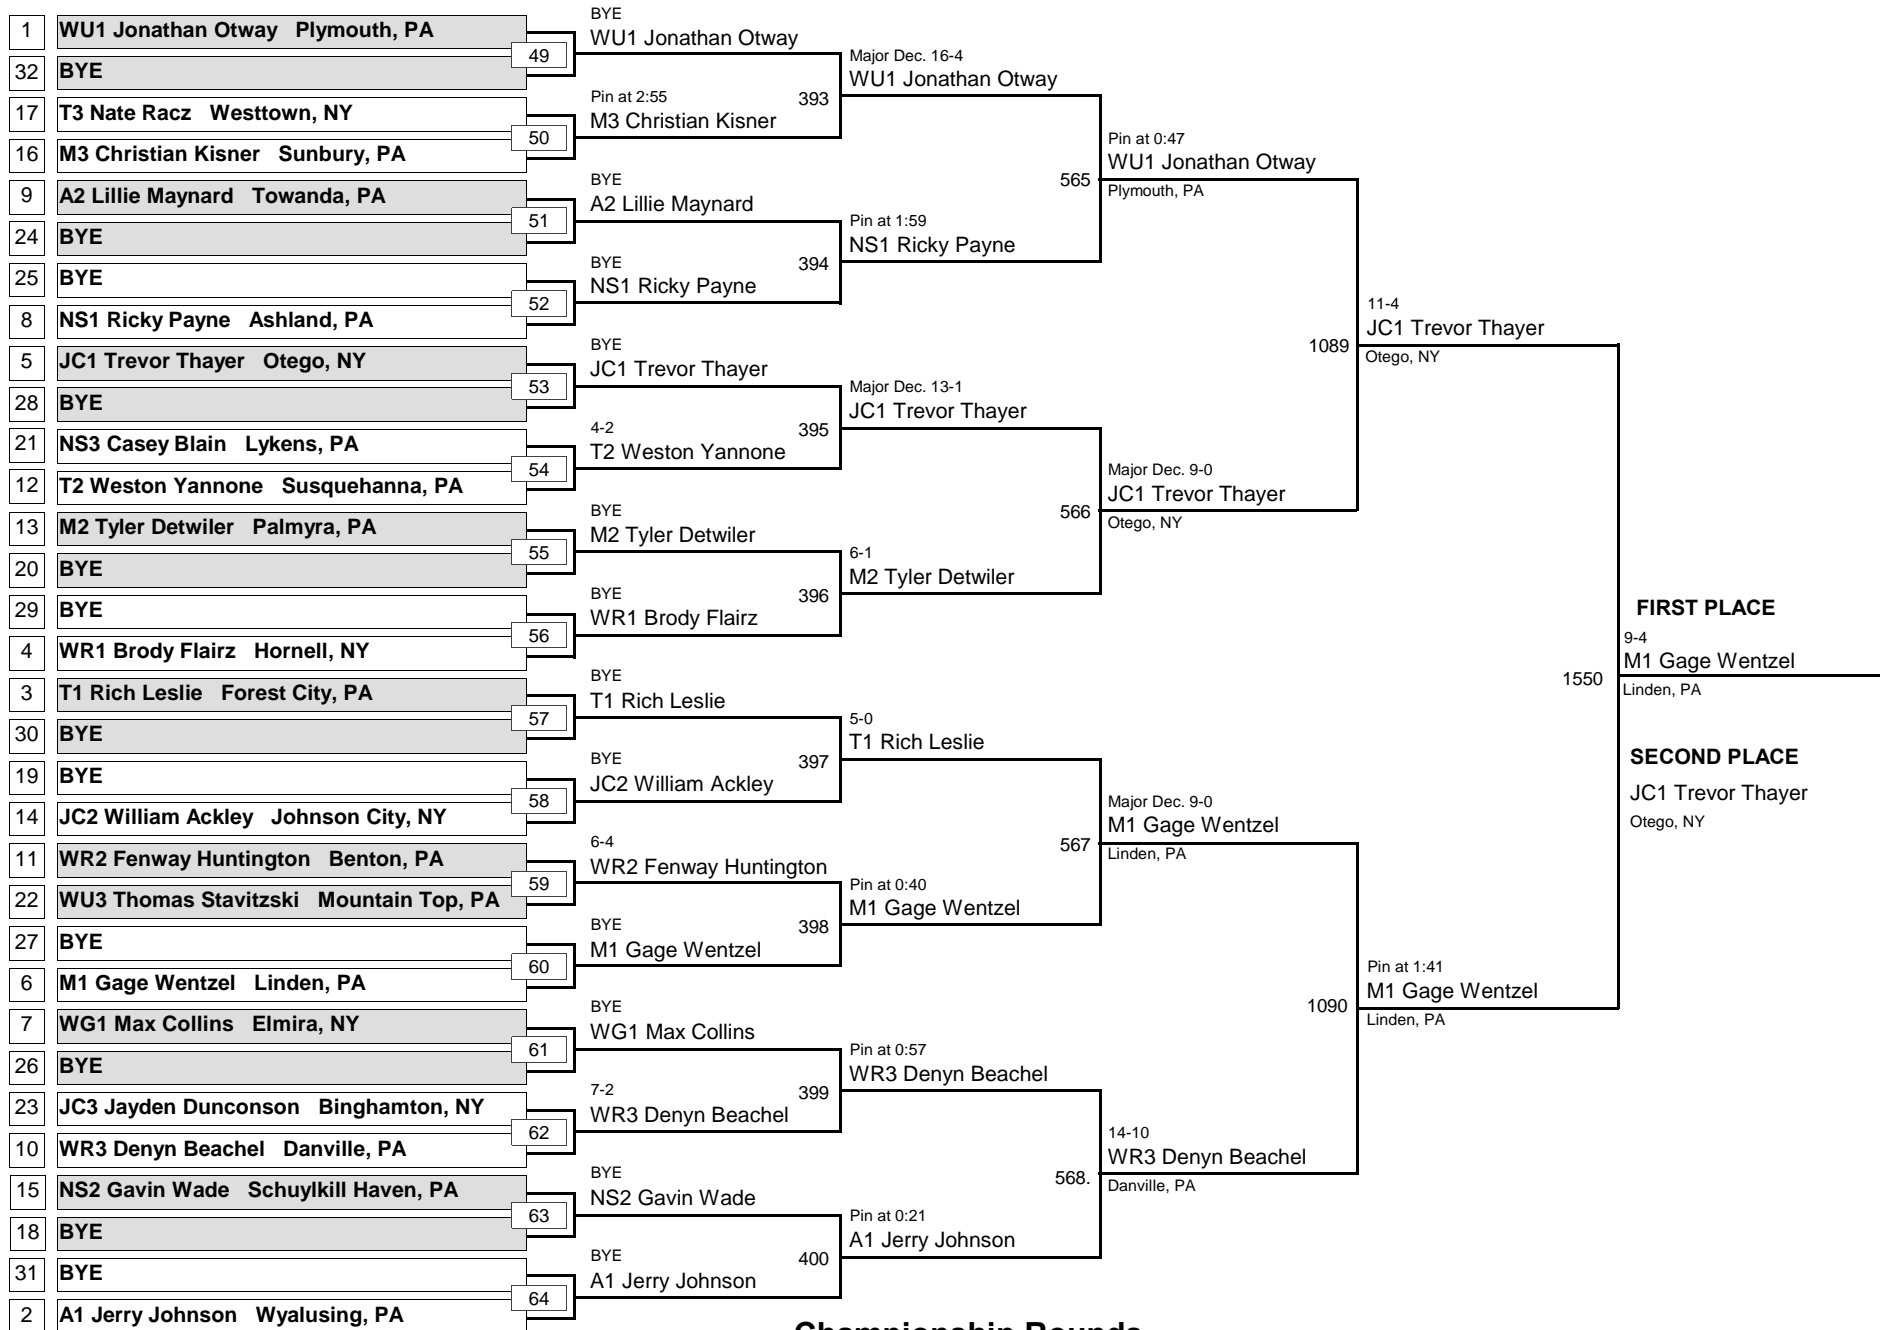

BANTAM

52

MAWA Northern Regional Championships

DIVISION

WEIGHT

April 18, 2015