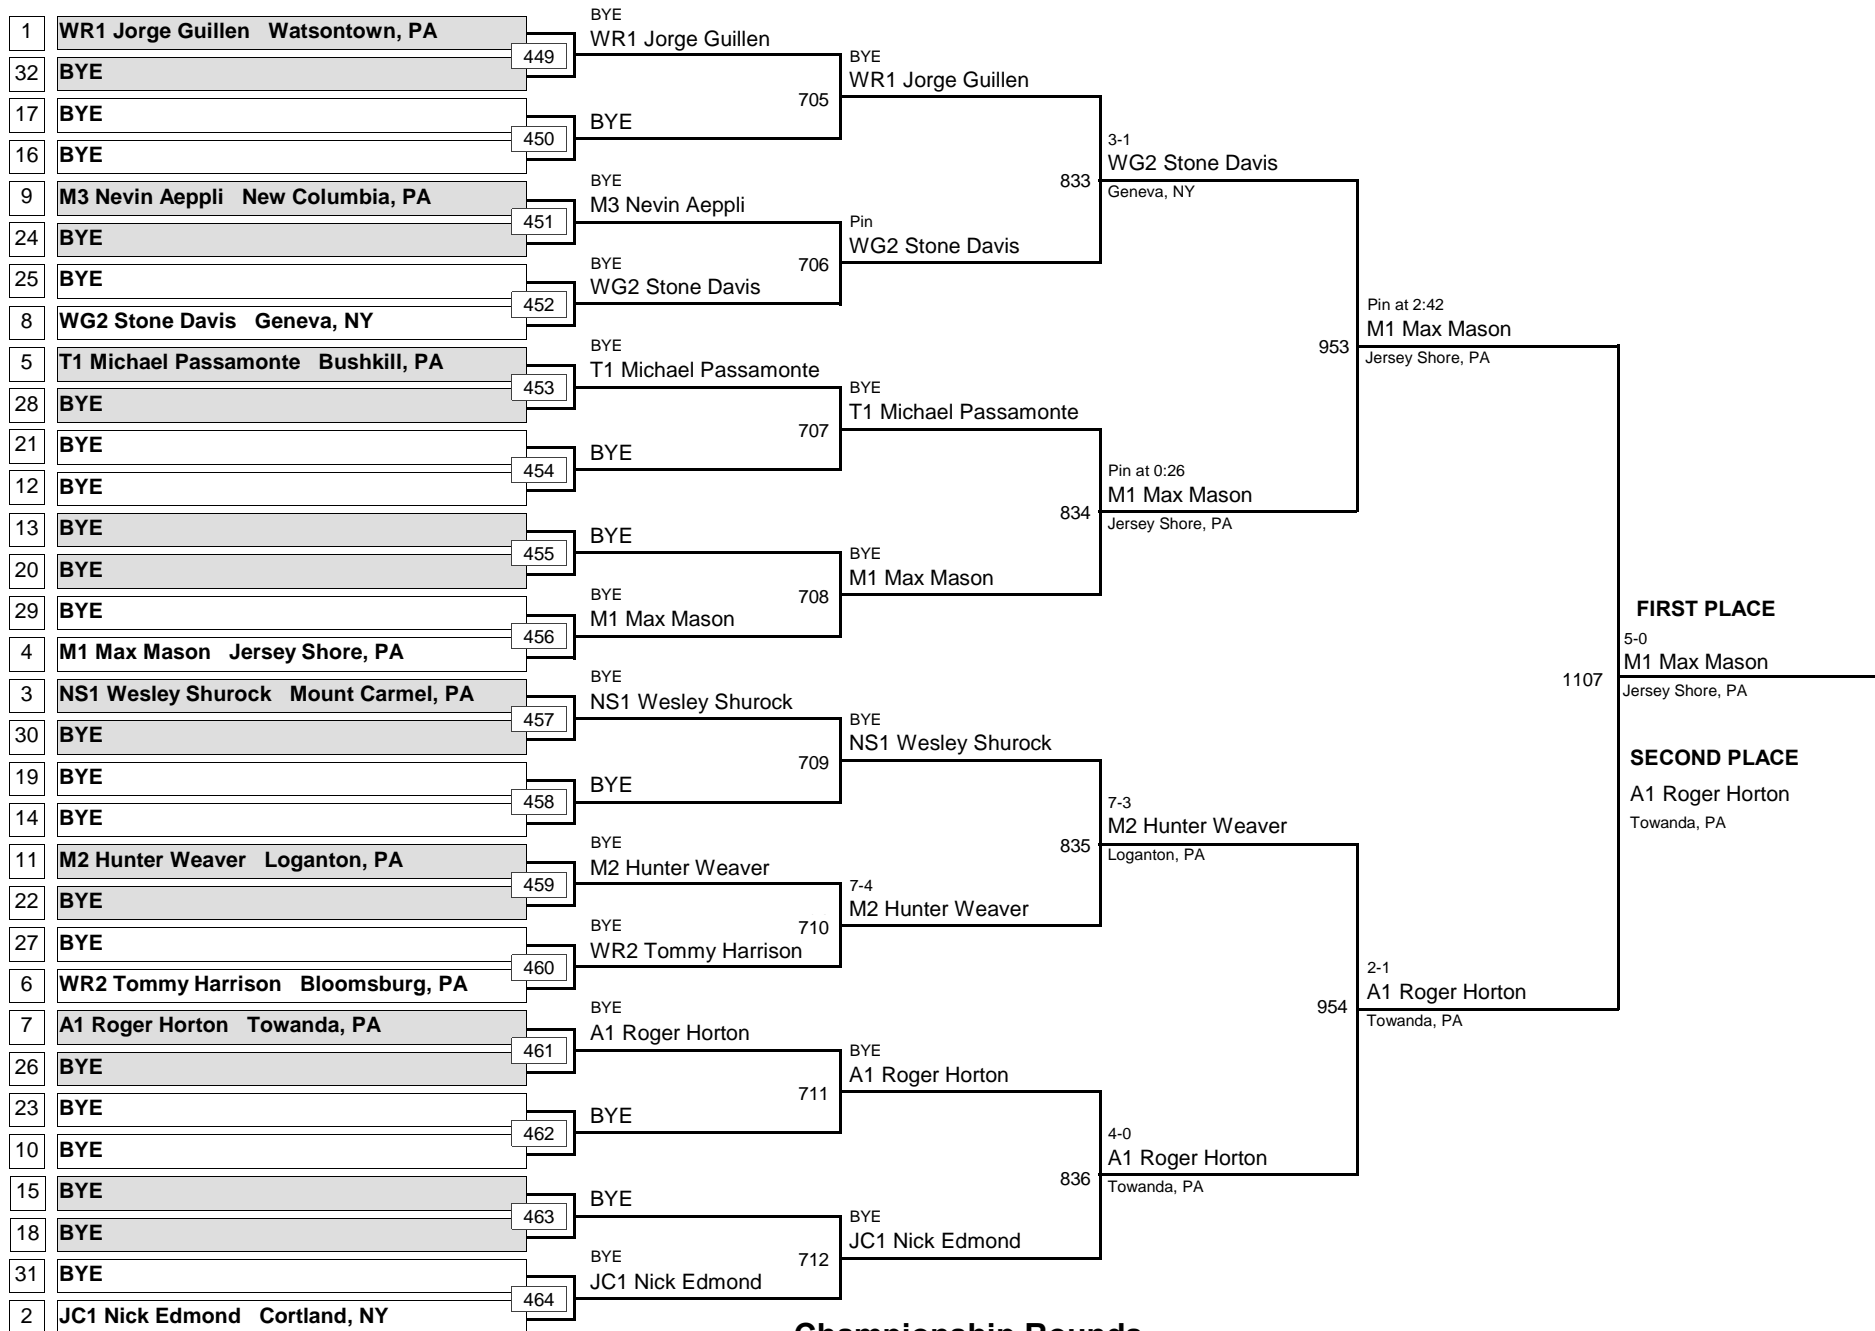

ELITE

220

MAWA Northern Regional Championships

DIVISION

WEIGHT

April 19, 2015

Championship Rounds