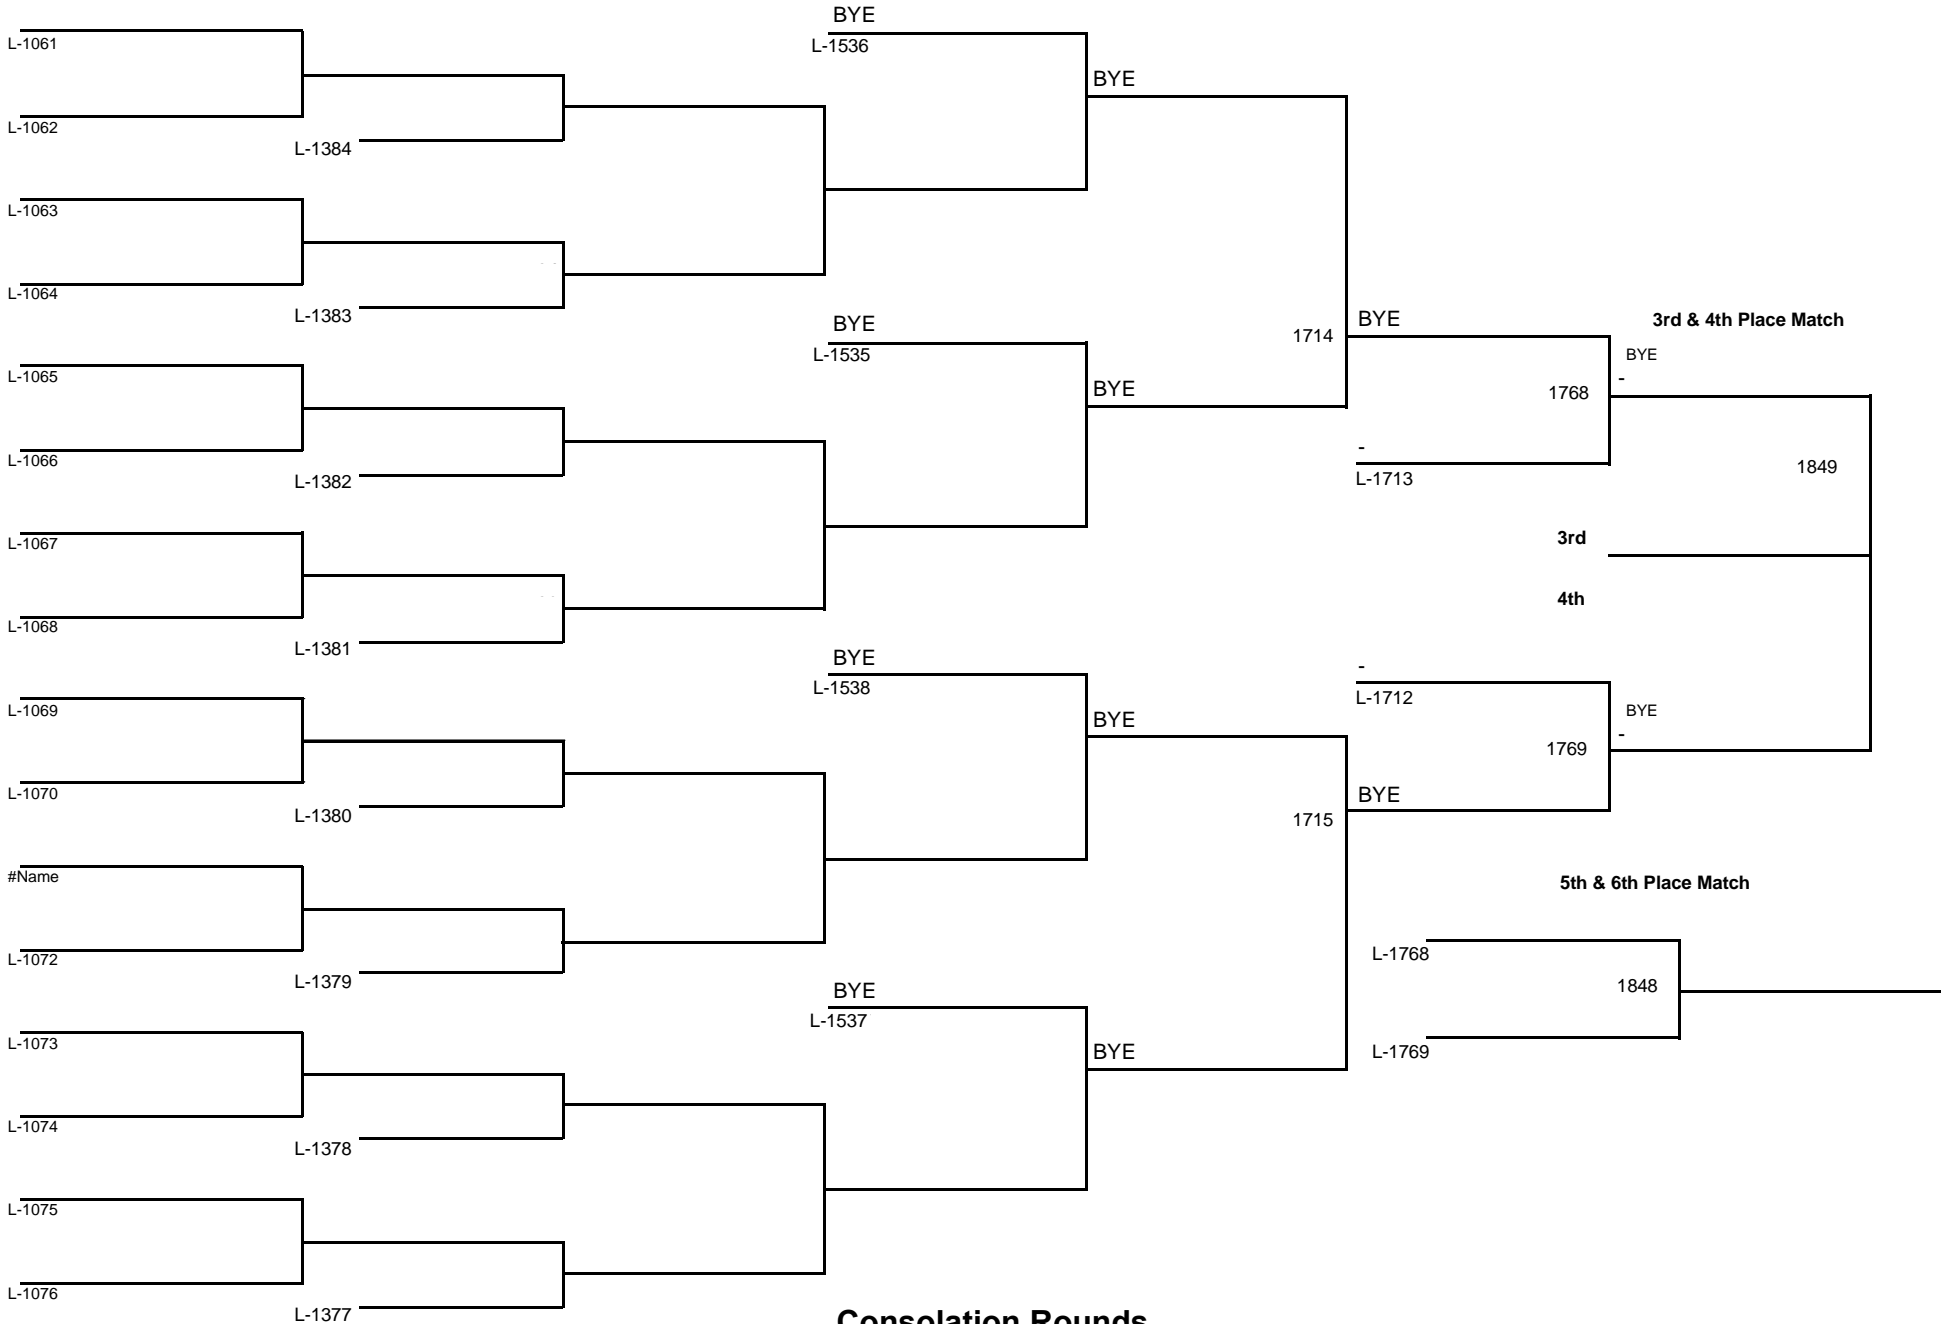

WEIGHT

MAWA Northern Regional Championships

April 18, 2015

Consolation Rounds

ADVANCED

93

MAWA Northern Regional Championships

DIVISION