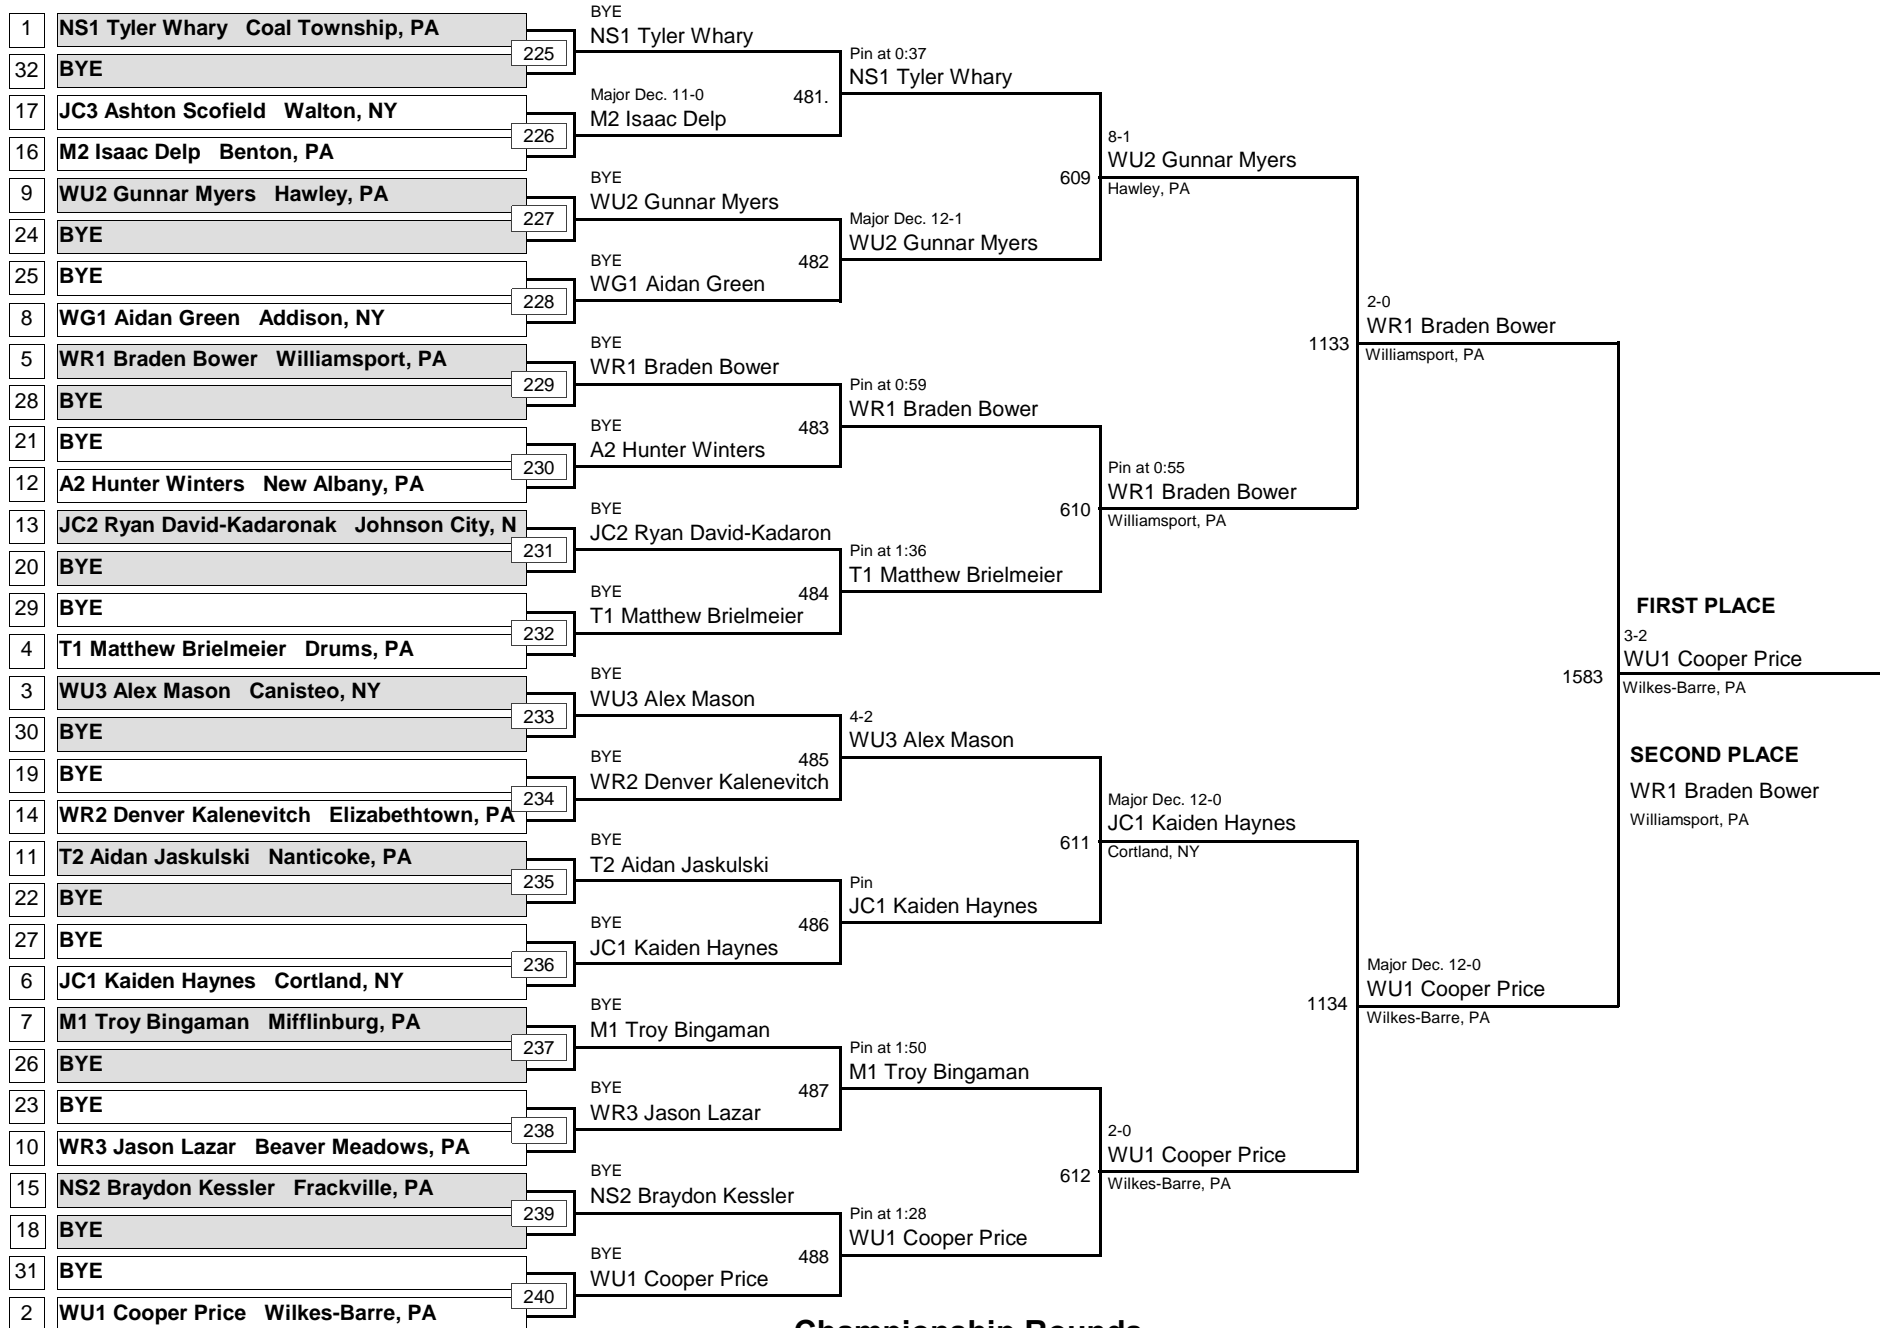

JUNIOR

78

MAWA Northern Regional Championships

DIVISION

WEIGHT

April 18, 2015