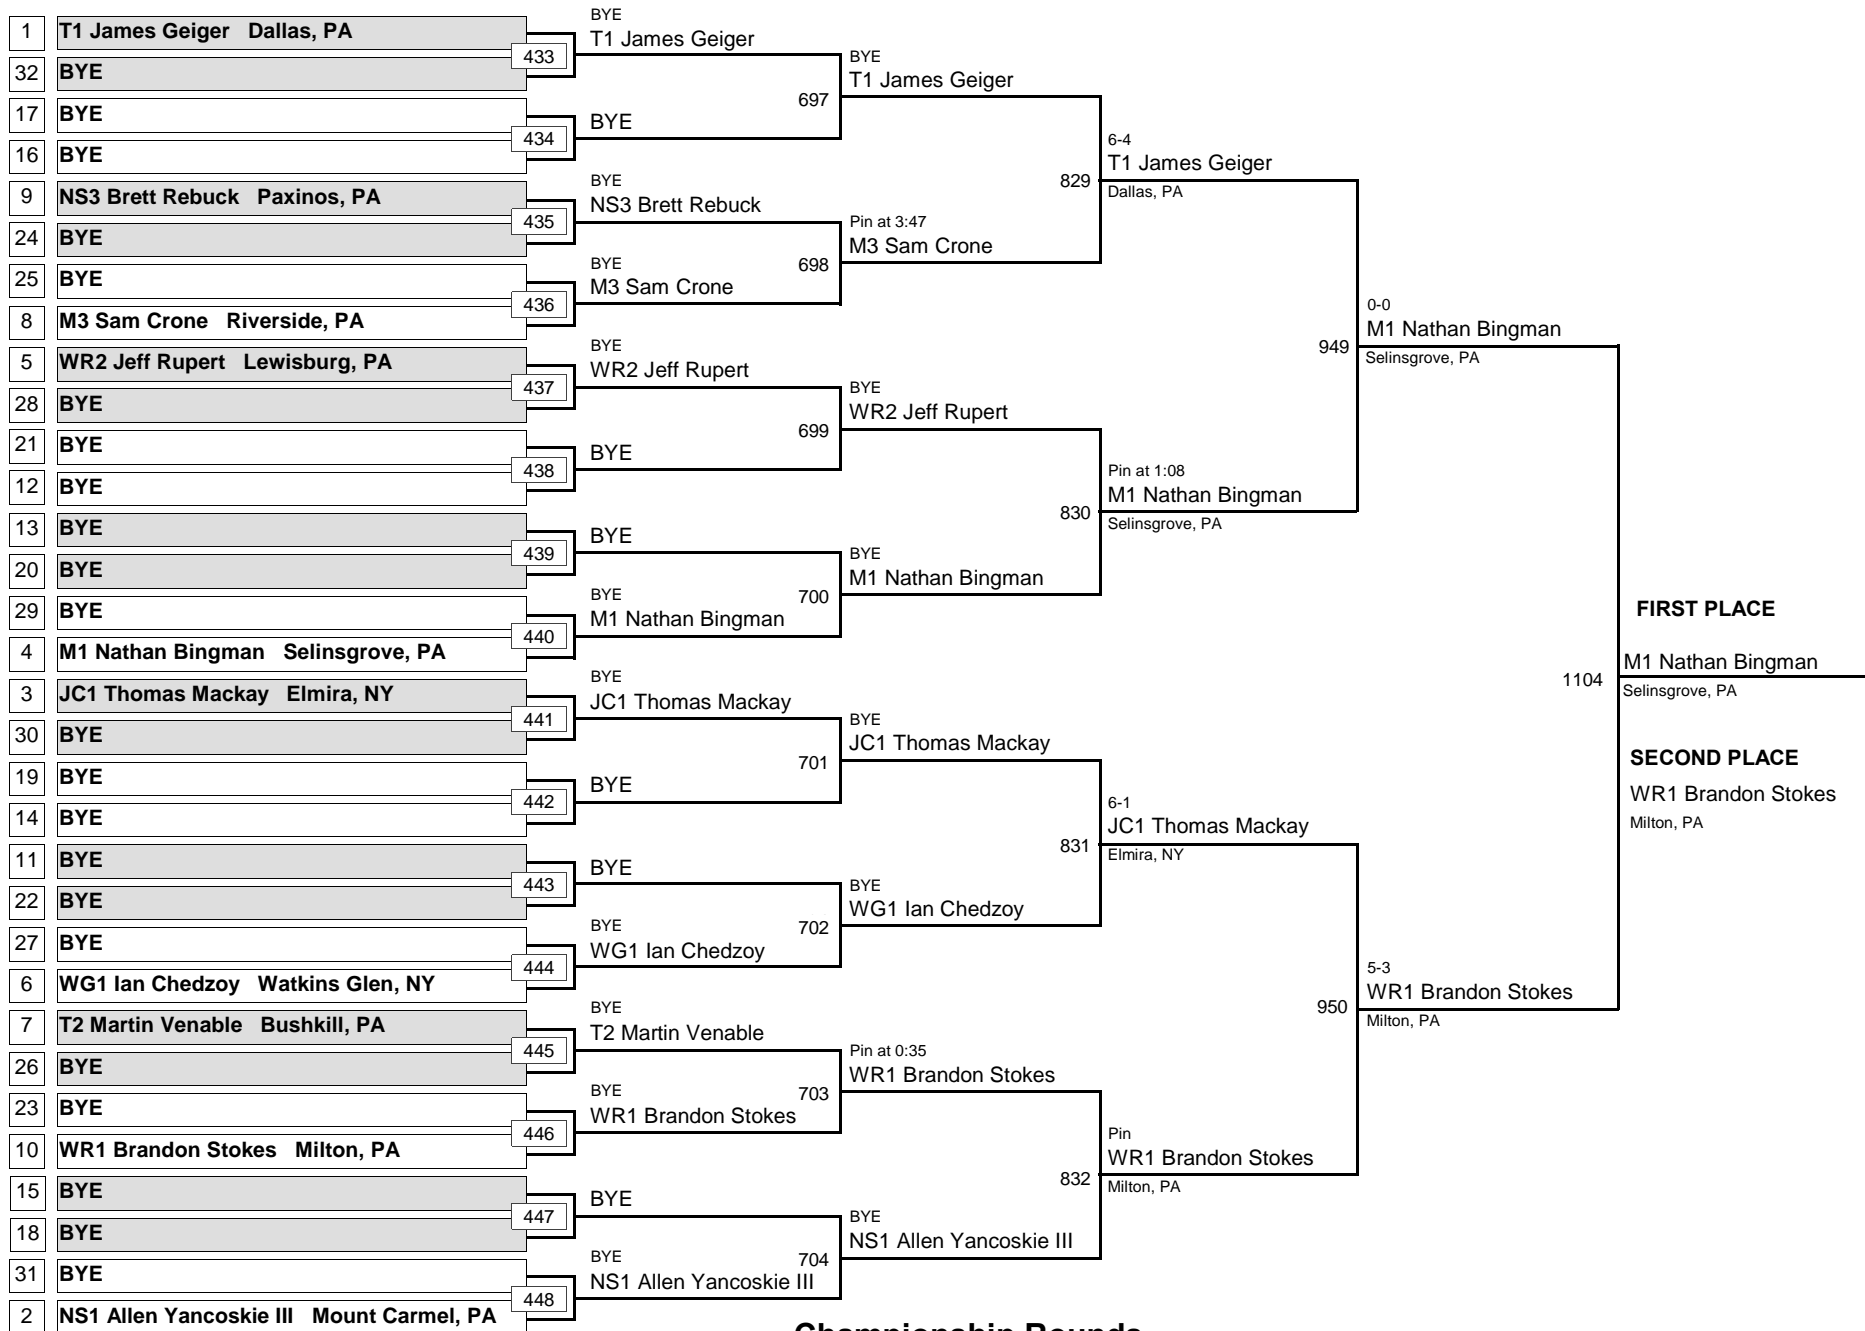

ELITE

189

MAWA Northern Regional Championships

DIVISION

WEIGHT

April 19, 2015