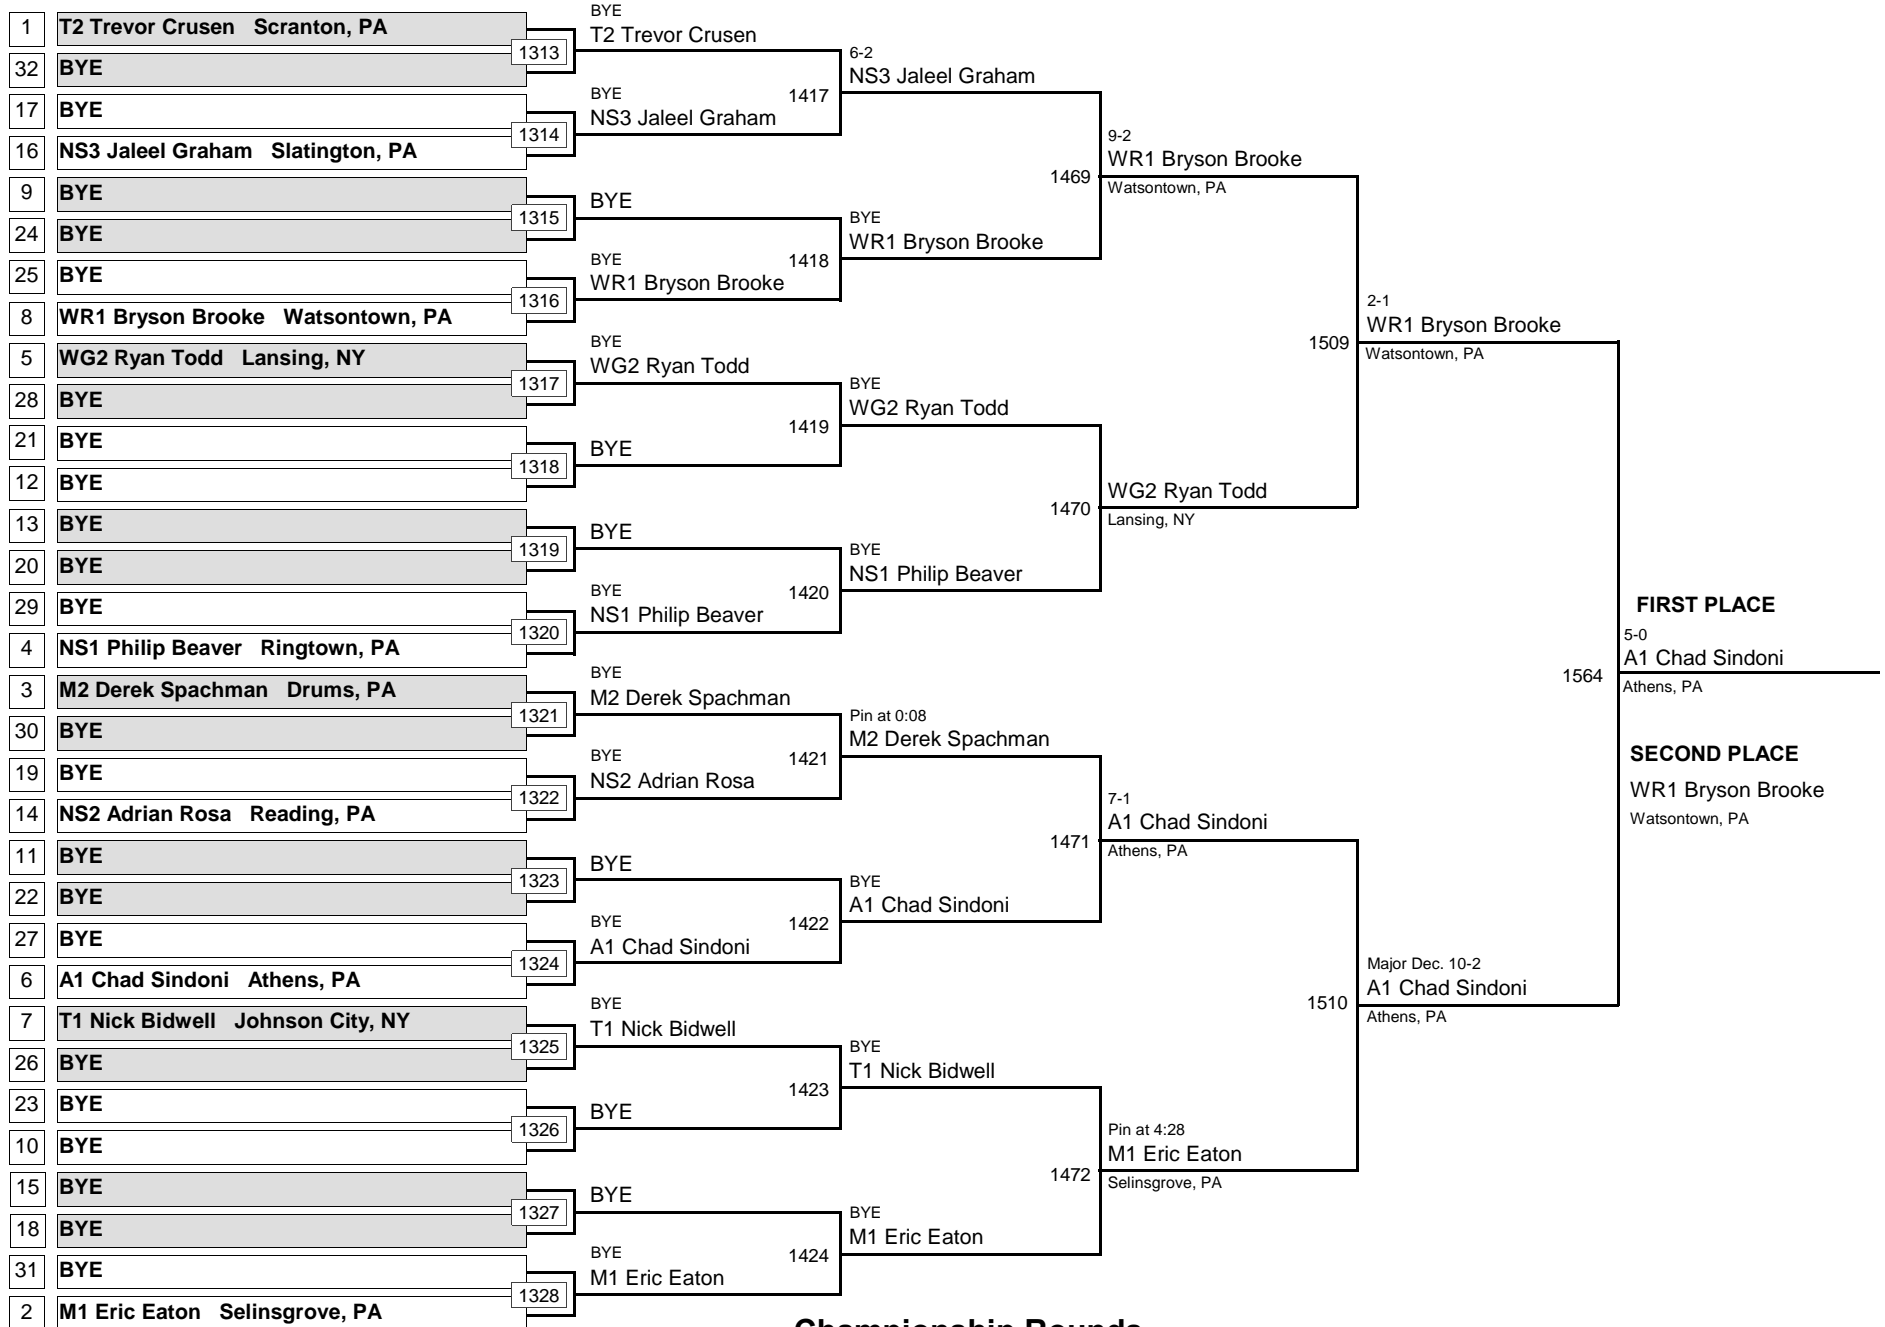

OPEN

190

MAWA Northern Regional Championships

DIVISION

WEIGHT

April 19, 2015

Championship Rounds