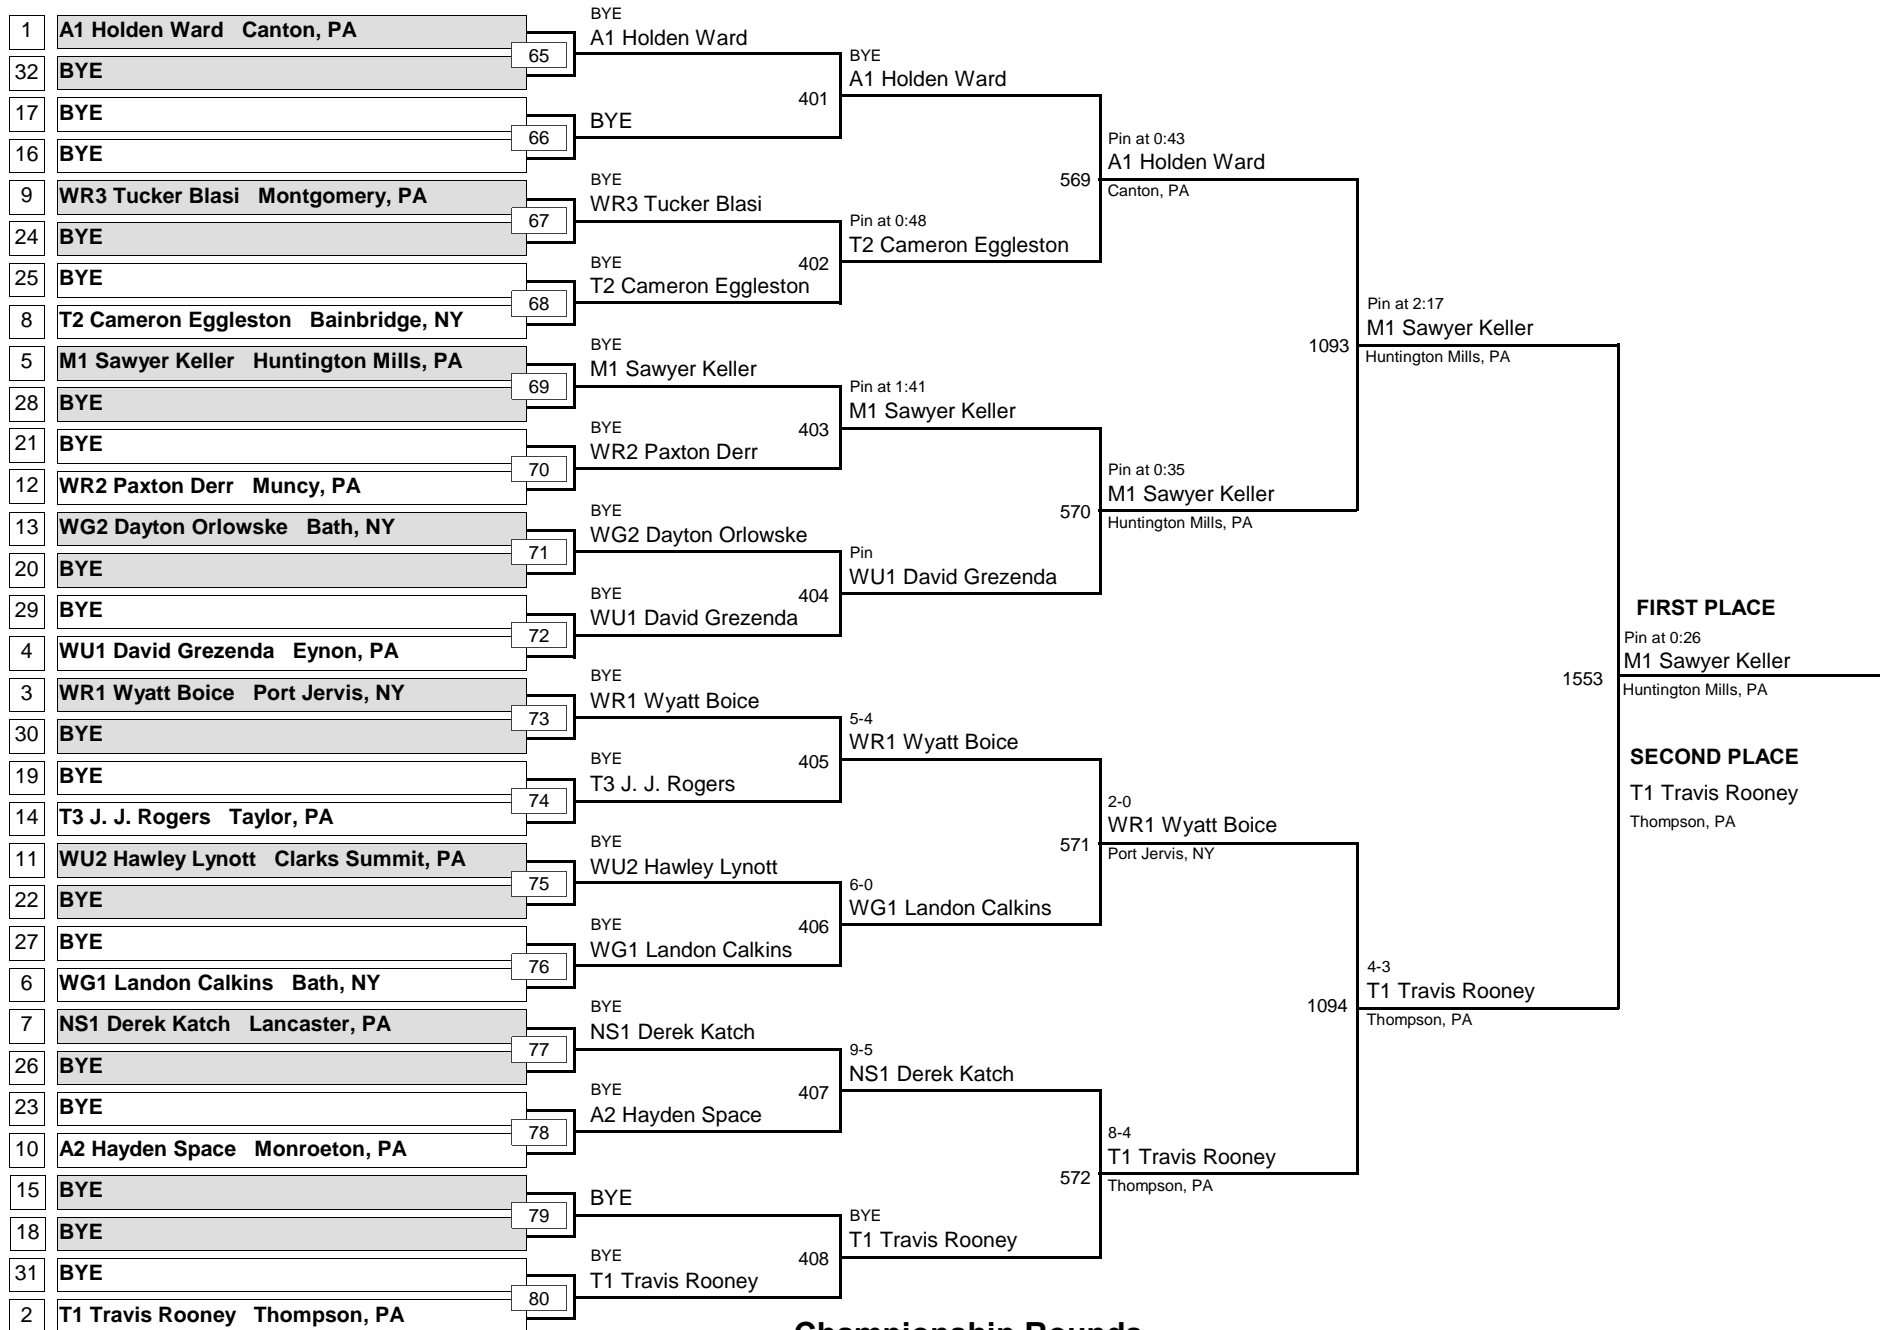

Consolation Rounds

BANTAM

56

MAWA Northern Regional Championships

DIVISION

WEIGHT

April 18, 2015

Championship Rounds