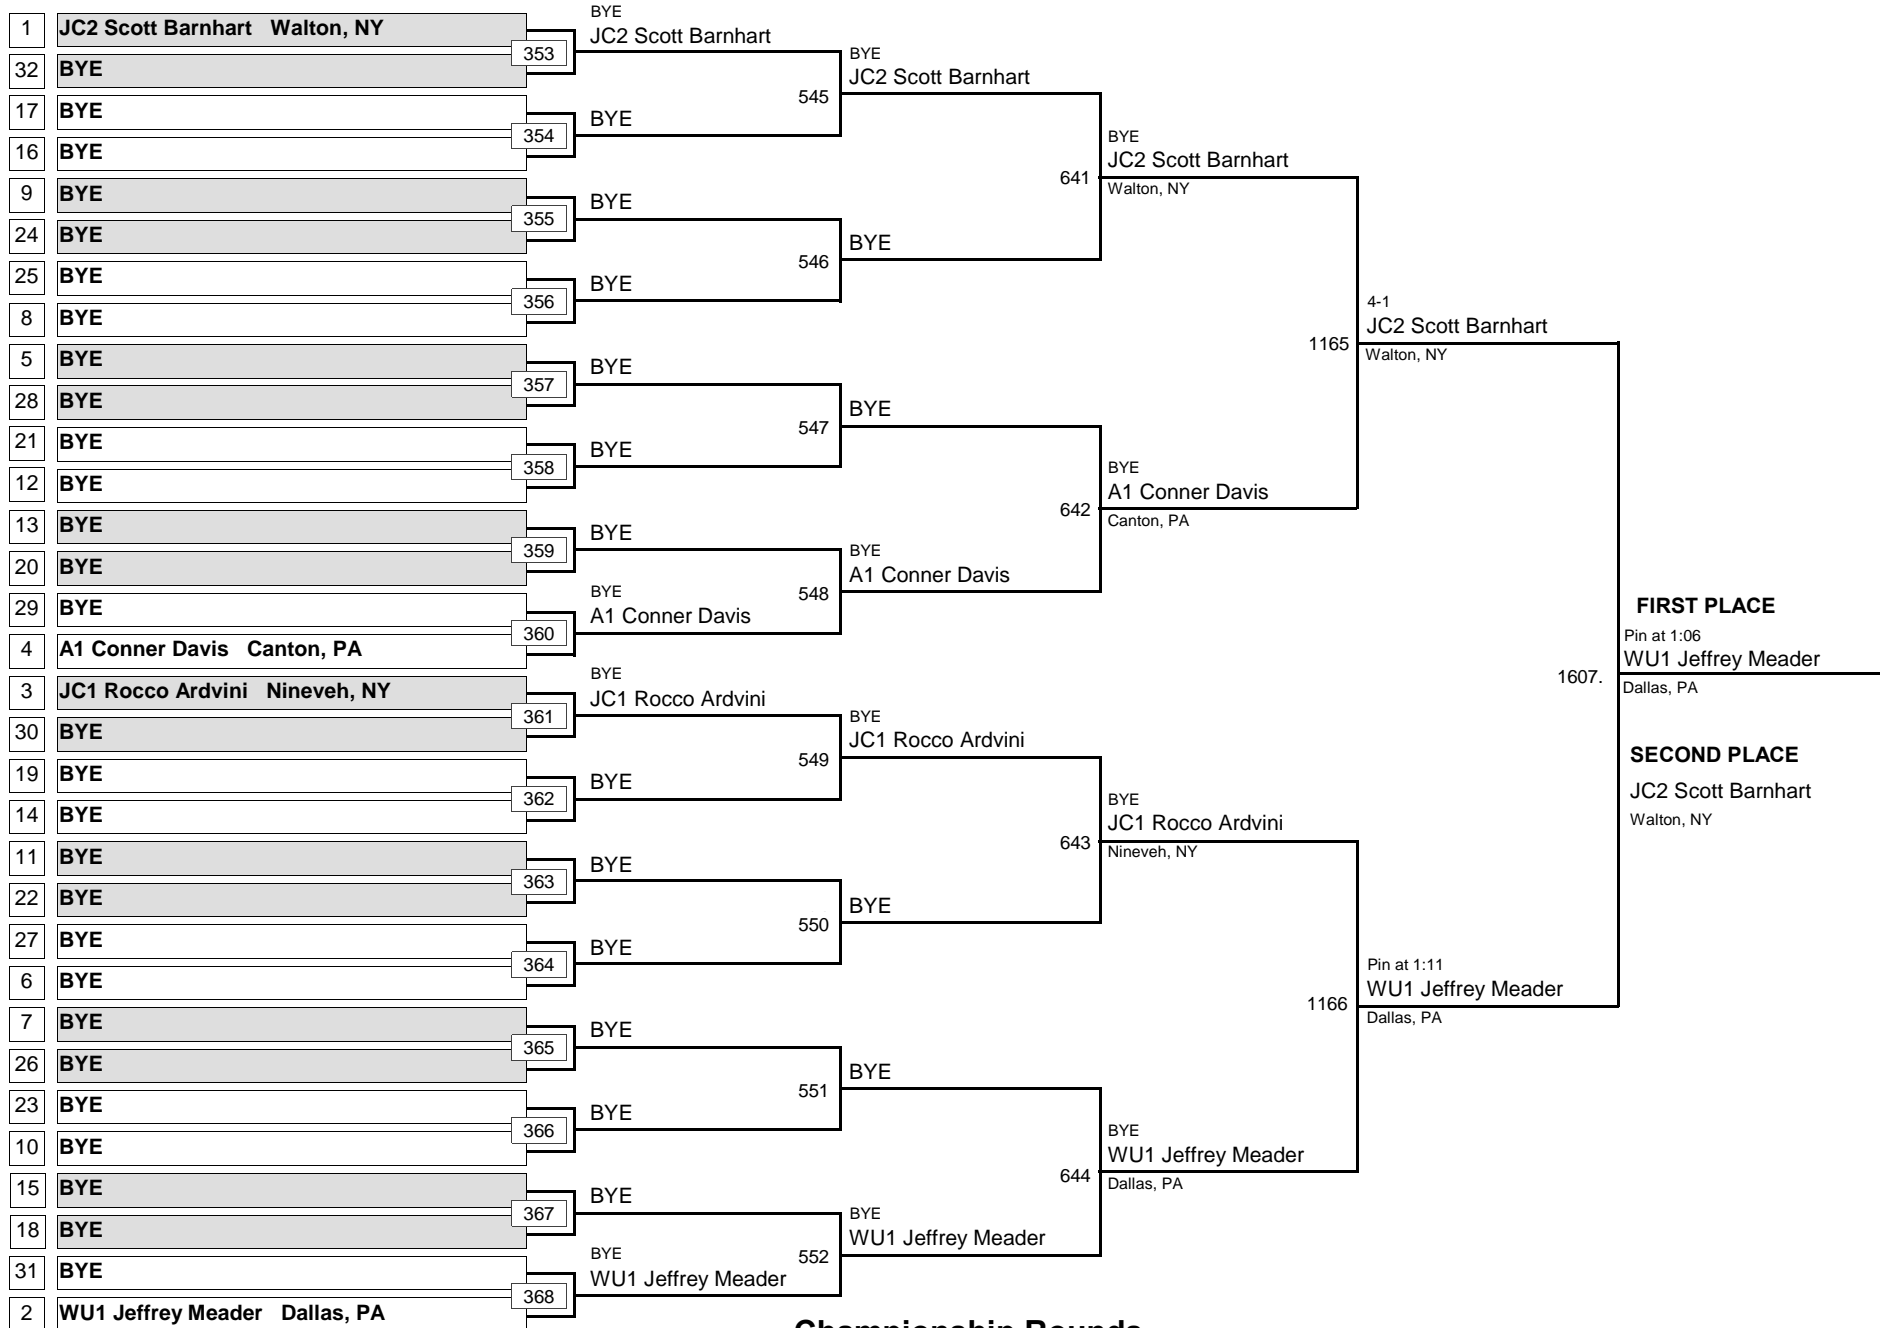

JUNIOR

166

MAWA Northern Regional Championships

DIVISION

WEIGHT

April 18, 2015

Championship Rounds