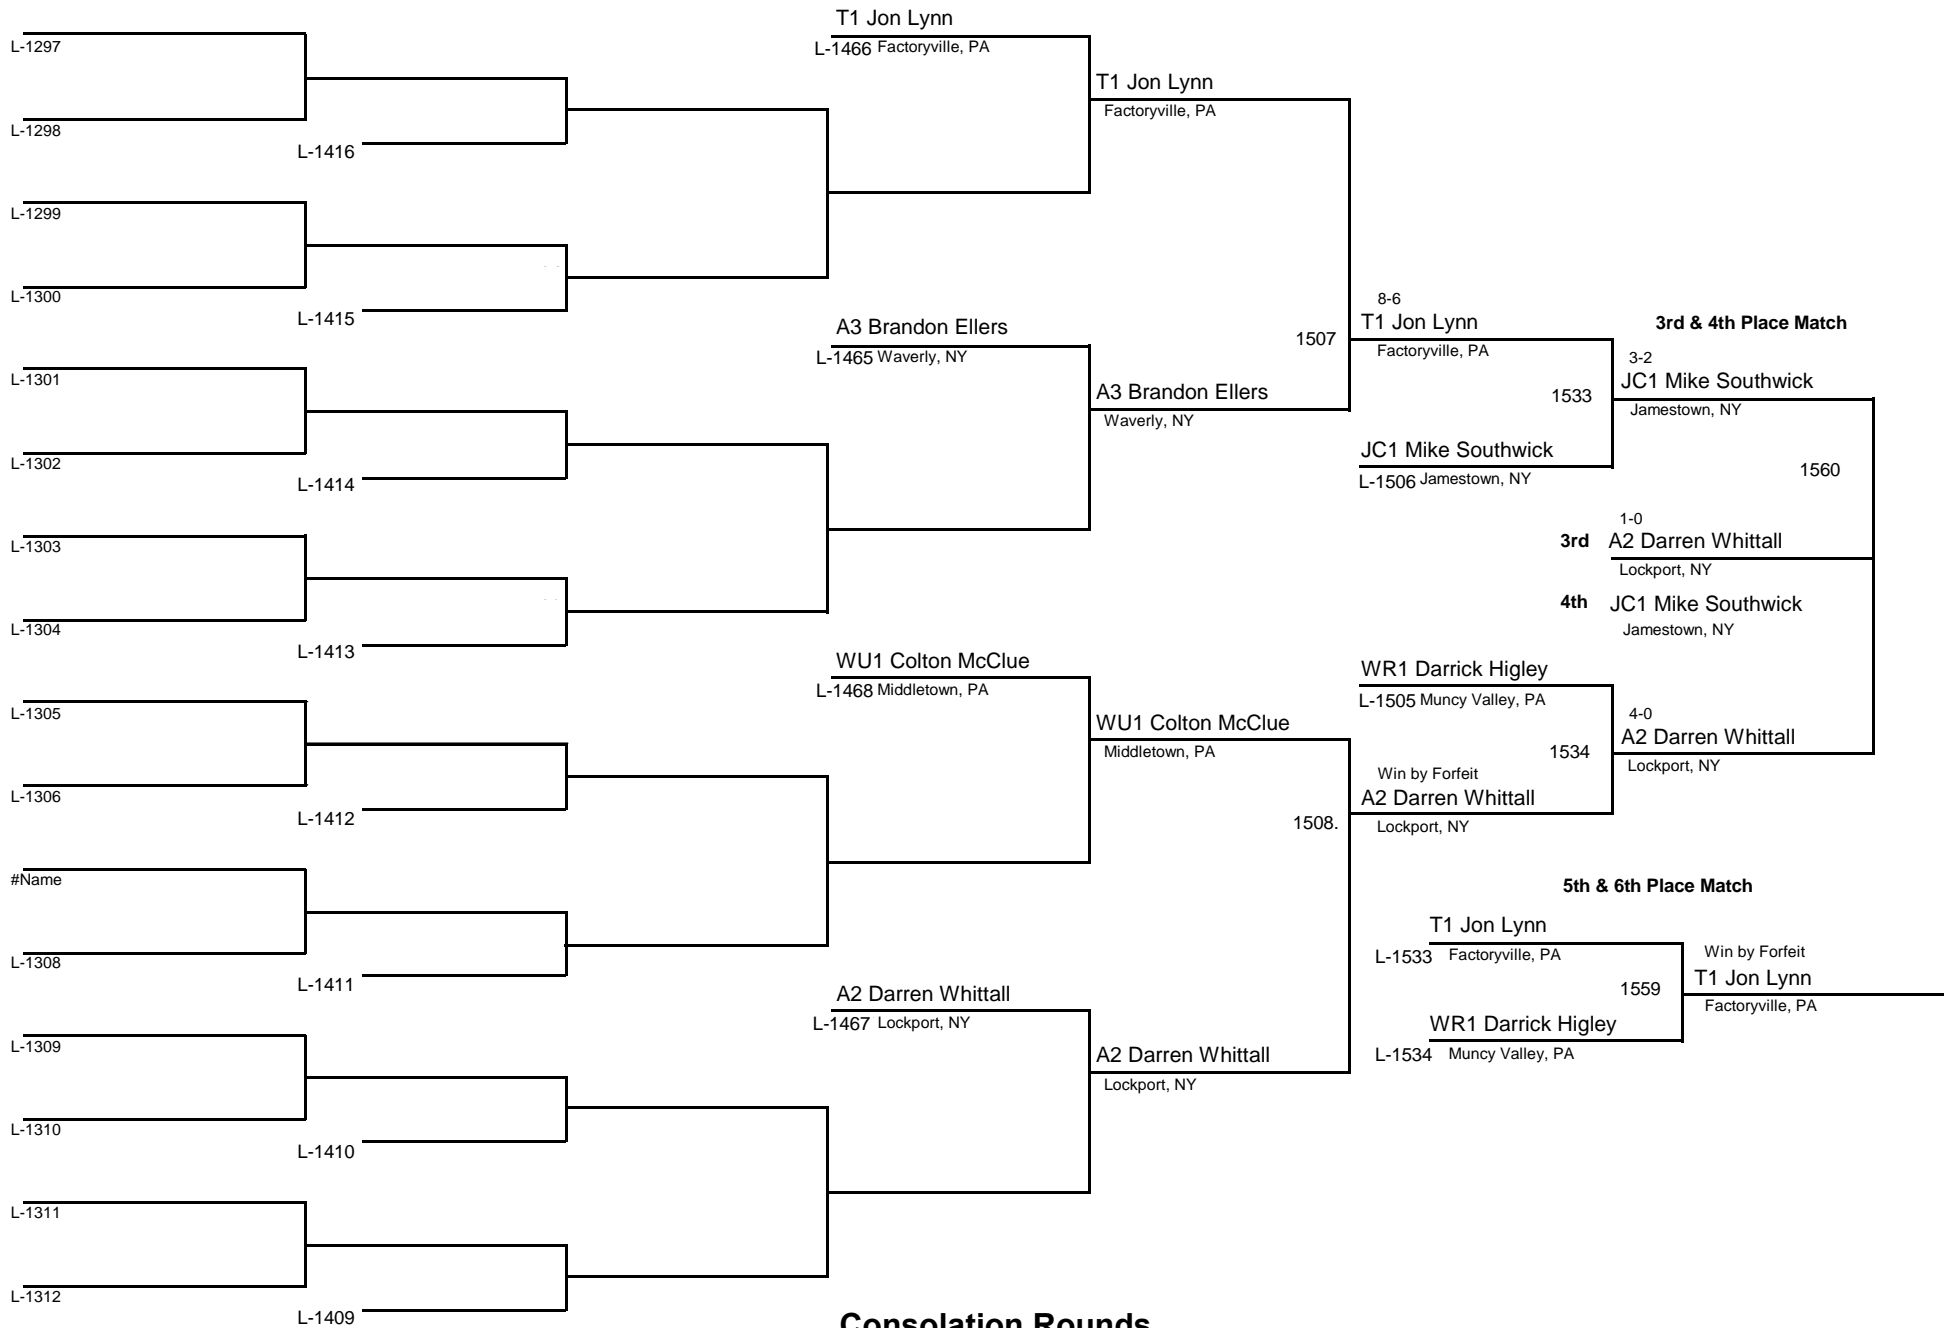

OPEN

DIVISION

177

WEIGHT

MAWA Northern Regional Championships

April 19, 2015

Consolation Rounds