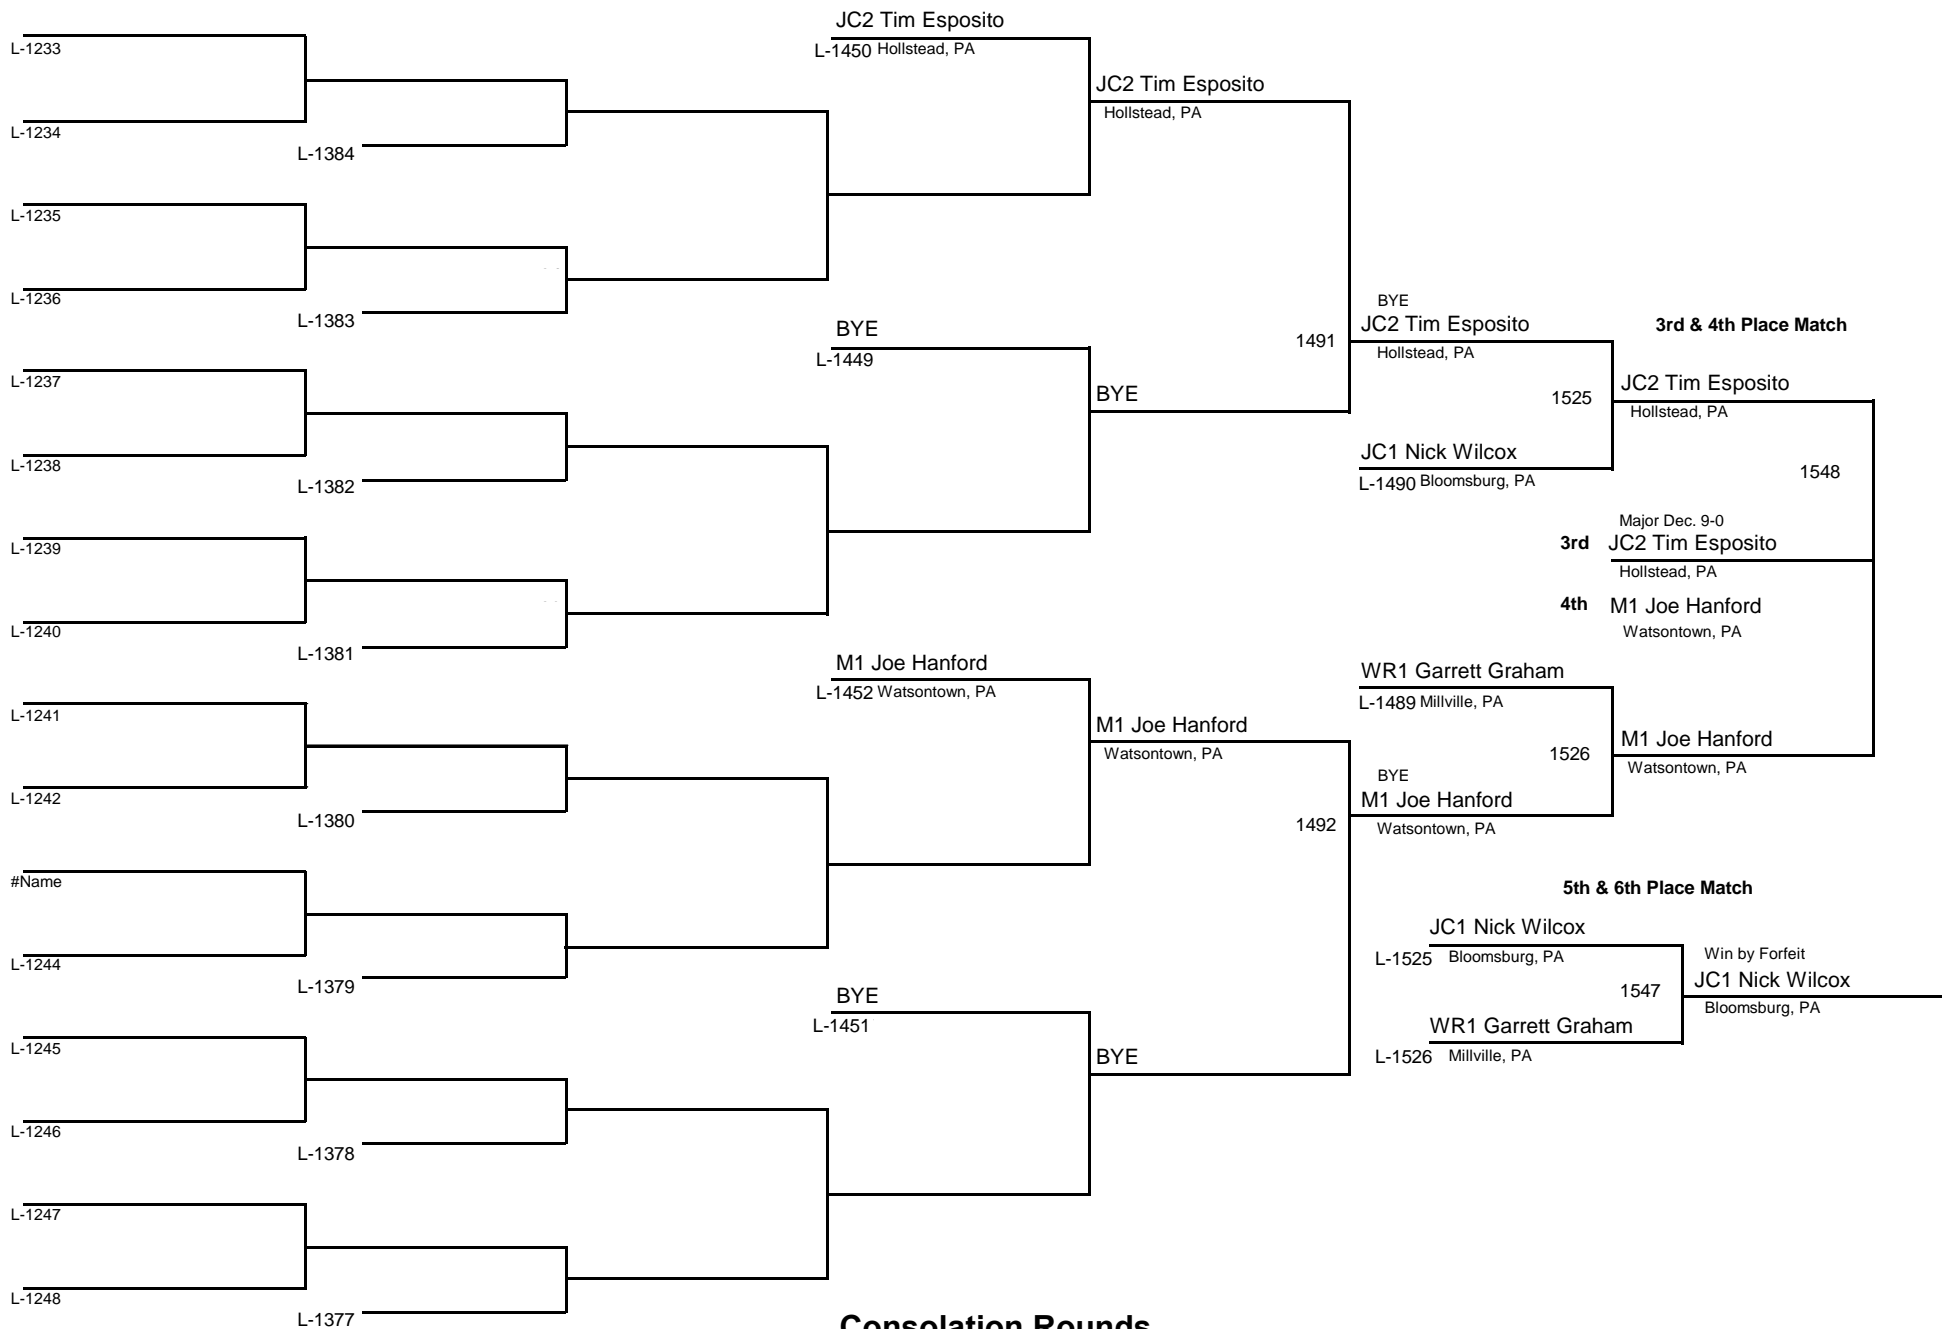

April 19, 2015

Championship Rounds

OPEN

DIVISION

142

WEIGHT

MAWA Northern Regional Championships

April 19, 2015