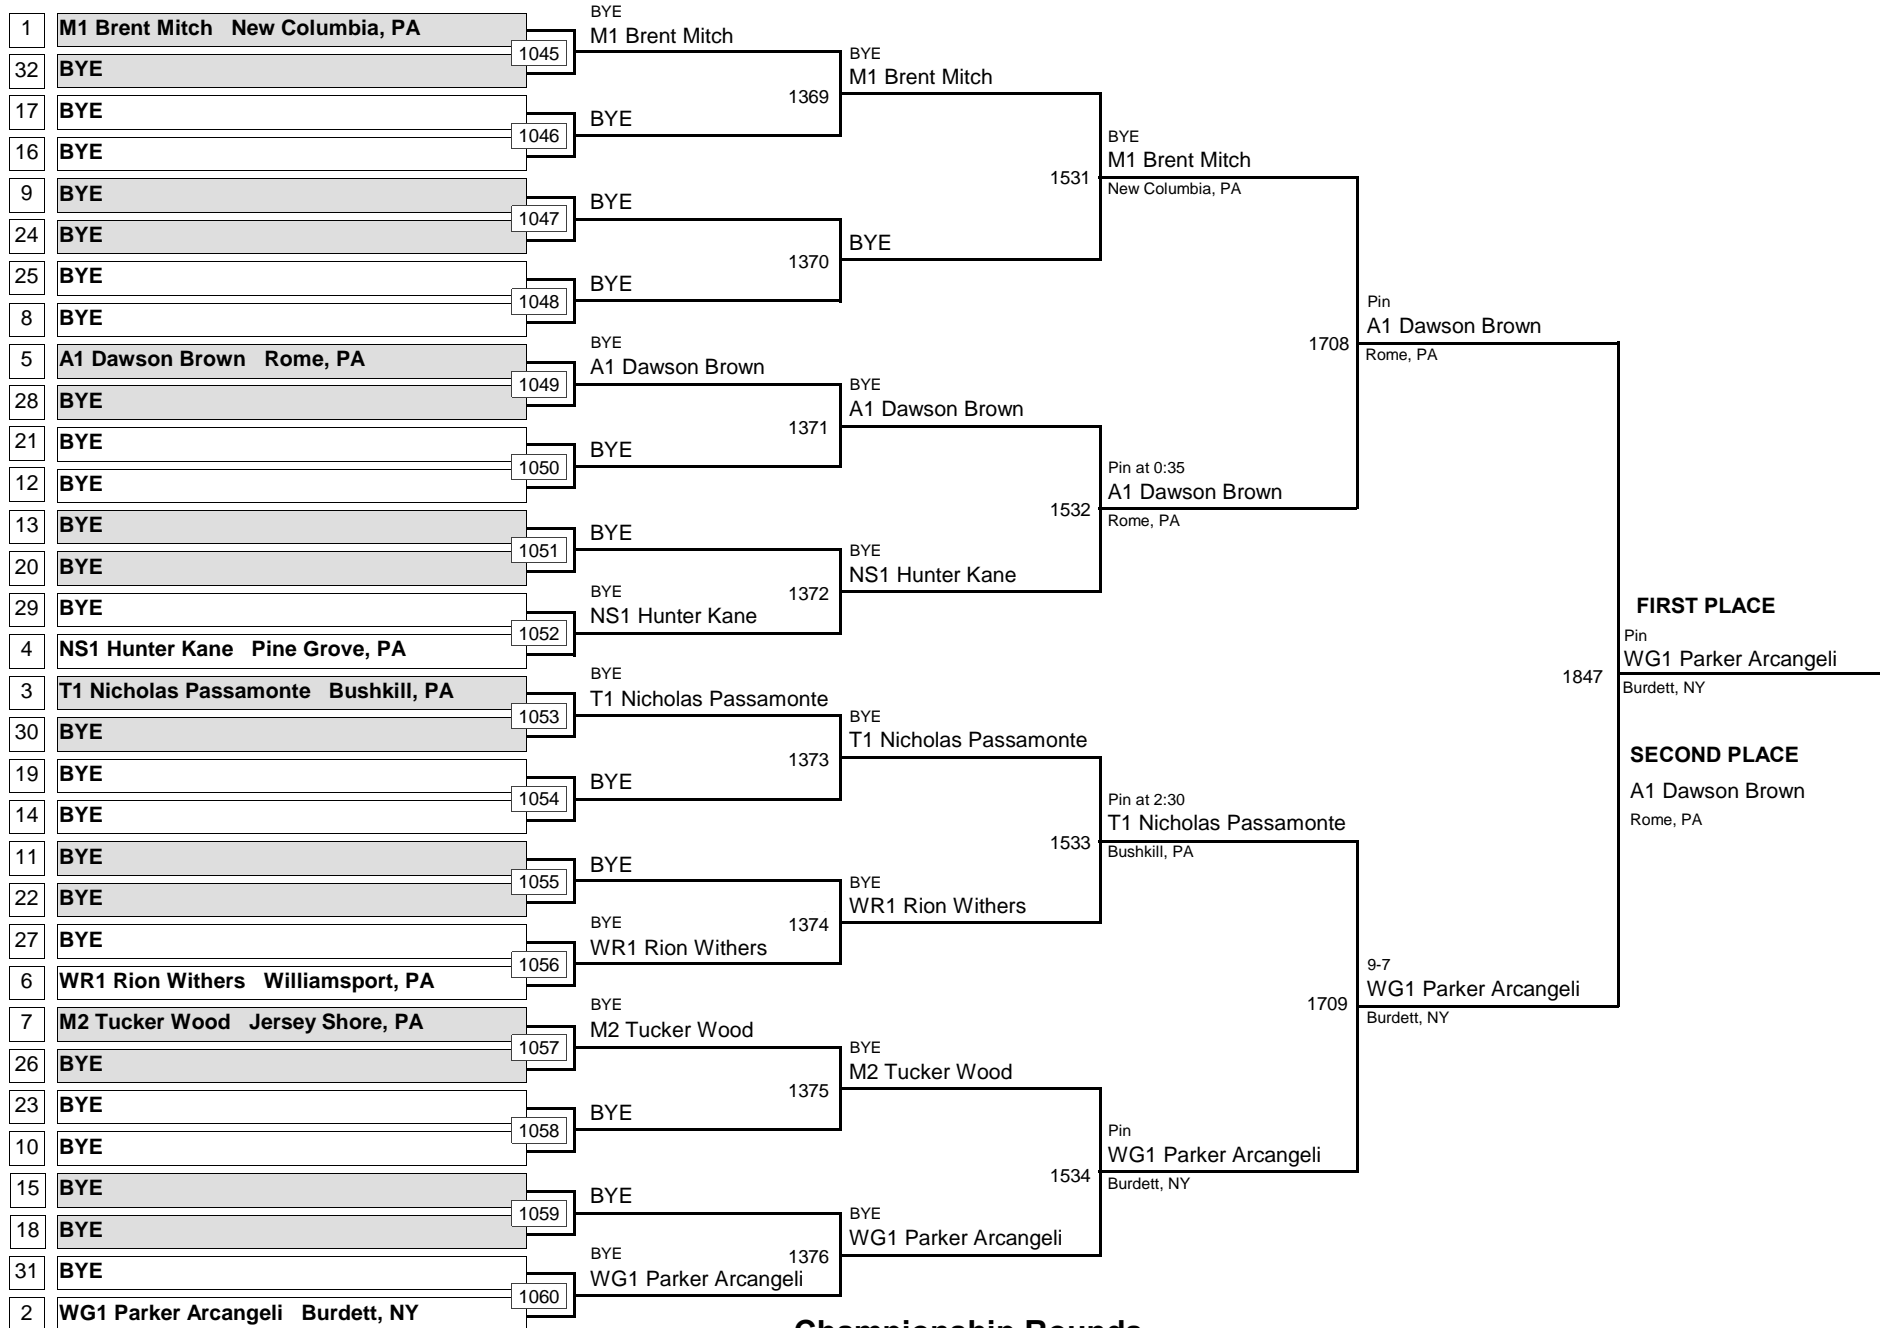

INTERMEDIATE

175

MAWA Northern Regional Championships

DIVISION

WEIGHT

April 18, 2015

Championship Rounds

INTERMEDIATE