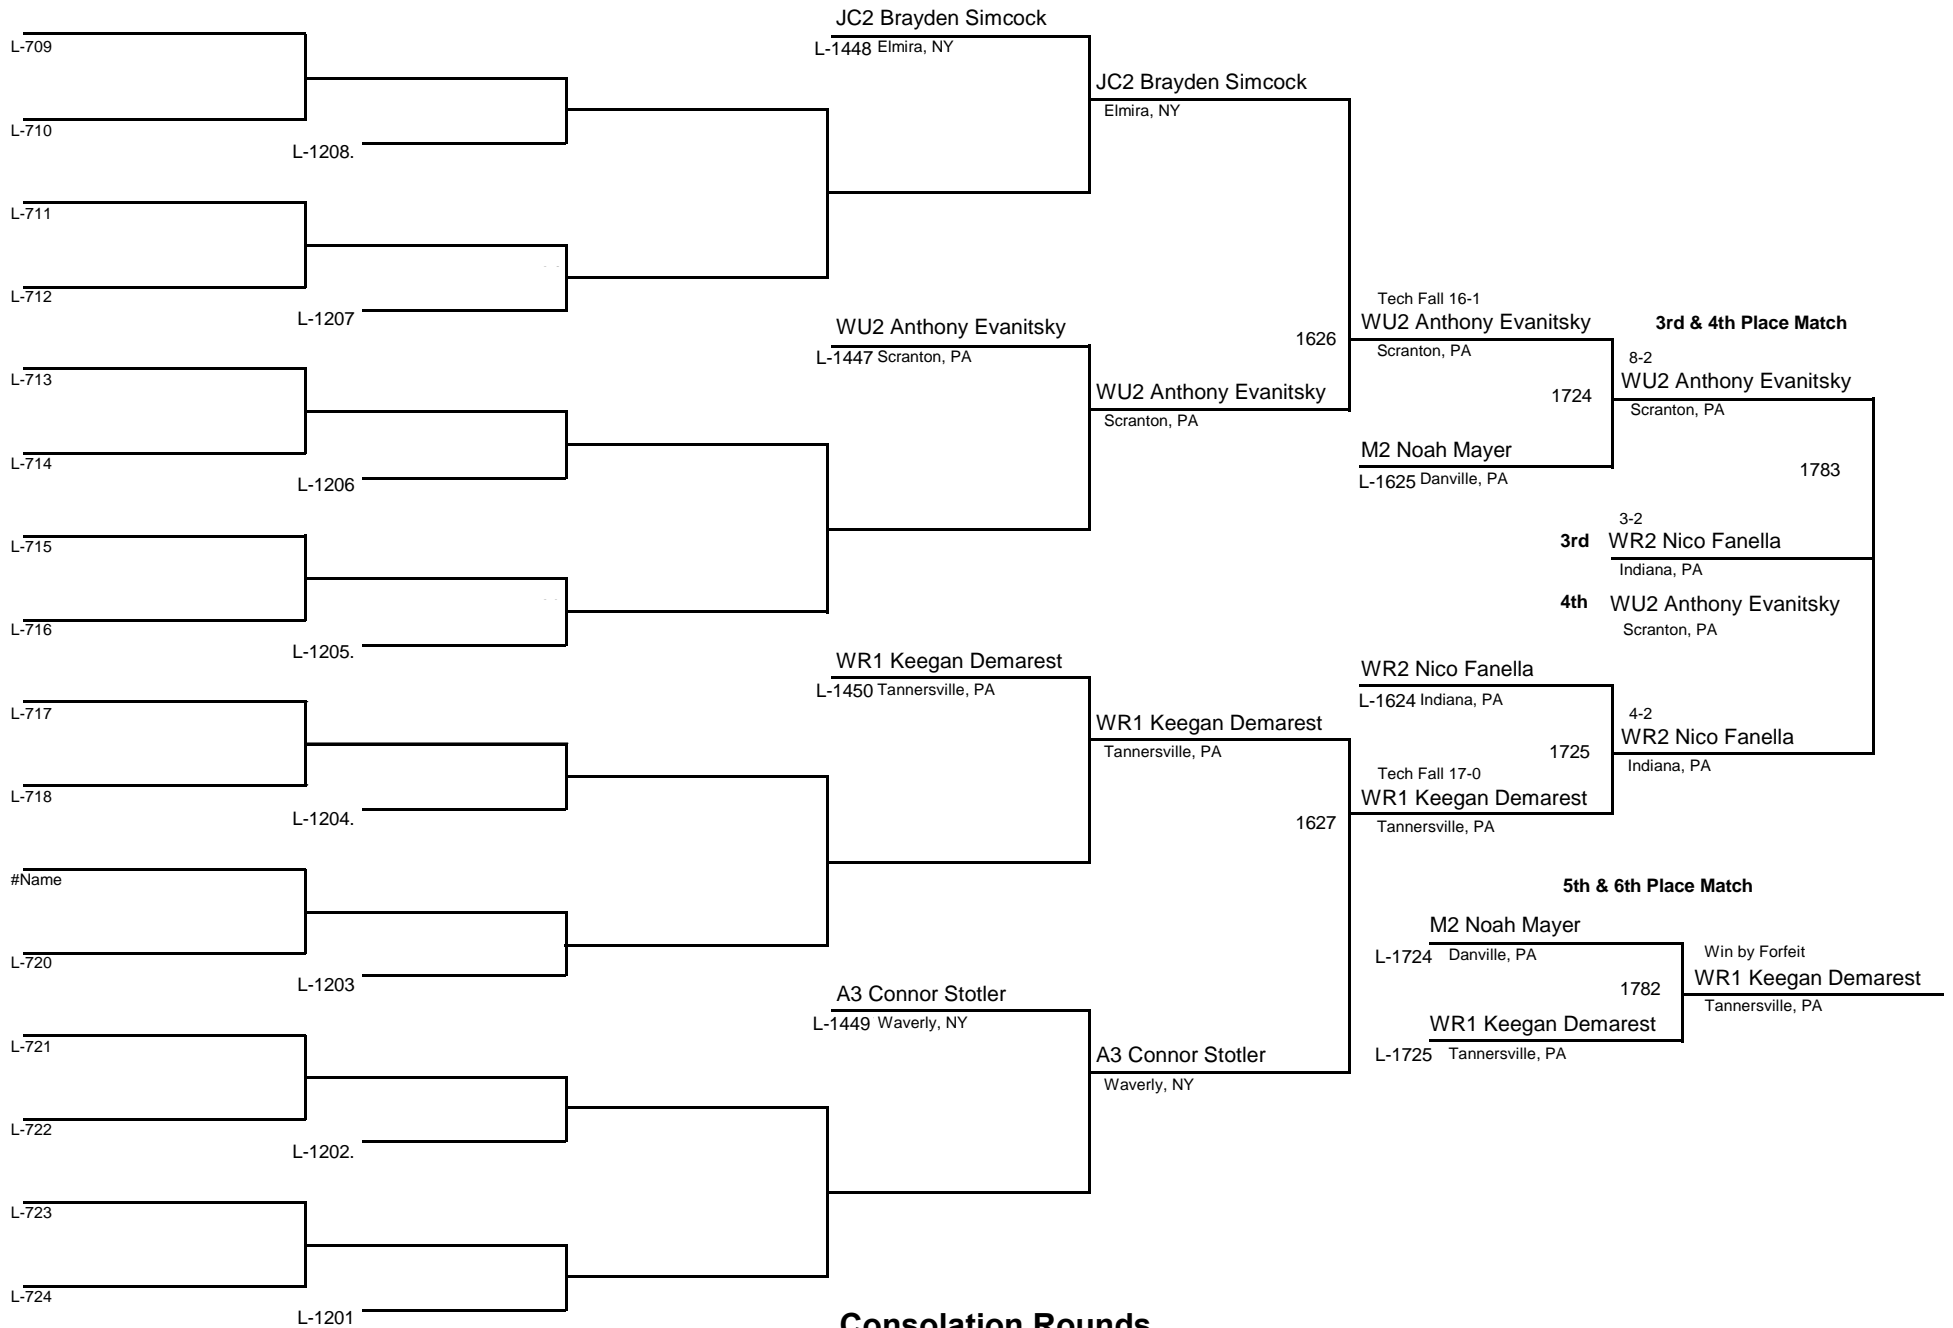

MIDGET

DIVISION

66

WEIGHT

MAWA Northern Regional Championships

April 18, 2015

Consolation Rounds

MIDGET