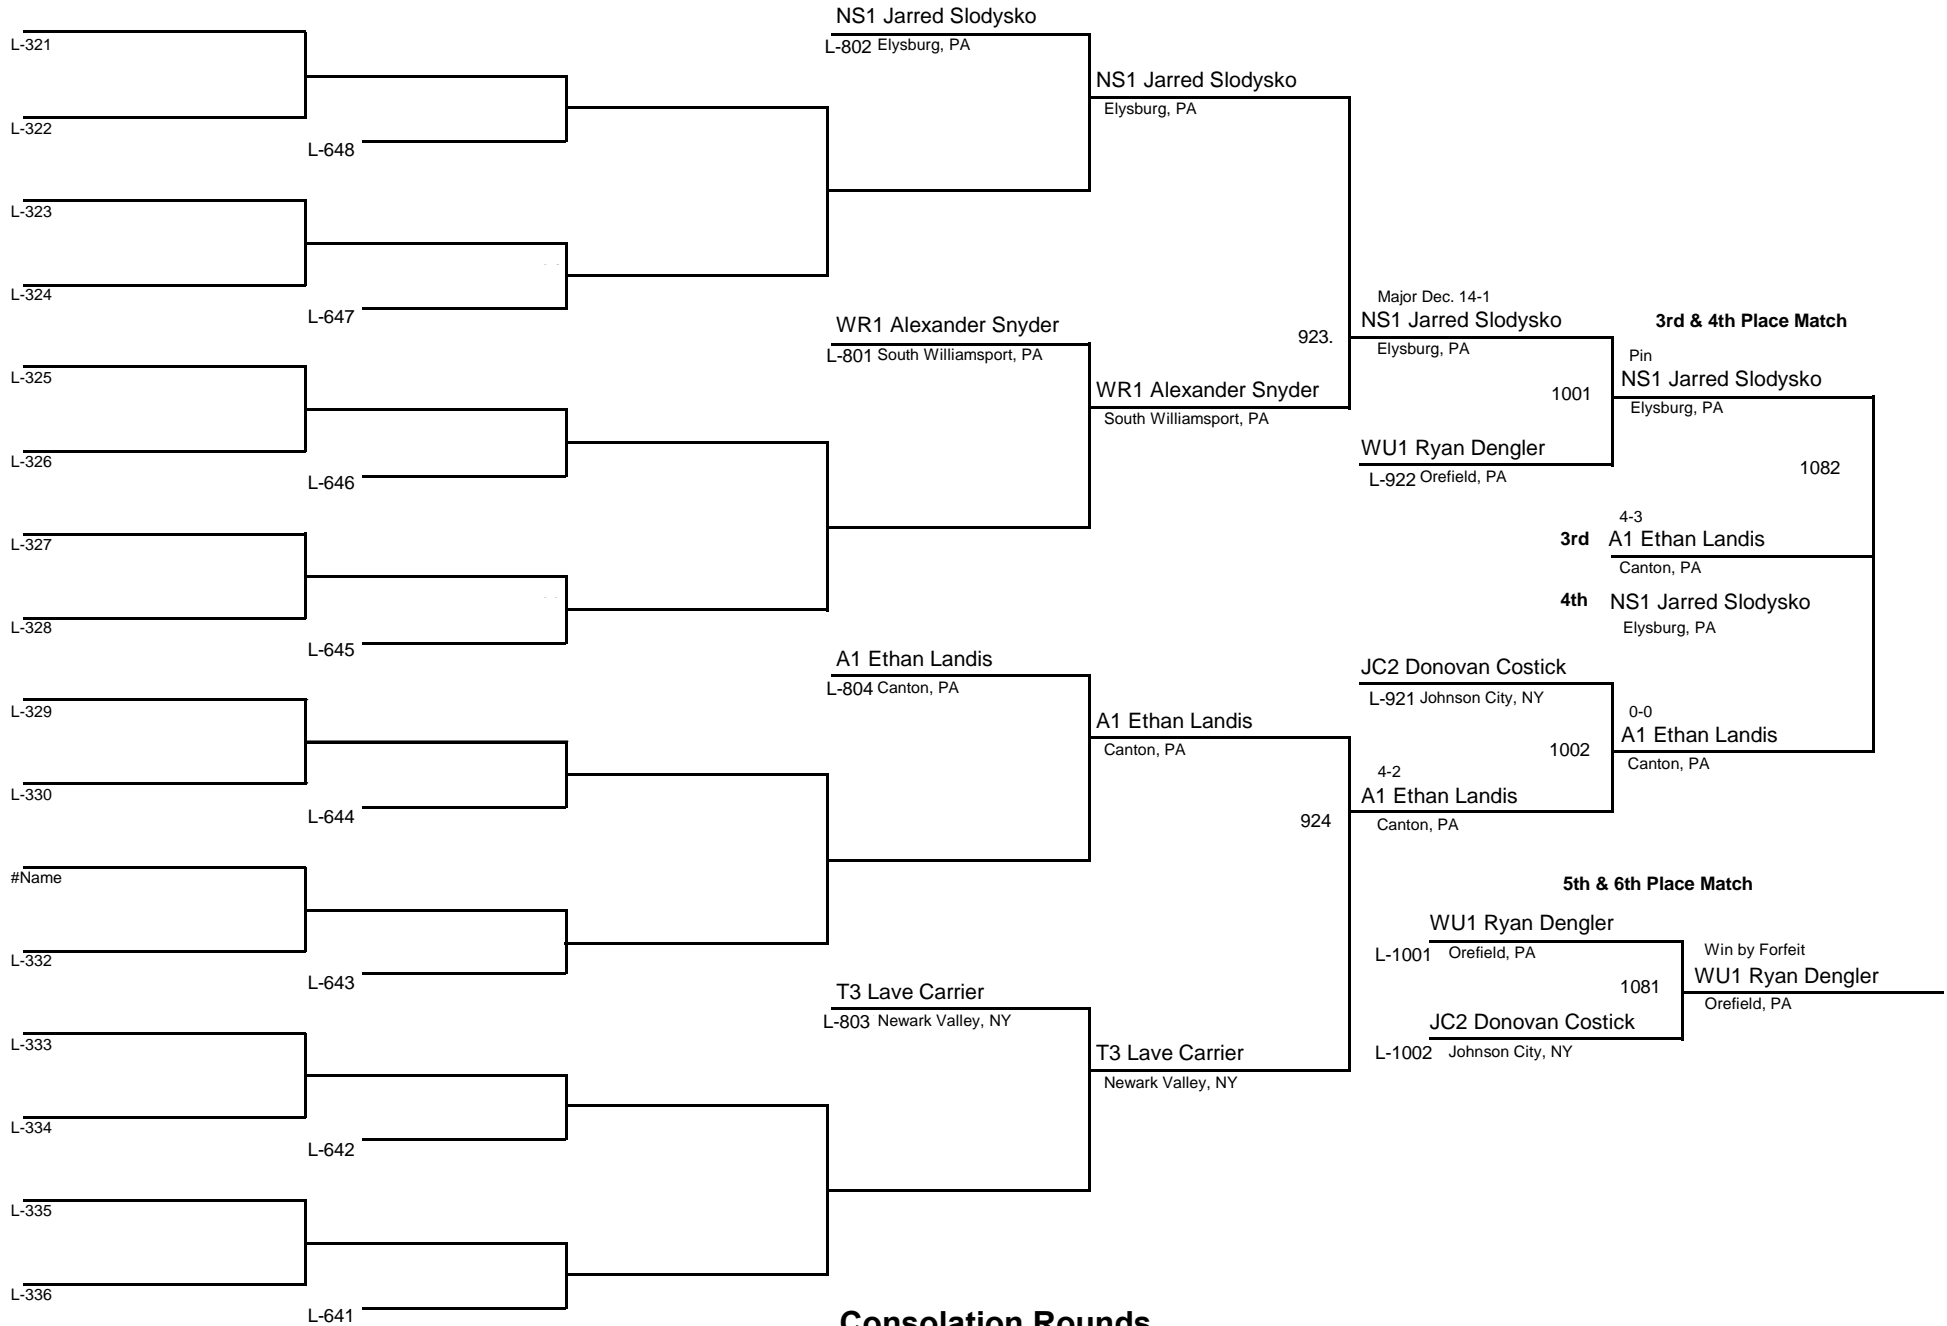

April 19, 2015

Championship Rounds

ELITE
DIVISION

130
WEIGHT

MAWA Northern Regional Championships

April 19, 2015

Consolation Rounds

ELITE