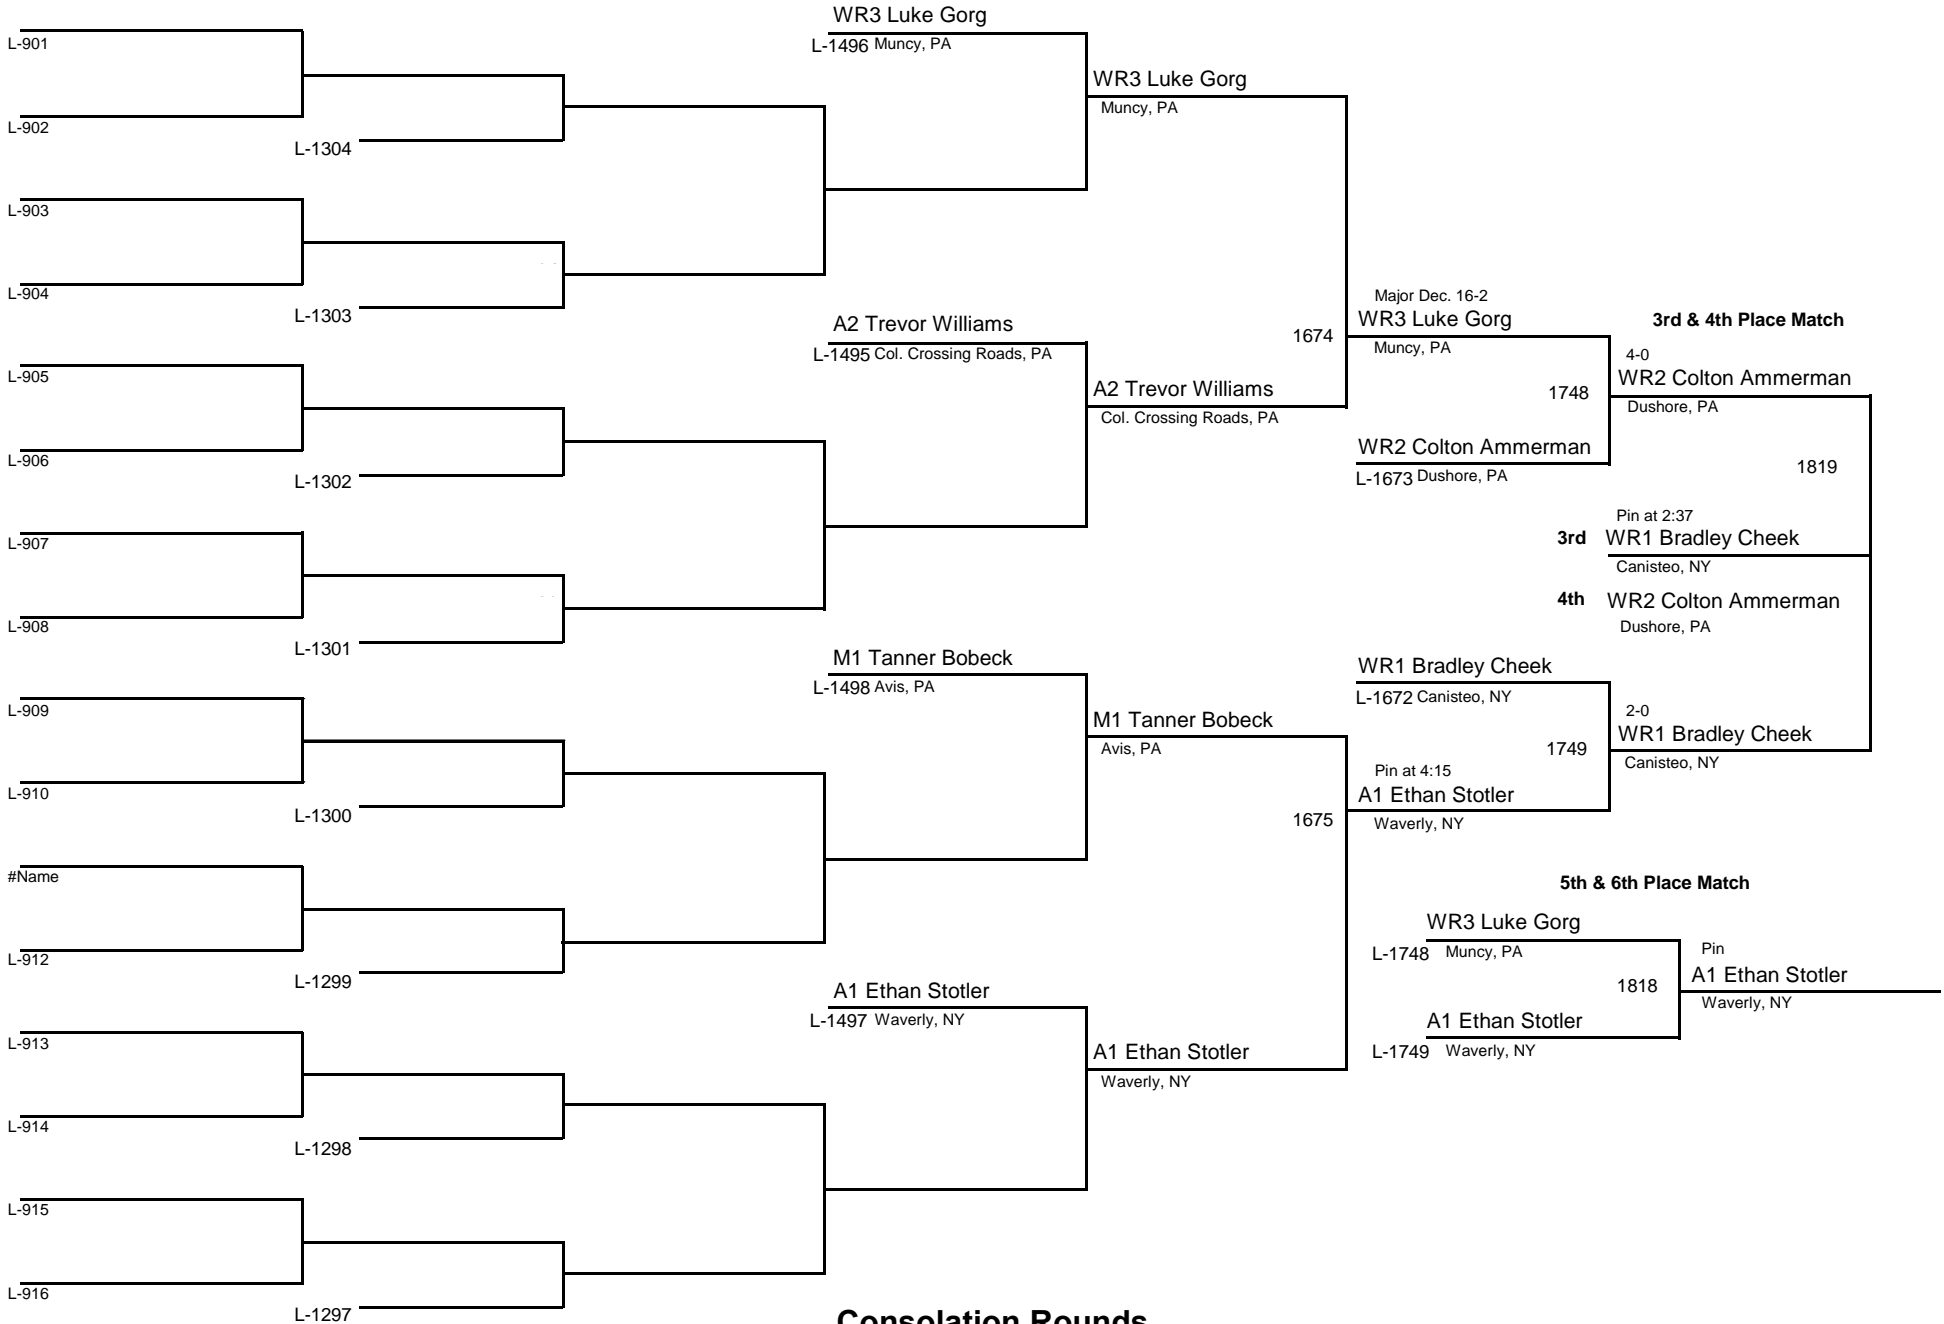

INTERMEDIATE

95

MAWA Northern Regional Championships

DIVISION

WEIGHT

April 18, 2015

Consolation Rounds