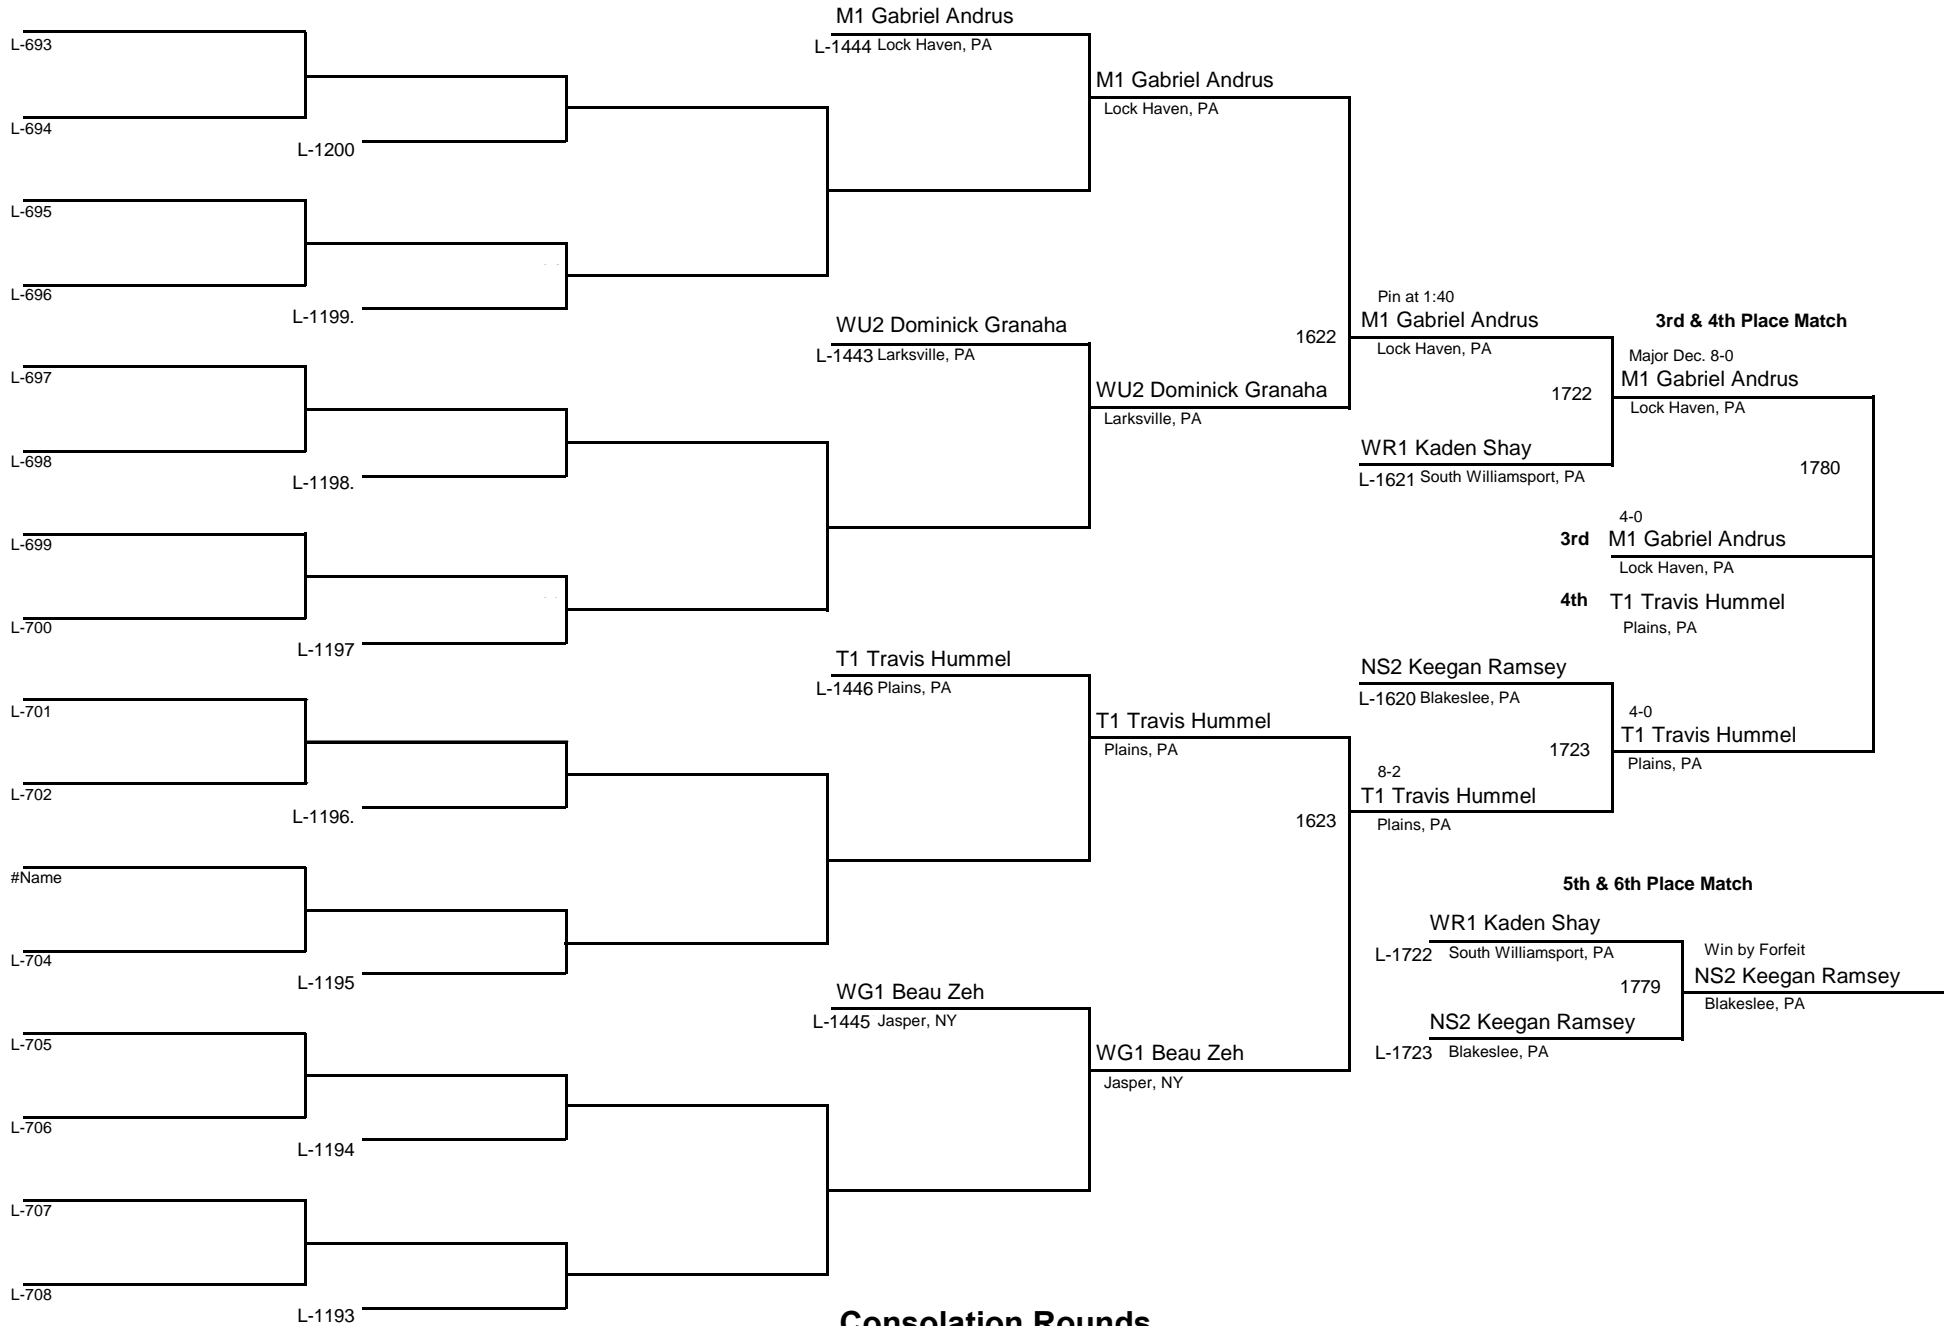

MIDGET

DIVISION

62

WEIGHT

MAWA Northern Regional Championships

April 18, 2015

Consolation Rounds