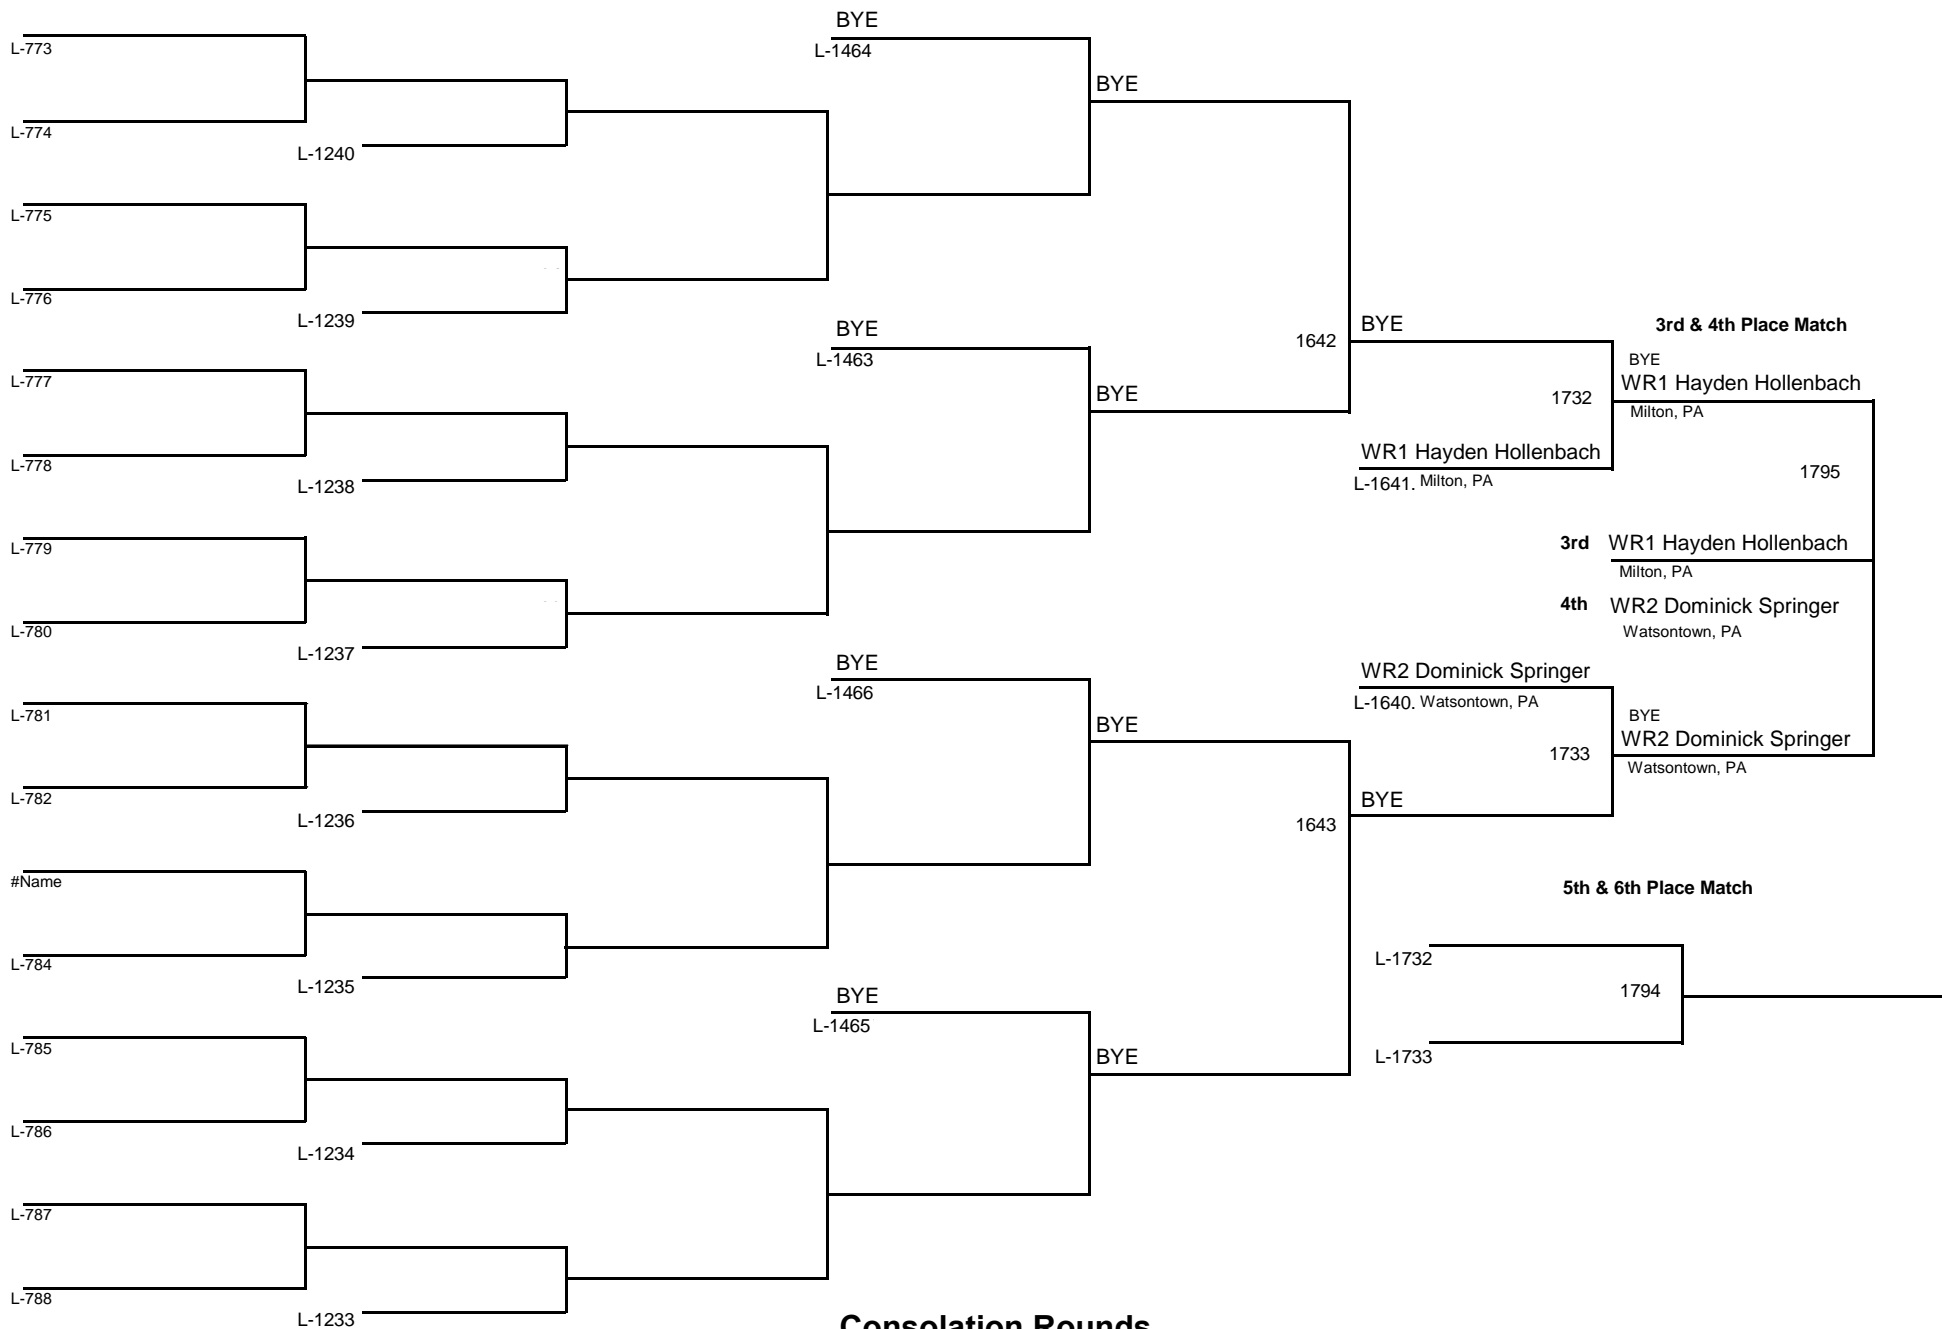

MIDGET

DIVISION

85

WEIGHT

MAWA Northern Regional Championships

April 18, 2015

Consolation Rounds