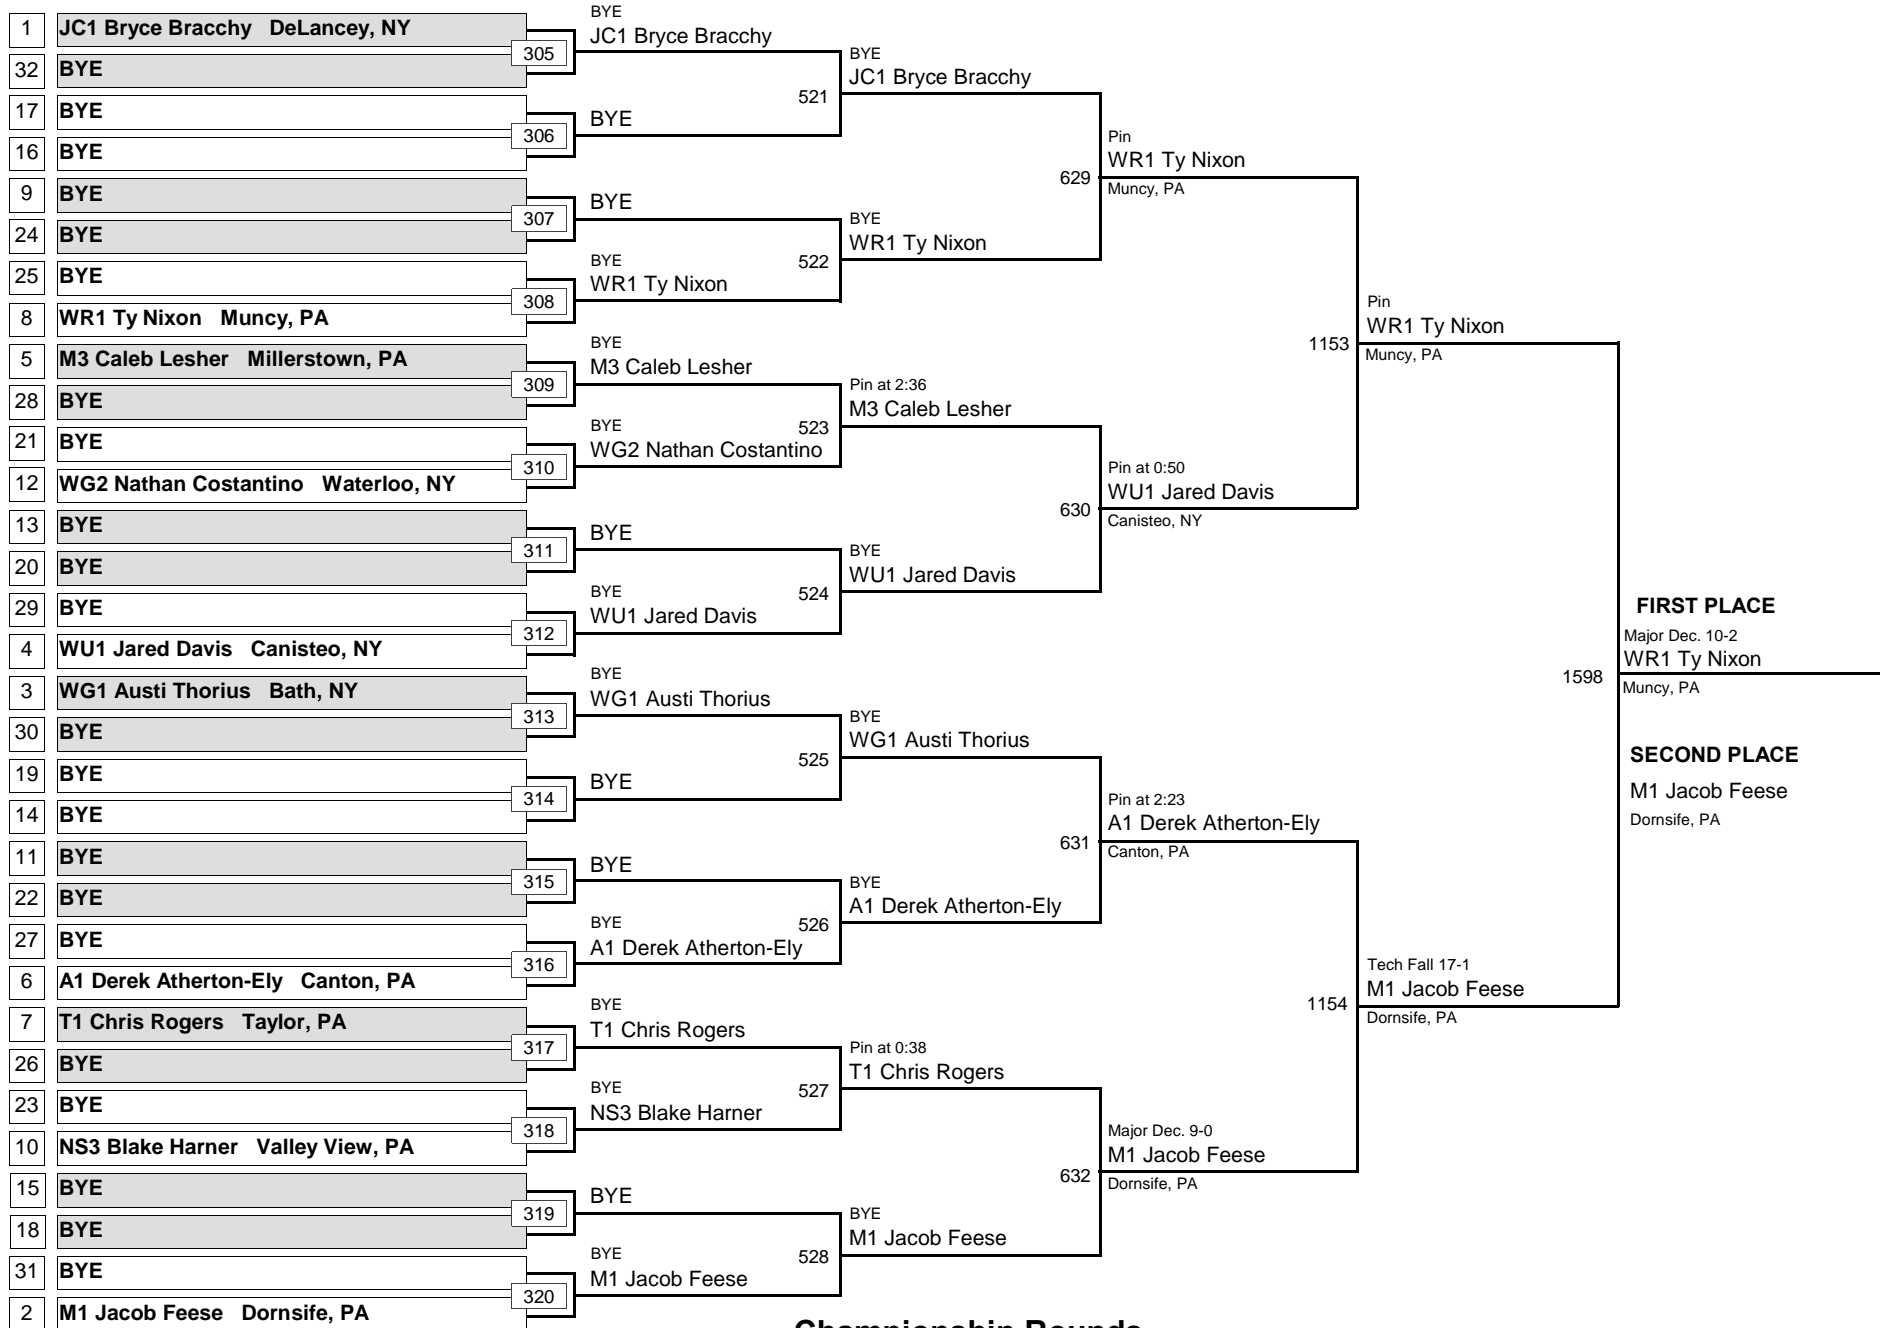

JUNIOR

108

MAWA Northern Regional Championships

DIVISION

WEIGHT

April 18, 2015