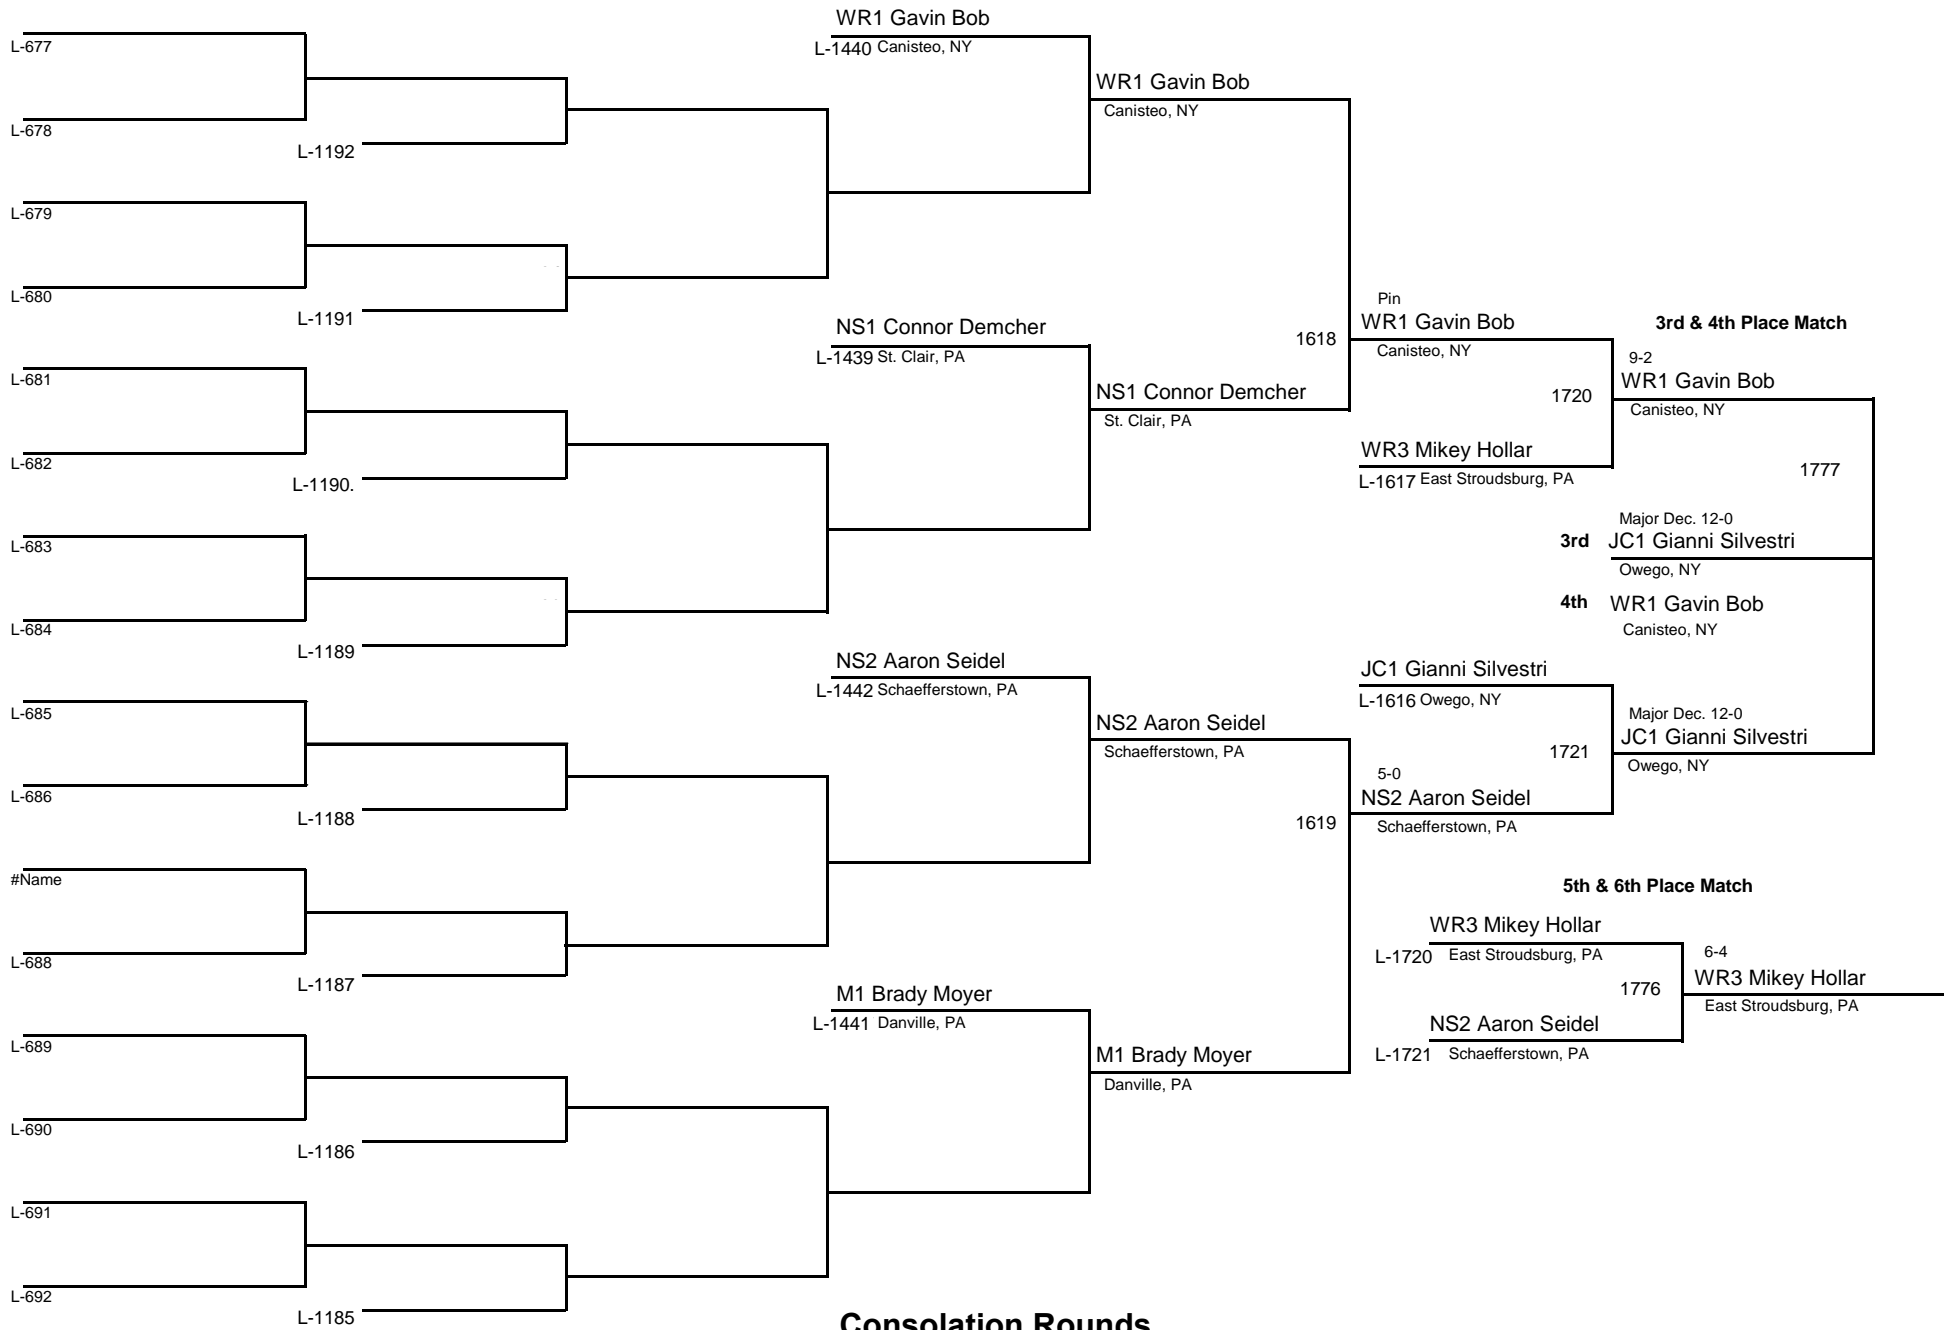

MIDGET

DIVISION

58

WEIGHT

MAWA Northern Regional Championships

April 18, 2015

Consolation Rounds