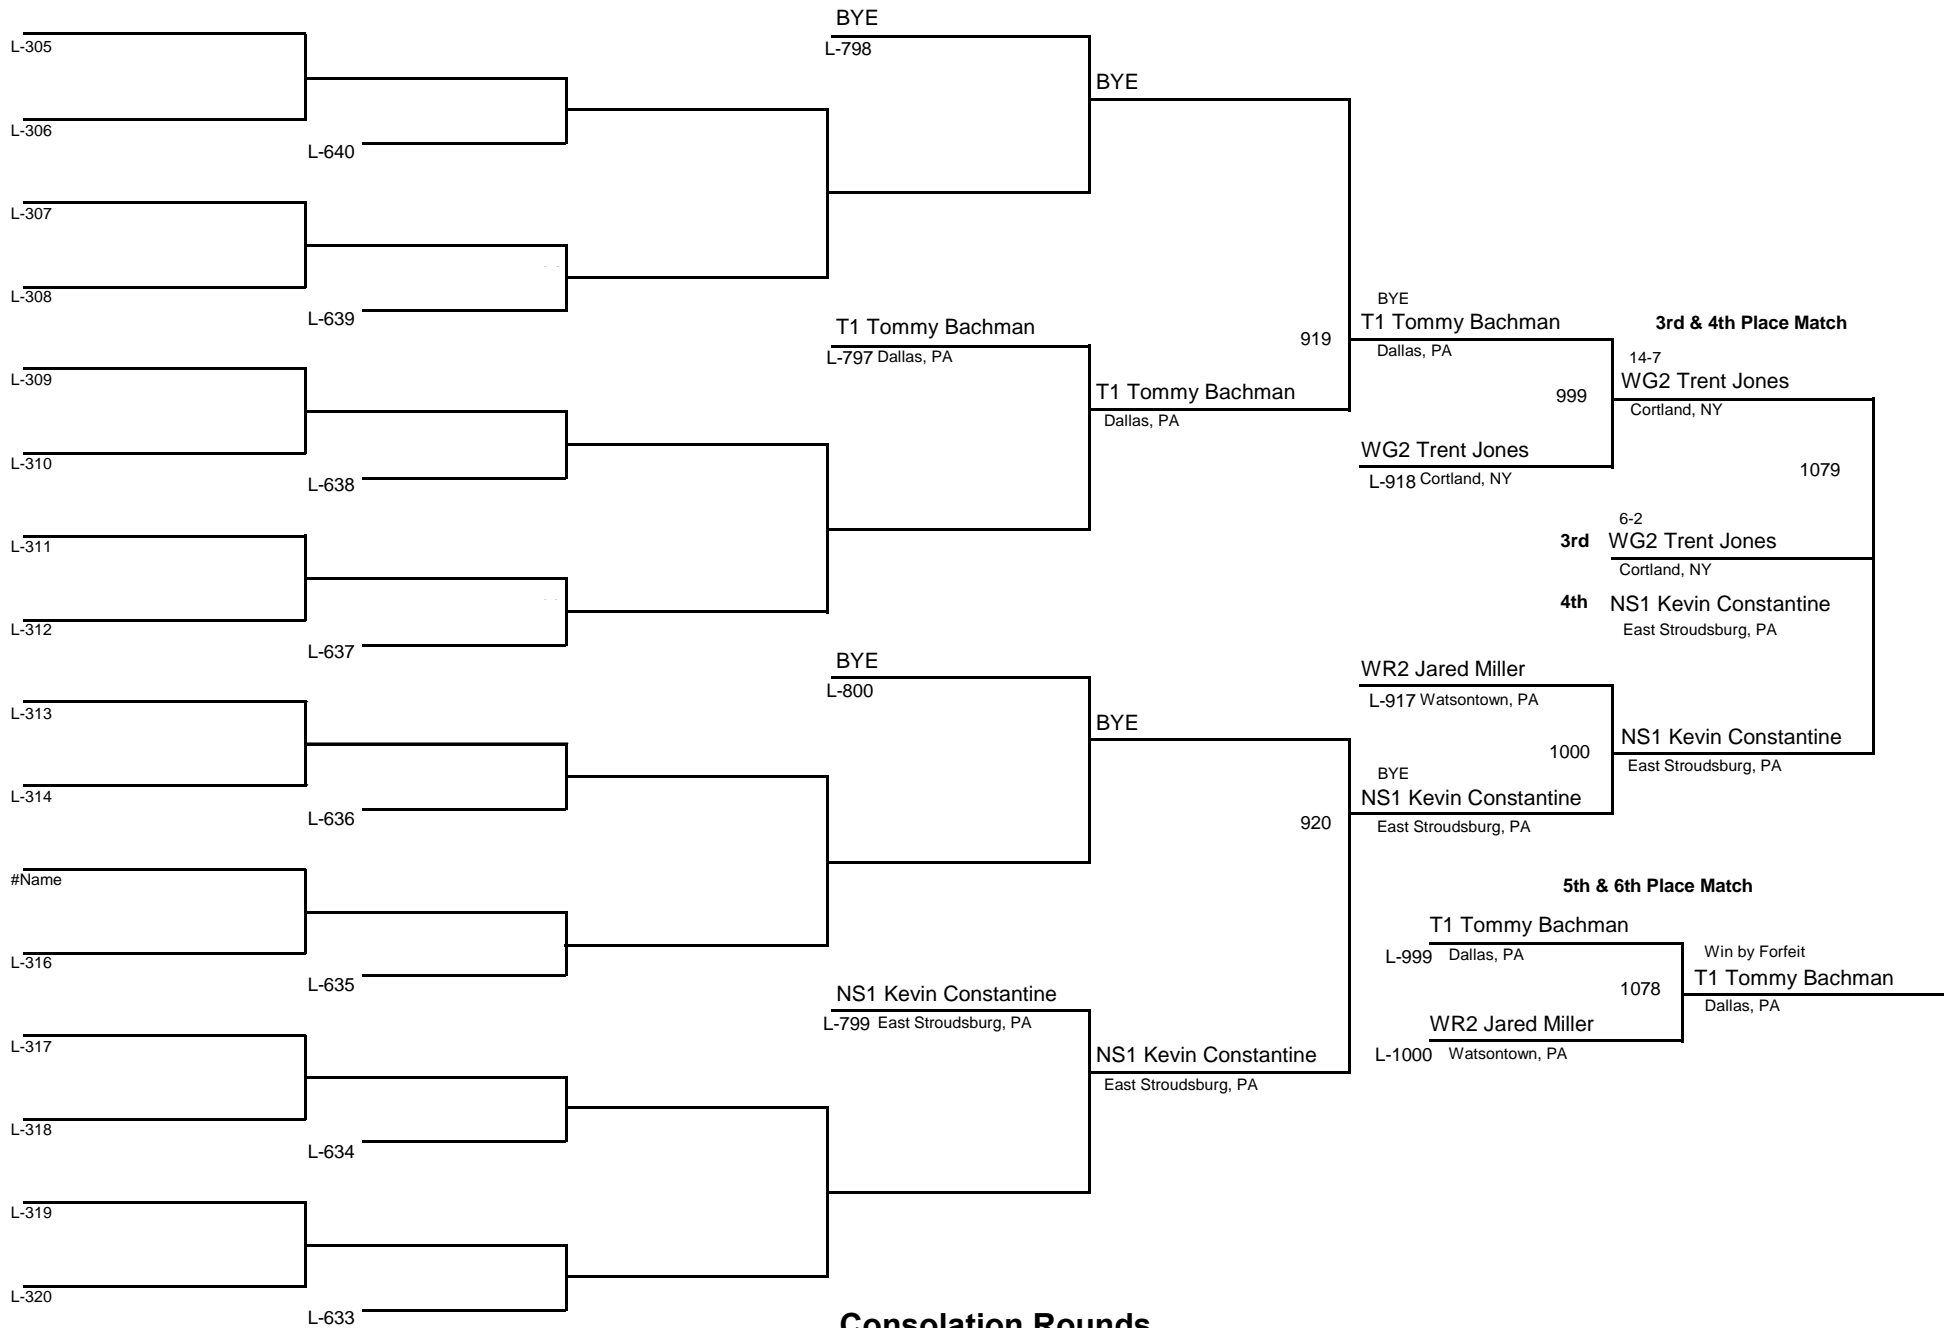

ELITE
DIVISION

125
WEIGHT

MAWA Northern Regional Championships

April 19, 2015

Consolation Rounds