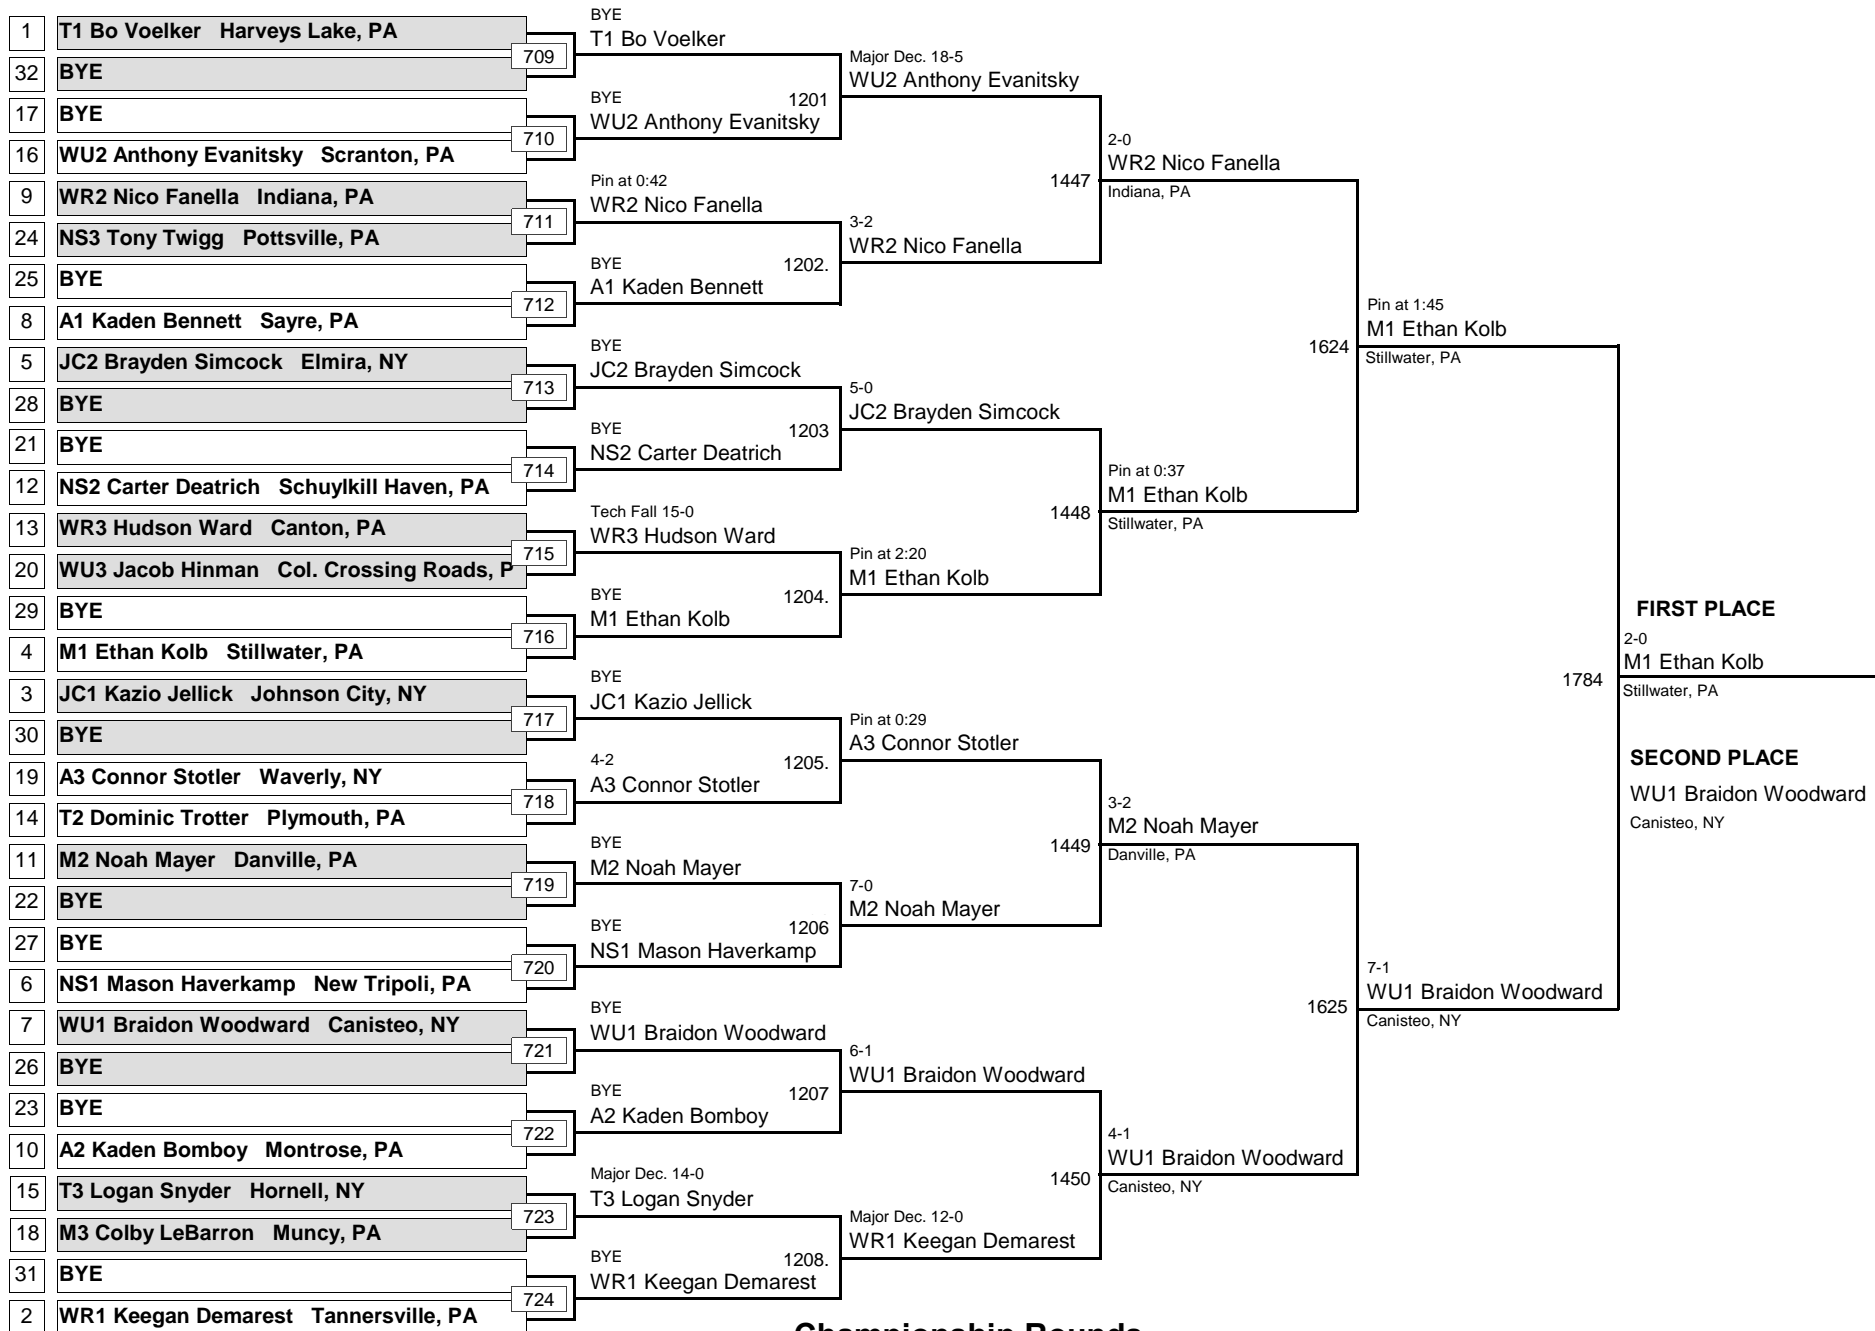

April 18, 2015

Consolation Rounds

MIDGET

66

MAWA Northern Regional Championships

DIVISION

WEIGHT

April 18, 2015