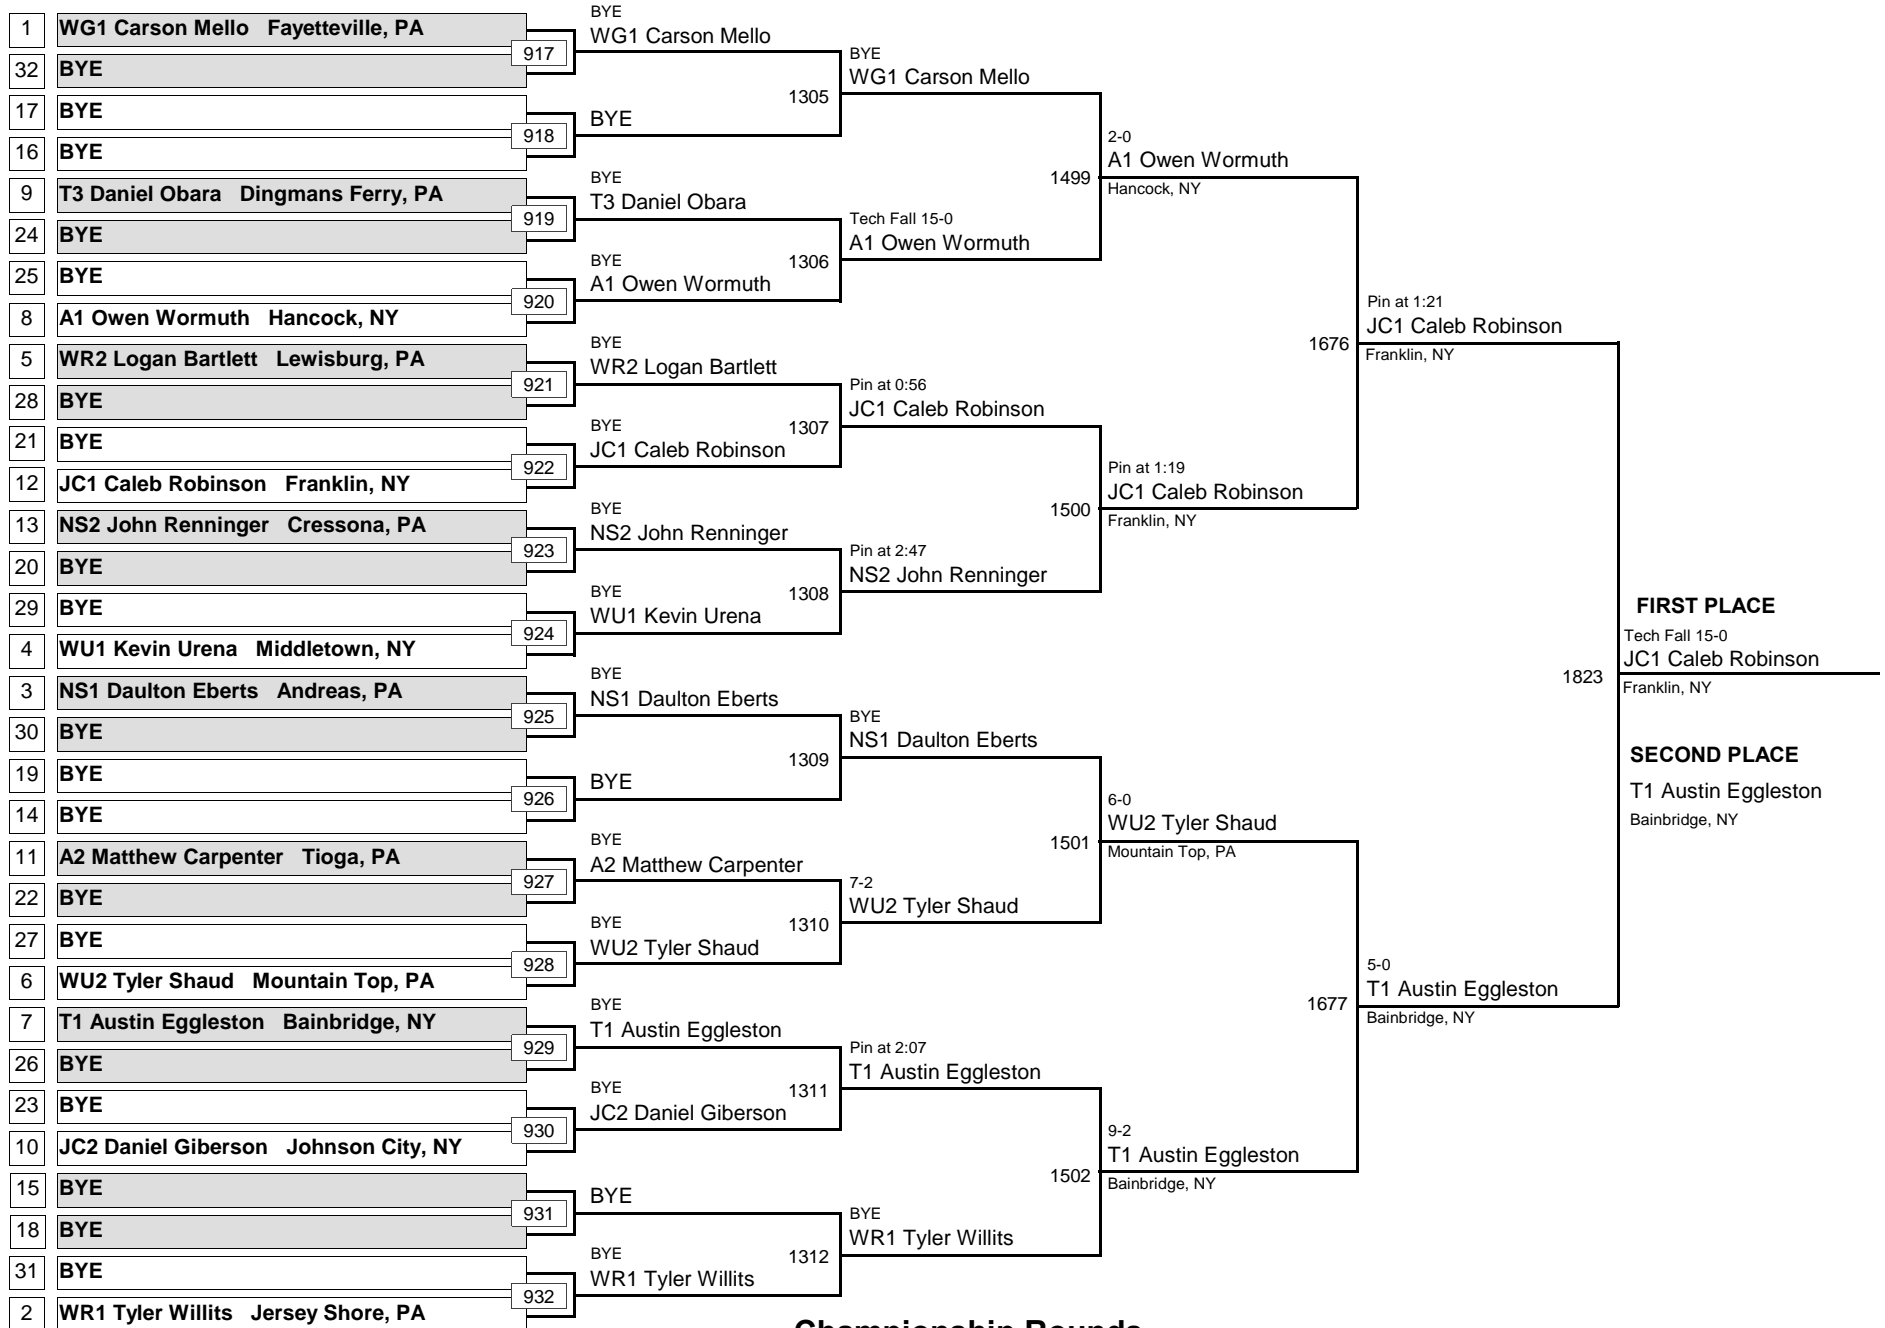

100

MAWA Northern Regional Championships

April 18, 2015

DIVISION

WEIGHT

FIRST PLACE

Tech Fall 15-0

JC1 Caleb Robinson