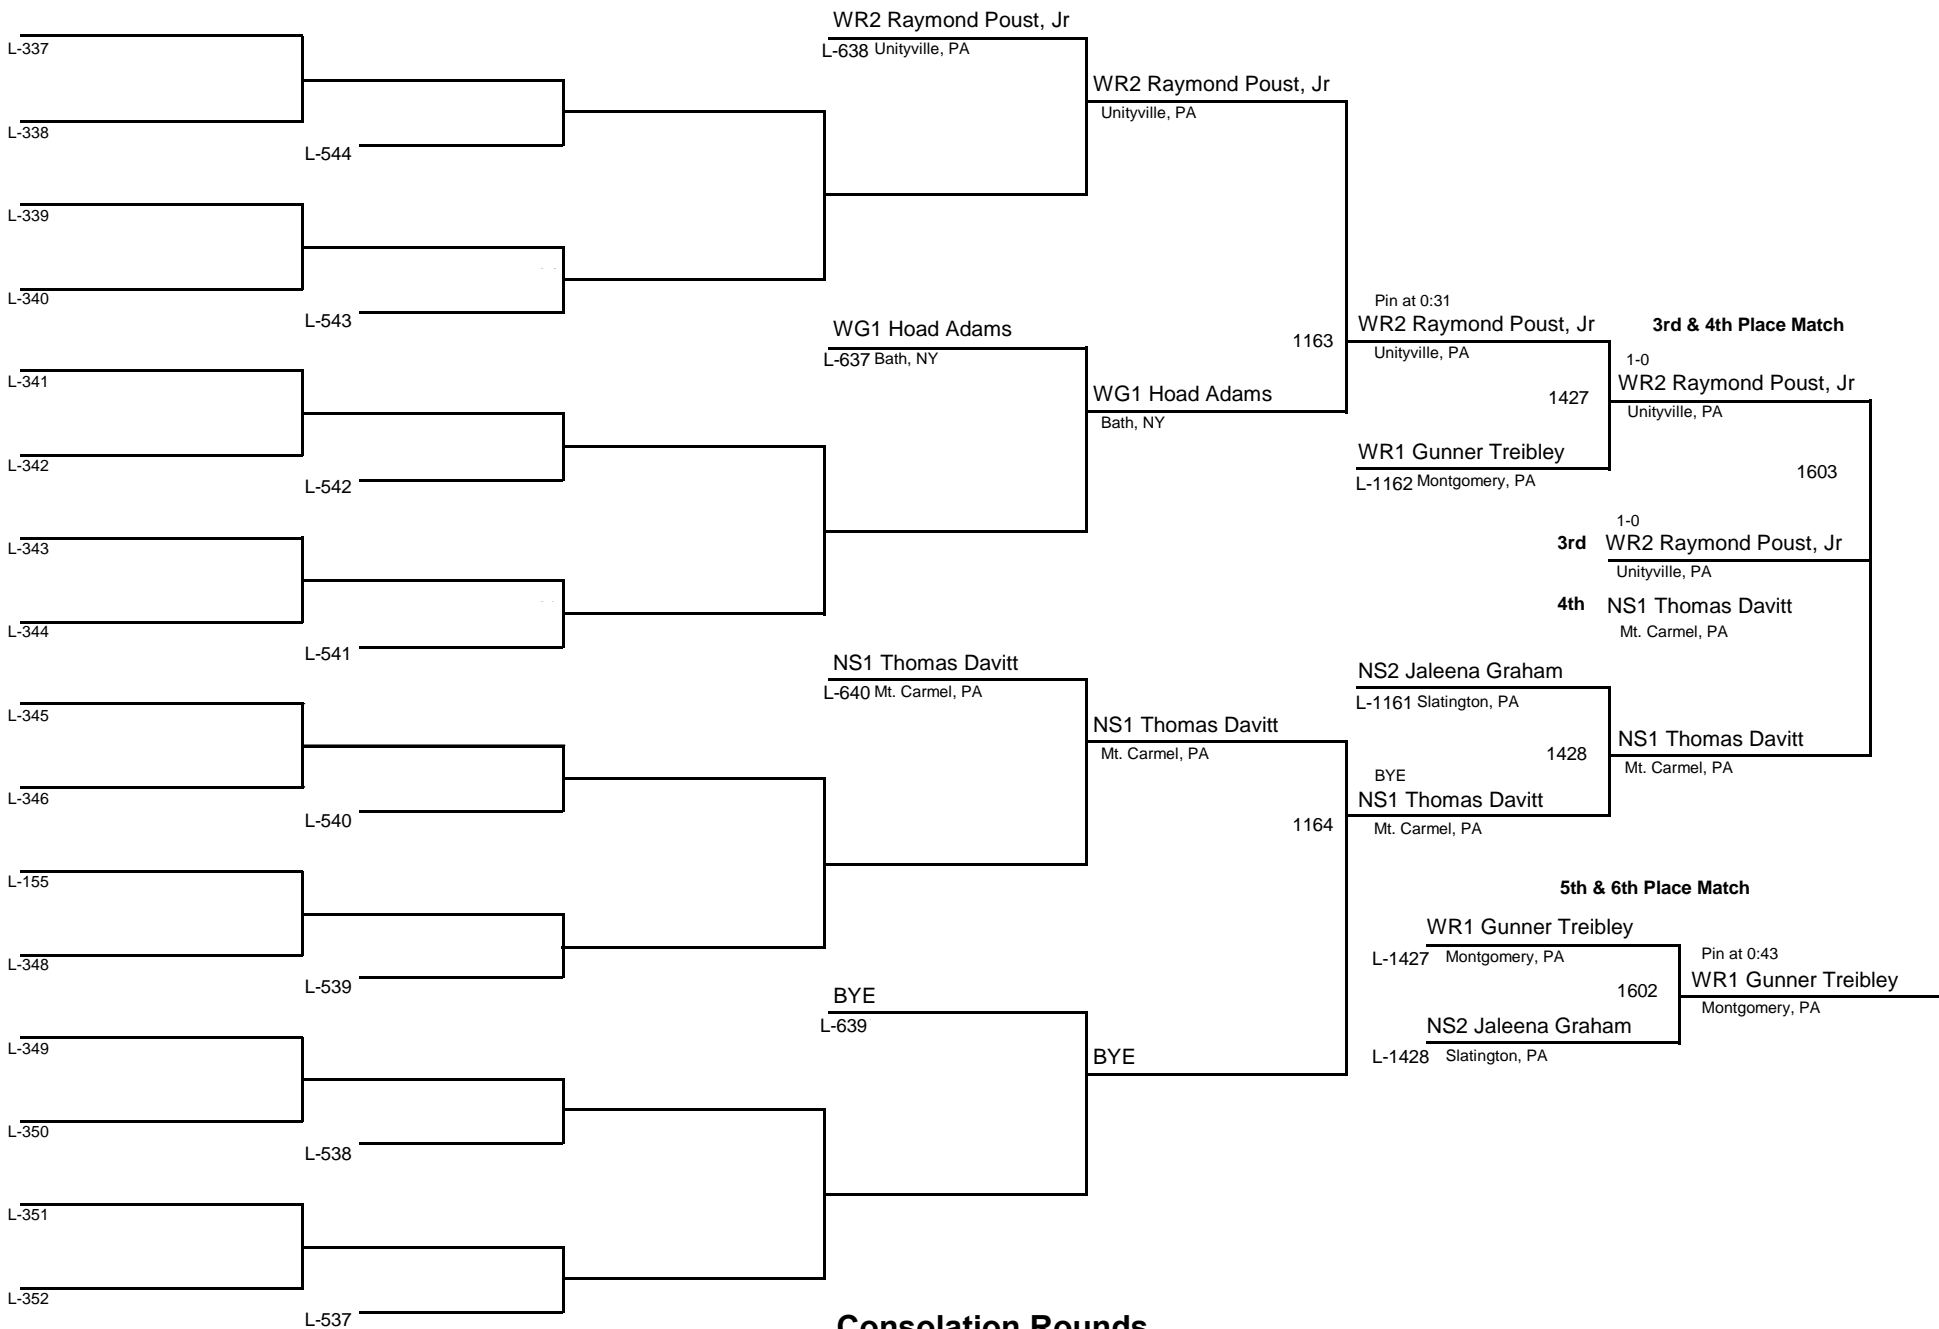

Championship Rounds

JUNIOR

DIVISION

140

WEIGHT

MAWA Northern Regional Championships

April 18, 2015

Consolation Rounds