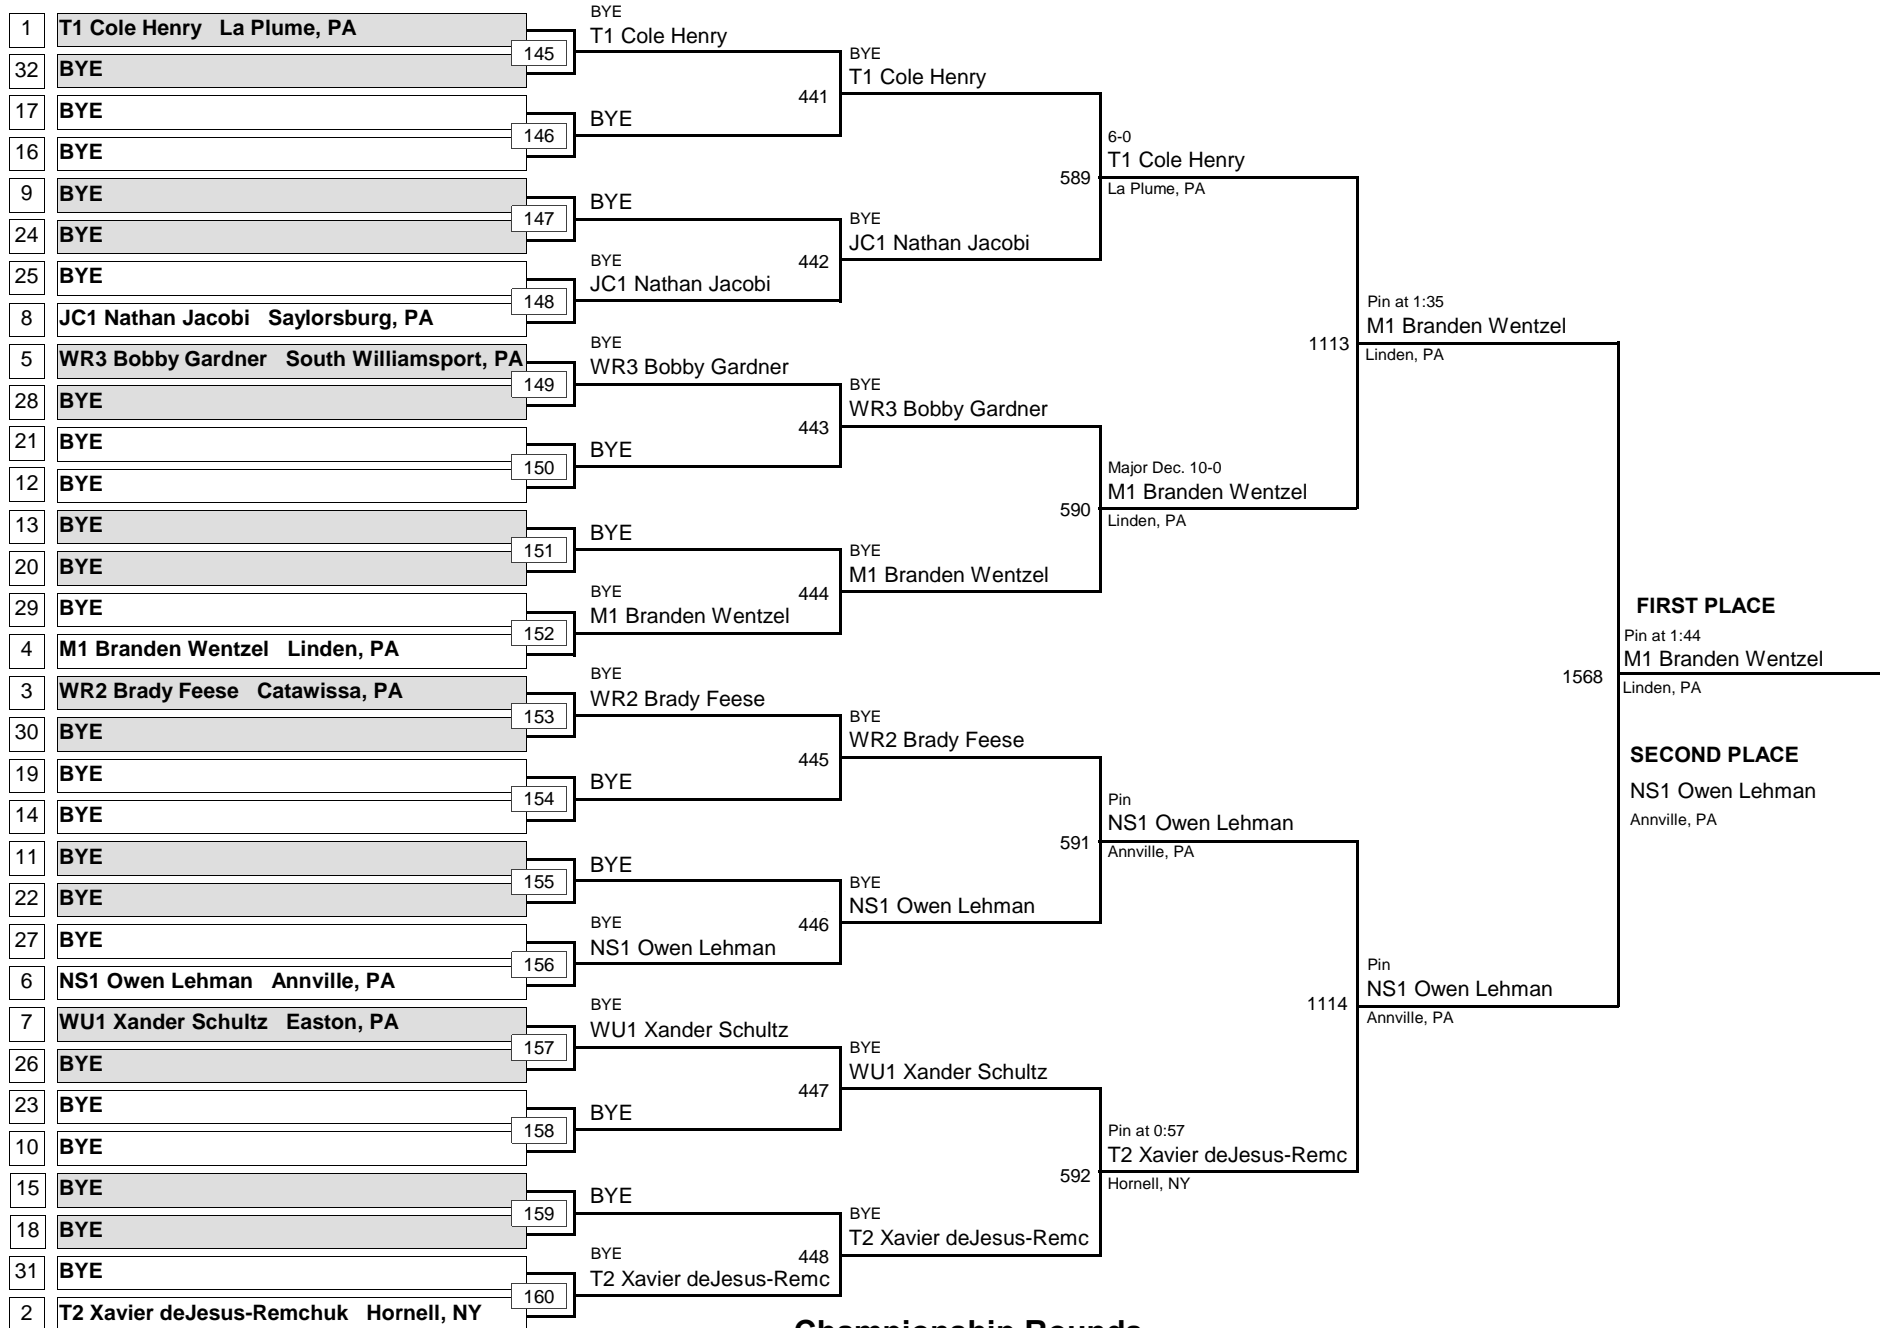

58

MAWA Northern Regional Championships

DIVISION

WEIGHT

April 18, 2015

FIRST PLACE

Pin at 1:44
M1 Branden Wentzel
 Linden, PA

SECOND PLACE