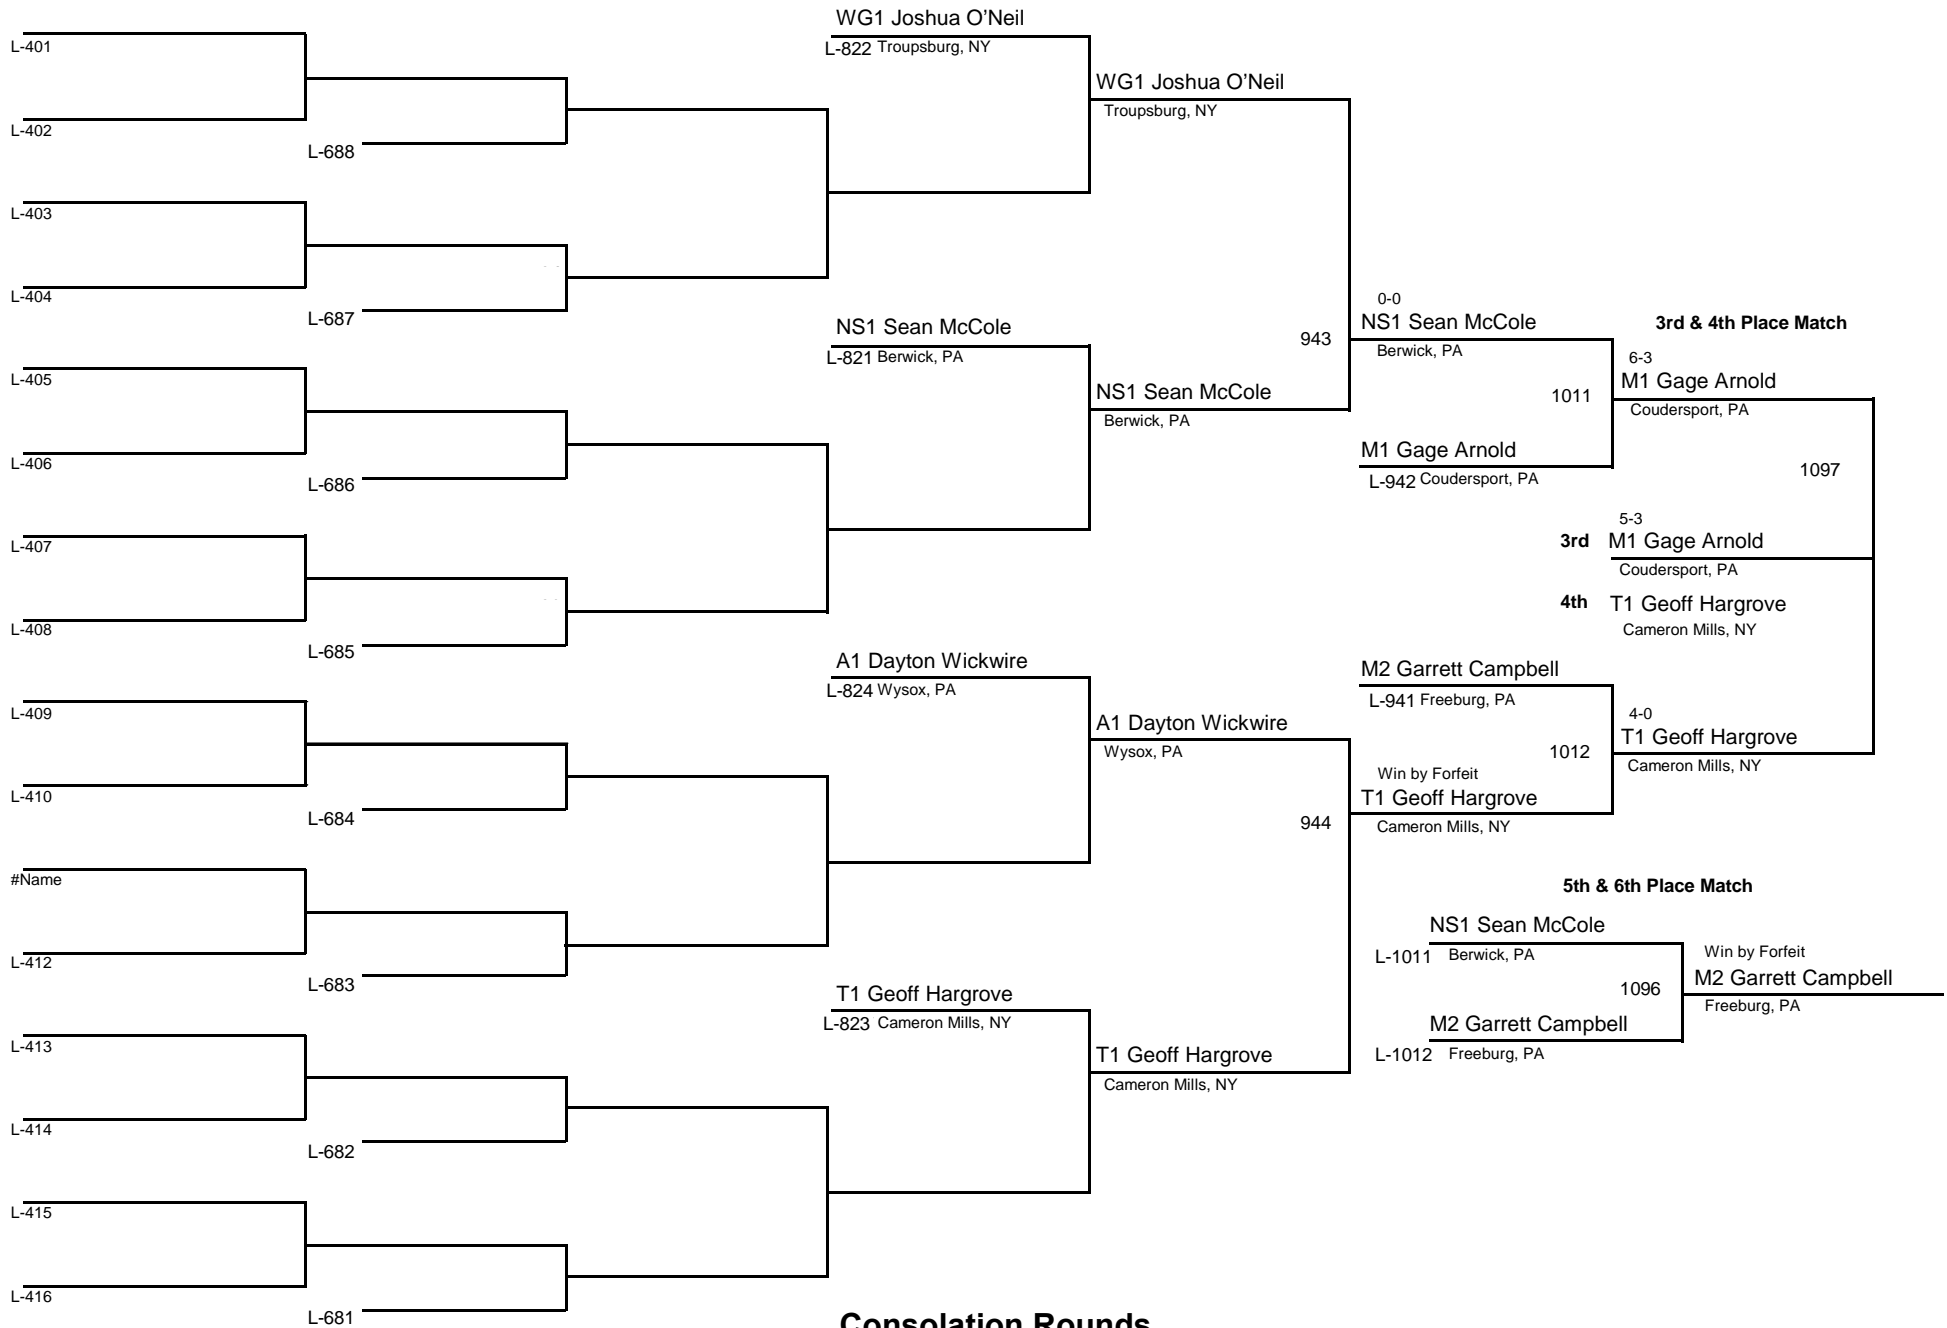

ELITE
DIVISION

160
WEIGHT

MAWA Northern Regional Championships

April 19, 2015