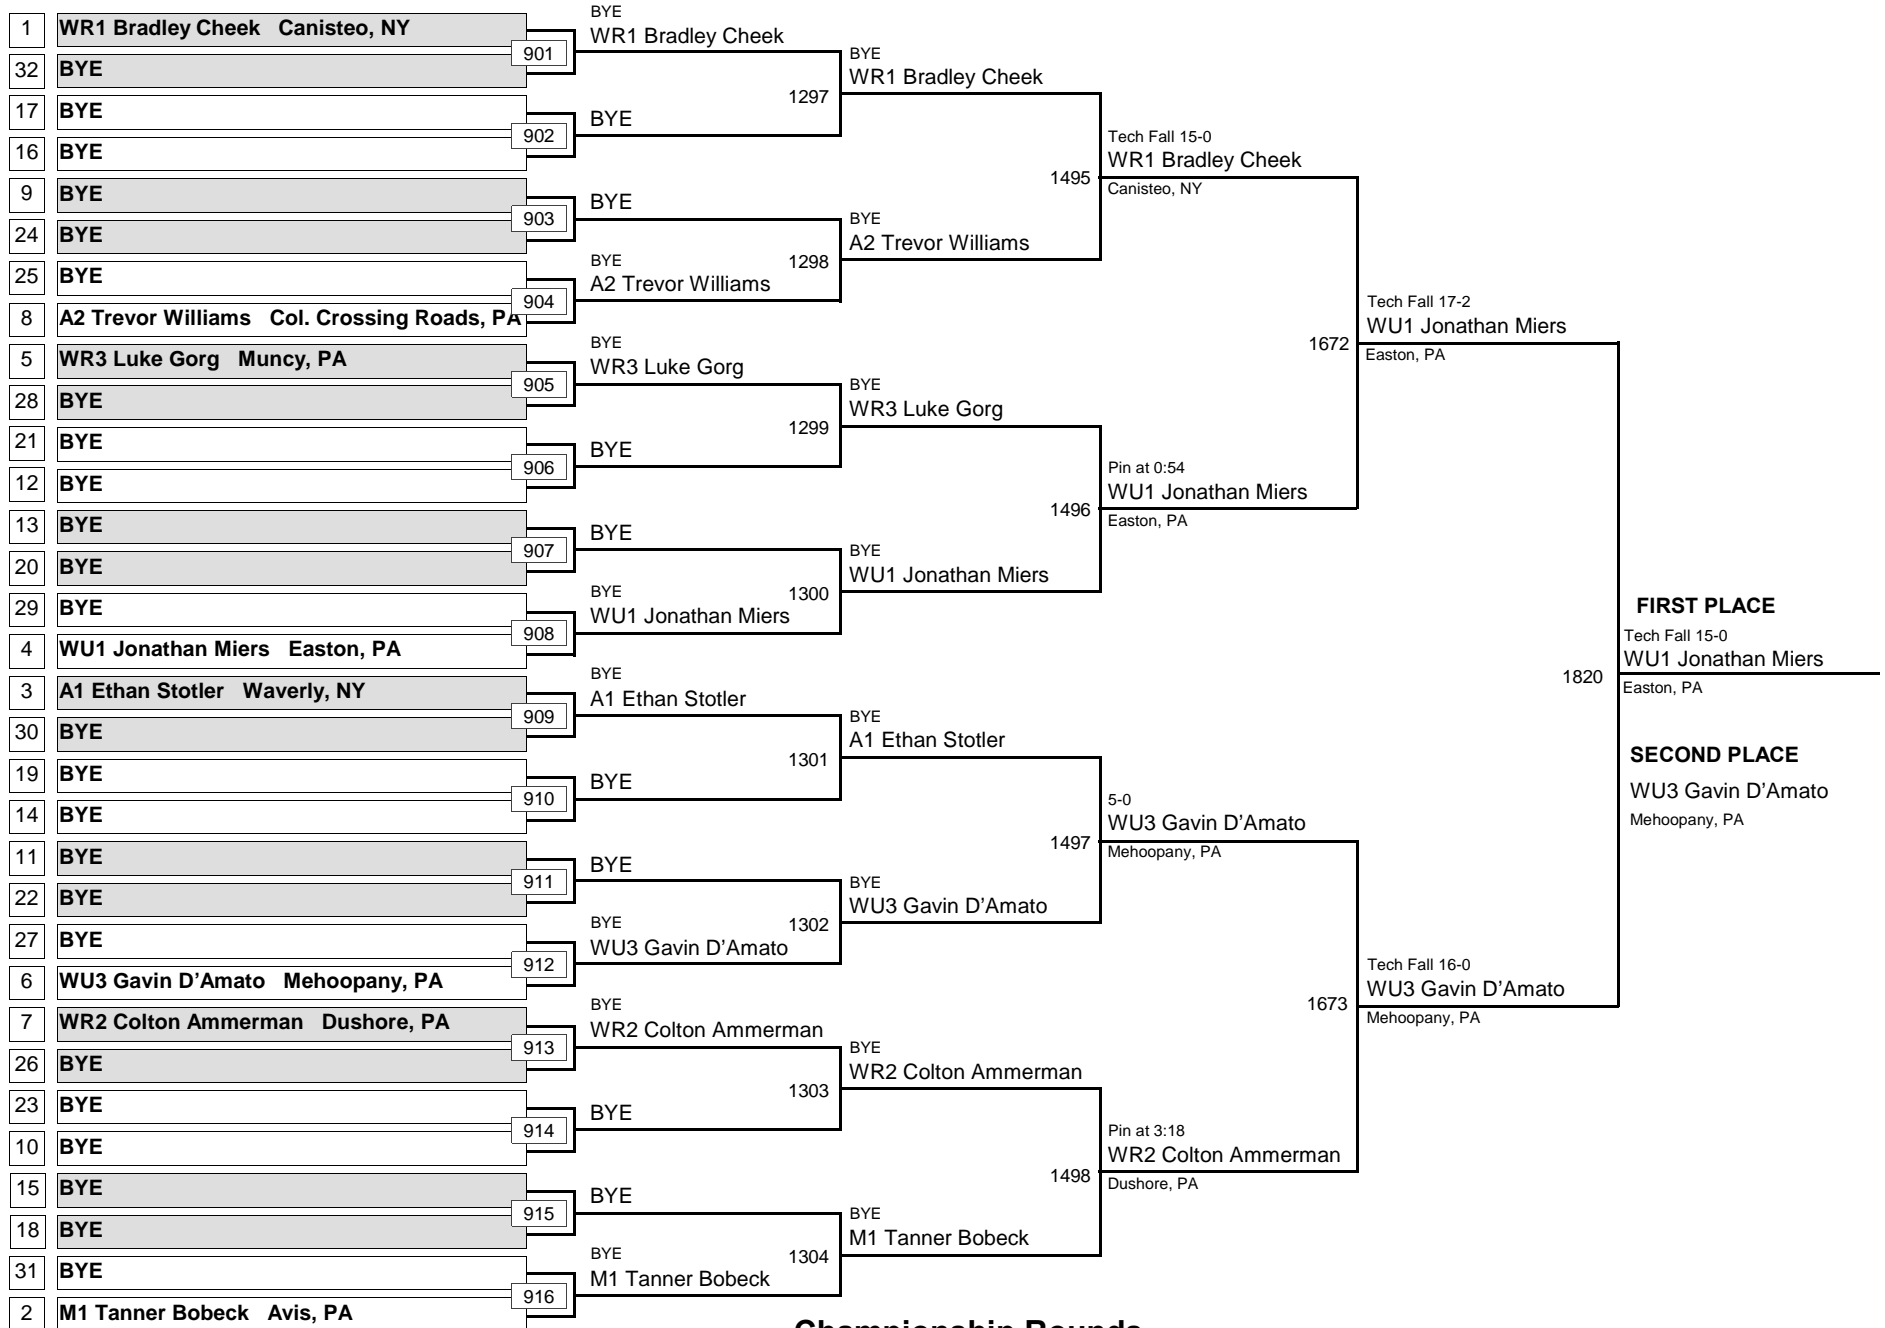

INTERMEDIATE

95

MAWA Northern Regional Championships

DIVISION

WEIGHT

April 18, 2015