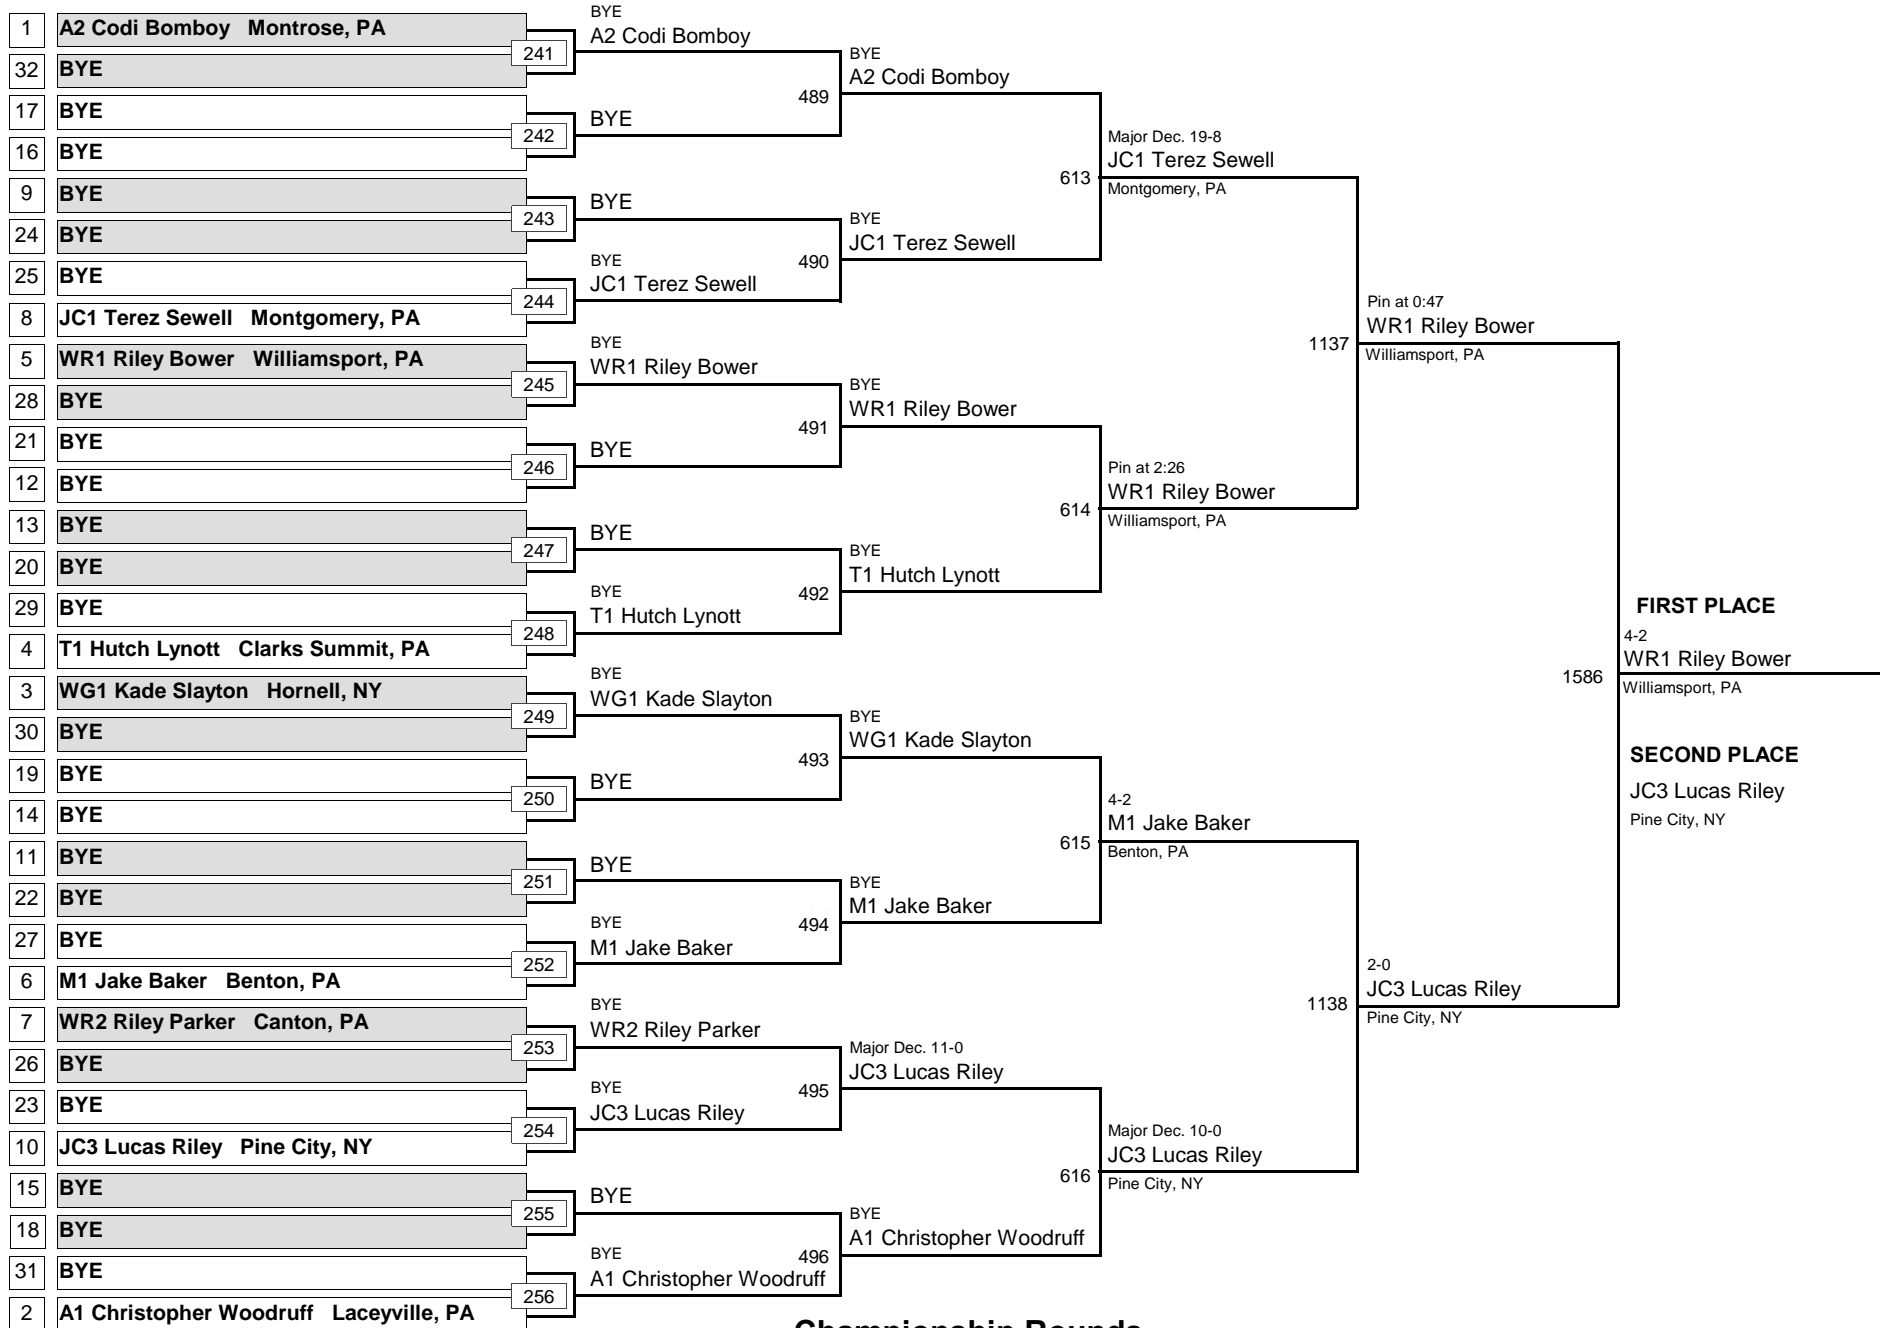

JUNIOR

82

MAWA Northern Regional Championships

DIVISION

WEIGHT

April 18, 2015