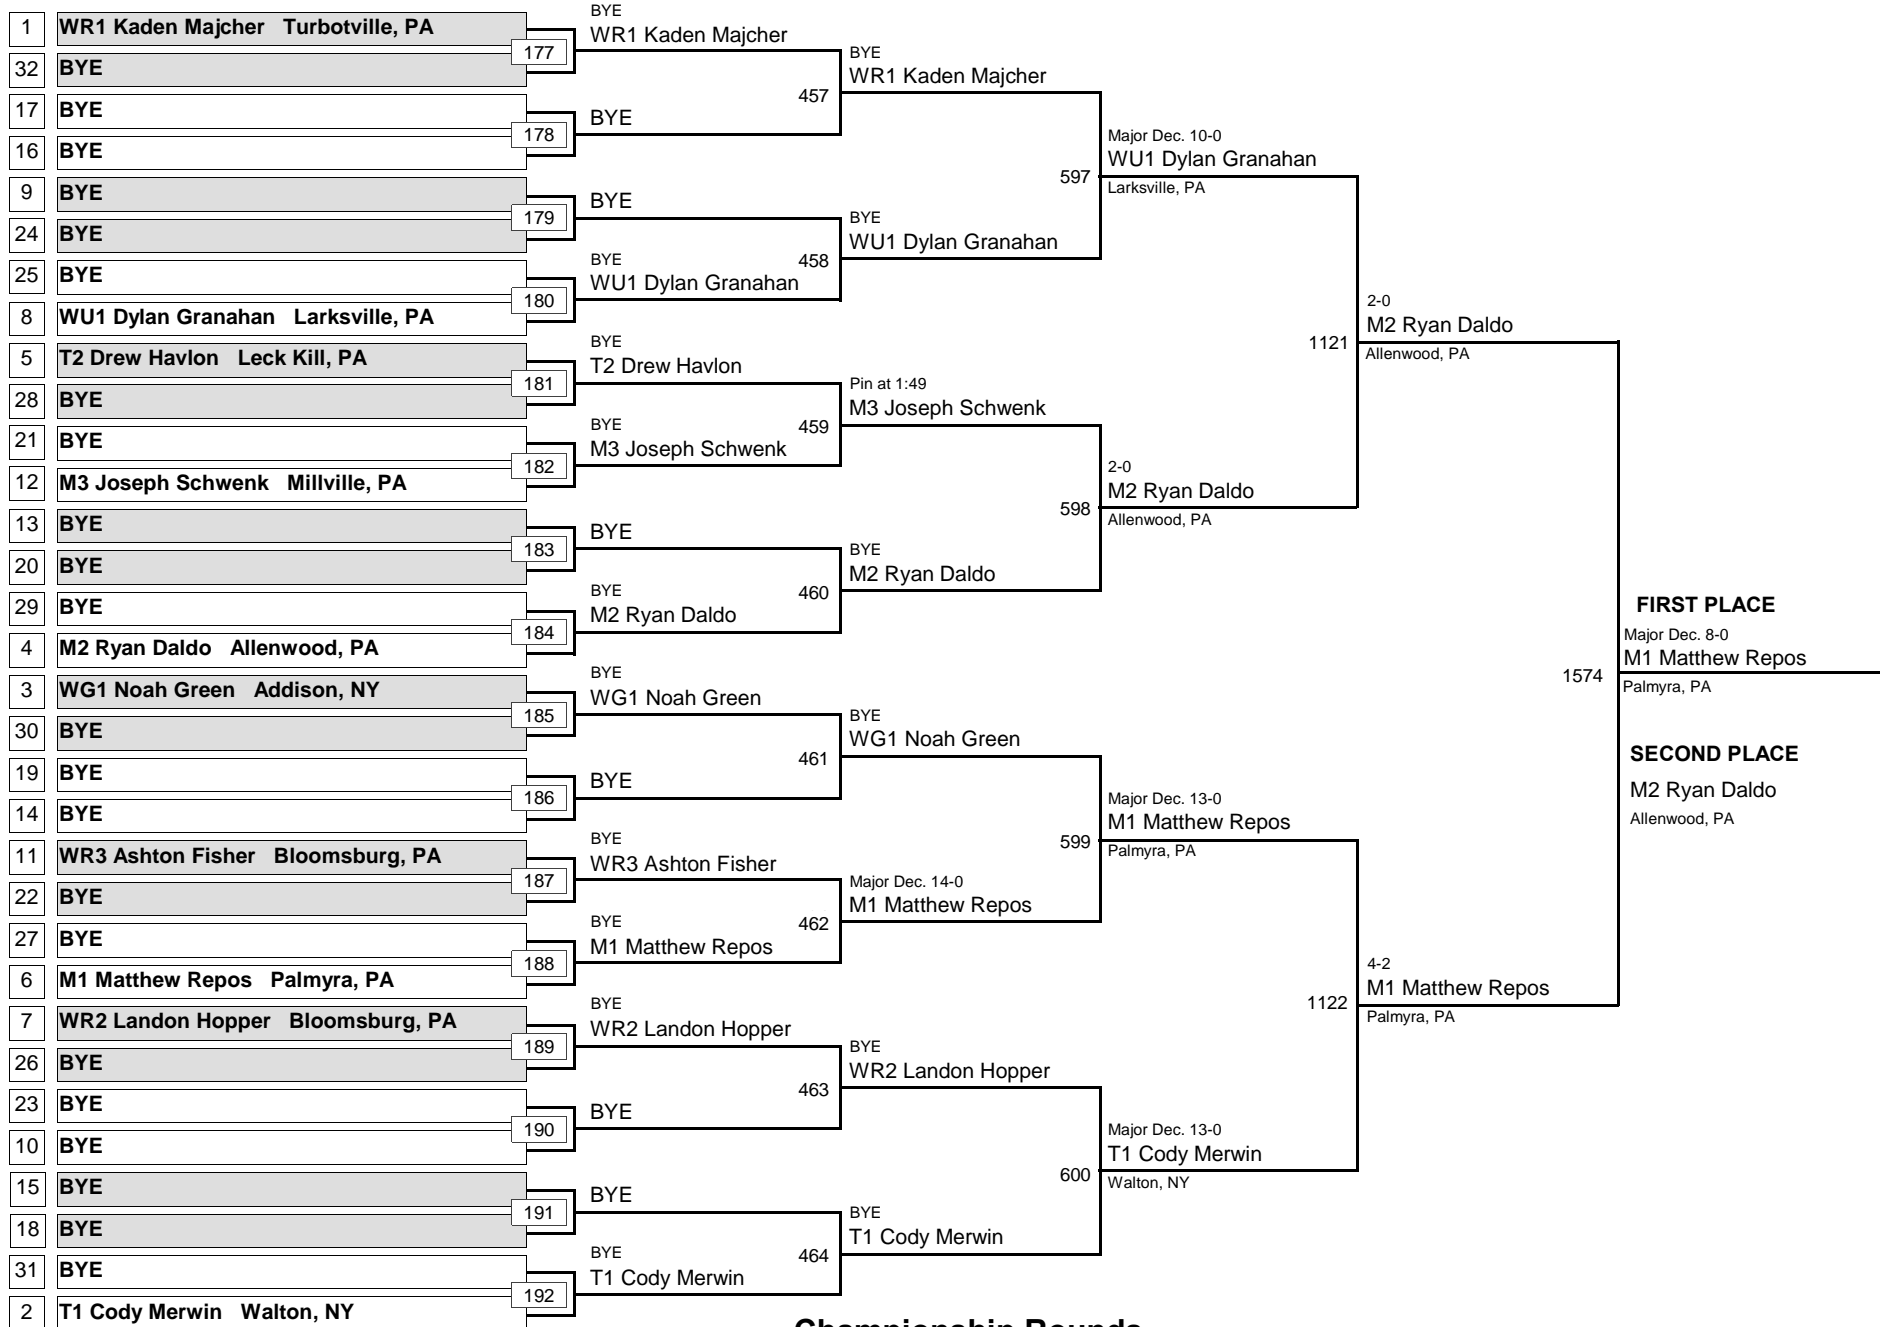

JUNIOR

66

MAWA Northern Regional Championships

DIVISION

WEIGHT

April 18, 2015