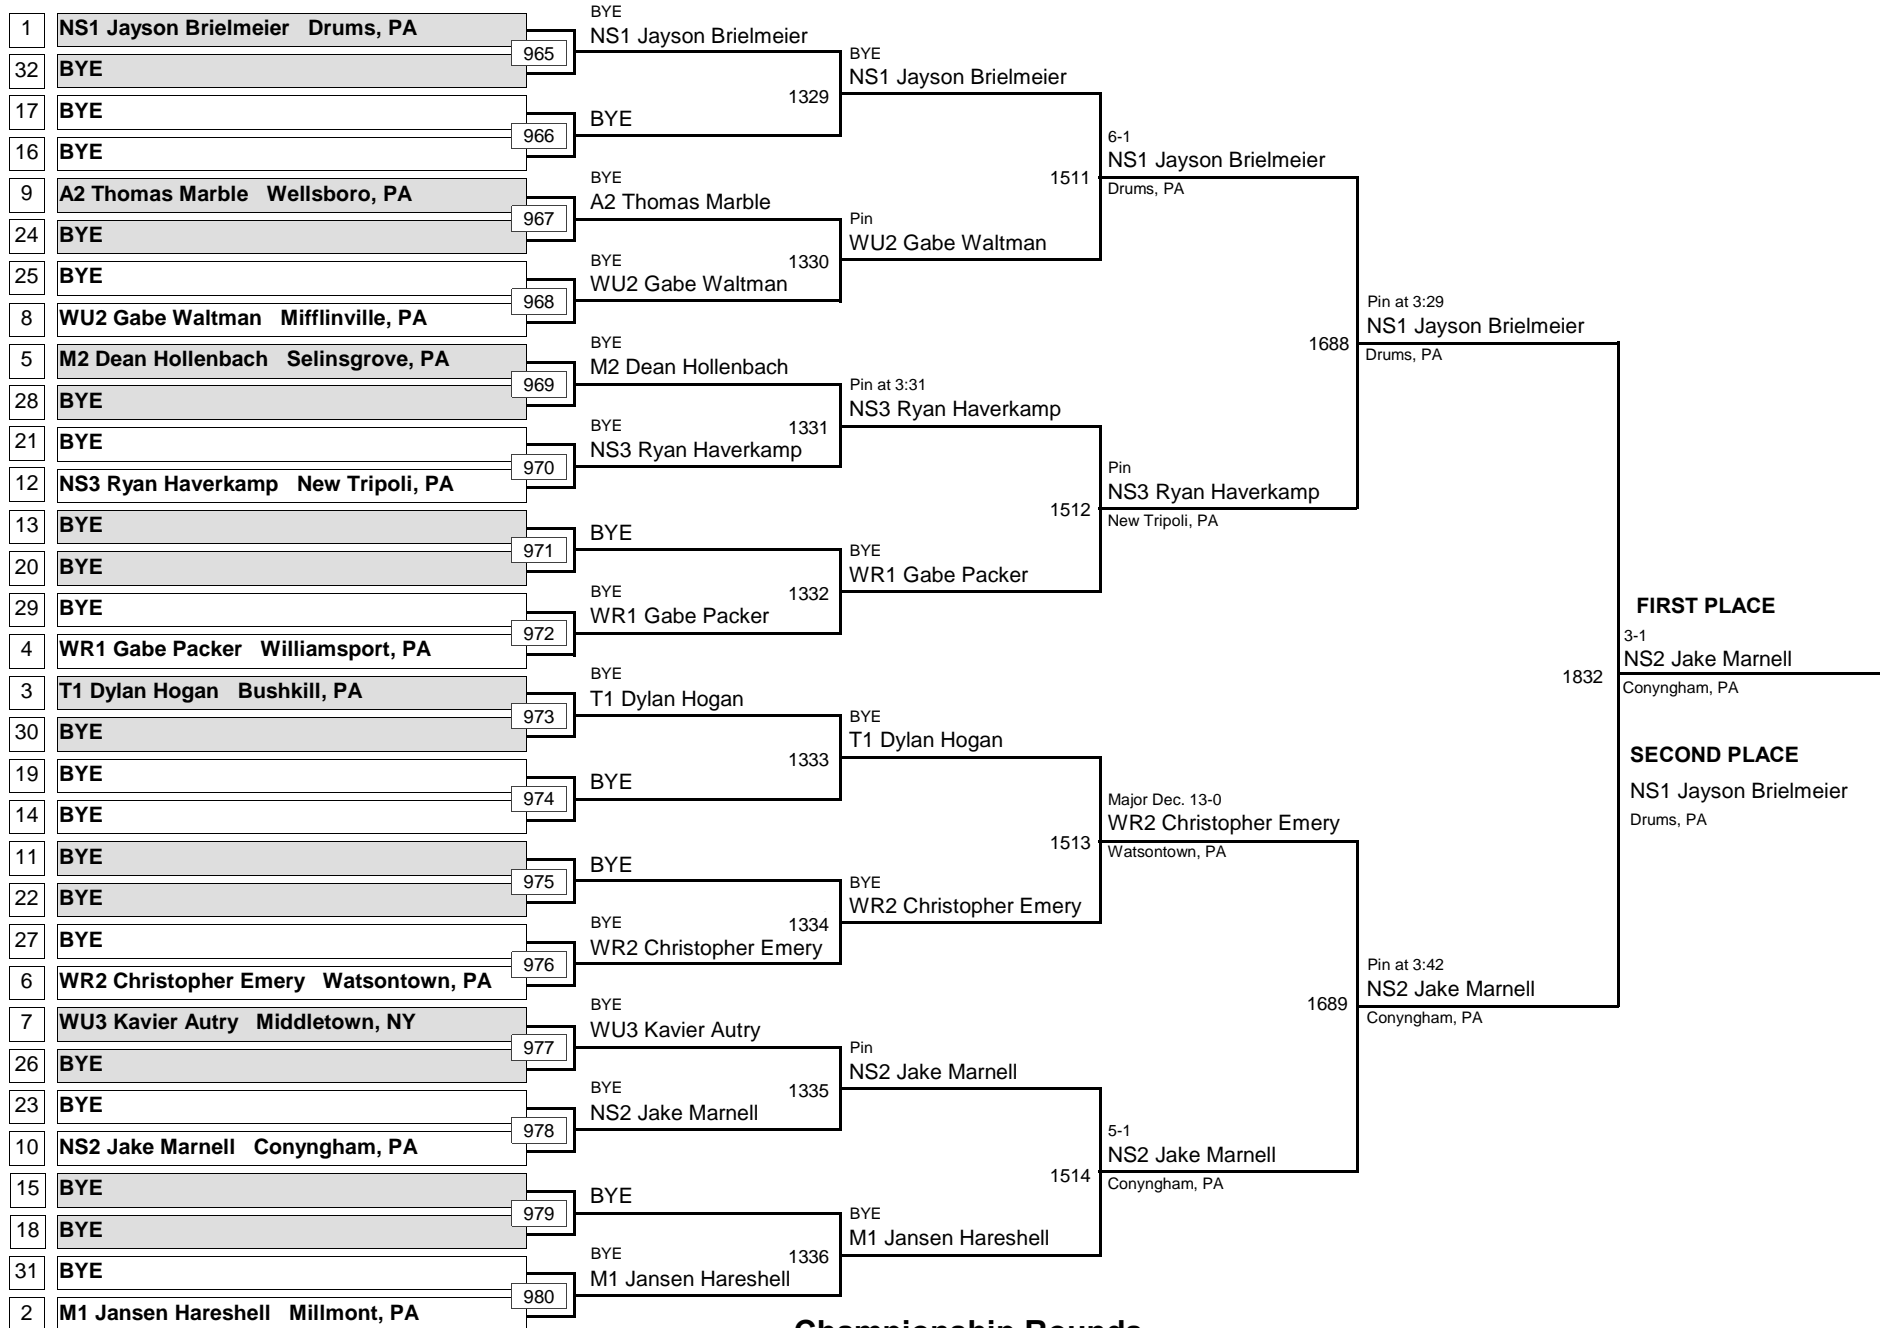

INTERMEDIATE

115

MAWA Northern Regional Championships

DIVISION

WEIGHT

April 18, 2015

Championship Rounds