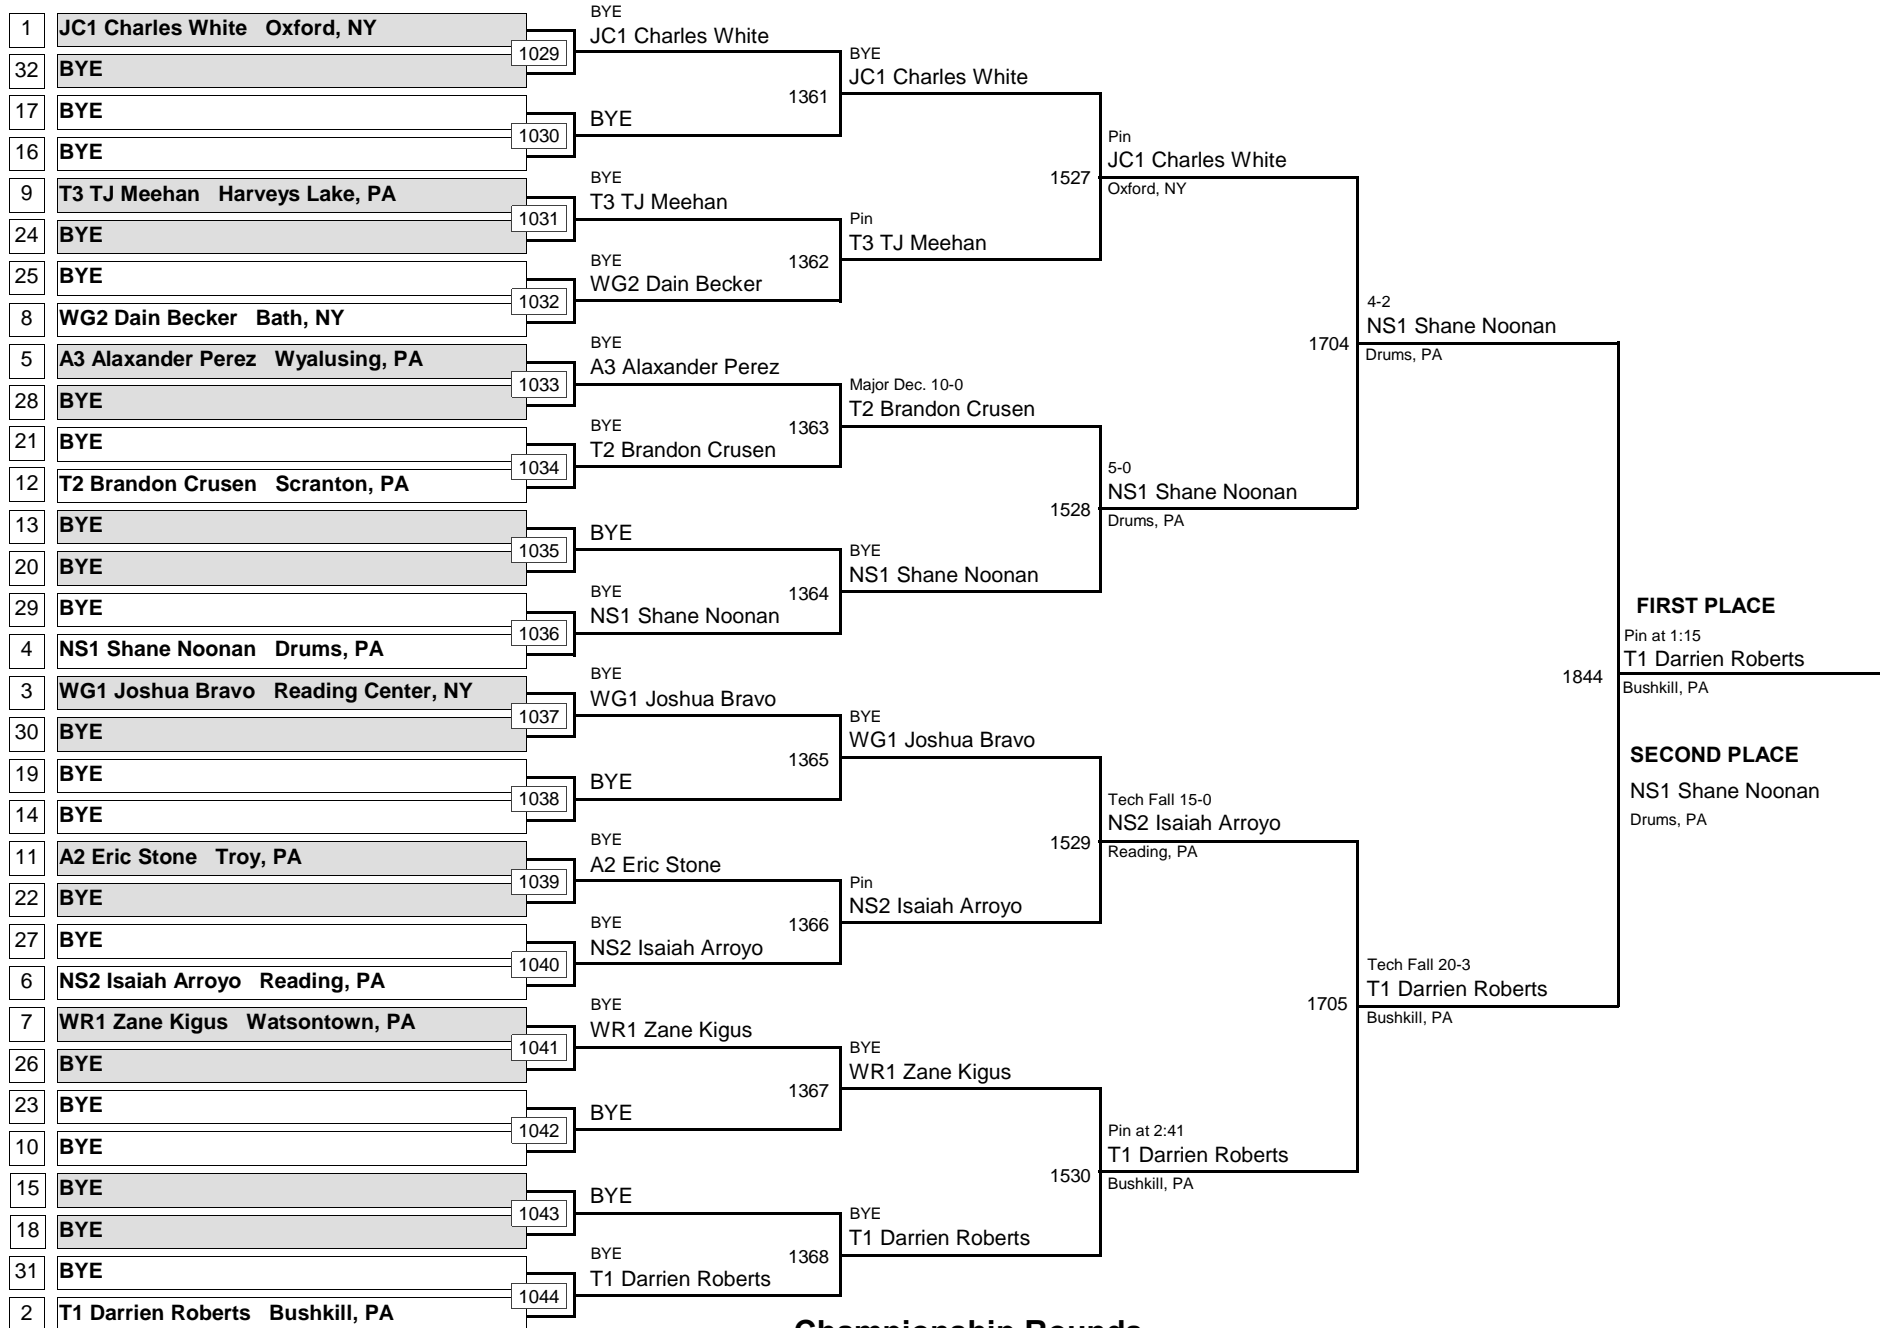

INTERMEDIATE

150

MAWA Northern Regional Championships

DIVISION

WEIGHT

April 18, 2015