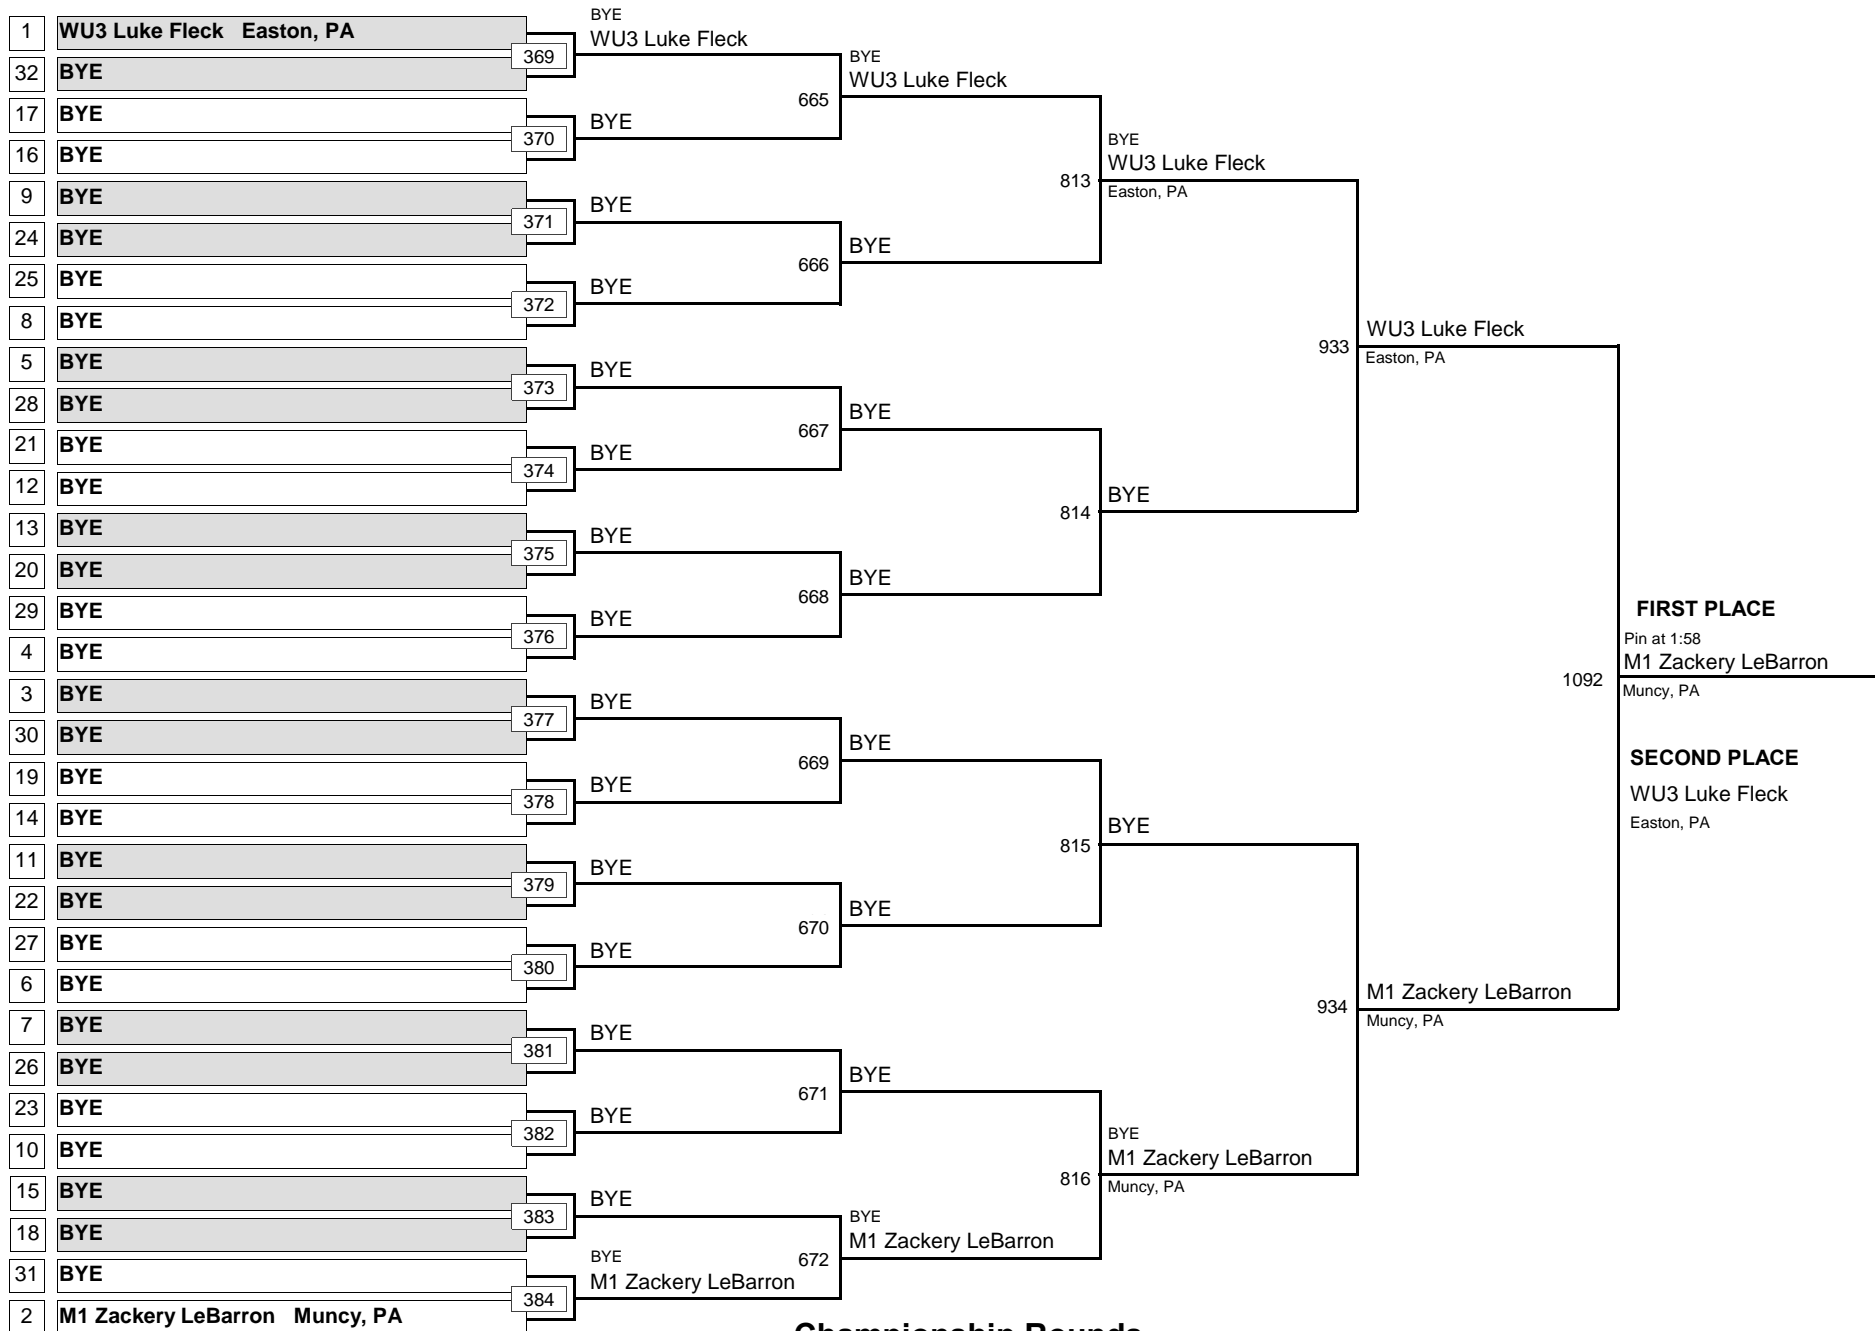

ELITE

145

MAWA Northern Regional Championships

DIVISION

WEIGHT

April 19, 2015

Championship Rounds