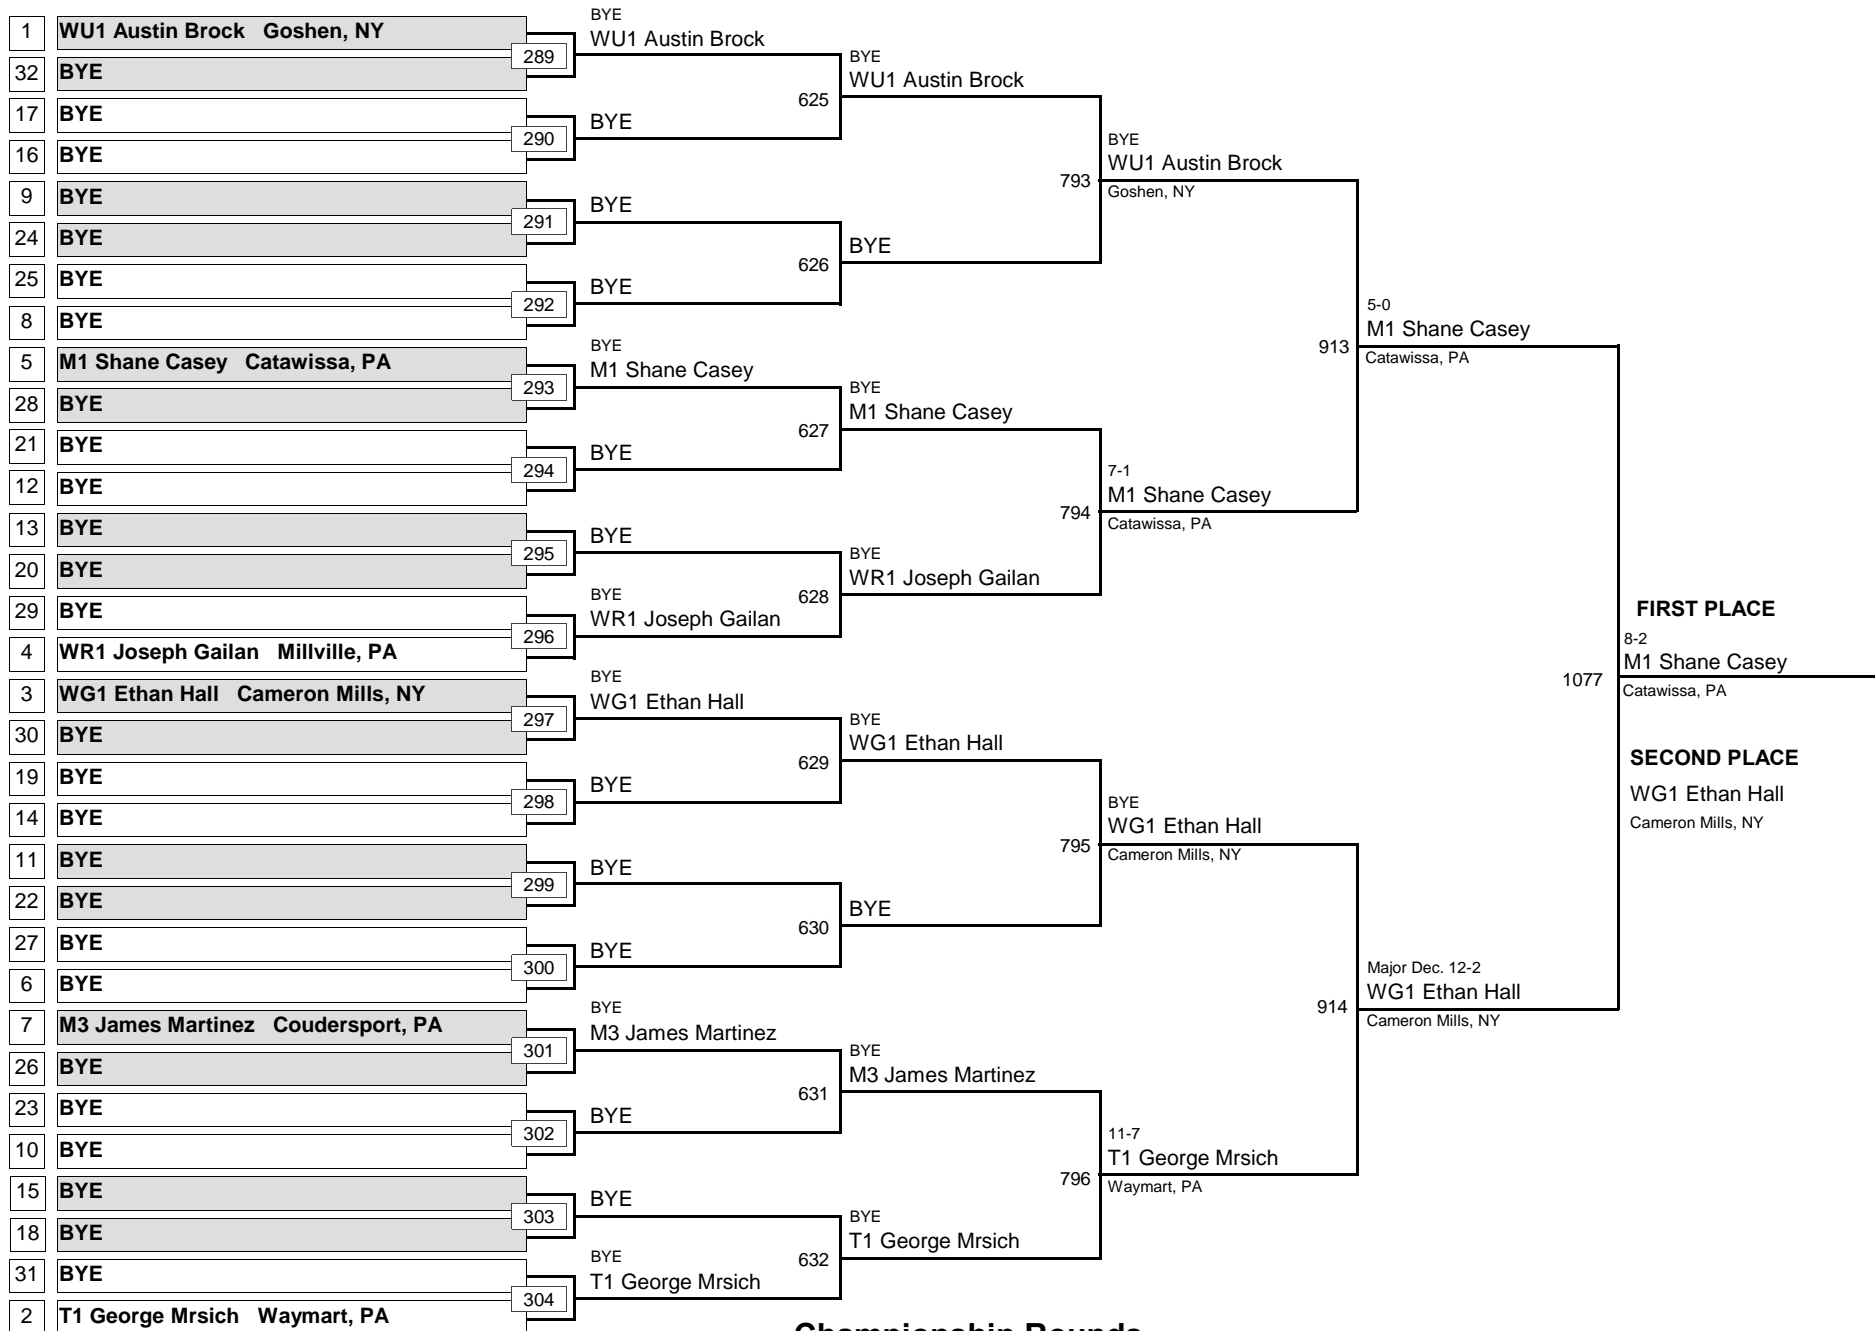

ELITE

DIVISION

118

WEIGHT

MAWA Northern Regional Championships

April 19, 2015

Championship Rounds