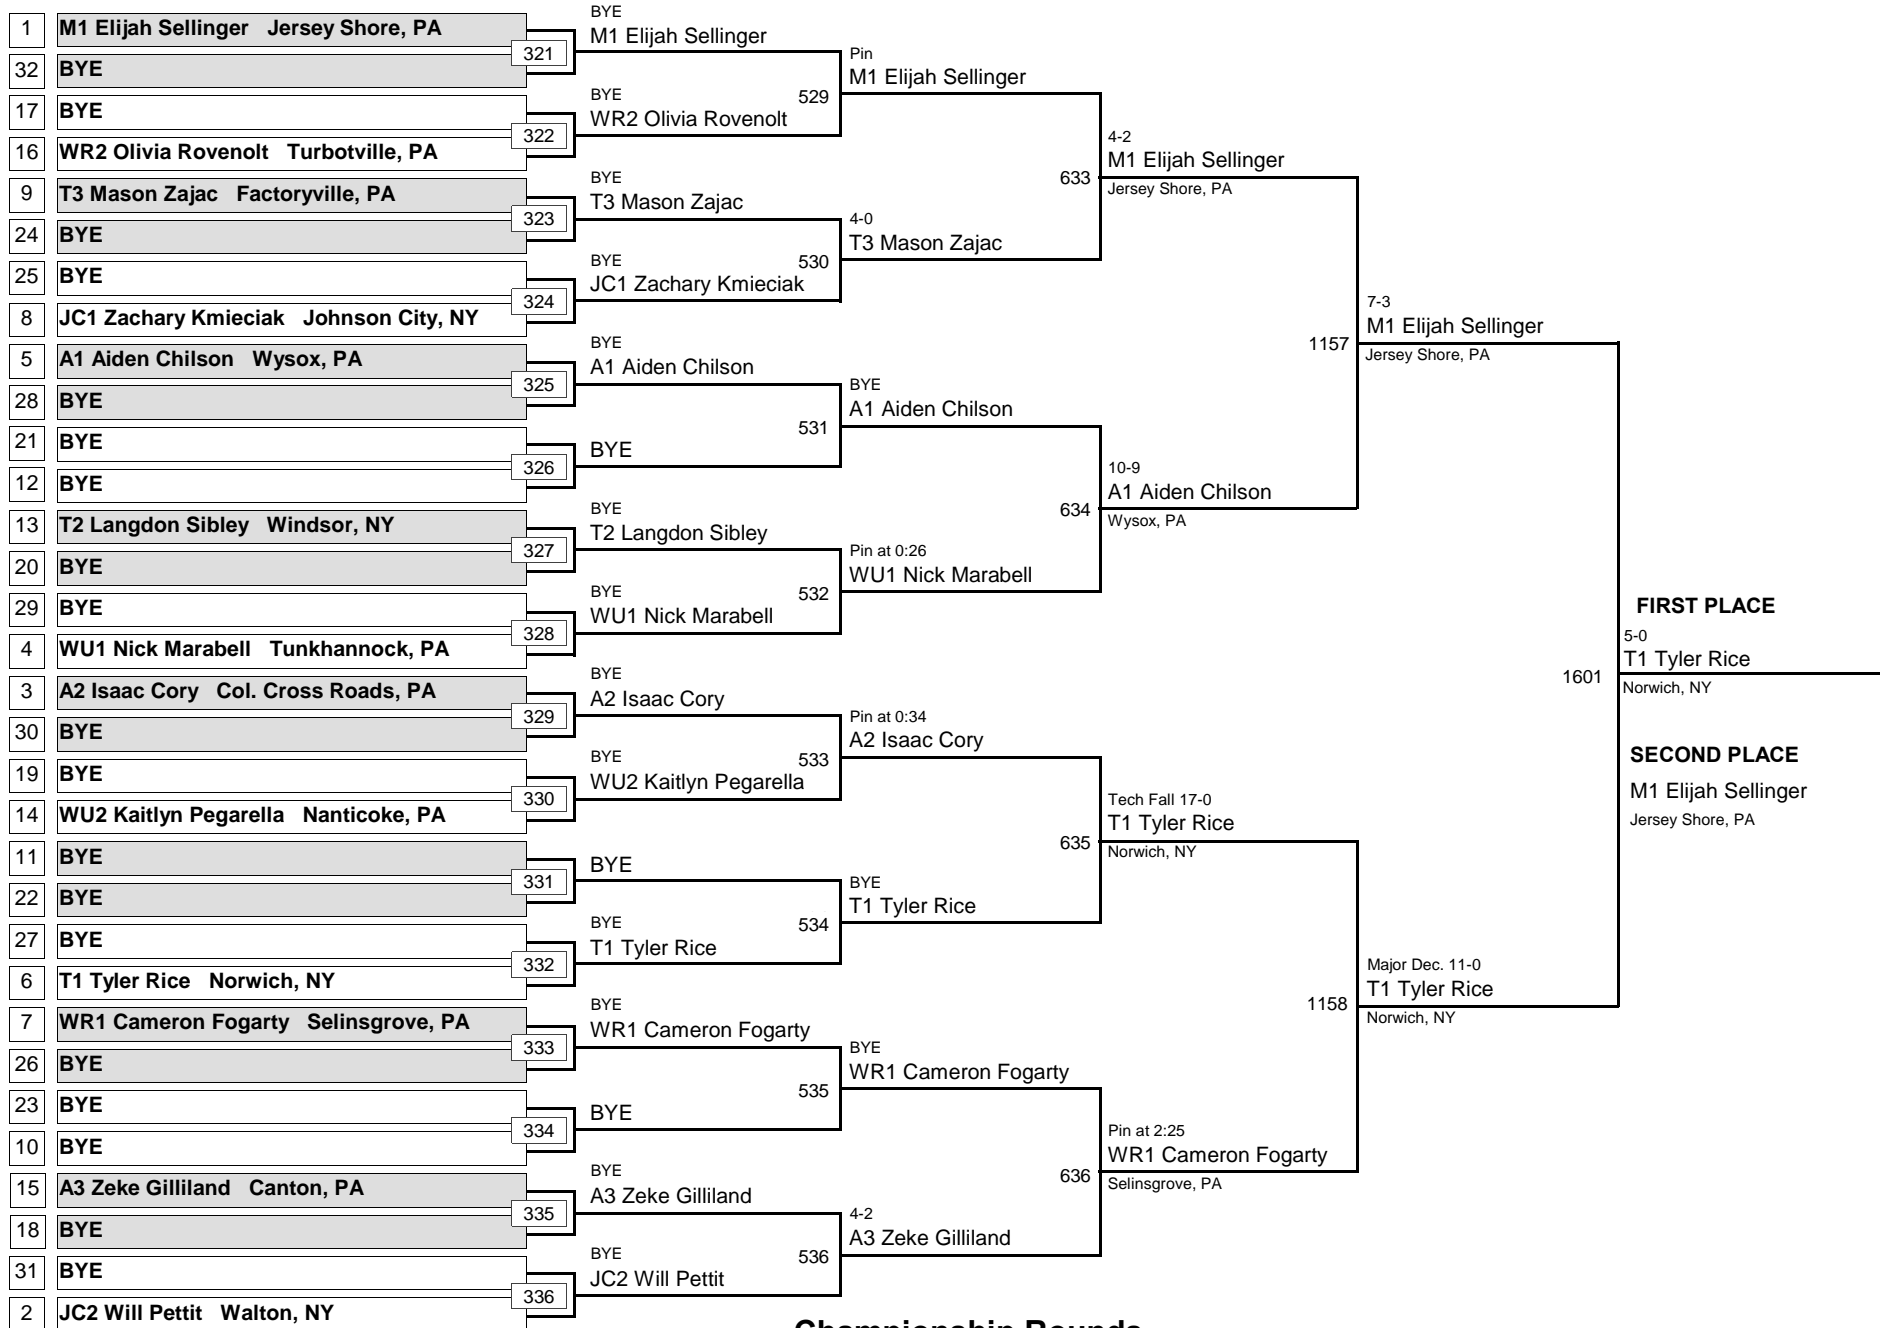

JUNIOR

120

MAWA Northern Regional Championships

DIVISION

WEIGHT

April 18, 2015