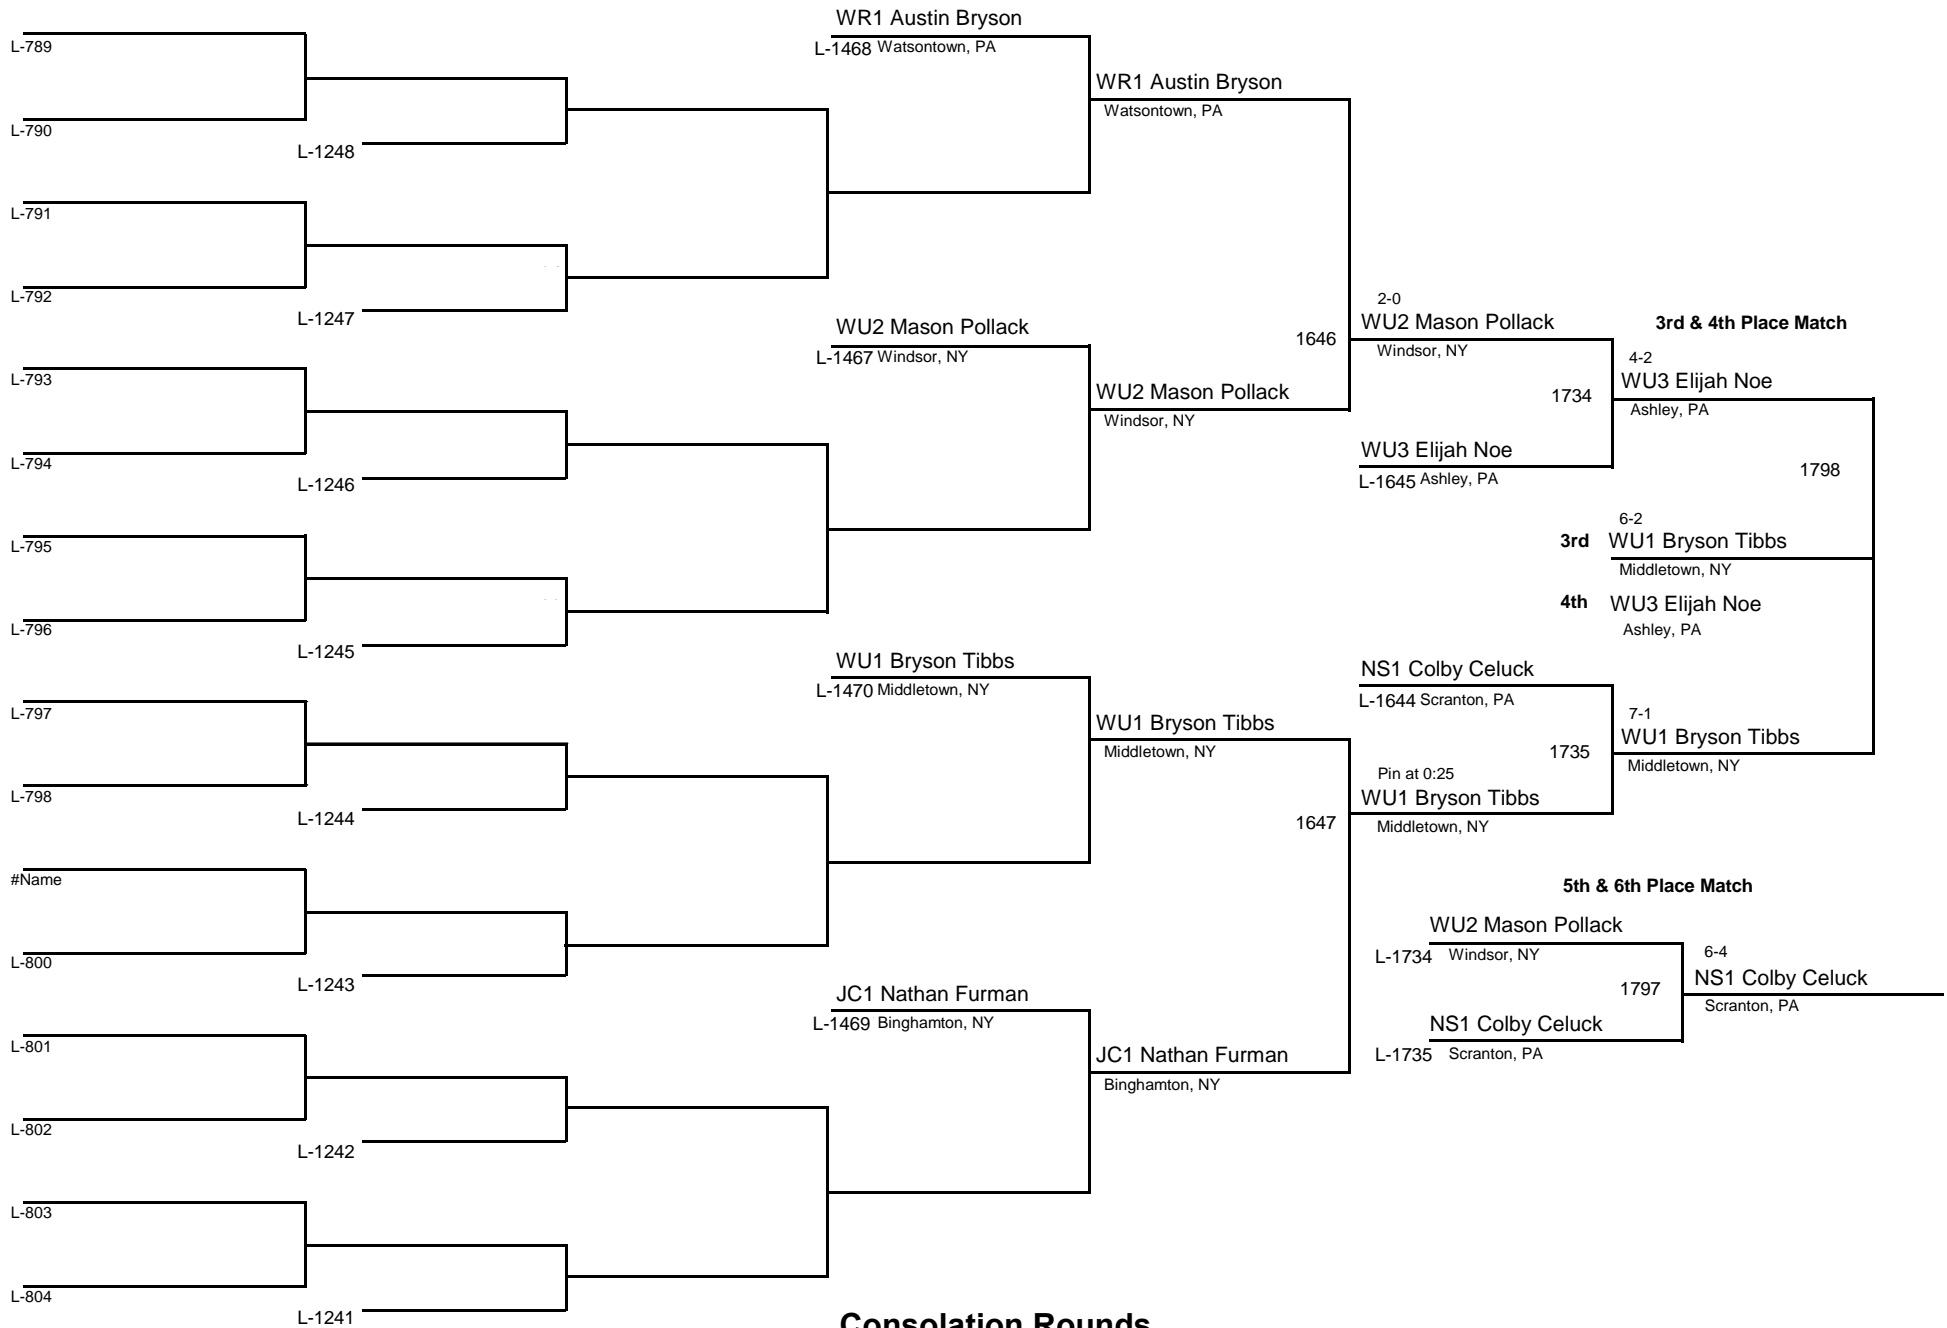

MIDGET

DIVISION

93

WEIGHT

MAWA Northern Regional Championships

April 18, 2015

Consolation Rounds