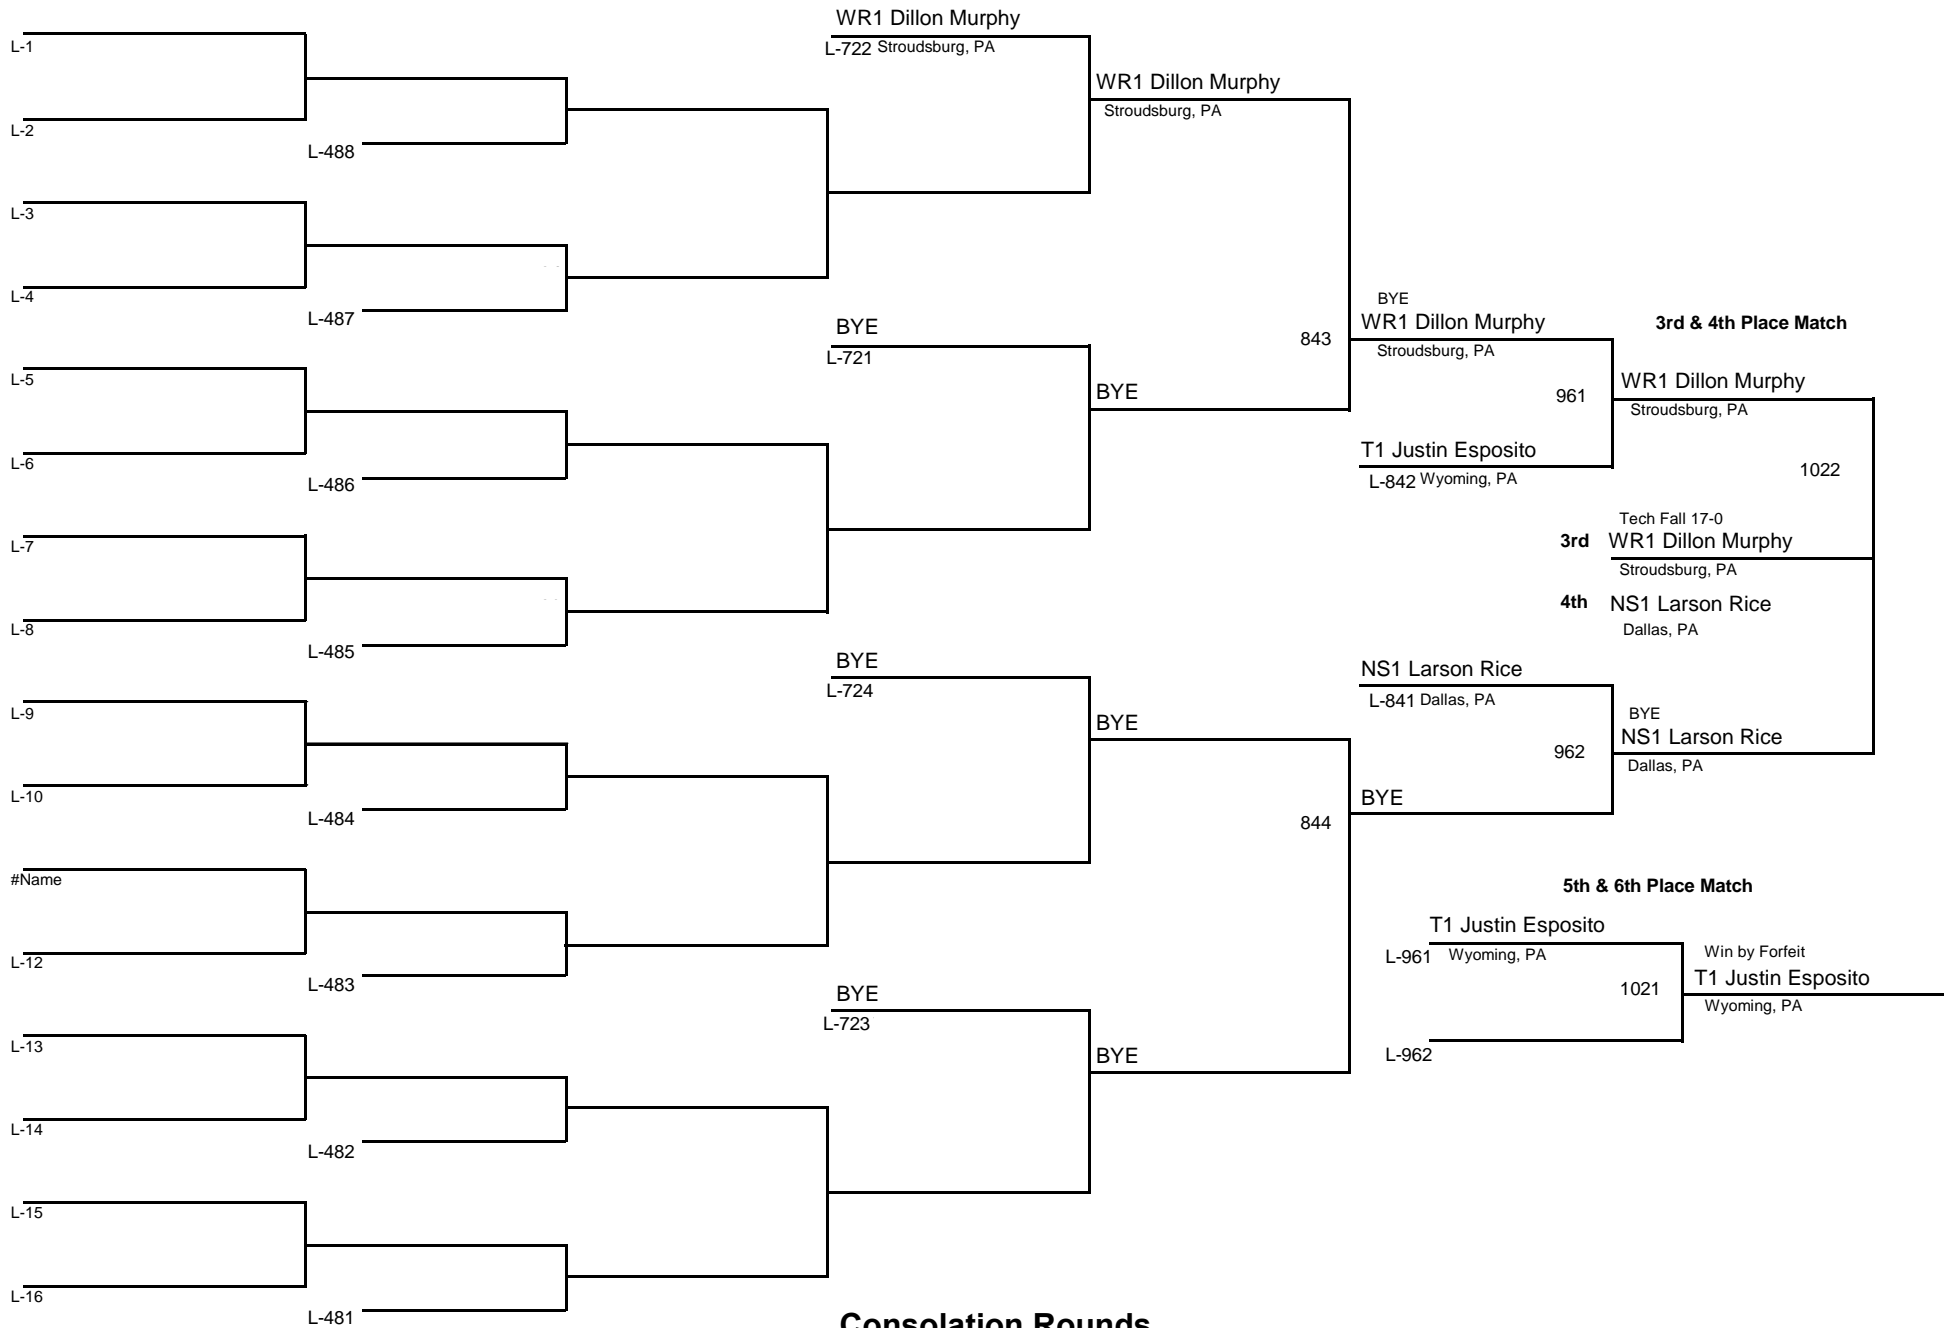

ADVANCED

DIVISION

93

WEIGHT

MAWA Northern Regional Championships

April 19, 2015

Consolation Rounds