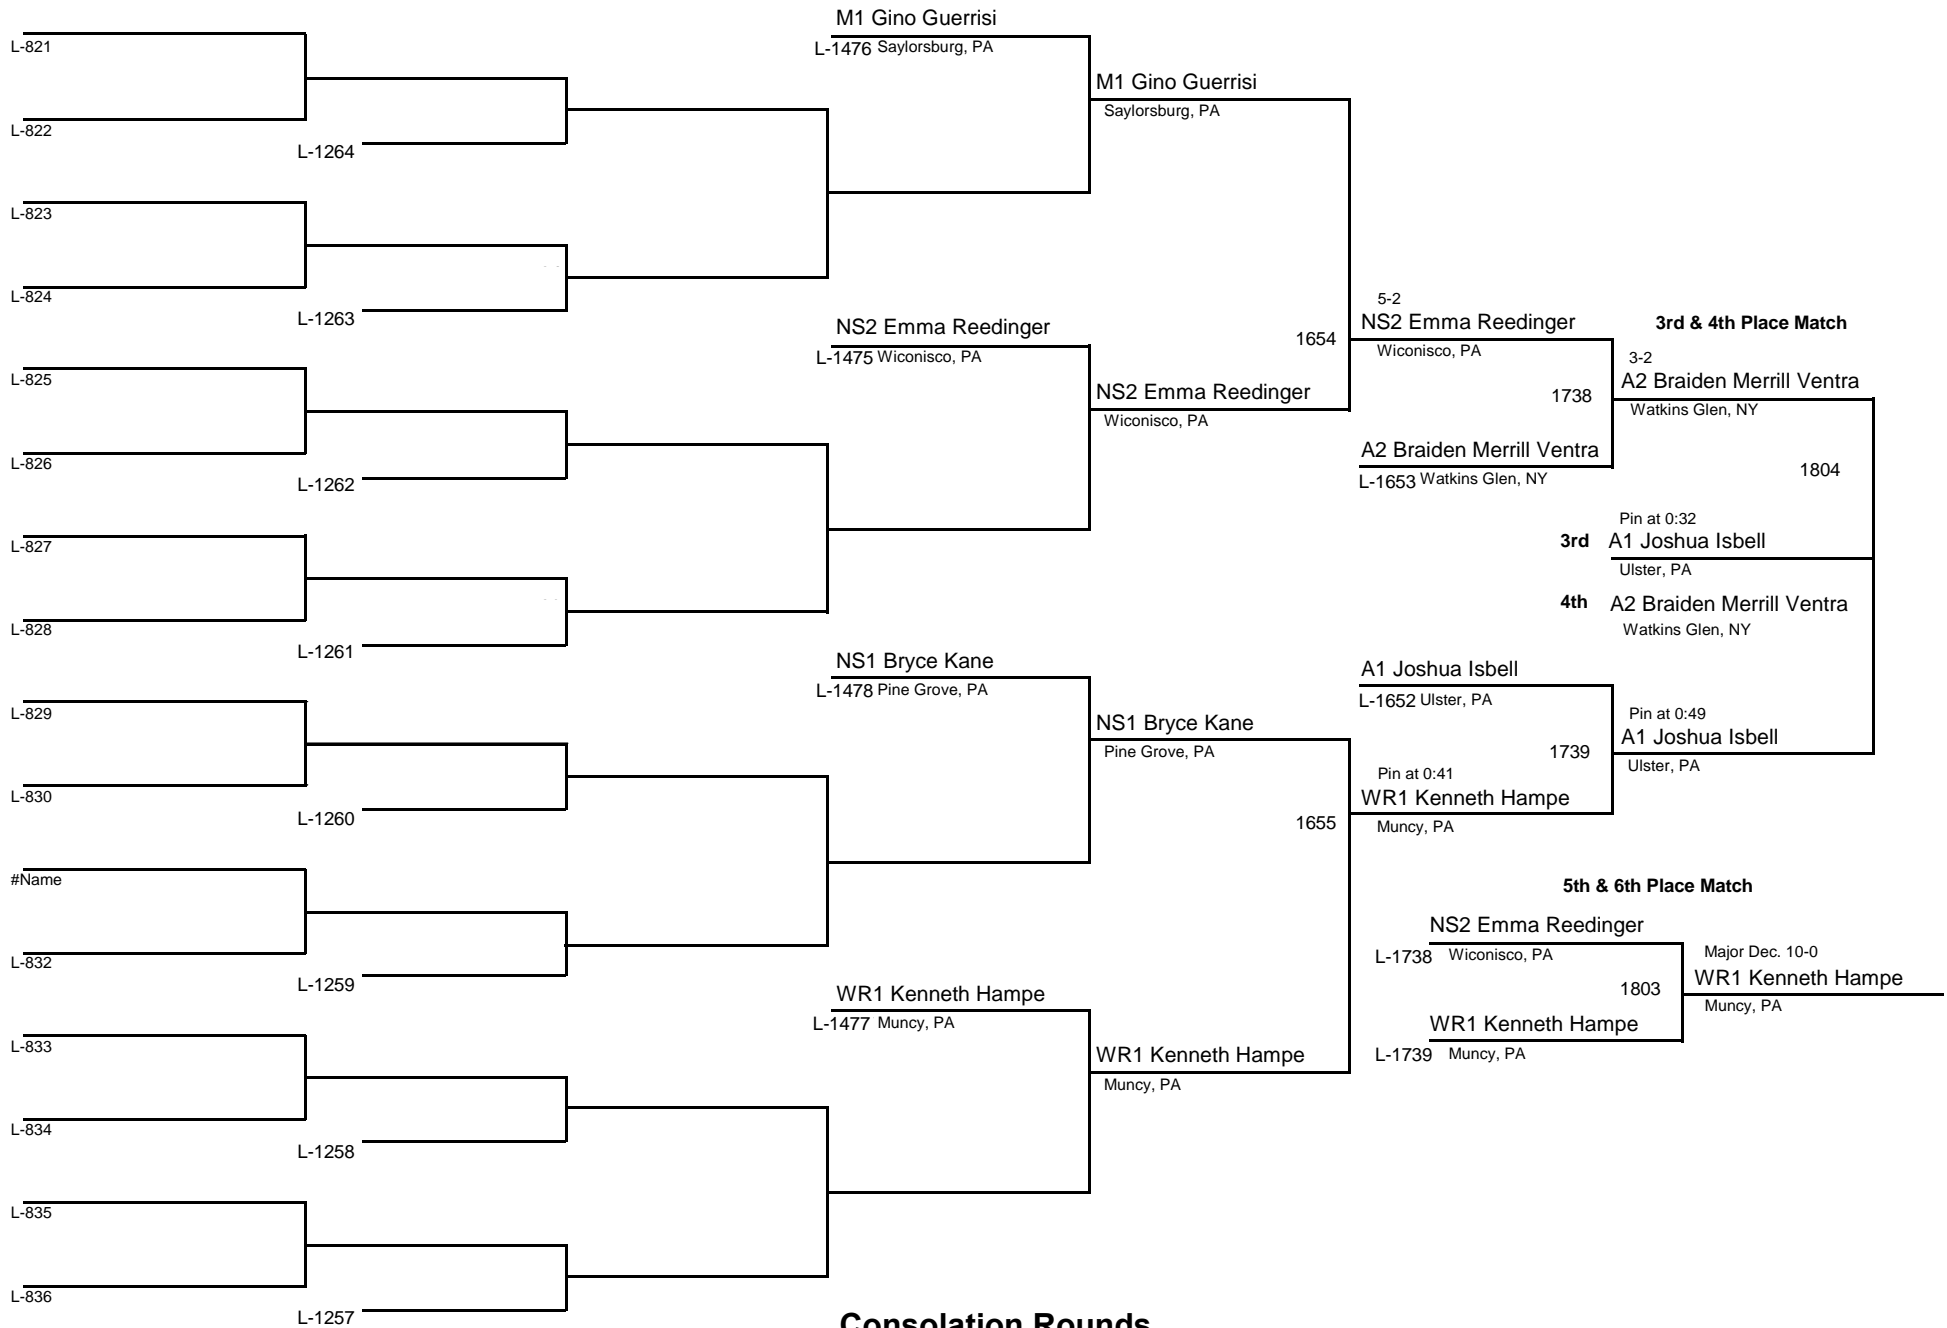

MIDGET

DIVISION

134

WEIGHT

MAWA Northern Regional Championships

April 18, 2015

Consolation Rounds