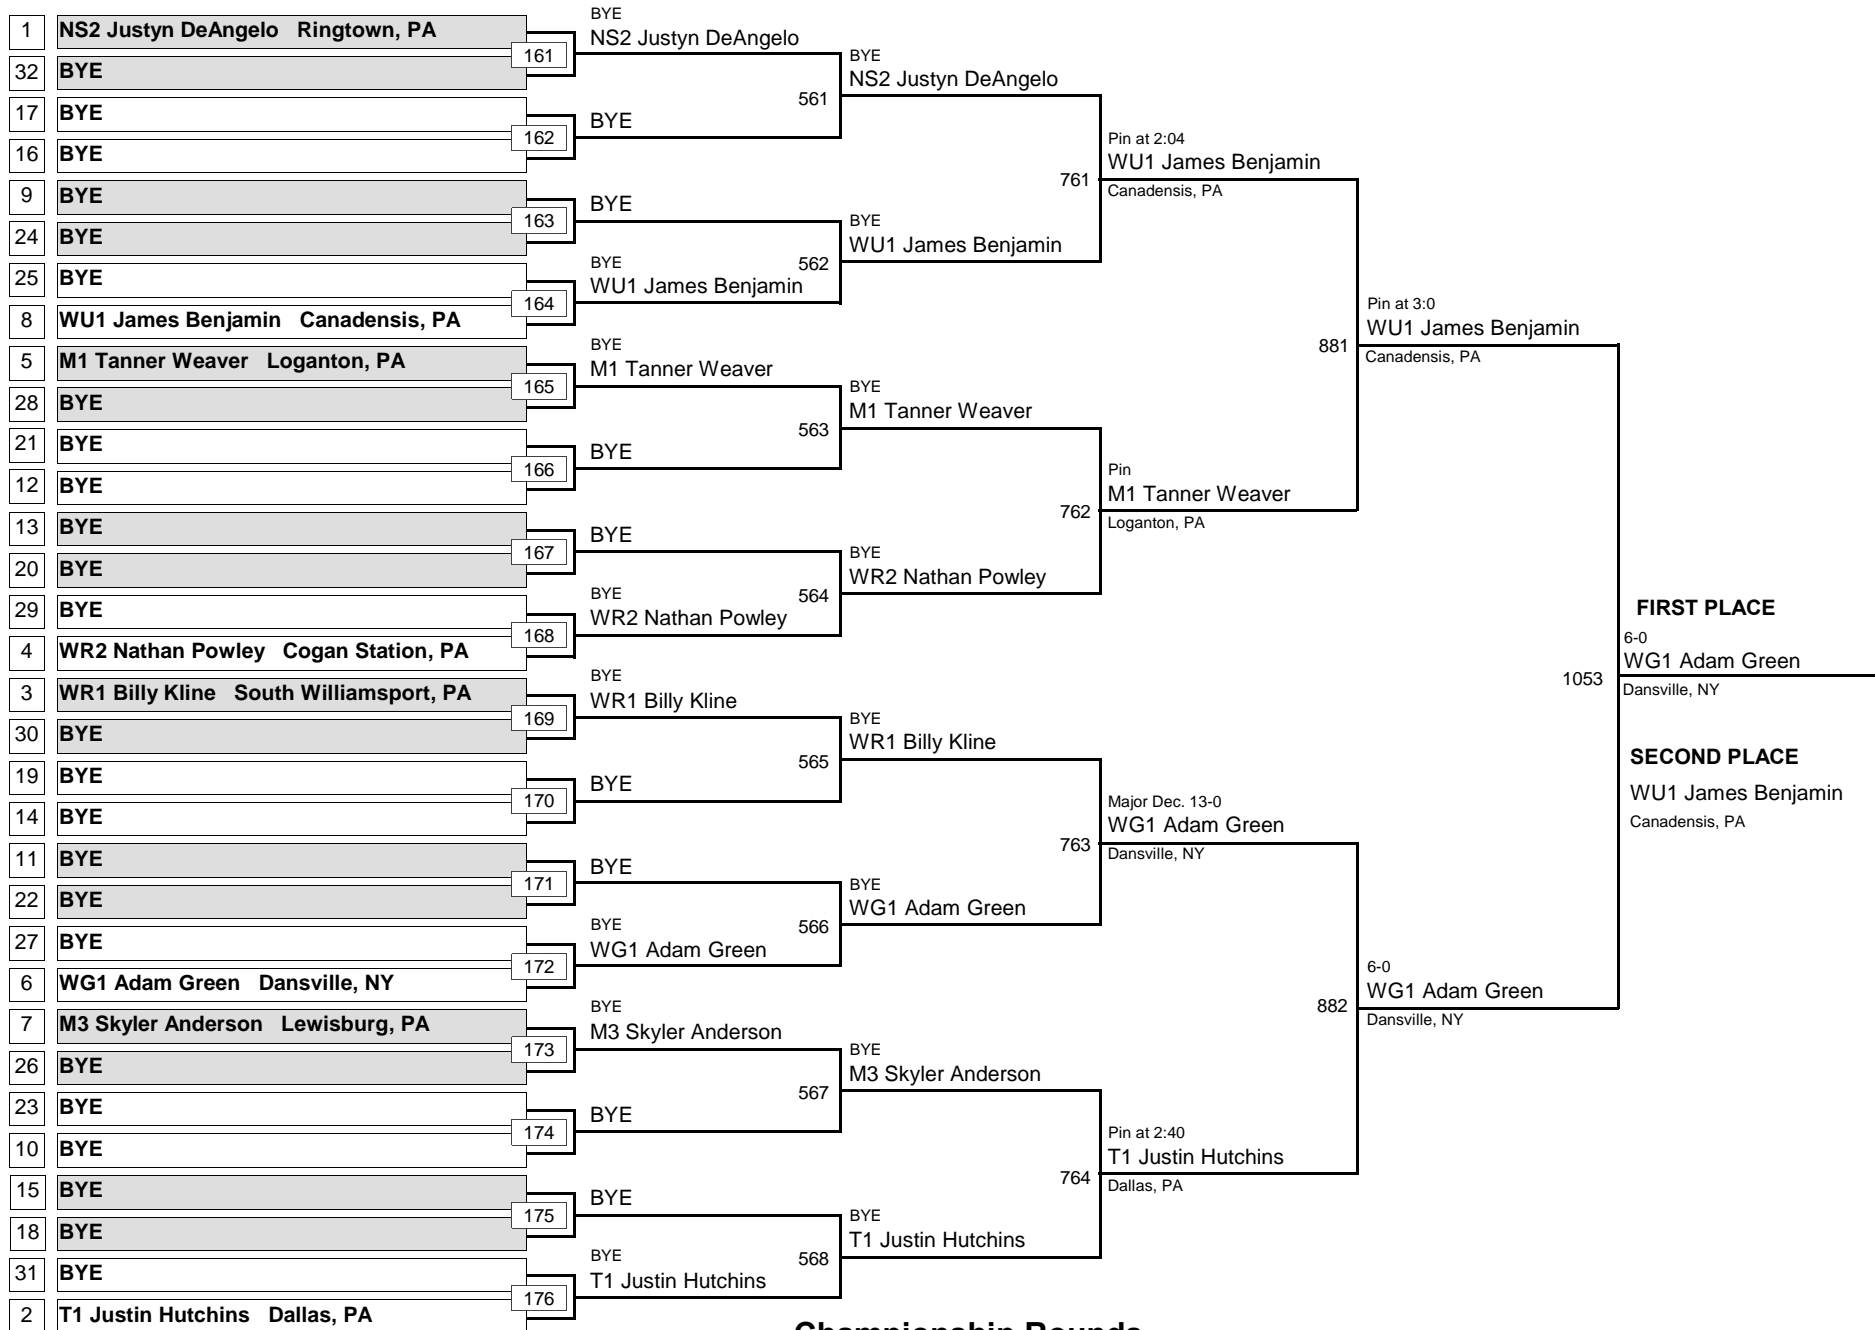

April 19, 2015

ADVANCED

145

MAWA Northern Regional Championships

DIVISION

WEIGHT

April 19, 2015

ADVANCED