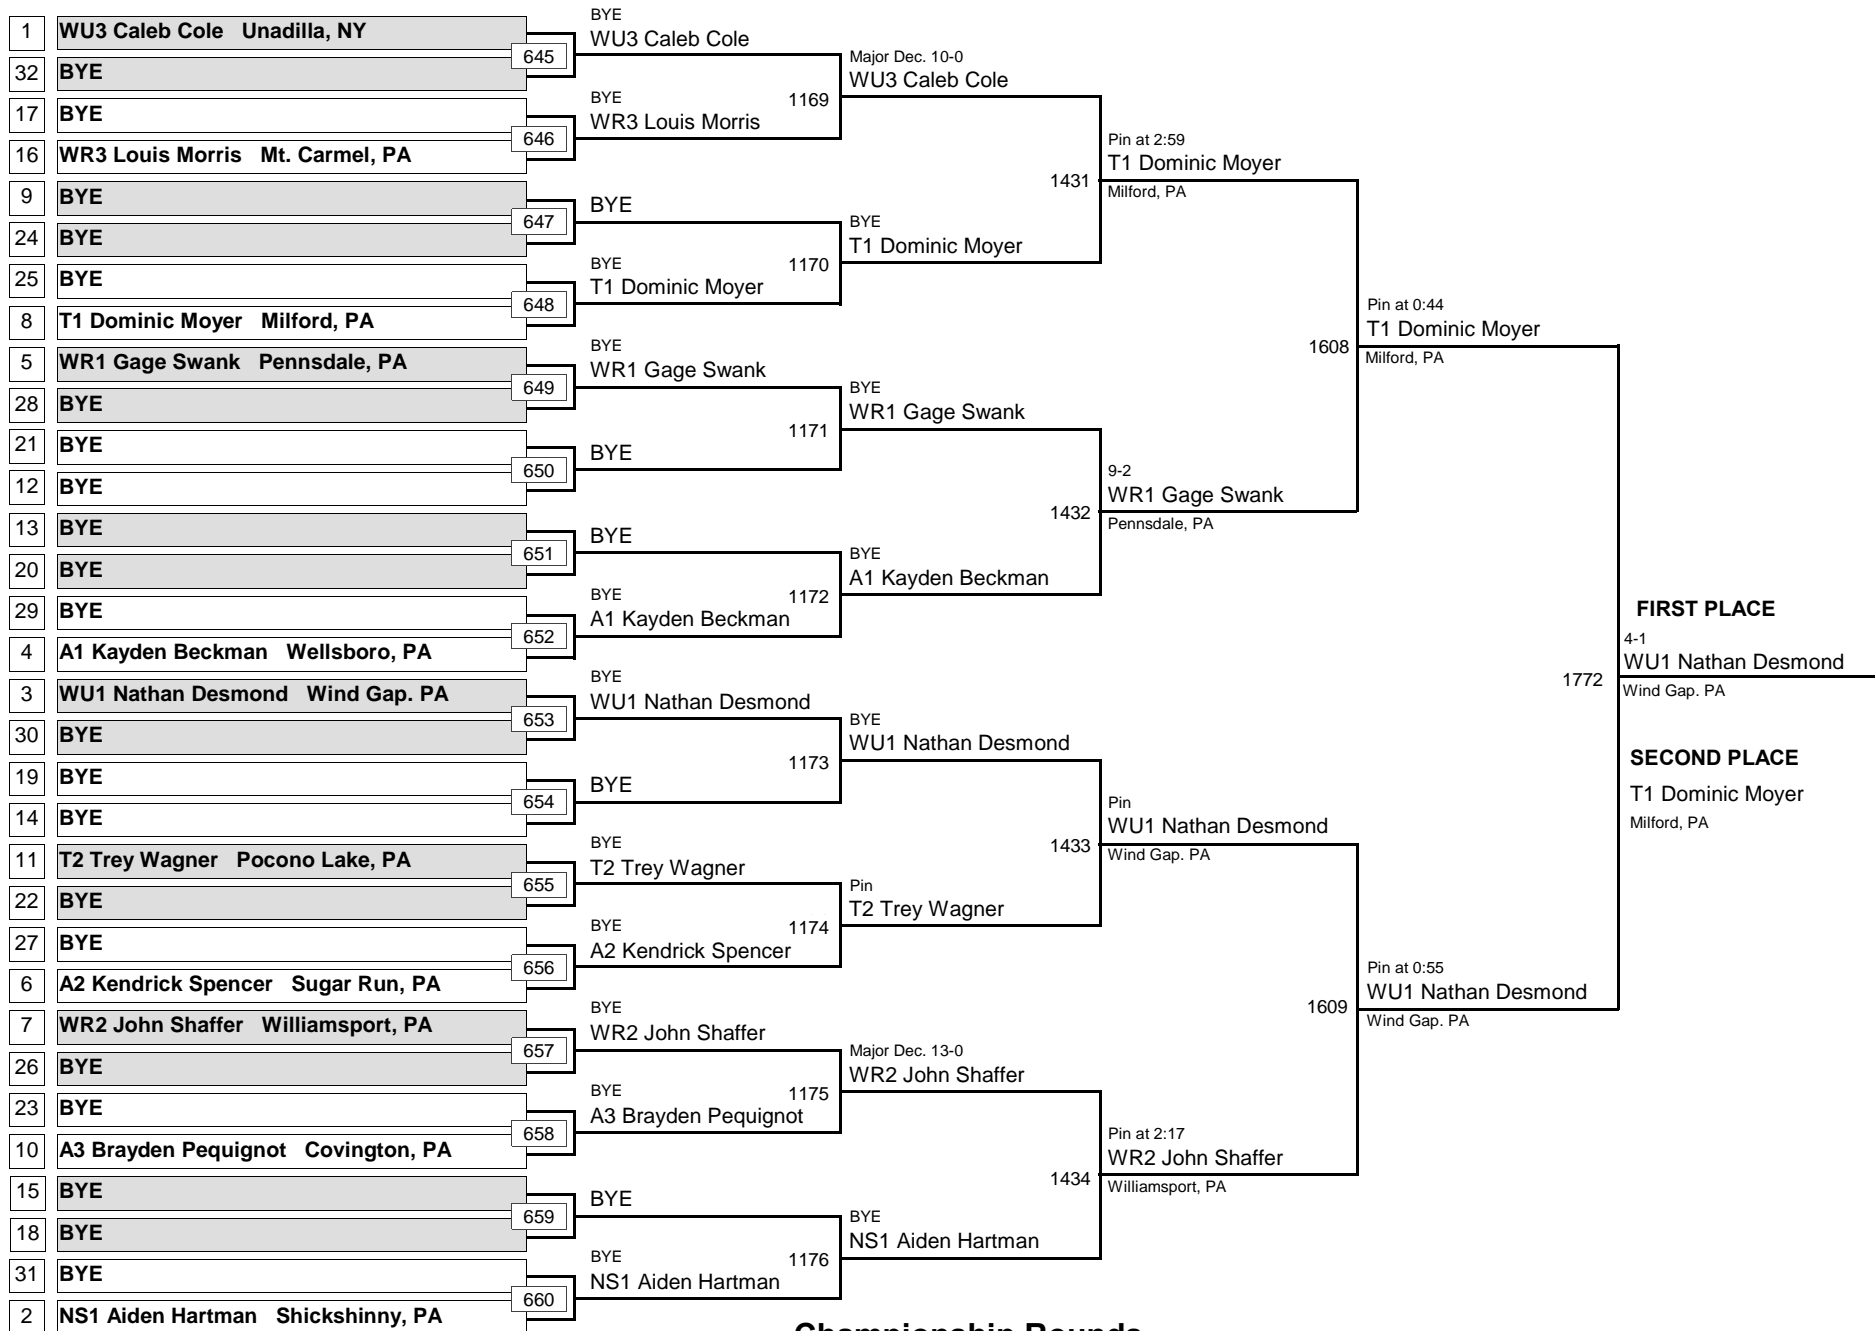

MIDGET

50

MAWA Northern Regional Championships

DIVISION

WEIGHT

April 18, 2015