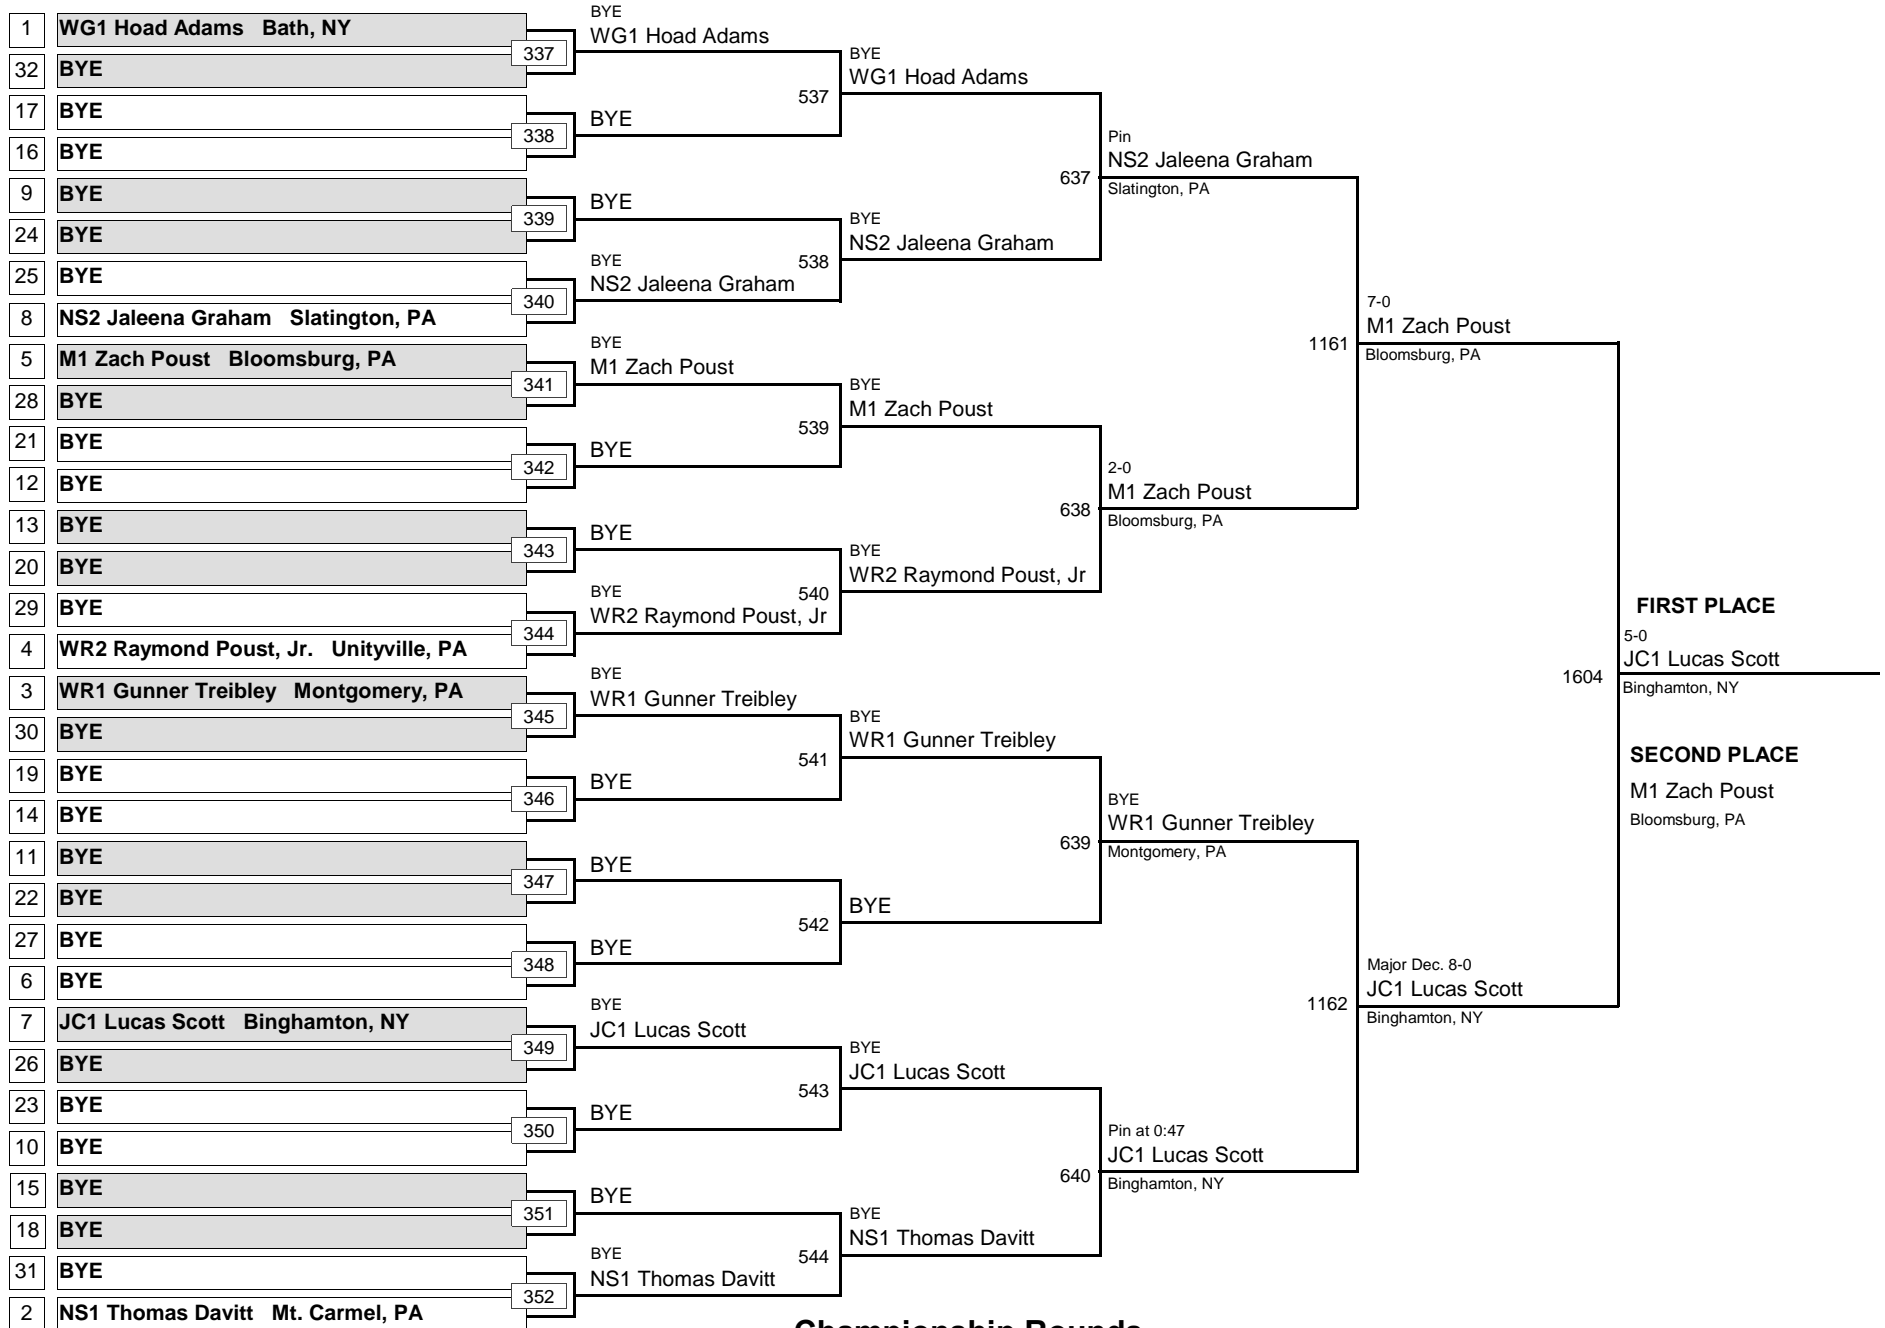

JUNIOR

140

MAWA Northern Regional Championships

DIVISION

WEIGHT

April 18, 2015

Championship Rounds