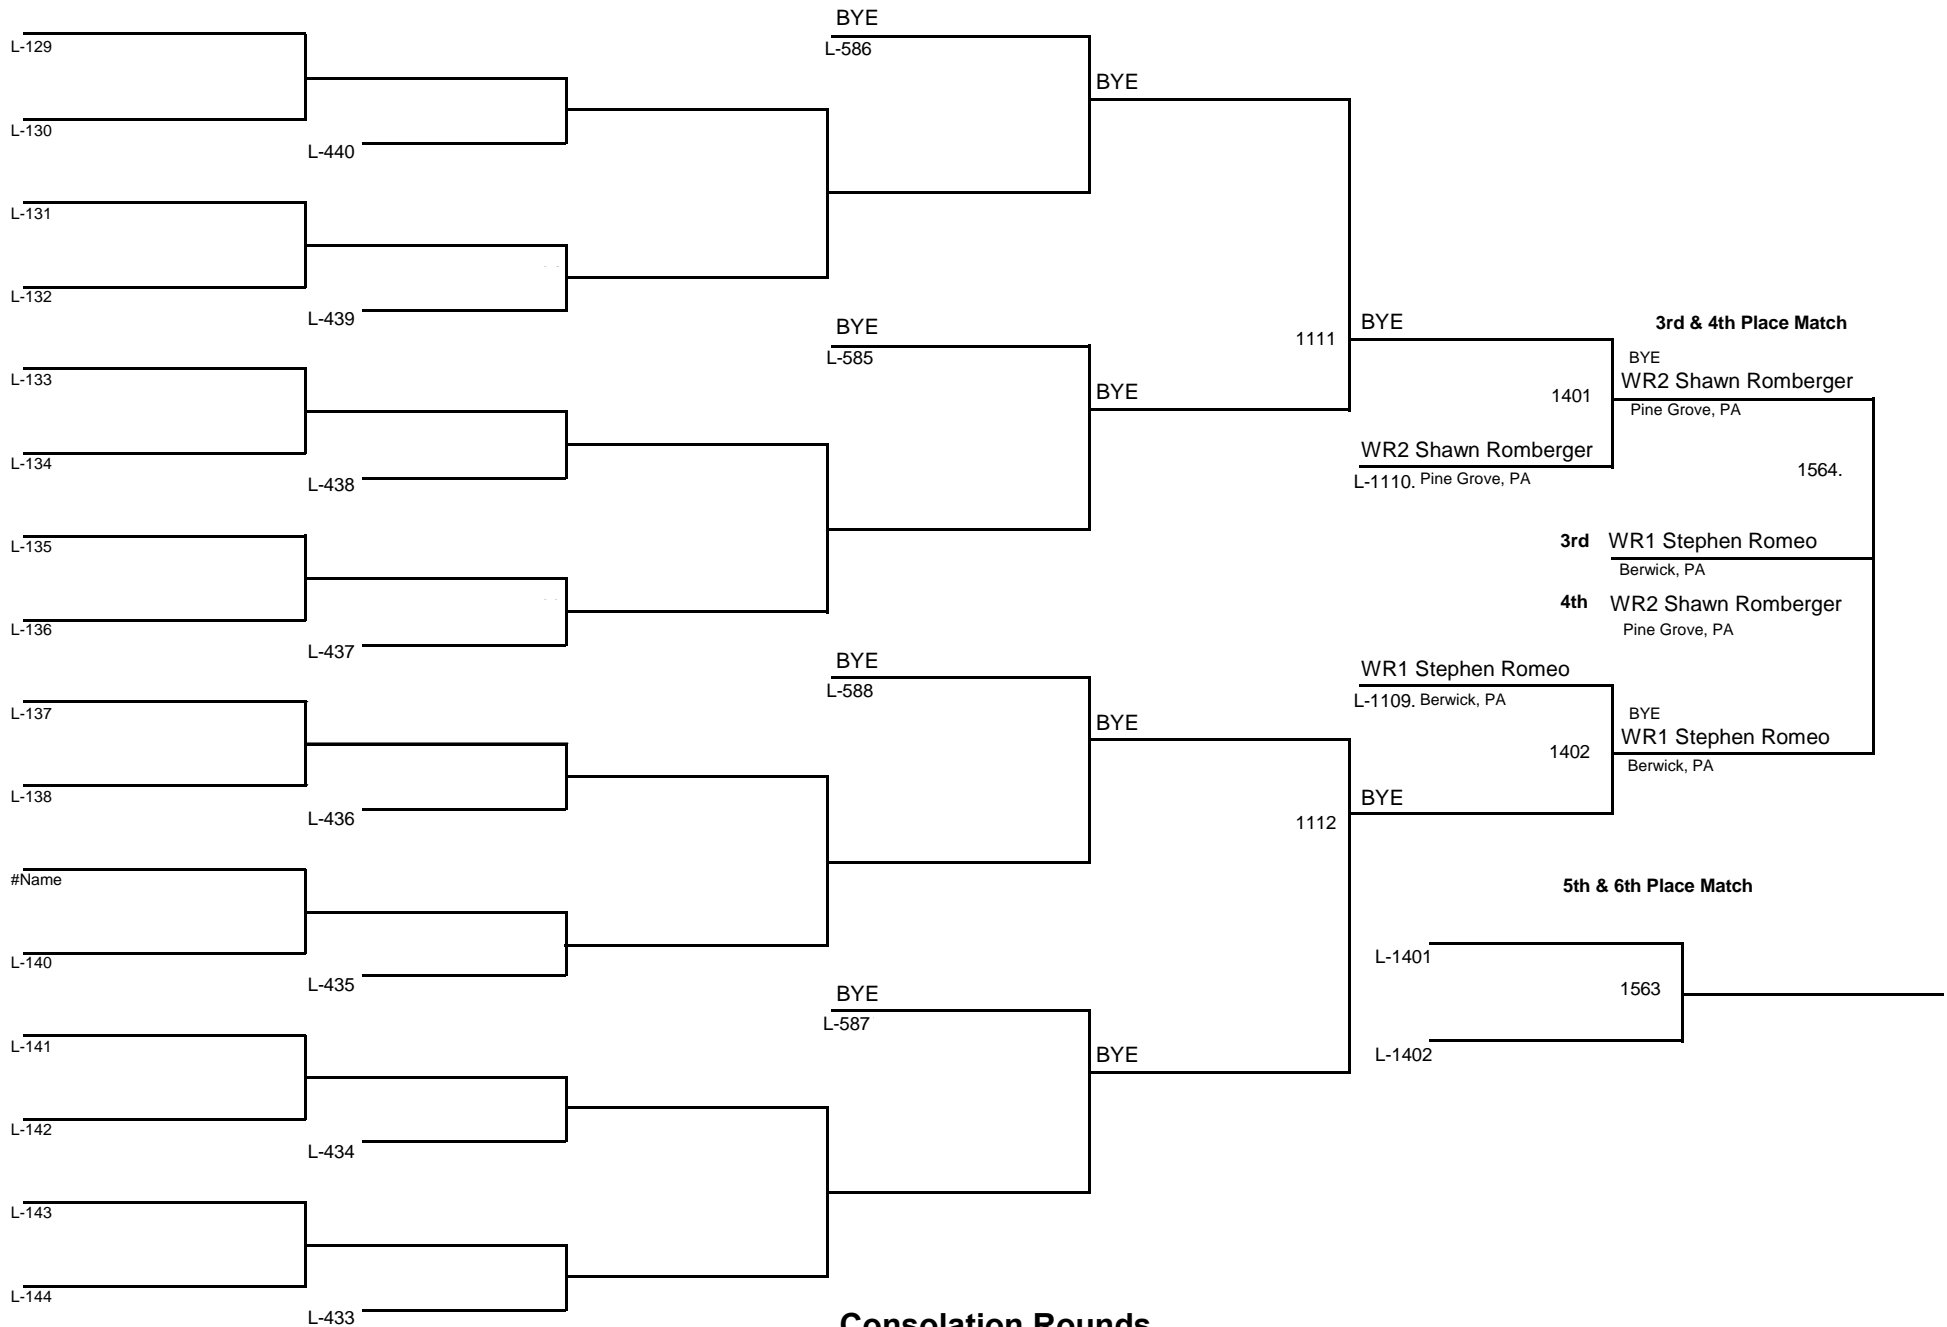

BANTAM

DIVISION

93

WEIGHT

MAWA Northern Regional Championships

April 18, 2015

Consolation Rounds