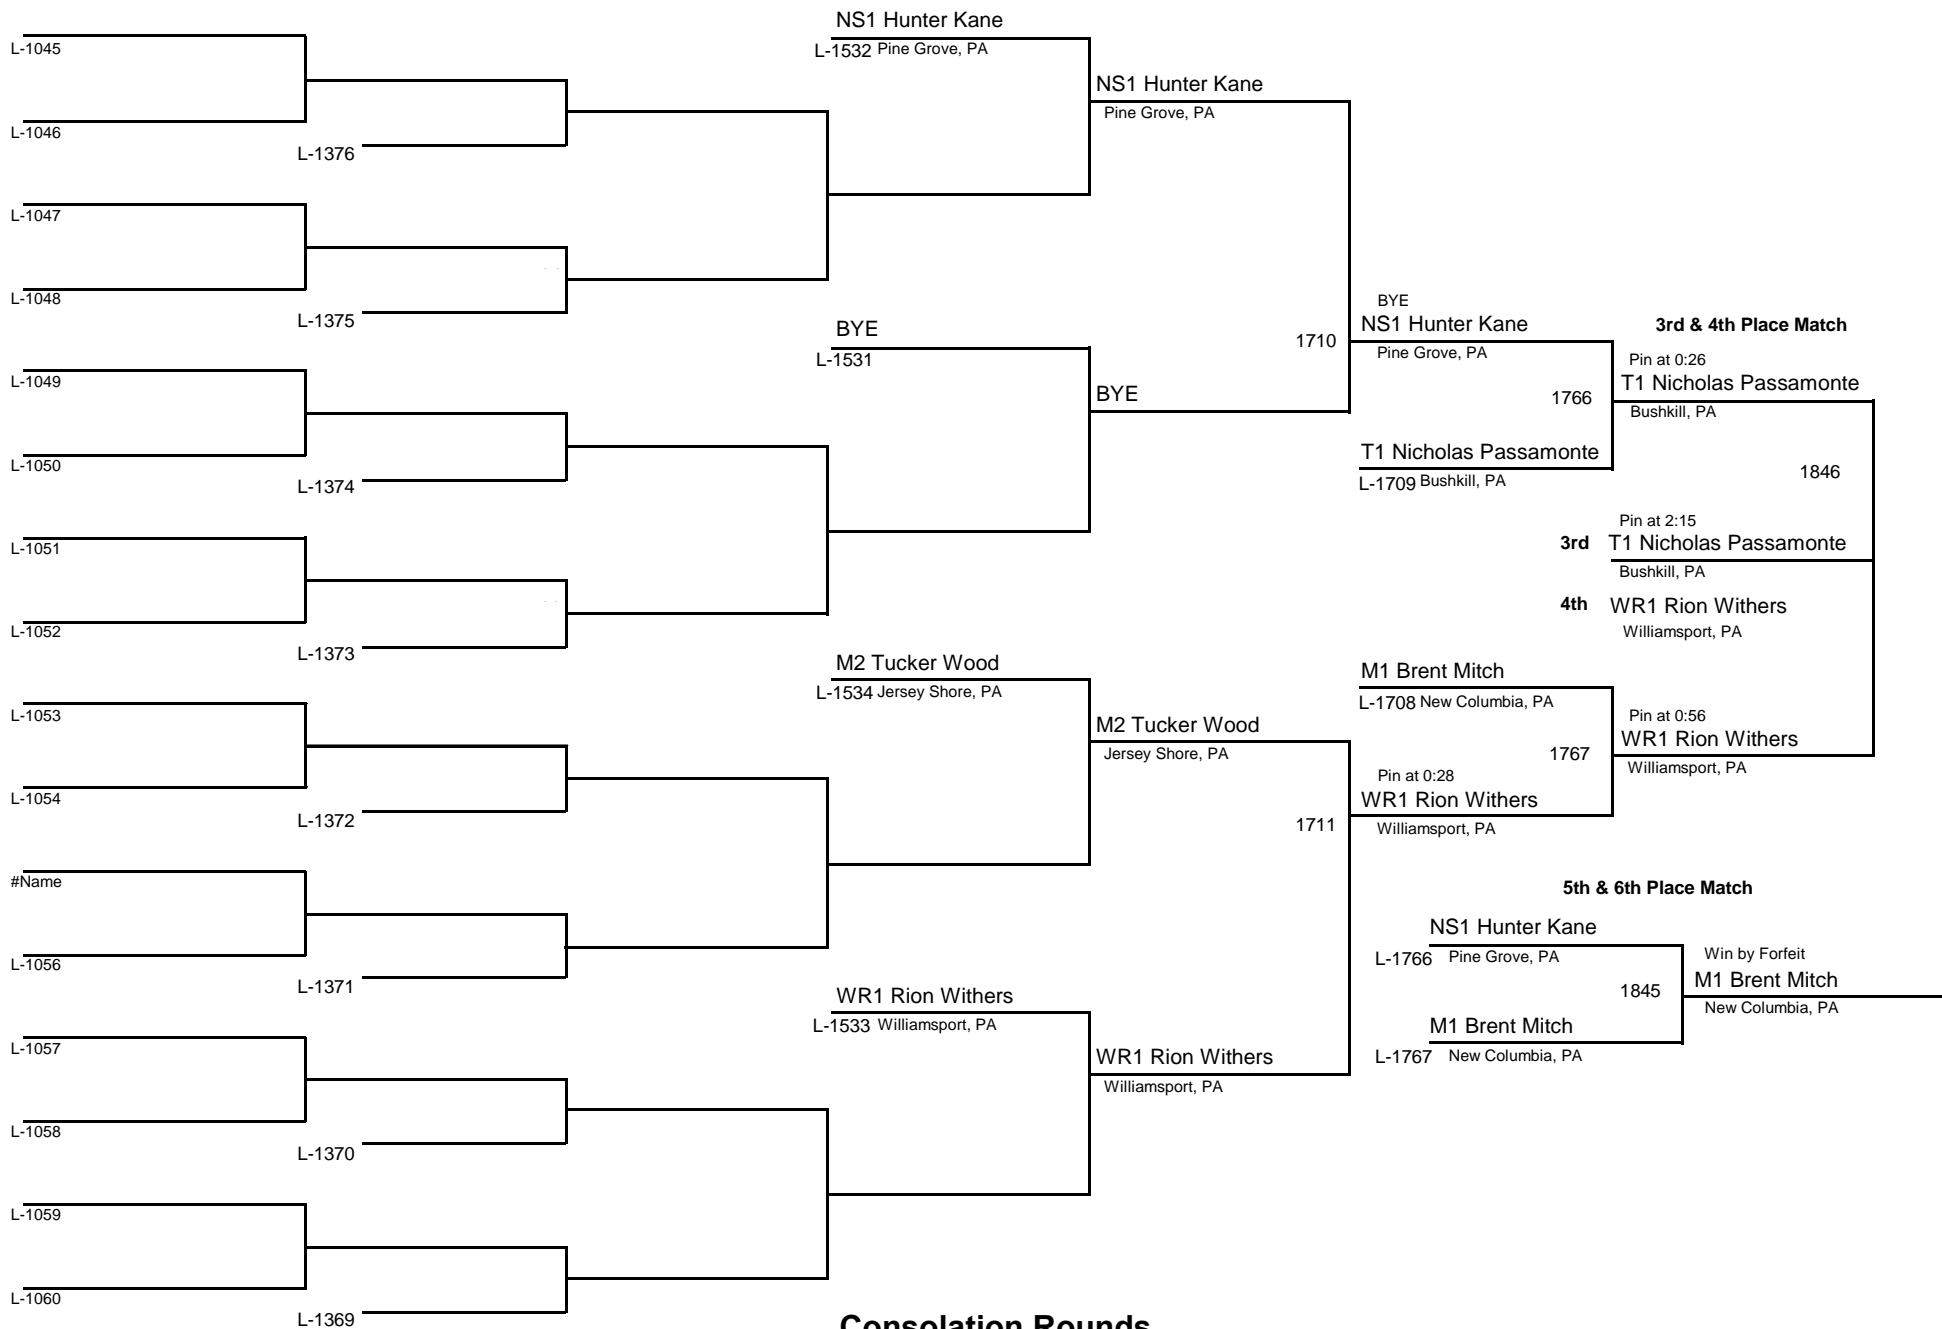

INTERMEDIATE

175

MAWA Northern Regional Championships

April 18, 2015

DIVISION

WEIGHT

Consolation Rounds