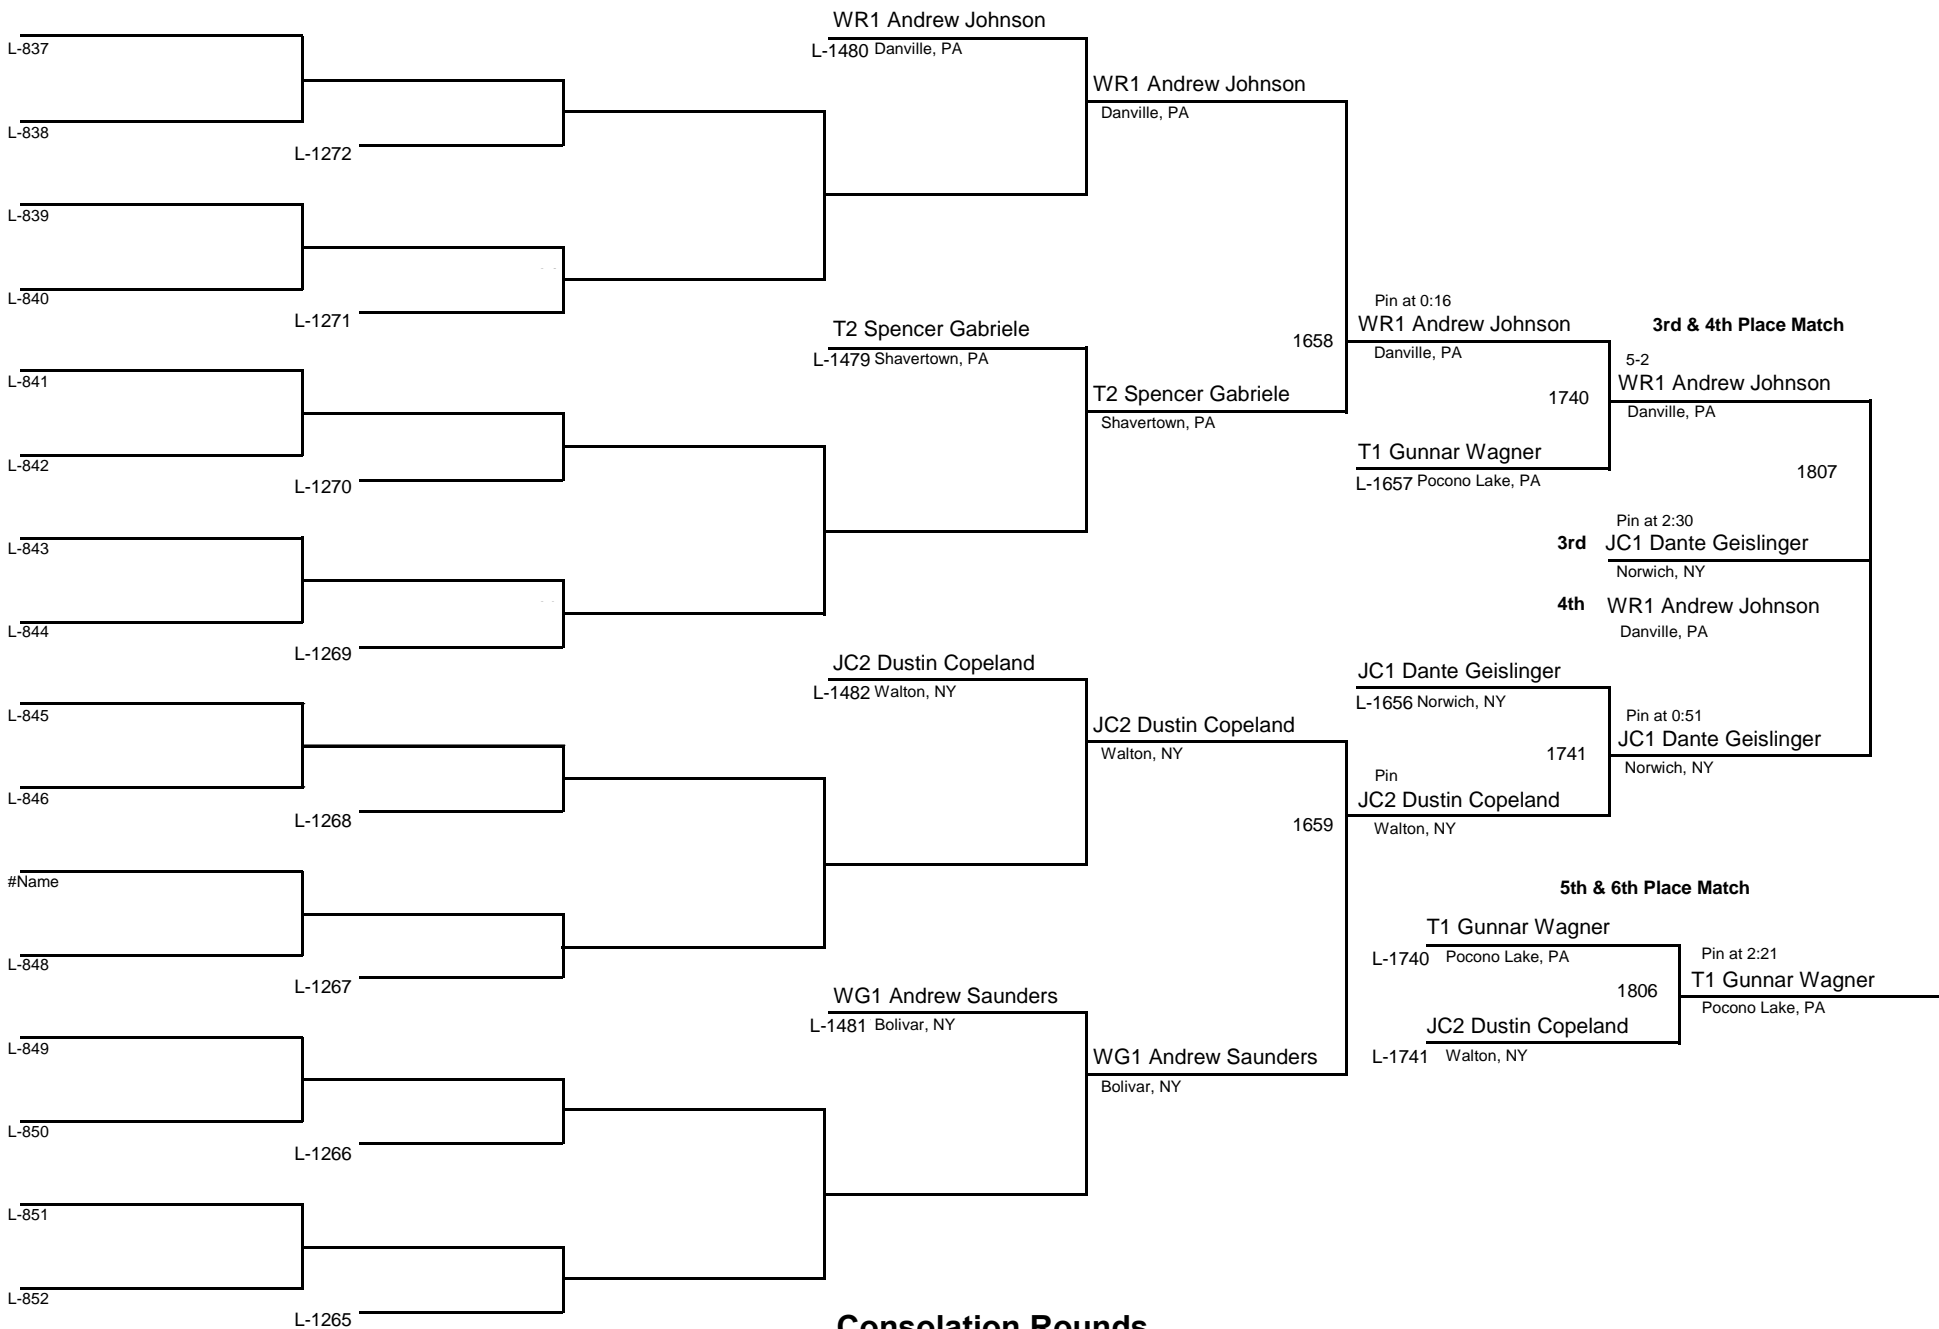

INTERMEDIATE

75

MAWA Northern Regional Championships

DIVISION

WEIGHT

April 18, 2015

Consolation Rounds