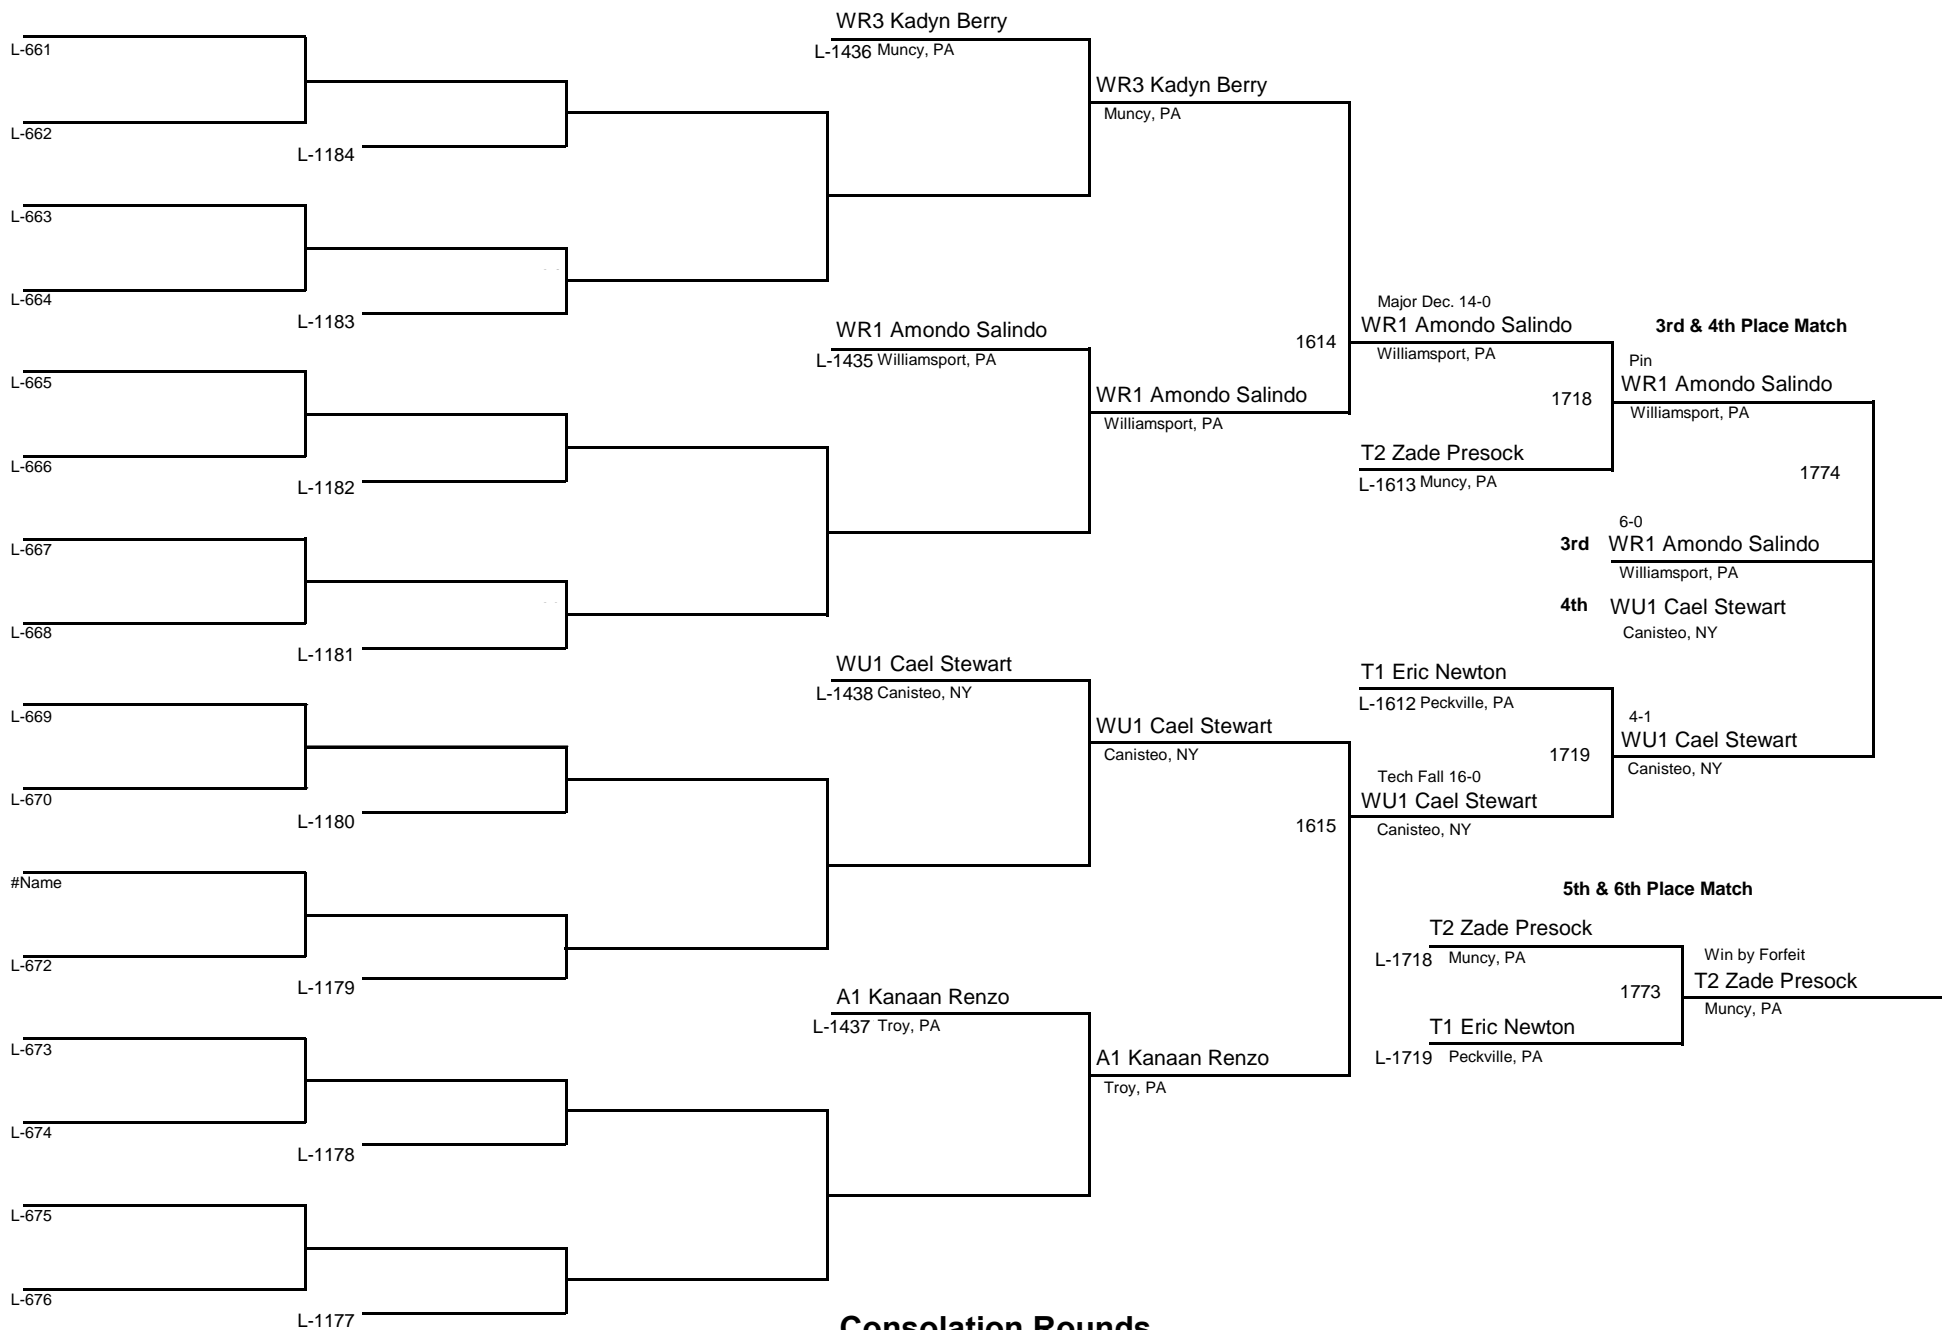

April 18, 2015

MIDGET

DIVISION

54

WEIGHT

MAWA Northern Regional Championships

April 18, 2015

Consolation Rounds