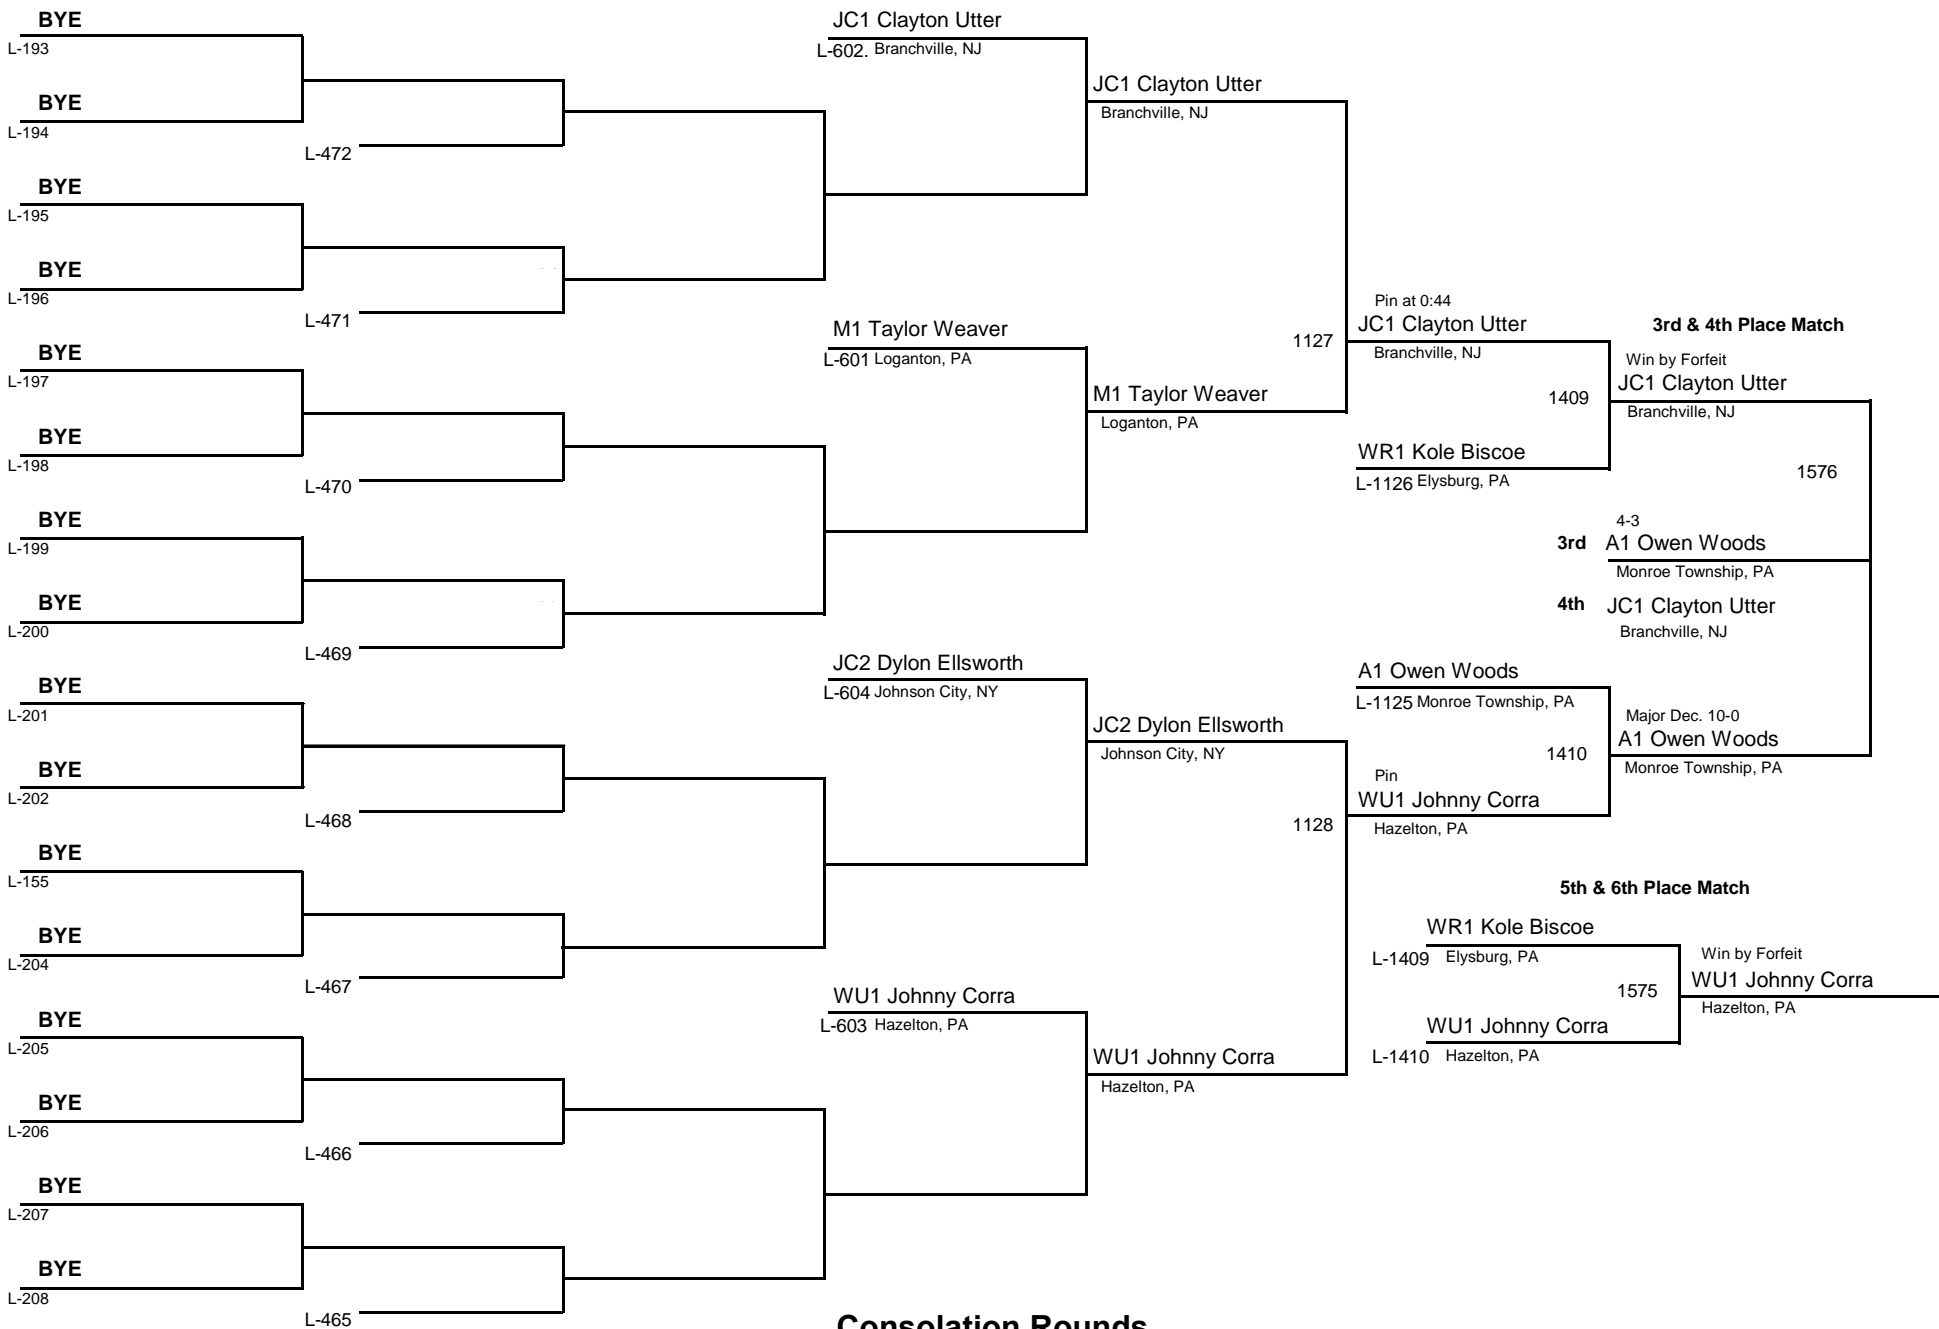

WEIGHT

April 18, 2015

JUNIOR

DIVISION

70

WEIGHT

MAWA Northern Regional Championships

April 18, 2015