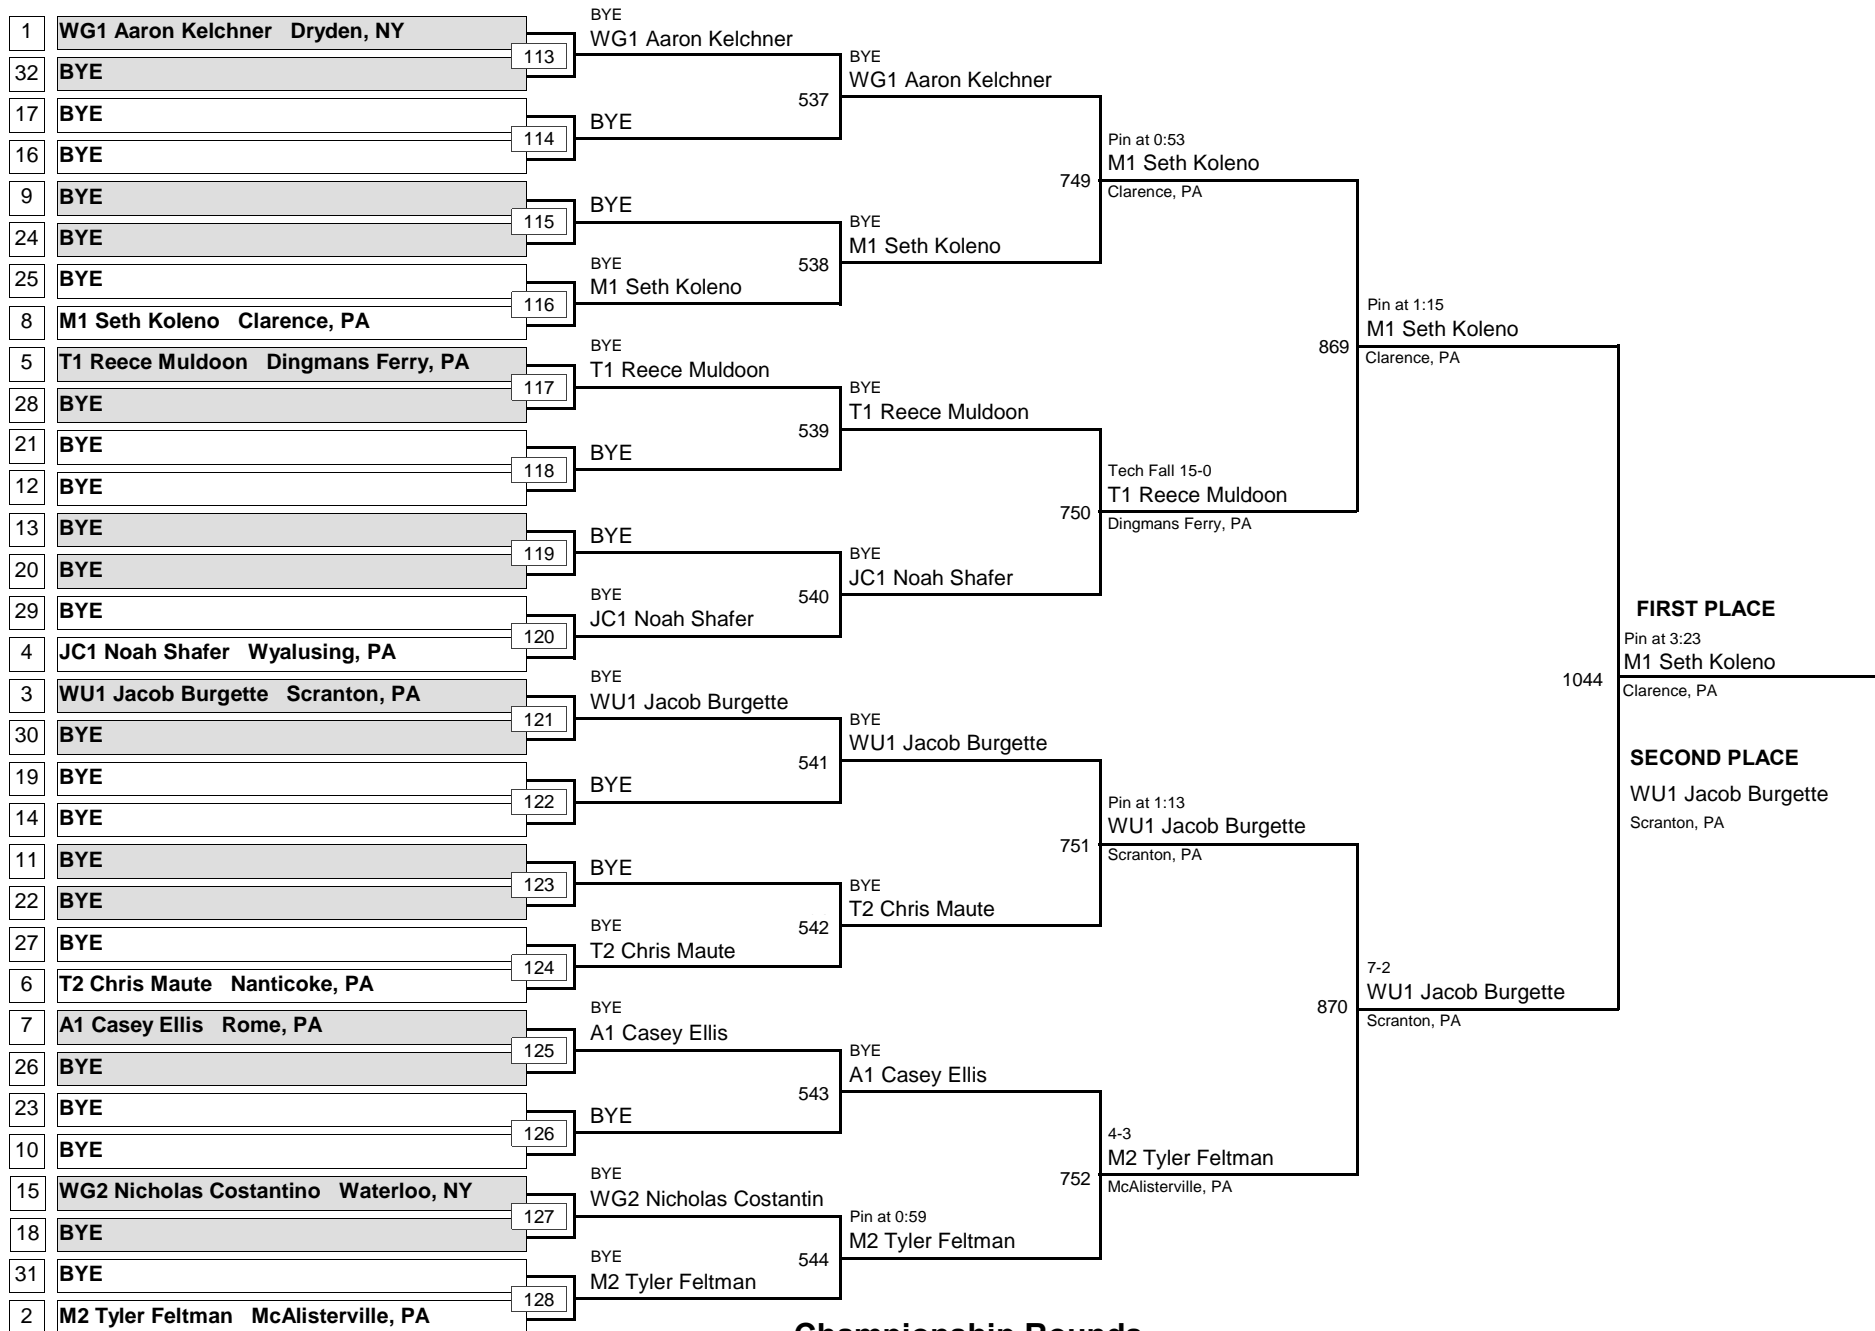

ADVANCED

130

MAWA Northern Regional Championships

DIVISION

WEIGHT

April 19, 2015