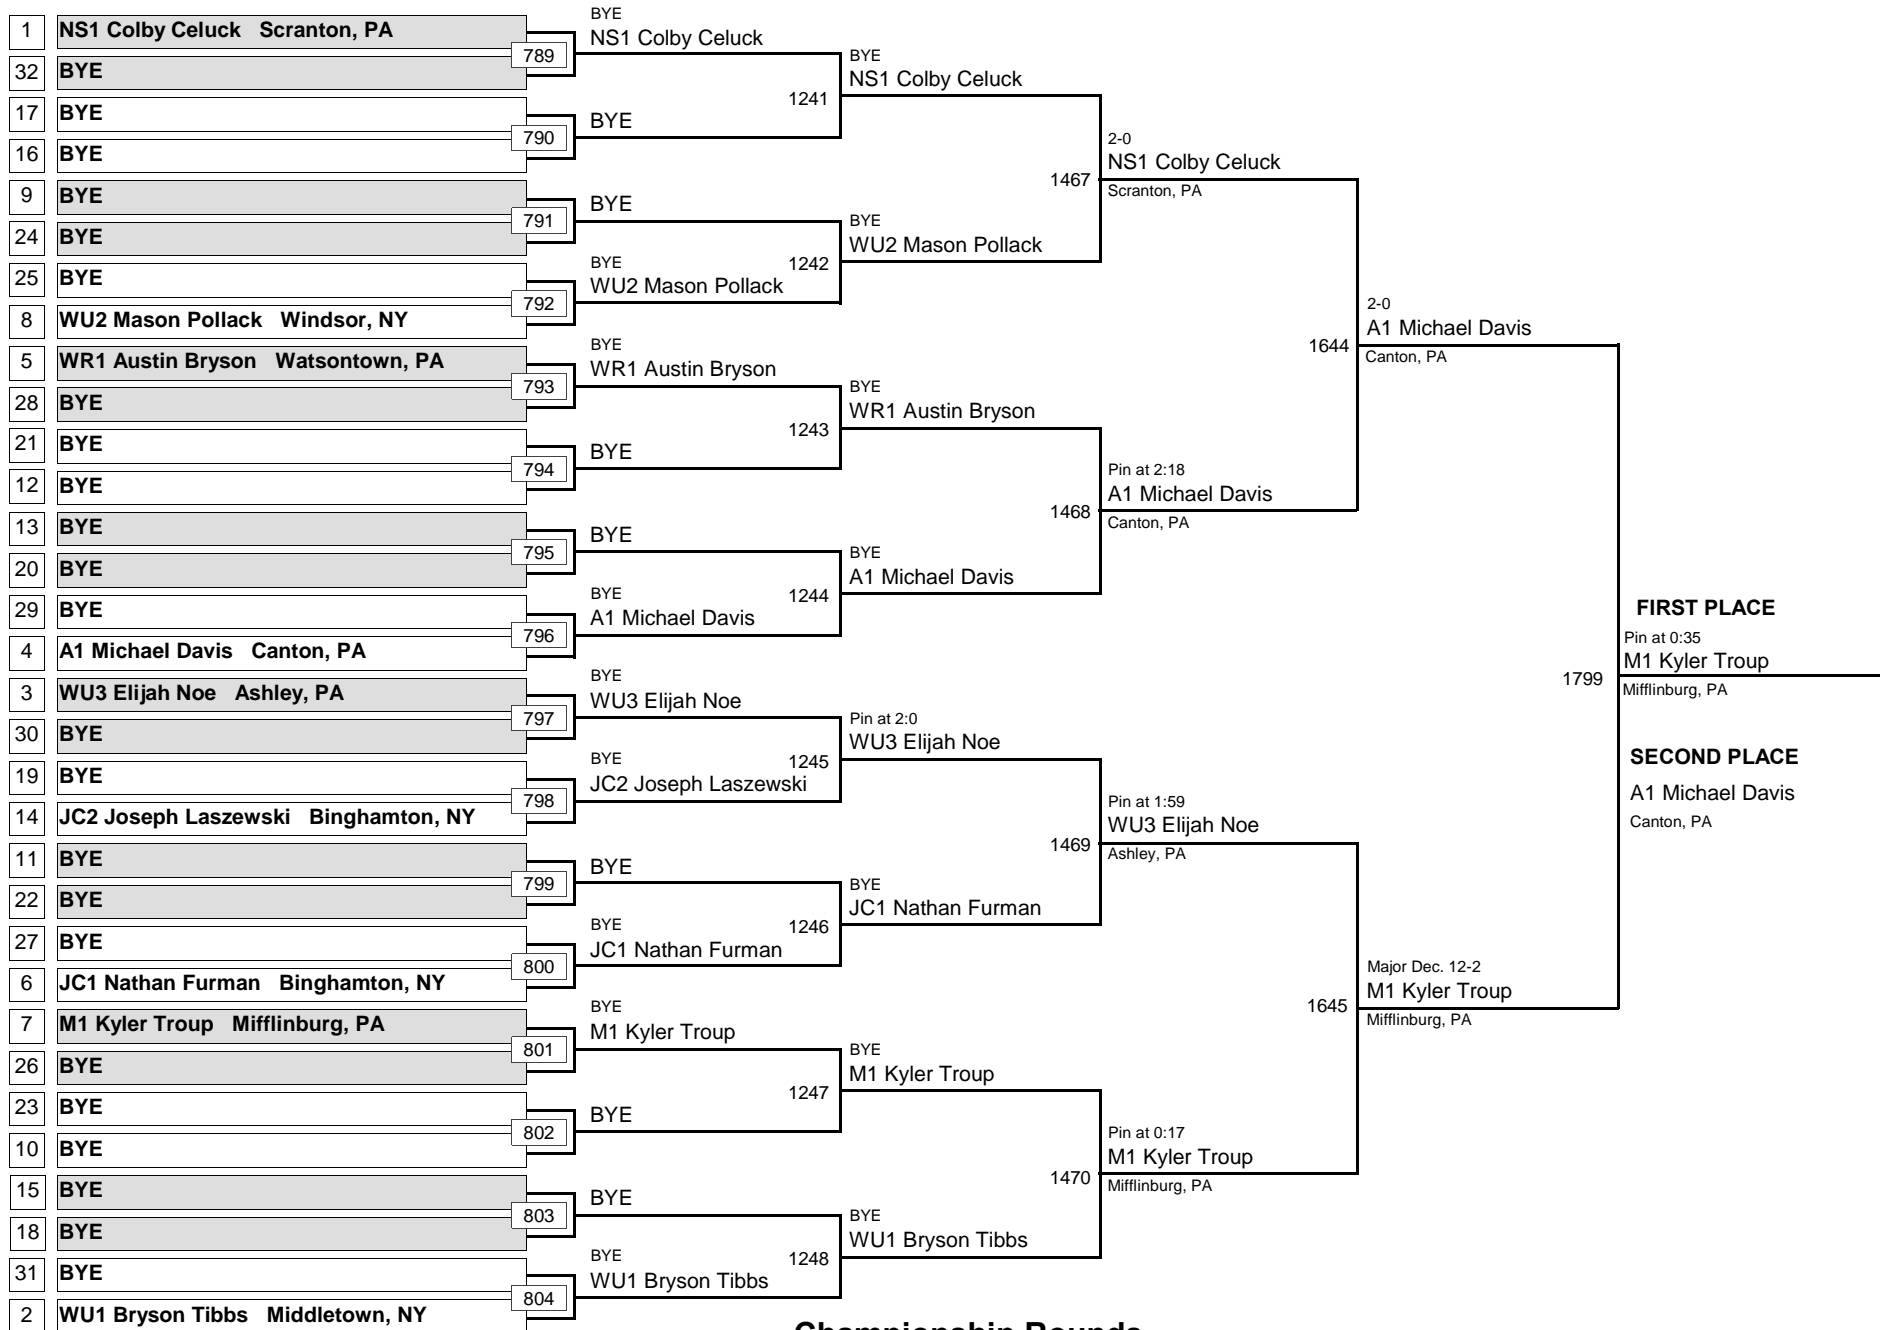

MIDGET

93

MAWA Northern Regional Championships

DIVISION

WEIGHT

April 18, 2015

Championship Rounds