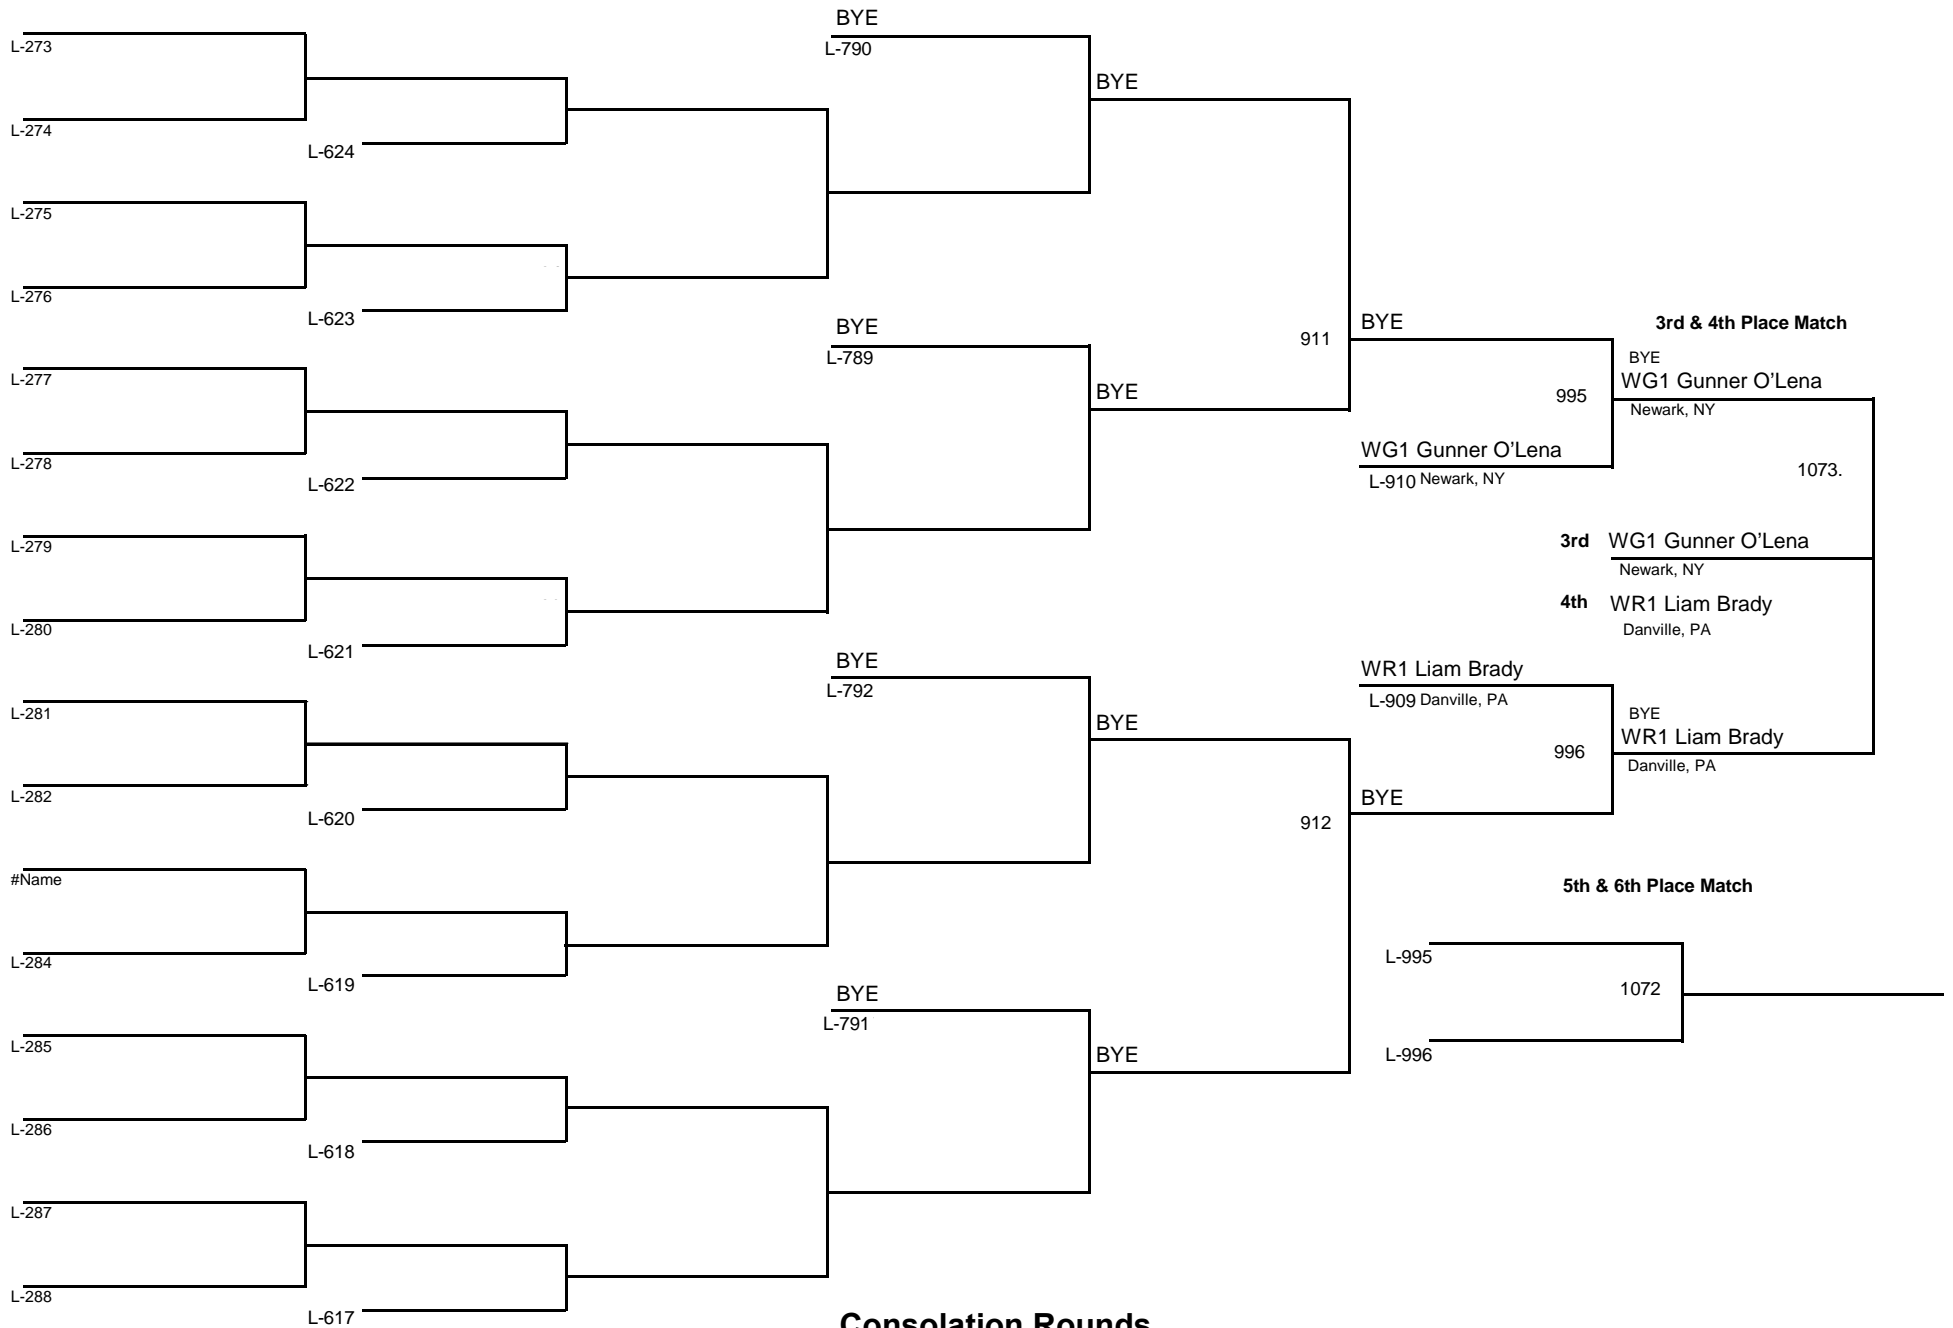

ELITE

DIVISION

111

WEIGHT

MAWA Northern Regional Championships

April 19, 2015

Consolation Rounds