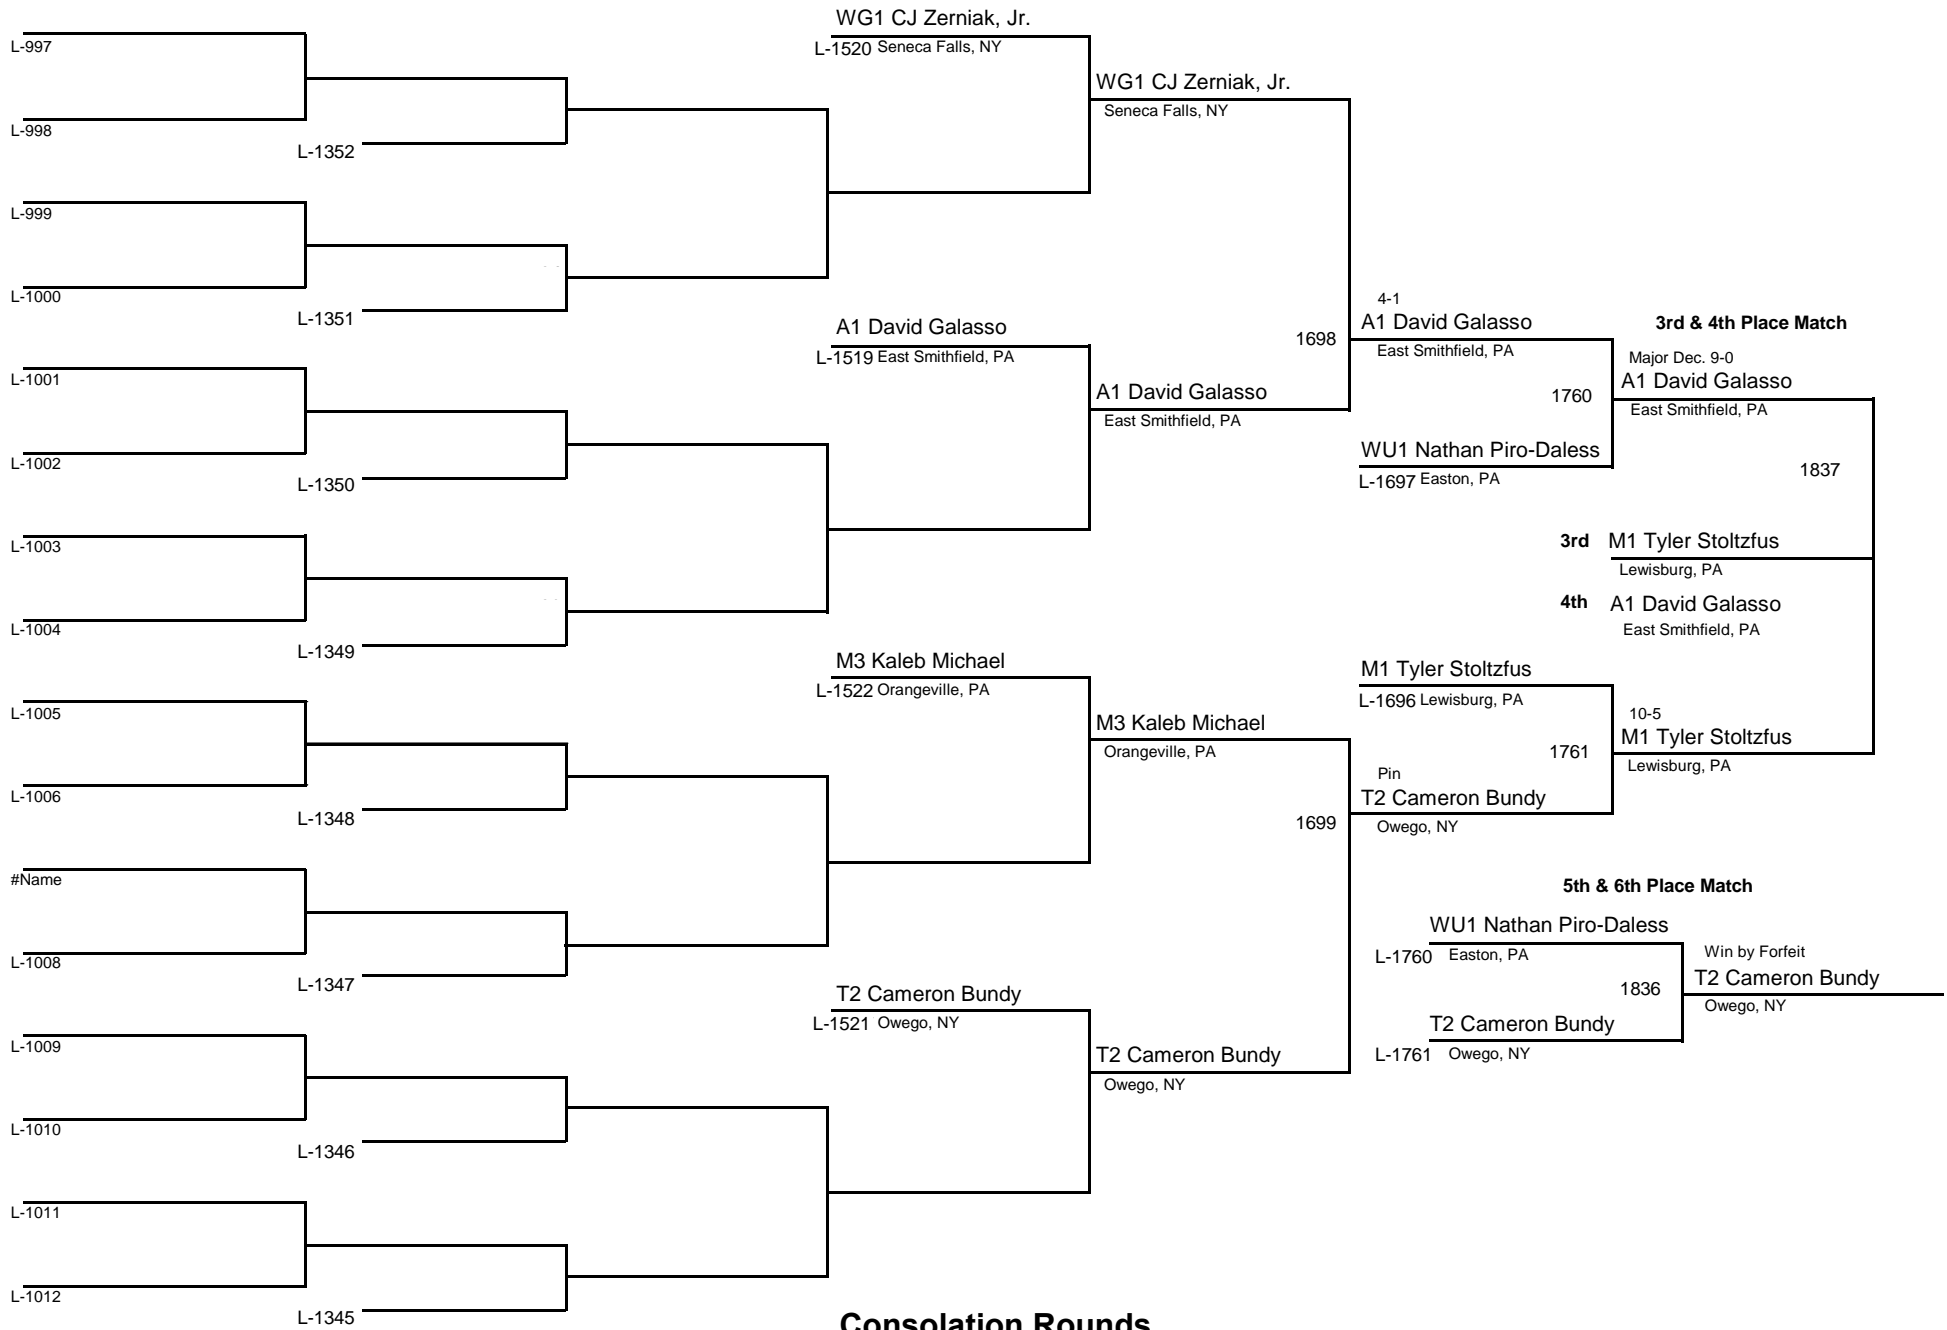

INTERMEDIATE

128

MAWA Northern Regional Championships

DIVISION

WEIGHT

April 18, 2015

Consolation Rounds