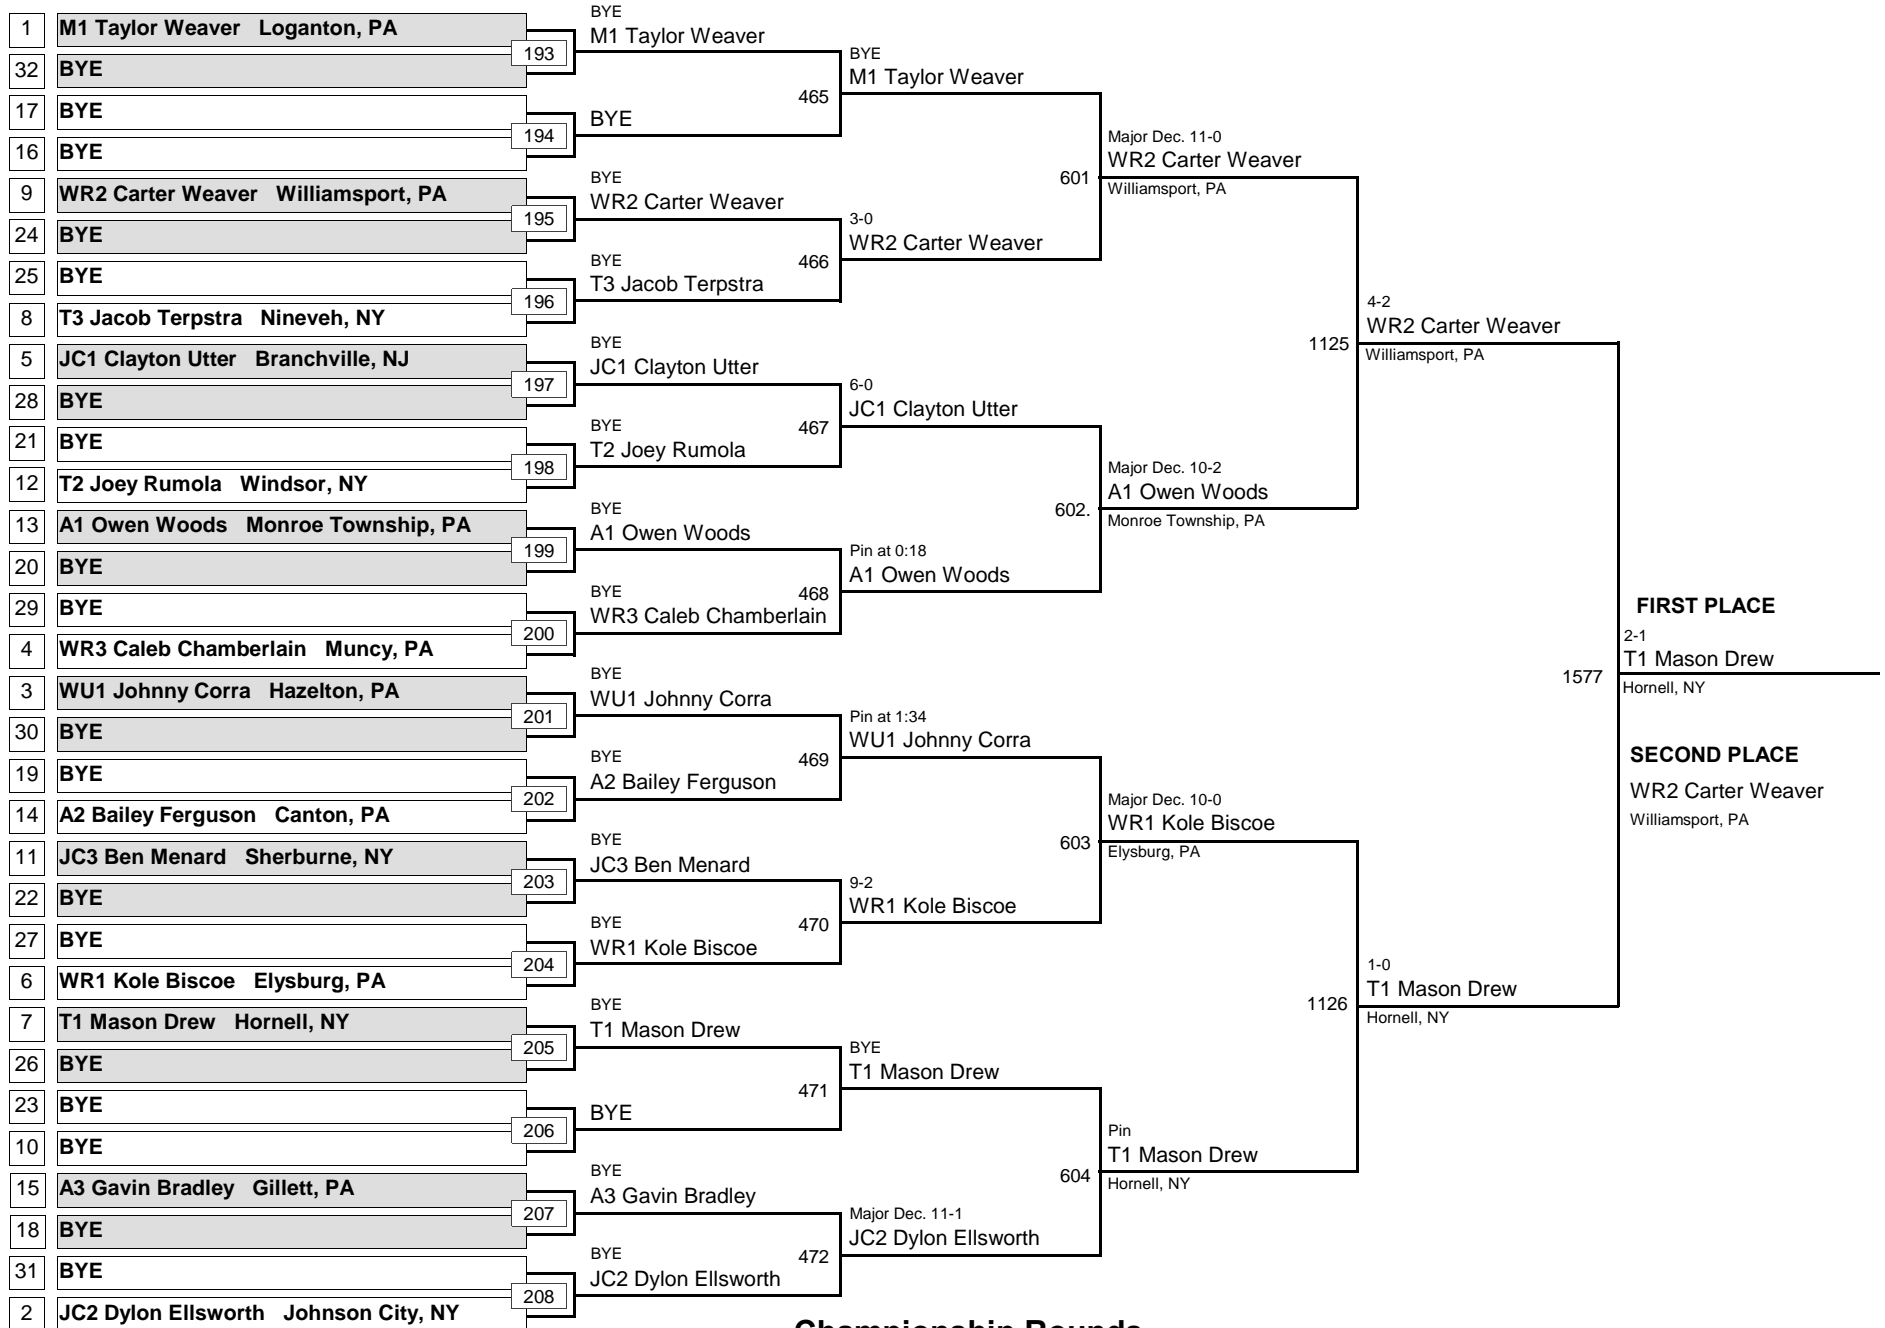

JUNIOR

70

MAWA Northern Regional Championships

DIVISION

WEIGHT

April 18, 2015