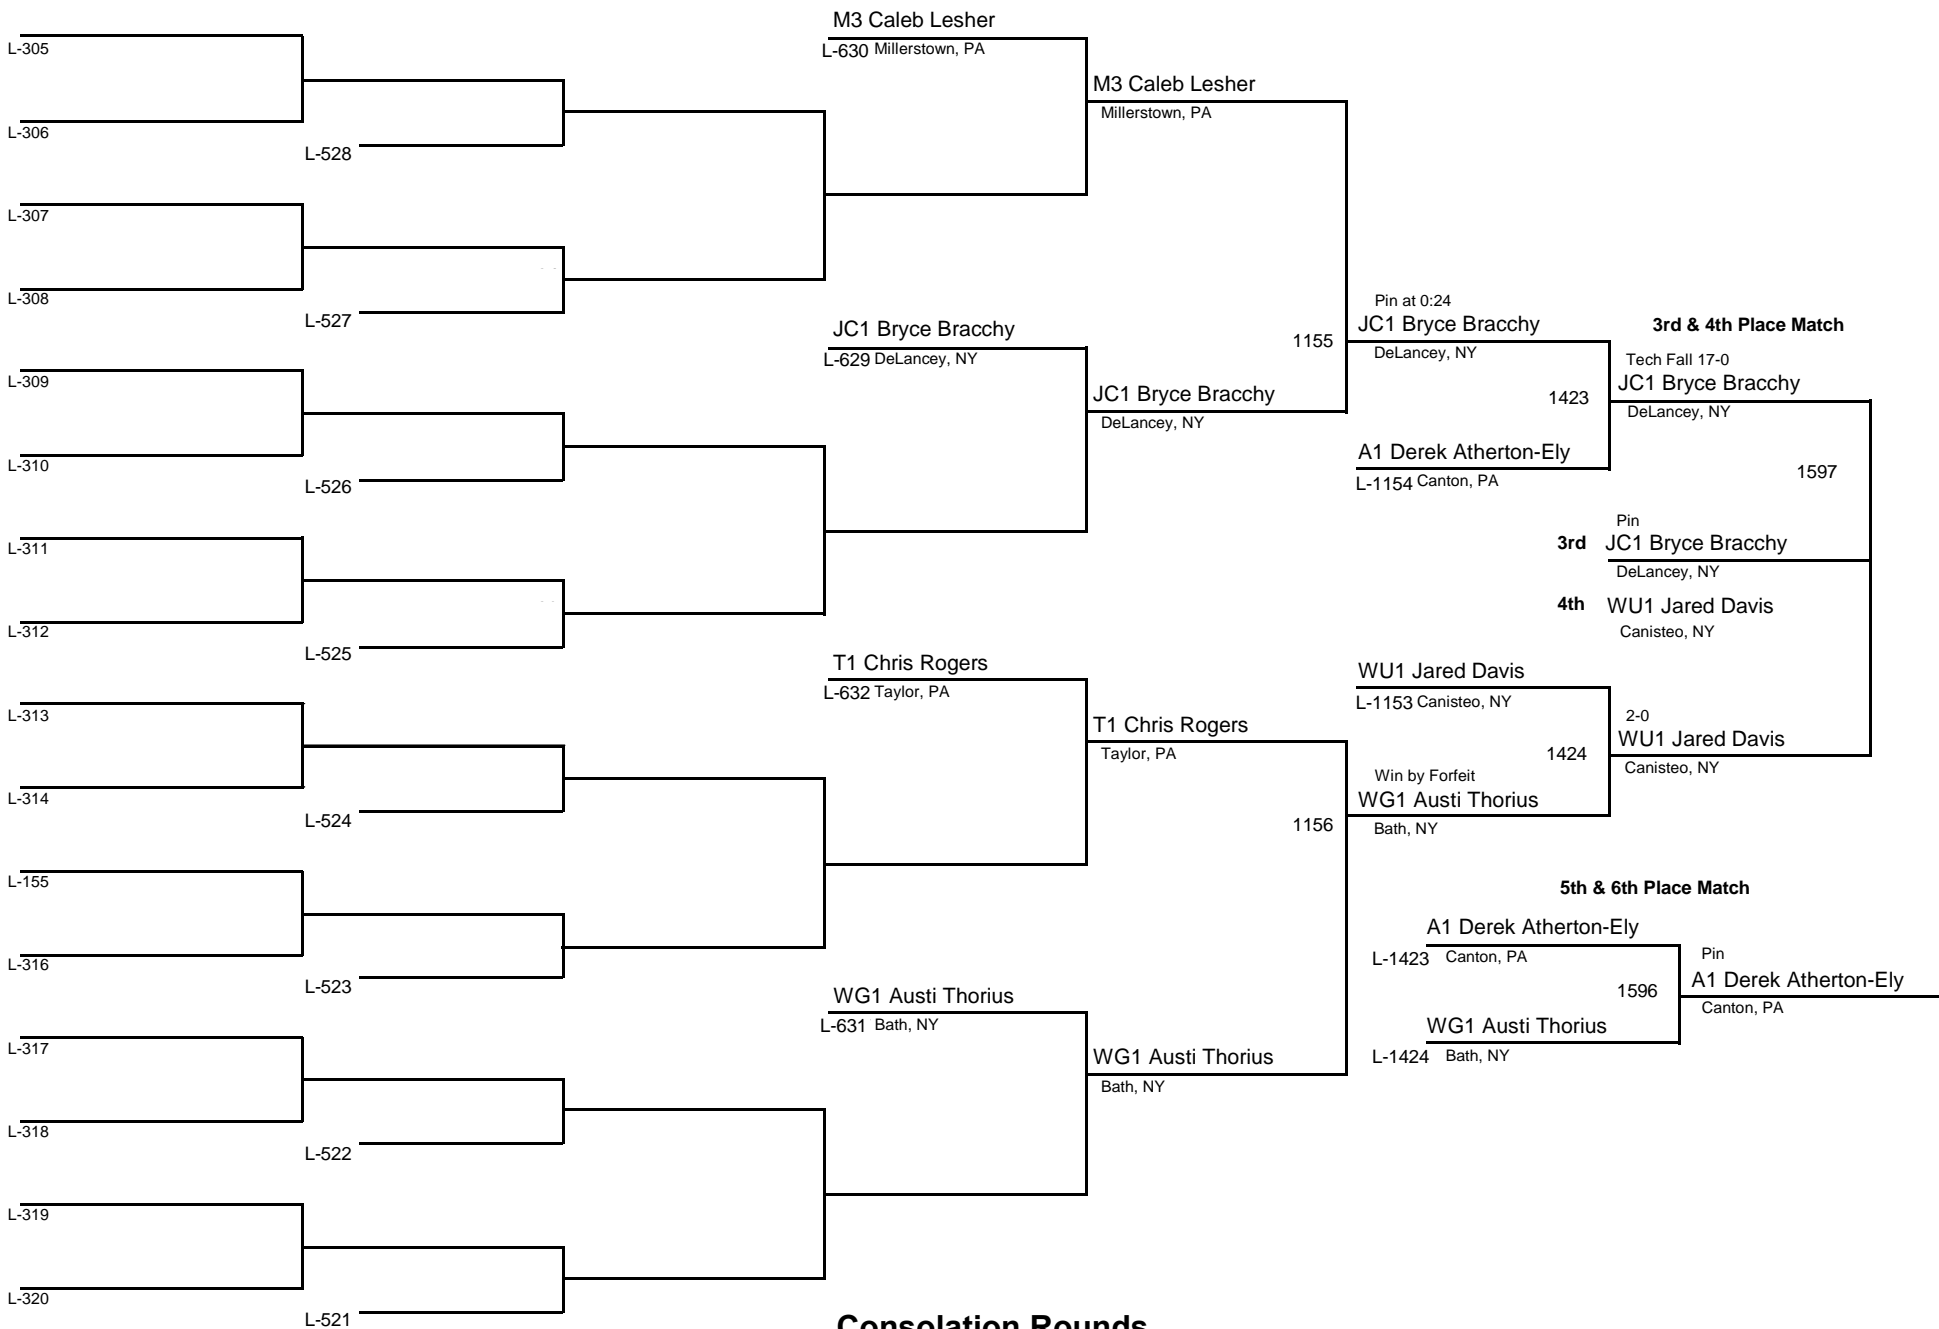

108

WEIGHT

MAWA Northern Regional Championships

April 18, 2015

Consolation Rounds

JUNIOR

120

MAWA Northern Regional Championships