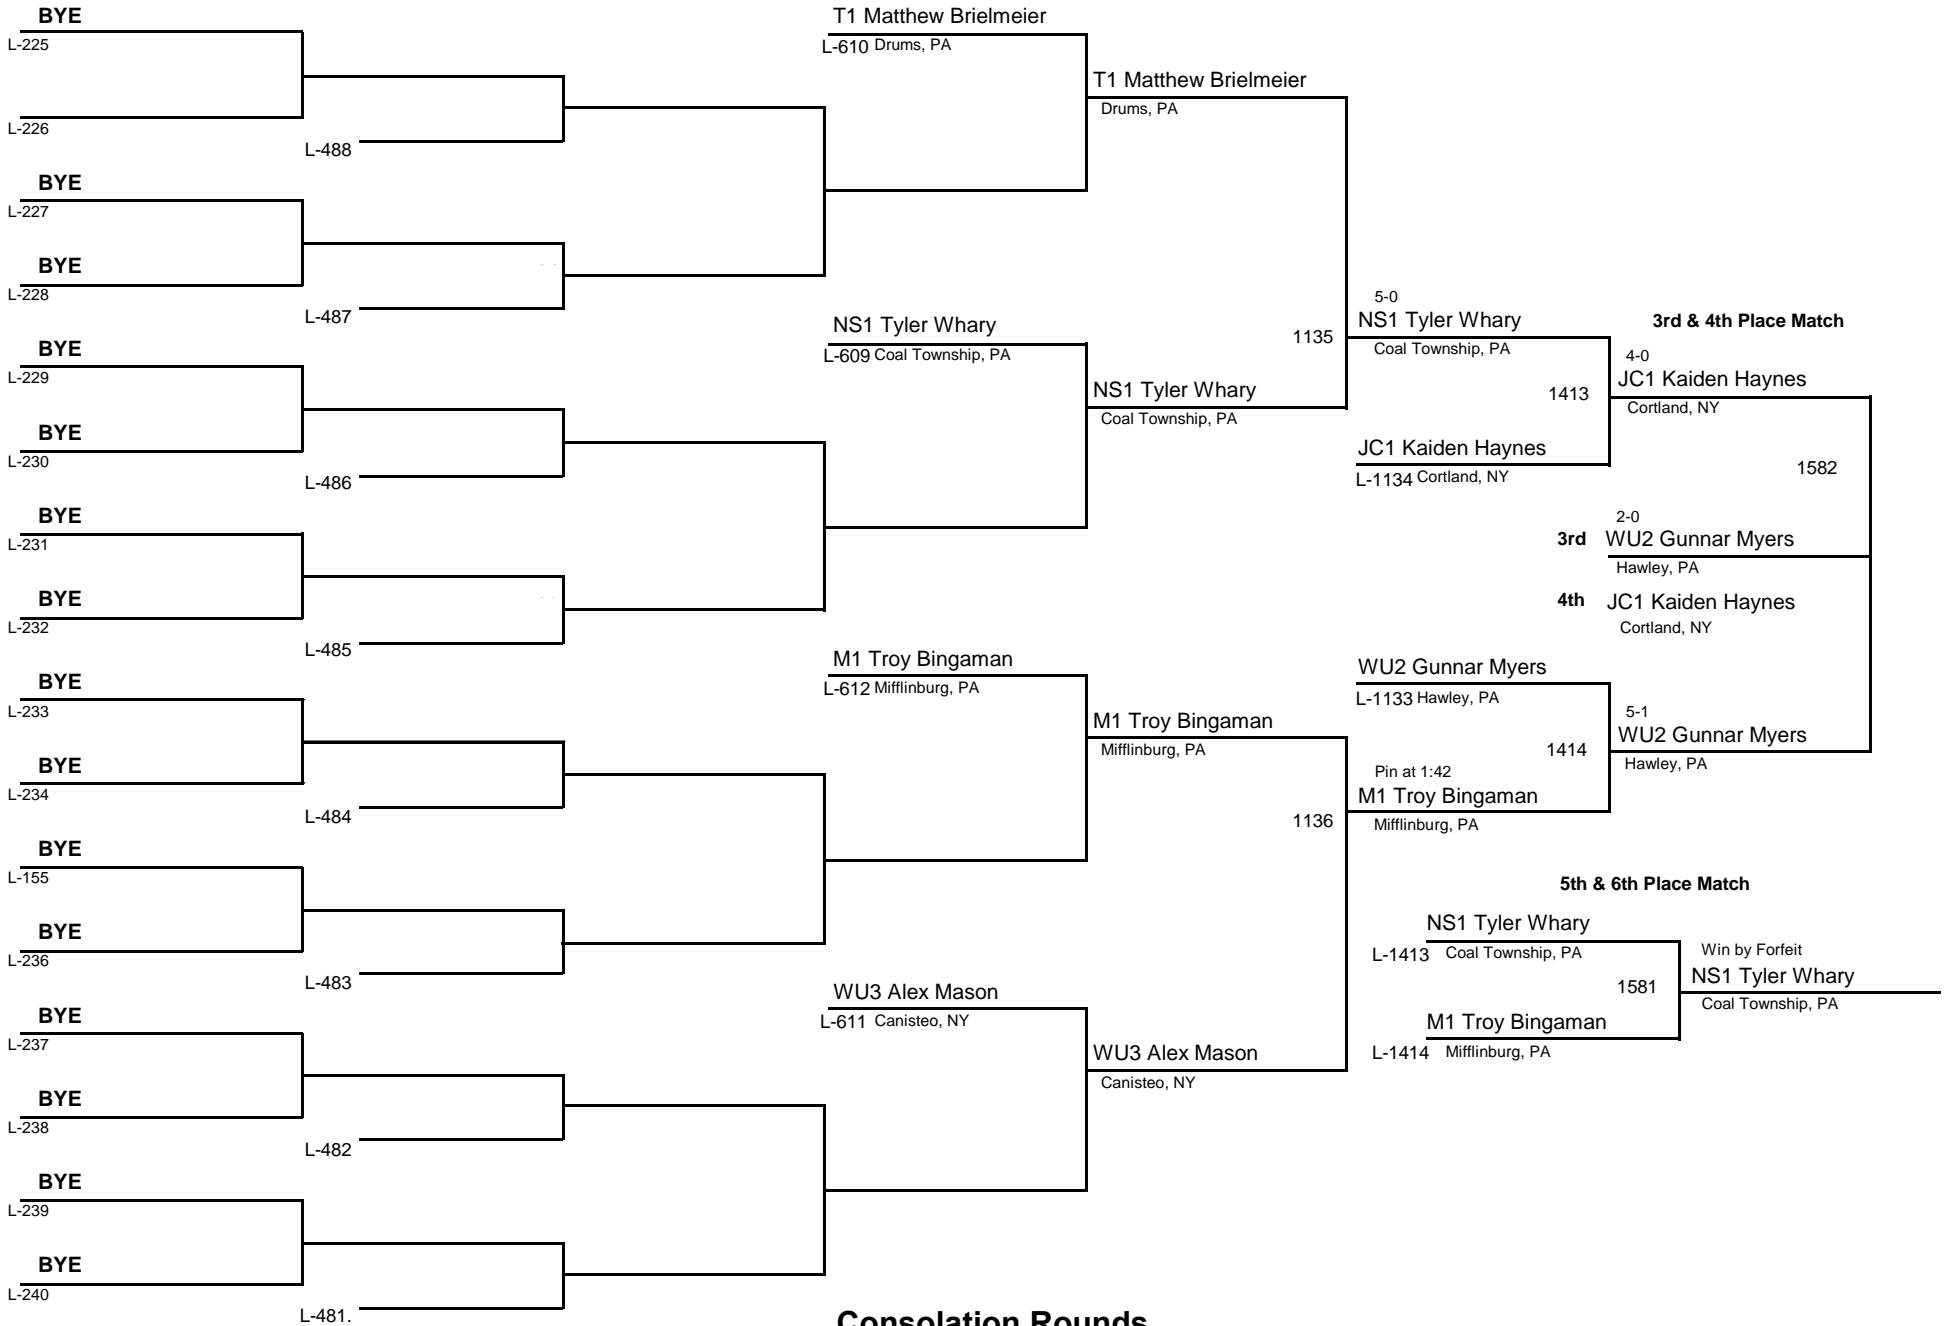

JUNIOR

DIVISION

78

WEIGHT

MAWA Northern Regional Championships

April 18, 2015

Consolation Rounds