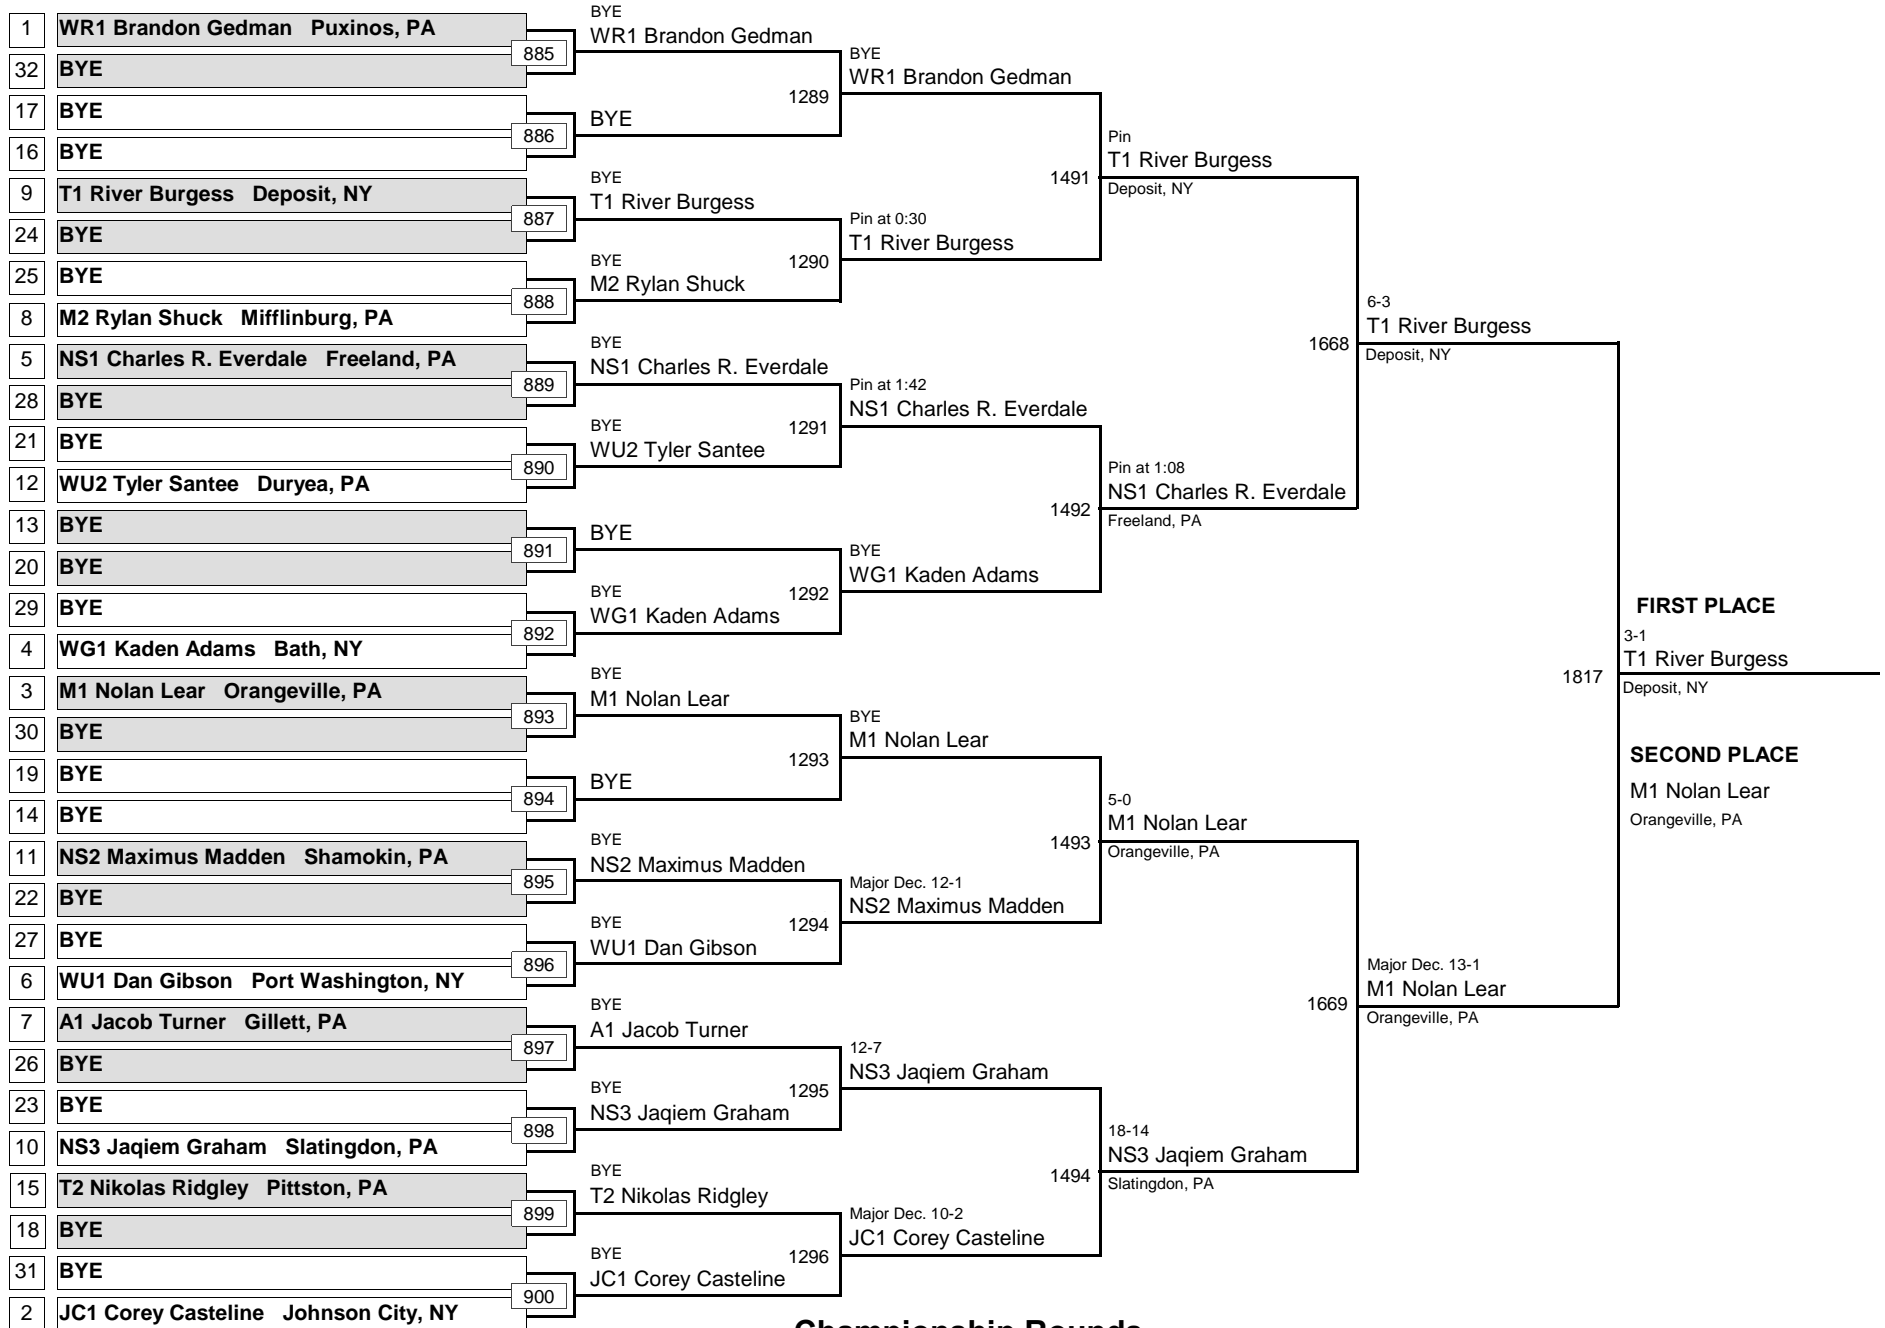

INTERMEDIATE

90

MAWA Northern Regional Championships

April 18, 2015

DIVISION

WEIGHT