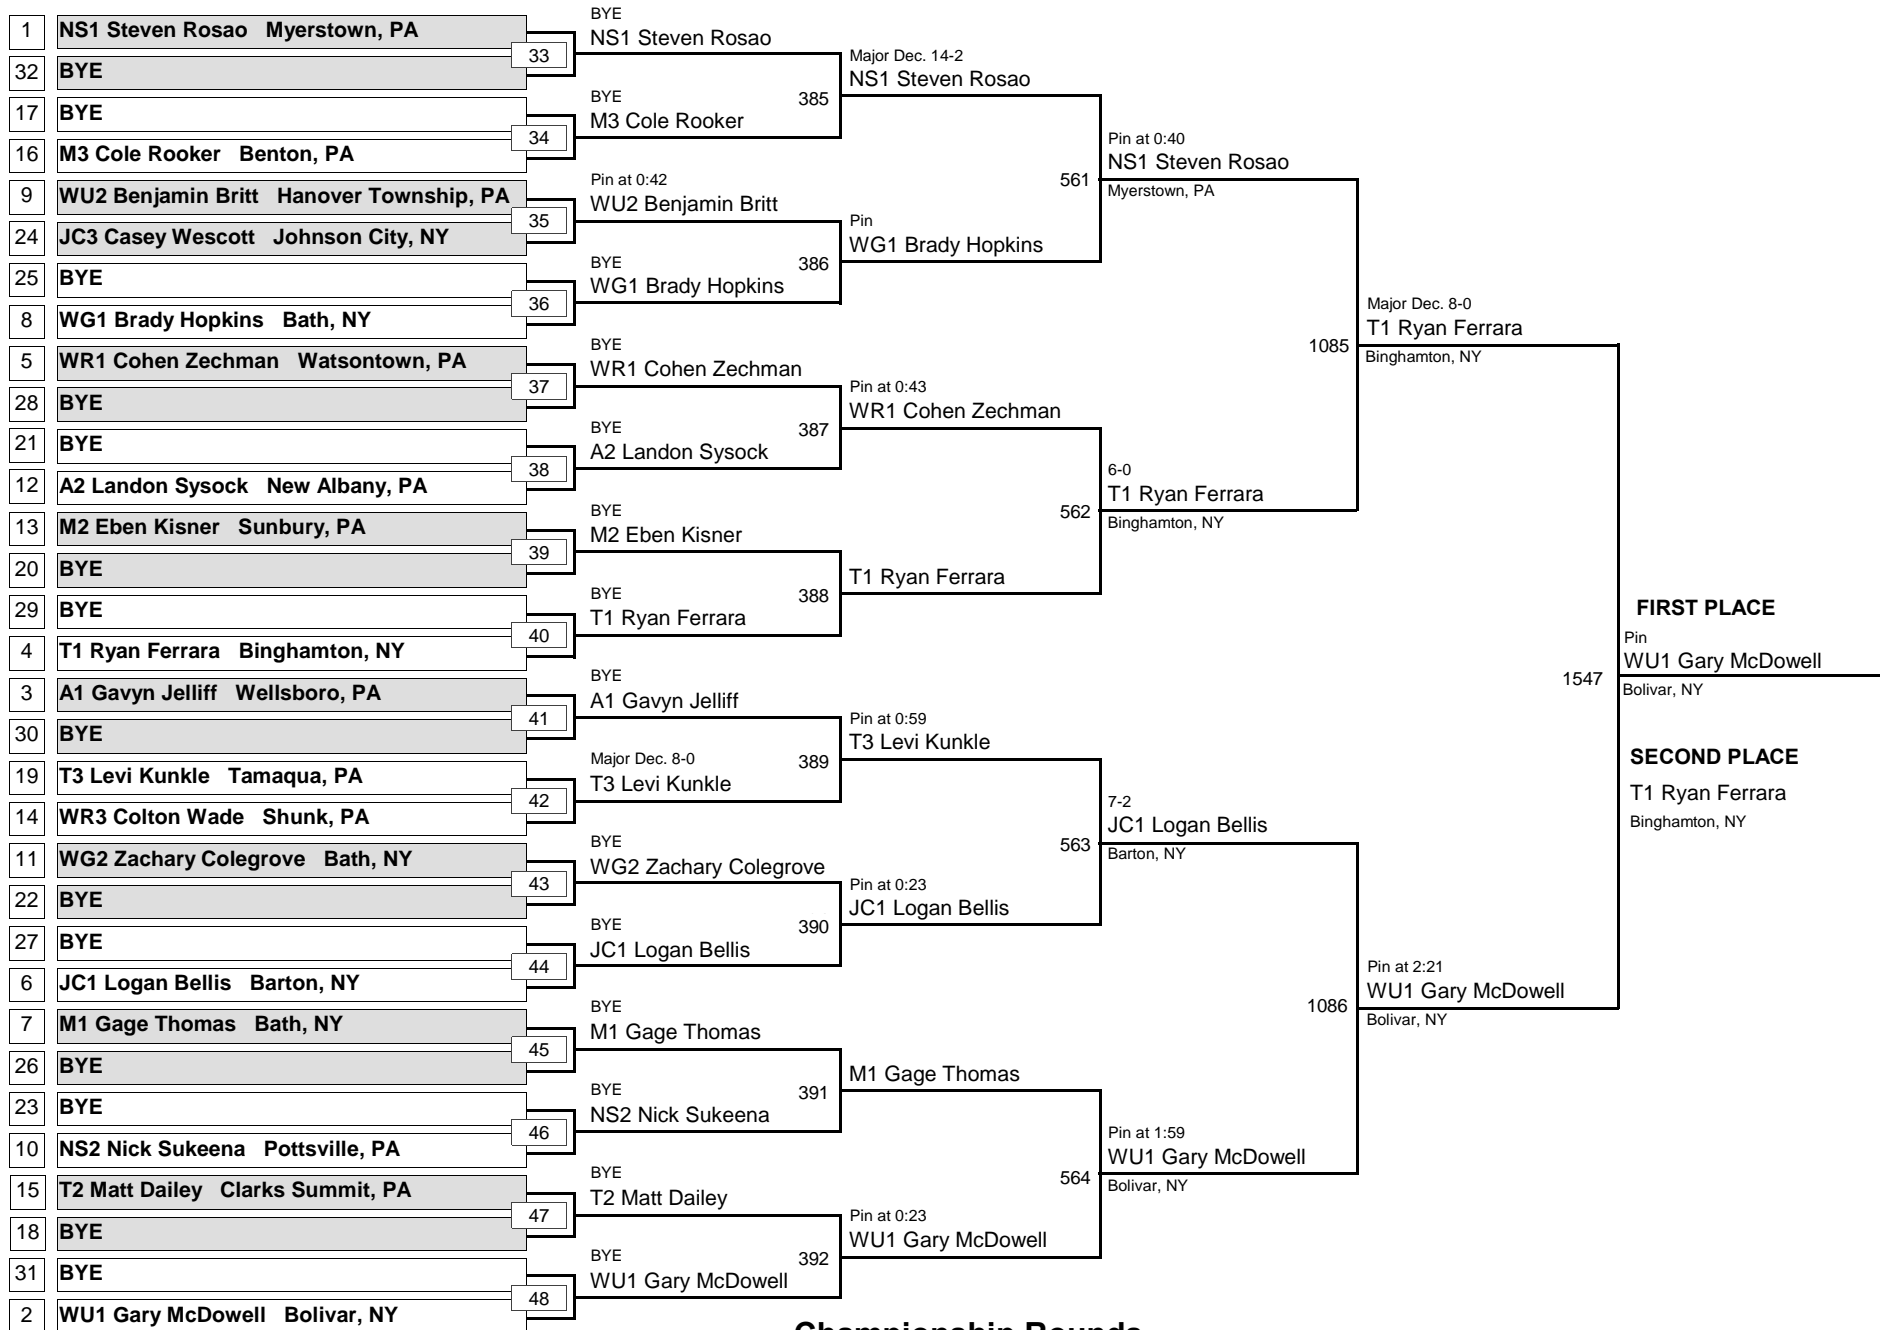

BANTAM

48

MAWA Northern Regional Championships

DIVISION

WEIGHT

April 18, 2015