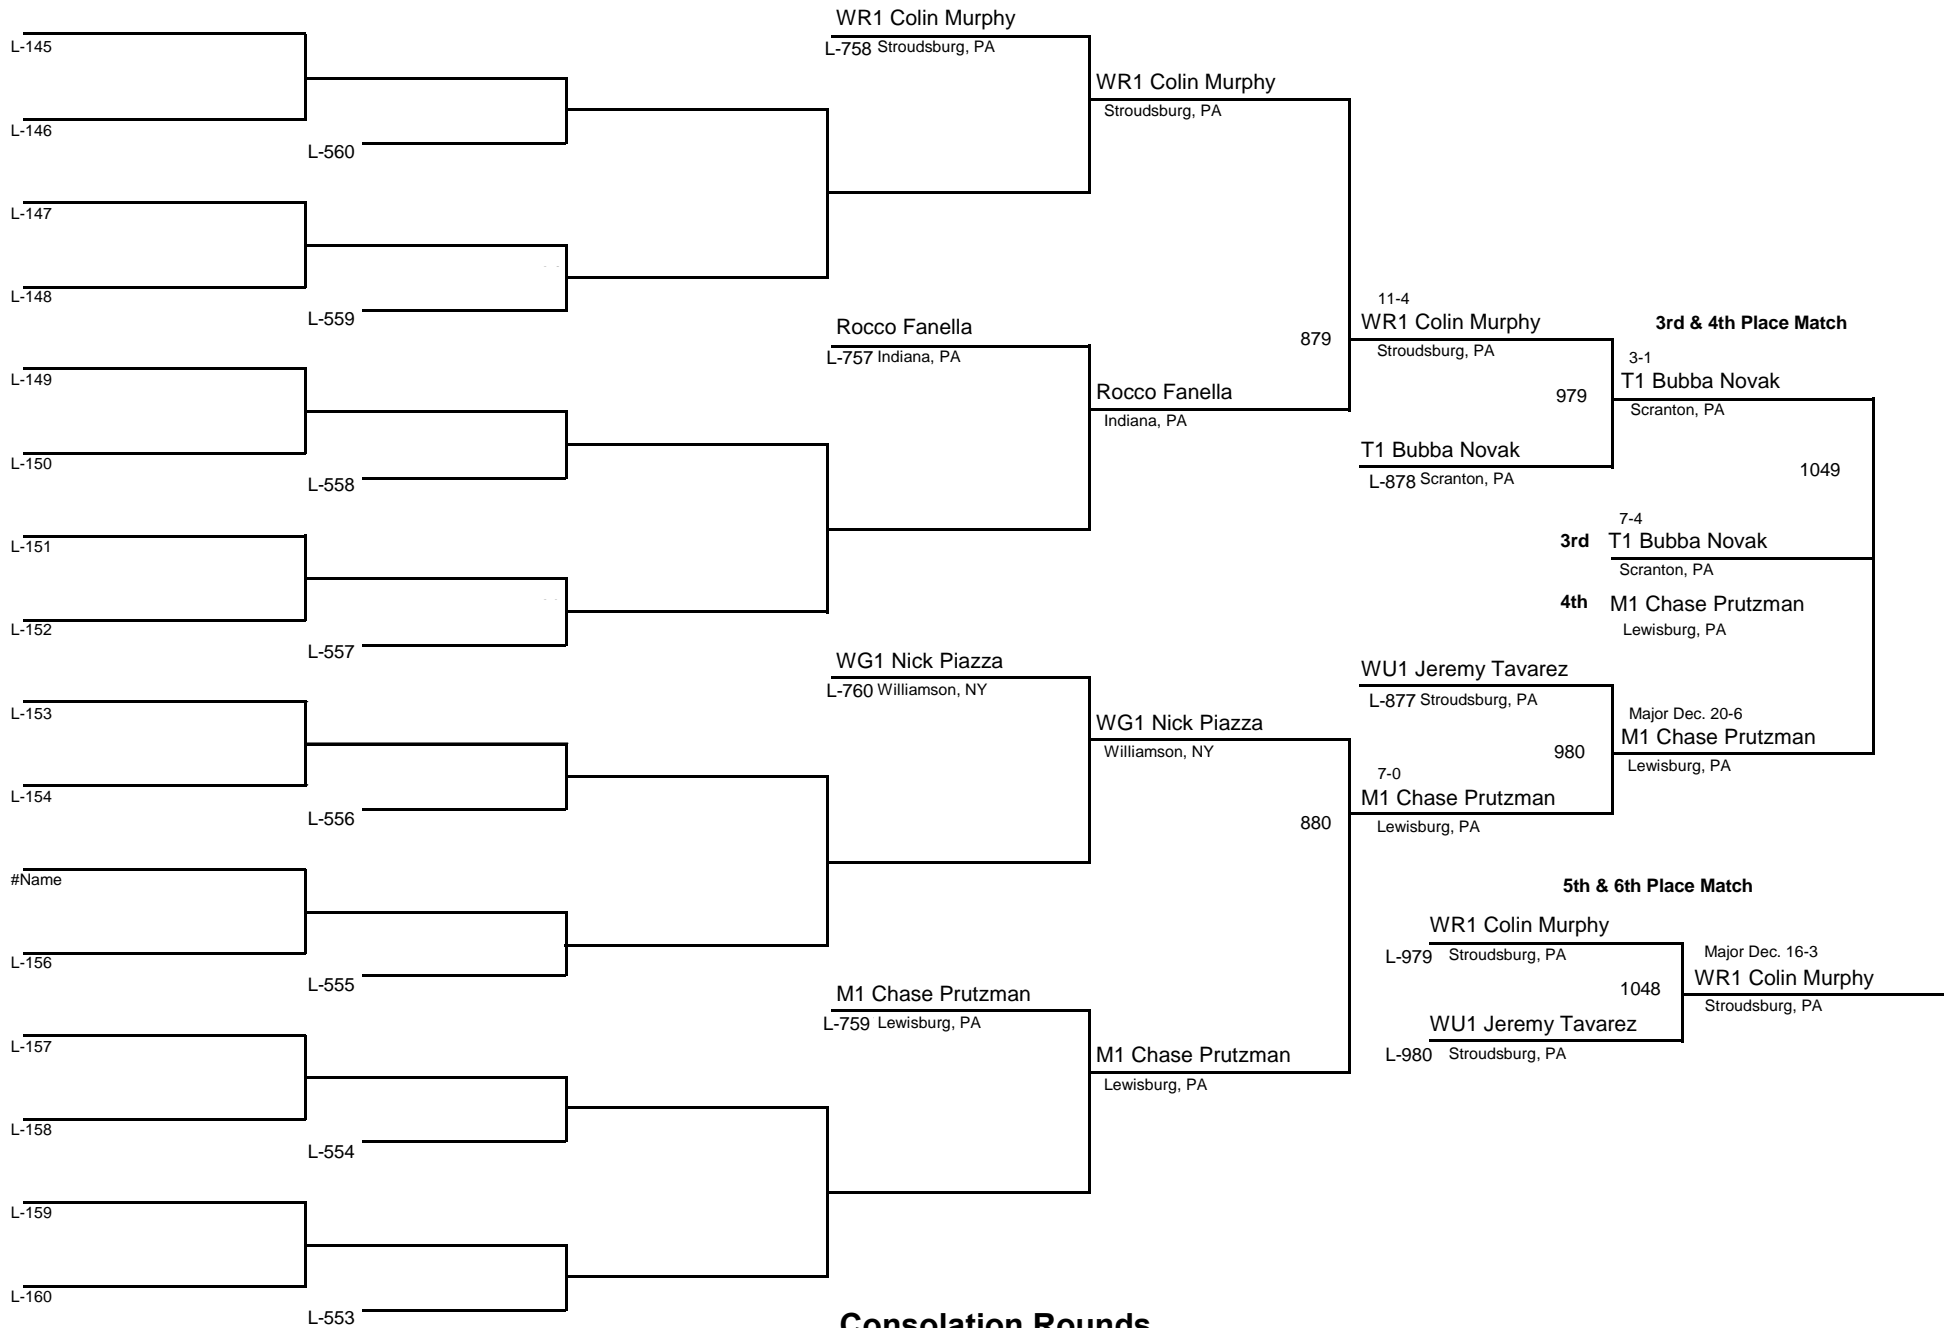

ADVANCED

DIVISION

140

WEIGHT

MAWA Northern Regional Championships

April 19, 2015