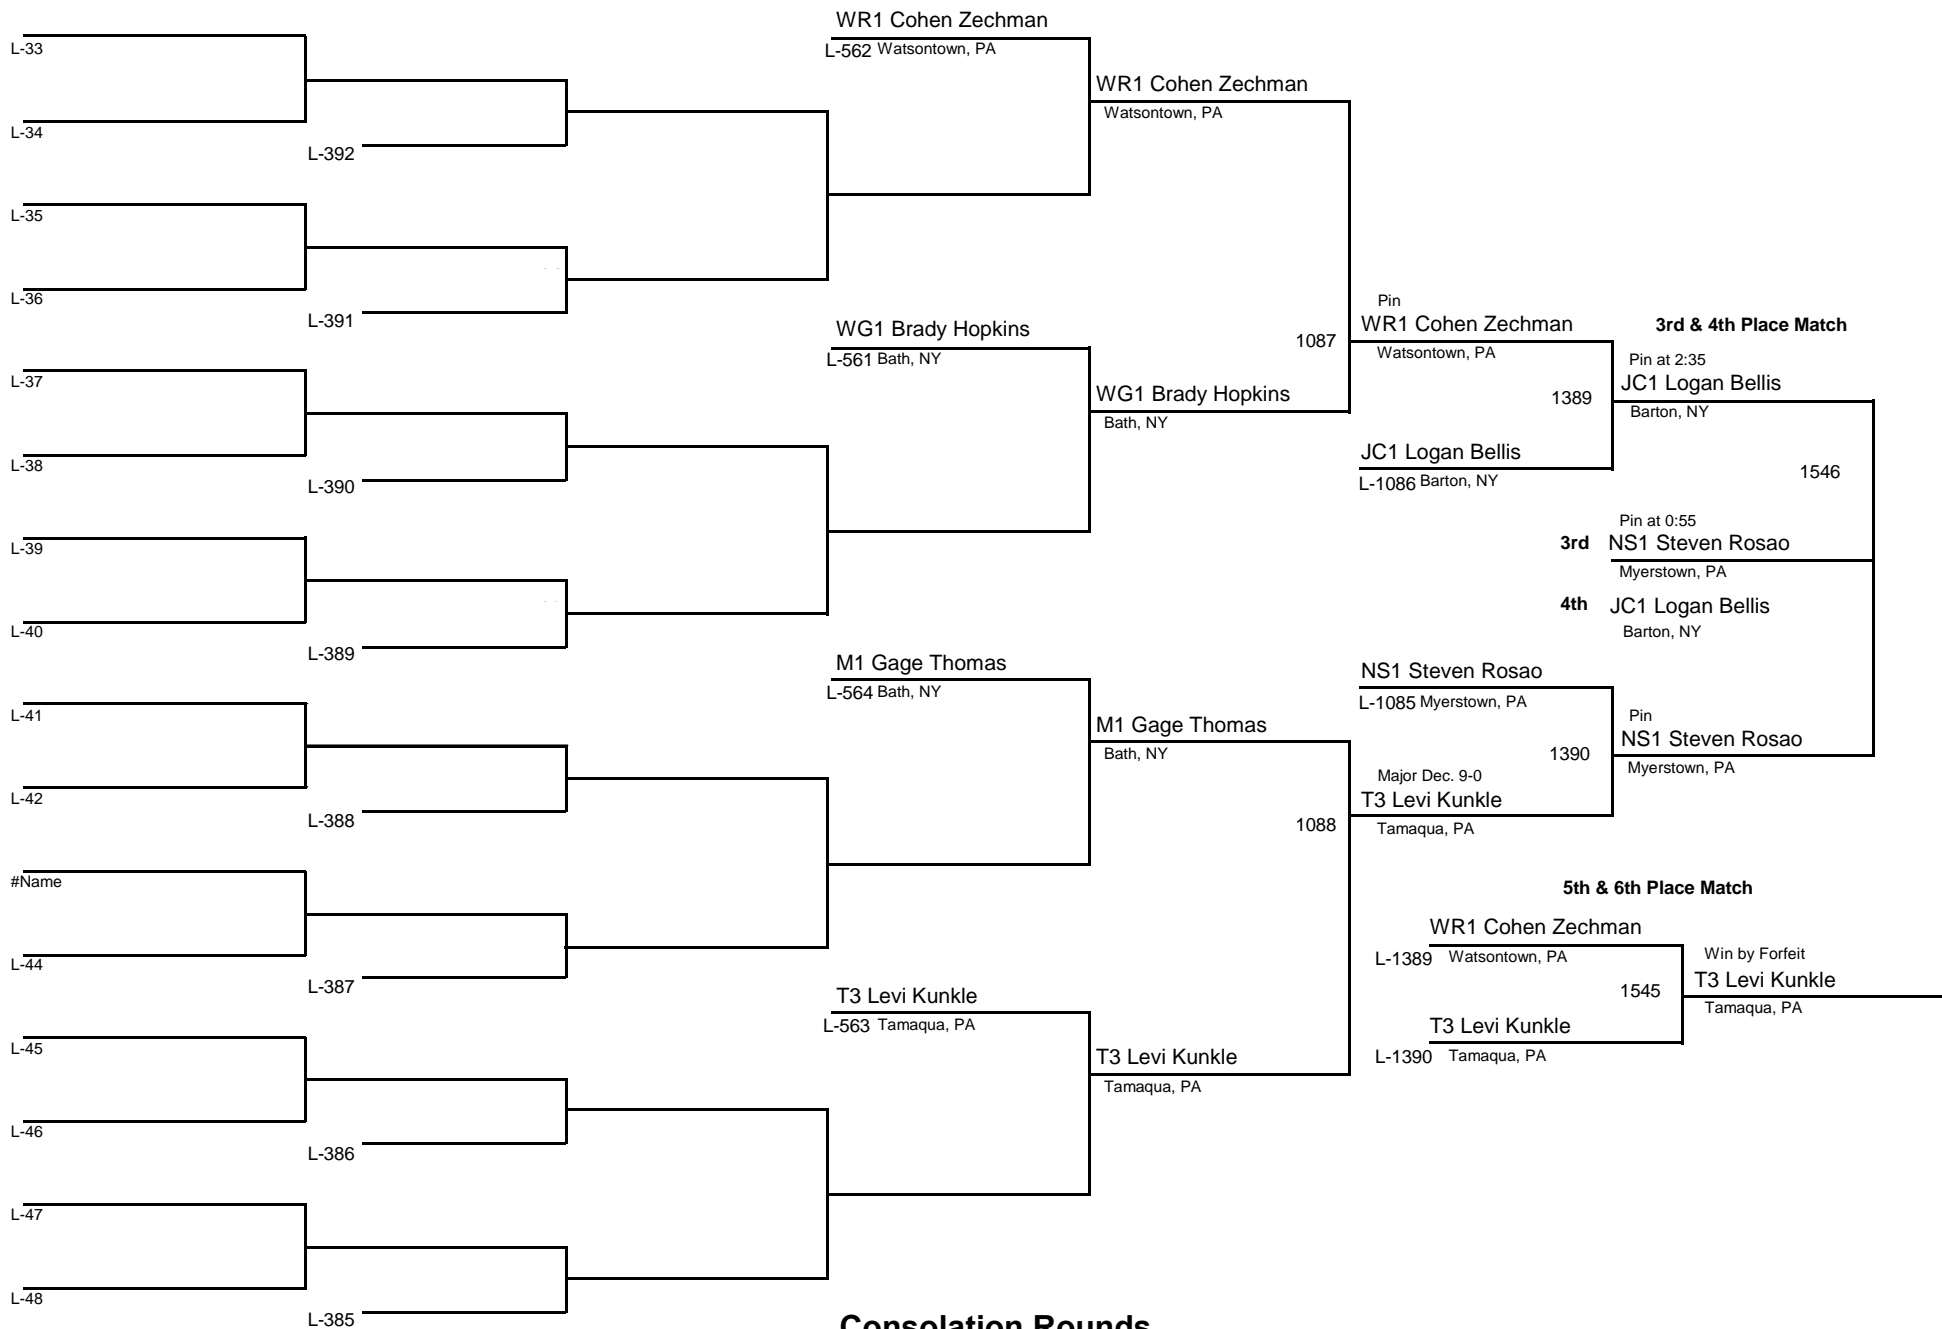

BANTAM

DIVISION

48

WEIGHT

MAWA Northern Regional Championships

April 18, 2015

Consolation Rounds