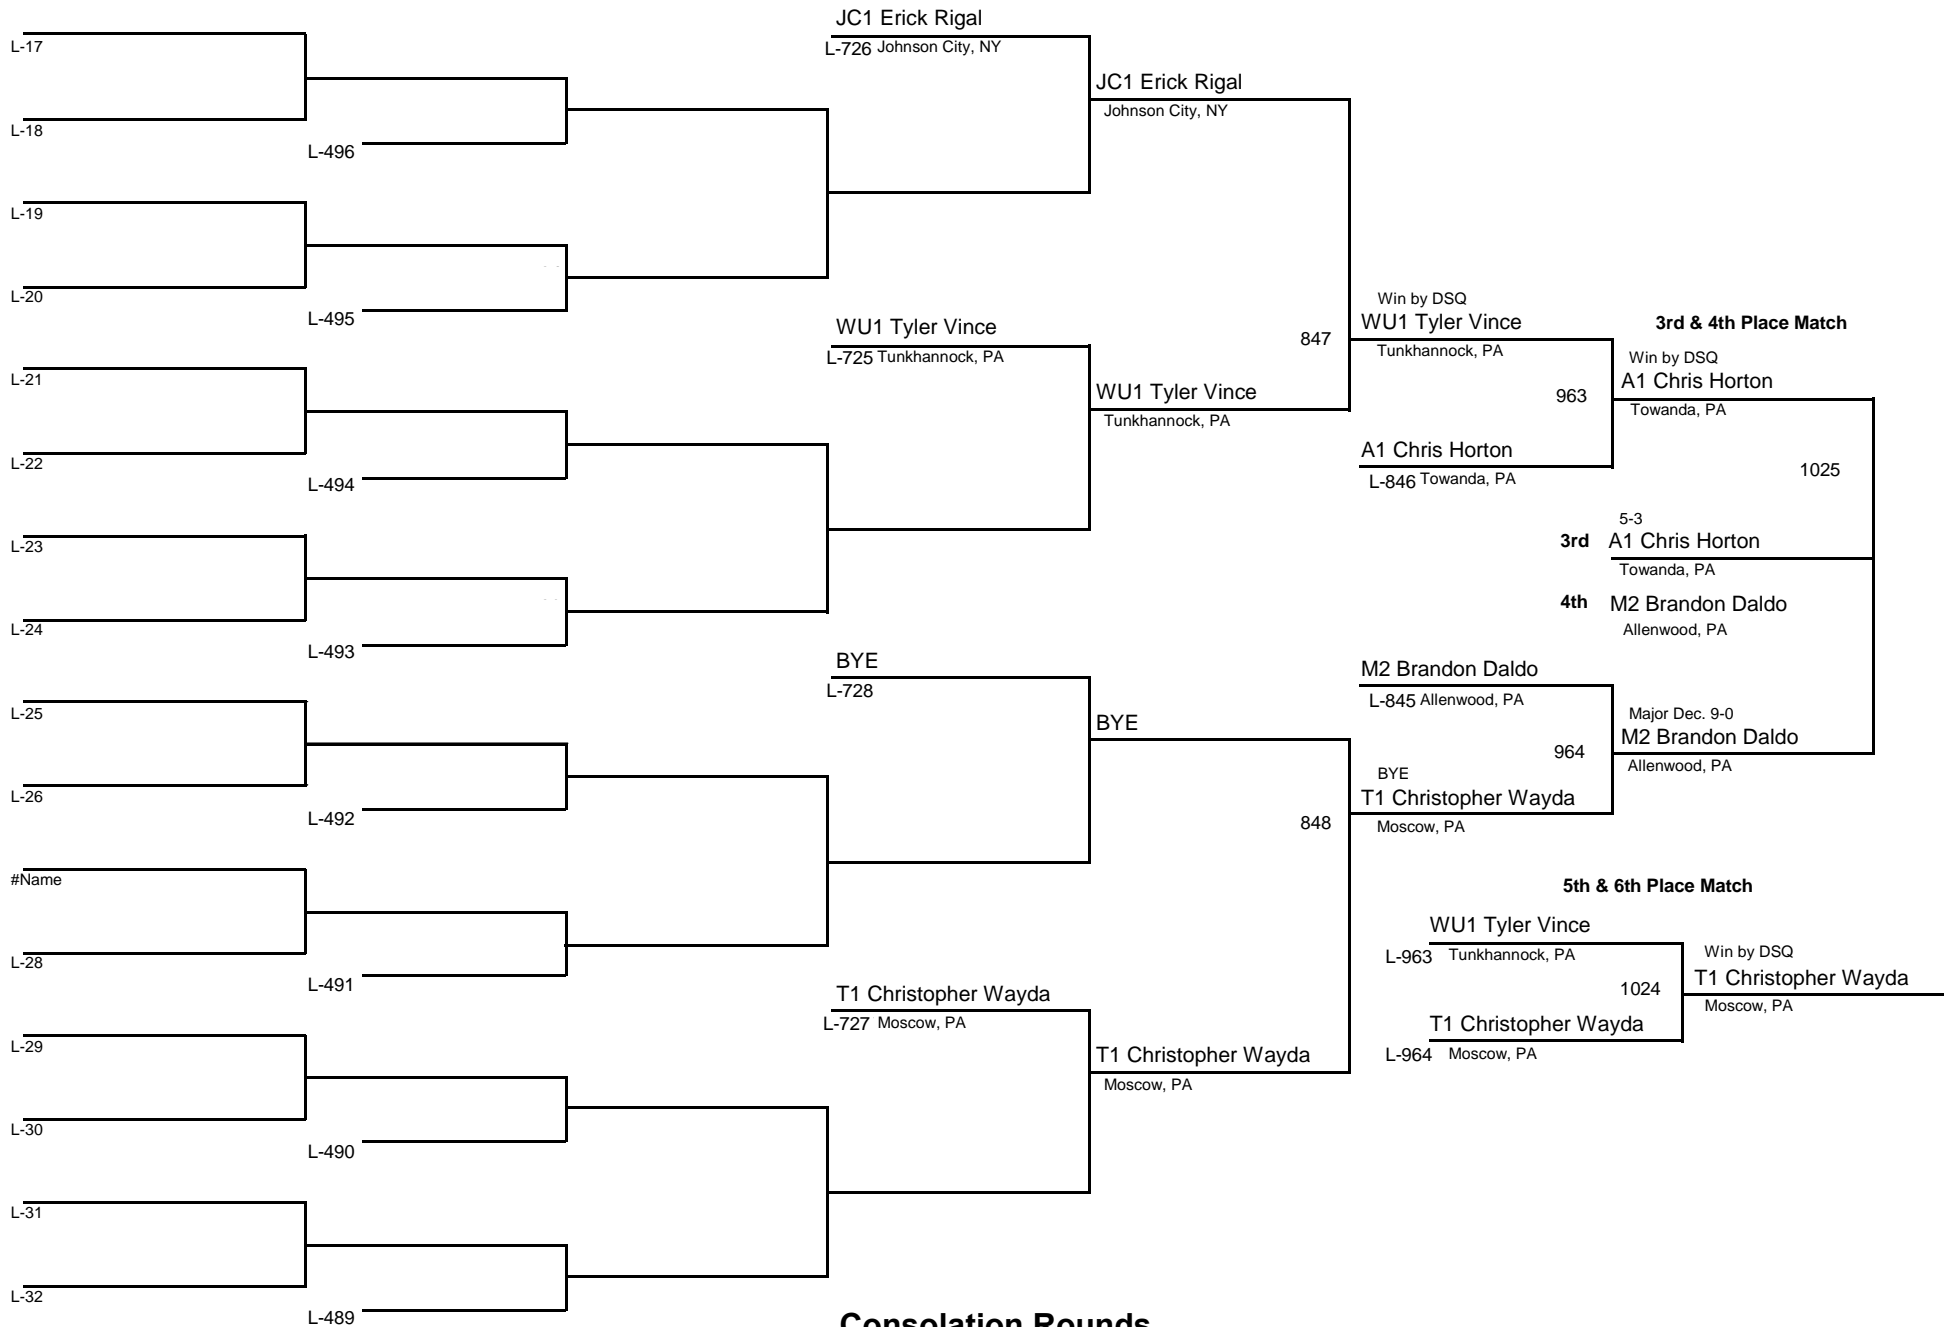

ADVANCED

DIVISION

100

WEIGHT

MAWA Northern Regional Championships

April 19, 2015

Consolation Rounds