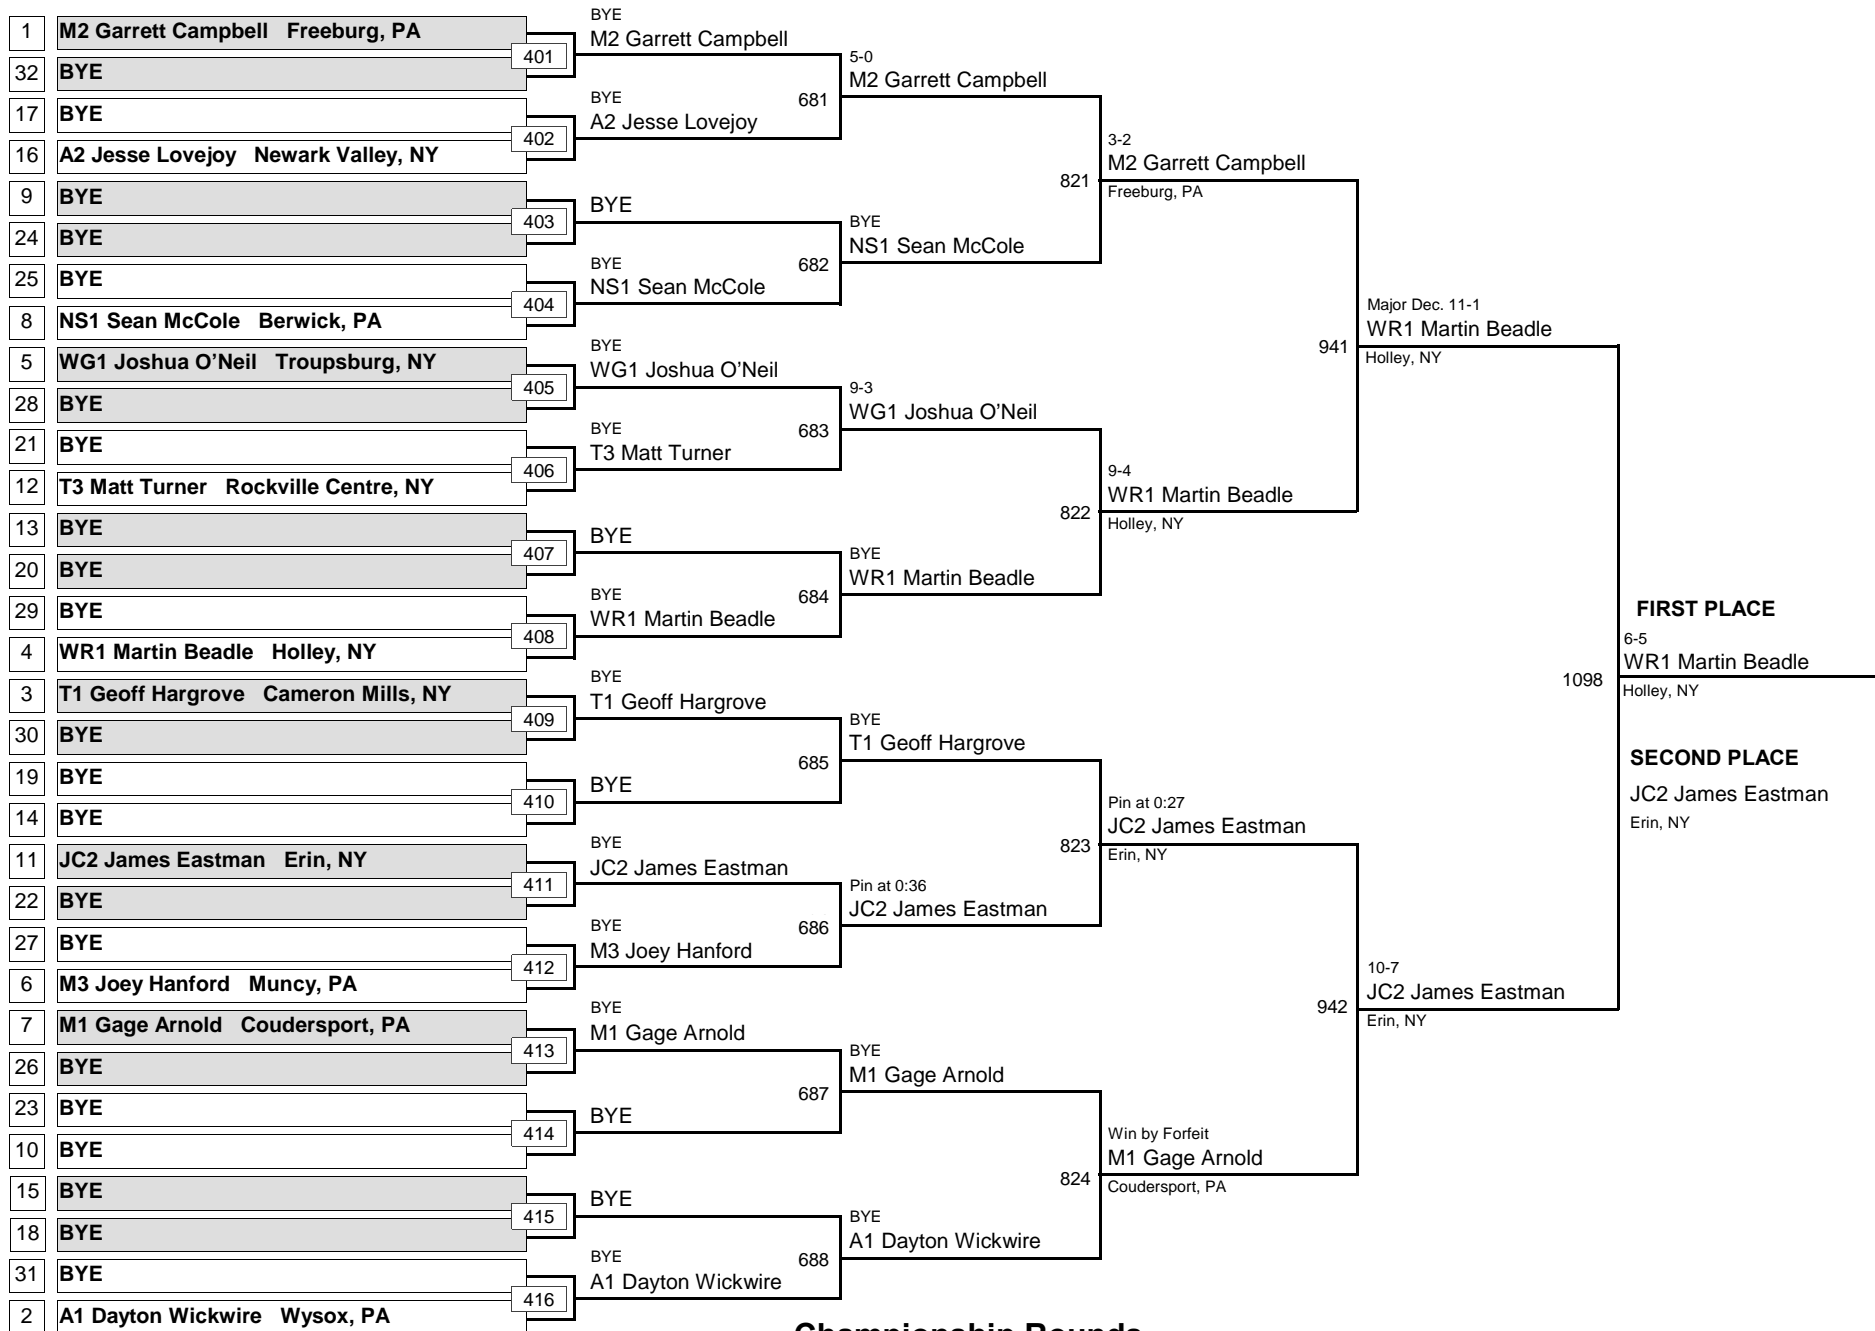

ELITE

160

MAWA Northern Regional Championships

DIVISION

WEIGHT

April 19, 2015

Championship Rounds