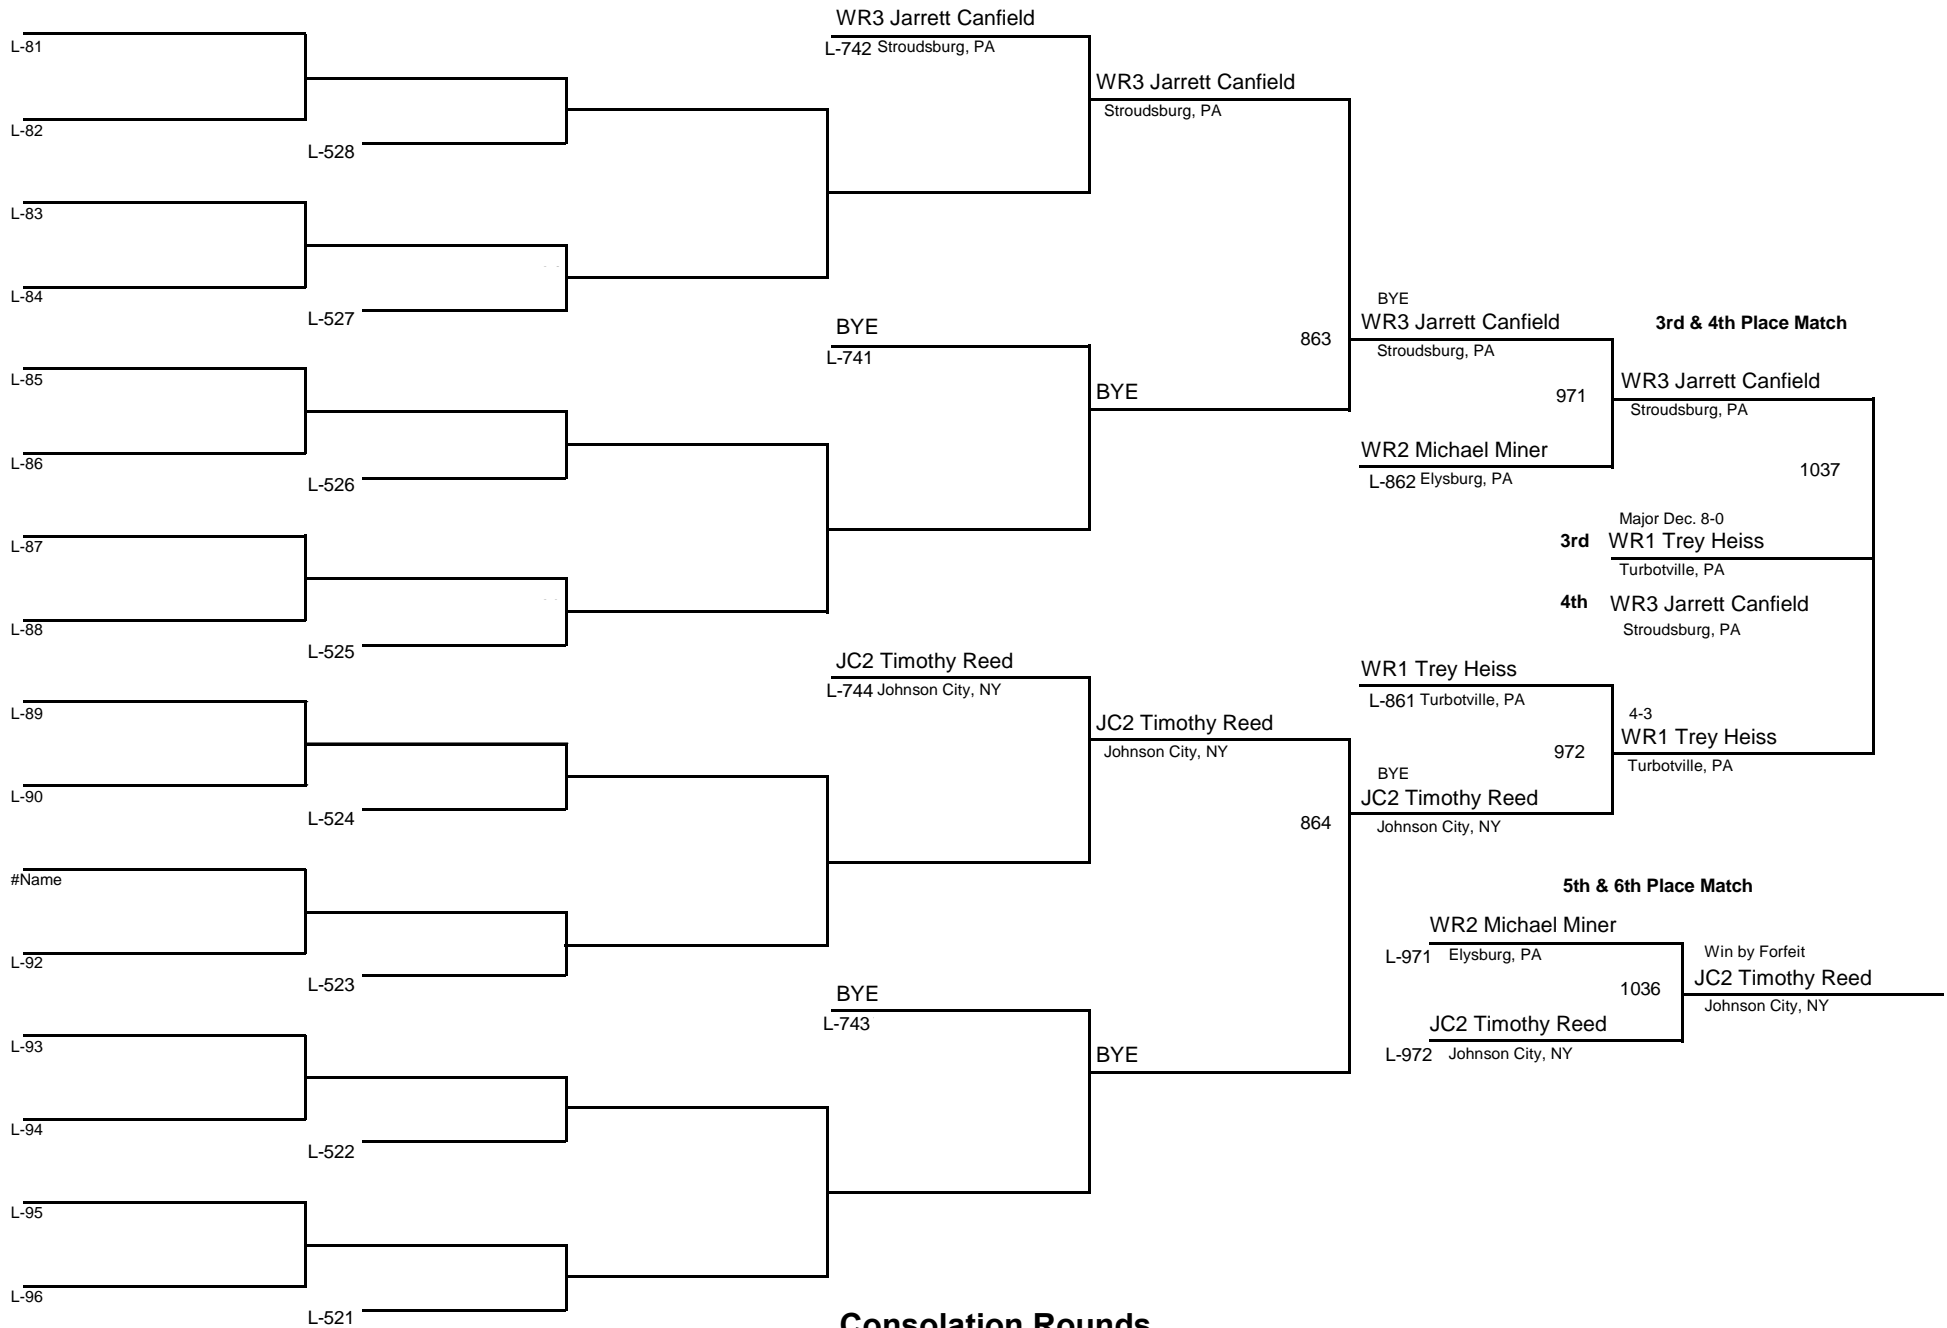

Championship Rounds

ADVANCED

DIVISION

120

WEIGHT

MAWA Northern Regional Championships

April 19, 2015

ADVANCED