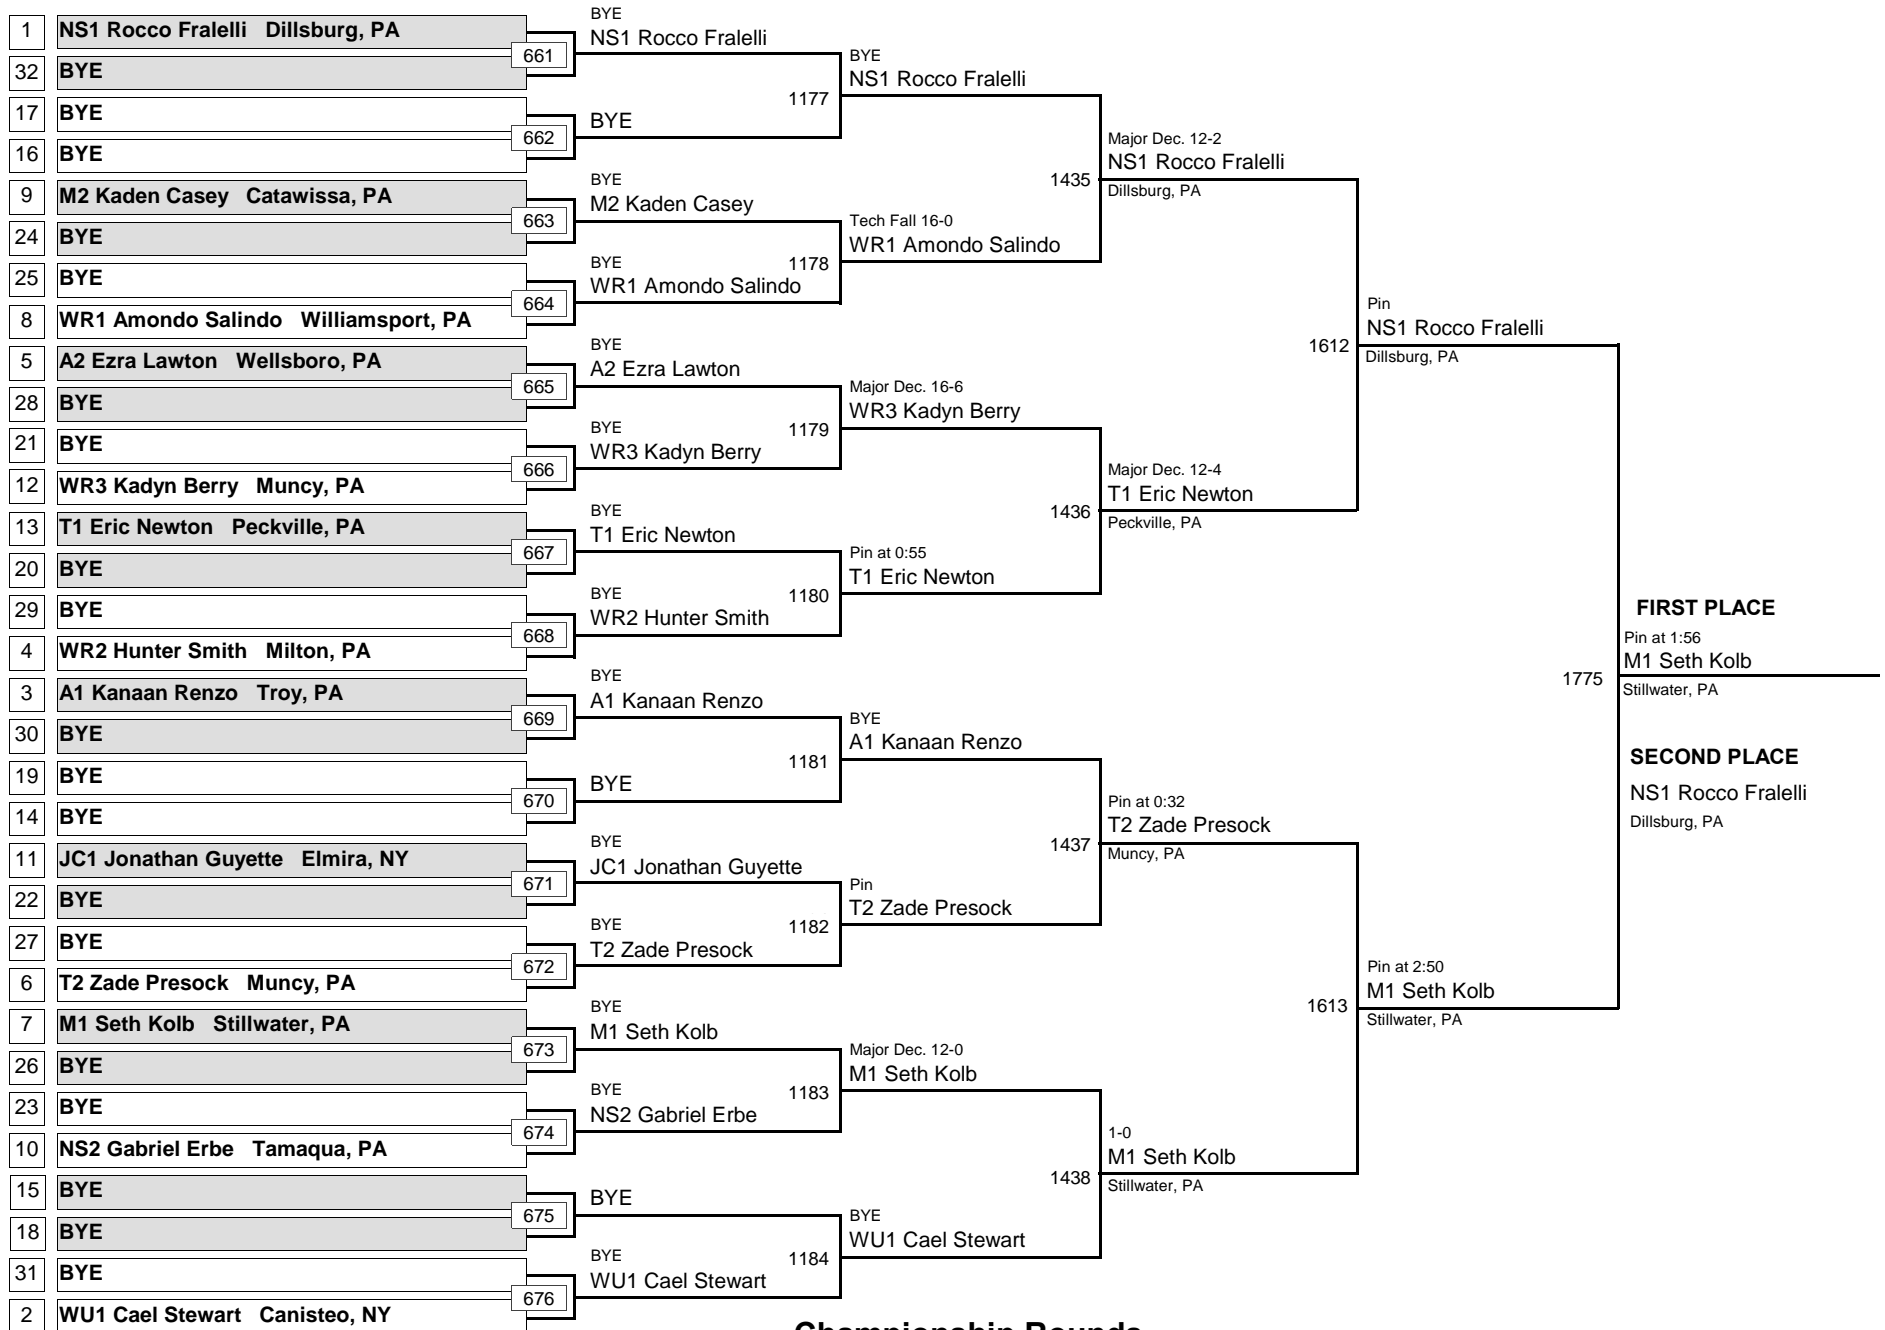

MIDGET

54

MAWA Northern Regional Championships

DIVISION

WEIGHT

April 18, 2015