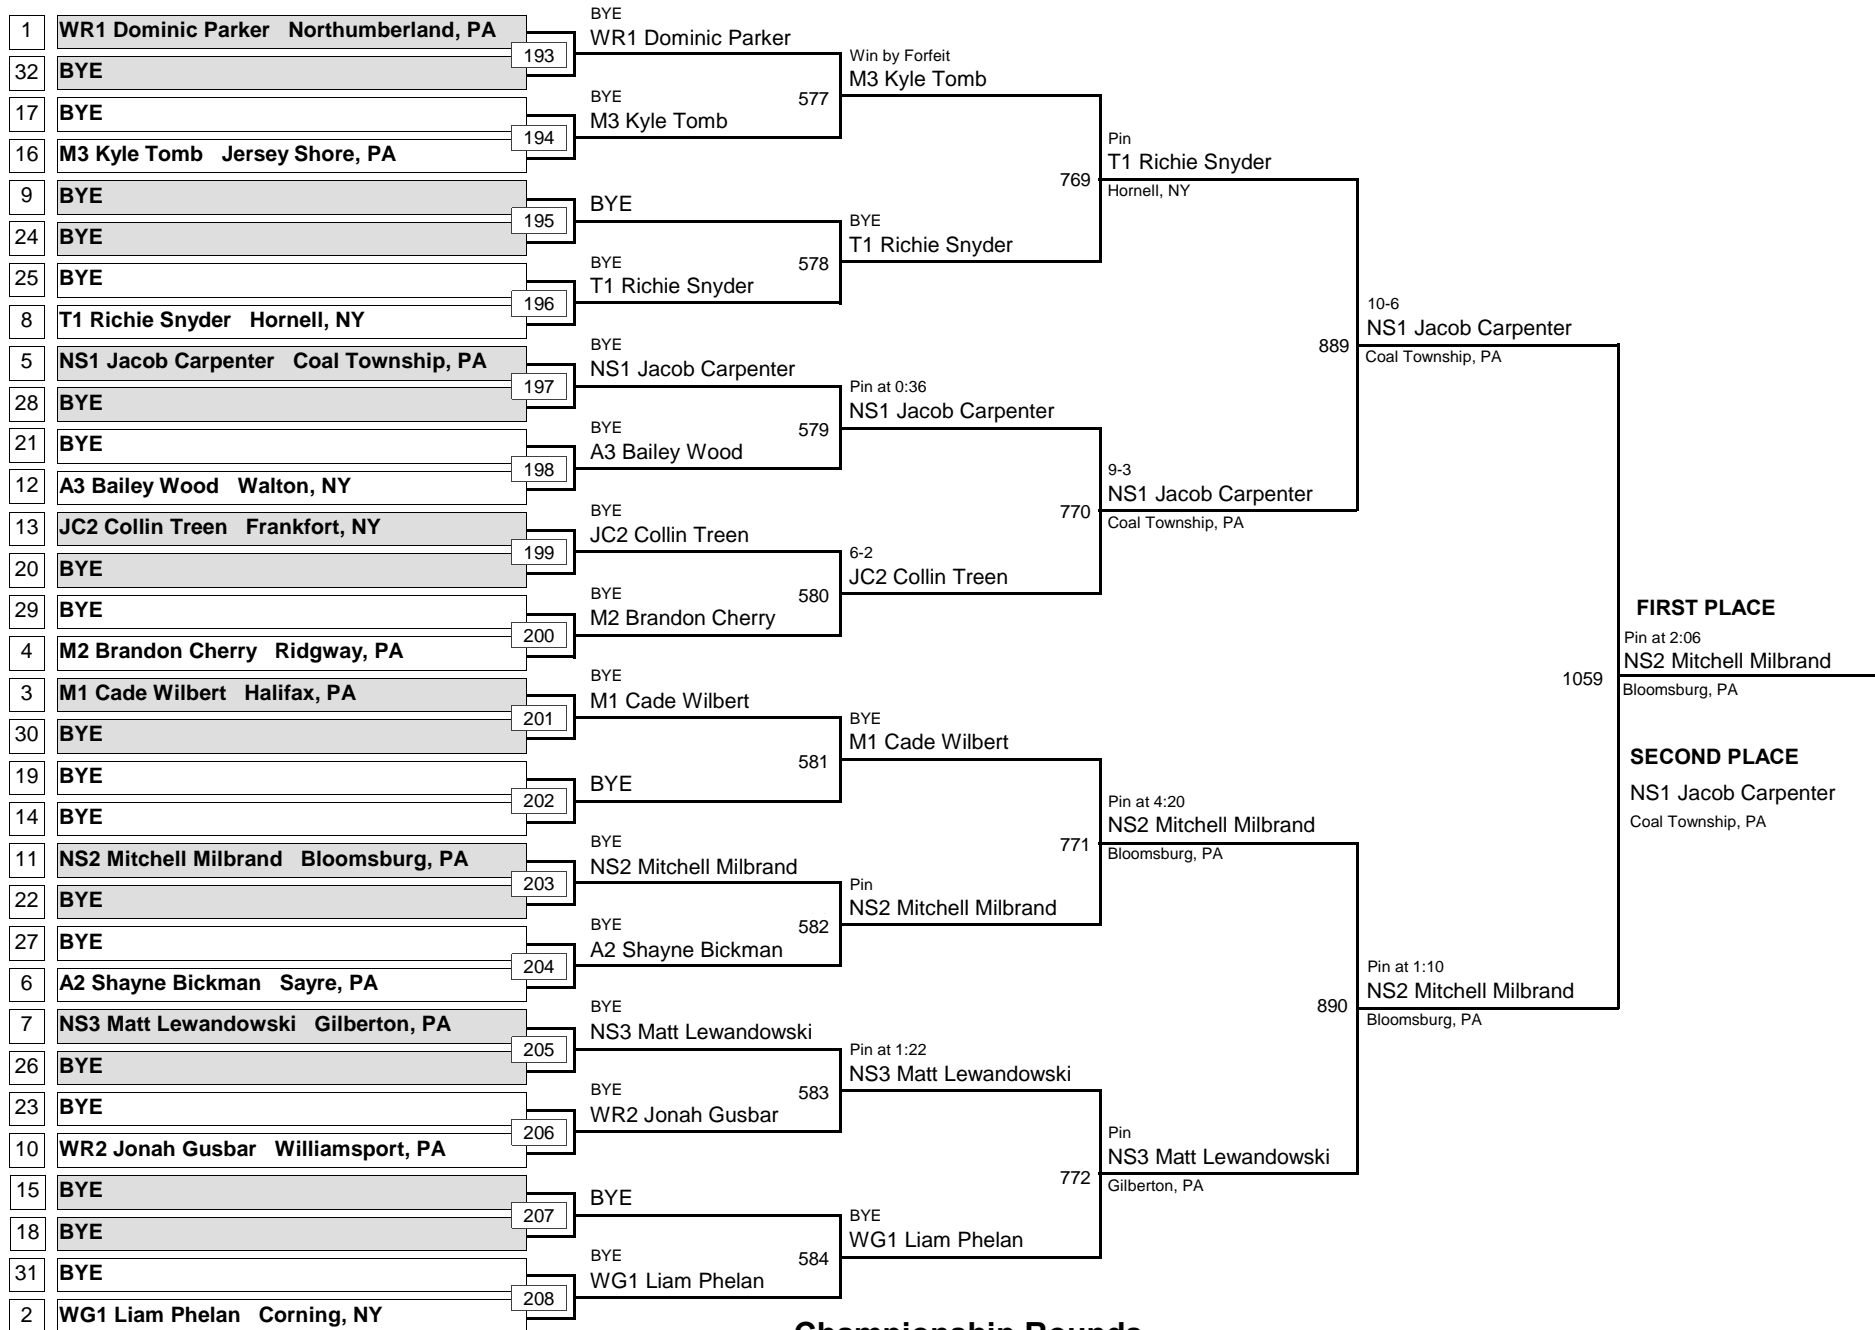

ADVANCED

160

MAWA Northern Regional Championships

DIVISION

WEIGHT

April 19, 2015