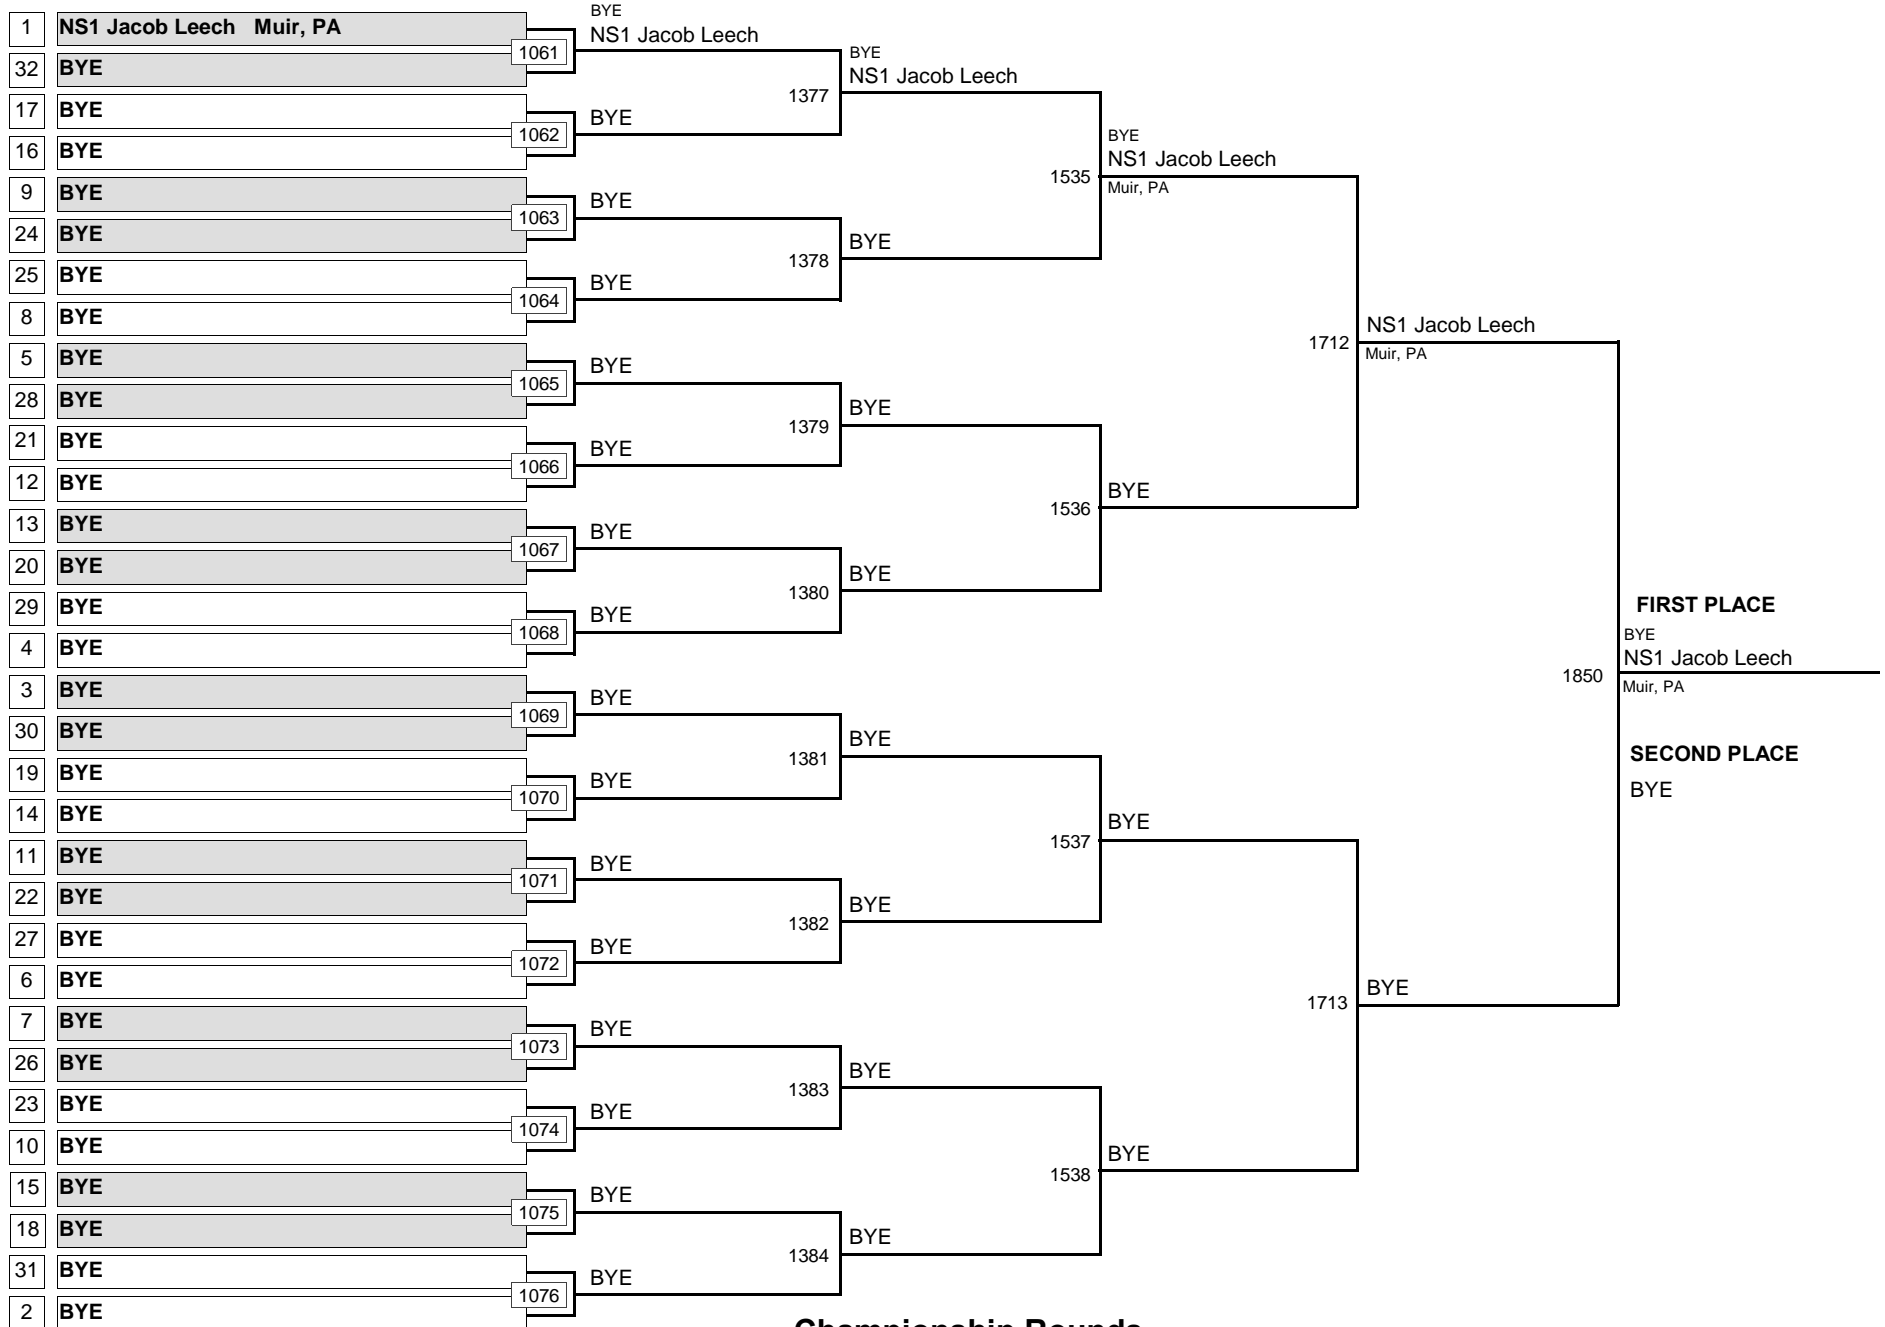

INTERMEDIATE

220

MAWA Northern Regional Championships

DIVISION

WEIGHT

April 18, 2015

Championship Rounds