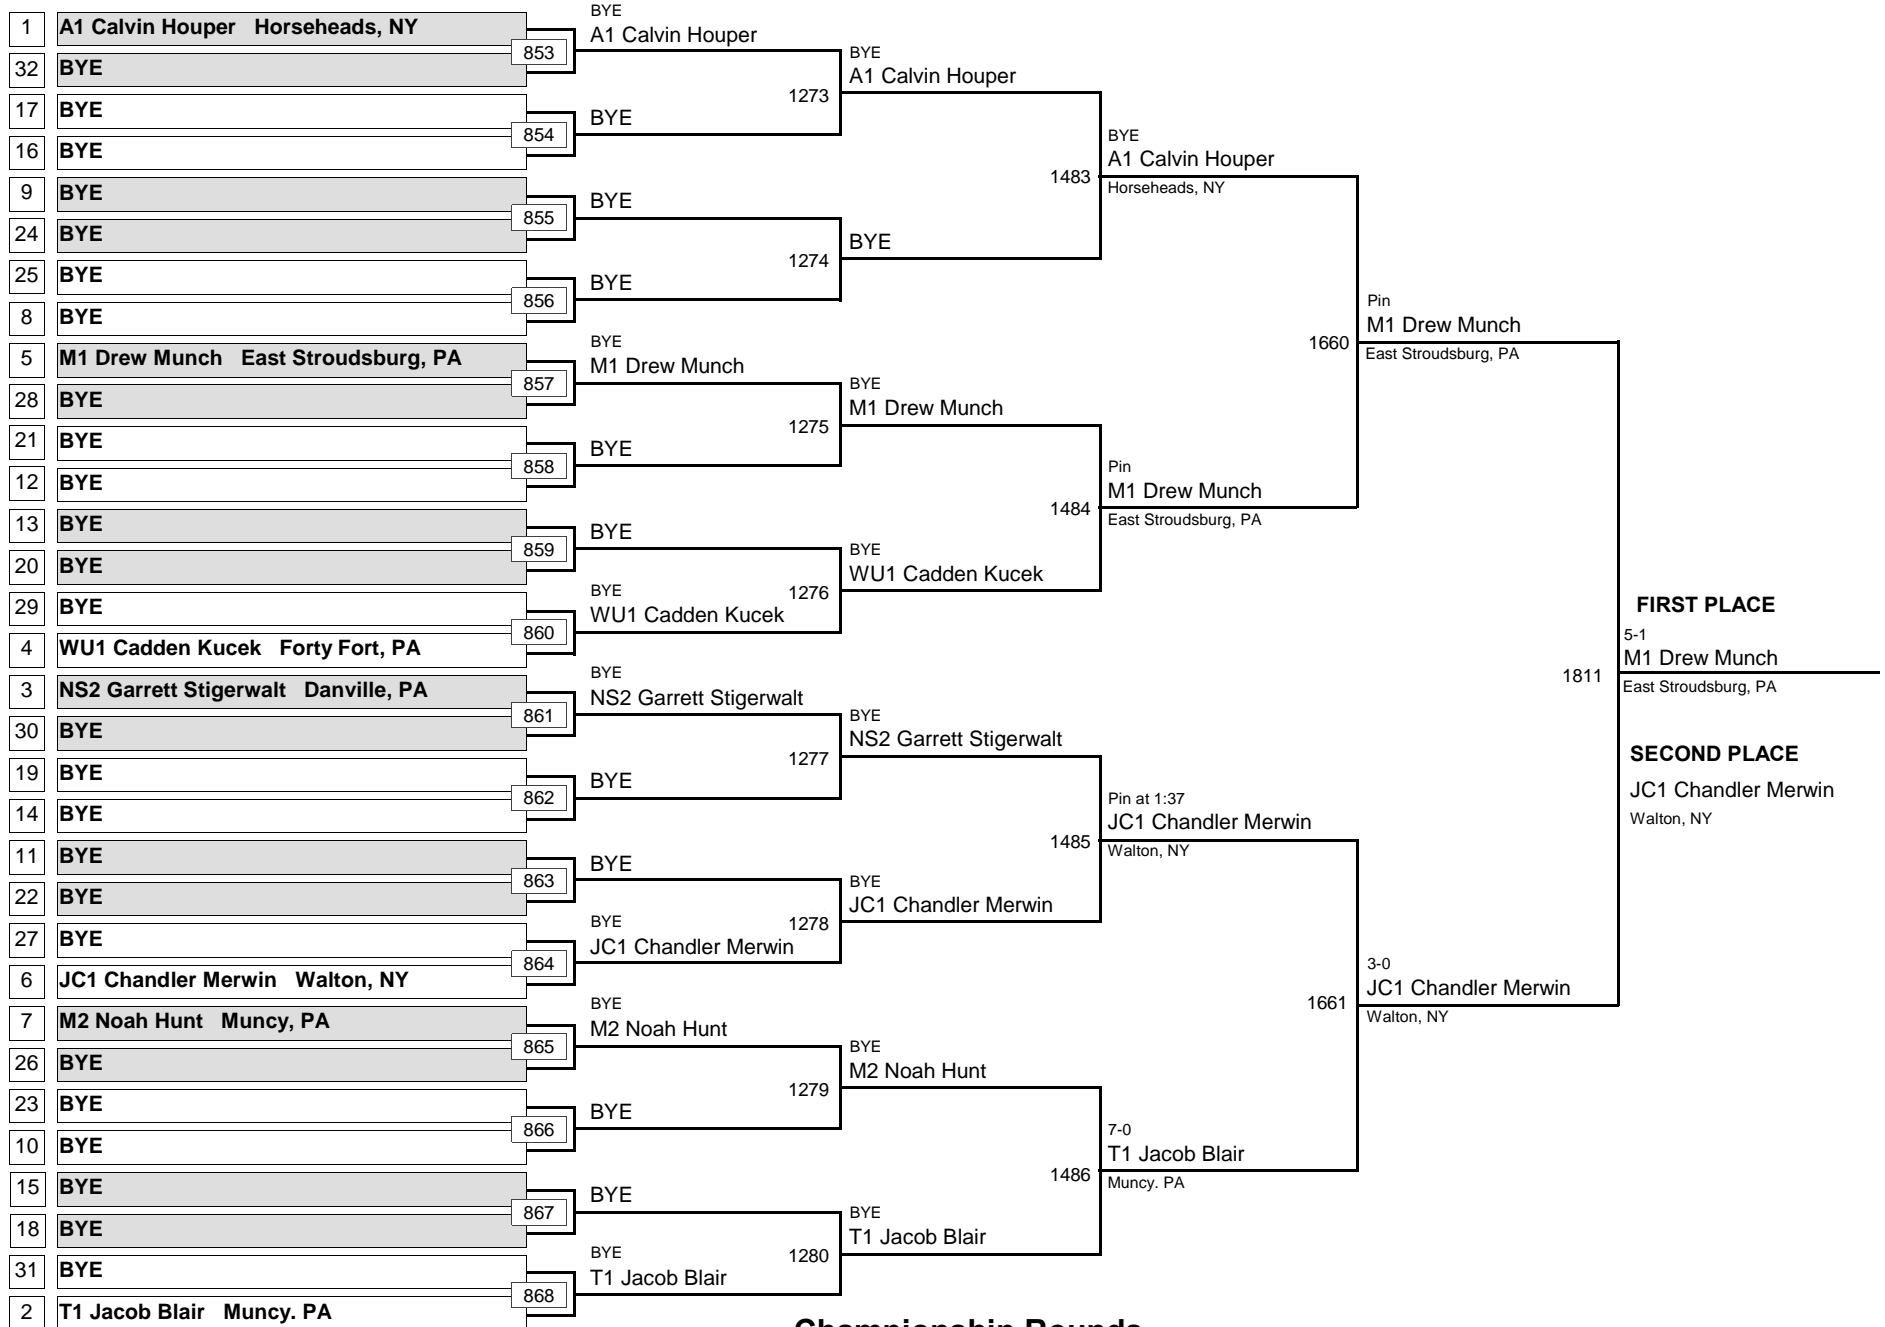

INTERMEDIATE

80

MAWA Northern Regional Championships

April 18, 2015

DIVISION

WEIGHT