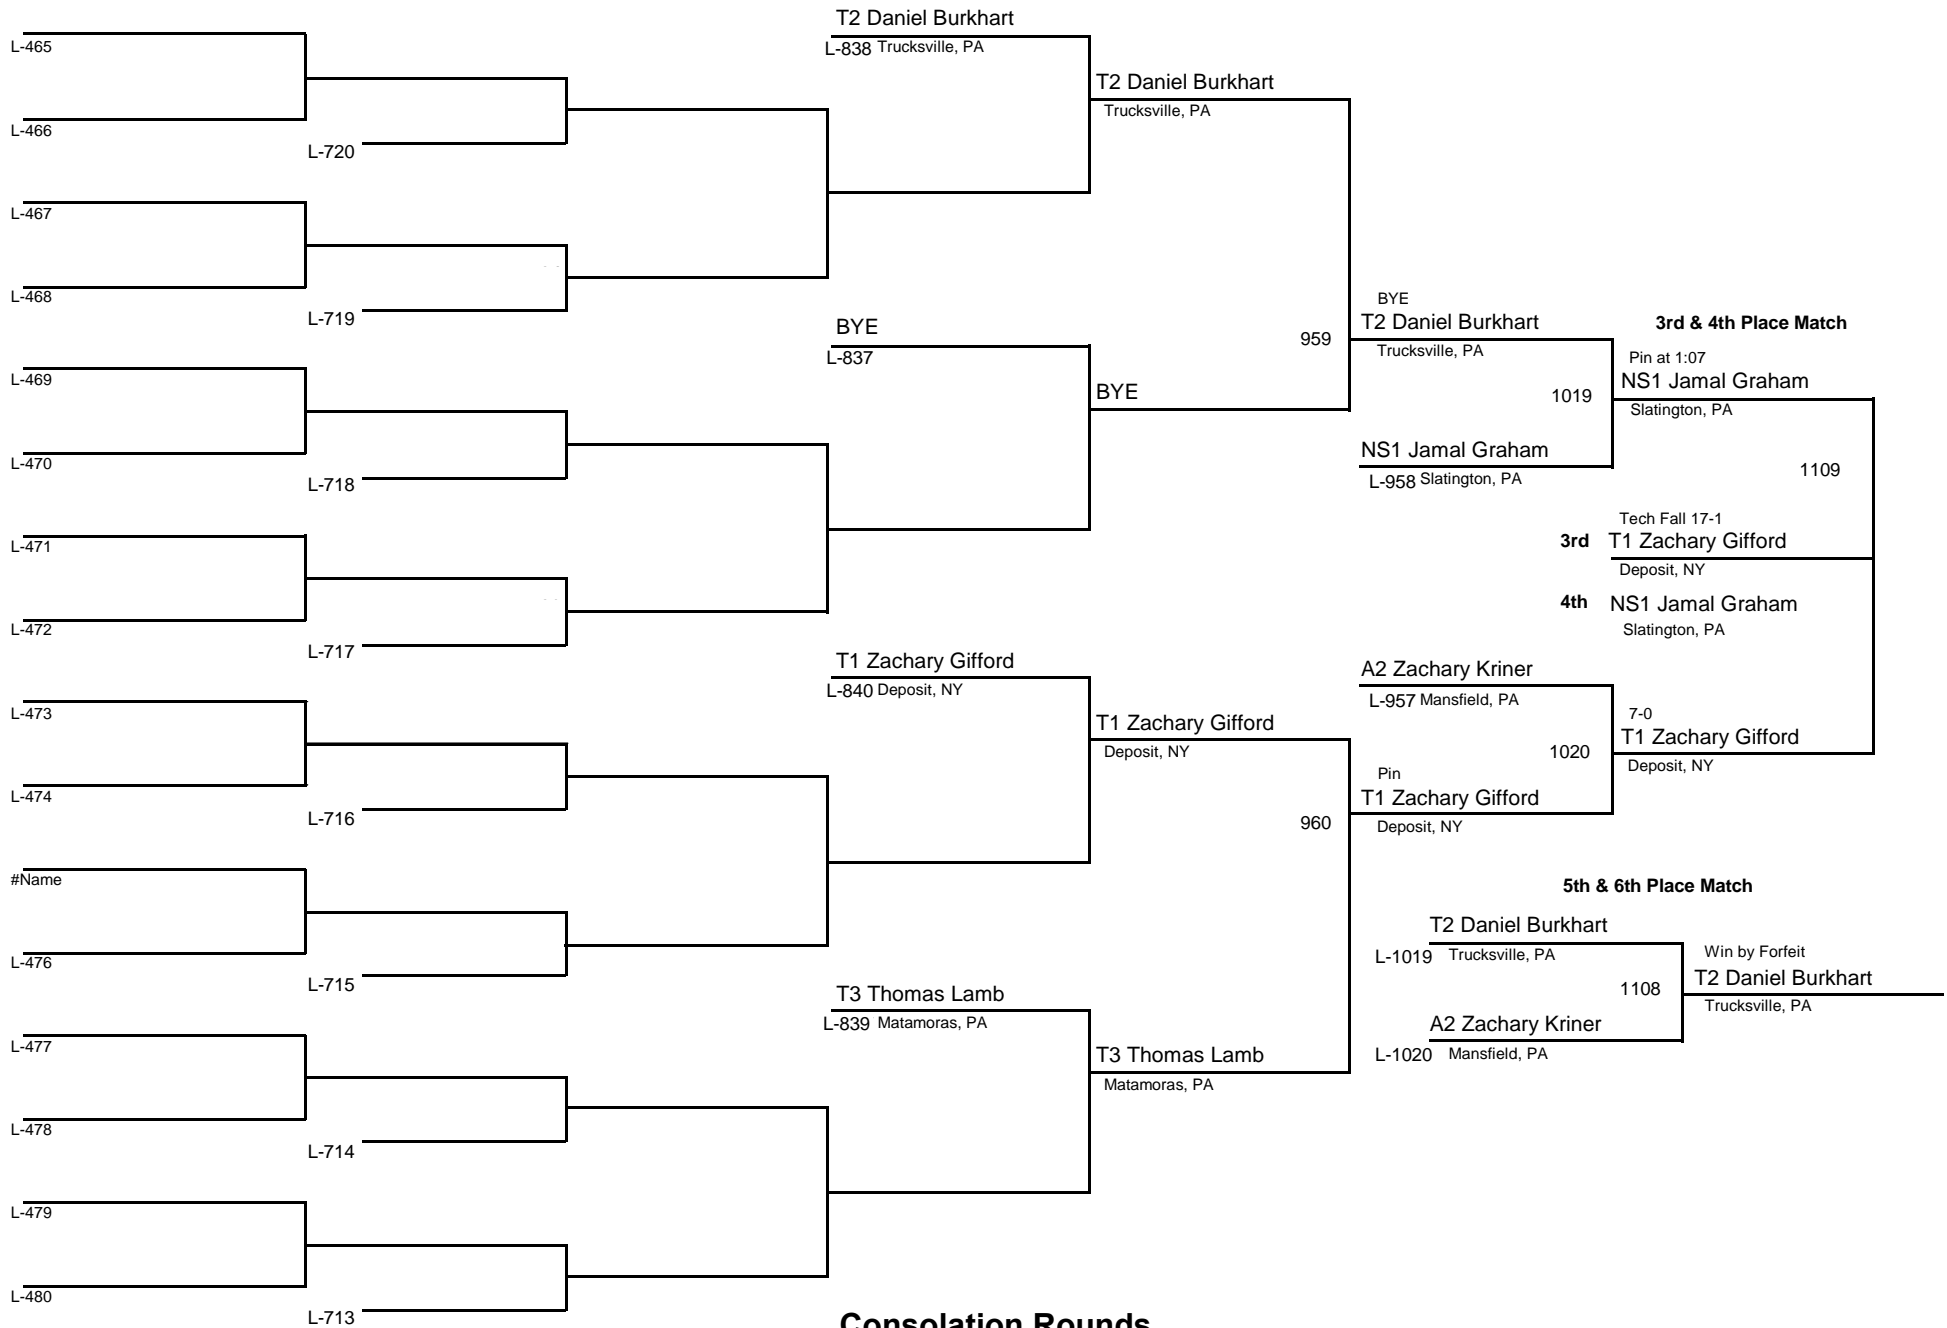

WEIGHT

April 19, 2015

Championship Rounds

ELITE
DIVISION

285
WEIGHT

MAWA Northern Regional Championships

April 19, 2015

Consolation Rounds