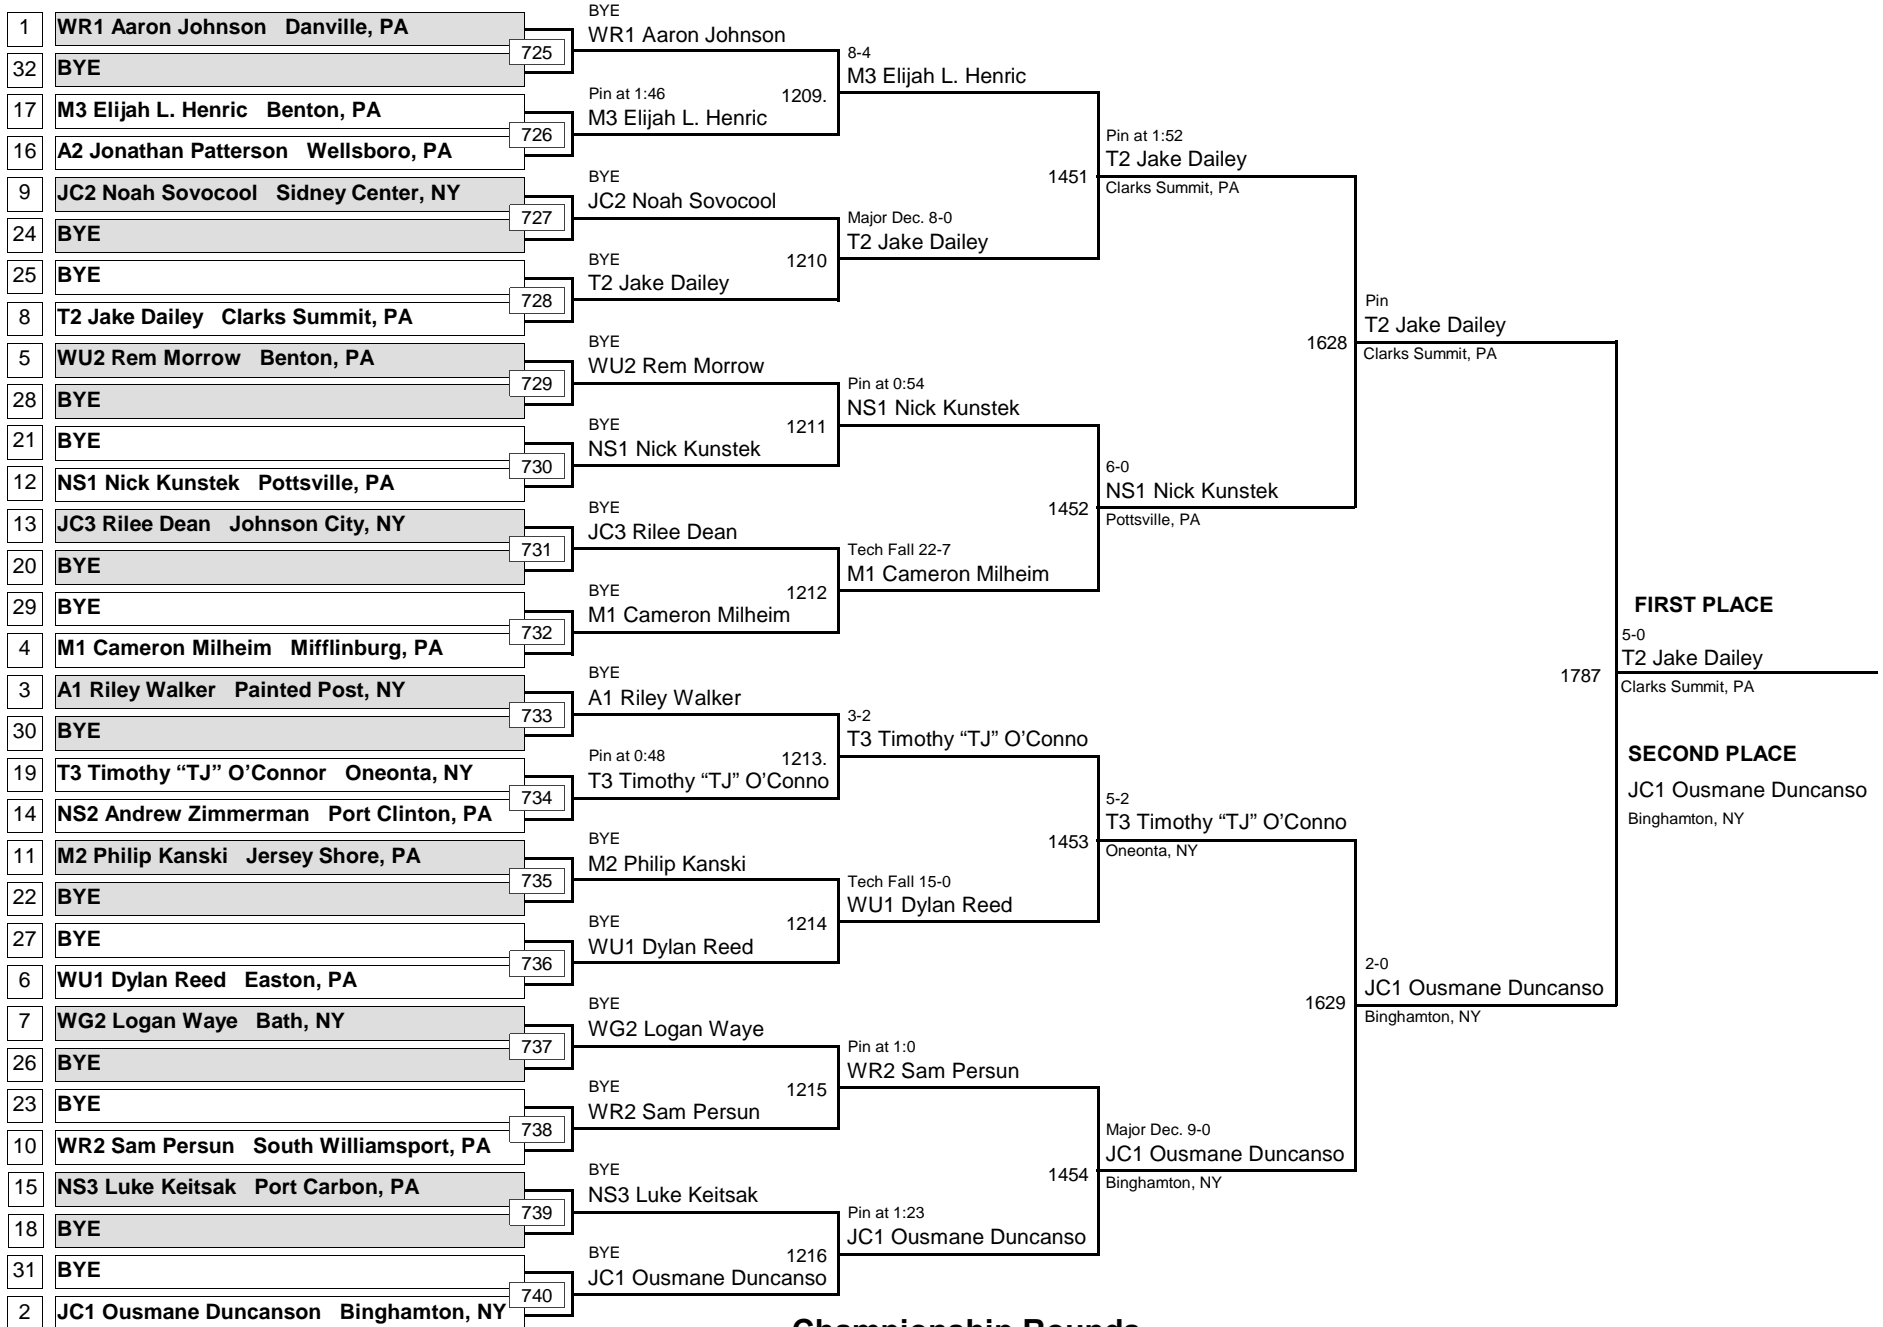

MIDGET

70

MAWA Northern Regional Championships

DIVISION

WEIGHT

April 18, 2015